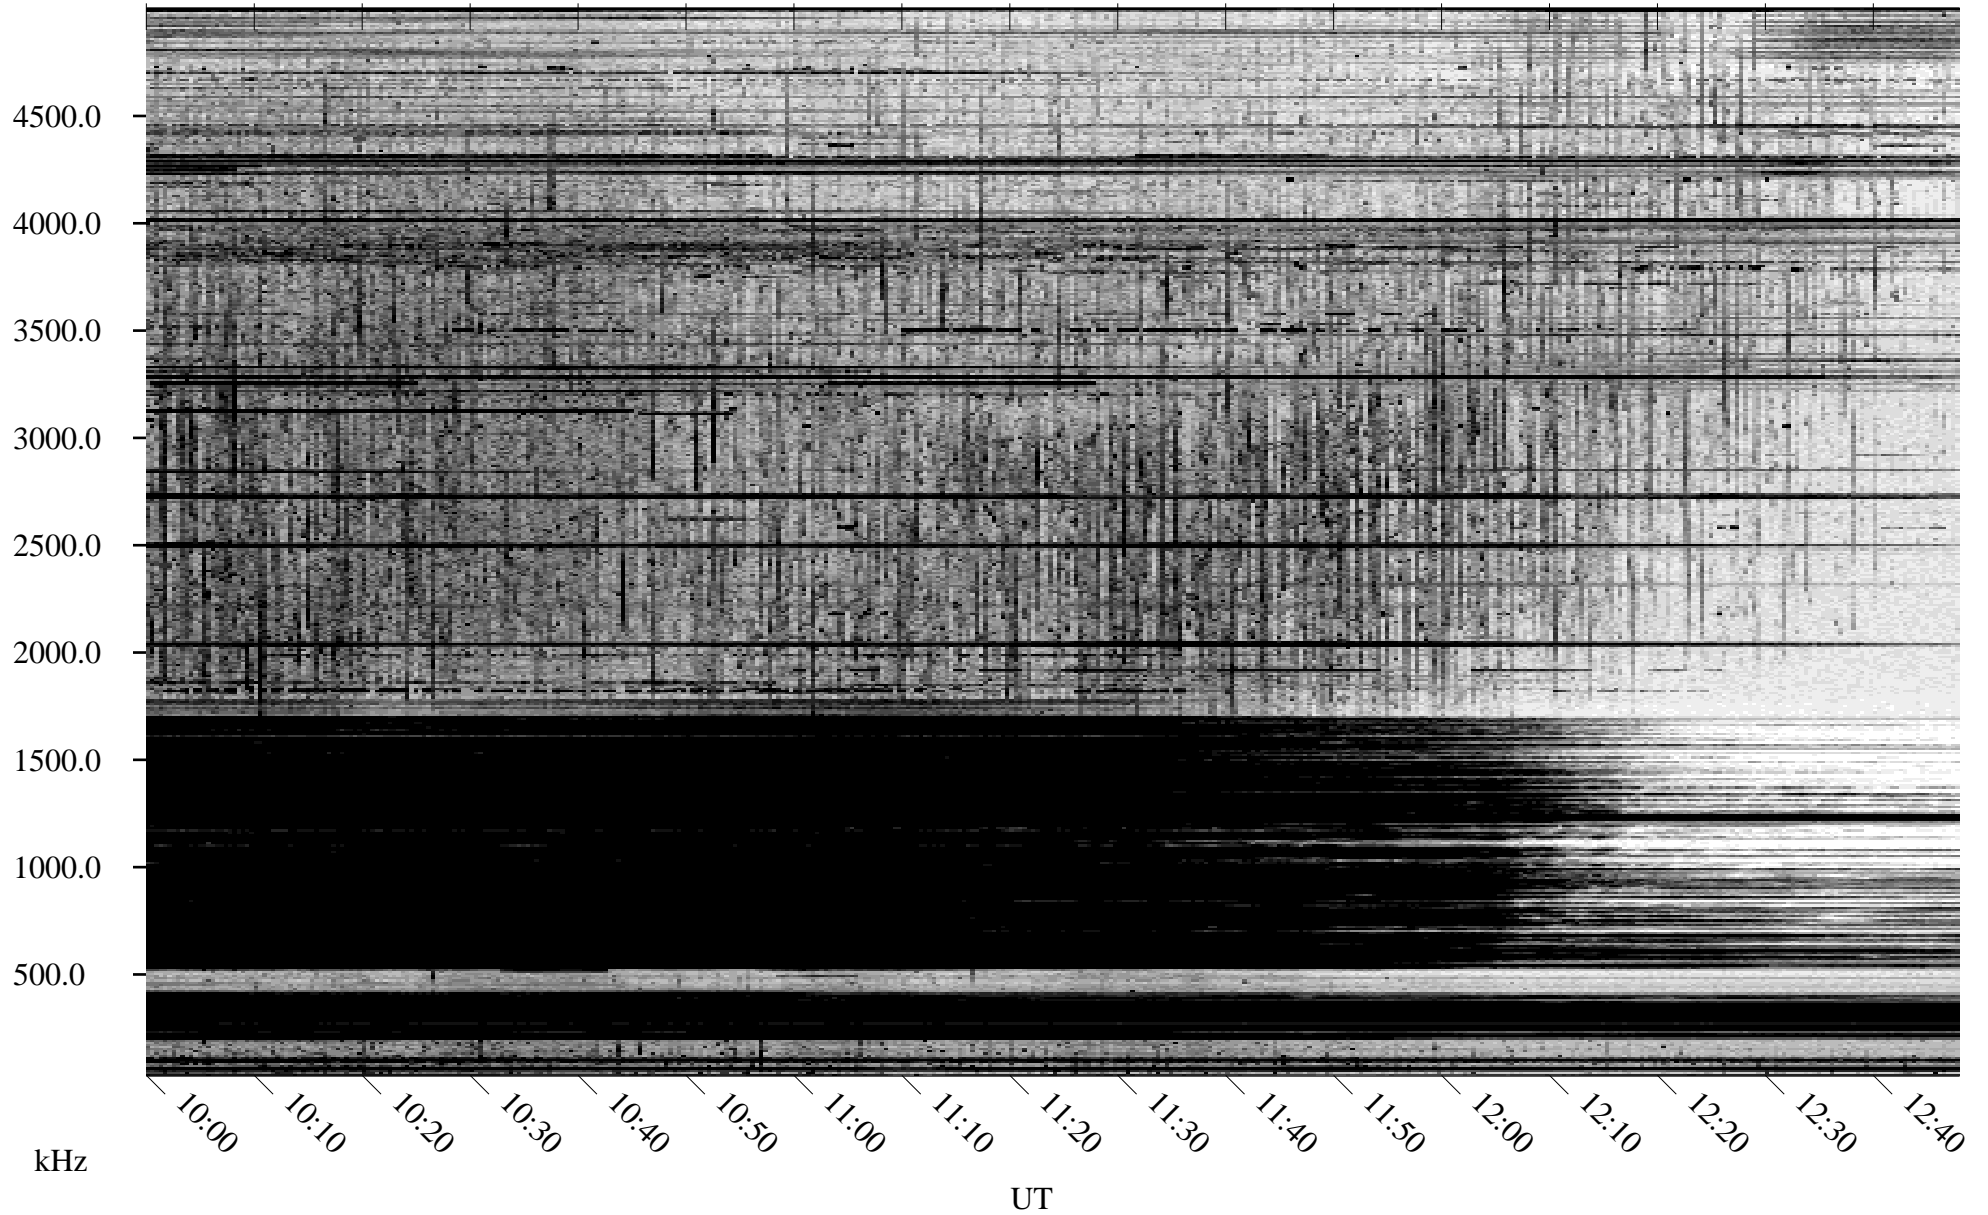

10/01/2003 Churchill, Manitoba

Linear Scale Black = 161 White = 15

ch03274l.z00m max_12

Page 1

10/01/2003 Churchill, Manitoba

Linear Scale Black = 161 White = 15

ch03274l.z00m max_12

Page 2

10/02/2003 Churchill, Manitoba

Linear Scale Black = 161 White = 15

ch03274l.z00m max_12

Page 3

10/02/2003 Churchill, Manitoba

Linear Scale Black = 161 White = 15

ch03274l.z00m max_12

Page 4

10/02/2003 Churchill, Manitoba

Linear Scale Black = 161 White = 15

ch03274l.z00m max_12

Page 5

10/02/2003 Churchill, Manitoba

Linear Scale Black = 161 White = 15

ch03274l.z00m max_12

Page 6

10/02/2003 Churchill, Manitoba

Linear Scale Black = 161 White = 15

ch03274l.z00m max_12

Page 7

10/02/2003 Churchill, Manitoba

Linear Scale Black = 161 White = 15

ch03274l.z00m max_12

Page 8