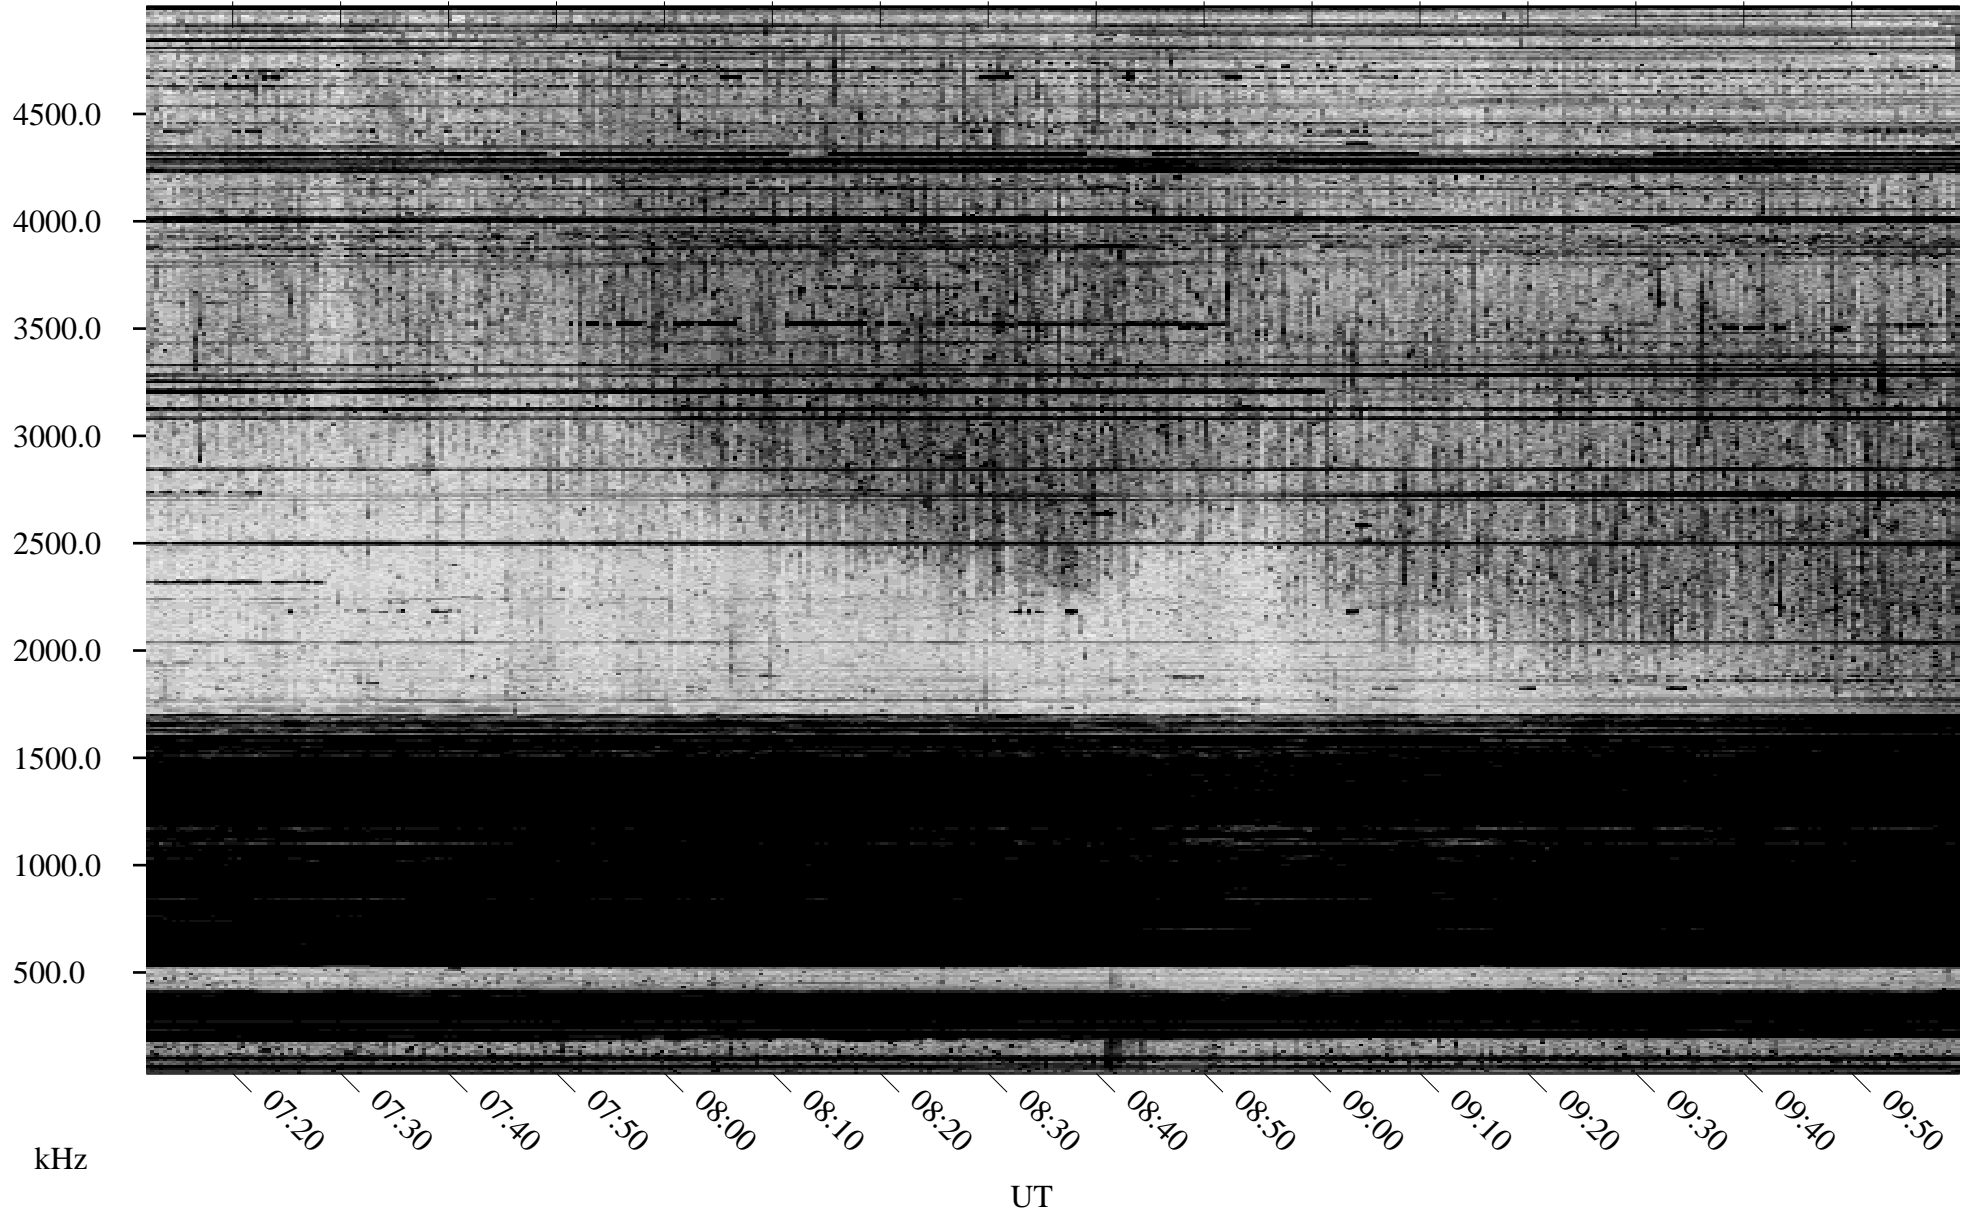

10/01/2003 Churchill, Manitoba

Linear Scale Black = 161 White = 15

ch03274l.z00m max_12

Page 1

10/01/2003 Churchill, Manitoba

Linear Scale Black = 161 White = 15

ch03274l.z00m max_12

Page 2

10/02/2003 Churchill, Manitoba

Linear Scale Black = 161 White = 15

ch03274l.z00m max_12

Page 3

10/02/2003 Churchill, Manitoba

Linear Scale Black = 161 White = 15

ch03274l.z00m max_12

Page 4

10/02/2003 Churchill, Manitoba

Linear Scale Black = 161 White = 15

ch03274l.z00m max_12

Page 5

10/02/2003 Churchill, Manitoba

Linear Scale Black = 161 White = 15

ch03274l.z00m max_12

Page 6

10/02/2003 Churchill, Manitoba

Linear Scale Black = 161 White = 15

ch03274l.z00m max_12

Page 7

10/02/2003 Churchill, Manitoba

Linear Scale Black = 161 White = 15

ch03274l.z00m max_12

Page 8