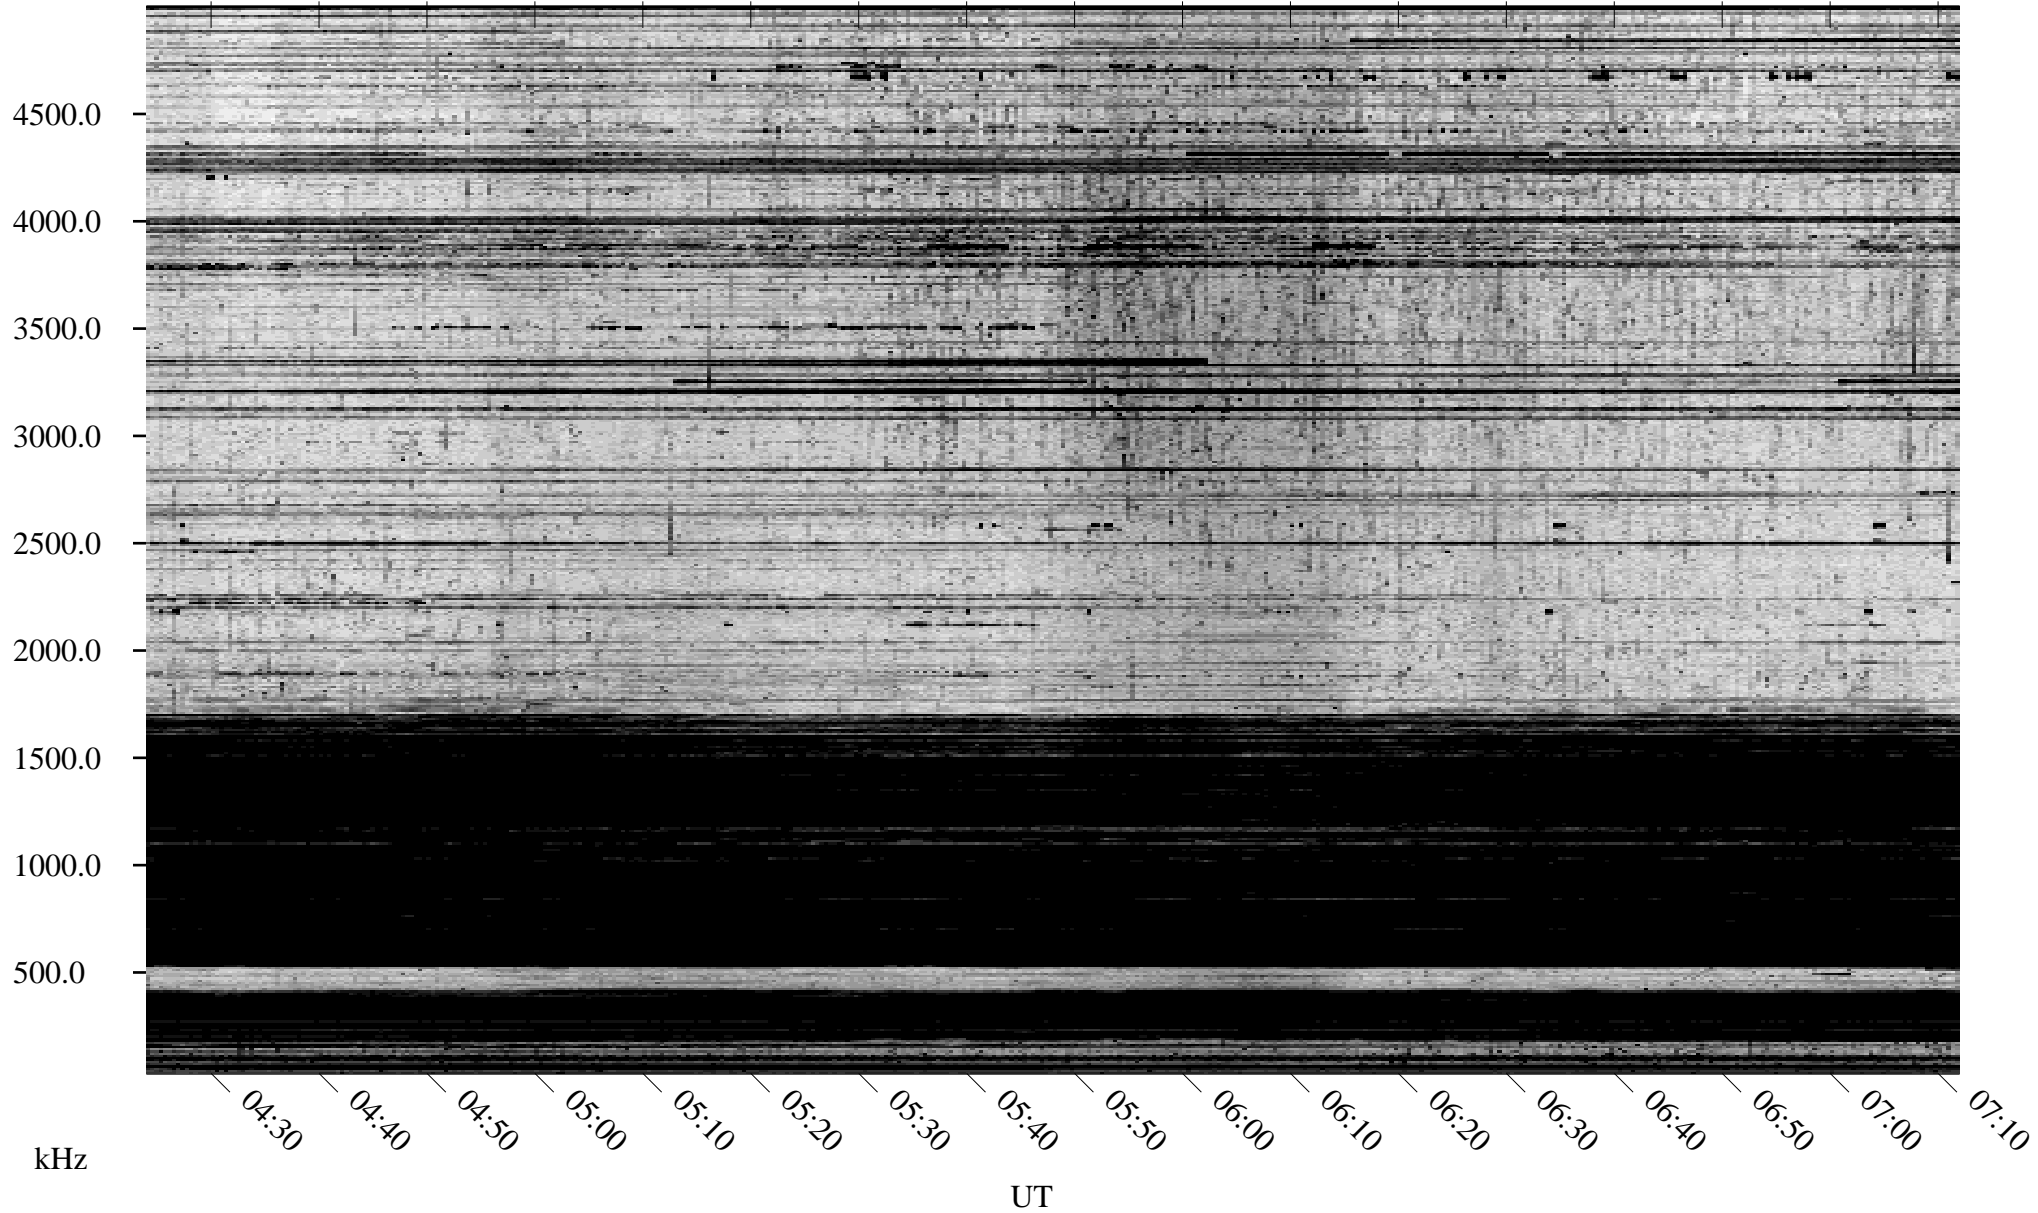

10/01/2003 Churchill, Manitoba

Linear Scale Black = 161 White = 15

ch03274l.z00m max_12

Page 1

10/01/2003 Churchill, Manitoba

Linear Scale Black = 161 White = 15

ch03274l.z00m max_12

Page 2

10/02/2003 Churchill, Manitoba

Linear Scale Black = 161 White = 15

ch03274l.z00m max_12

Page 3

10/02/2003 Churchill, Manitoba

Linear Scale Black = 161 White = 15

ch03274l.z00m max_12

Page 4

10/02/2003 Churchill, Manitoba

Linear Scale Black = 161 White = 15

ch03274l.z00m max_12

Page 5

10/02/2003 Churchill, Manitoba

Linear Scale Black = 161 White = 15

ch03274l.z00m max_12

Page 6

10/02/2003 Churchill, Manitoba

Linear Scale Black = 161 White = 15

ch03274l.z00m max_12

Page 7

10/02/2003 Churchill, Manitoba

Linear Scale Black = 161 White = 15

ch03274l.z00m max_12

Page 8