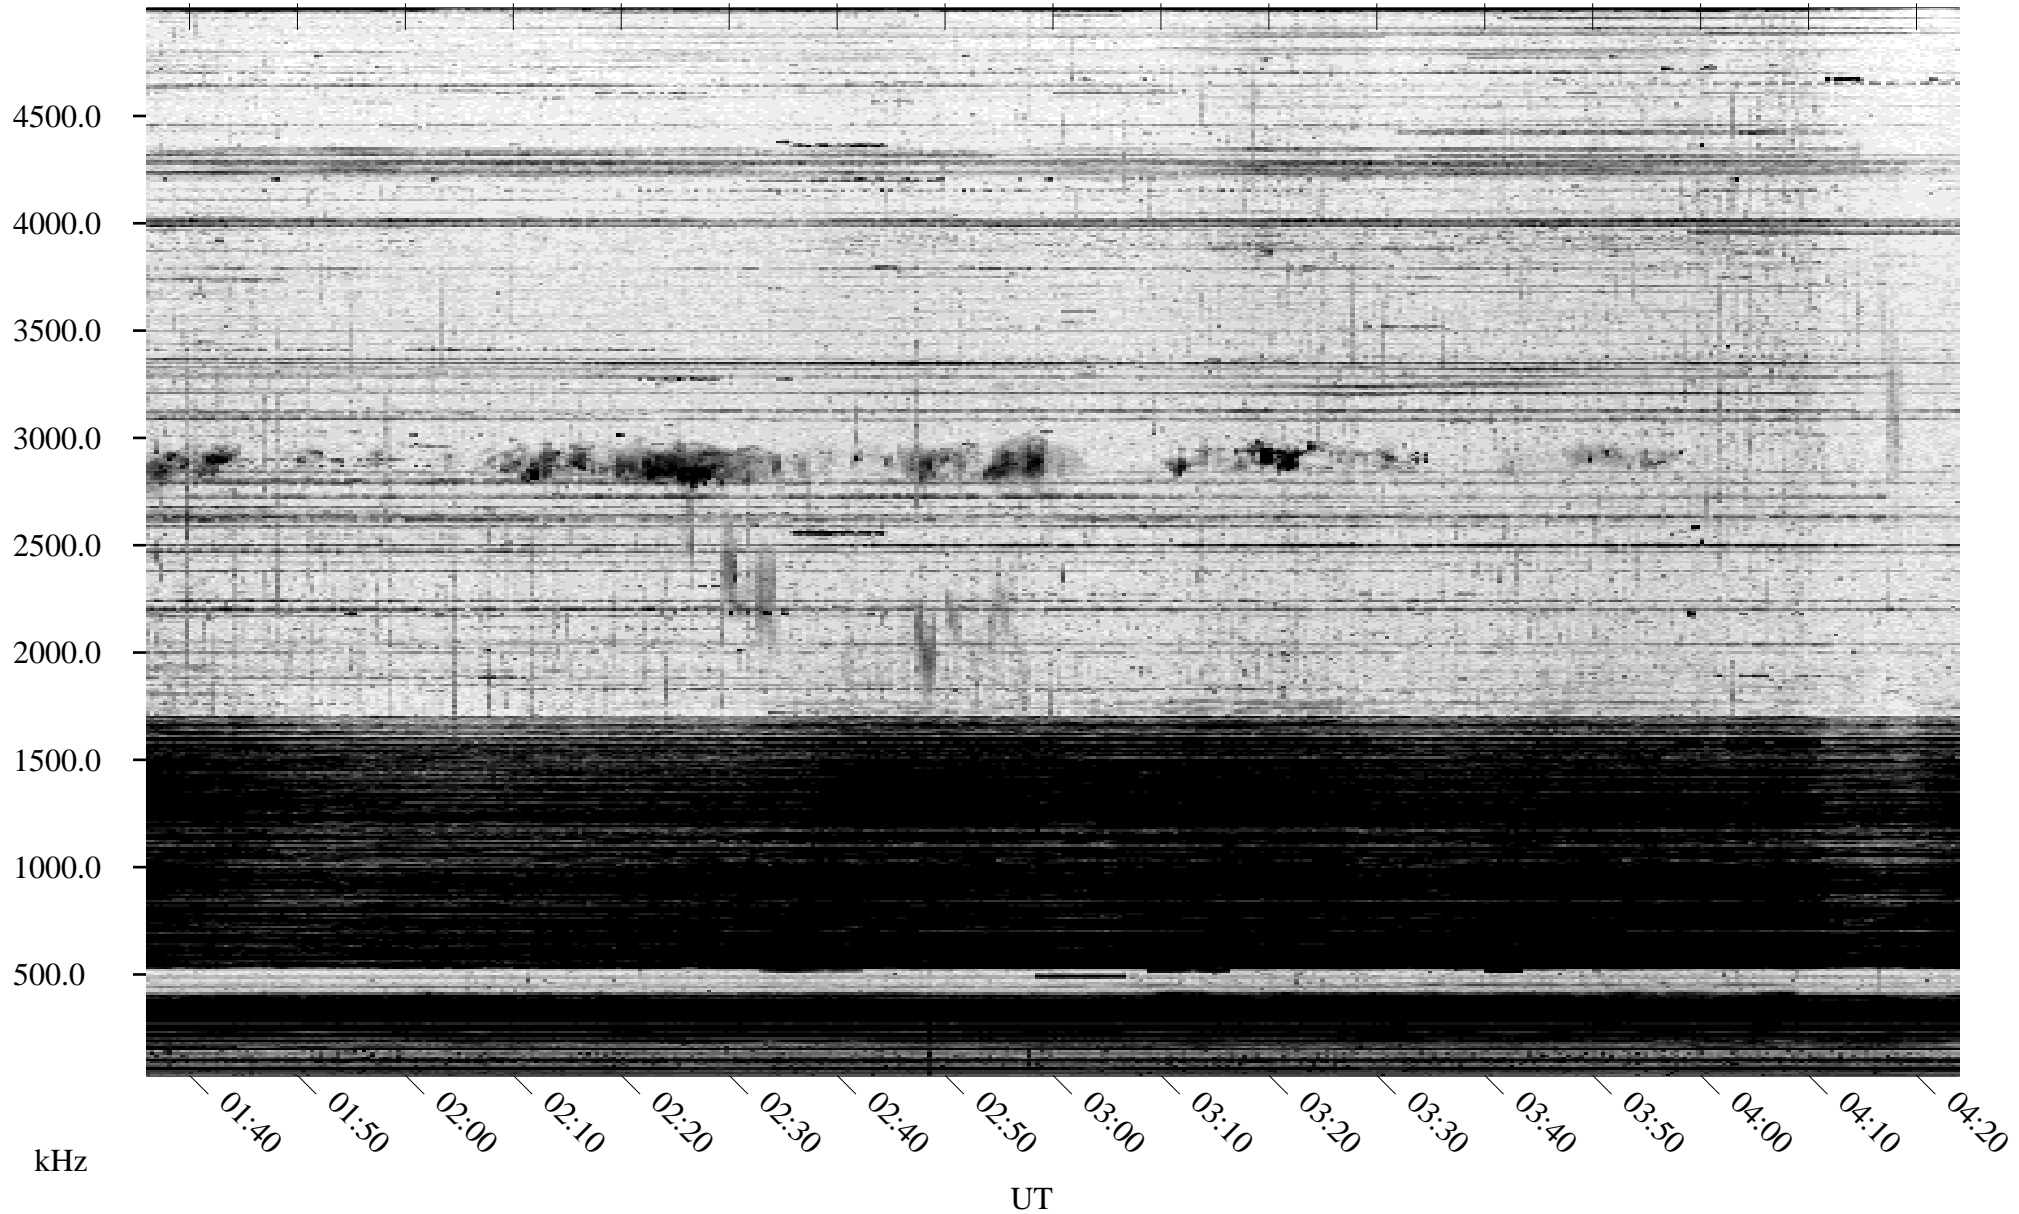

10/02/2003 Churchill, Manitoba

Linear Scale Black = 161 White = 15

ch032751.z00m max_12

Page 1

10/02/2003 Churchill, Manitoba

Linear Scale Black = 161 White = 15

ch032751.z00m max_12

Page 2

10/03/2003 Churchill, Manitoba

Linear Scale Black = 161 White = 15

ch032751.z00m max_12

Page 3

10/03/2003 Churchill, Manitoba

Linear Scale Black = 161 White = 15

ch032751.z00m max_12

Page 4

10/03/2003 Churchill, Manitoba

Linear Scale Black = 161 White = 15

ch032751.z00m max_12

Page 5

10/03/2003 Churchill, Manitoba

Linear Scale Black = 161 White = 15

ch032751.z00m max_12

Page 6

10/03/2003 Churchill, Manitoba

Linear Scale Black = 161 White = 15

ch032751.z00m max_12

Page 7

10/03/2003 Churchill, Manitoba

Linear Scale Black = 161 White = 15

ch032751.z00m max_12