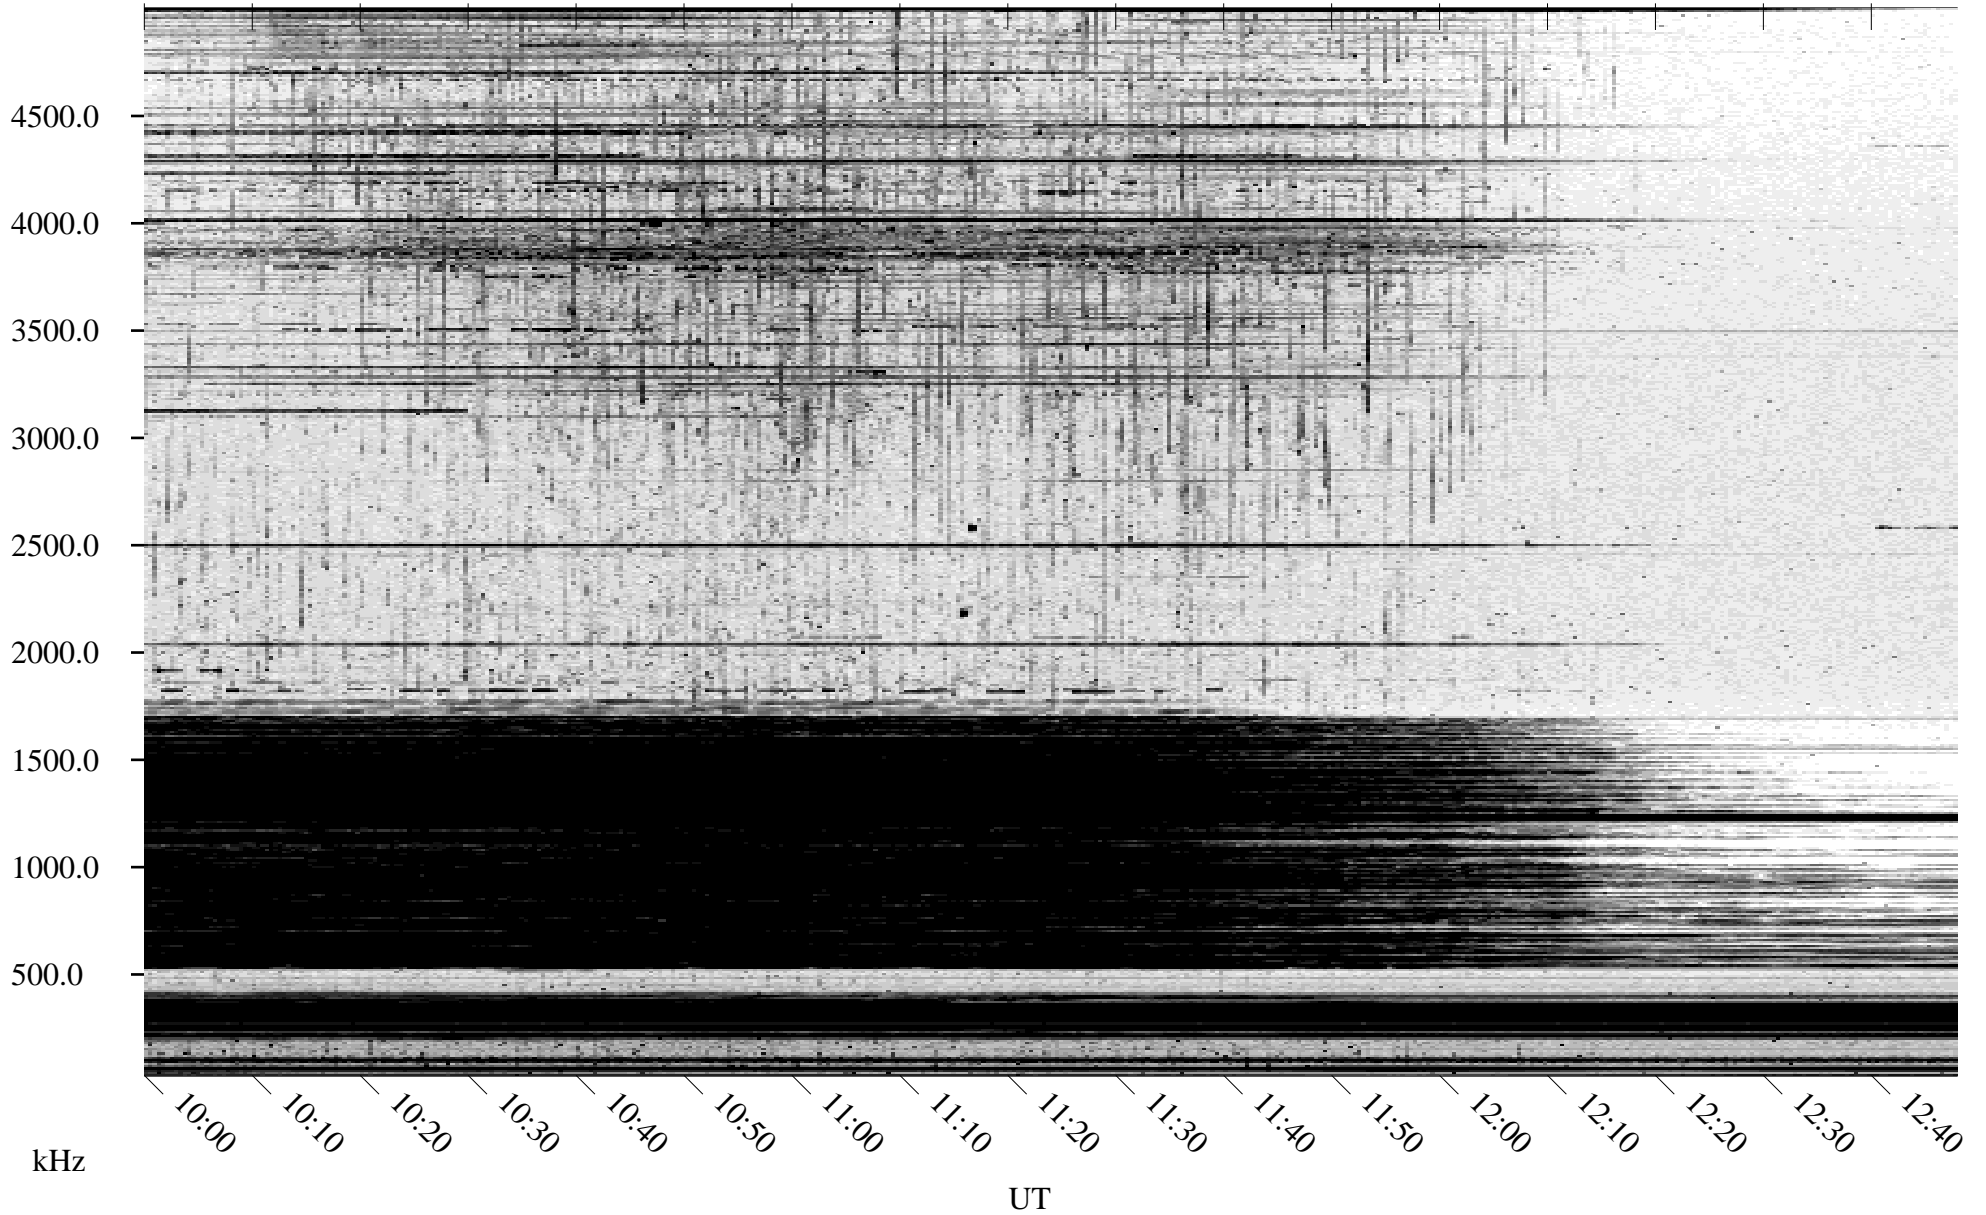

# 10/04/2003 Churchill, Manitoba

Linear Scale    Black = 161    White = 15

ch03276l.z00m max\_12

# 10/04/2003 Churchill, Manitoba

Linear Scale    Black = 161    White = 15

ch03276l.z00m max\_12

Page 6