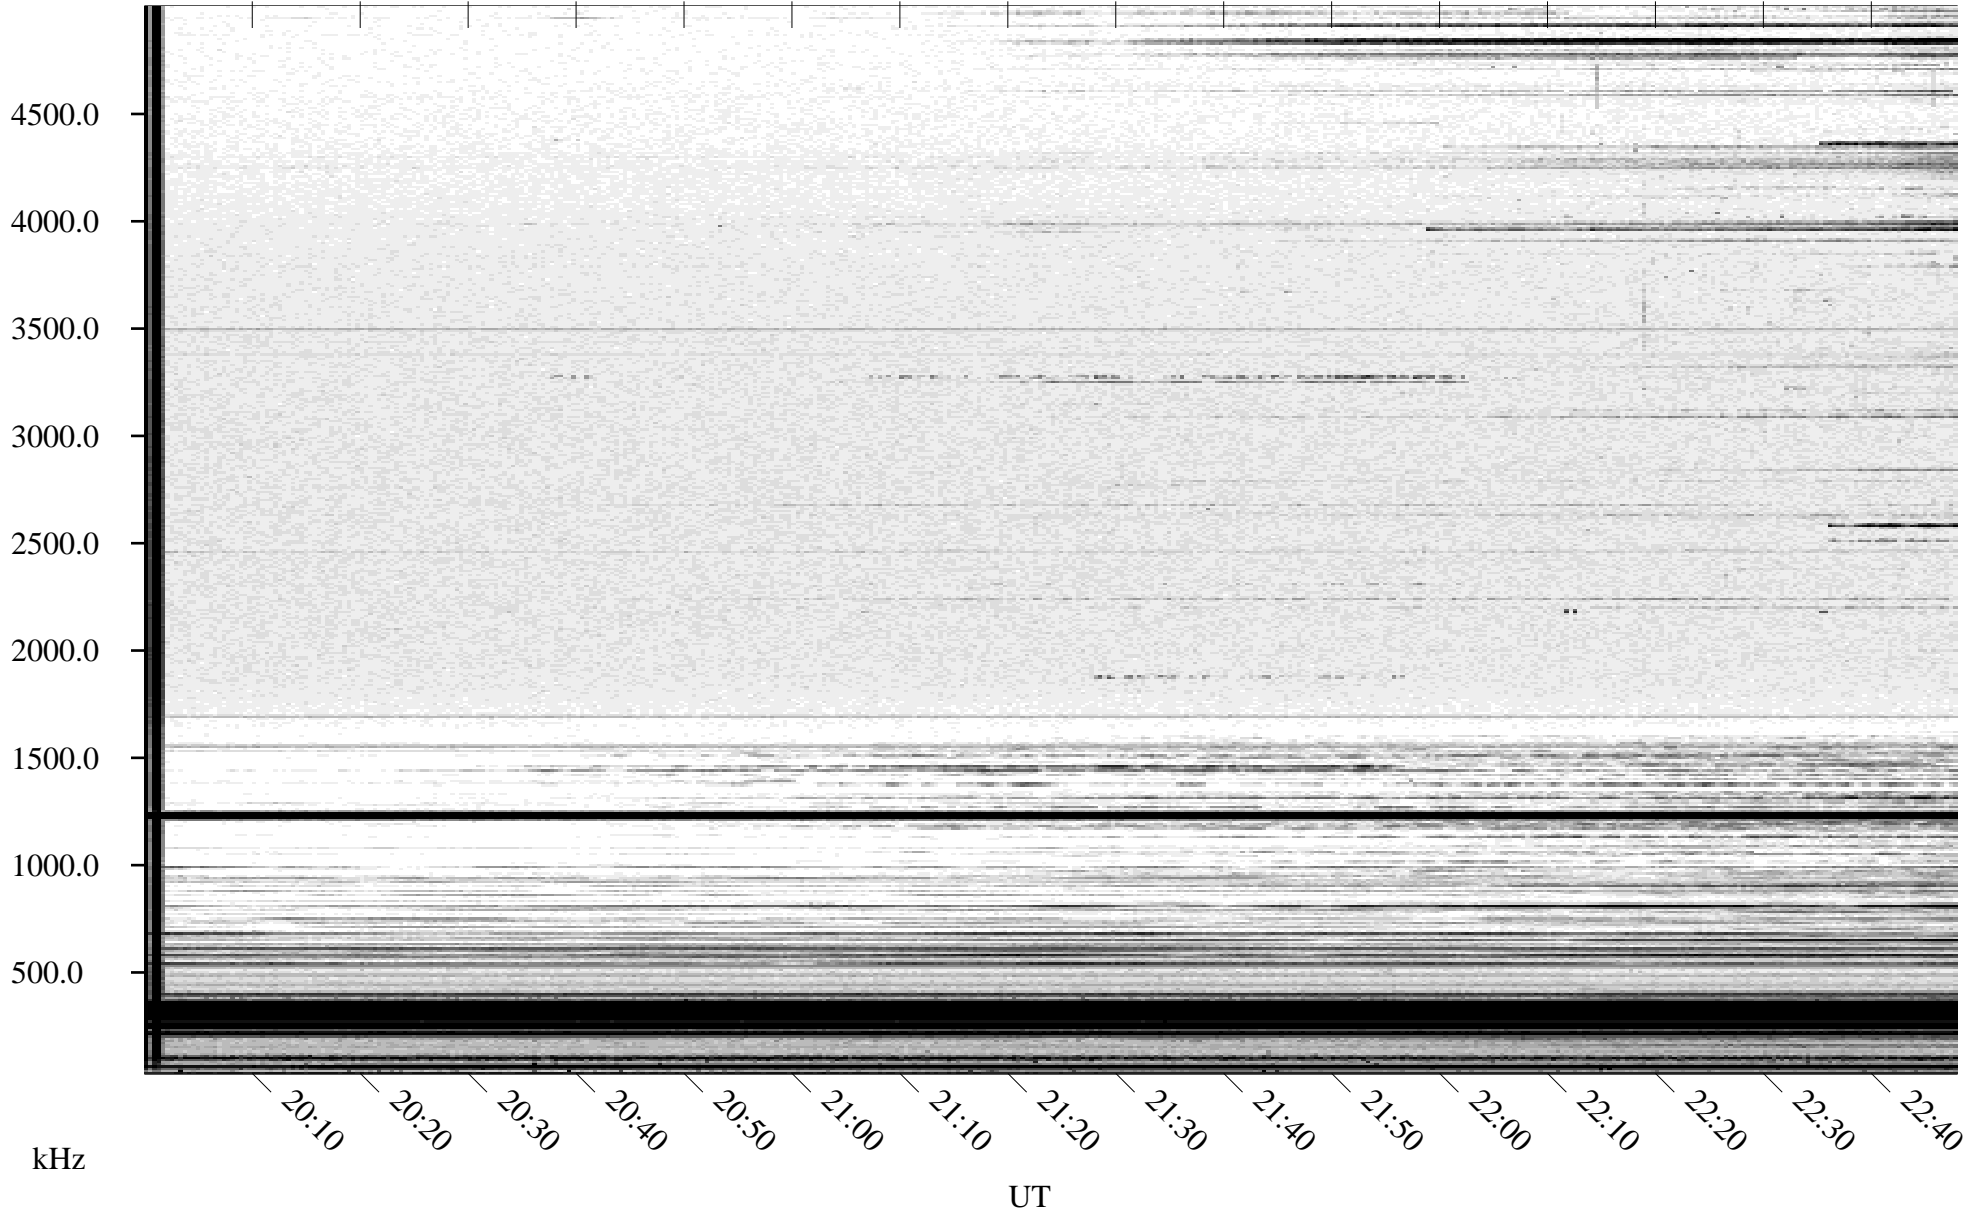

# 10/03/2003 Churchill, Manitoba

Linear Scale    Black = 161    White = 15

ch03276l.z00m max\_12

Page 1

# 10/03/2003 Churchill, Manitoba

Linear Scale    Black = 161    White = 15

ch03276l.z00m max\_12

Page 2

# 10/04/2003 Churchill, Manitoba

Linear Scale    Black = 161    White = 15

ch03276l.z00m max\_12

Page 3

# 10/04/2003 Churchill, Manitoba

Linear Scale    Black = 161    White = 15

ch03276l.z00m max\_12

Page 4