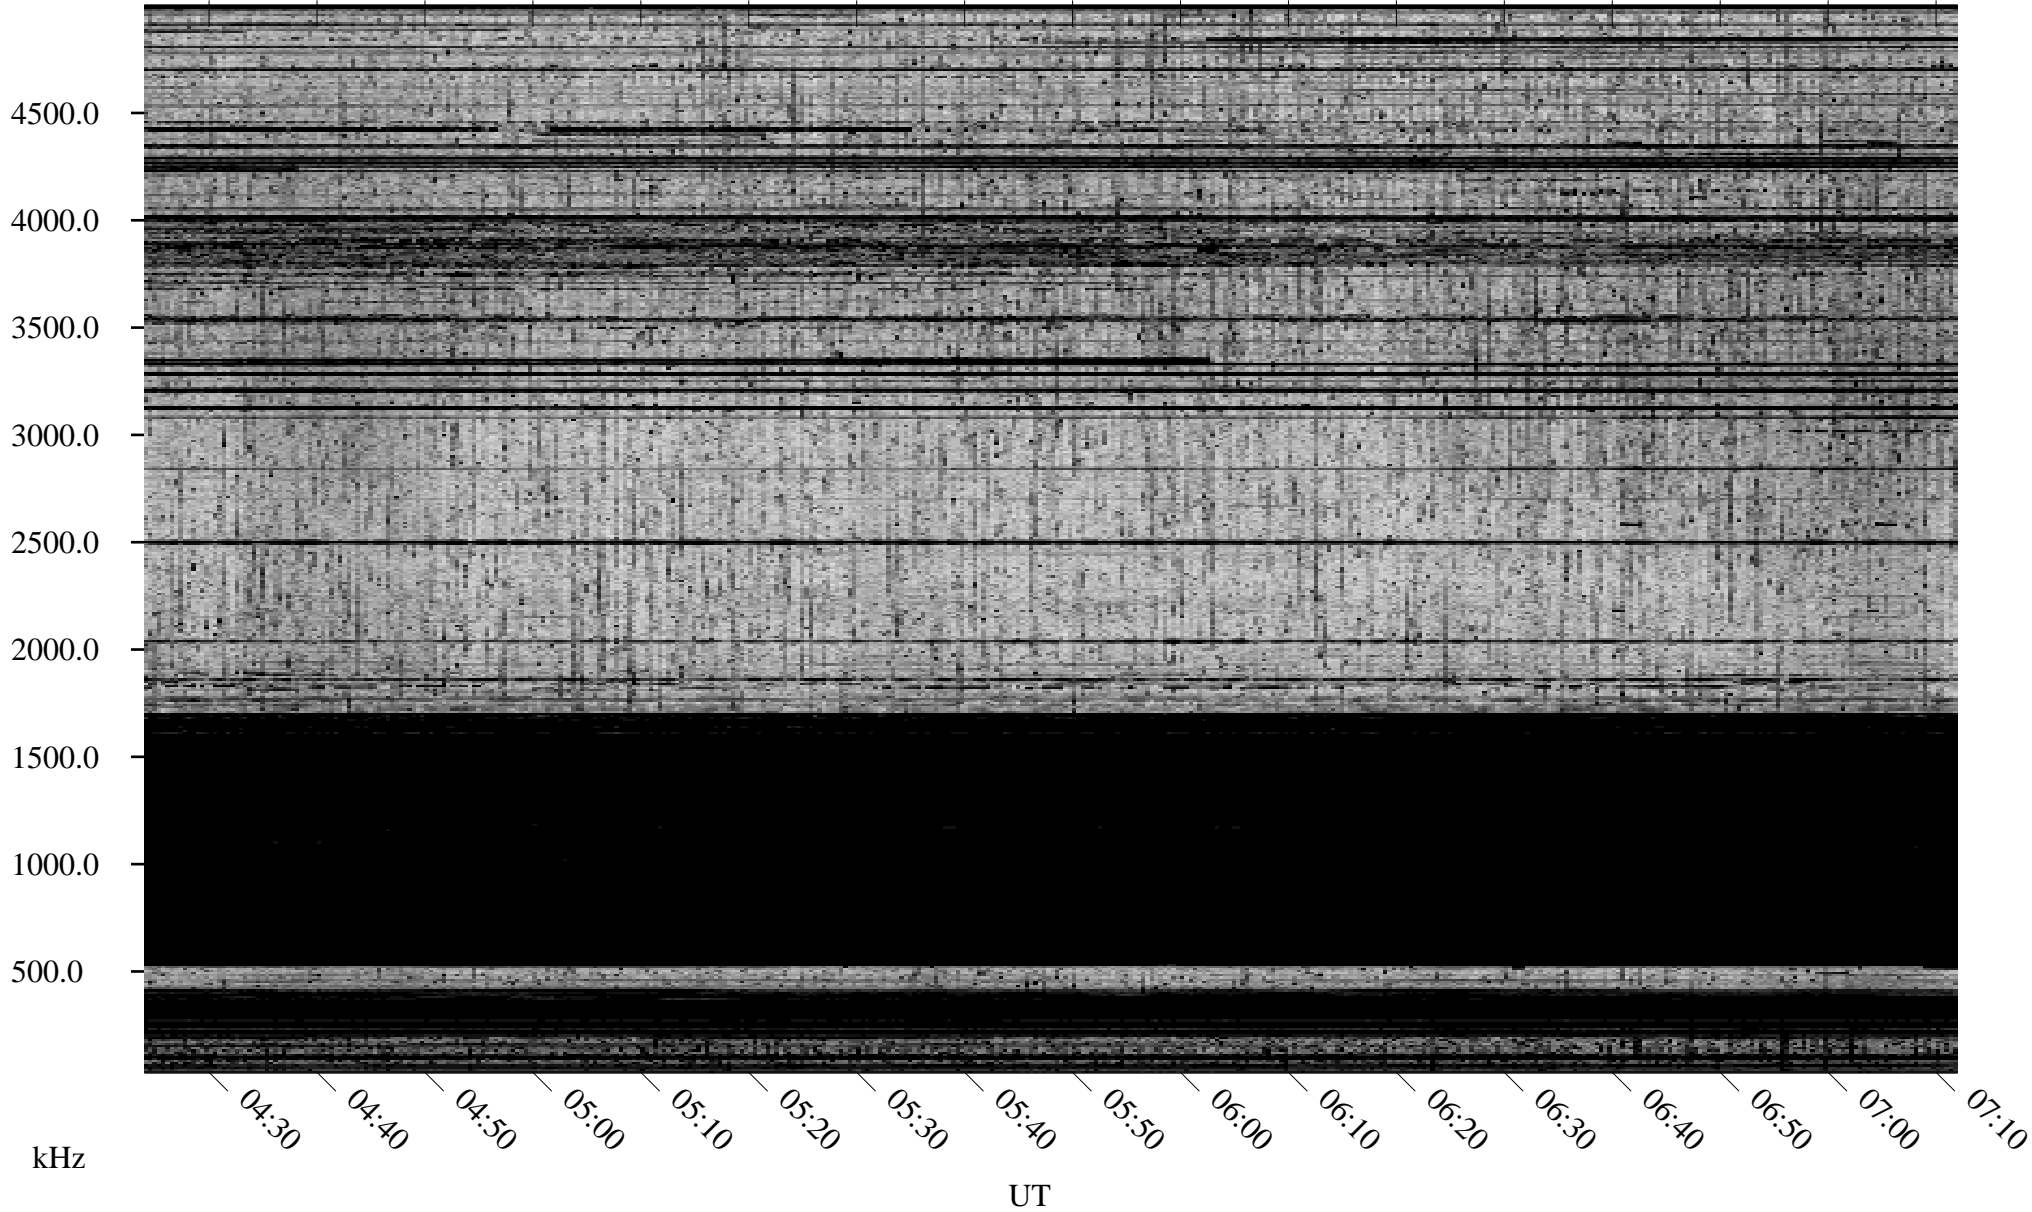

10/04/2003 Churchill, Manitoba

Linear Scale Black = 161 White = 15

ch032771.z00m max_12

Page 1

10/04/2003 Churchill, Manitoba

Linear Scale Black = 161 White = 15

ch032771.z00m max_12

Page 2

10/05/2003 Churchill, Manitoba

Linear Scale Black = 161 White = 15

ch032771.z00m max_12

Page 3

10/05/2003 Churchill, Manitoba

Linear Scale Black = 161 White = 15

ch032771.z00m max_12

Page 4

10/05/2003 Churchill, Manitoba

Linear Scale Black = 161 White = 15

ch032771.z00m max_12

Page 5

10/05/2003 Churchill, Manitoba

Linear Scale Black = 161 White = 15

ch032771.z00m max_12

Page 6

10/05/2003 Churchill, Manitoba

Linear Scale Black = 161 White = 15

ch032771.z00m max_12

Page 7

10/05/2003 Churchill, Manitoba

Linear Scale Black = 161 White = 15

ch032771.z00m max_12