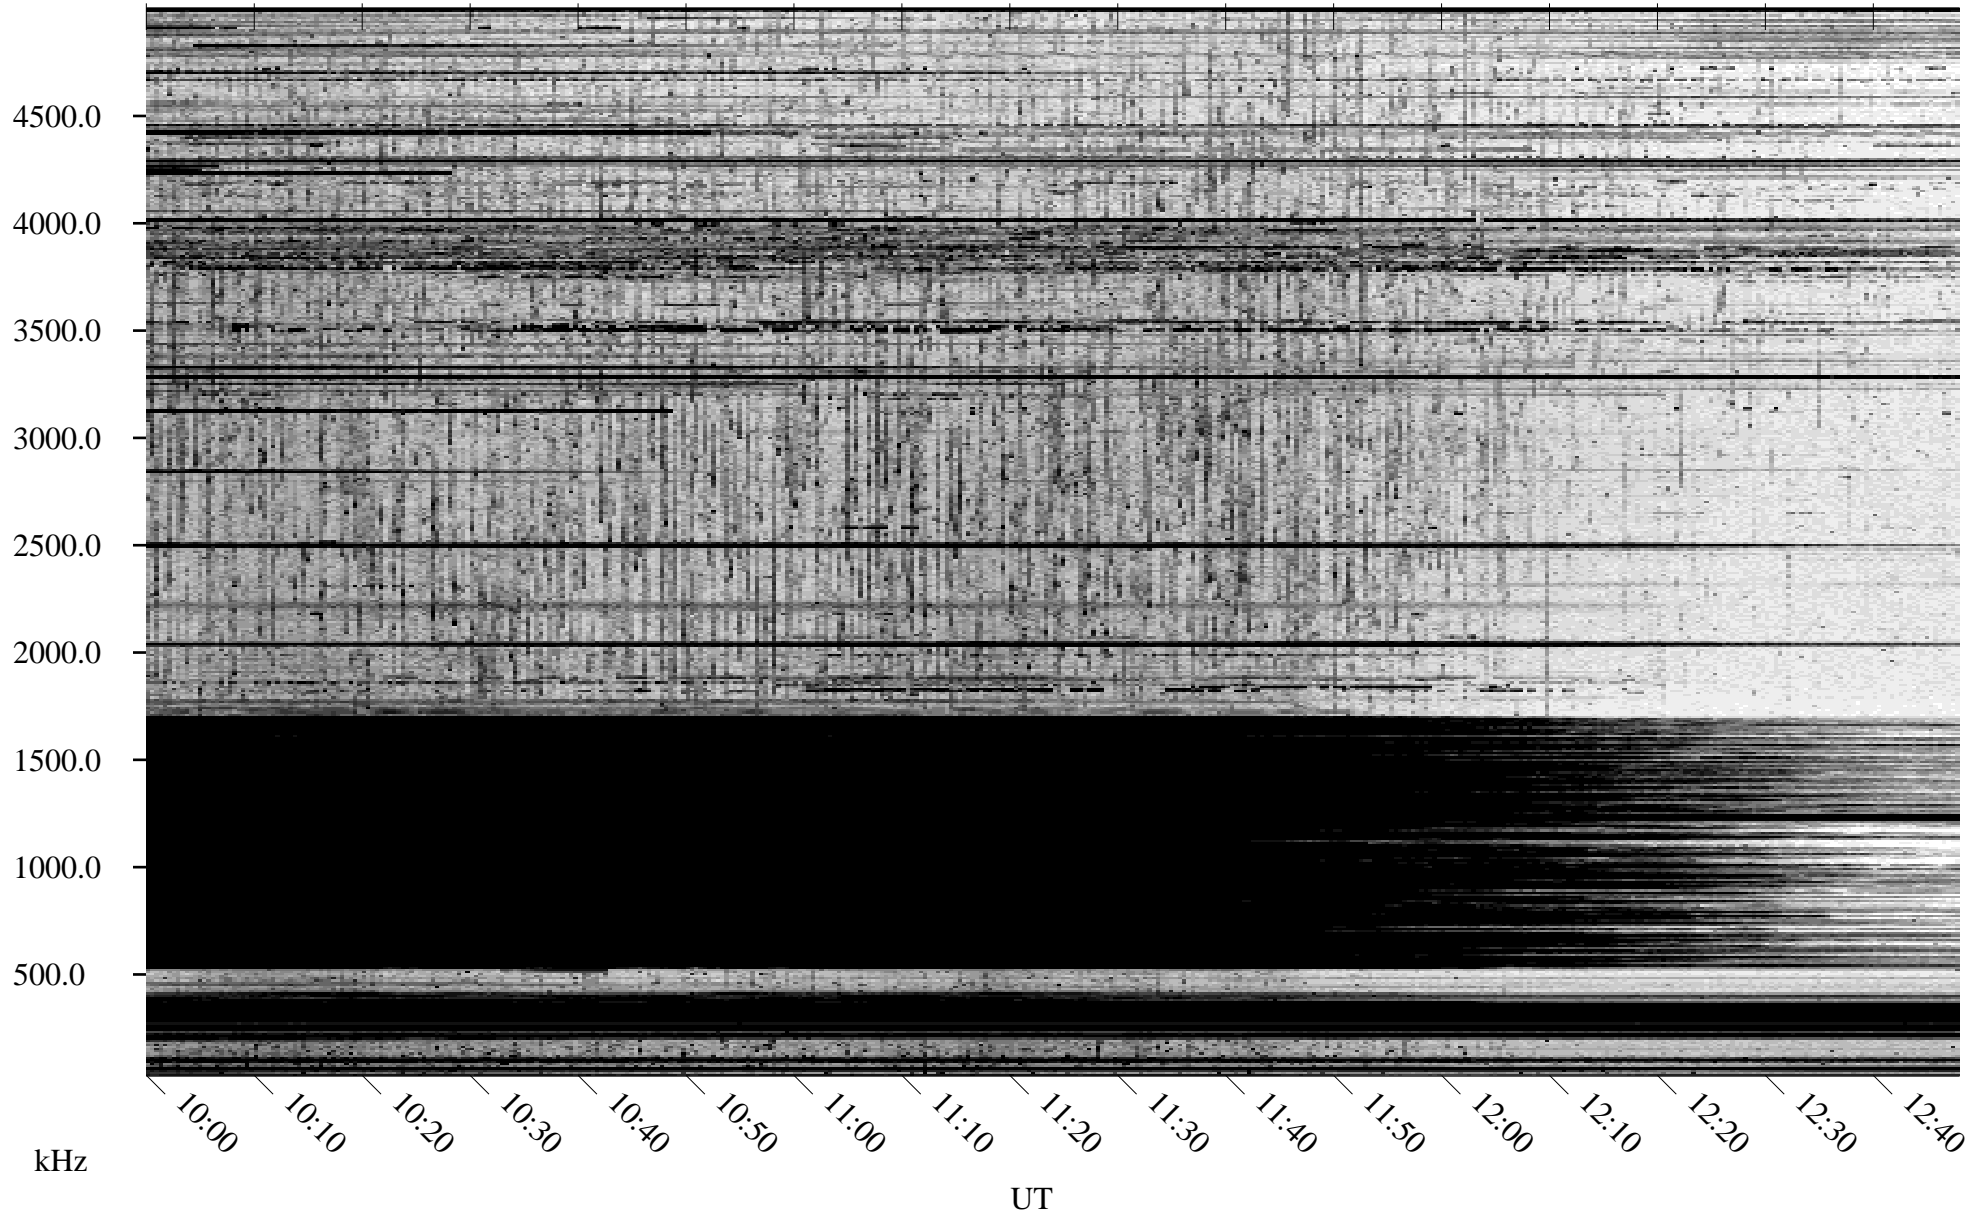

10/04/2003 Churchill, Manitoba

Linear Scale Black = 161 White = 15

ch032771.z00m max_12

Page 1

10/04/2003 Churchill, Manitoba

Linear Scale Black = 161 White = 15

ch032771.z00m max_12

Page 2

10/05/2003 Churchill, Manitoba

Linear Scale Black = 161 White = 15

ch032771.z00m max_12

Page 5

10/05/2003 Churchill, Manitoba

Linear Scale Black = 161 White = 15

ch032771.z00m max_12

Page 6

10/05/2003 Churchill, Manitoba

Linear Scale Black = 161 White = 15

ch032771.z00m max_12

Page 7

10/05/2003 Churchill, Manitoba

Linear Scale Black = 161 White = 15

ch032771.z00m max_12