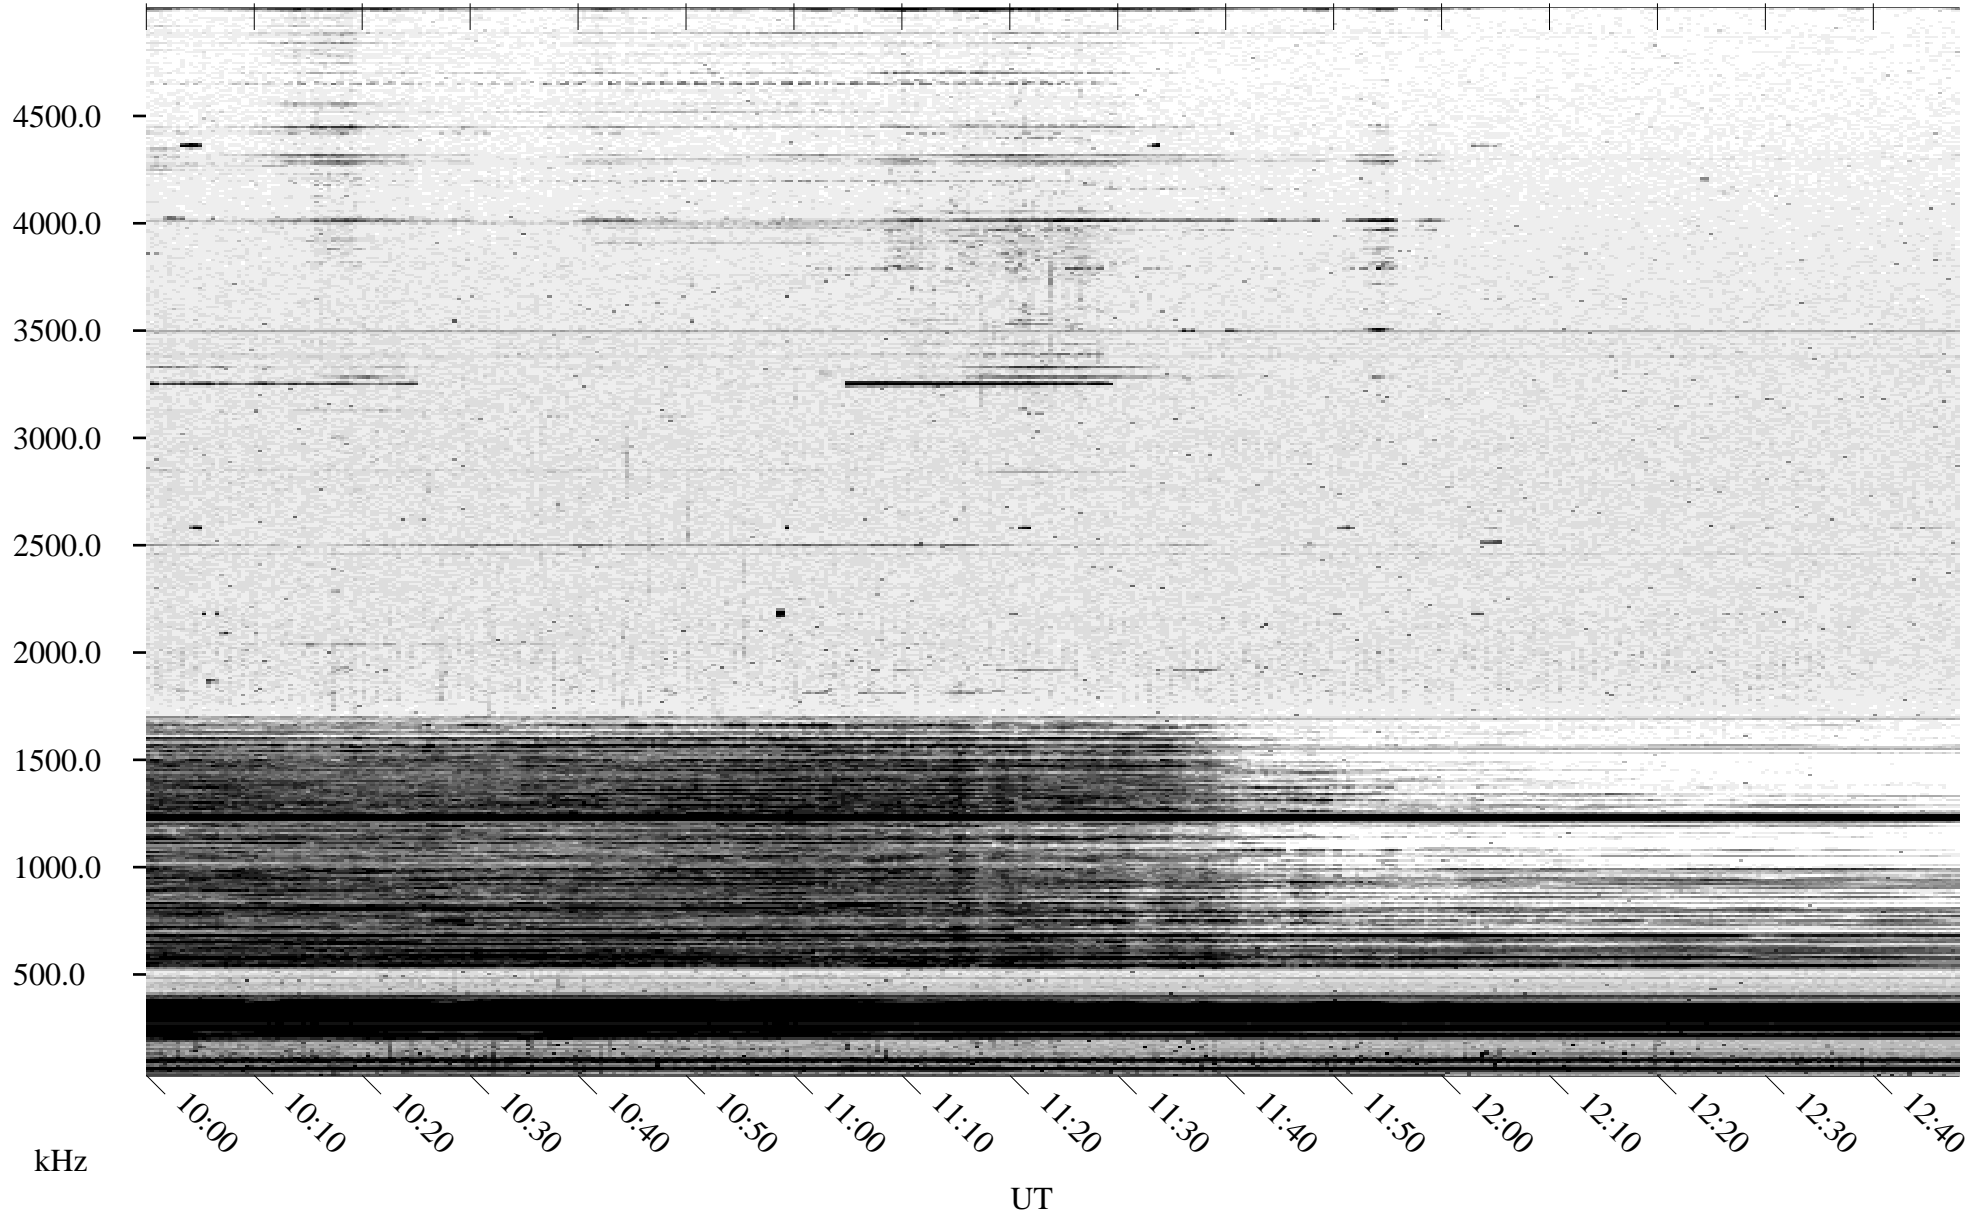

# 10/07/2003 Churchill, Manitoba

Linear Scale    Black = 161    White = 15

ch03279l.z00m max\_12

# 10/07/2003 Churchill, Manitoba

Linear Scale    Black = 161    White = 15

ch03279l.z00m max\_12

Page 6

# 10/07/2003 Churchill, Manitoba

Linear Scale    Black = 161    White = 15

ch03279l.z00m max\_12

Page 7