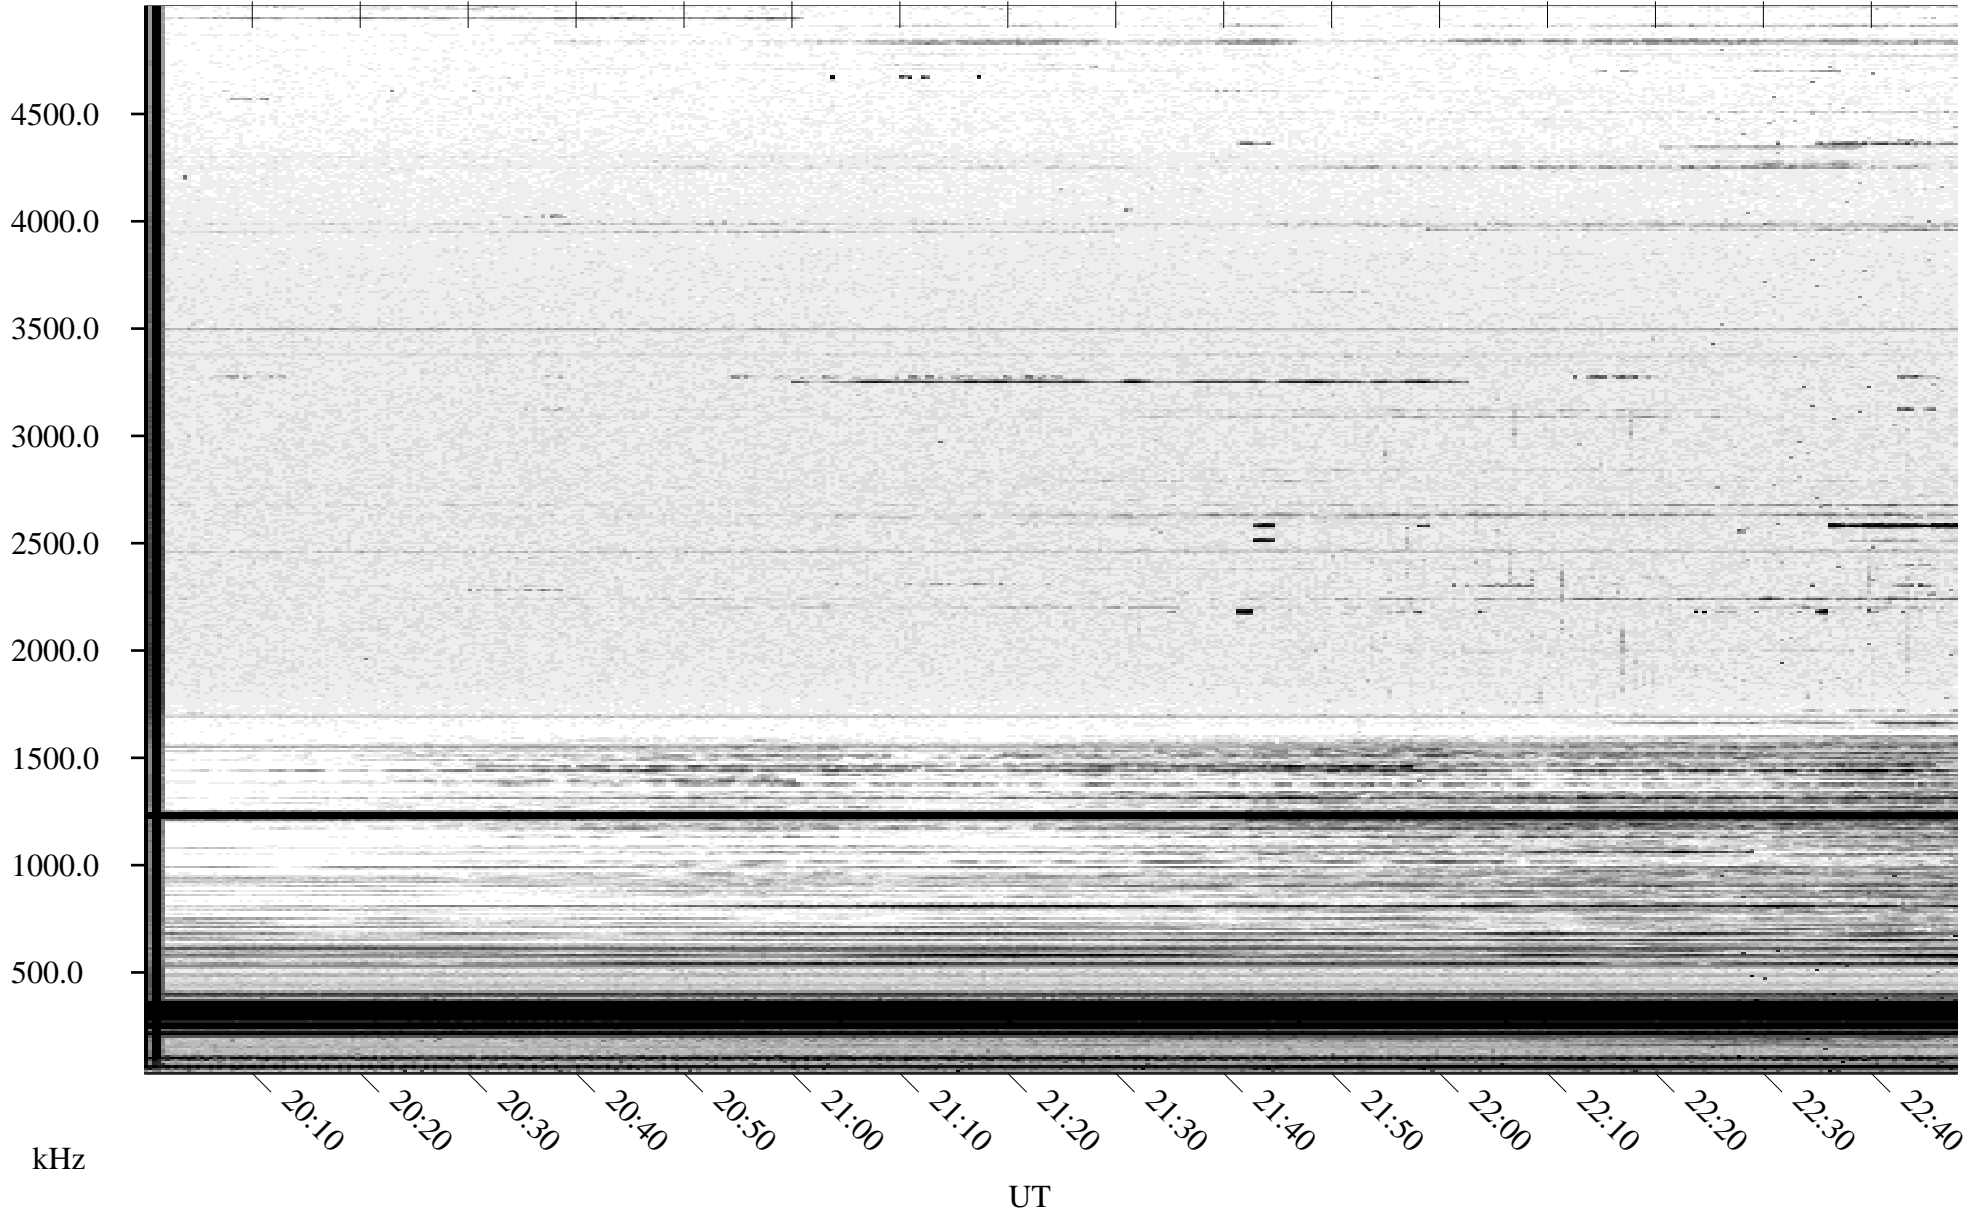

# 10/06/2003 Churchill, Manitoba

Linear Scale    Black = 161    White = 15

ch03279l.z00m max\_12

Page 1

# 10/06/2003 Churchill, Manitoba

Linear Scale    Black = 161    White = 15

ch03279l.z00m max\_12

Page 2

# 10/07/2003 Churchill, Manitoba

Linear Scale    Black = 161    White = 15

ch03279l.z00m max\_12

Page 3

# 10/07/2003 Churchill, Manitoba

Linear Scale    Black = 161    White = 15

ch03279l.z00m max\_12

Page 4