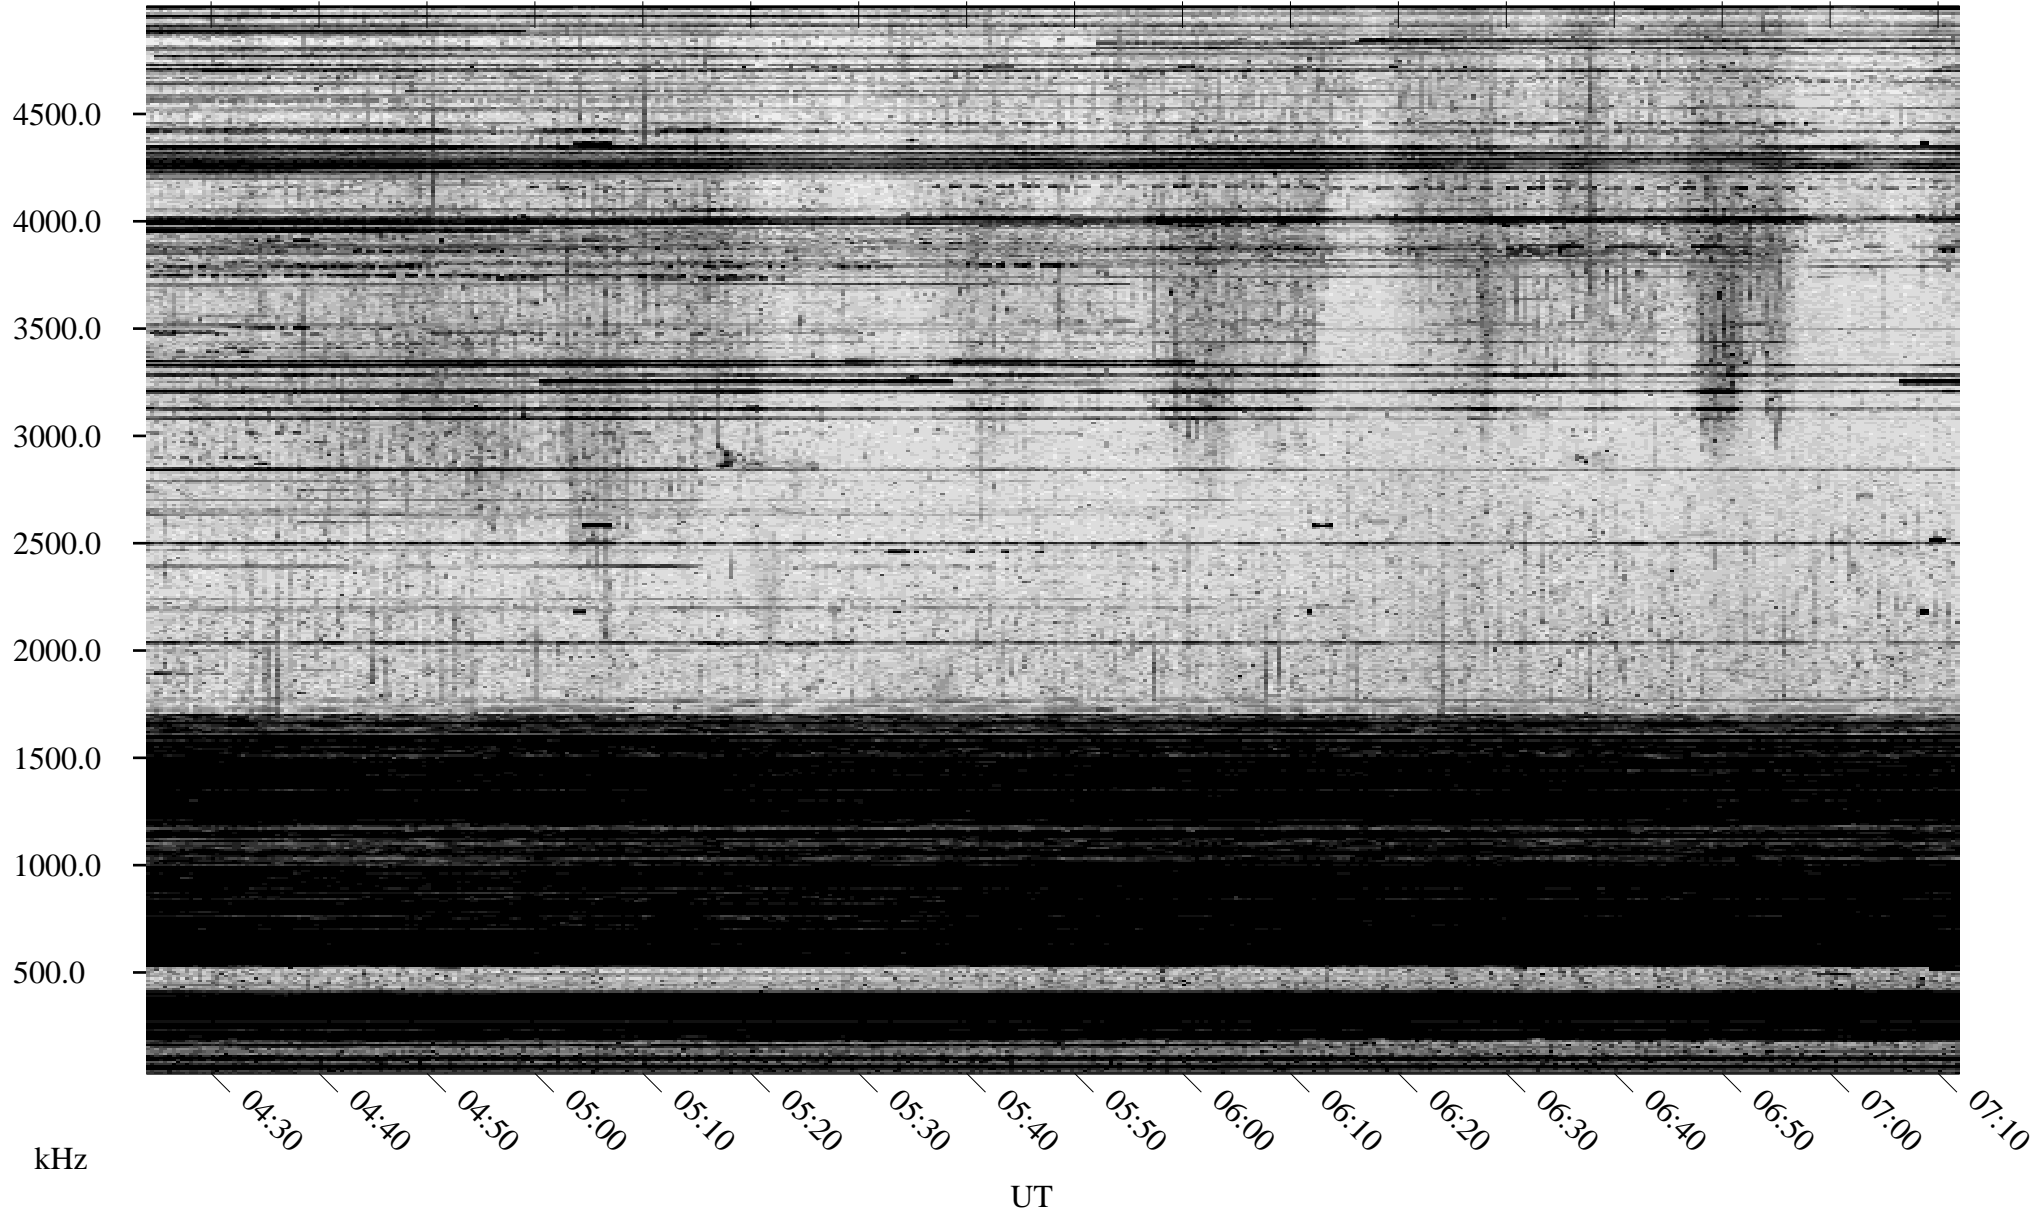

# 10/06/2003 Churchill, Manitoba

Linear Scale    Black = 161    White = 15

ch03279l.z00m max\_12

Page 1

# 10/07/2003 Churchill, Manitoba

Linear Scale    Black = 161    White = 15

ch03279l.z00m max\_12

Page 3

# 10/07/2003 Churchill, Manitoba

Linear Scale    Black = 161    White = 15

ch03279l.z00m max\_12

Page 4

# 10/07/2003 Churchill, Manitoba

Linear Scale    Black = 161    White = 15

ch03279l.z00m max\_12