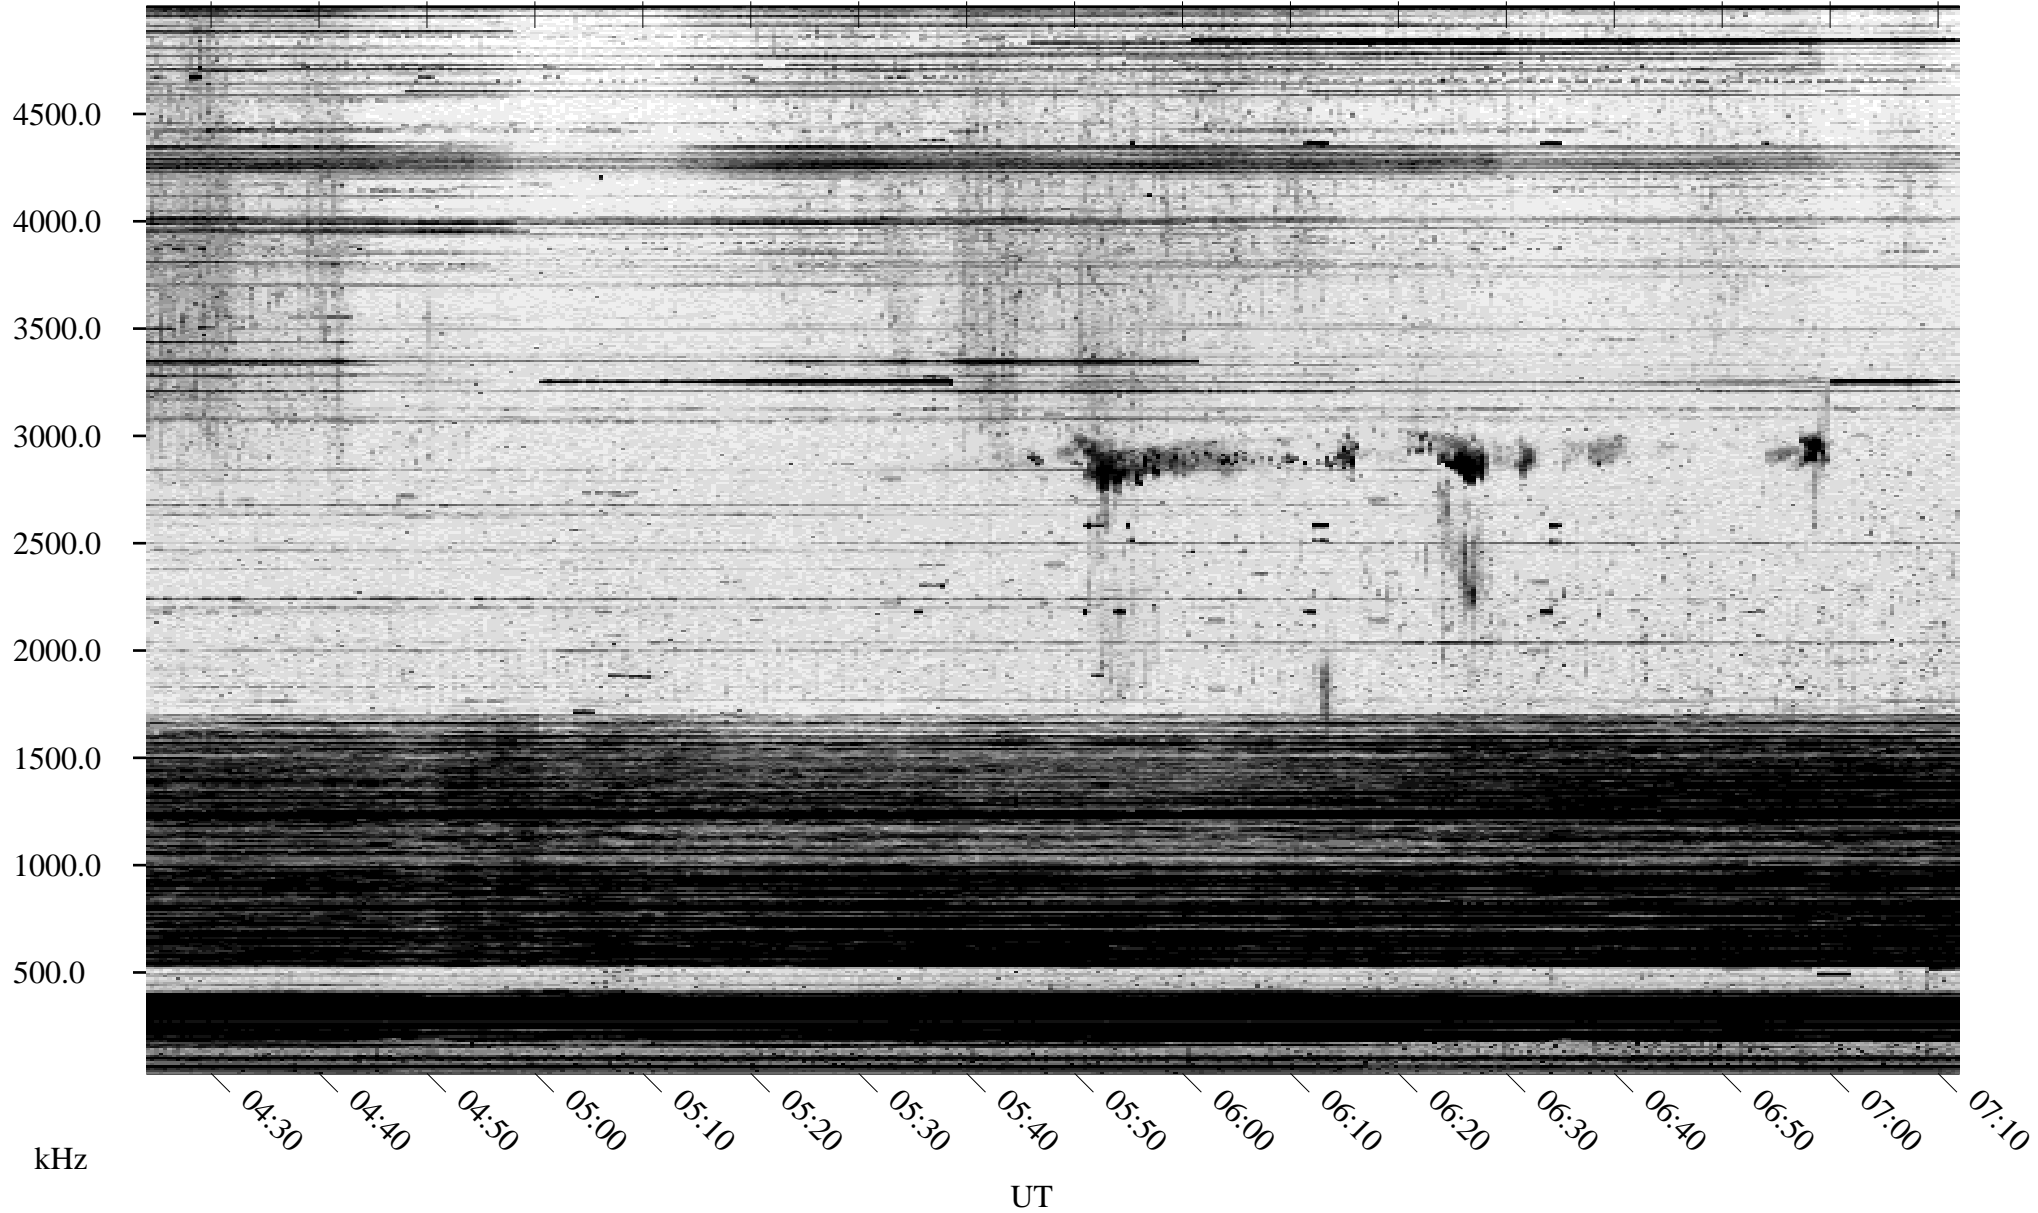

10/07/2003 Churchill, Manitoba

Linear Scale Black = 161 White = 15

ch03280l.z00m max_12

Page 1

10/07/2003 Churchill, Manitoba

Linear Scale Black = 161 White = 15

ch03280l.z00m max_12

Page 2

10/08/2003 Churchill, Manitoba

Linear Scale Black = 161 White = 15

ch03280l.z00m max_12

Page 3

10/08/2003 Churchill, Manitoba

Linear Scale Black = 161 White = 15

ch03280l.z00m max_12

Page 4

10/08/2003 Churchill, Manitoba

Linear Scale Black = 161 White = 15

ch03280l.z00m max_12

Page 5

10/08/2003 Churchill, Manitoba

Linear Scale Black = 161 White = 15

ch03280l.z00m max_12

Page 6

10/08/2003 Churchill, Manitoba

Linear Scale Black = 161 White = 15

ch03280l.z00m max_12

Page 7

10/08/2003 Churchill, Manitoba

Linear Scale Black = 161 White = 15

ch03280l.z00m max_12