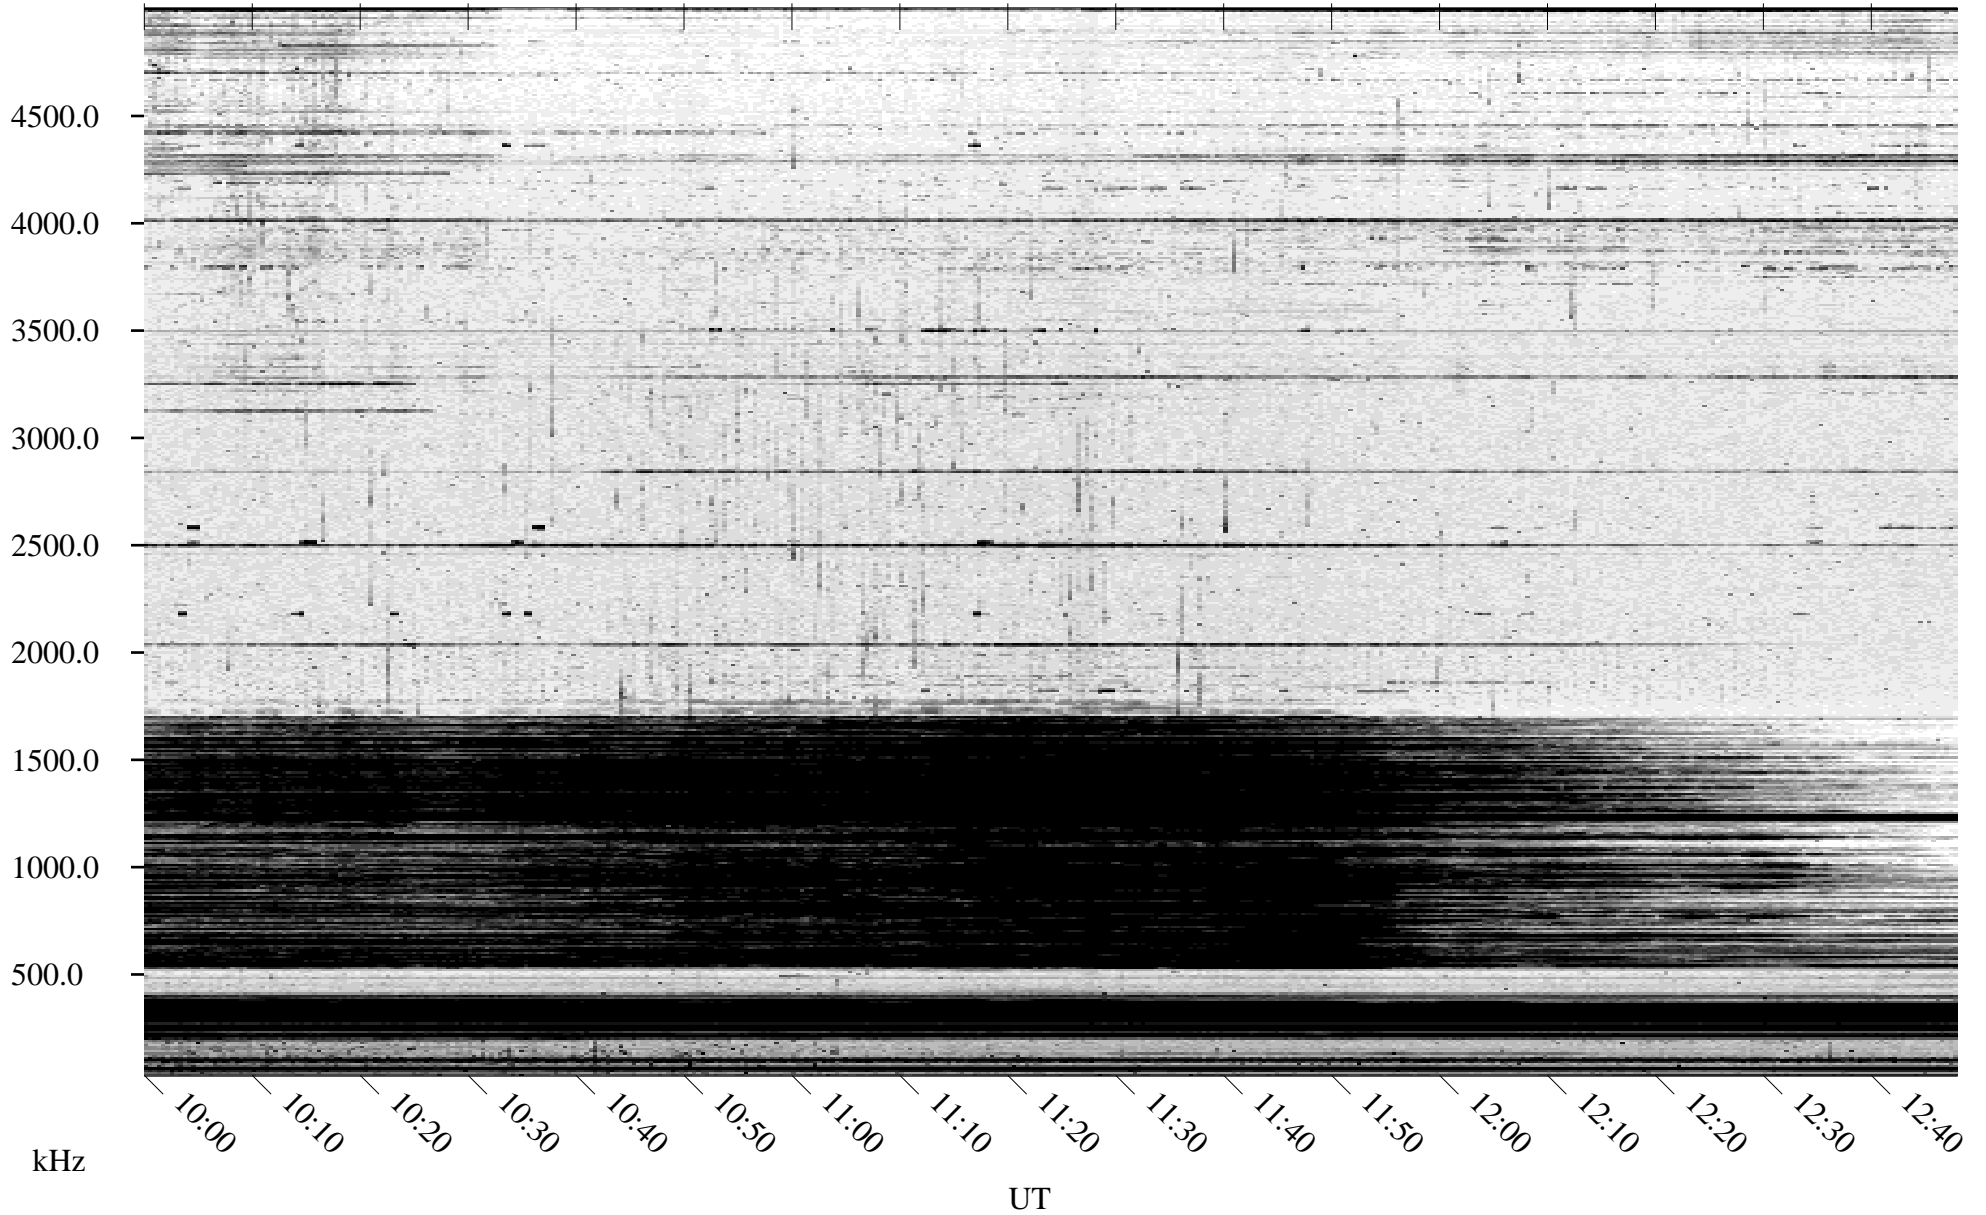

10/08/2003 Churchill, Manitoba

Linear Scale Black = 161 White = 15

ch03280l.z00m max_12

Page 3

10/08/2003 Churchill, Manitoba

Linear Scale Black = 161 White = 15

ch03280l.z00m max_12

Page 4

10/08/2003 Churchill, Manitoba

Linear Scale Black = 161 White = 15

ch03280l.z00m max_12

Page 5

10/08/2003 Churchill, Manitoba

Linear Scale Black = 161 White = 15

ch03280l.z00m max_12

Page 6

10/08/2003 Churchill, Manitoba

Linear Scale Black = 161 White = 15

ch03280l.z00m max_12

Page 7

10/08/2003 Churchill, Manitoba

Linear Scale Black = 161 White = 15

ch03280l.z00m max_12