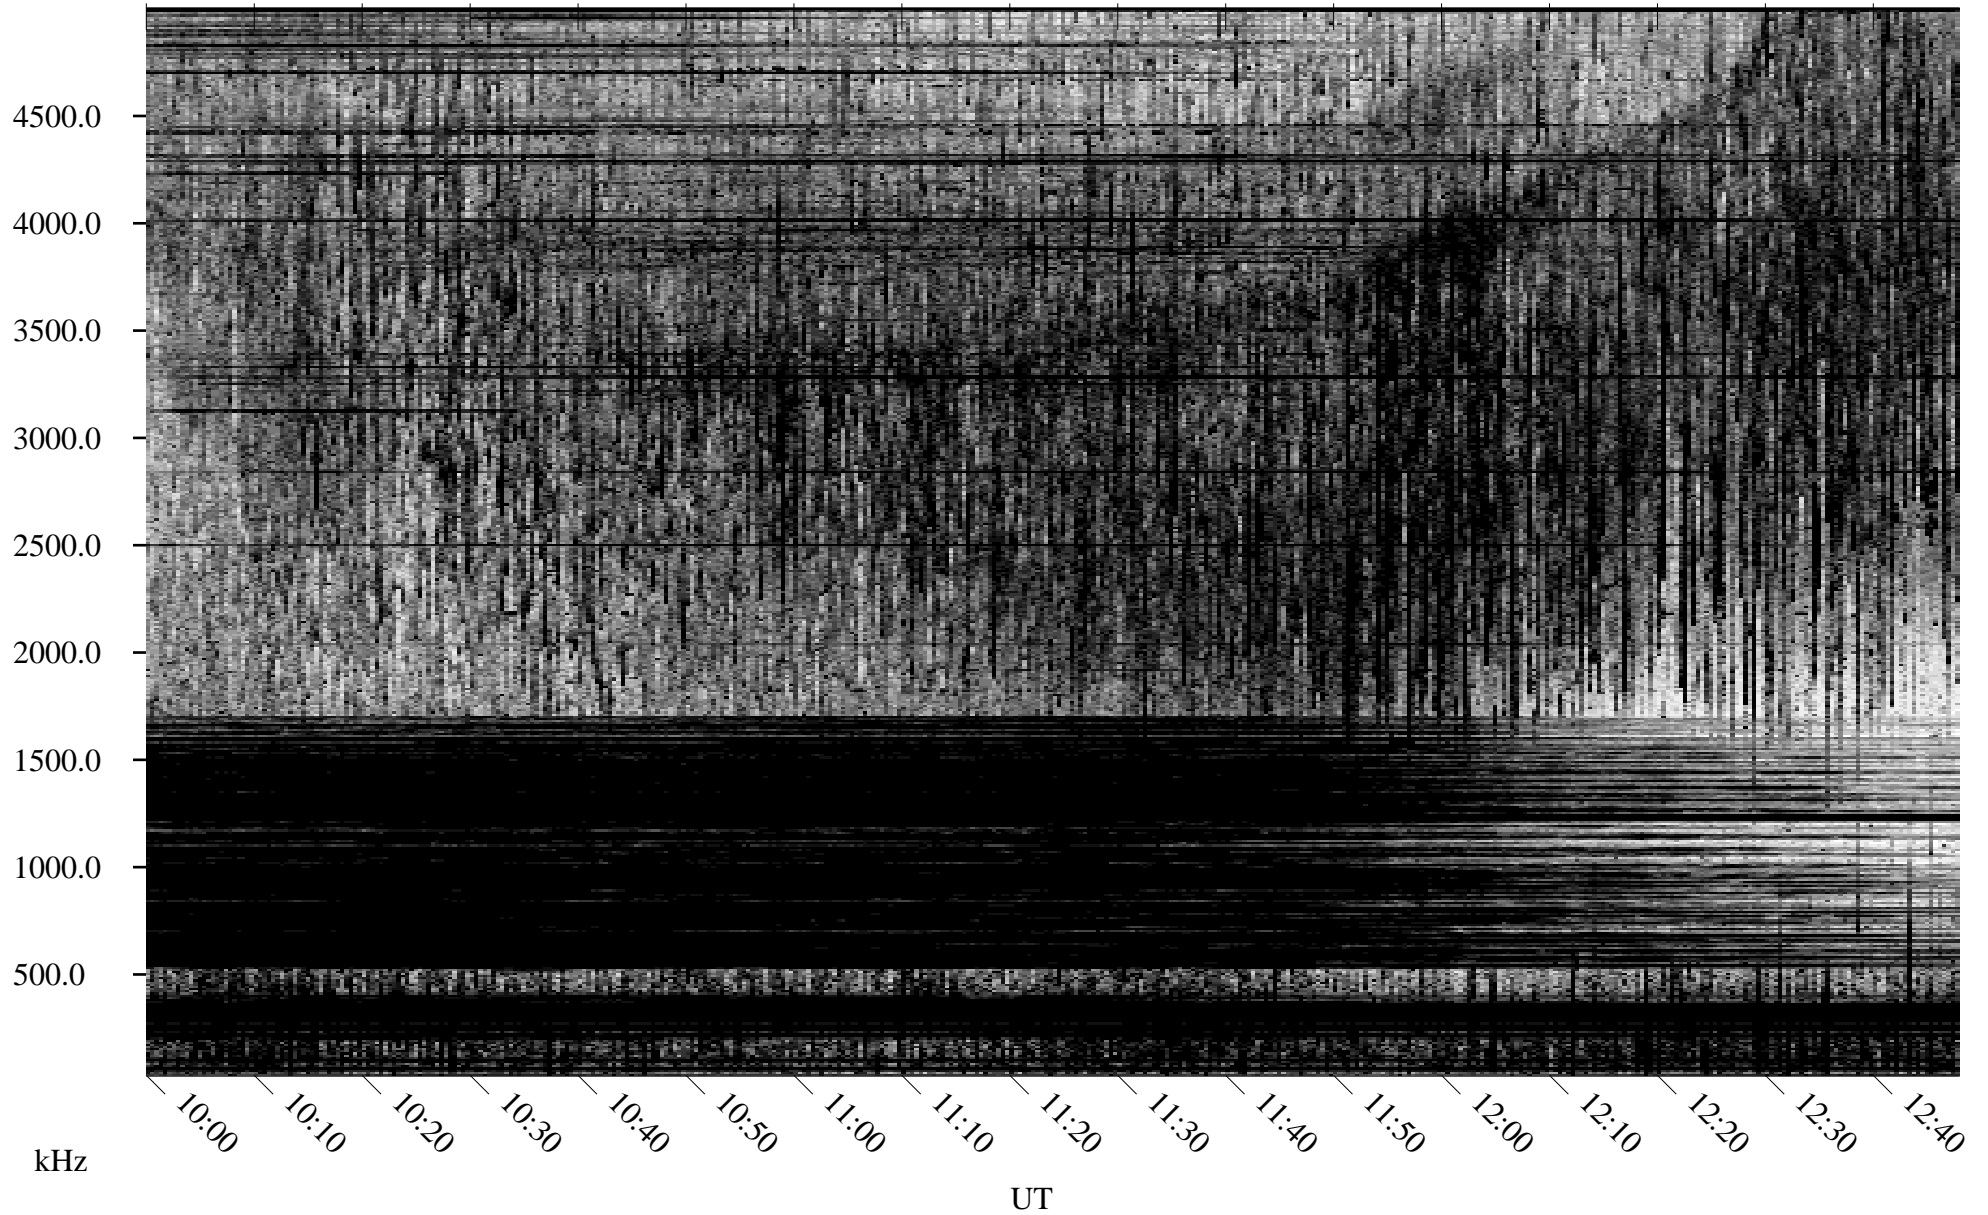

10/08/2003 Churchill, Manitoba

Linear Scale Black = 161 White = 15

ch032811.z00m max_12

Page 1

10/08/2003 Churchill, Manitoba

Linear Scale Black = 161 White = 15

ch032811.z00m max_12

Page 2

10/09/2003 Churchill, Manitoba

Linear Scale Black = 161 White = 15

ch032811.z00m max_12

Page 5

10/09/2003 Churchill, Manitoba

Linear Scale Black = 161 White = 15

ch032811.z00m max_12

Page 6

10/09/2003 Churchill, Manitoba

Linear Scale Black = 161 White = 15

ch032811.z00m max_12

Page 7

10/09/2003 Churchill, Manitoba

Linear Scale Black = 161 White = 15

ch032811.z00m max_12