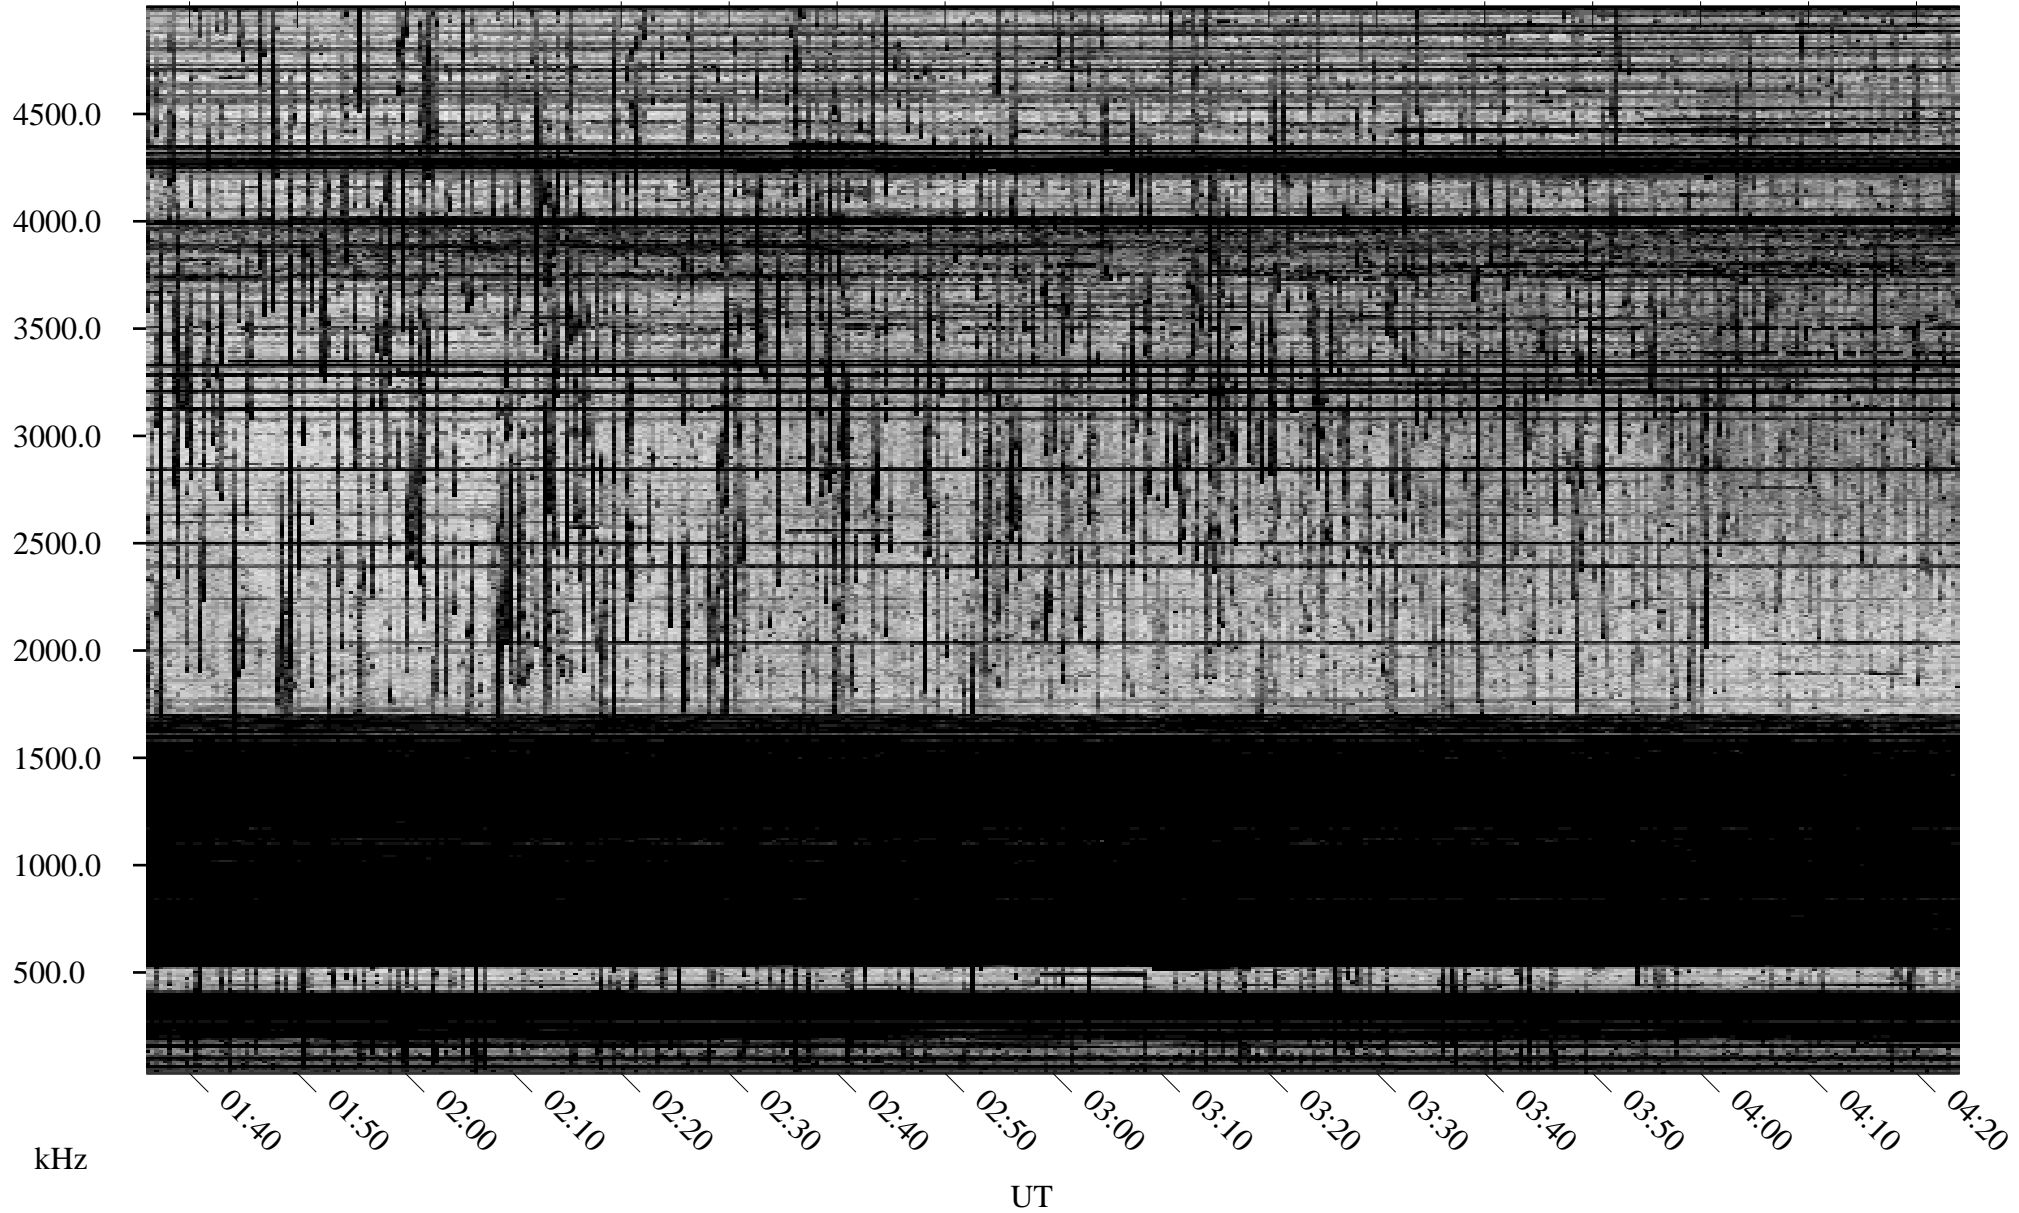

10/09/2003 Churchill, Manitoba

Linear Scale Black = 161 White = 15

ch03282l.z00m max_12

Page 1

10/09/2003 Churchill, Manitoba

Linear Scale Black = 161 White = 15

ch03282l.z00m max_12

Page 2

10/10/2003 Churchill, Manitoba

Linear Scale Black = 161 White = 15

ch03282l.z00m max_12

Page 3

10/10/2003 Churchill, Manitoba

Linear Scale Black = 161 White = 15

ch032821.z00m max_12

Page 4

10/10/2003 Churchill, Manitoba

Linear Scale Black = 161 White = 15

ch03282l.z00m max_12

Page 5

10/10/2003 Churchill, Manitoba

Linear Scale Black = 161 White = 15

ch03282l.z00m max_12

Page 6

10/10/2003 Churchill, Manitoba

Linear Scale Black = 161 White = 15

ch03282l.z00m max_12

Page 7

10/10/2003 Churchill, Manitoba

Linear Scale Black = 161 White = 15

ch03282l.z00m max_12

Page 8