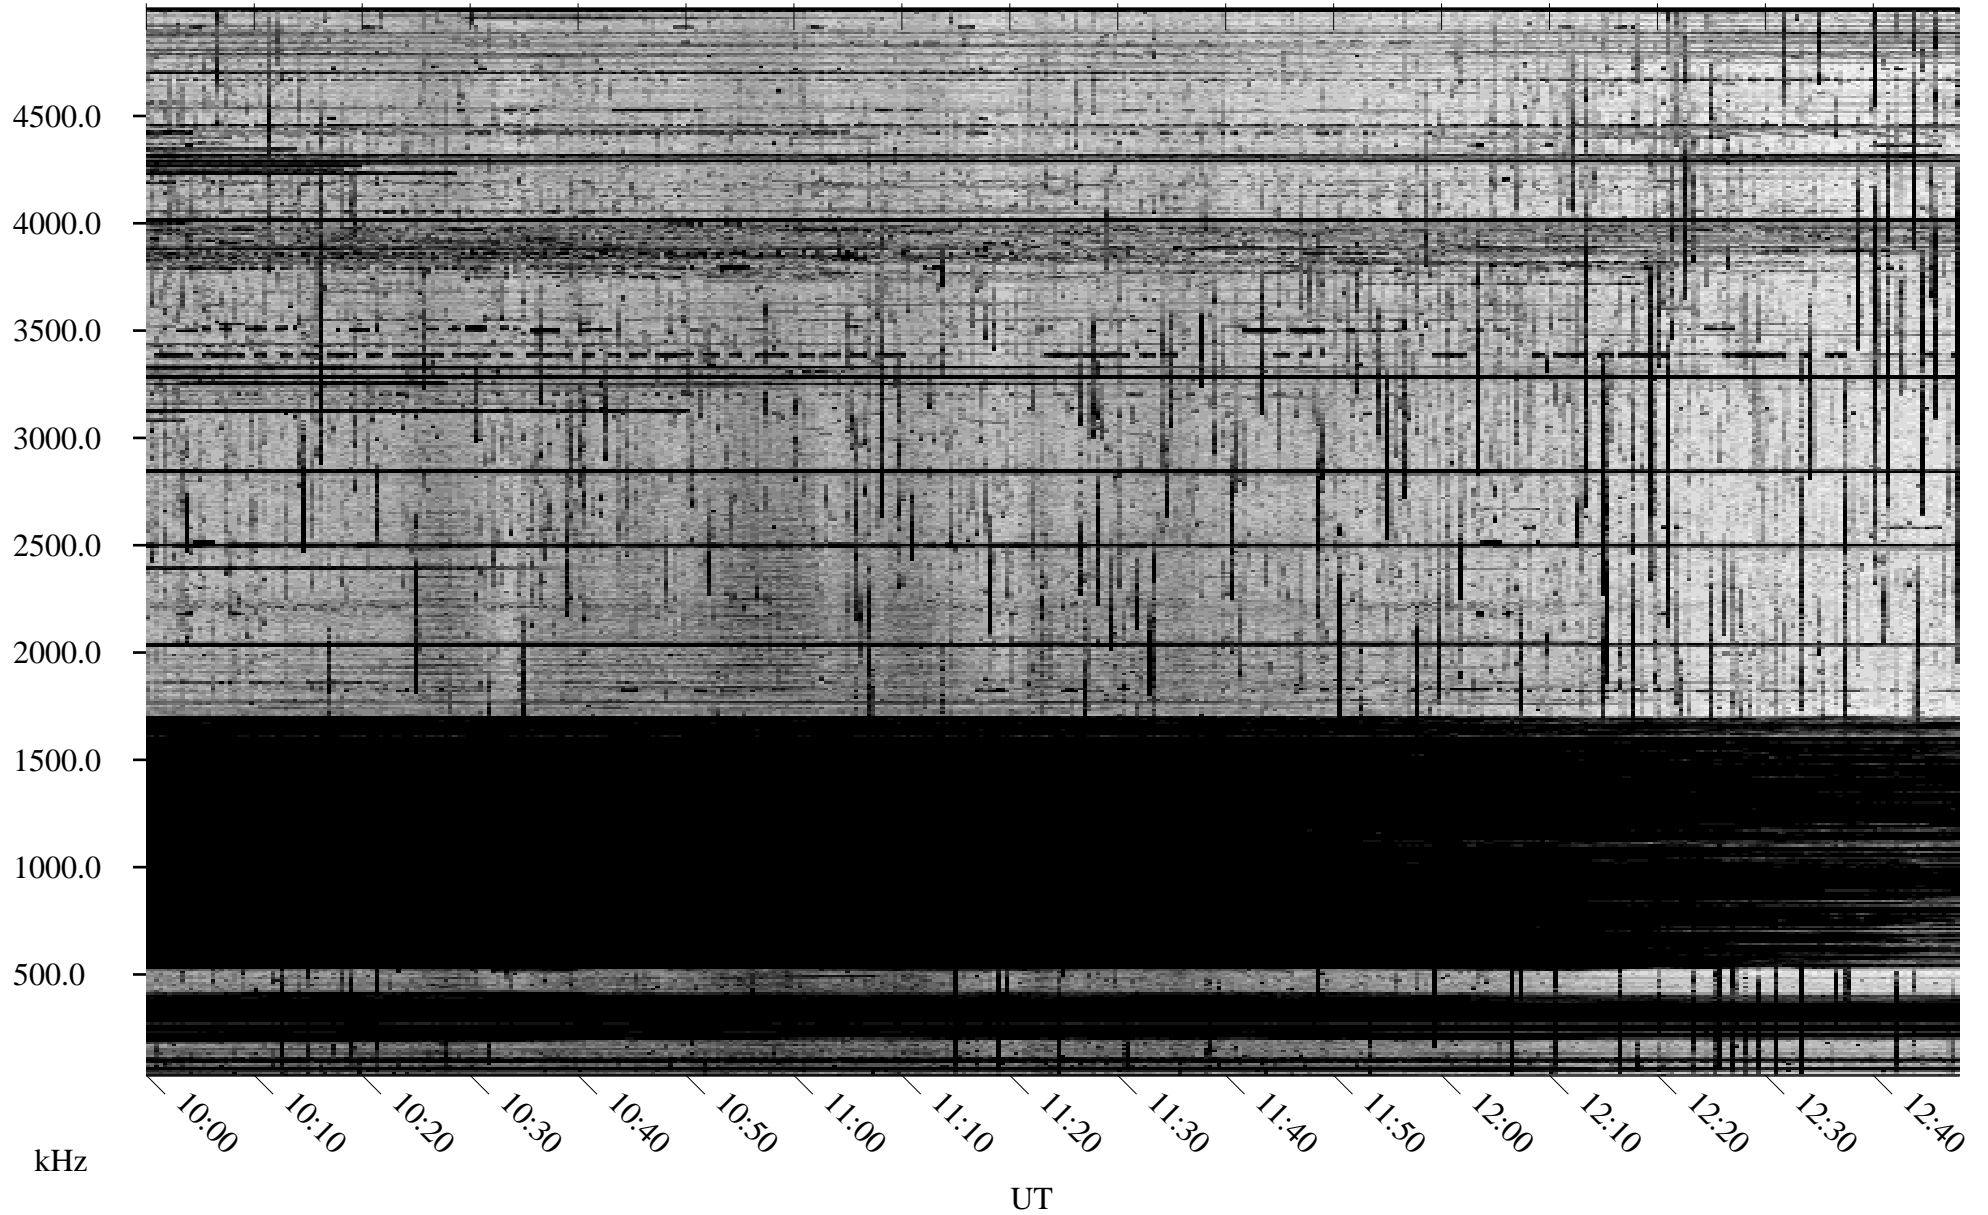

10/10/2003 Churchill, Manitoba

Linear Scale Black = 161 White = 15

ch03282l.z00m max_12

Page 3

10/10/2003 Churchill, Manitoba

Linear Scale Black = 161 White = 15

ch032821.z00m max_12

Page 4

10/10/2003 Churchill, Manitoba

Linear Scale Black = 161 White = 15

ch03282l.z00m max_12

Page 5

10/10/2003 Churchill, Manitoba

Linear Scale Black = 161 White = 15

ch03282l.z00m max_12

Page 6

10/10/2003 Churchill, Manitoba

Linear Scale Black = 161 White = 15

ch03282l.z00m max_12

Page 7

10/10/2003 Churchill, Manitoba

Linear Scale Black = 161 White = 15

ch03282l.z00m max_12

Page 8