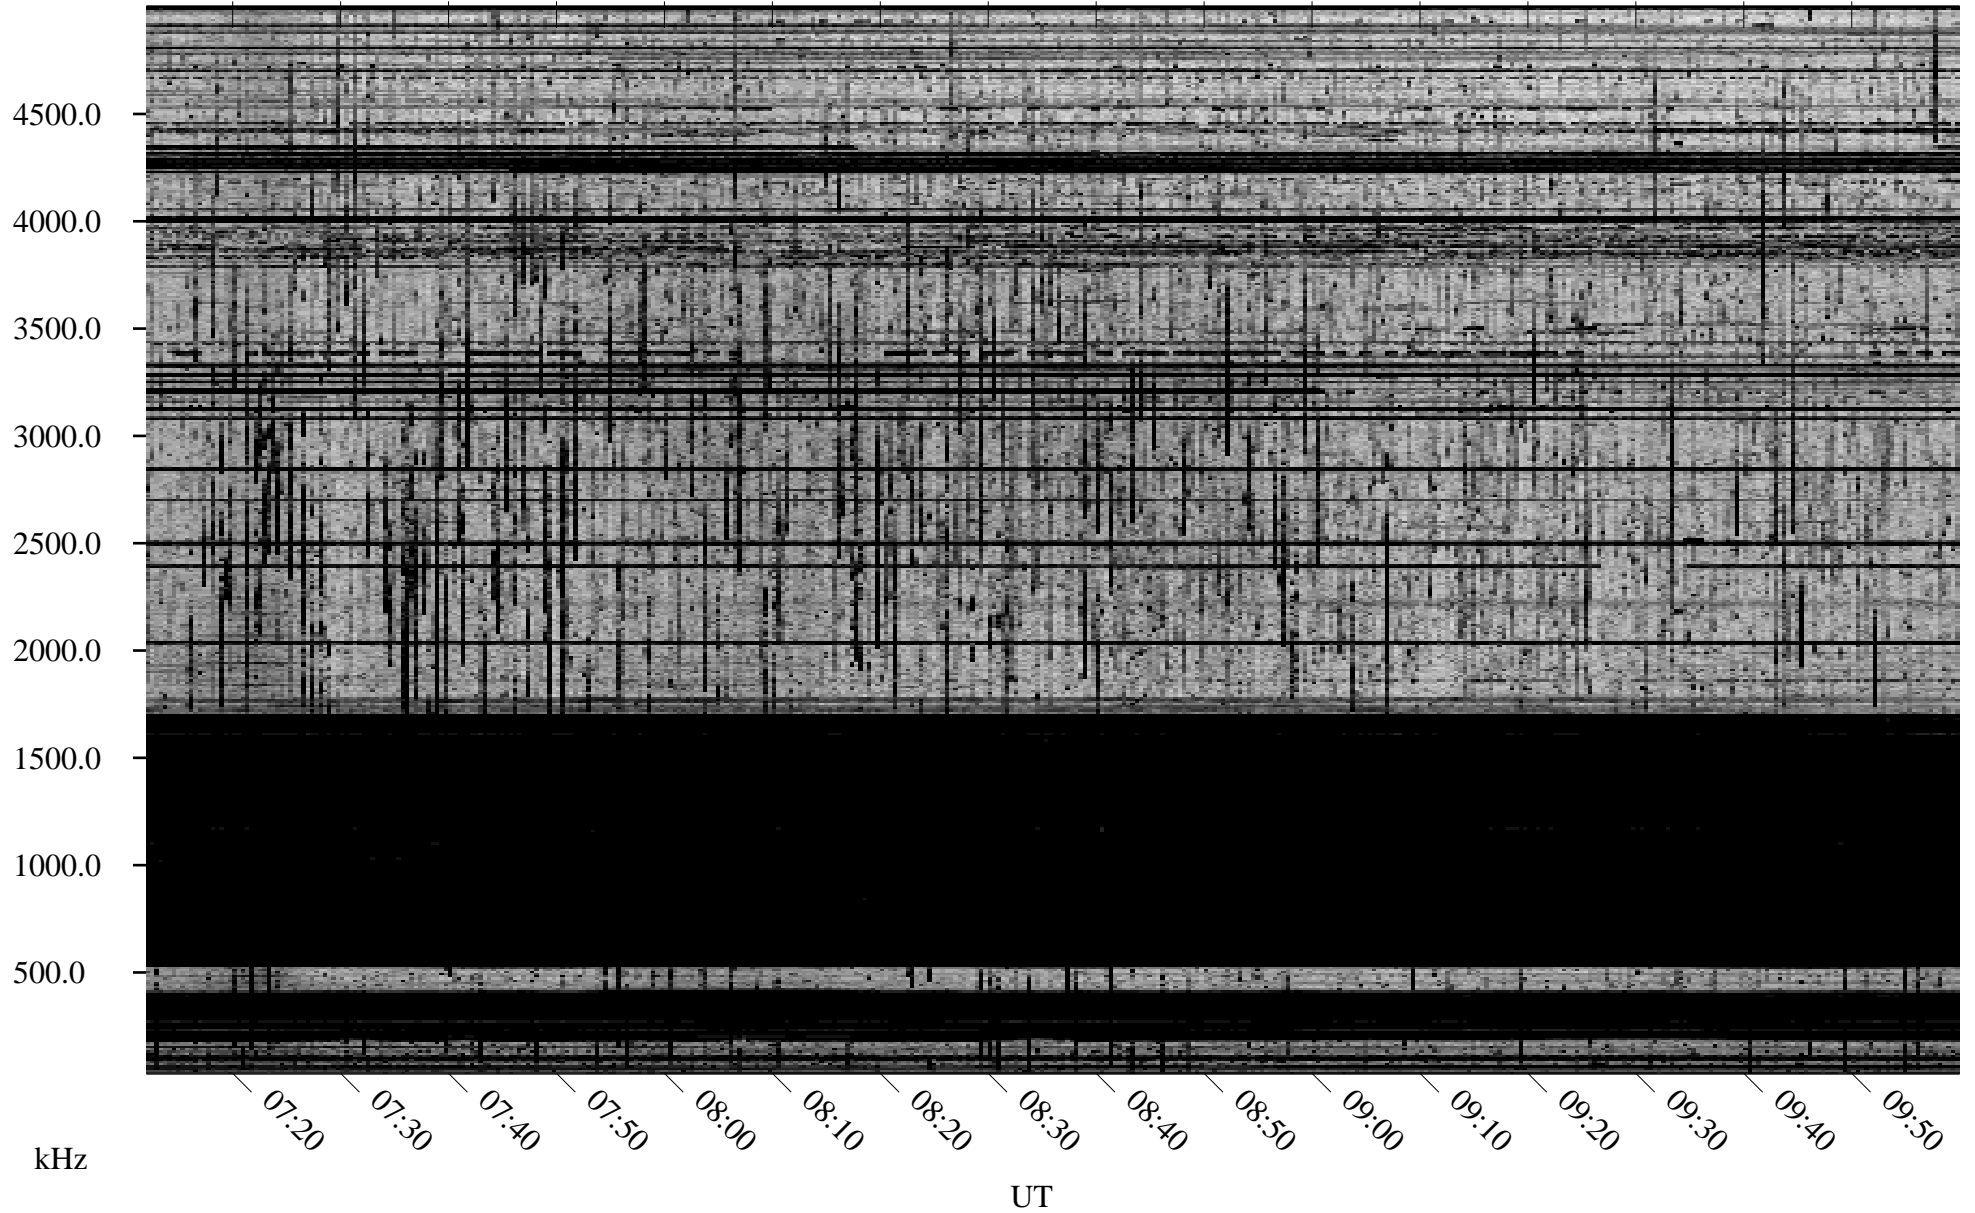

10/09/2003 Churchill, Manitoba

Linear Scale Black = 161 White = 15

ch03282l.z00m max_12

Page 1

10/09/2003 Churchill, Manitoba

Linear Scale Black = 161 White = 15

ch03282l.z00m max_12

Page 2

10/10/2003 Churchill, Manitoba

Linear Scale Black = 161 White = 15

ch03282l.z00m max_12

Page 3

10/10/2003 Churchill, Manitoba

Linear Scale Black = 161 White = 15

ch032821.z00m max_12

Page 4

10/10/2003 Churchill, Manitoba

Linear Scale Black = 161 White = 15

ch03282l.z00m max_12

Page 5

10/10/2003 Churchill, Manitoba

Linear Scale Black = 161 White = 15

ch03282l.z00m max_12

Page 6

10/10/2003 Churchill, Manitoba

Linear Scale Black = 161 White = 15

ch03282l.z00m max_12

Page 7

10/10/2003 Churchill, Manitoba

Linear Scale Black = 161 White = 15

ch03282l.z00m max_12

Page 8