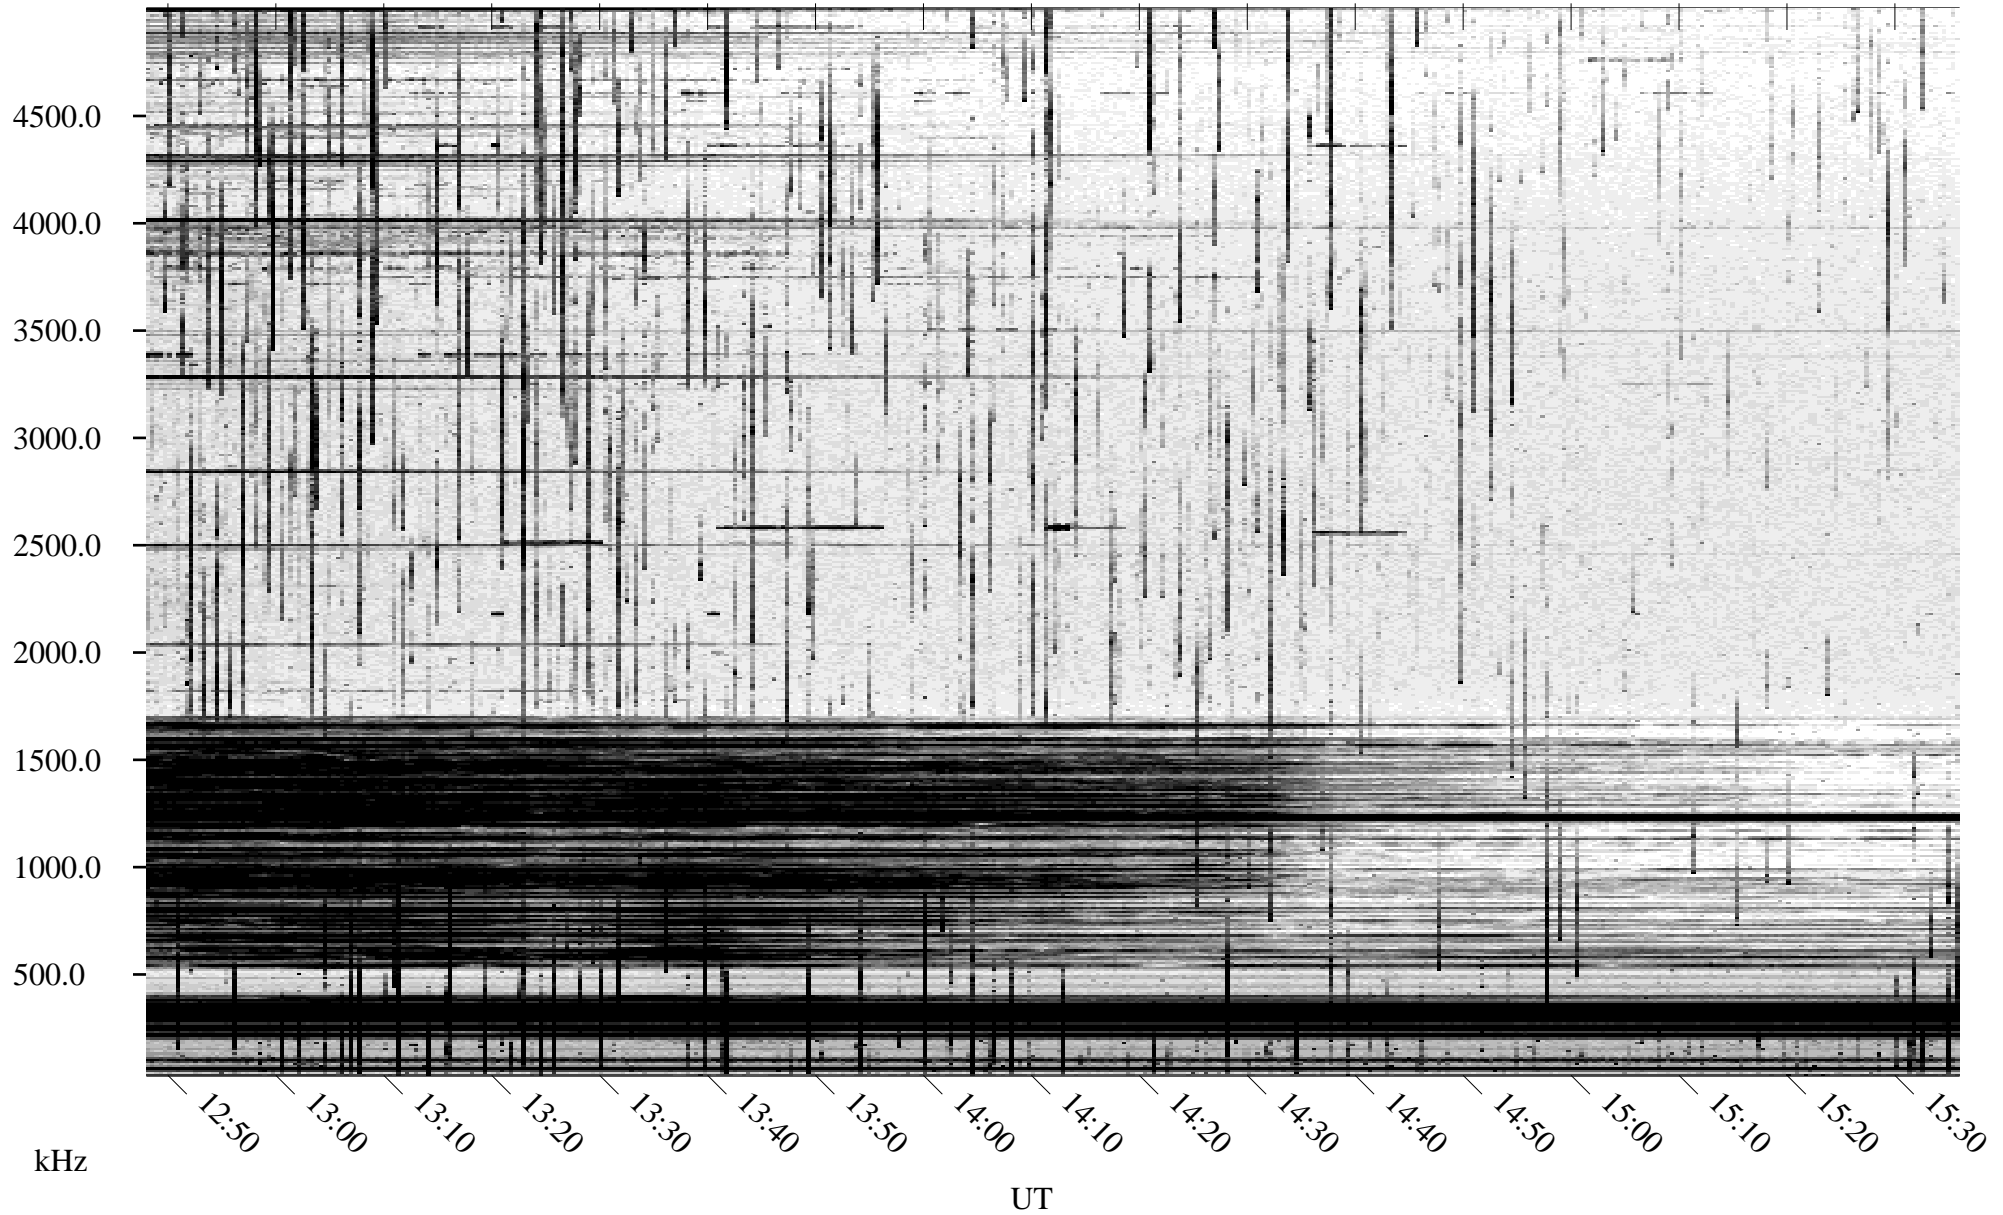

10/09/2003 Churchill, Manitoba

Linear Scale Black = 161 White = 15

ch03282l.z00m max_12

Page 1

10/09/2003 Churchill, Manitoba

Linear Scale Black = 161 White = 15

ch03282l.z00m max_12

Page 2

10/10/2003 Churchill, Manitoba

Linear Scale Black = 161 White = 15

ch03282l.z00m max_12

Page 3

10/10/2003 Churchill, Manitoba

Linear Scale Black = 161 White = 15

ch032821.z00m max_12

Page 4

10/10/2003 Churchill, Manitoba

Linear Scale Black = 161 White = 15

ch03282l.z00m max_12

Page 5

10/10/2003 Churchill, Manitoba

Linear Scale Black = 161 White = 15

ch03282l.z00m max_12

Page 6

10/10/2003 Churchill, Manitoba

Linear Scale Black = 161 White = 15

ch03282l.z00m max_12

Page 7

10/10/2003 Churchill, Manitoba

Linear Scale Black = 161 White = 15

ch03282l.z00m max_12

Page 8