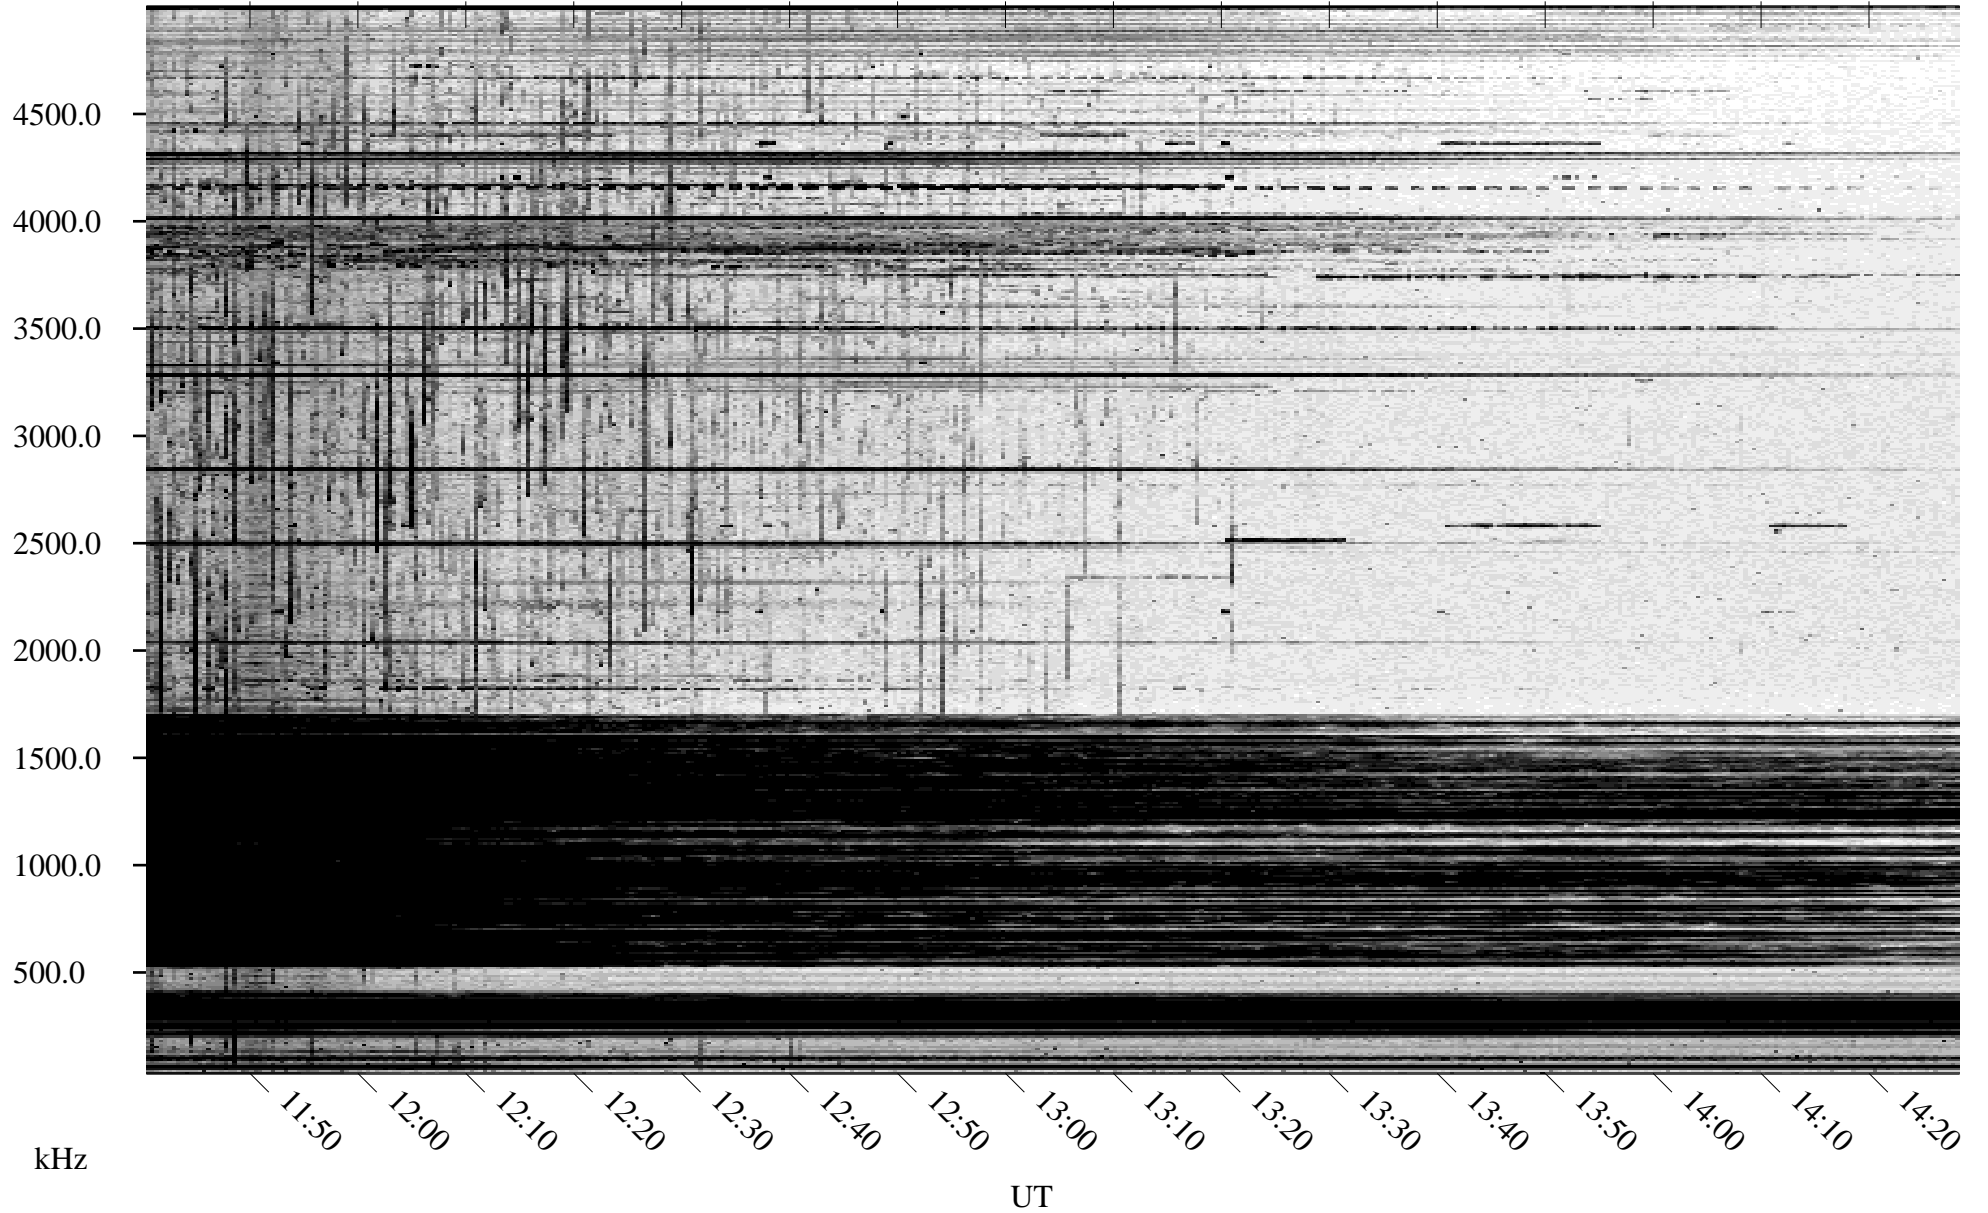

10/10/2003 Churchill, Manitoba

Linear Scale Black = 161 White = 15

ch03283l.z01m max_12

Page 1

10/11/2003 Churchill, Manitoba

Linear Scale Black = 161 White = 15

ch03283l.z01m max_12

Page 2

10/11/2003 Churchill, Manitoba

Linear Scale Black = 161 White = 15

ch03283l.z01m max_12

Page 5

10/11/2003 Churchill, Manitoba

Linear Scale Black = 161 White = 15

ch03283l.z01m max_12

Page 6

10/11/2003 Churchill, Manitoba

Linear Scale Black = 161 White = 15

ch03283l.z01m max_12

Page 7

10/11/2003 Churchill, Manitoba

Linear Scale Black = 161 White = 15

ch03283l.z01m max_12