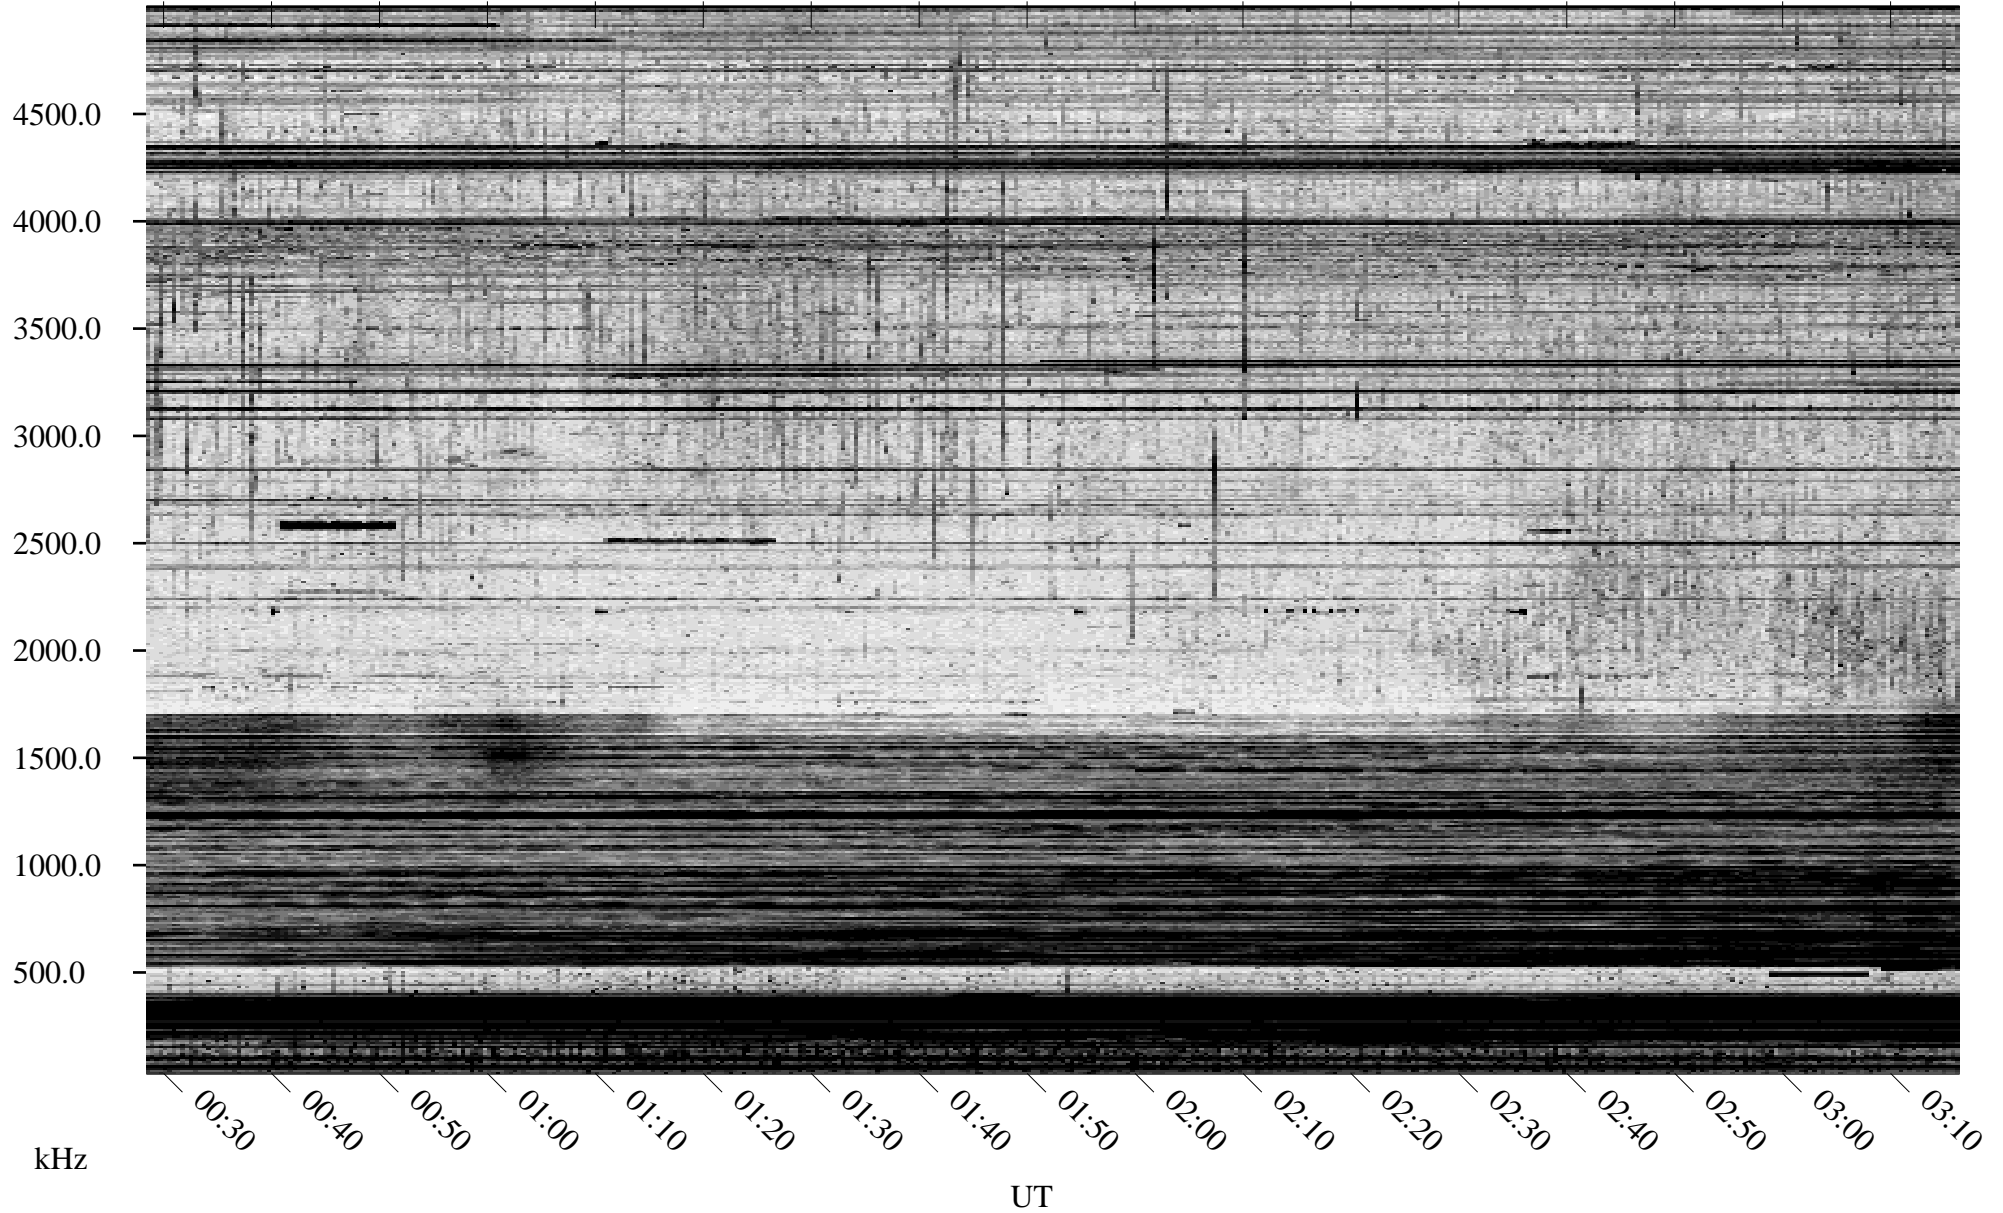

10/10/2003 Churchill, Manitoba

Linear Scale Black = 161 White = 15

ch03283l.z01m max_12

Page 1

10/11/2003 Churchill, Manitoba

Linear Scale Black = 161 White = 15

ch03283l.z01m max_12

Page 2

10/11/2003 Churchill, Manitoba

Linear Scale Black = 161 White = 15

ch03283l.z01m max_12

Page 3

10/11/2003 Churchill, Manitoba

Linear Scale Black = 161 White = 15

ch03283l.z01m max_12

Page 4

10/11/2003 Churchill, Manitoba

Linear Scale Black = 161 White = 15

ch03283l.z01m max_12

Page 5

10/11/2003 Churchill, Manitoba

Linear Scale Black = 161 White = 15

ch03283l.z01m max_12

Page 6

10/11/2003 Churchill, Manitoba

Linear Scale Black = 161 White = 15

ch03283l.z01m max_12

Page 7

10/11/2003 Churchill, Manitoba

Linear Scale Black = 161 White = 15

ch03283l.z01m max_12