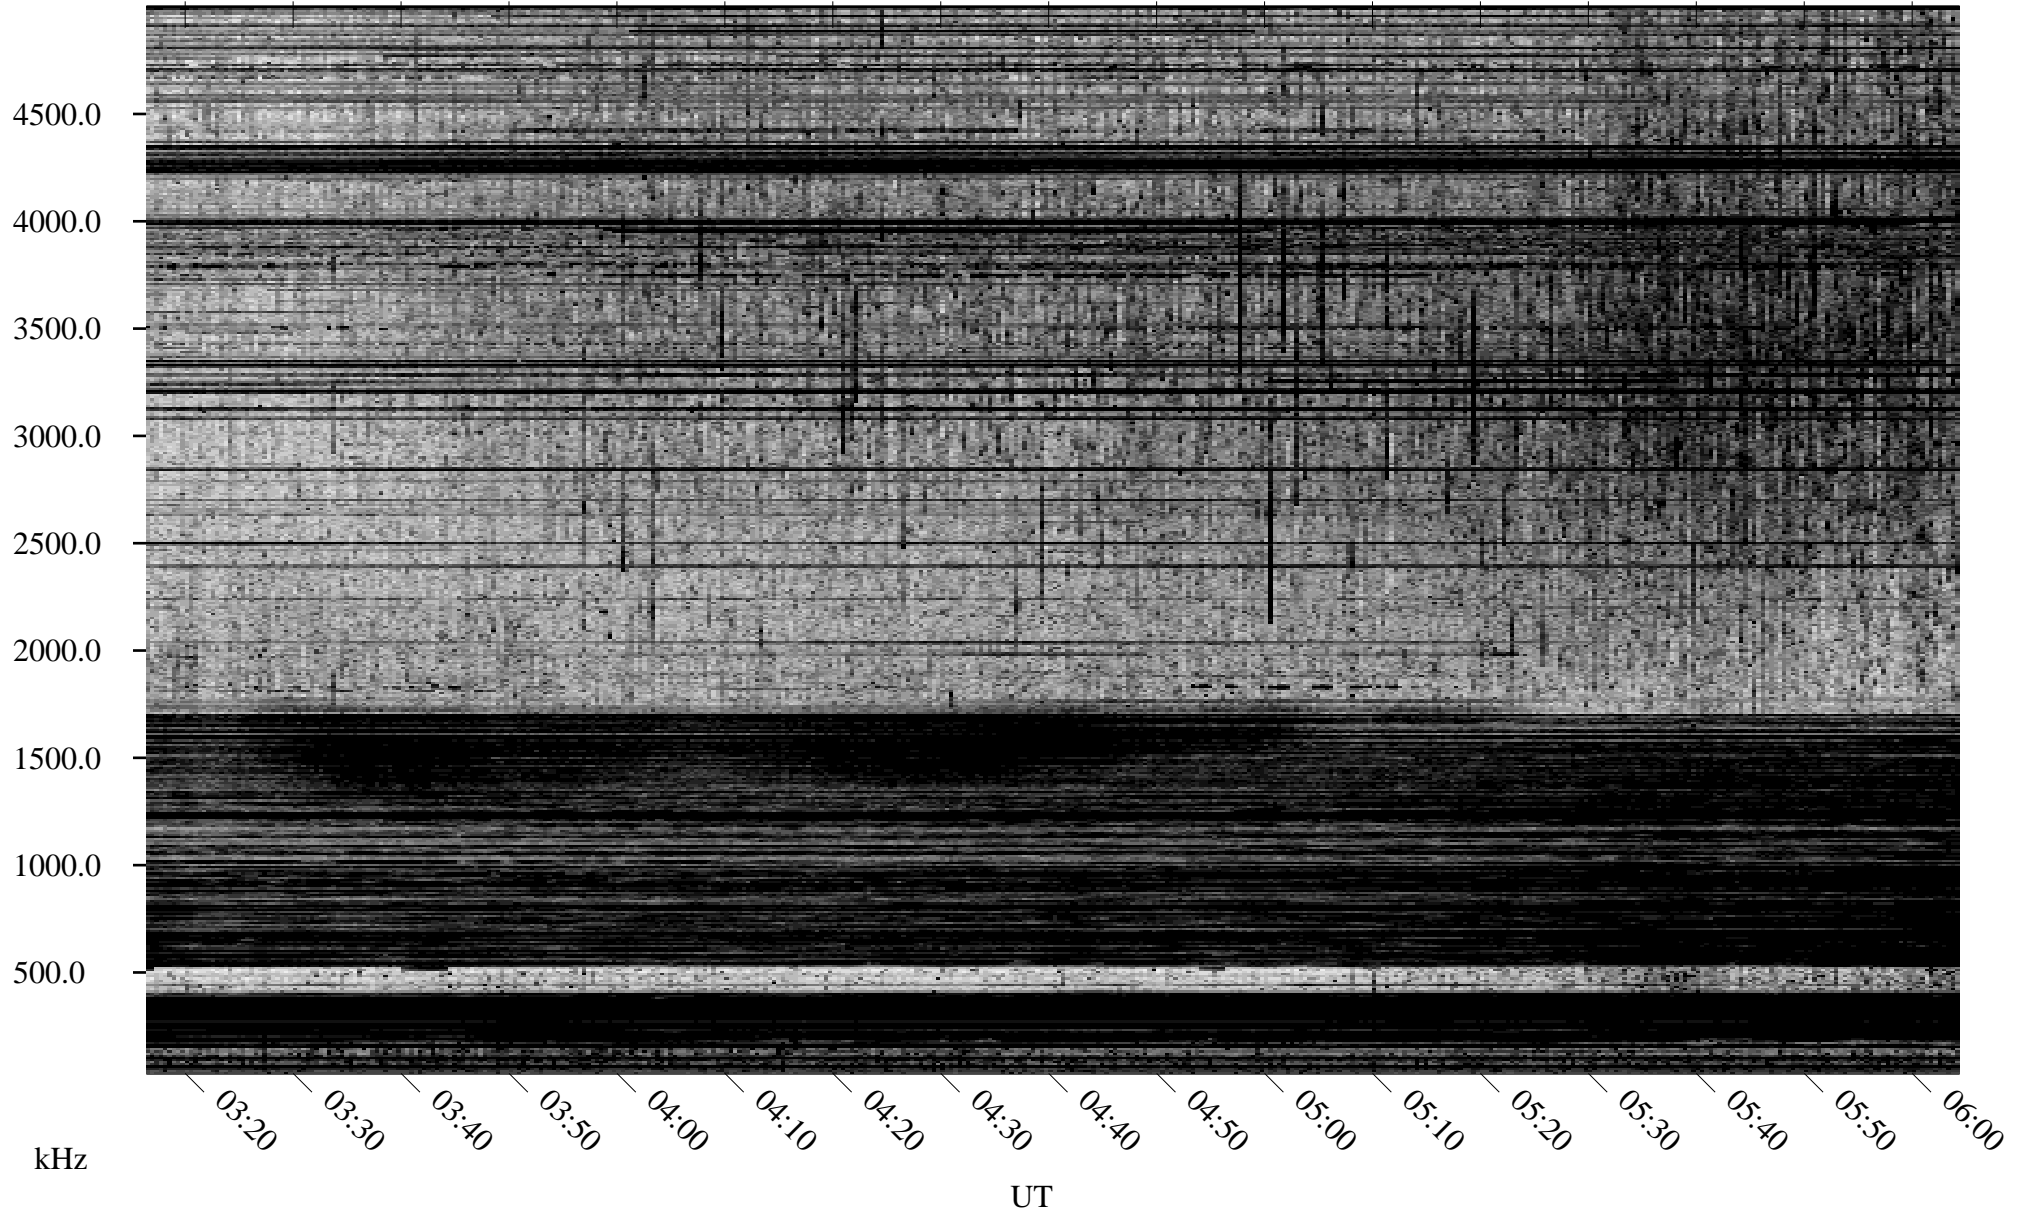

10/10/2003 Churchill, Manitoba

Linear Scale Black = 161 White = 15

ch03283l.z01m max_12

Page 1

10/11/2003 Churchill, Manitoba

Linear Scale Black = 161 White = 15

ch03283l.z01m max_12

Page 2

10/11/2003 Churchill, Manitoba

Linear Scale Black = 161 White = 15

ch03283l.z01m max_12

Page 3

10/11/2003 Churchill, Manitoba

Linear Scale Black = 161 White = 15

ch03283l.z01m max_12

Page 4

10/11/2003 Churchill, Manitoba

Linear Scale Black = 161 White = 15

ch03283l.z01m max_12

Page 5

10/11/2003 Churchill, Manitoba

Linear Scale Black = 161 White = 15

ch03283l.z01m max_12

Page 6

10/11/2003 Churchill, Manitoba

Linear Scale Black = 161 White = 15

ch03283l.z01m max_12

Page 7

10/11/2003 Churchill, Manitoba

Linear Scale Black = 161 White = 15

ch03283l.z01m max_12