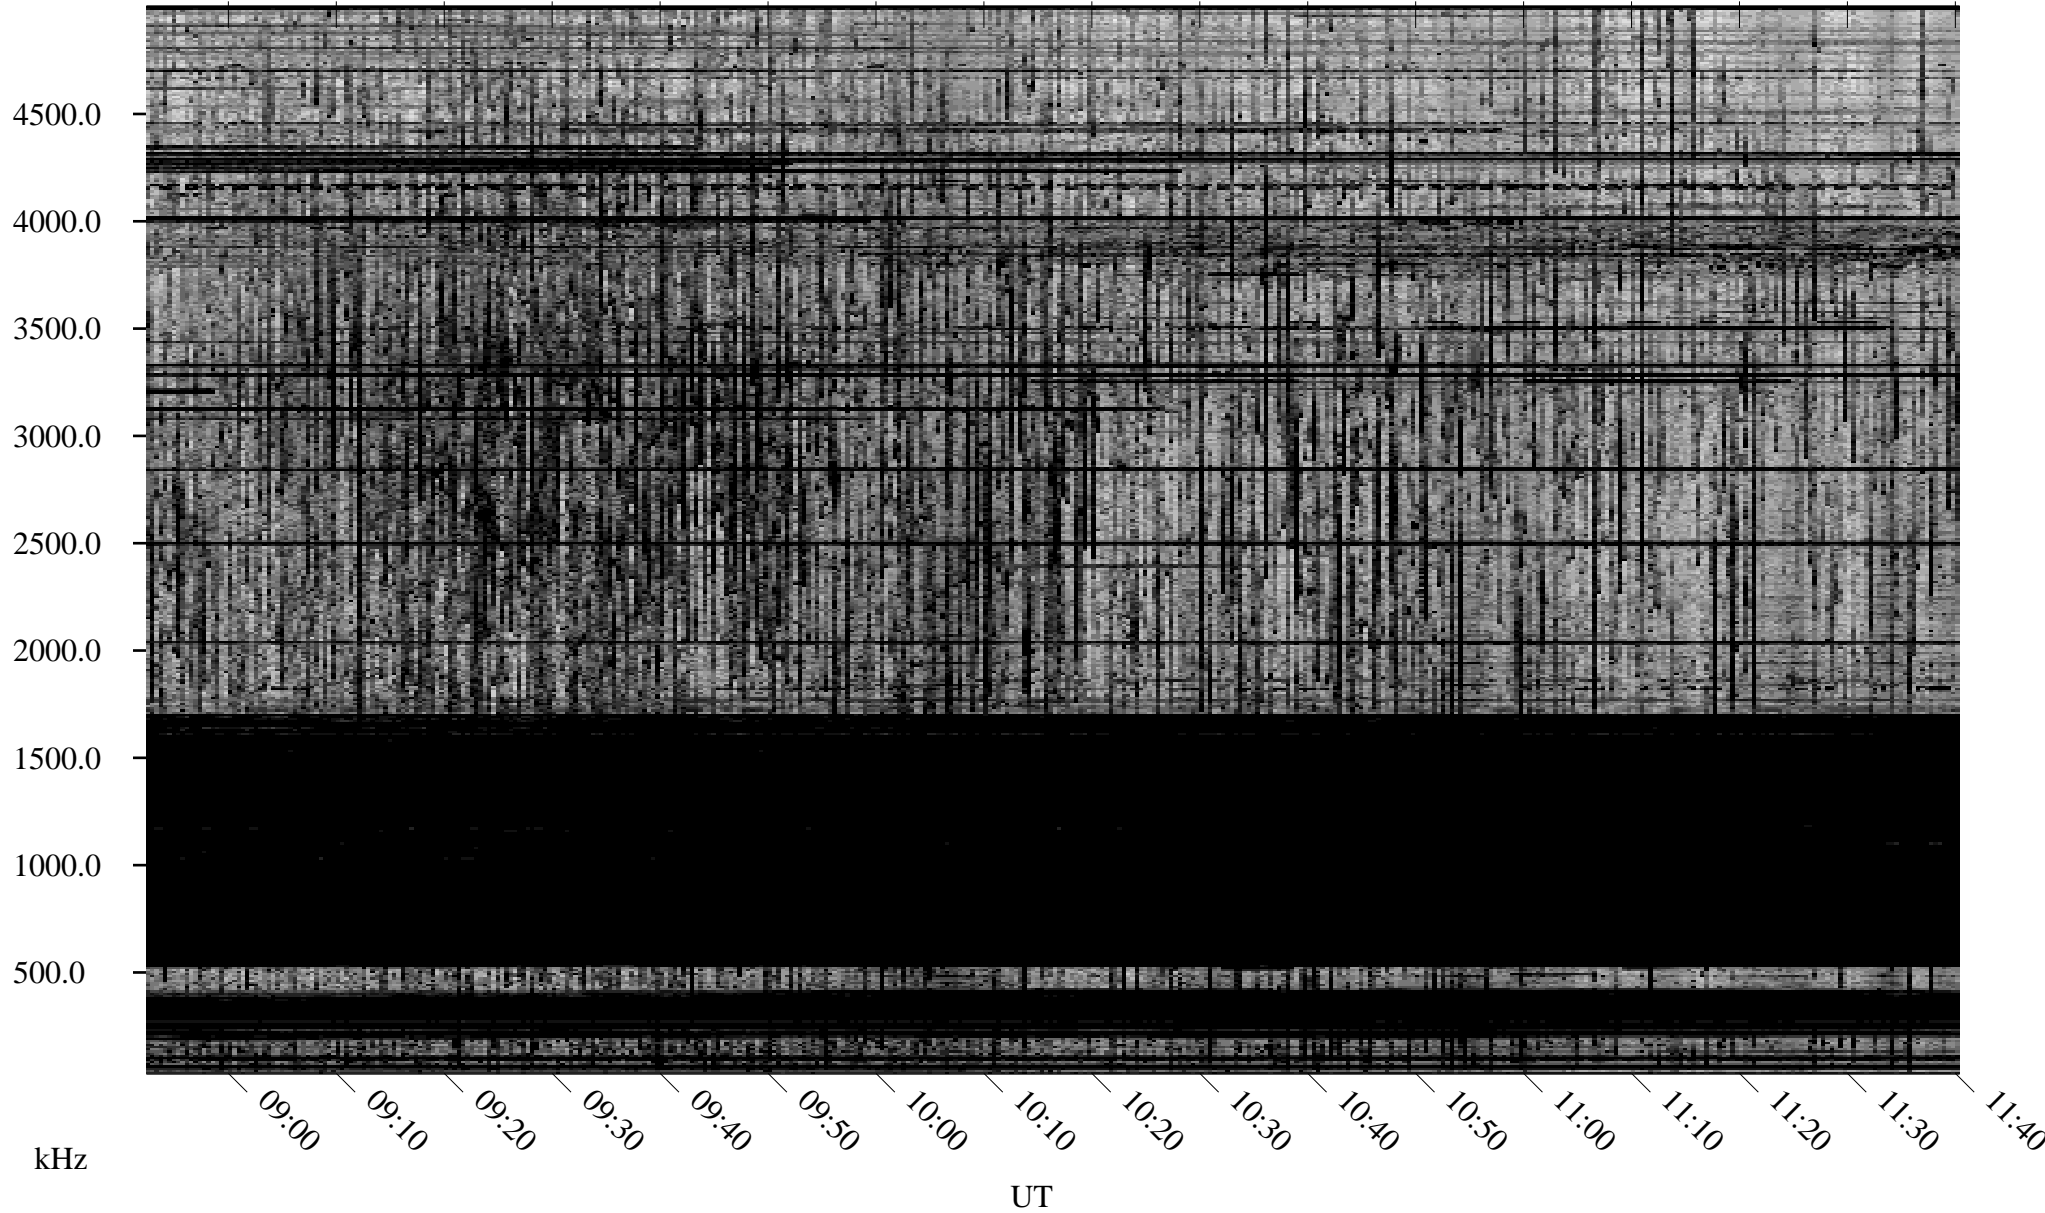

10/10/2003 Churchill, Manitoba

Linear Scale Black = 161 White = 15

ch03283l.z01m max_12

Page 1

10/11/2003 Churchill, Manitoba

Linear Scale Black = 161 White = 15

ch03283l.z01m max_12

Page 2

10/11/2003 Churchill, Manitoba

Linear Scale Black = 161 White = 15

ch03283l.z01m max_12

Page 3

10/11/2003 Churchill, Manitoba

Linear Scale Black = 161 White = 15

ch03283l.z01m max_12

Page 4

10/11/2003 Churchill, Manitoba

Linear Scale Black = 161 White = 15

ch03283l.z01m max_12

Page 5

10/11/2003 Churchill, Manitoba

Linear Scale Black = 161 White = 15

ch03283l.z01m max_12

Page 6

10/11/2003 Churchill, Manitoba

Linear Scale Black = 161 White = 15

ch03283l.z01m max_12

Page 7

10/11/2003 Churchill, Manitoba

Linear Scale Black = 161 White = 15

ch03283l.z01m max_12