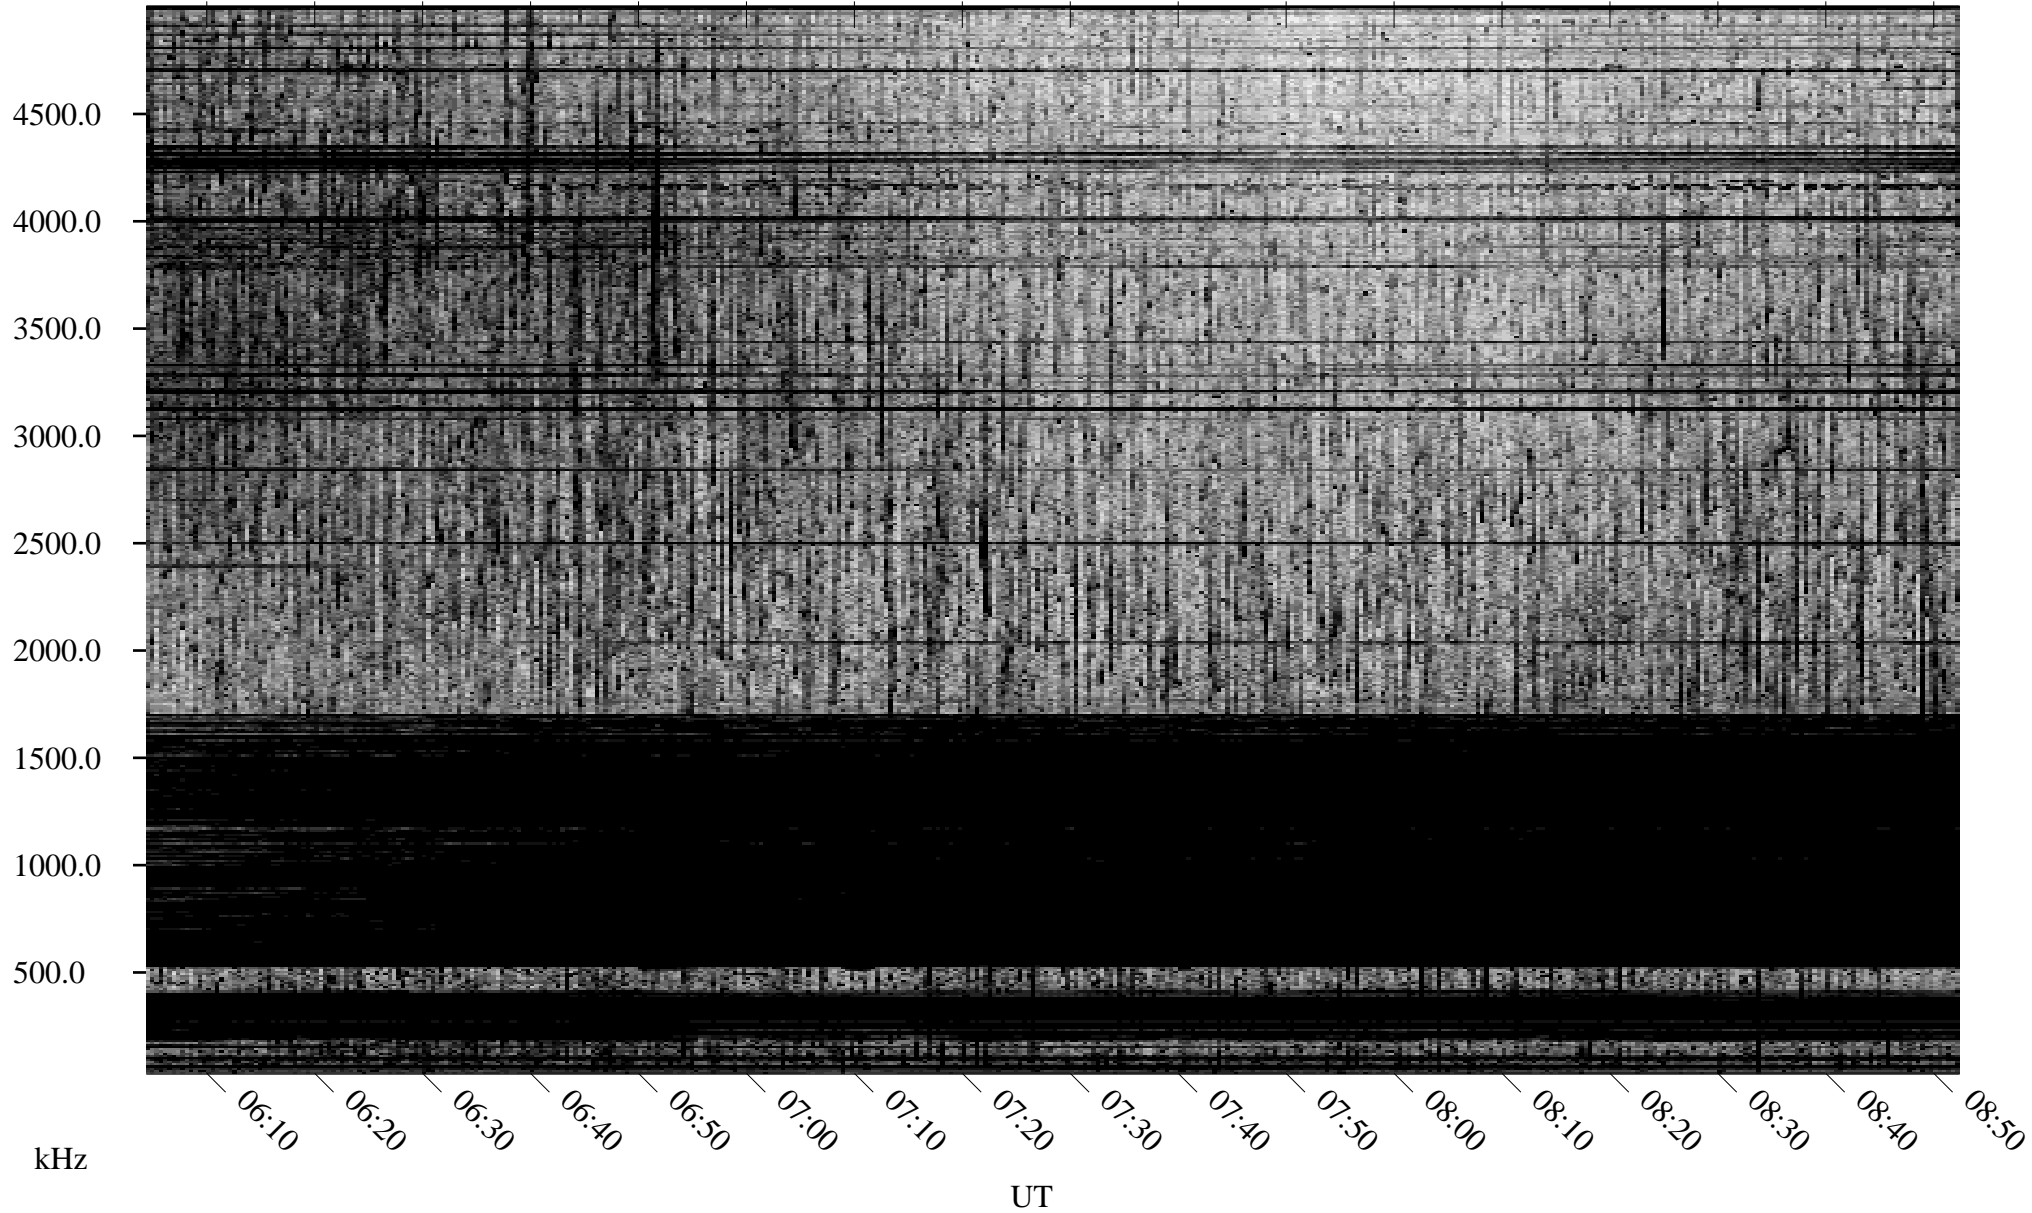

10/10/2003 Churchill, Manitoba

Linear Scale Black = 161 White = 15

ch03283l.z01m max_12

Page 1

10/11/2003 Churchill, Manitoba

Linear Scale Black = 161 White = 15

ch03283l.z01m max_12

Page 2

10/11/2003 Churchill, Manitoba

Linear Scale Black = 161 White = 15

ch03283l.z01m max_12

Page 3

10/11/2003 Churchill, Manitoba

Linear Scale Black = 161 White = 15

ch03283l.z01m max_12

Page 4

10/11/2003 Churchill, Manitoba

Linear Scale Black = 161 White = 15

ch03283l.z01m max_12

Page 5

10/11/2003 Churchill, Manitoba

Linear Scale Black = 161 White = 15

ch03283l.z01m max_12

Page 6

10/11/2003 Churchill, Manitoba

Linear Scale Black = 161 White = 15

ch03283l.z01m max_12

Page 7

10/11/2003 Churchill, Manitoba

Linear Scale Black = 161 White = 15

ch03283l.z01m max_12