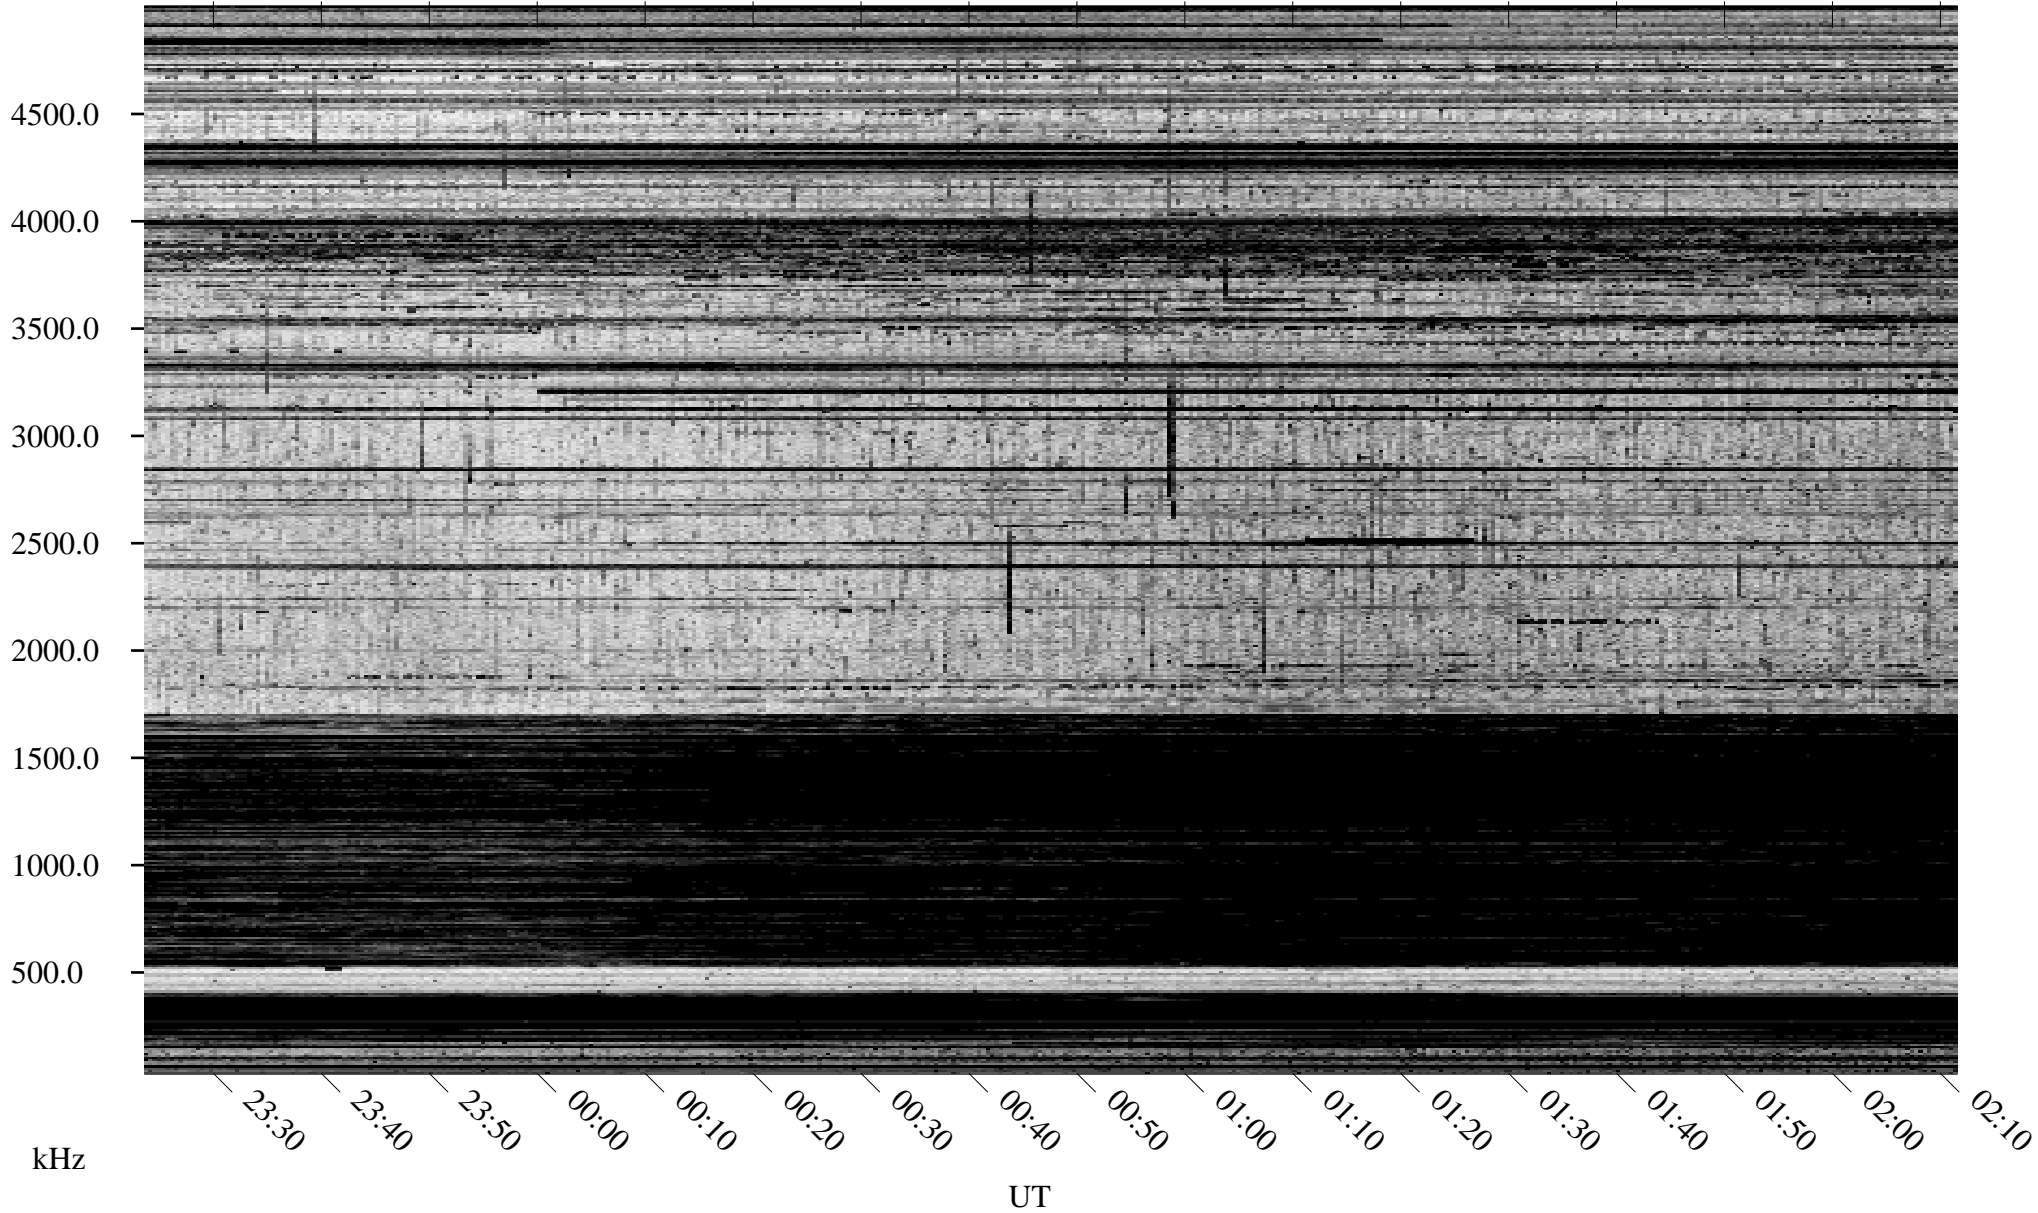

10/11/2003 Churchill, Manitoba

Linear Scale Black = 161 White = 15

ch03284l.z00m max_12

Page 1

10/11/2003 Churchill, Manitoba

Linear Scale Black = 161 White = 15

ch03284l.z00m max_12

Page 2

10/12/2003 Churchill, Manitoba

Linear Scale Black = 161 White = 15

ch03284l.z00m max_12

Page 3

10/12/2003 Churchill, Manitoba

Linear Scale Black = 161 White = 15

ch03284l.z00m max_12

Page 4

10/12/2003 Churchill, Manitoba

Linear Scale Black = 161 White = 15

ch03284l.z00m max_12

Page 5

10/12/2003 Churchill, Manitoba

Linear Scale Black = 161 White = 15

ch03284l.z00m max_12

Page 6

10/12/2003 Churchill, Manitoba

Linear Scale Black = 161 White = 15

ch03284l.z00m max_12

Page 7

10/12/2003 Churchill, Manitoba

Linear Scale Black = 161 White = 15

ch03284l.z00m max_12

Page 8