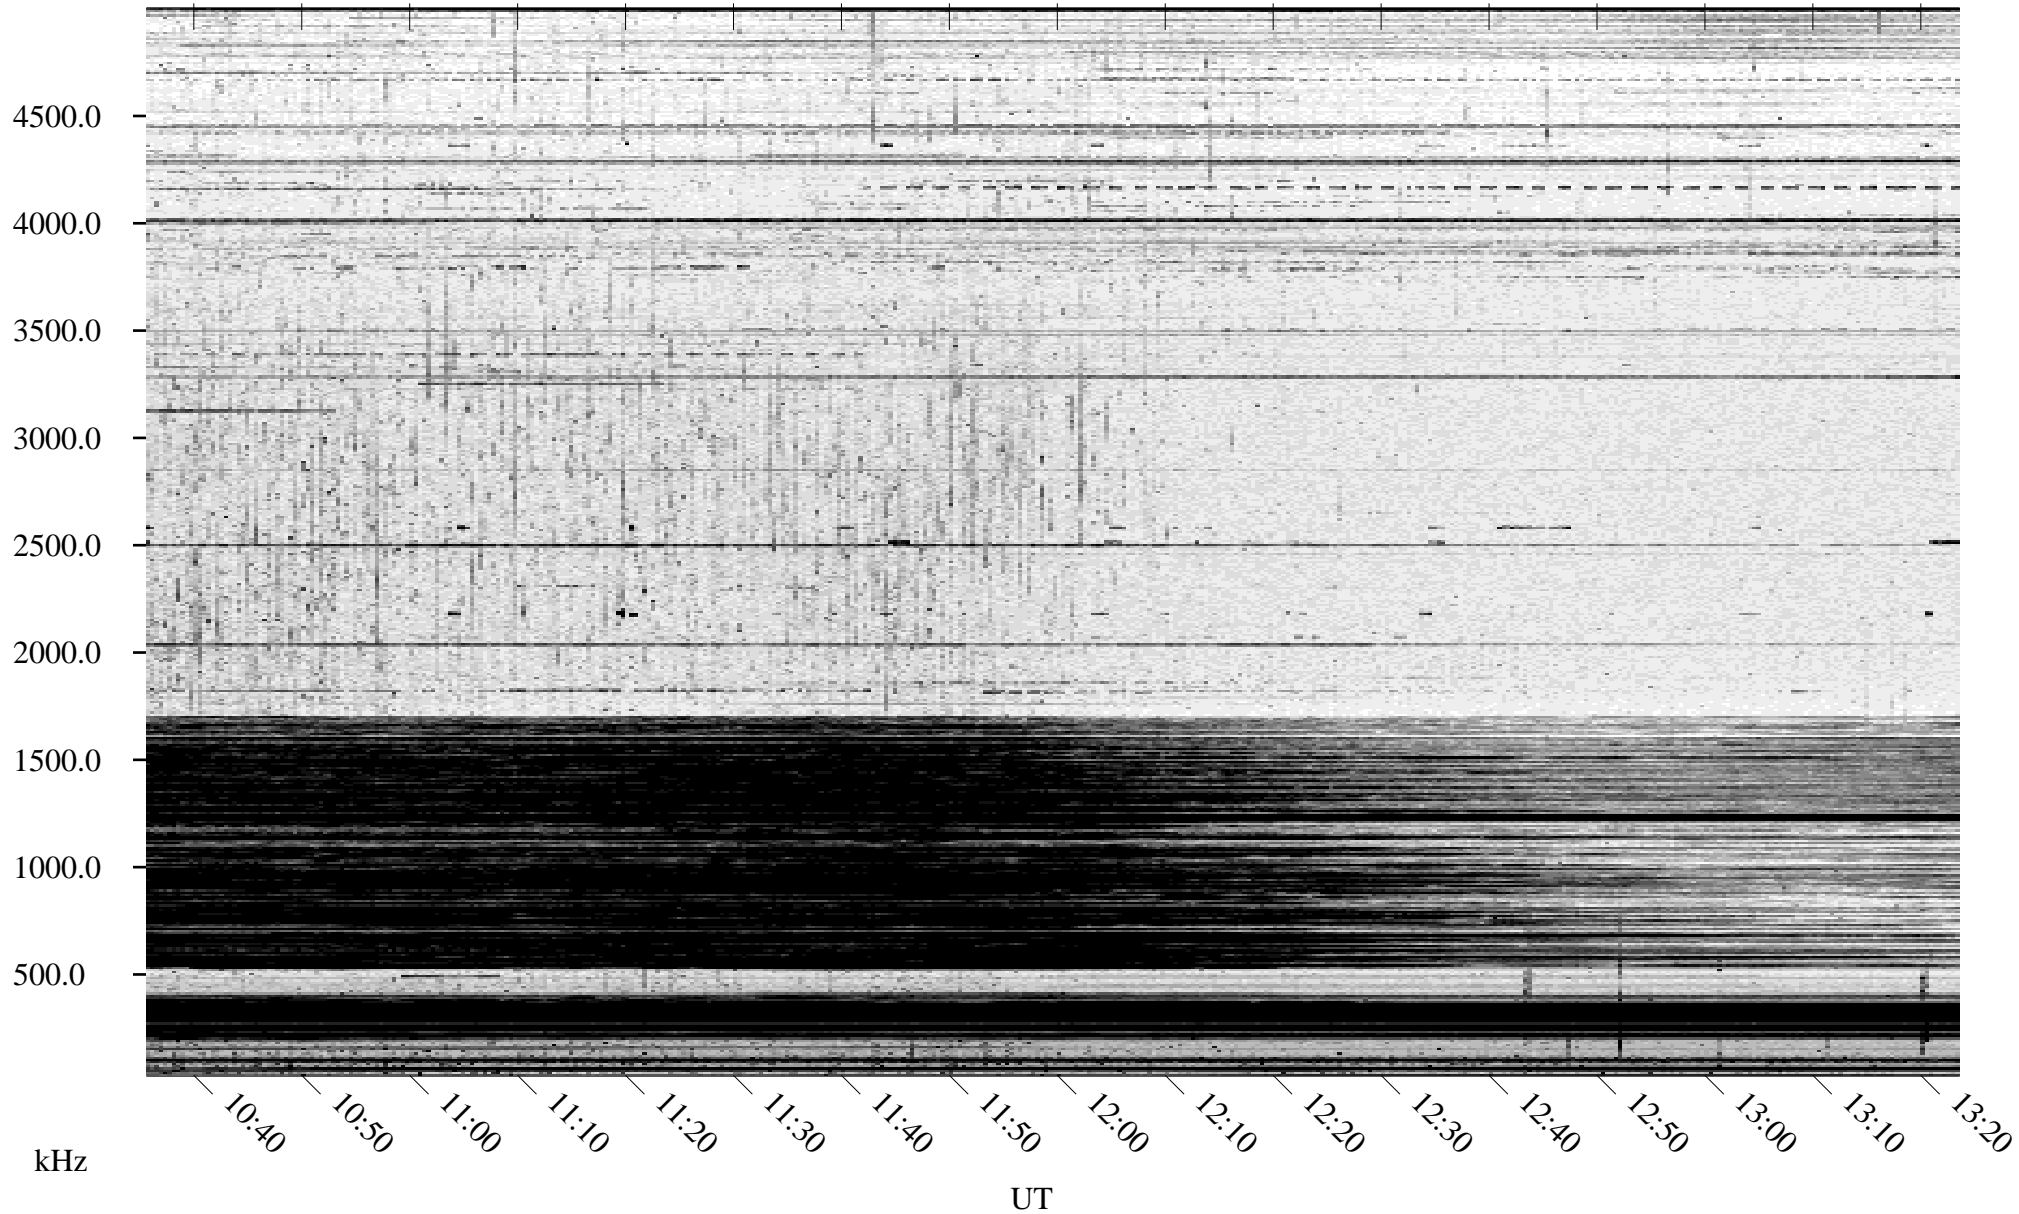

10/12/2003 Churchill, Manitoba

Linear Scale Black = 161 White = 15

ch03284l.z00m max_12

Page 3

10/12/2003 Churchill, Manitoba

Linear Scale Black = 161 White = 15

ch03284l.z00m max_12

Page 4

10/12/2003 Churchill, Manitoba

Linear Scale Black = 161 White = 15

ch03284l.z00m max_12

Page 5

10/12/2003 Churchill, Manitoba

Linear Scale Black = 161 White = 15

ch03284l.z00m max_12

Page 6

10/12/2003 Churchill, Manitoba

Linear Scale Black = 161 White = 15

ch03284l.z00m max_12

Page 7

10/12/2003 Churchill, Manitoba

Linear Scale Black = 161 White = 15

ch03284l.z00m max_12

Page 8