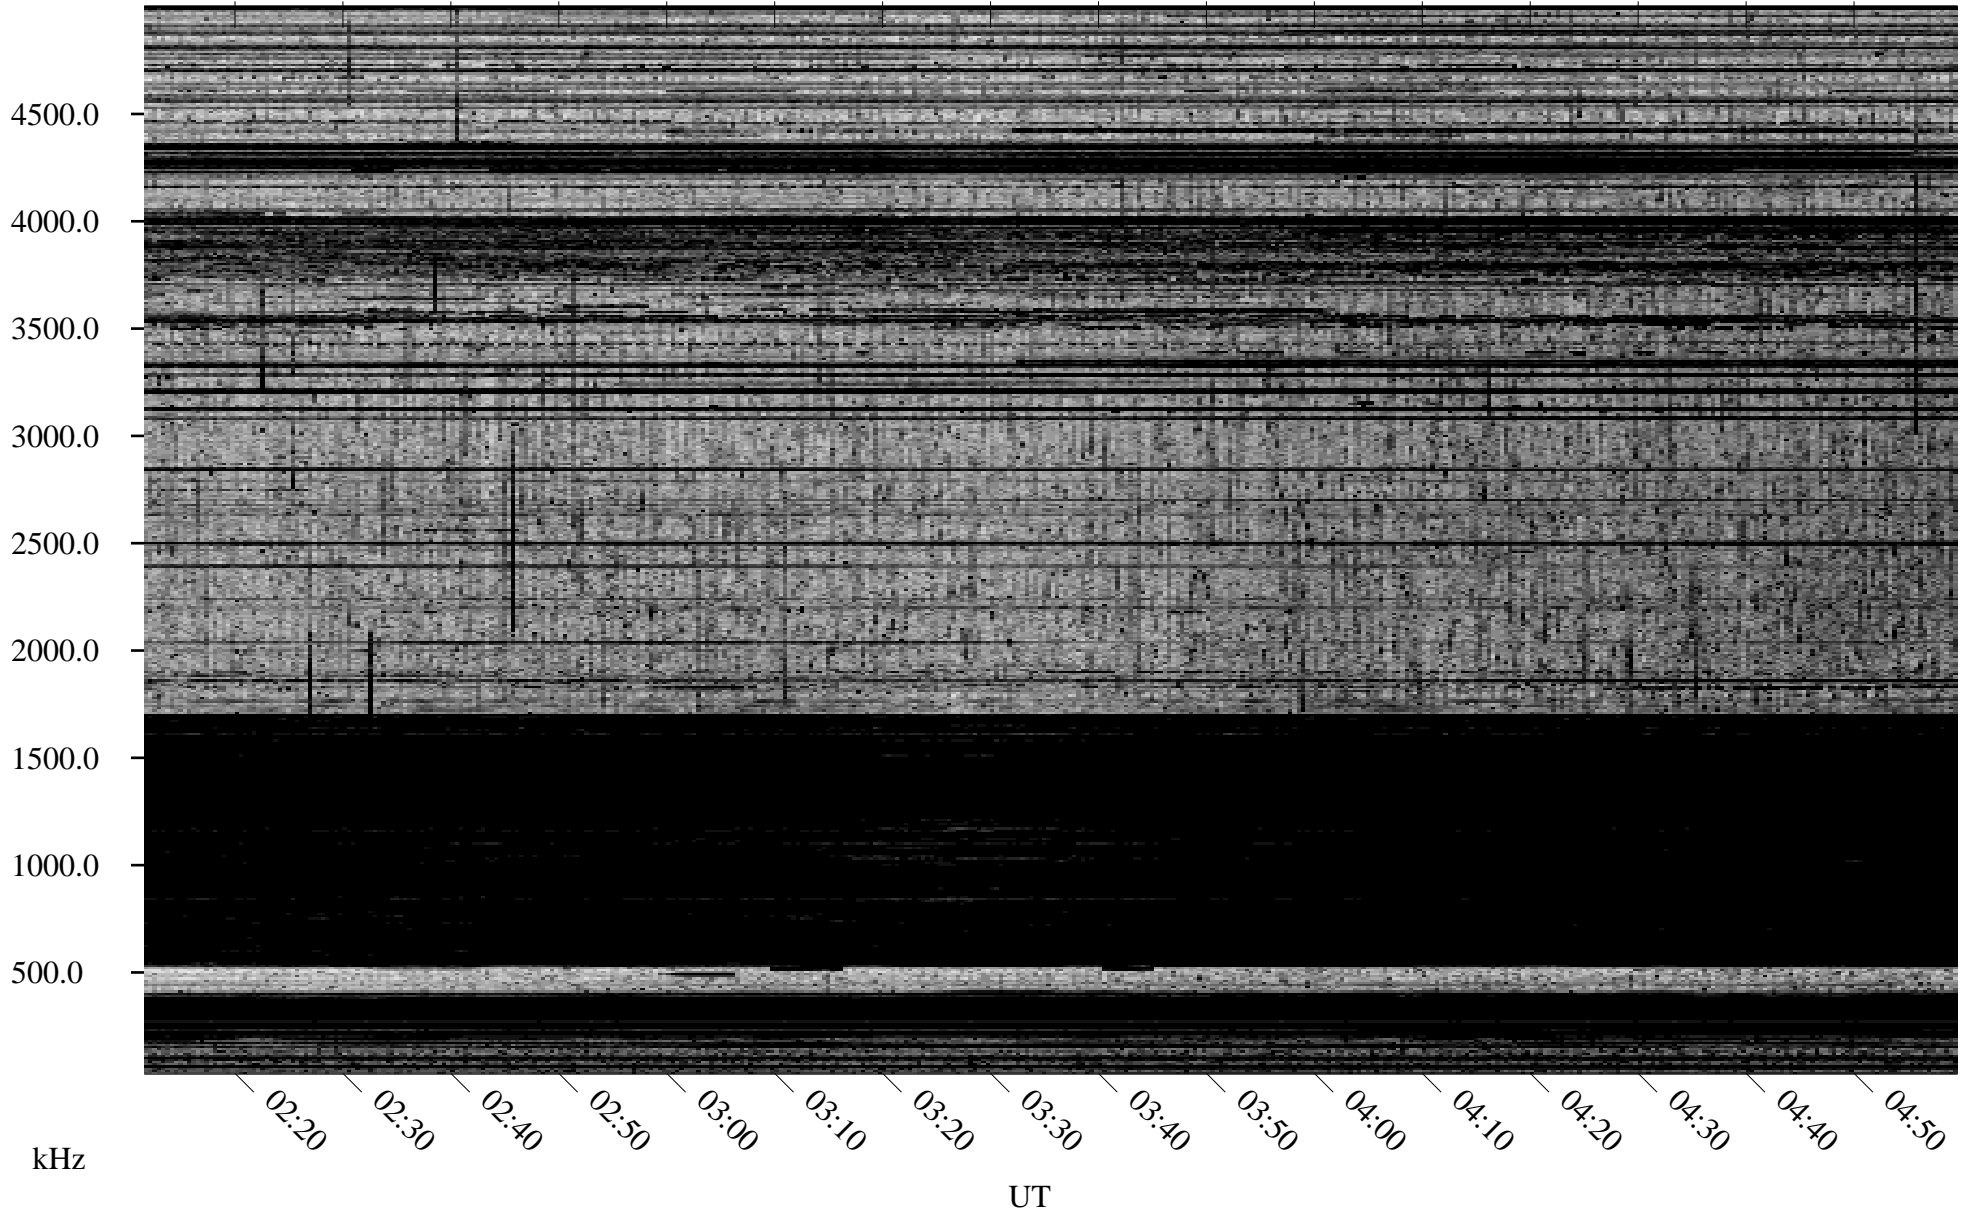

10/11/2003 Churchill, Manitoba

Linear Scale Black = 161 White = 15

ch03284l.z00m max_12

Page 1

10/11/2003 Churchill, Manitoba

Linear Scale Black = 161 White = 15

ch03284l.z00m max_12

Page 2

10/12/2003 Churchill, Manitoba

Linear Scale Black = 161 White = 15

ch03284l.z00m max_12

Page 3

10/12/2003 Churchill, Manitoba

Linear Scale Black = 161 White = 15

ch03284l.z00m max_12

Page 4

10/12/2003 Churchill, Manitoba

Linear Scale Black = 161 White = 15

ch03284l.z00m max_12

Page 5

10/12/2003 Churchill, Manitoba

Linear Scale Black = 161 White = 15

ch03284l.z00m max_12

Page 6

10/12/2003 Churchill, Manitoba

Linear Scale Black = 161 White = 15

ch03284l.z00m max_12

Page 7

10/12/2003 Churchill, Manitoba

Linear Scale Black = 161 White = 15

ch03284l.z00m max_12

Page 8