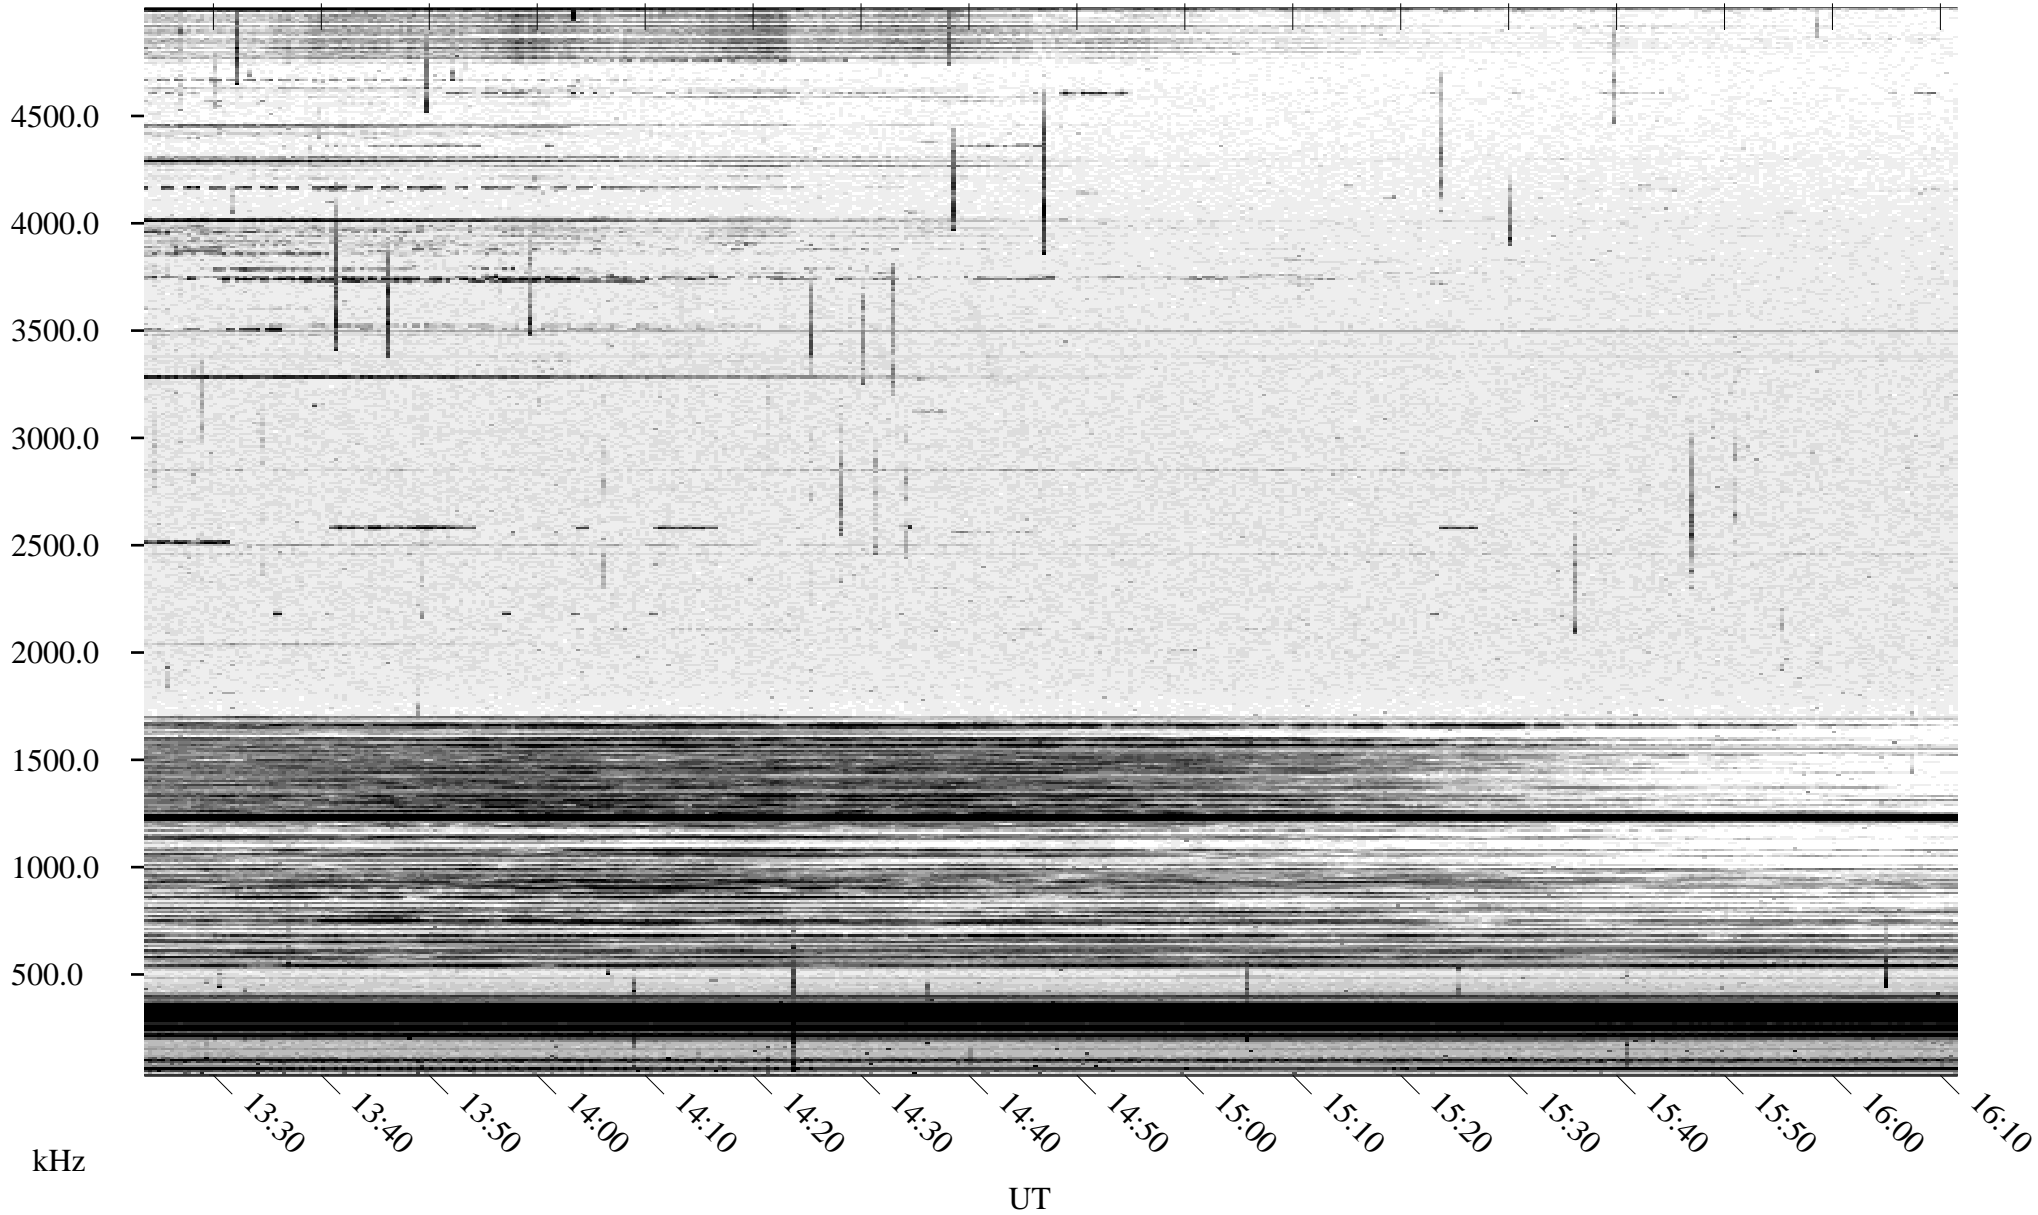

10/11/2003 Churchill, Manitoba

Linear Scale Black = 161 White = 15

ch03284l.z00m max_12

Page 1

10/11/2003 Churchill, Manitoba

Linear Scale Black = 161 White = 15

ch03284l.z00m max_12

Page 2

10/12/2003 Churchill, Manitoba

Linear Scale Black = 161 White = 15

ch03284l.z00m max_12

Page 3

10/12/2003 Churchill, Manitoba

Linear Scale Black = 161 White = 15

ch03284l.z00m max_12

Page 4

10/12/2003 Churchill, Manitoba

Linear Scale Black = 161 White = 15

ch03284l.z00m max_12

Page 5

10/12/2003 Churchill, Manitoba

Linear Scale Black = 161 White = 15

ch03284l.z00m max_12

Page 6

10/12/2003 Churchill, Manitoba

Linear Scale Black = 161 White = 15

ch03284l.z00m max_12

Page 7

10/12/2003 Churchill, Manitoba

Linear Scale Black = 161 White = 15

ch03284l.z00m max_12

Page 8