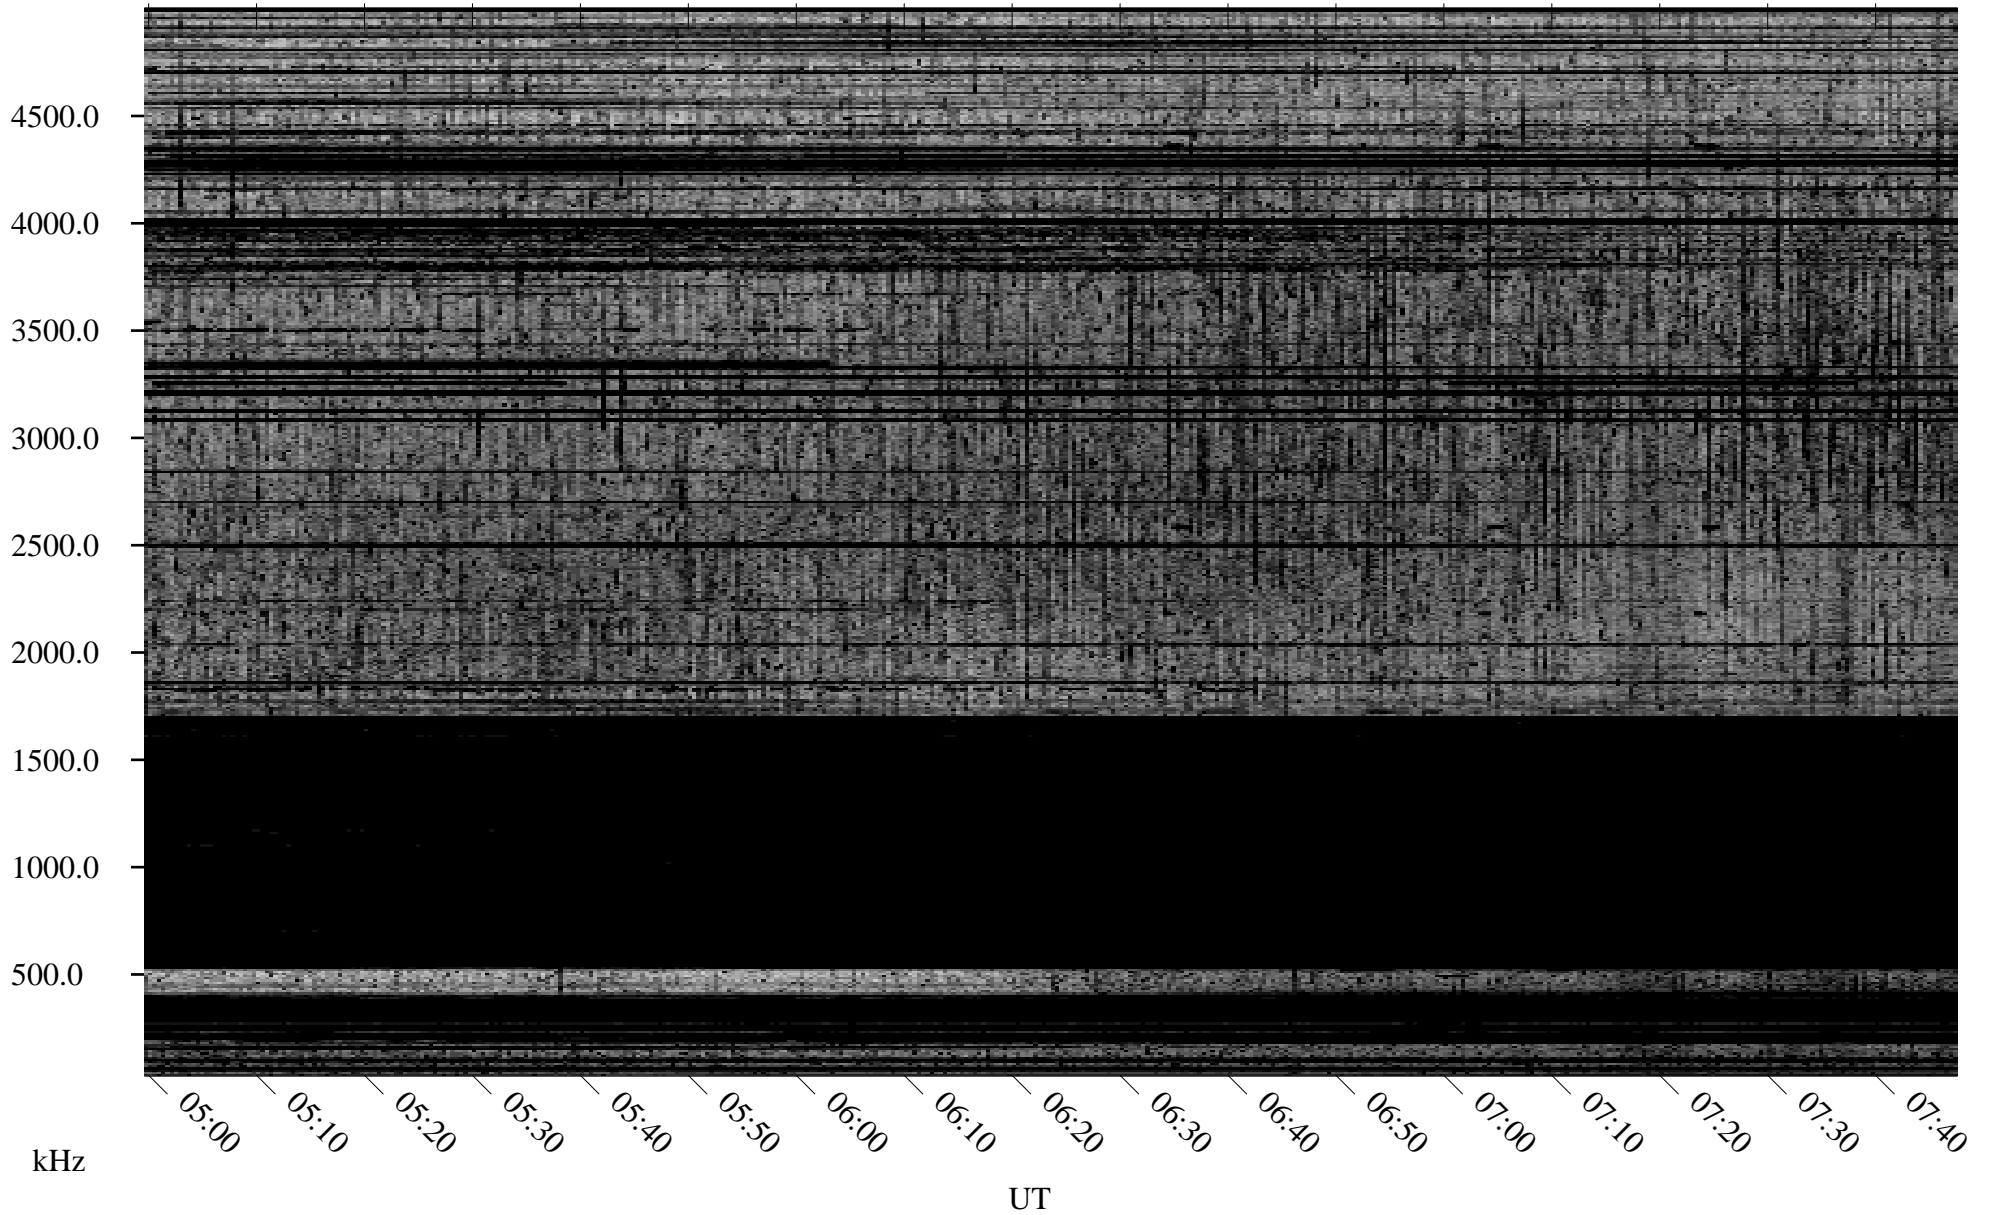

10/11/2003 Churchill, Manitoba

Linear Scale Black = 161 White = 15

ch03284l.z00m max_12

Page 1

10/11/2003 Churchill, Manitoba

Linear Scale Black = 161 White = 15

ch03284l.z00m max_12

Page 2

10/12/2003 Churchill, Manitoba

Linear Scale Black = 161 White = 15

ch03284l.z00m max_12

Page 3

10/12/2003 Churchill, Manitoba

Linear Scale Black = 161 White = 15

ch03284l.z00m max_12

Page 4

10/12/2003 Churchill, Manitoba

Linear Scale Black = 161 White = 15

ch03284l.z00m max_12

Page 5

10/12/2003 Churchill, Manitoba

Linear Scale Black = 161 White = 15

ch03284l.z00m max_12

Page 6

10/12/2003 Churchill, Manitoba

Linear Scale Black = 161 White = 15

ch03284l.z00m max_12

Page 7

10/12/2003 Churchill, Manitoba

Linear Scale Black = 161 White = 15

ch03284l.z00m max_12

Page 8