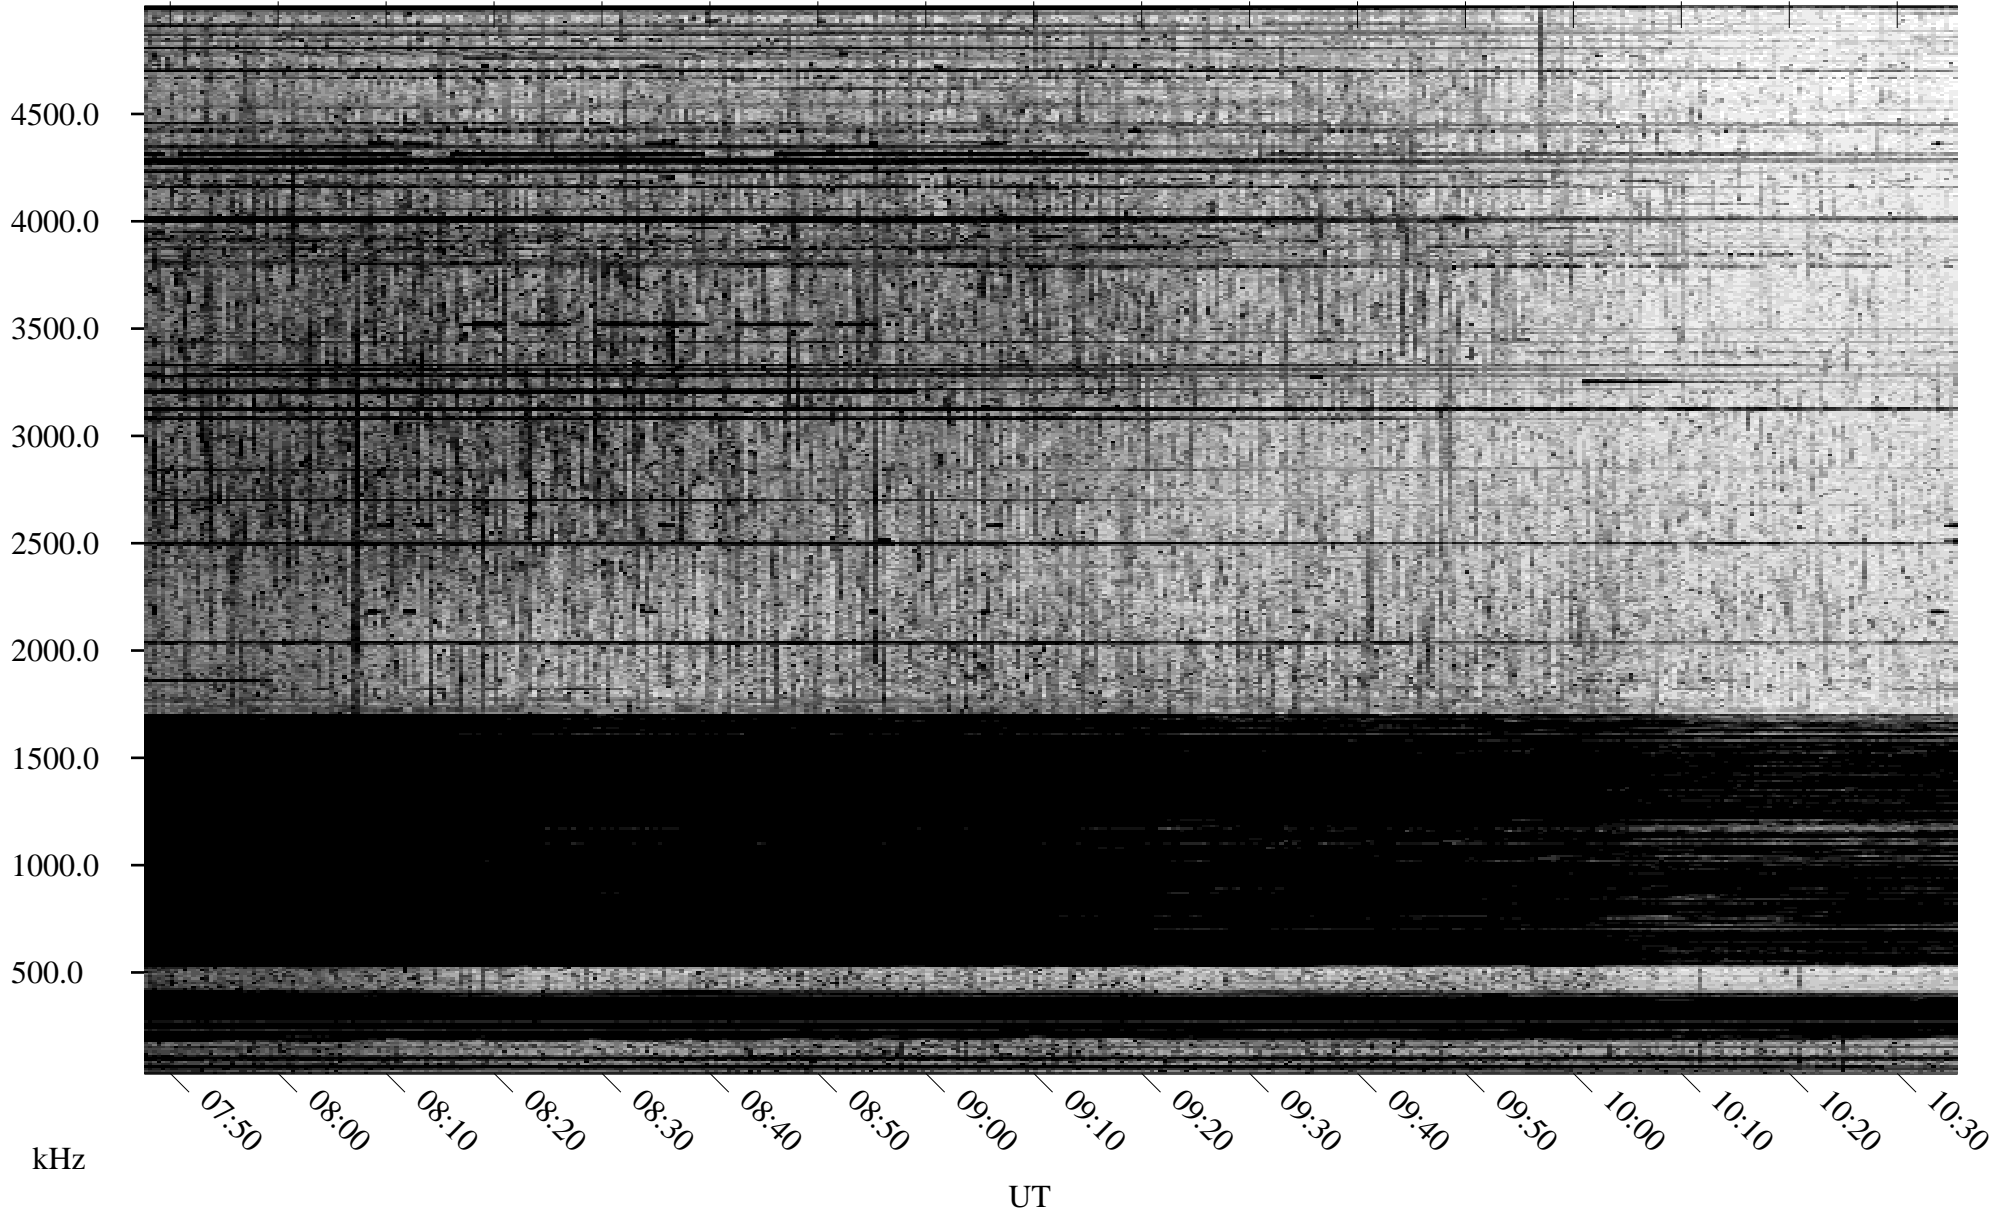

10/11/2003 Churchill, Manitoba

Linear Scale Black = 161 White = 15

ch03284l.z00m max_12

Page 1

10/11/2003 Churchill, Manitoba

Linear Scale Black = 161 White = 15

ch03284l.z00m max_12

Page 2

10/12/2003 Churchill, Manitoba

Linear Scale Black = 161 White = 15

ch03284l.z00m max_12

Page 3

10/12/2003 Churchill, Manitoba

Linear Scale Black = 161 White = 15

ch03284l.z00m max_12

Page 4

10/12/2003 Churchill, Manitoba

Linear Scale Black = 161 White = 15

ch03284l.z00m max_12

Page 5

10/12/2003 Churchill, Manitoba

Linear Scale Black = 161 White = 15

ch03284l.z00m max_12

Page 6

10/12/2003 Churchill, Manitoba

Linear Scale Black = 161 White = 15

ch03284l.z00m max_12

Page 7

10/12/2003 Churchill, Manitoba

Linear Scale Black = 161 White = 15

ch03284l.z00m max_12

Page 8