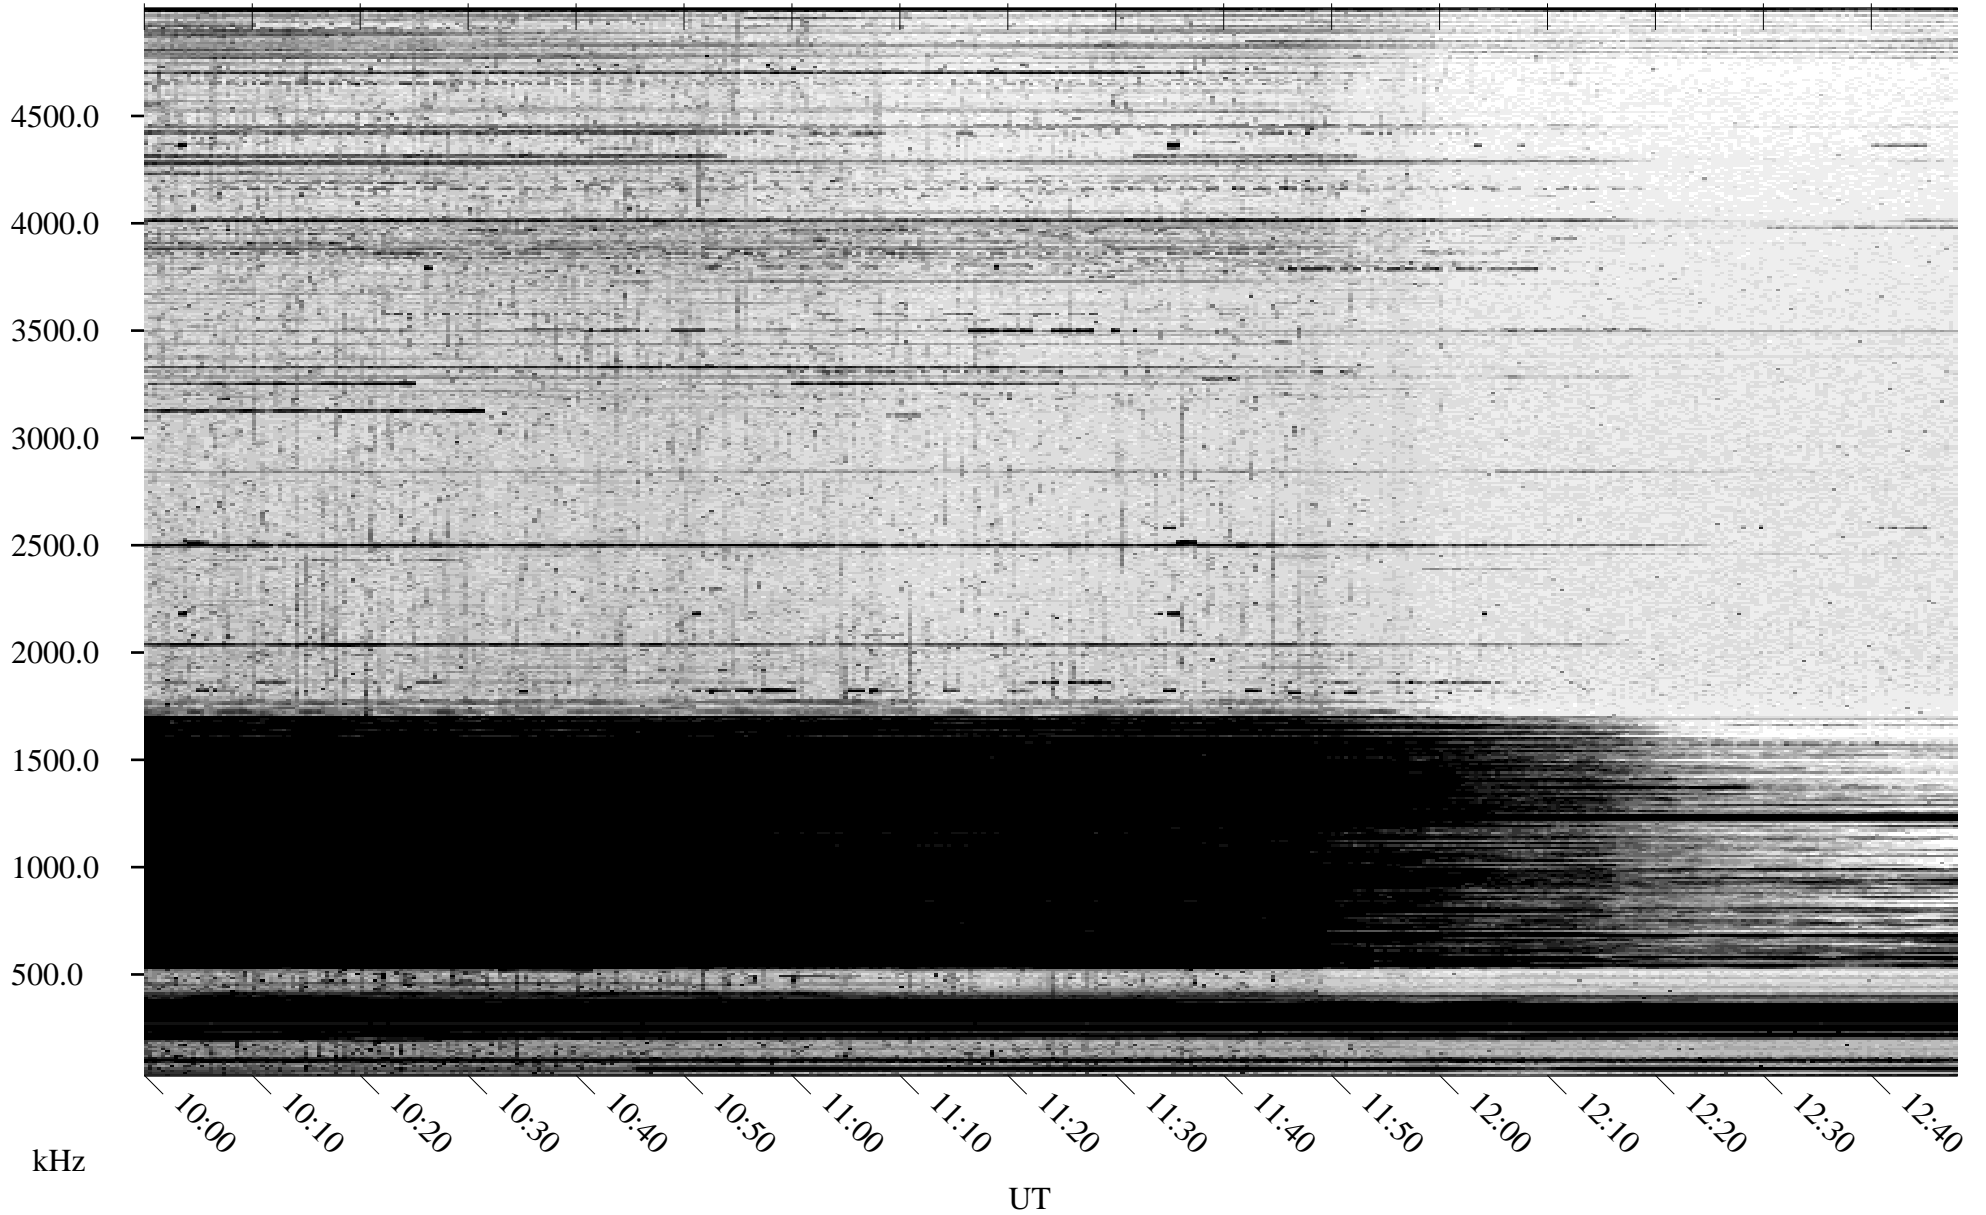

10/13/2003 Churchill, Manitoba

Linear Scale Black = 161 White = 15

ch032851.z00m max_12

Page 3

10/13/2003 Churchill, Manitoba

Linear Scale Black = 161 White = 15

ch03285l.z00m max_12

Page 4

10/13/2003 Churchill, Manitoba

Linear Scale Black = 161 White = 15

ch032851.z00m max_12

Page 5

10/13/2003 Churchill, Manitoba

Linear Scale Black = 161 White = 15

ch032851.z00m max_12

Page 6

10/13/2003 Churchill, Manitoba

Linear Scale Black = 161 White = 15

ch032851.z00m max_12

Page 7

10/13/2003 Churchill, Manitoba

Linear Scale Black = 161 White = 15

ch032851.z00m max_12