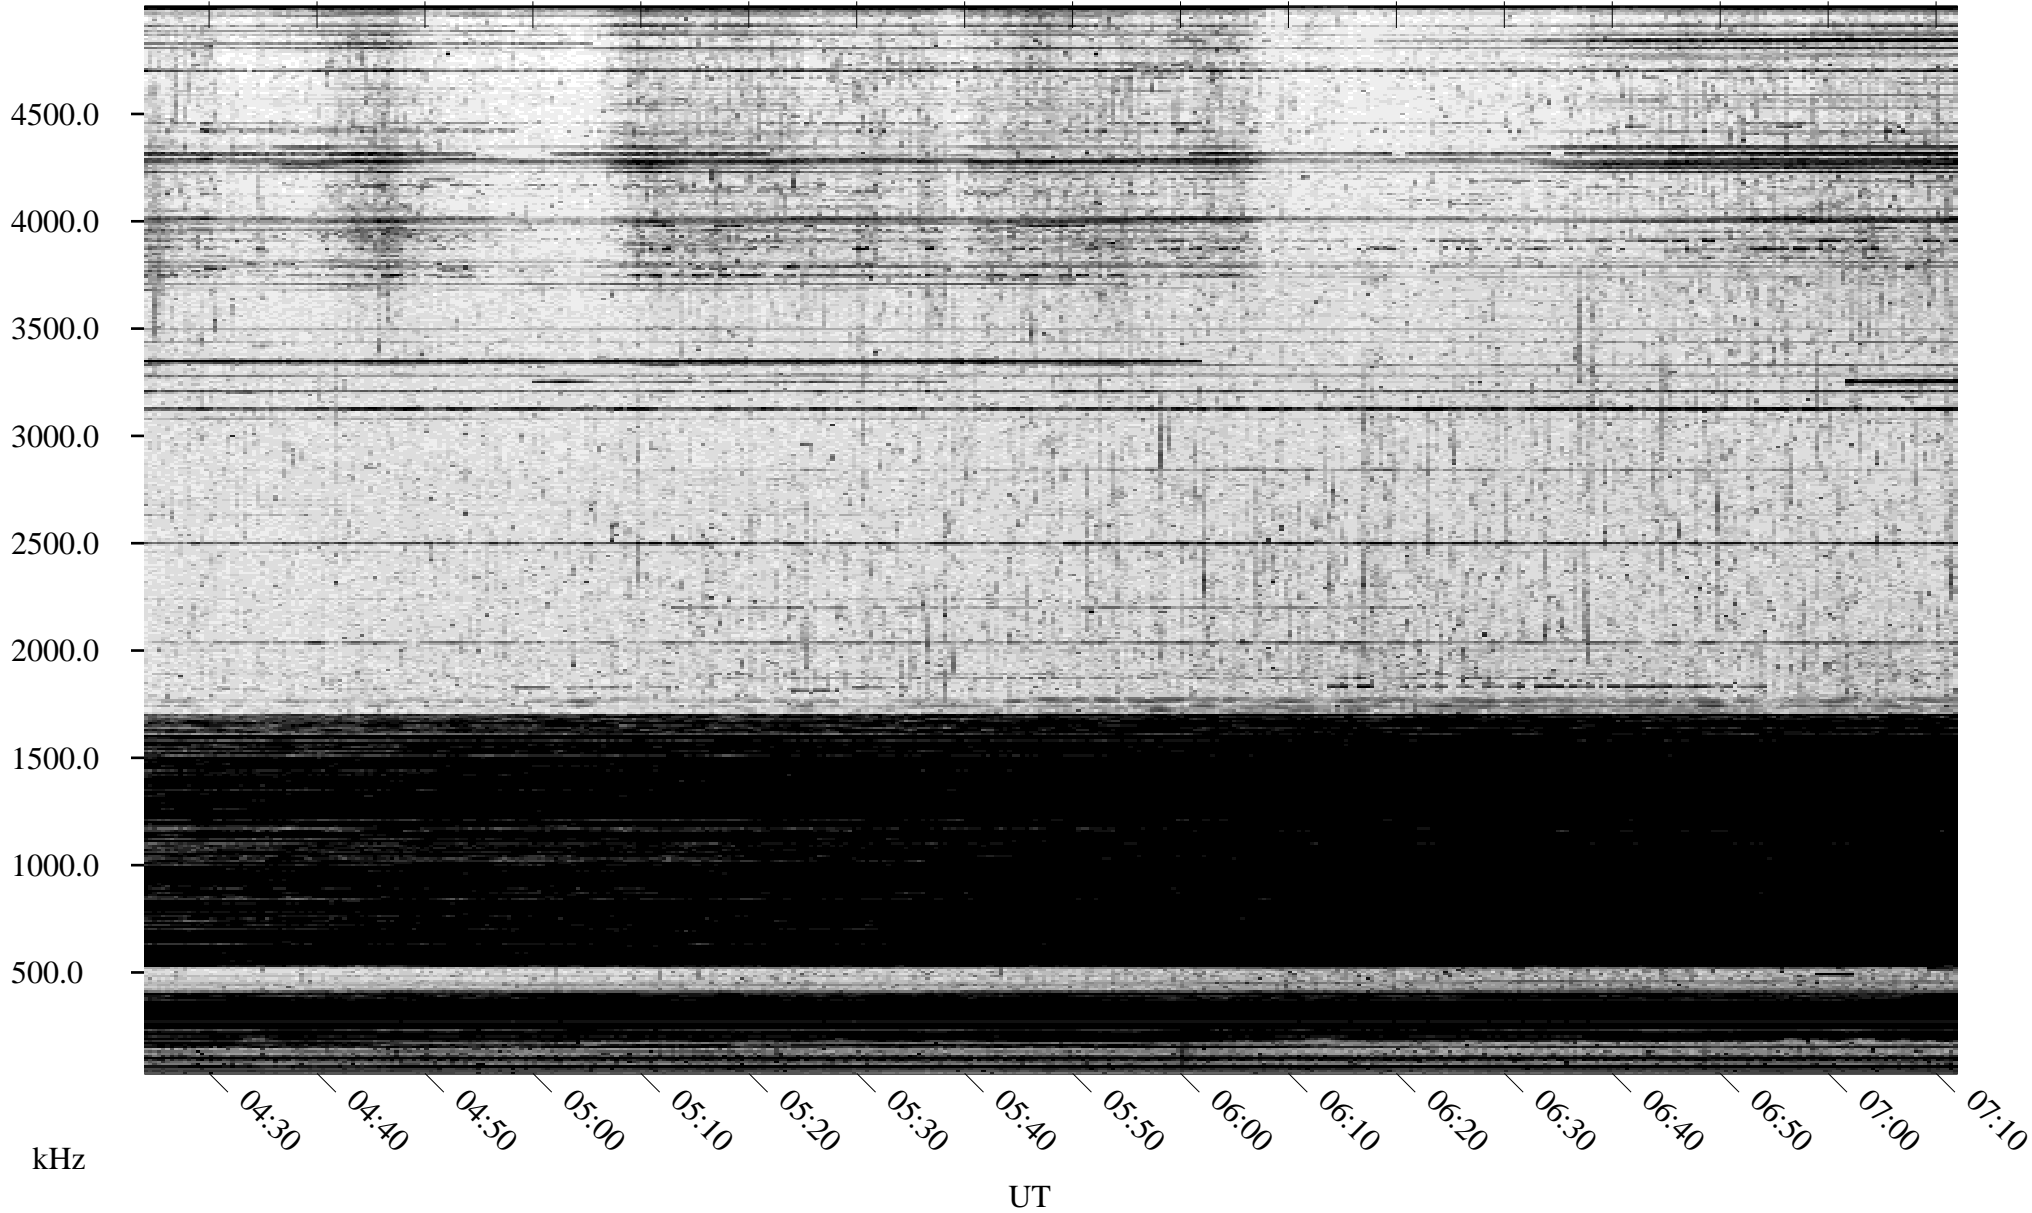

10/12/2003 Churchill, Manitoba

Linear Scale Black = 161 White = 15

ch032851.z00m max_12

Page 1

10/12/2003 Churchill, Manitoba

Linear Scale Black = 161 White = 15

ch032851.z00m max_12

Page 2

10/13/2003 Churchill, Manitoba

Linear Scale Black = 161 White = 15

ch032851.z00m max_12

Page 3

10/13/2003 Churchill, Manitoba

Linear Scale Black = 161 White = 15

ch03285l.z00m max_12

Page 4

10/13/2003 Churchill, Manitoba

Linear Scale Black = 161 White = 15

ch032851.z00m max_12

Page 5

10/13/2003 Churchill, Manitoba

Linear Scale Black = 161 White = 15

ch032851.z00m max_12

Page 6

10/13/2003 Churchill, Manitoba

Linear Scale Black = 161 White = 15

ch032851.z00m max_12

Page 7

10/13/2003 Churchill, Manitoba

Linear Scale Black = 161 White = 15

ch032851.z00m max_12