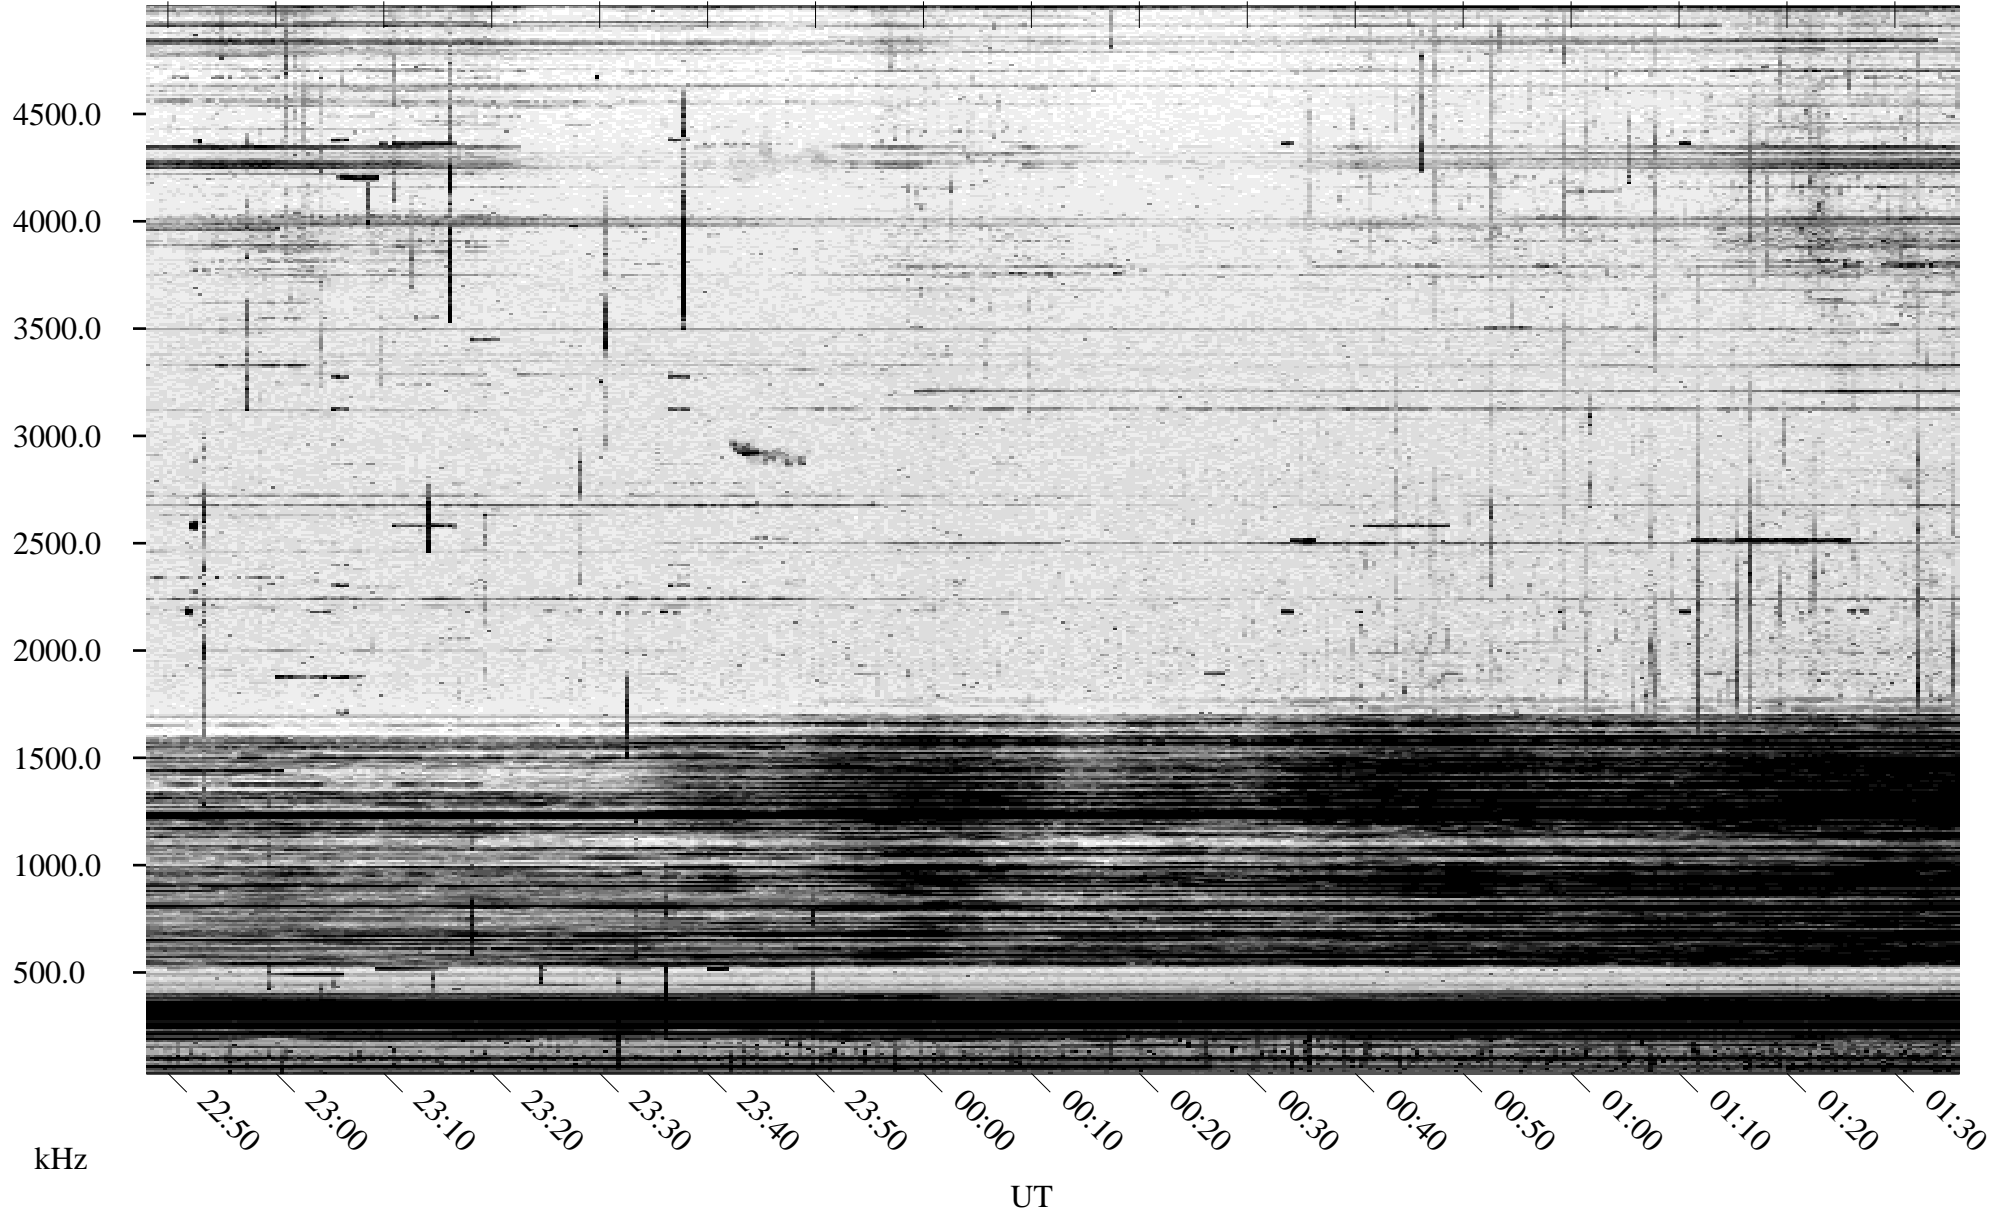

# 10/13/2003 Churchill, Manitoba

Linear Scale    Black = 161    White = 15

ch03286l.z00m max\_12

Page 1

# 10/13/2003 Churchill, Manitoba

Linear Scale    Black = 161    White = 15

ch03286l.z00m max\_12

Page 2

# 10/14/2003 Churchill, Manitoba

Linear Scale    Black = 161    White = 15

ch03286l.z00m max\_12

Page 3

# 10/14/2003 Churchill, Manitoba

Linear Scale    Black = 161    White = 15

ch03286l.z00m max\_12

Page 4