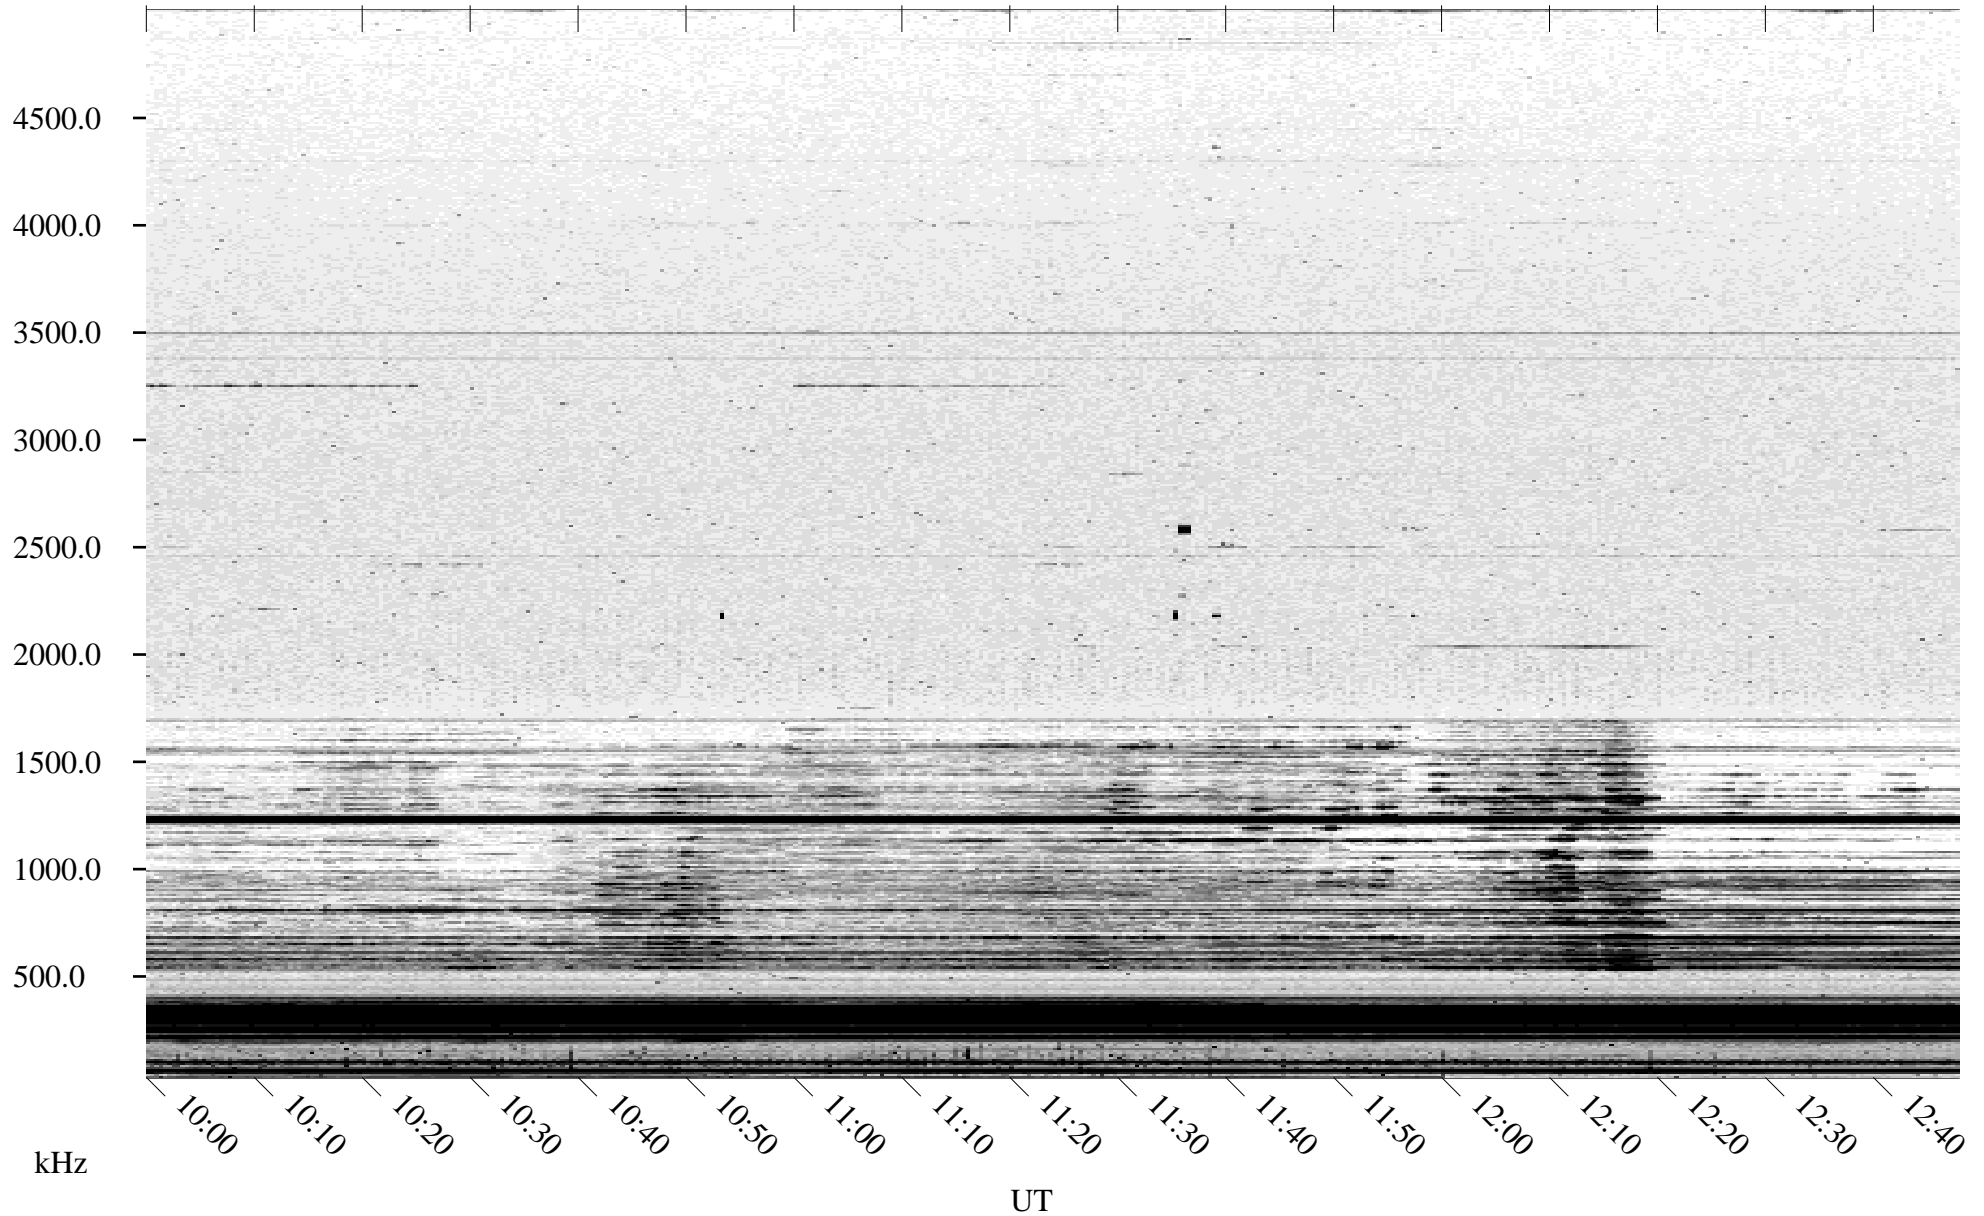

# 10/14/2003 Churchill, Manitoba

Linear Scale    Black = 161    White = 15

ch03286l.z00m max\_12

Page 5

# 10/14/2003 Churchill, Manitoba

Linear Scale    Black = 161    White = 15

ch03286l.z00m max\_12

Page 6