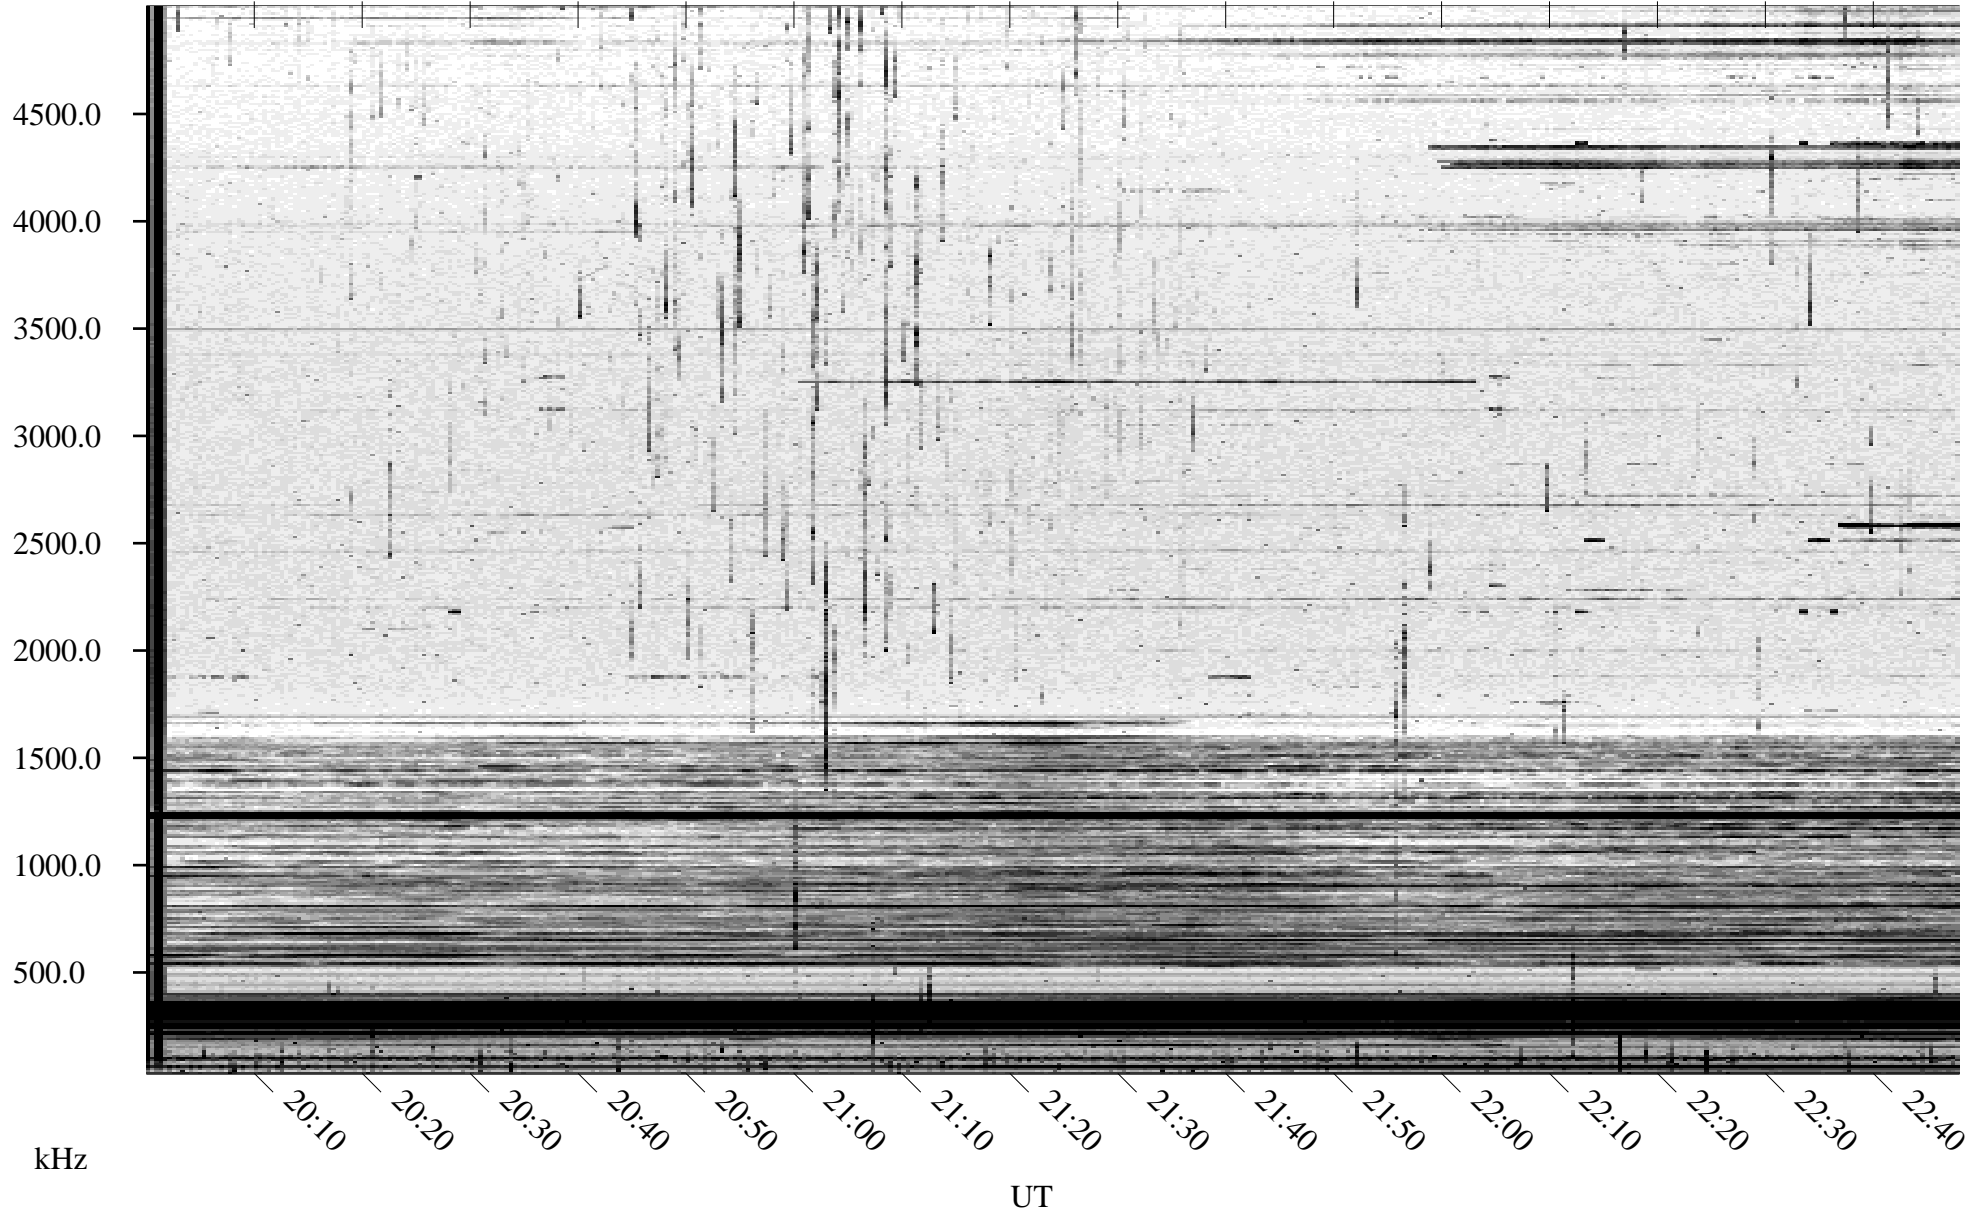

# 10/13/2003 Churchill, Manitoba

Linear Scale    Black = 161    White = 15

ch03286l.z00m max\_12

Page 1

# 10/13/2003 Churchill, Manitoba

Linear Scale    Black = 161    White = 15

ch03286l.z00m max\_12

Page 2

# 10/14/2003 Churchill, Manitoba

Linear Scale    Black = 161    White = 15

ch03286l.z00m max\_12

Page 3

# 10/14/2003 Churchill, Manitoba

Linear Scale    Black = 161    White = 15

ch03286l.z00m max\_12

Page 4