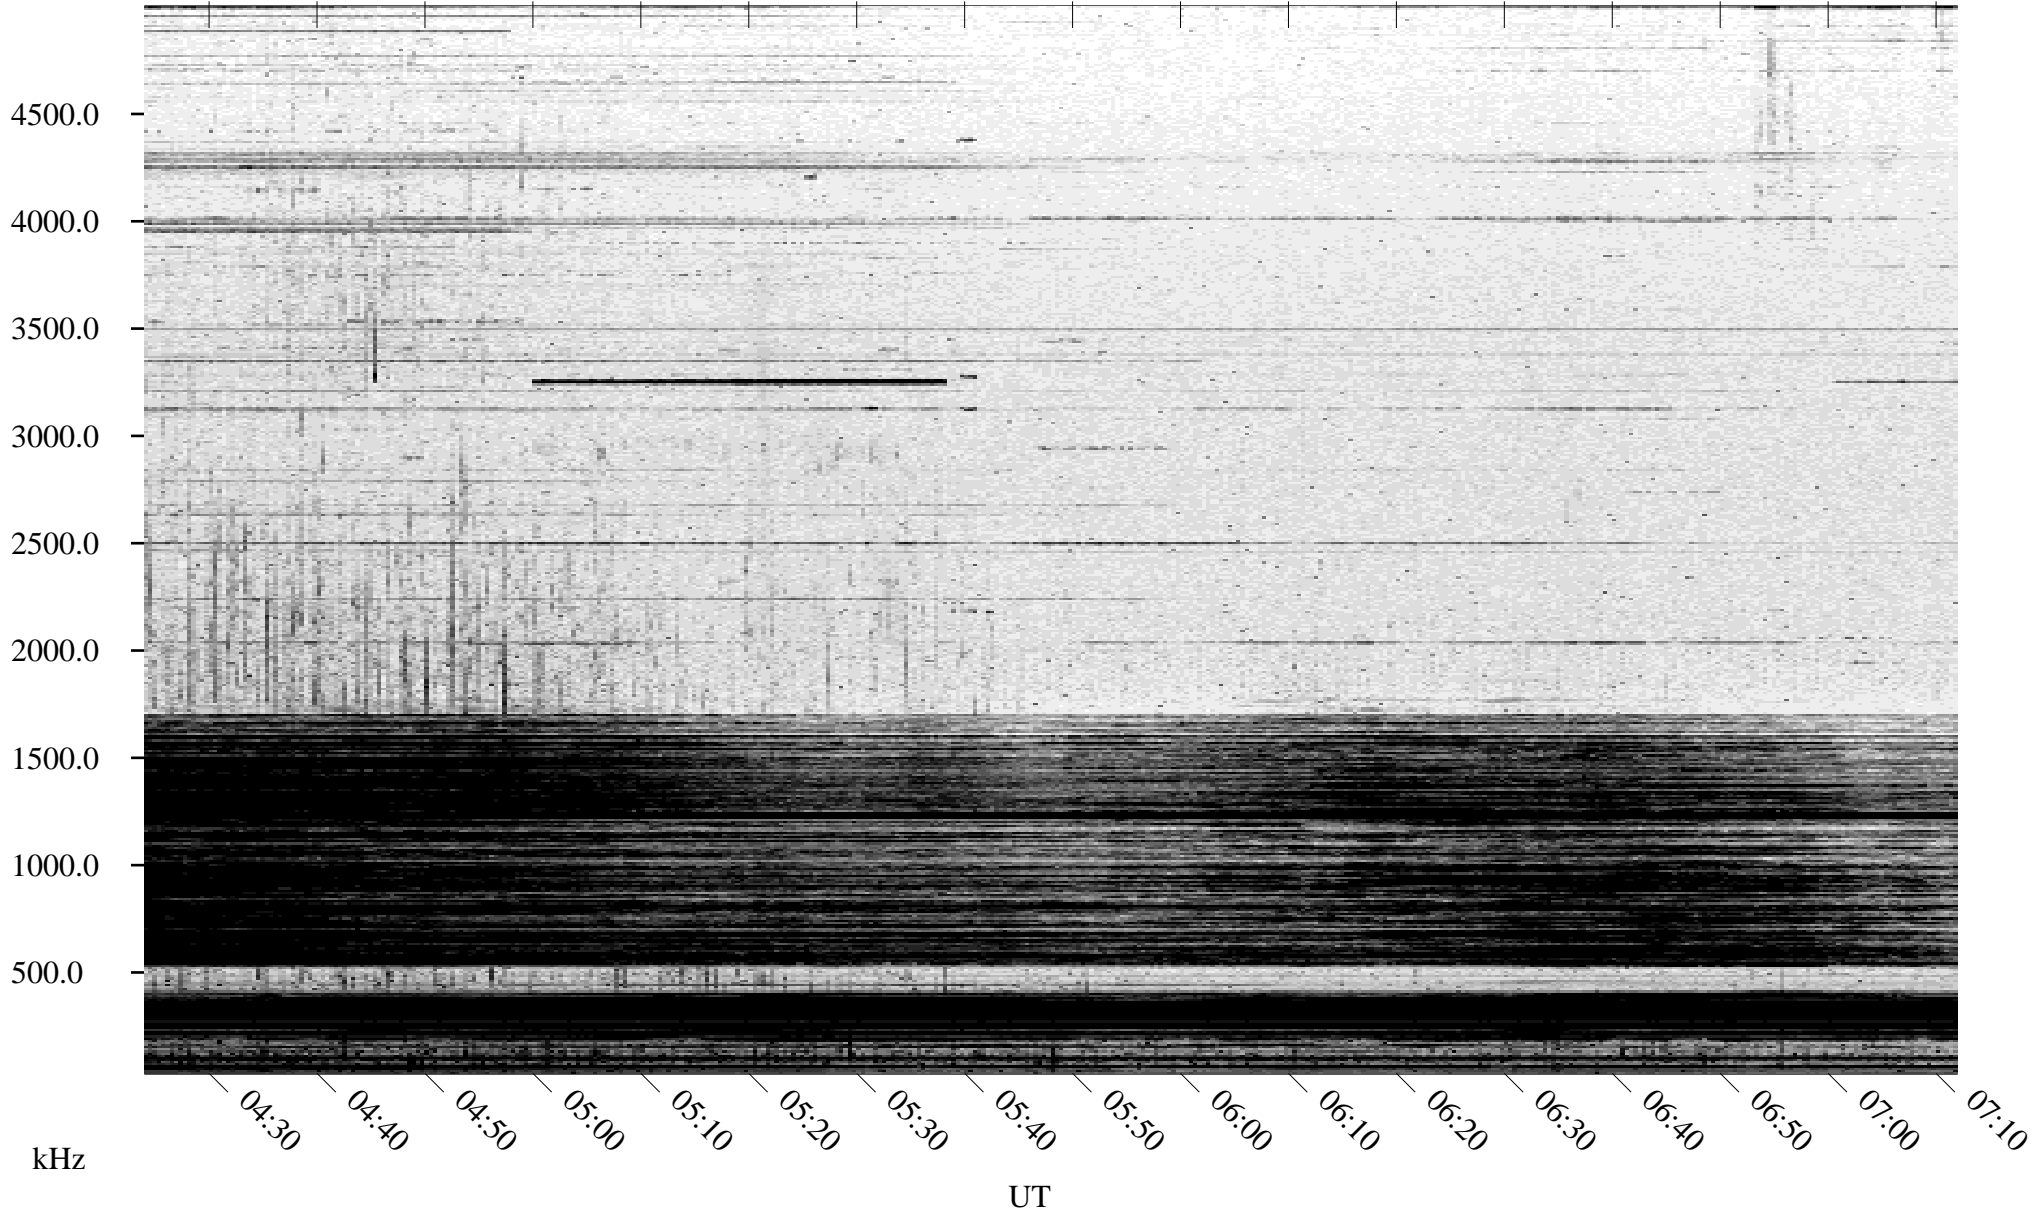

# 10/13/2003 Churchill, Manitoba

Linear Scale    Black = 161    White = 15

ch03286l.z00m max\_12

Page 1

# 10/13/2003 Churchill, Manitoba

Linear Scale    Black = 161    White = 15

ch03286l.z00m max\_12

Page 2

# 10/14/2003 Churchill, Manitoba

Linear Scale    Black = 161    White = 15

ch03286l.z00m max\_12

Page 3

# 10/14/2003 Churchill, Manitoba

Linear Scale    Black = 161    White = 15

ch03286l.z00m max\_12

Page 4