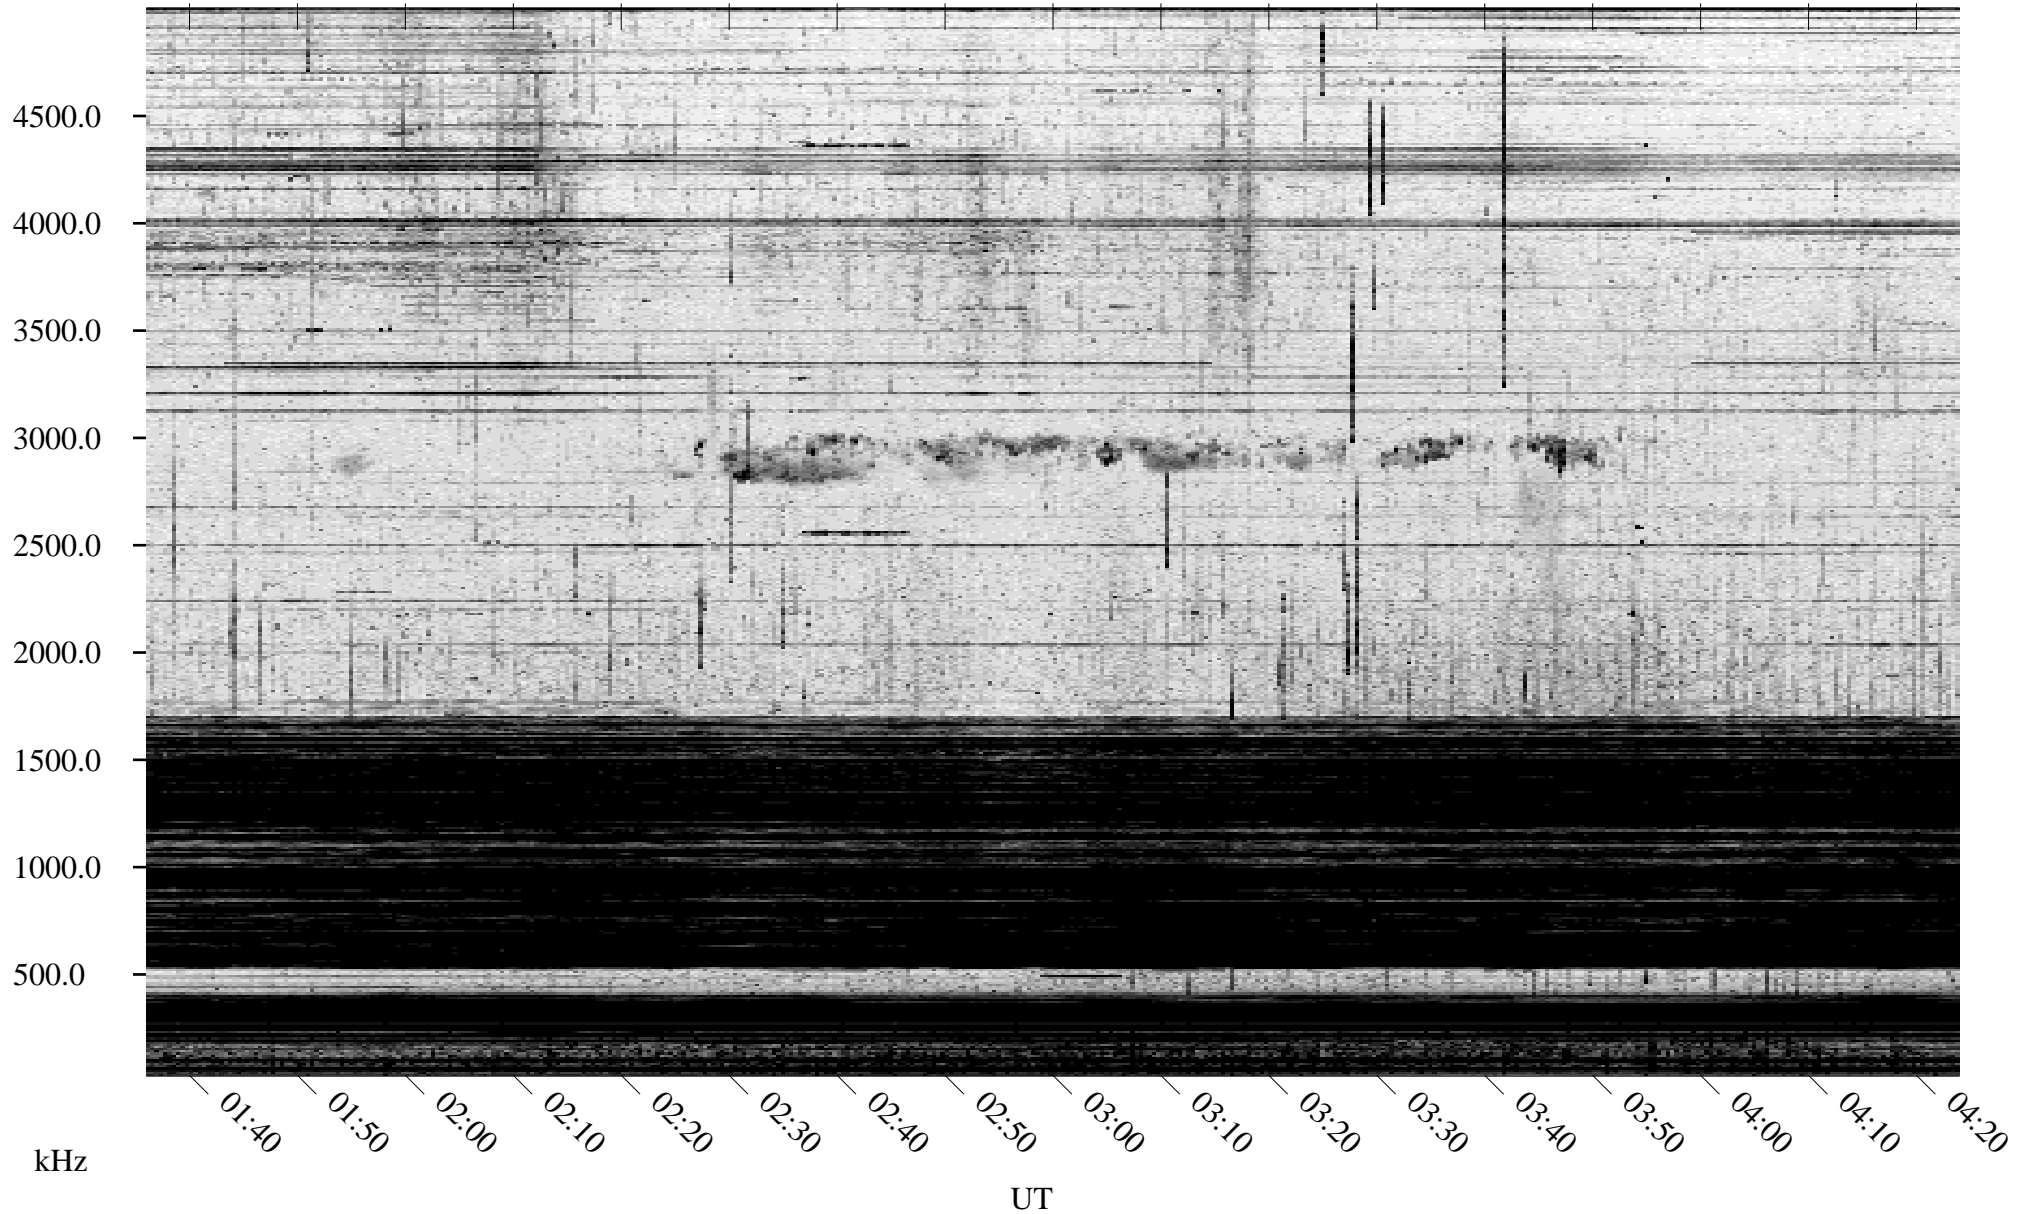

# 10/13/2003 Churchill, Manitoba

Linear Scale    Black = 161    White = 15

ch03286l.z00m max\_12

Page 1

# 10/13/2003 Churchill, Manitoba

Linear Scale    Black = 161    White = 15

ch03286l.z00m max\_12

Page 2

# 10/14/2003 Churchill, Manitoba

Linear Scale    Black = 161    White = 15

ch03286l.z00m max\_12

Page 3

# 10/14/2003 Churchill, Manitoba

Linear Scale    Black = 161    White = 15

ch03286l.z00m max\_12

Page 4