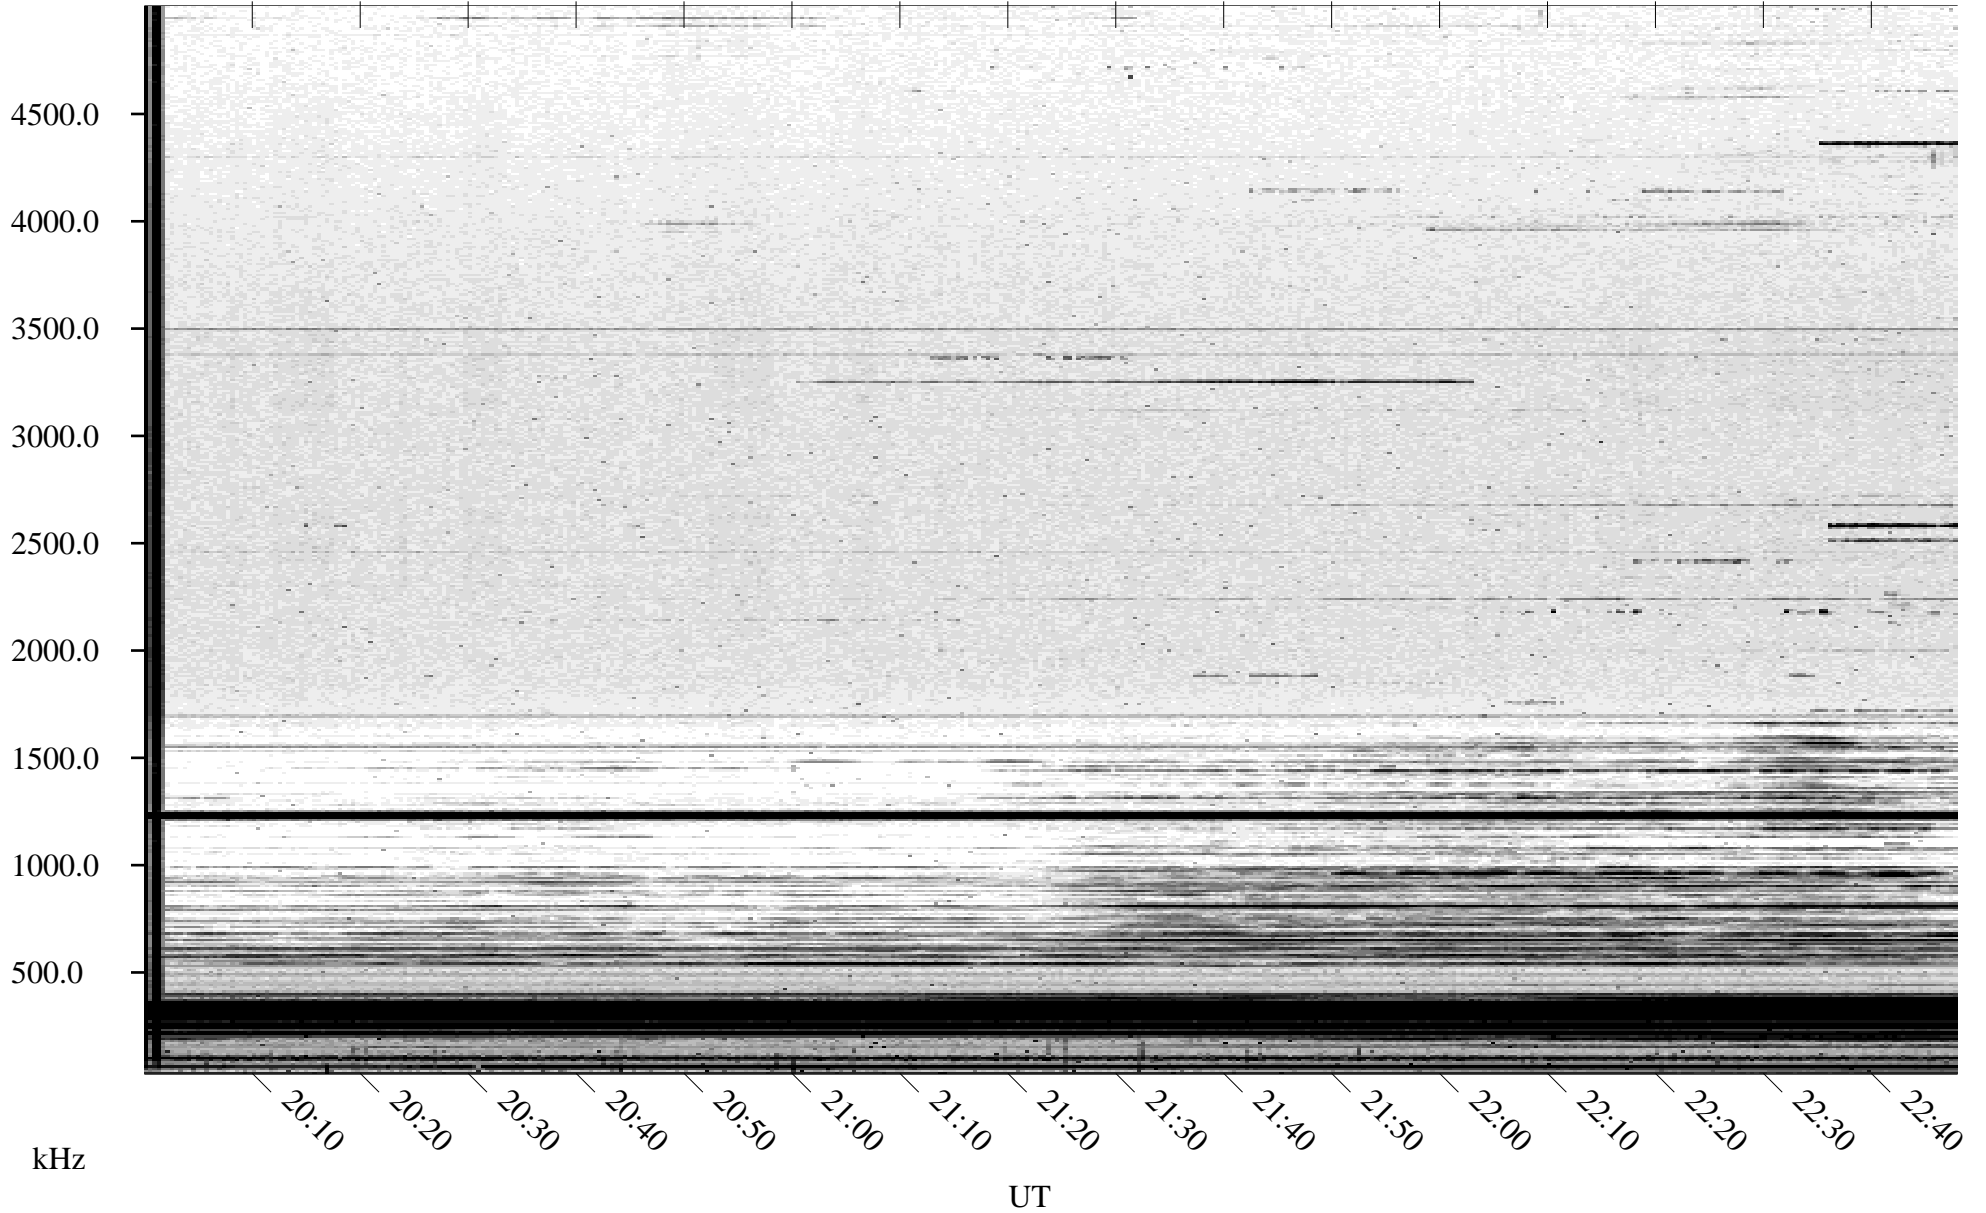

10/14/2003 Churchill, Manitoba

Linear Scale Black = 161 White = 15

ch03287l.z00m max_12

Page 1

10/14/2003 Churchill, Manitoba

Linear Scale Black = 161 White = 15

ch032871.z00m max_12

Page 2

10/15/2003 Churchill, Manitoba

Linear Scale Black = 161 White = 15

ch03287l.z00m max_12

Page 3

10/15/2003 Churchill, Manitoba

Linear Scale Black = 161 White = 15

ch03287l.z00m max_12

Page 4

10/15/2003 Churchill, Manitoba

Linear Scale Black = 161 White = 15

ch03287l.z00m max_12

Page 5

10/15/2003 Churchill, Manitoba

Linear Scale Black = 161 White = 15

ch032871.z00m max_12

Page 6

10/15/2003 Churchill, Manitoba

Linear Scale Black = 161 White = 15

ch03287l.z00m max_12

Page 7

10/15/2003 Churchill, Manitoba

Linear Scale Black = 161 White = 15

ch03287l.z00m max_12