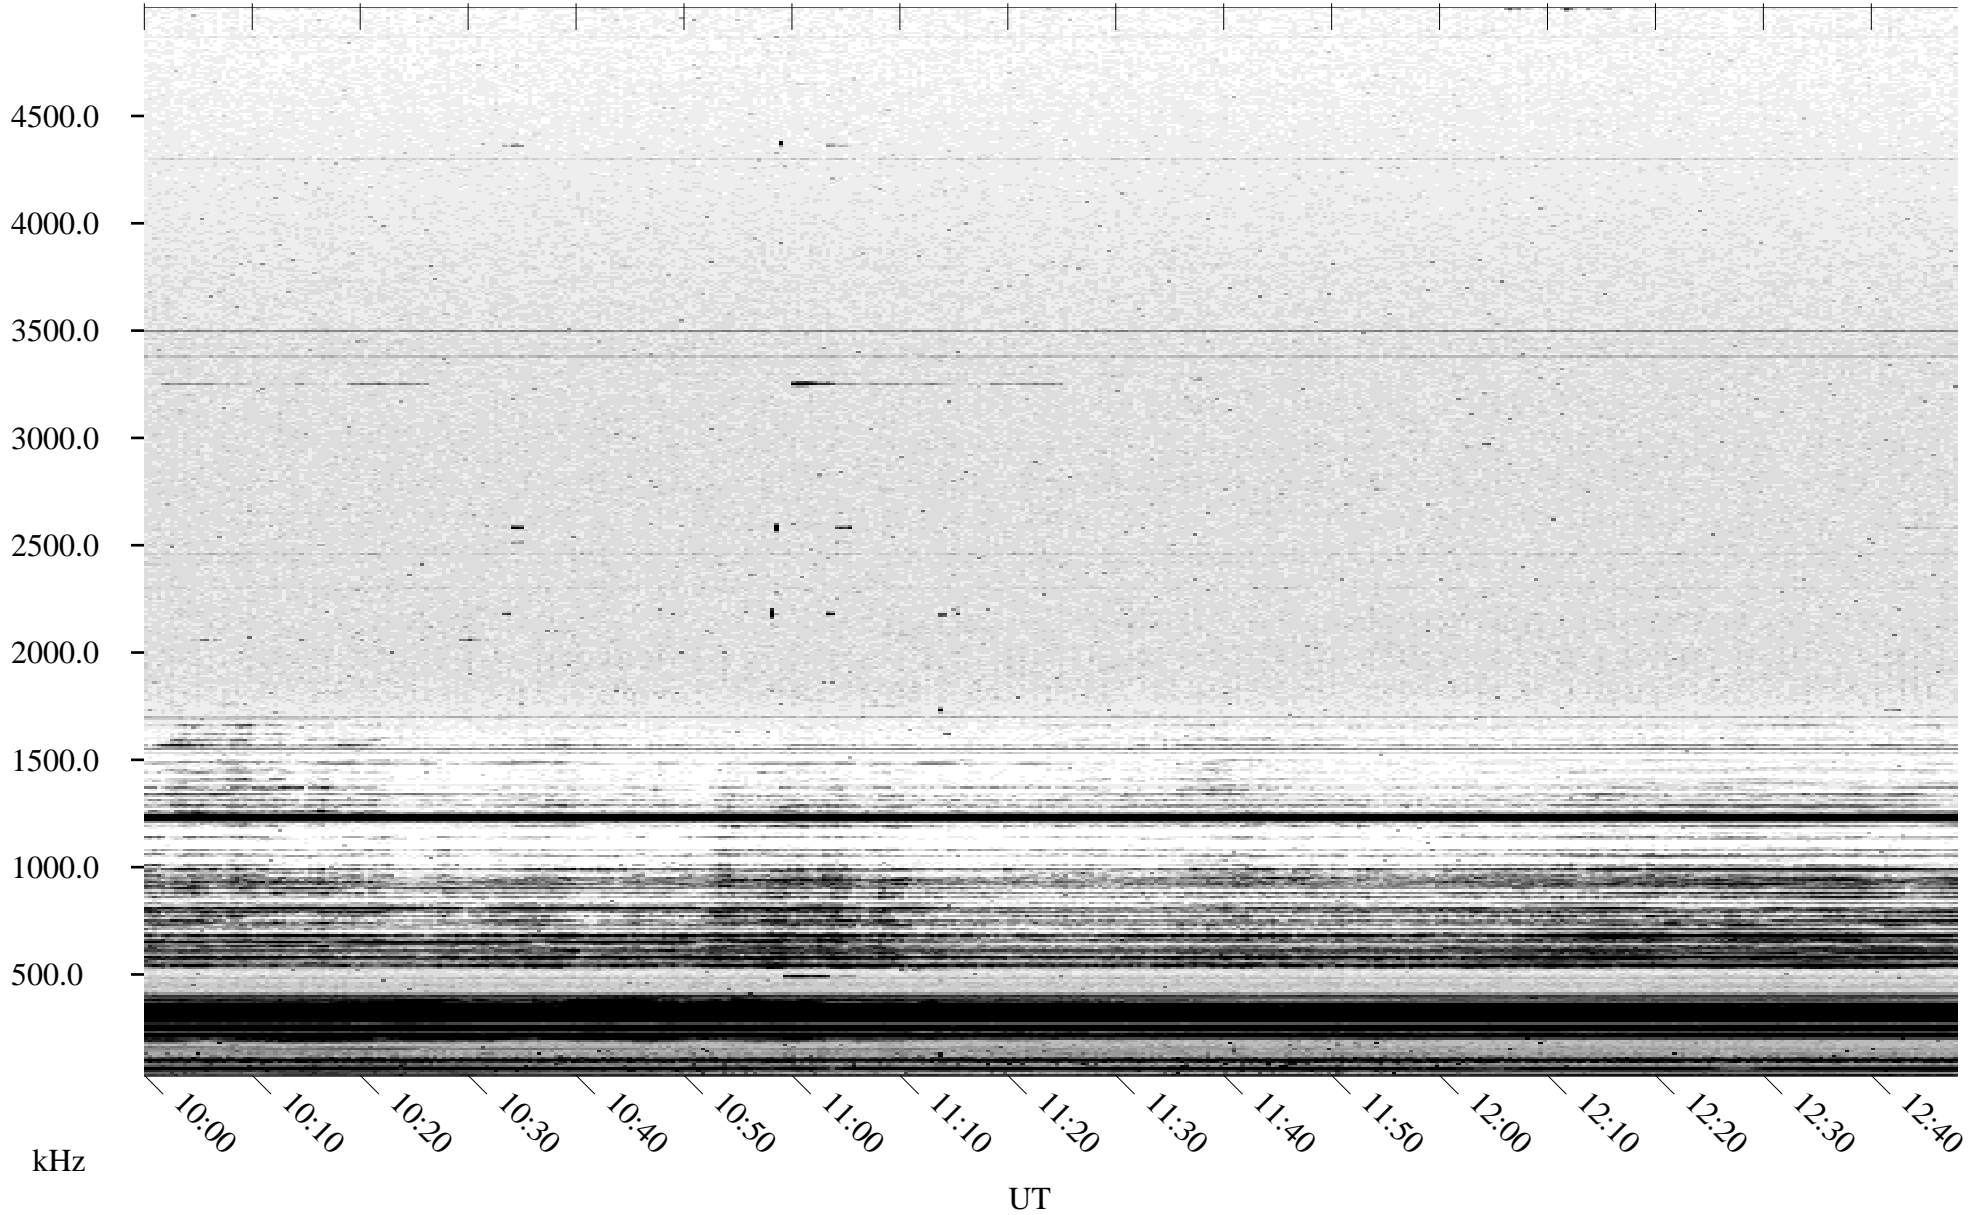

10/15/2003 Churchill, Manitoba

Linear Scale Black = 161 White = 15

ch03287l.z00m max_12

Page 3

10/15/2003 Churchill, Manitoba

Linear Scale Black = 161 White = 15

ch03287l.z00m max_12

Page 4

10/15/2003 Churchill, Manitoba

Linear Scale Black = 161 White = 15

ch03287l.z00m max_12

Page 5

10/15/2003 Churchill, Manitoba

Linear Scale Black = 161 White = 15

ch032871.z00m max_12

Page 6

10/15/2003 Churchill, Manitoba

Linear Scale Black = 161 White = 15

ch03287l.z00m max_12

Page 7

10/15/2003 Churchill, Manitoba

Linear Scale Black = 161 White = 15

ch03287l.z00m max_12