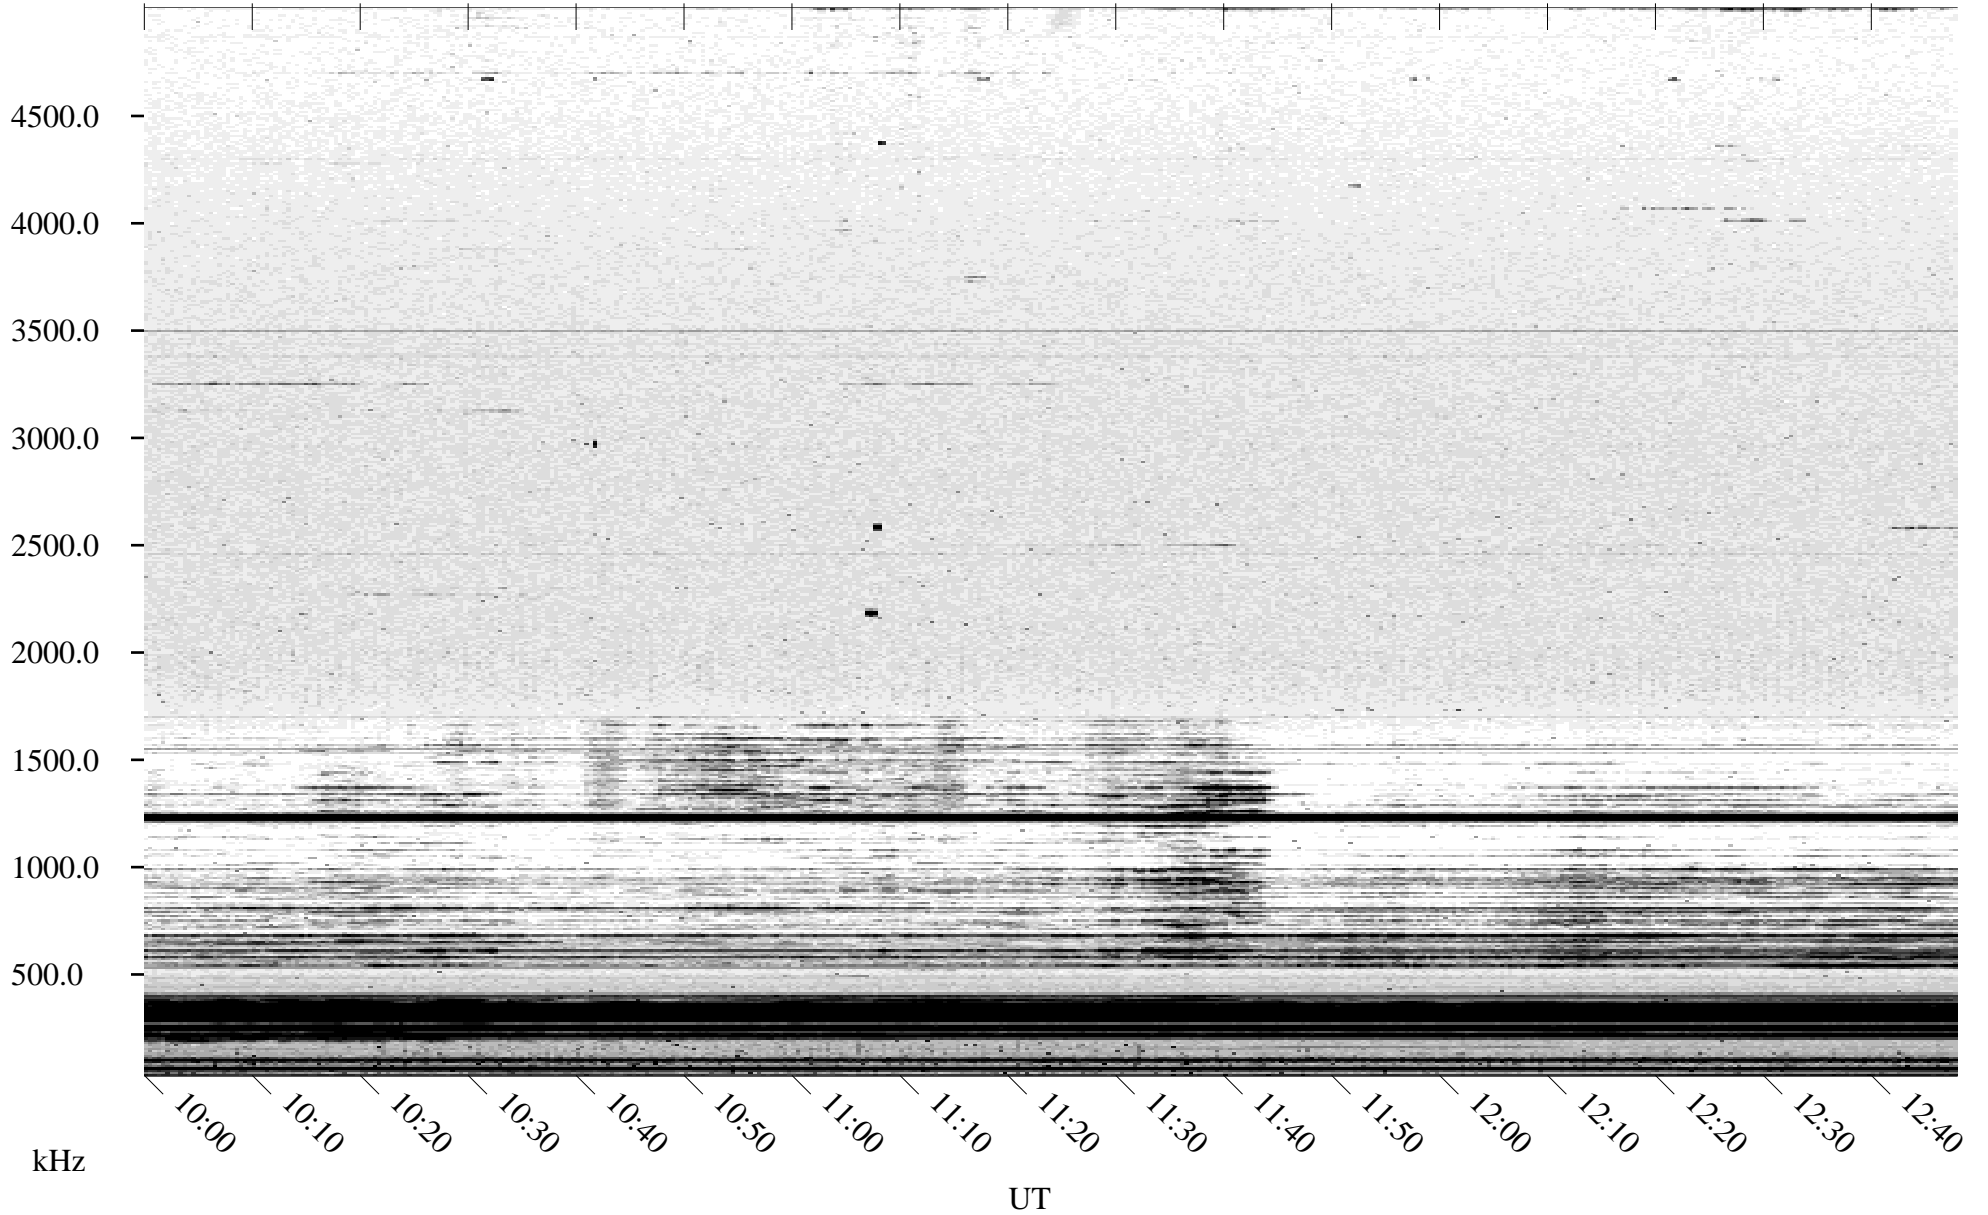

10/17/2003 Churchill, Manitoba

Linear Scale Black = 161 White = 15

ch03289l.z01m max_12

Page 5

10/17/2003 Churchill, Manitoba

Linear Scale Black = 161 White = 15

ch03289l.z01m max_12

Page 6

10/17/2003 Churchill, Manitoba

Linear Scale Black = 161 White = 15

ch03289l.z01m max_12

Page 7

10/17/2003 Churchill, Manitoba

Linear Scale Black = 161 White = 15

ch03289l.z01m max_12