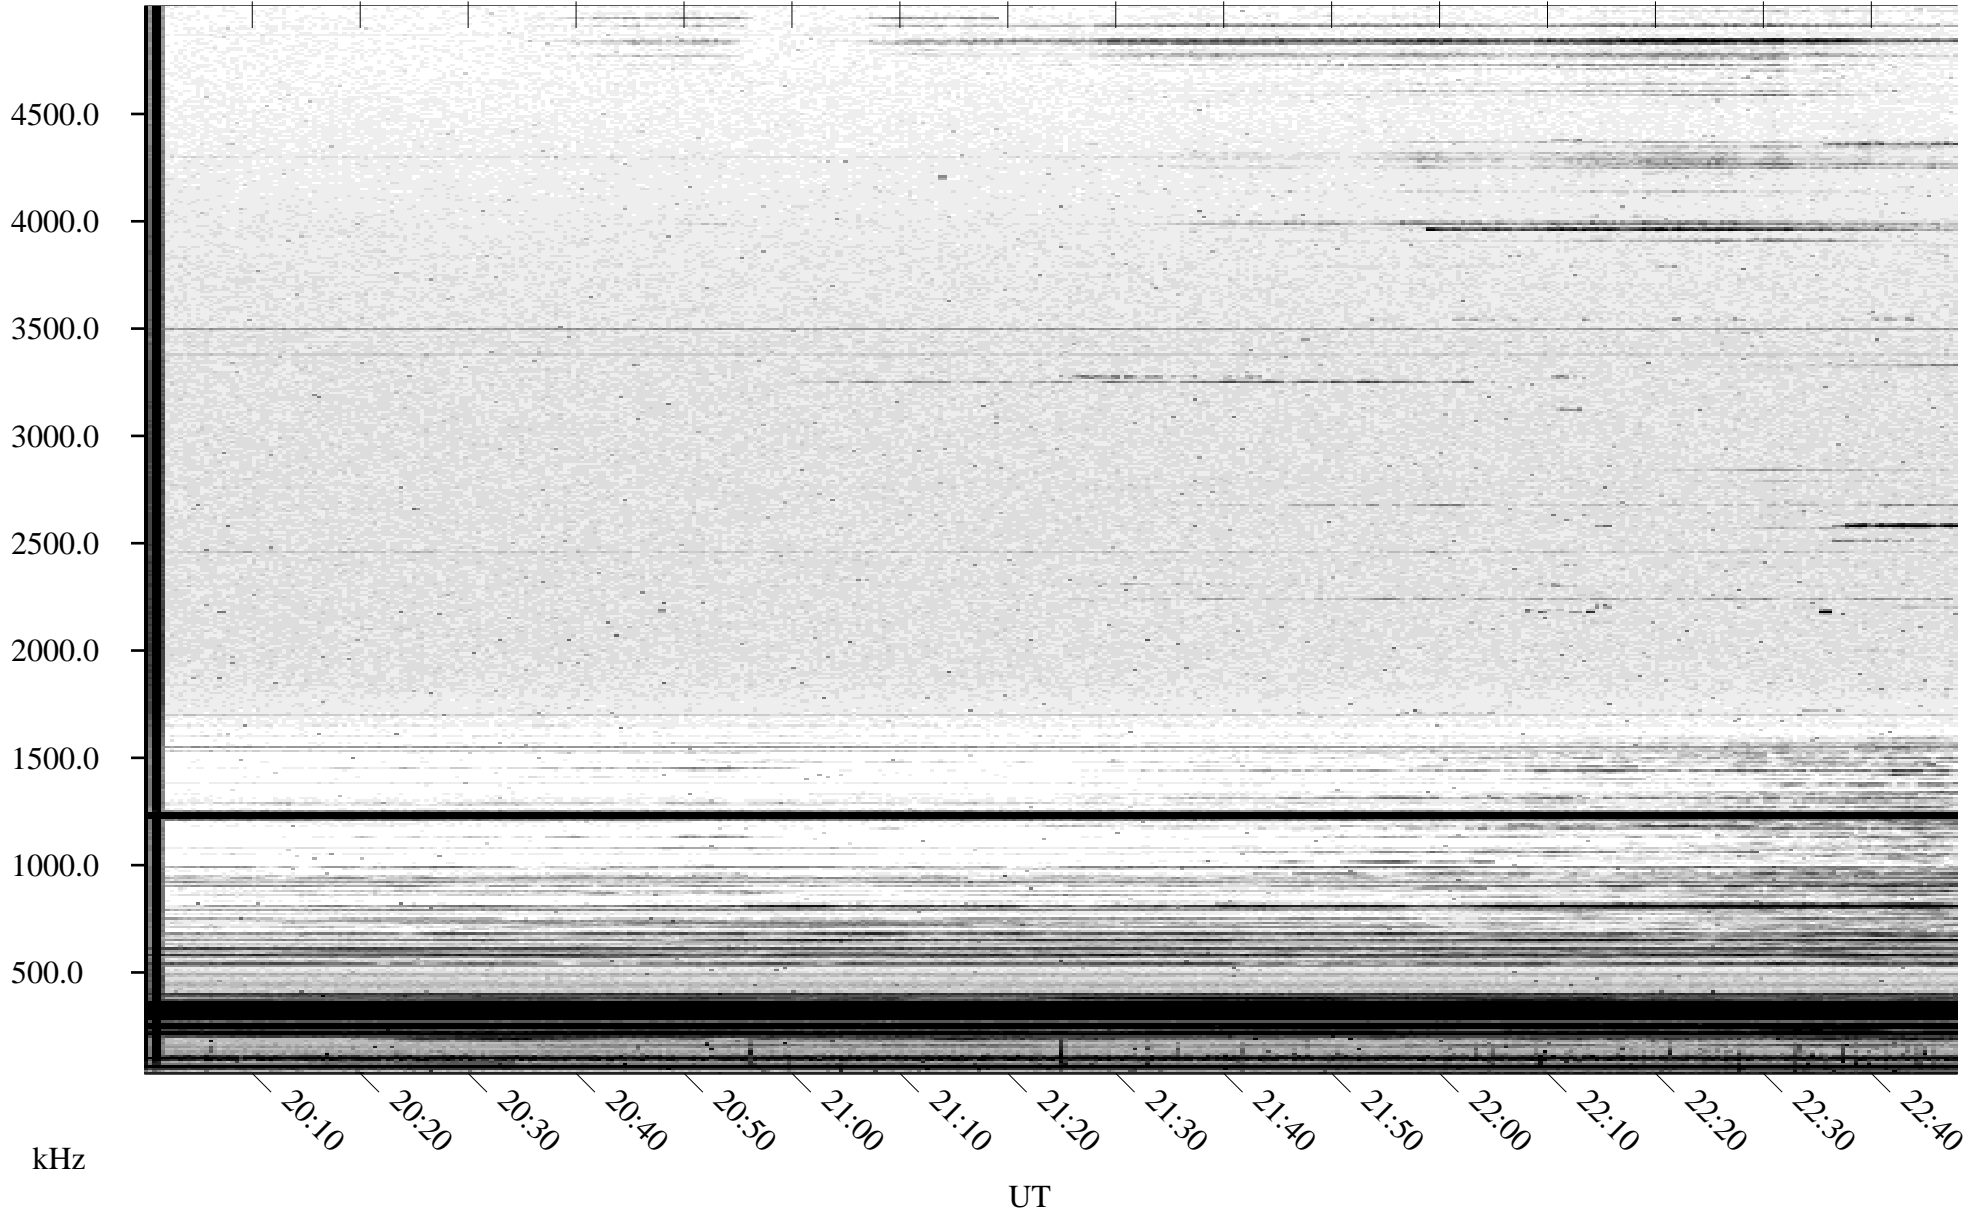

10/16/2003 Churchill, Manitoba

Linear Scale Black = 161 White = 15

ch03289l.z01m max_12

Page 1

10/16/2003 Churchill, Manitoba

Linear Scale Black = 161 White = 15

ch03289l.z01m max_12

Page 2

10/17/2003 Churchill, Manitoba

Linear Scale Black = 161 White = 15

ch03289l.z01m max_12

Page 3

10/17/2003 Churchill, Manitoba

Linear Scale Black = 161 White = 15

ch03289l.z01m max_12

Page 4

10/17/2003 Churchill, Manitoba

Linear Scale Black = 161 White = 15

ch03289l.z01m max_12

Page 5

10/17/2003 Churchill, Manitoba

Linear Scale Black = 161 White = 15

ch03289l.z01m max_12

Page 6

10/17/2003 Churchill, Manitoba

Linear Scale Black = 161 White = 15

ch03289l.z01m max_12

Page 7

10/17/2003 Churchill, Manitoba

Linear Scale Black = 161 White = 15

ch03289l.z01m max_12