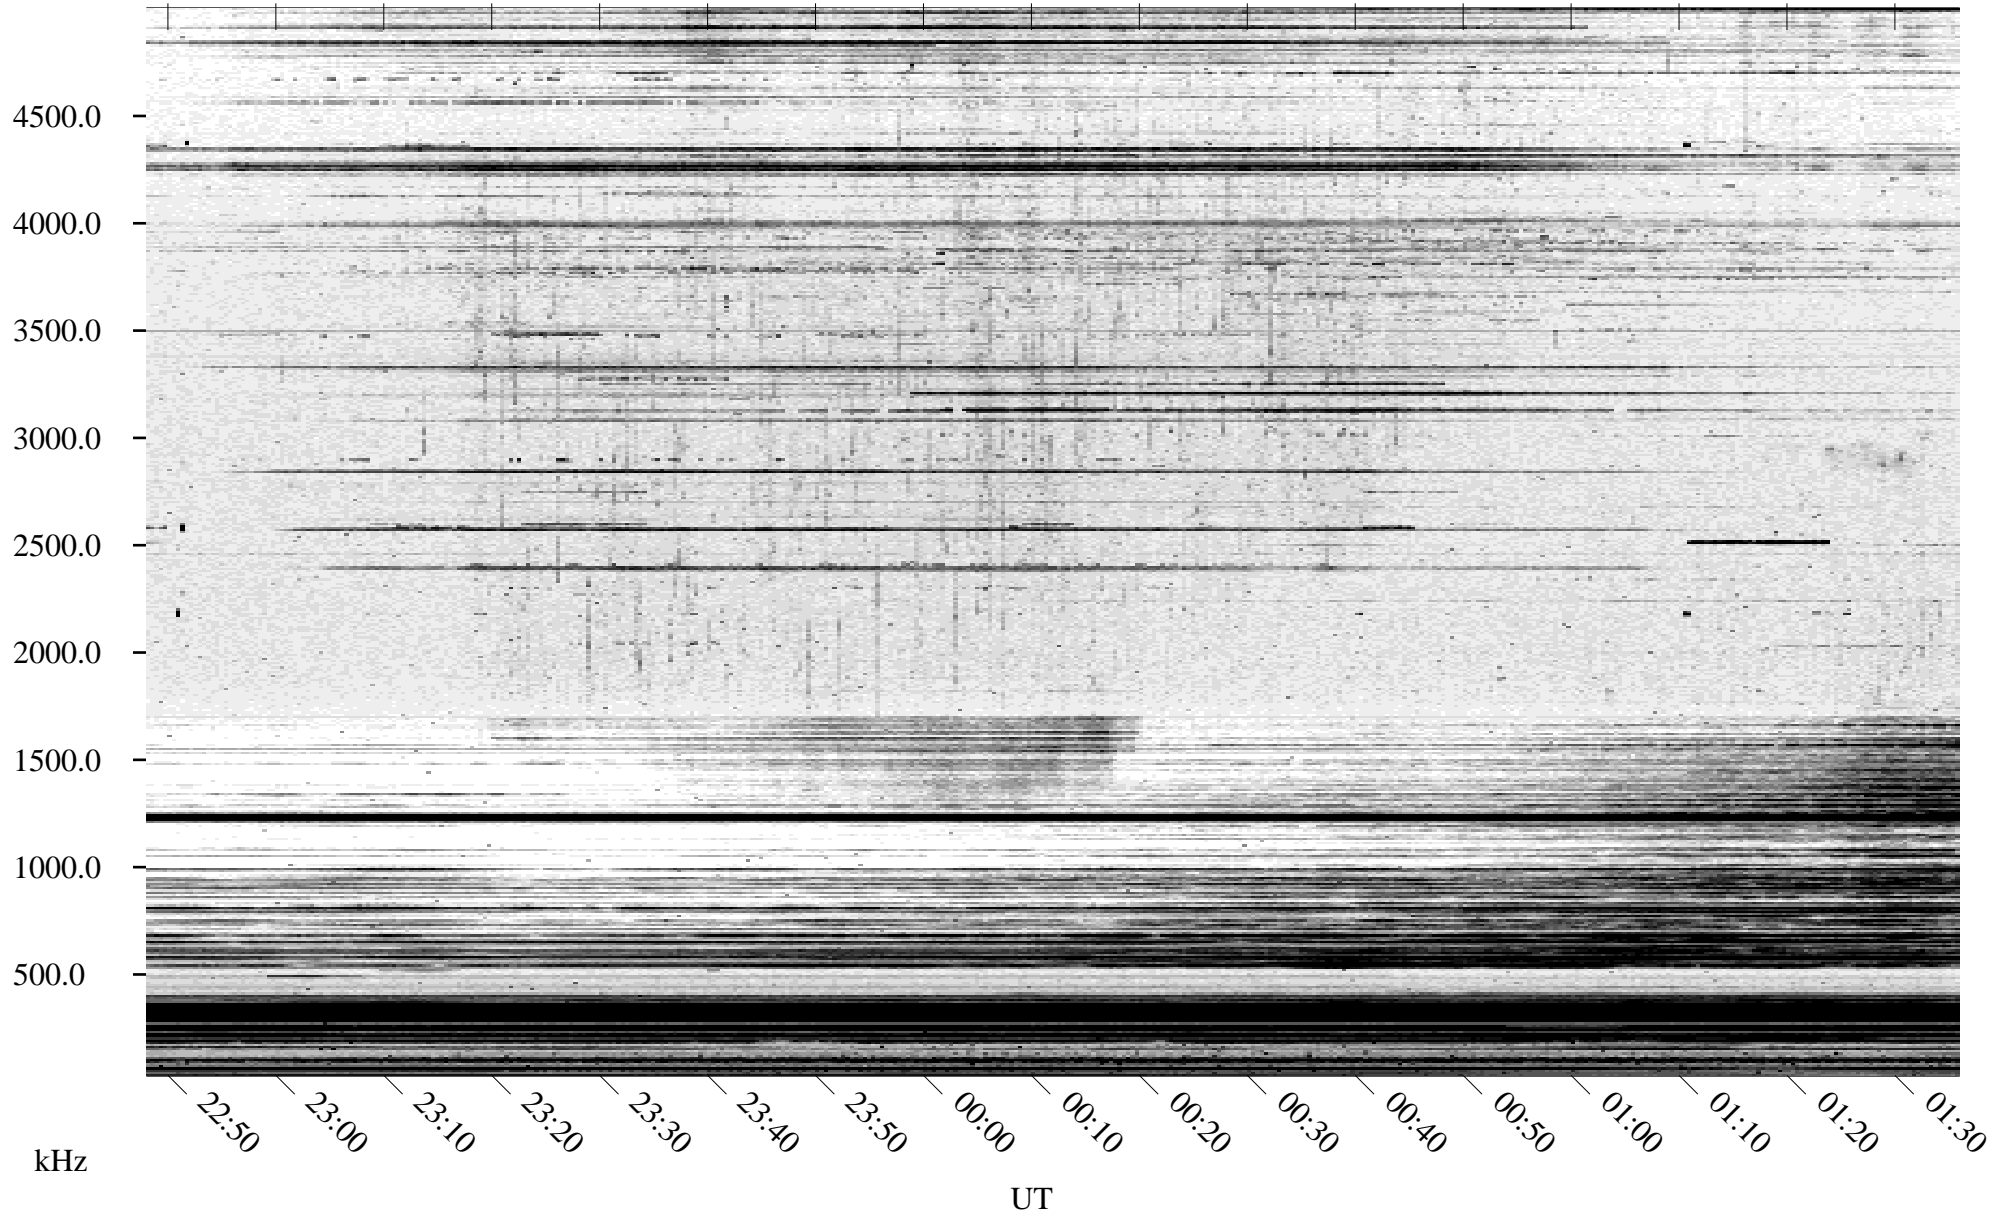

10/17/2003 Churchill, Manitoba

Linear Scale Black = 161 White = 15

ch03290l.z00m max_12

Page 1

10/17/2003 Churchill, Manitoba

Linear Scale Black = 161 White = 15

ch03290l.z00m max_12

Page 2

10/18/2003 Churchill, Manitoba

Linear Scale Black = 161 White = 15

ch03290l.z00m max_12

Page 3

10/18/2003 Churchill, Manitoba

Linear Scale Black = 161 White = 15

ch03290l.z00m max_12

Page 4

10/18/2003 Churchill, Manitoba

Linear Scale Black = 161 White = 15

ch03290l.z00m max_12

Page 5

10/18/2003 Churchill, Manitoba

Linear Scale Black = 161 White = 15

ch03290l.z00m max_12

Page 6

10/18/2003 Churchill, Manitoba

Linear Scale Black = 161 White = 15

ch03290l.z00m max_12

Page 7

10/18/2003 Churchill, Manitoba

Linear Scale Black = 161 White = 15

ch03290l.z00m max_12

Page 8