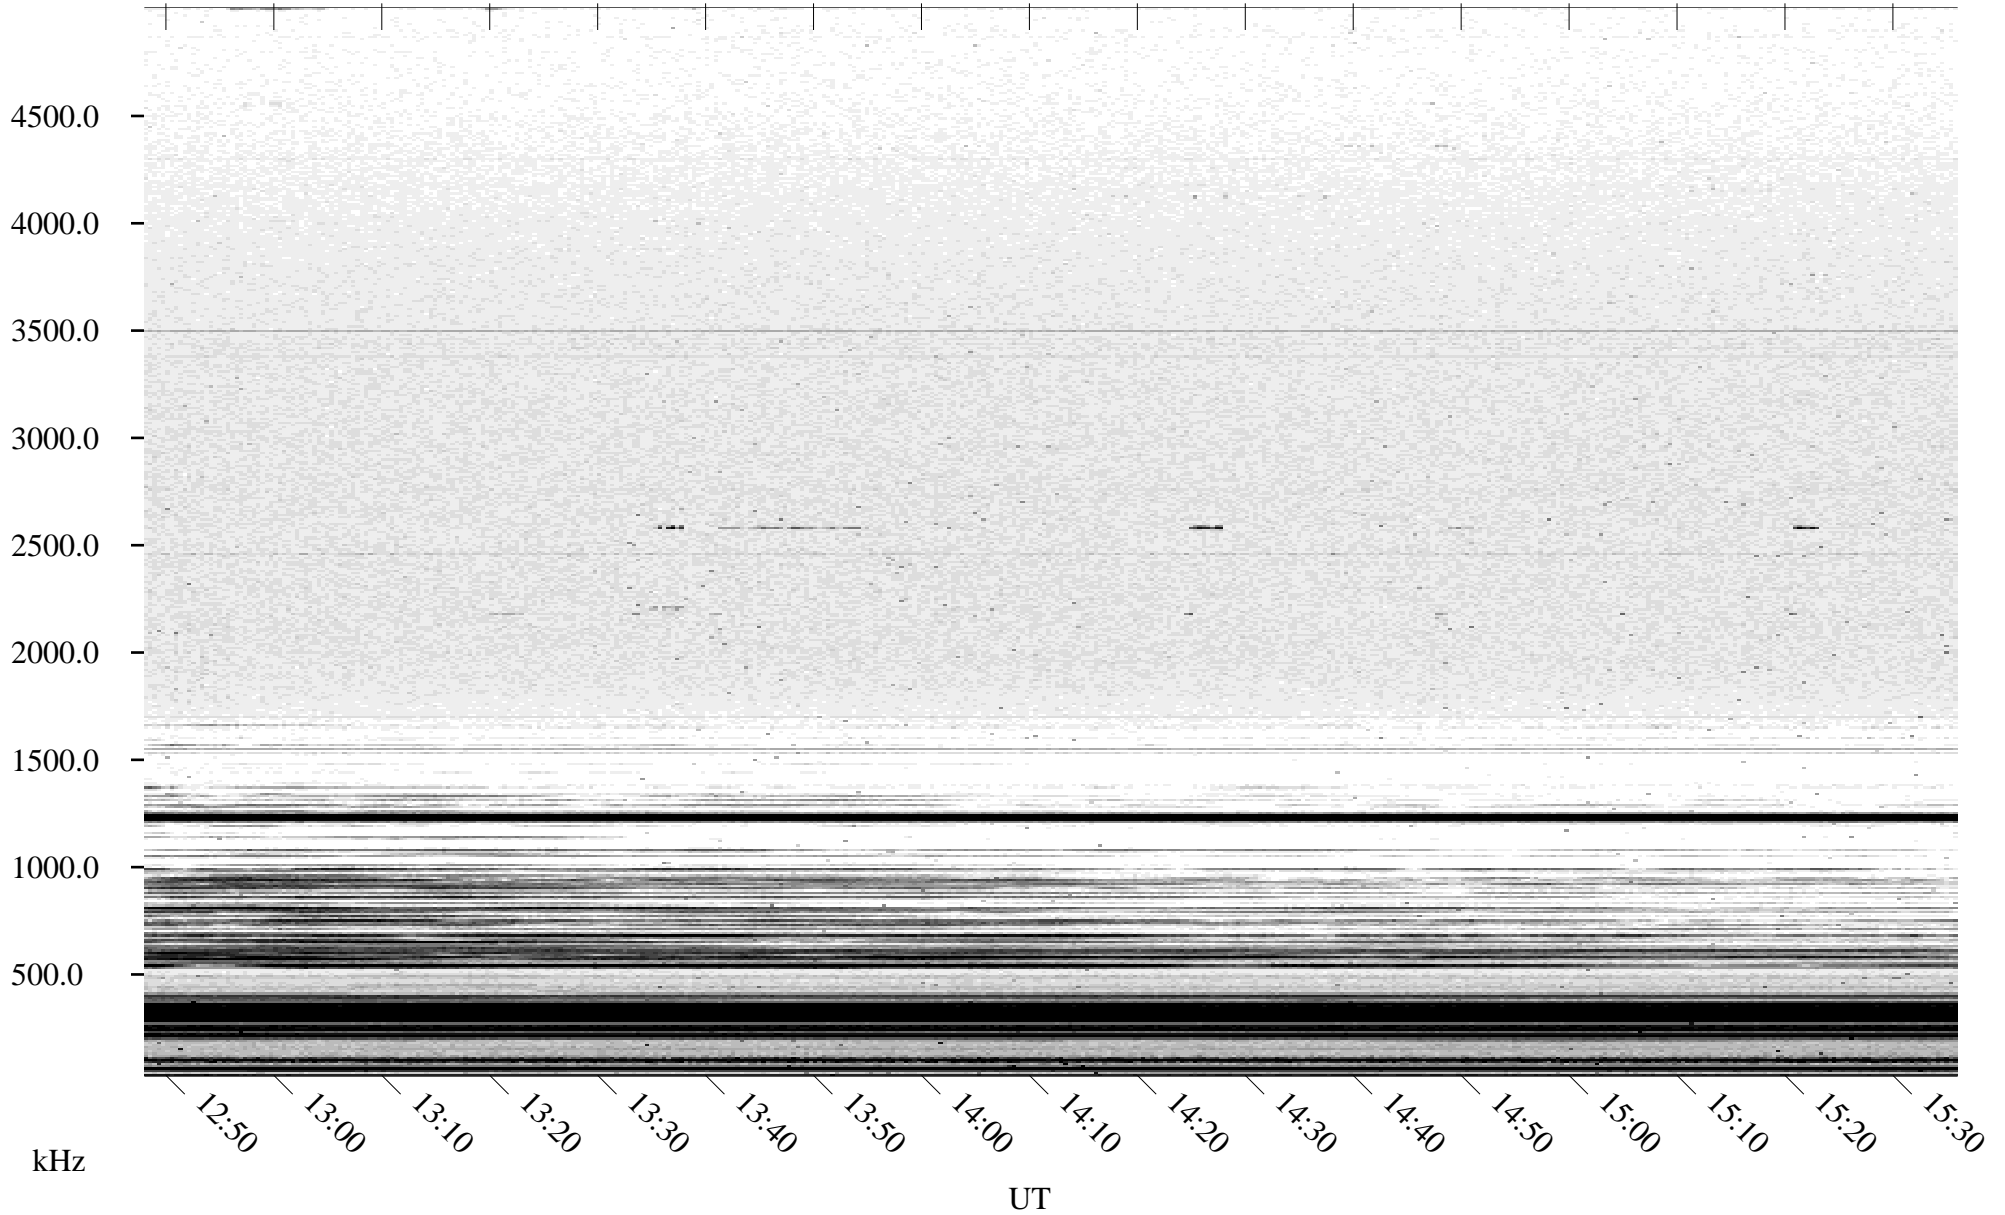

10/18/2003 Churchill, Manitoba

Linear Scale Black = 161 White = 15

ch03290l.z00m max_12

Page 3

10/18/2003 Churchill, Manitoba

Linear Scale Black = 161 White = 15

ch03290l.z00m max_12

Page 4

10/18/2003 Churchill, Manitoba

Linear Scale Black = 161 White = 15

ch03290l.z00m max_12

Page 5

10/18/2003 Churchill, Manitoba

Linear Scale Black = 161 White = 15

ch03290l.z00m max_12

Page 6

10/18/2003 Churchill, Manitoba

Linear Scale Black = 161 White = 15

ch03290l.z00m max_12

Page 7

10/18/2003 Churchill, Manitoba

Linear Scale Black = 161 White = 15

ch03290l.z00m max_12

Page 8