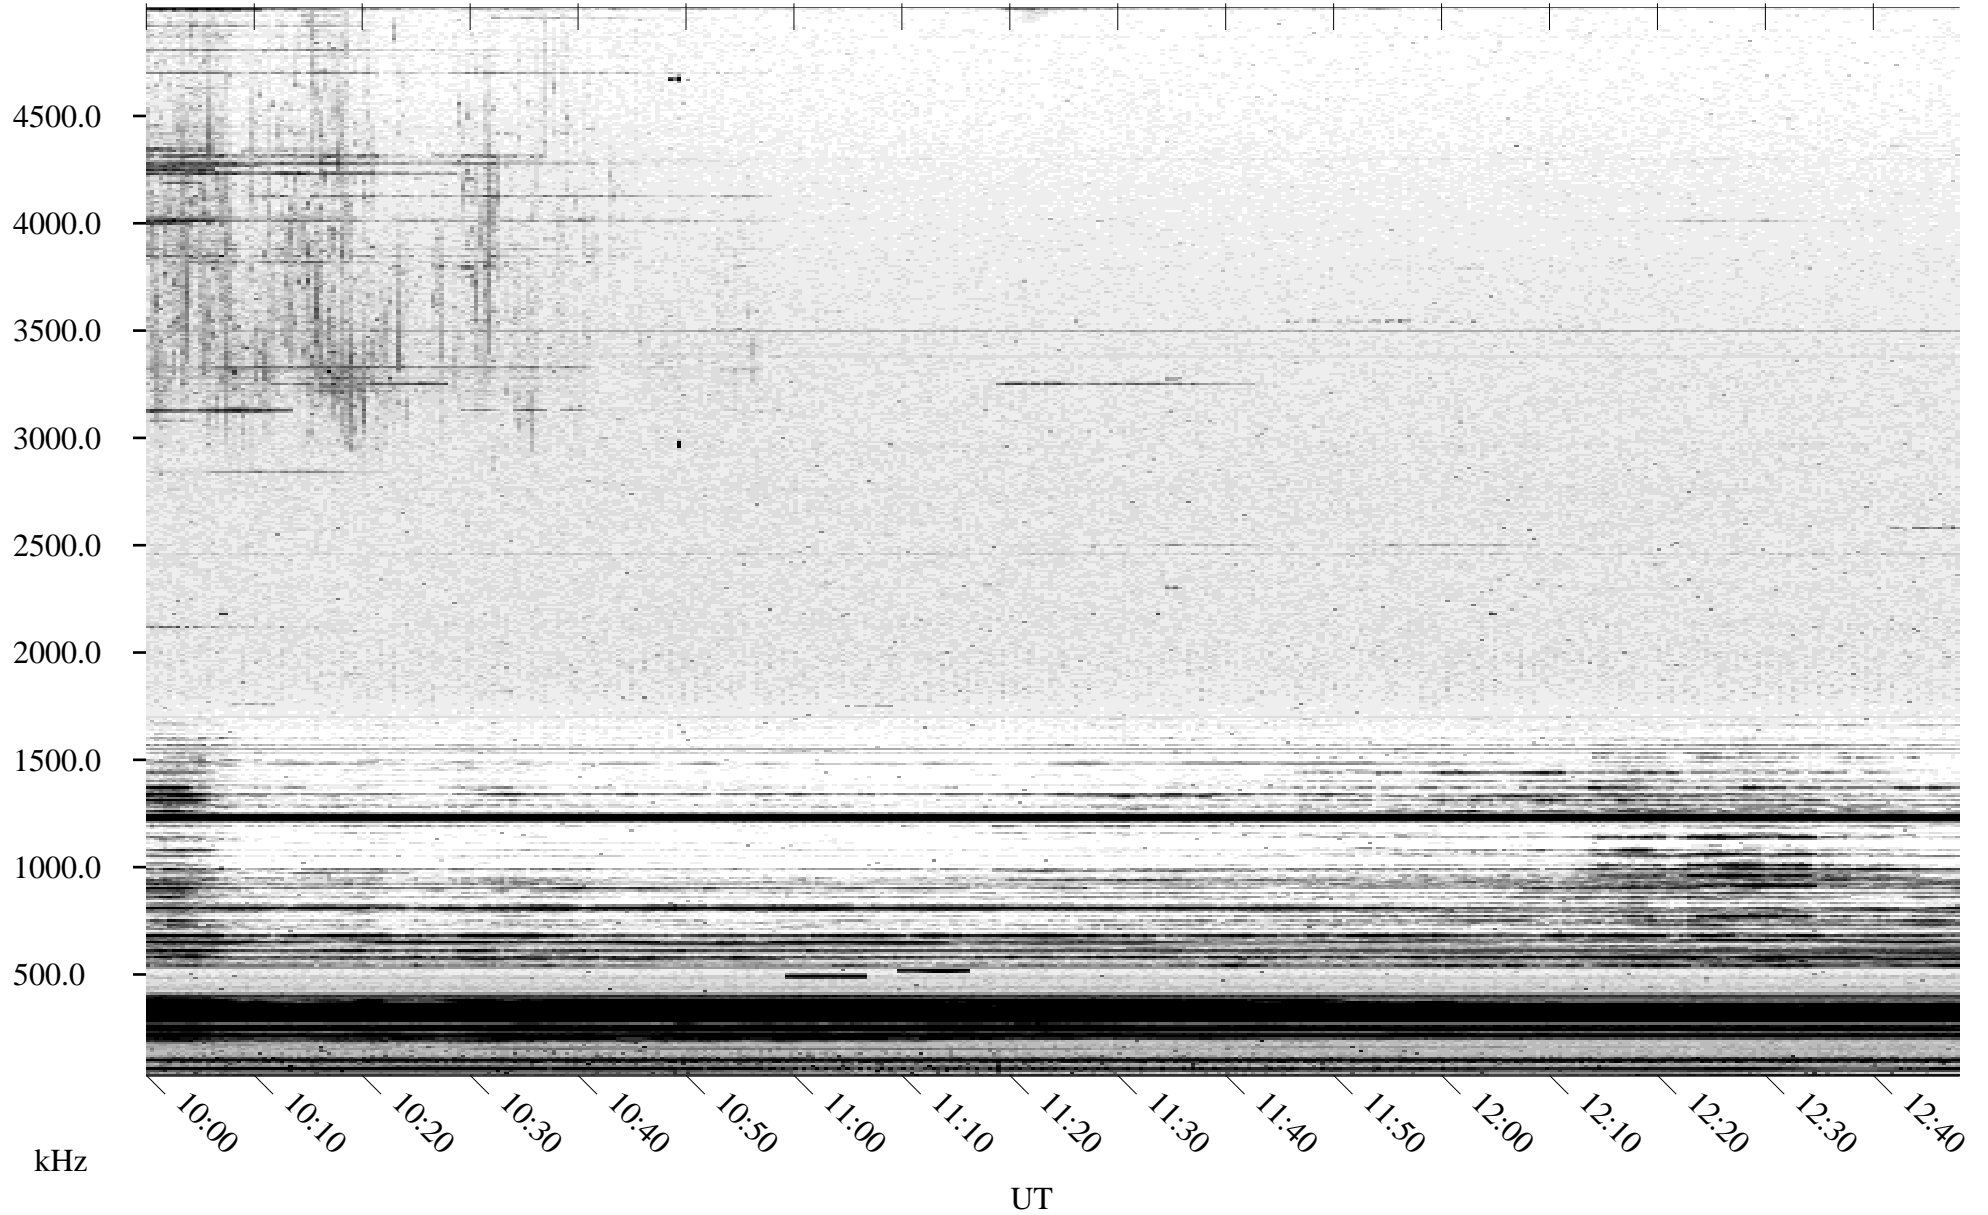

10/17/2003 Churchill, Manitoba

Linear Scale Black = 161 White = 15

ch03290l.z00m max_12

Page 1

10/17/2003 Churchill, Manitoba

Linear Scale Black = 161 White = 15

ch03290l.z00m max_12

Page 2

10/18/2003 Churchill, Manitoba

Linear Scale Black = 161 White = 15

ch03290l.z00m max_12

Page 3

10/18/2003 Churchill, Manitoba

Linear Scale Black = 161 White = 15

ch03290l.z00m max_12

Page 4

10/18/2003 Churchill, Manitoba

Linear Scale Black = 161 White = 15

ch03290l.z00m max_12

Page 5

10/18/2003 Churchill, Manitoba

Linear Scale Black = 161 White = 15

ch03290l.z00m max_12

Page 6

10/18/2003 Churchill, Manitoba

Linear Scale Black = 161 White = 15

ch03290l.z00m max_12

Page 7

10/18/2003 Churchill, Manitoba

Linear Scale Black = 161 White = 15

ch03290l.z00m max_12

Page 8