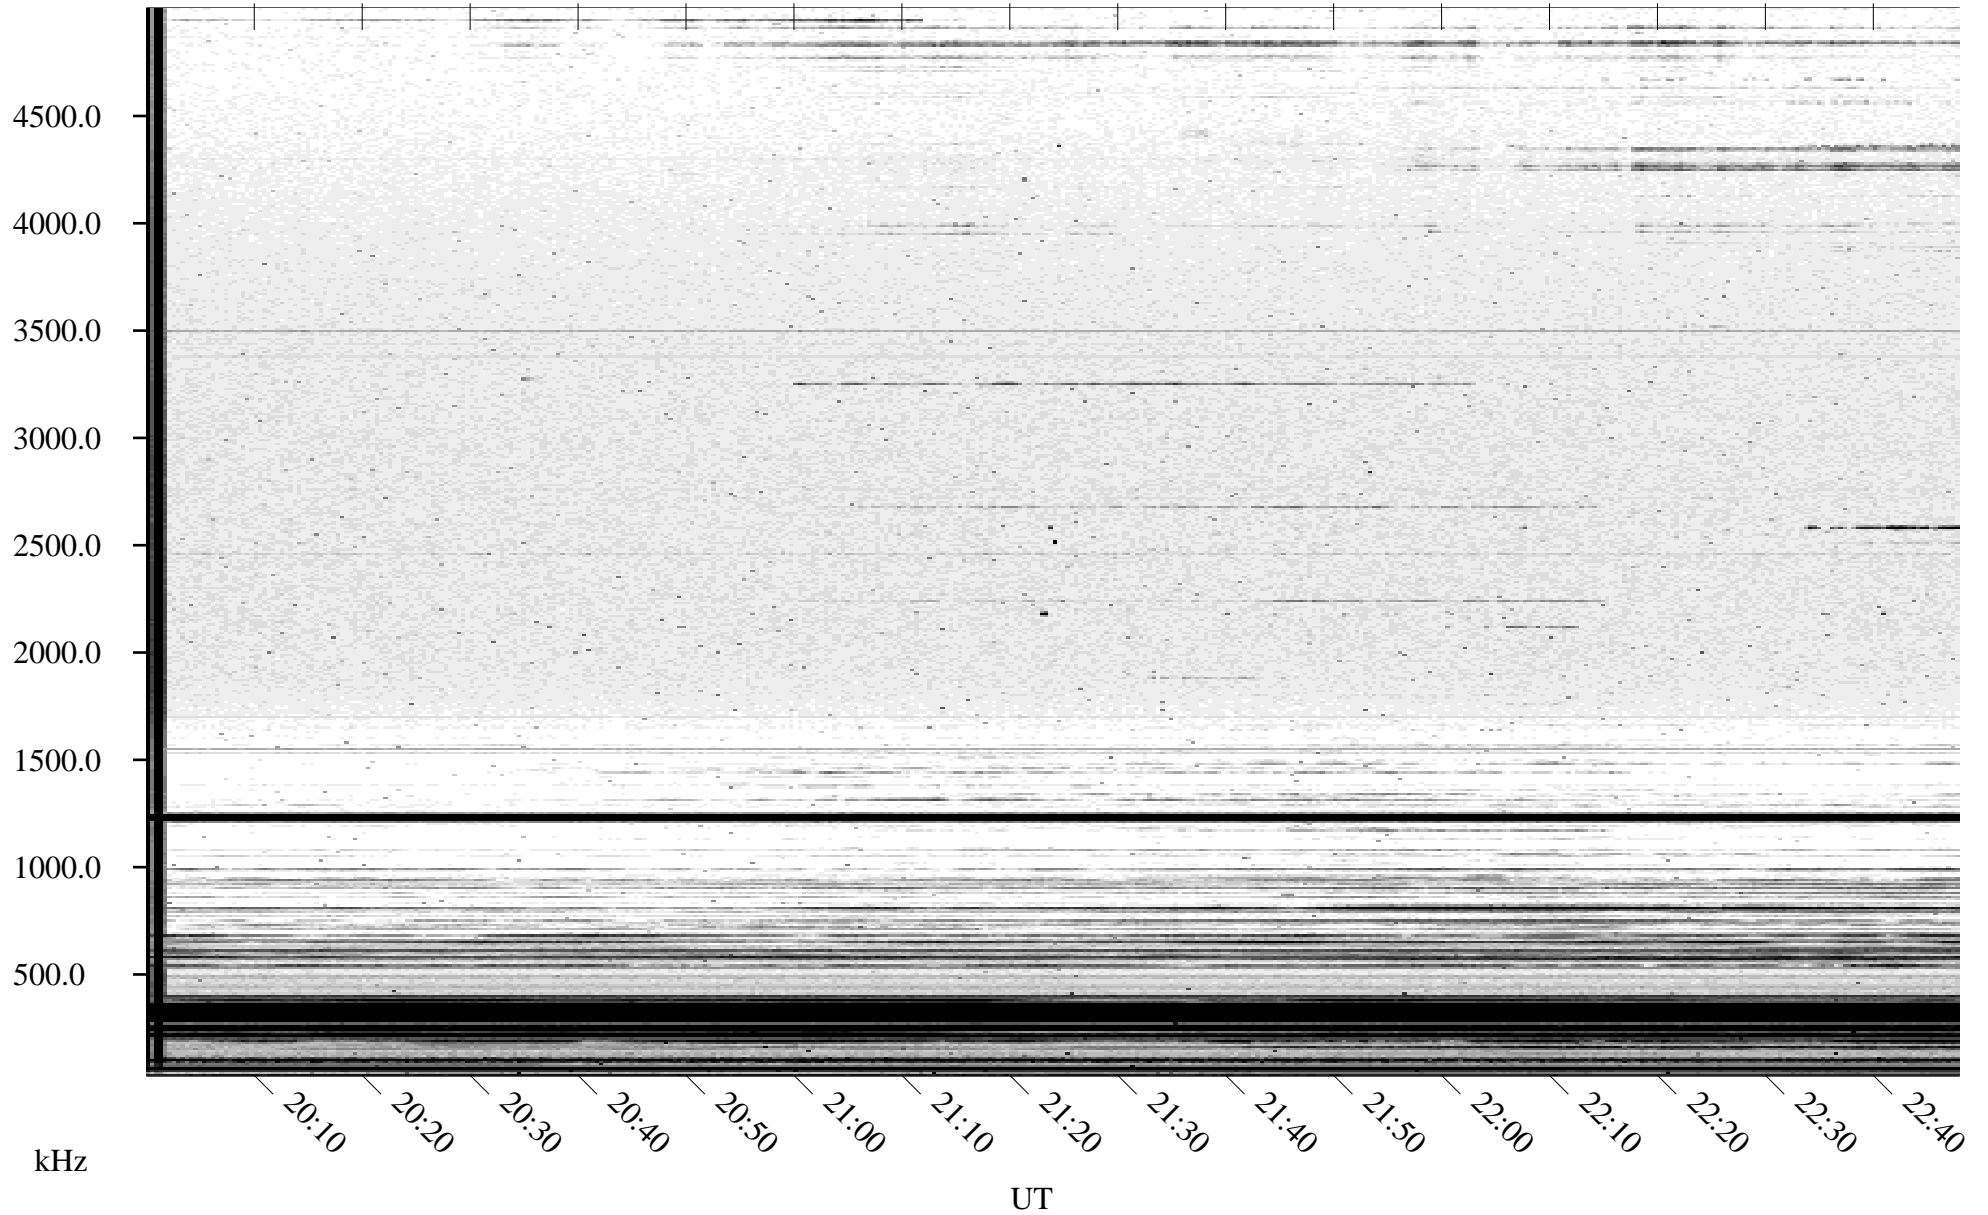

10/17/2003 Churchill, Manitoba

Linear Scale Black = 161 White = 15

ch03290l.z00m max_12

Page 1

10/17/2003 Churchill, Manitoba

Linear Scale Black = 161 White = 15

ch03290l.z00m max_12

Page 2

10/18/2003 Churchill, Manitoba

Linear Scale Black = 161 White = 15

ch03290l.z00m max_12

Page 3

10/18/2003 Churchill, Manitoba

Linear Scale Black = 161 White = 15

ch03290l.z00m max_12

Page 4

10/18/2003 Churchill, Manitoba

Linear Scale Black = 161 White = 15

ch03290l.z00m max_12

Page 5

10/18/2003 Churchill, Manitoba

Linear Scale Black = 161 White = 15

ch03290l.z00m max_12

Page 6

10/18/2003 Churchill, Manitoba

Linear Scale Black = 161 White = 15

ch03290l.z00m max_12

Page 7

10/18/2003 Churchill, Manitoba

Linear Scale Black = 161 White = 15

ch03290l.z00m max_12

Page 8