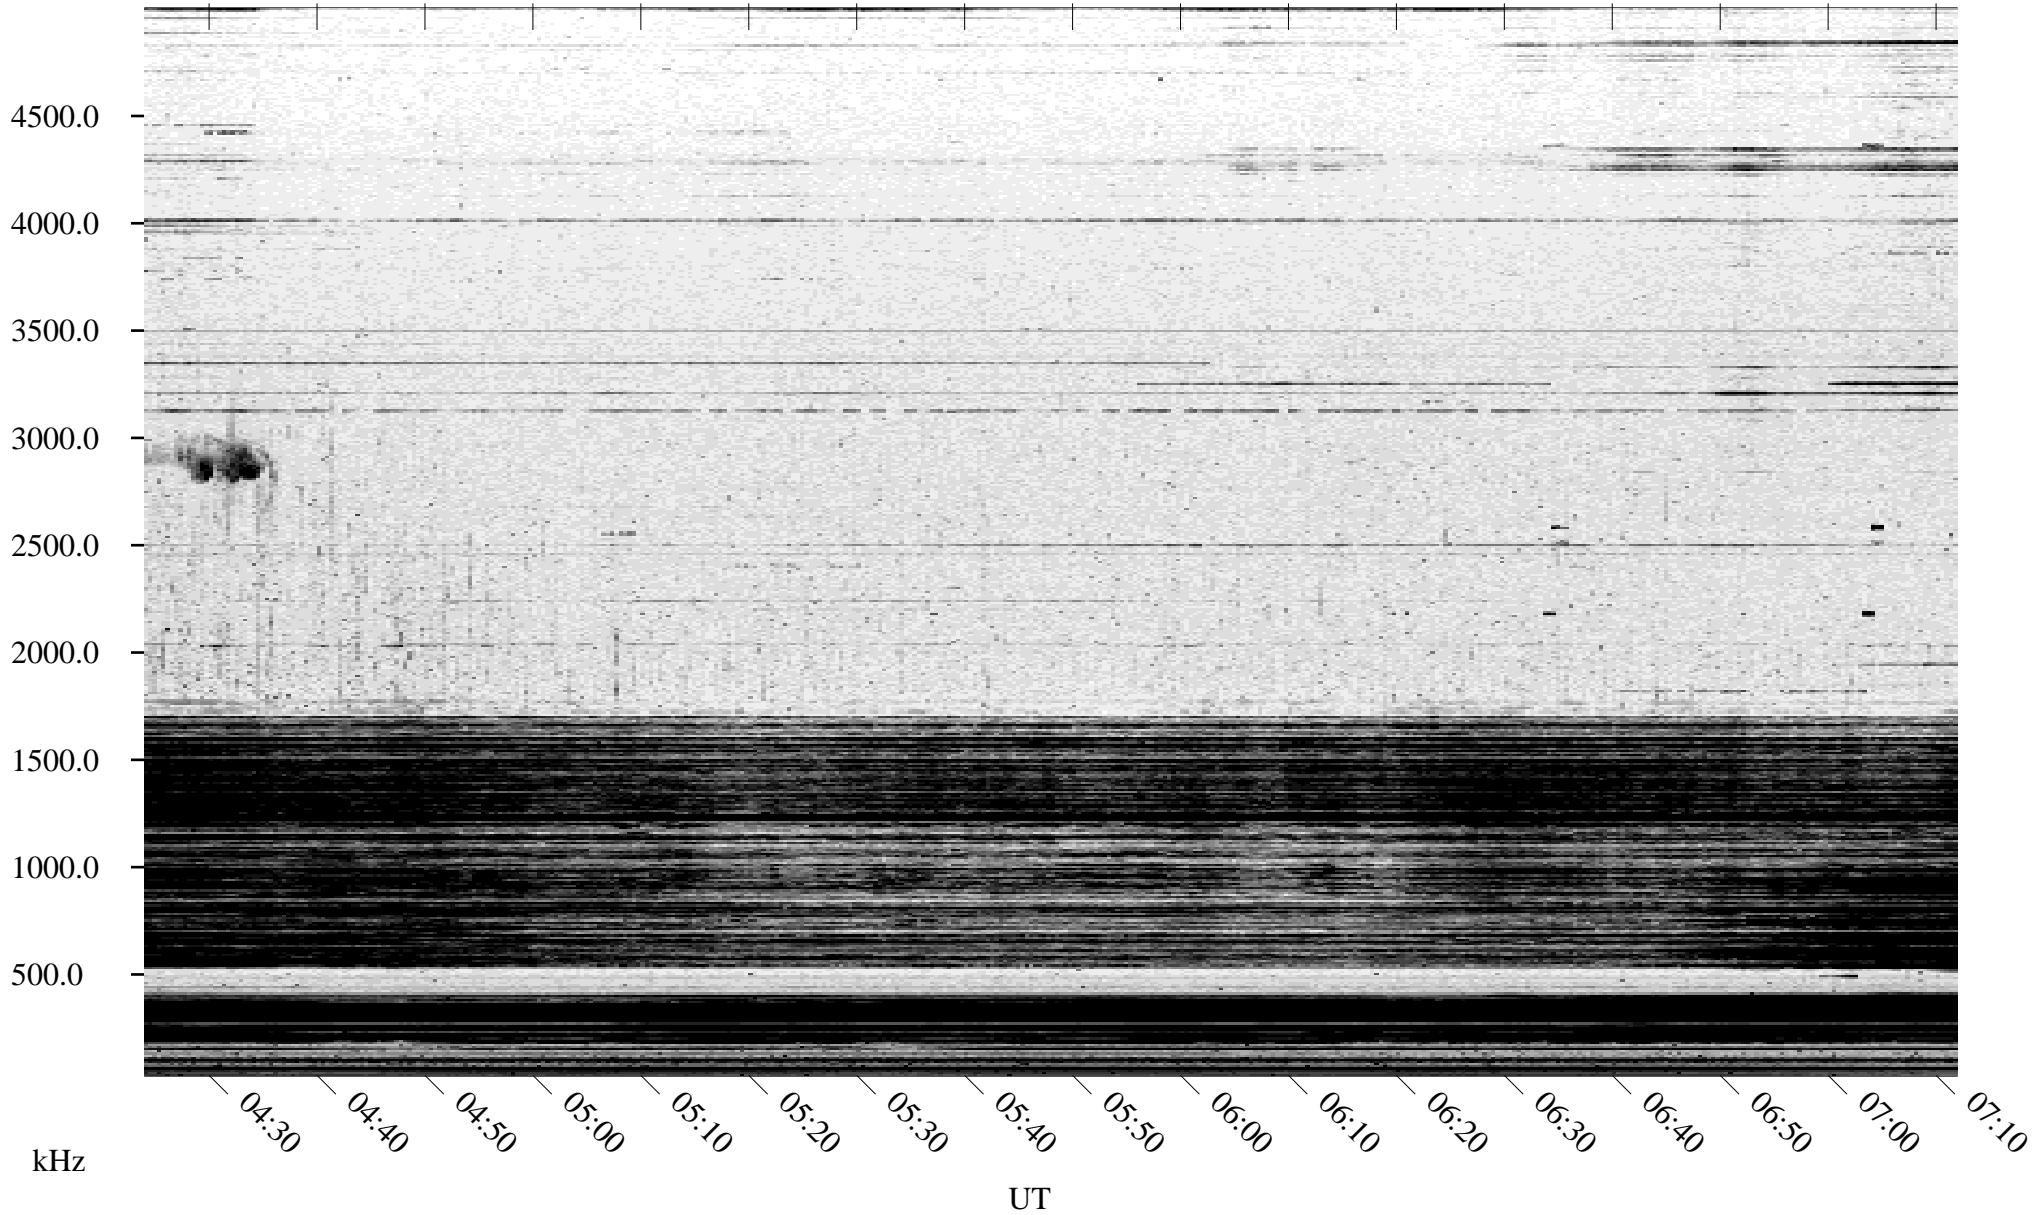

10/19/2003 Churchill, Manitoba

Linear Scale Black = 161 White = 15

ch03292l.z00m max_12

Page 1

10/19/2003 Churchill, Manitoba

Linear Scale Black = 161 White = 15

ch03292l.z00m max_12

Page 2

10/20/2003 Churchill, Manitoba

Linear Scale Black = 161 White = 15

ch03292l.z00m max_12

Page 3

10/20/2003 Churchill, Manitoba

Linear Scale Black = 161 White = 15

ch03292l.z00m max_12

Page 4

10/20/2003 Churchill, Manitoba

Linear Scale Black = 161 White = 15

ch03292l.z00m max_12

Page 5

10/20/2003 Churchill, Manitoba

Linear Scale Black = 161 White = 15

ch03292l.z00m max_12

Page 6

10/20/2003 Churchill, Manitoba

Linear Scale Black = 161 White = 15

ch03292l.z00m max_12

Page 7

10/20/2003 Churchill, Manitoba

Linear Scale Black = 161 White = 15

ch03292l.z00m max_12