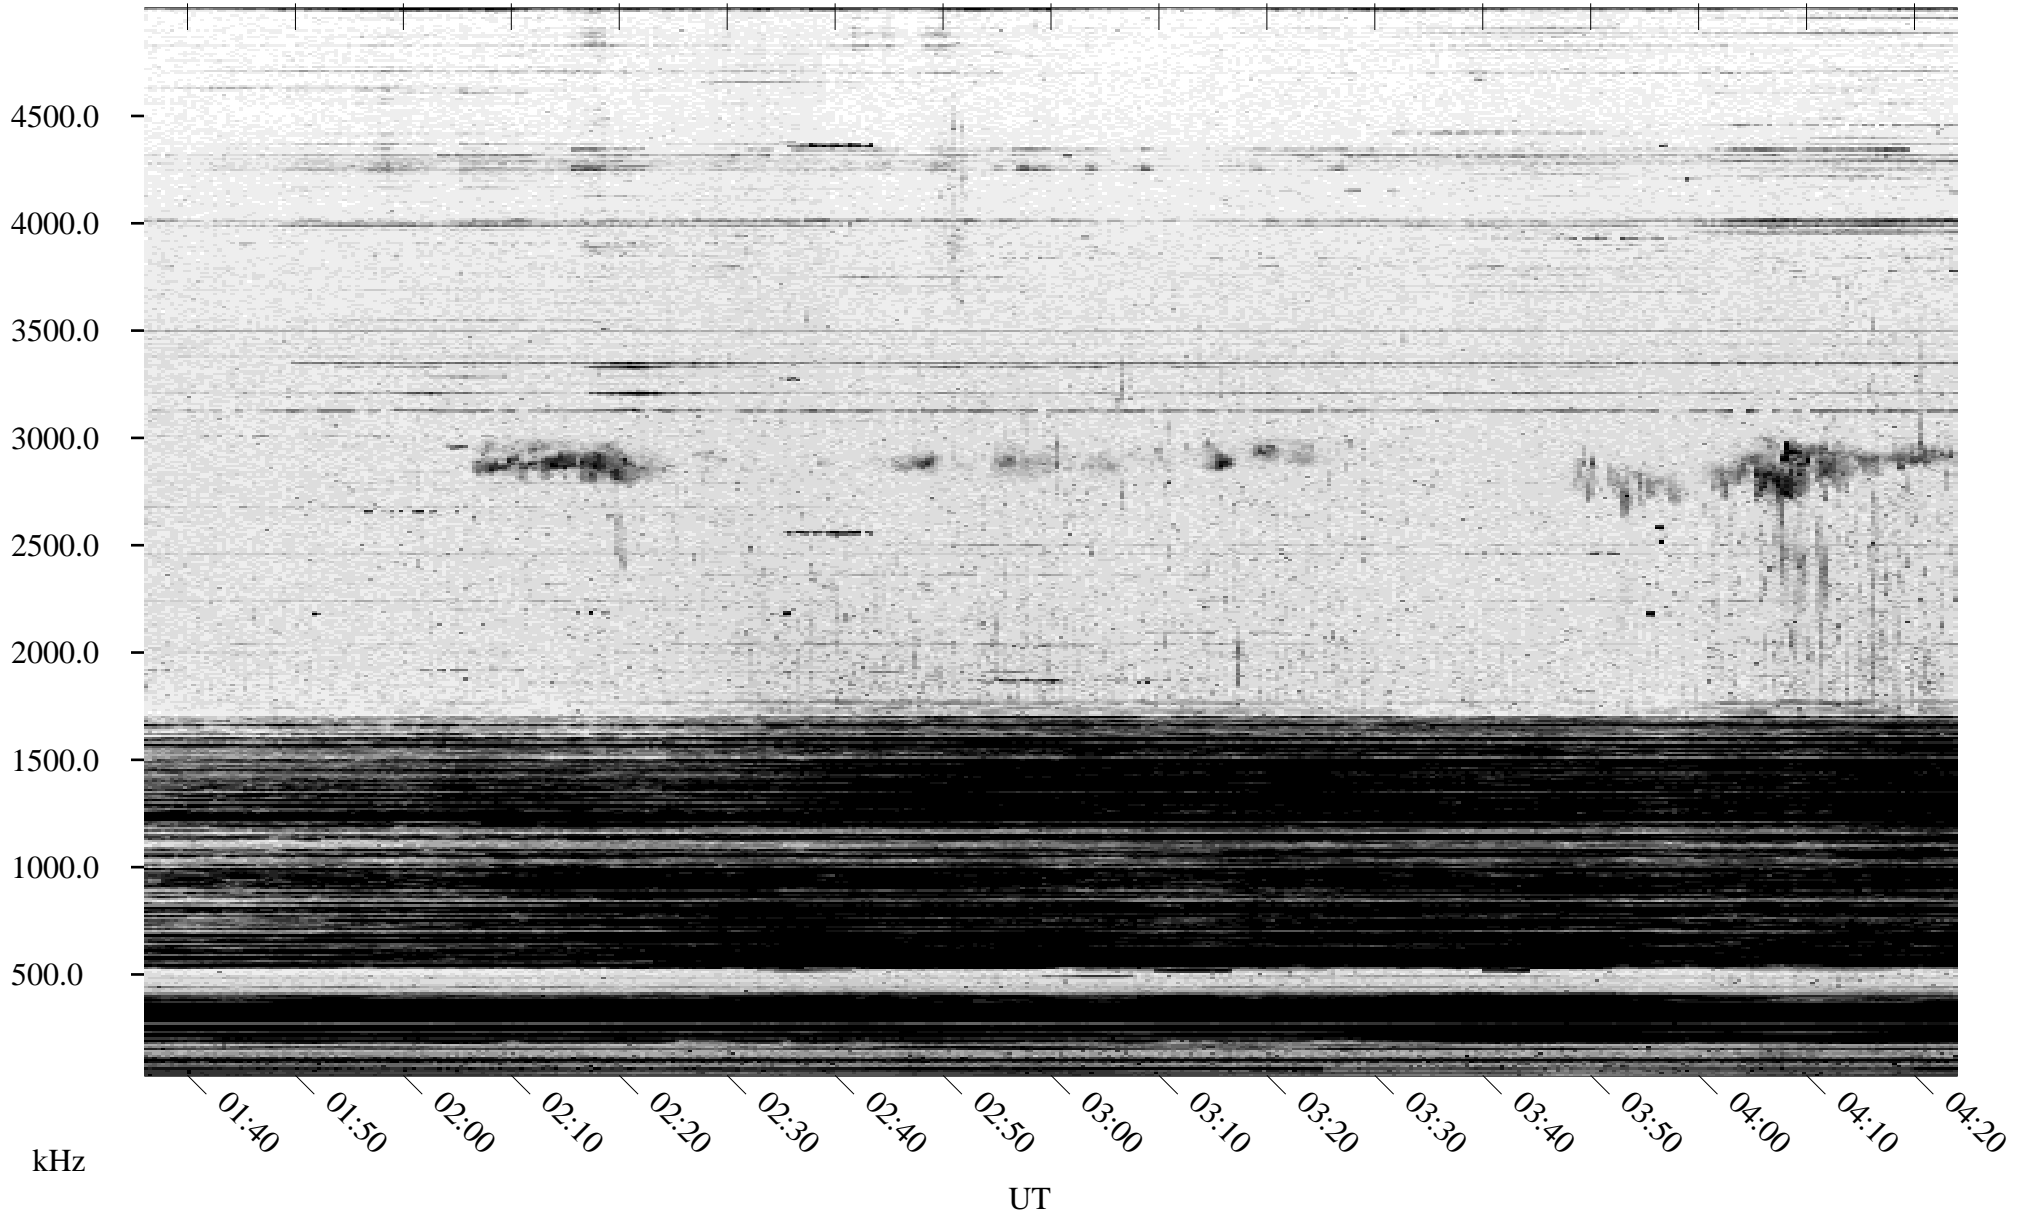

10/19/2003 Churchill, Manitoba

Linear Scale Black = 161 White = 15

ch03292l.z00m max_12

Page 1

10/19/2003 Churchill, Manitoba

Linear Scale Black = 161 White = 15

ch03292l.z00m max_12

Page 2

10/20/2003 Churchill, Manitoba

Linear Scale Black = 161 White = 15

ch03292l.z00m max_12

Page 3

10/20/2003 Churchill, Manitoba

Linear Scale Black = 161 White = 15

ch03292l.z00m max_12

Page 4

10/20/2003 Churchill, Manitoba

Linear Scale Black = 161 White = 15

ch03292l.z00m max_12

Page 5

10/20/2003 Churchill, Manitoba

Linear Scale Black = 161 White = 15

ch03292l.z00m max_12

Page 6

10/20/2003 Churchill, Manitoba

Linear Scale Black = 161 White = 15

ch03292l.z00m max_12

Page 7

10/20/2003 Churchill, Manitoba

Linear Scale Black = 161 White = 15

ch03292l.z00m max_12