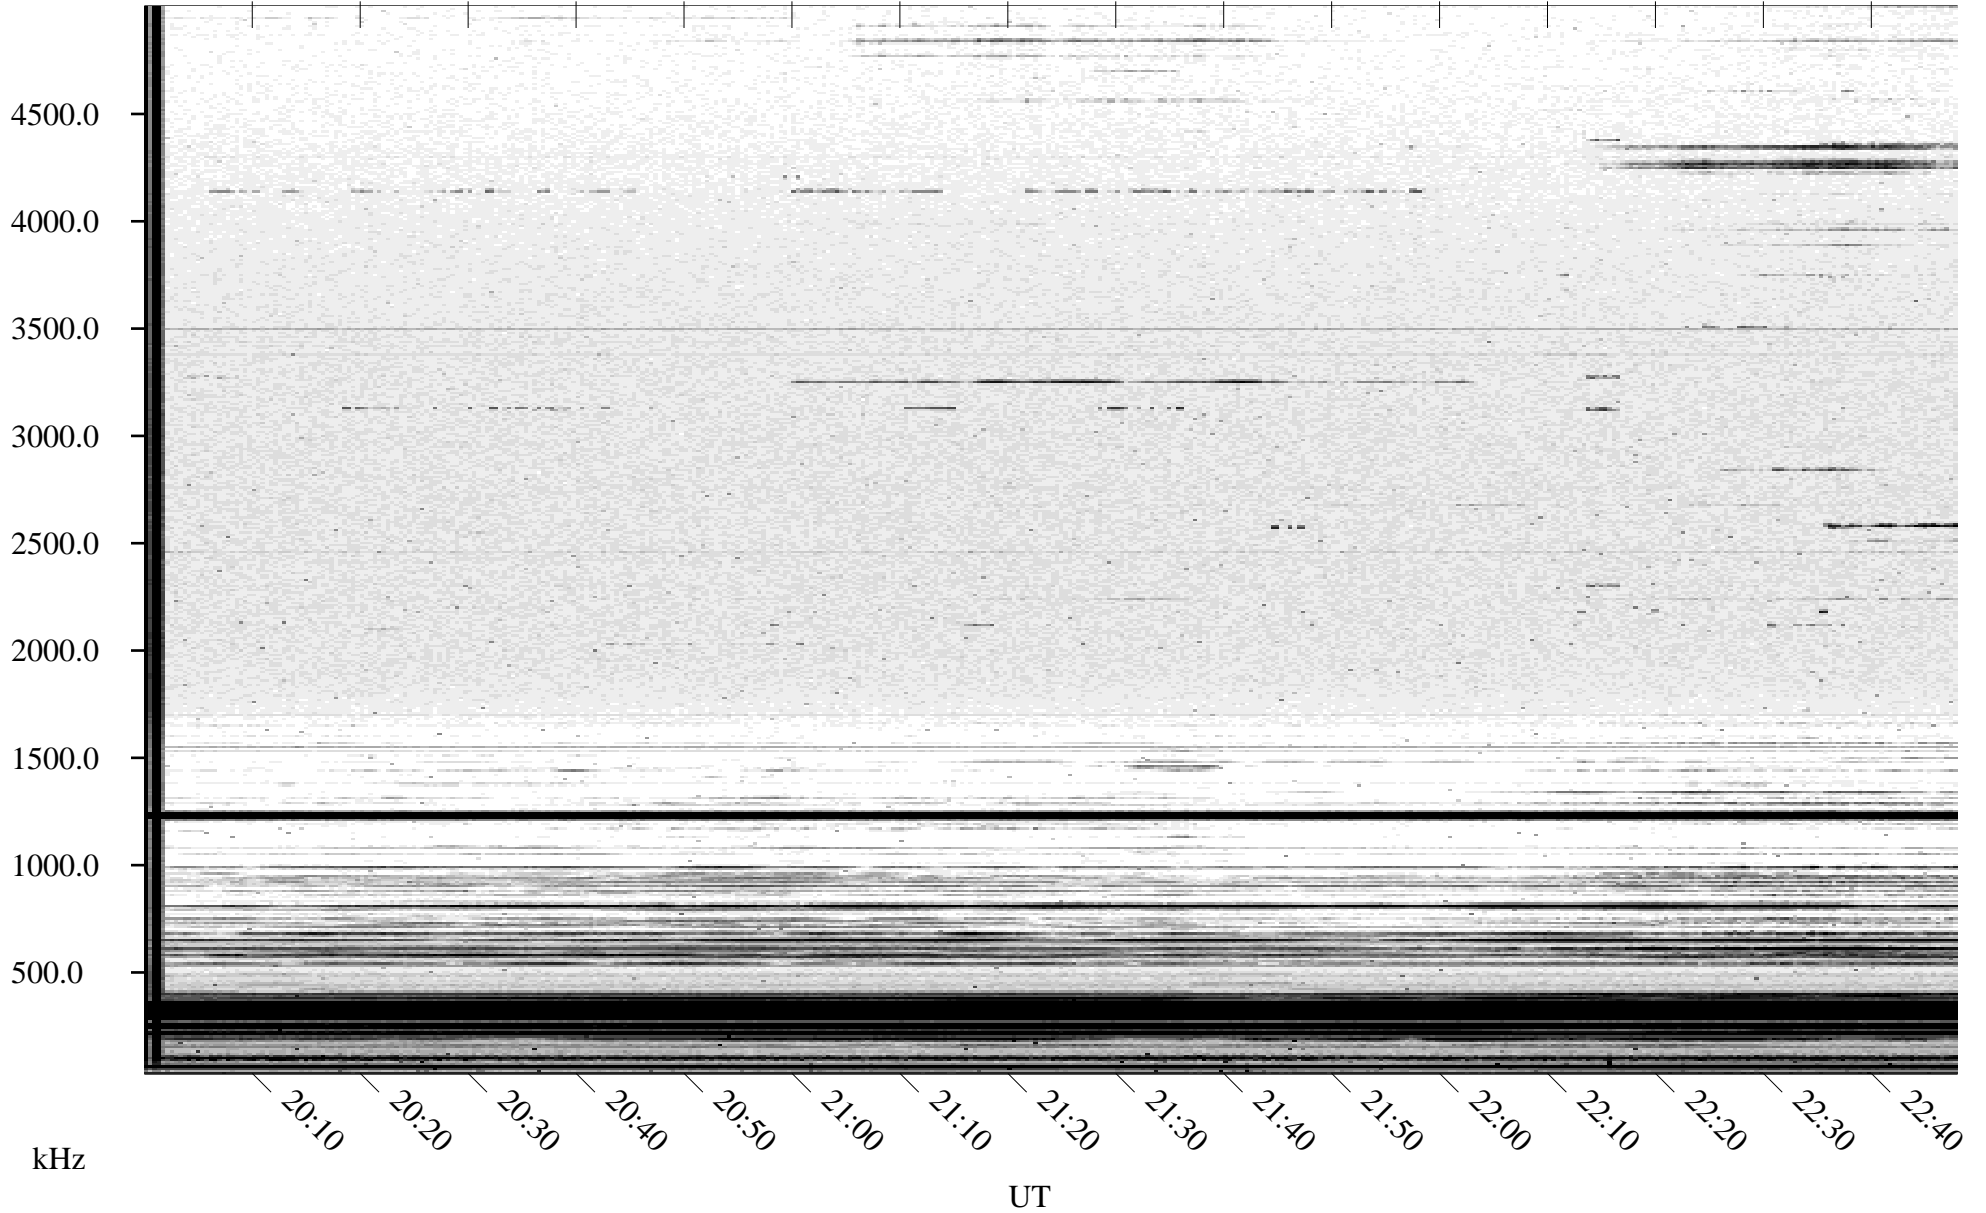

10/19/2003 Churchill, Manitoba

Linear Scale Black = 161 White = 15

ch03292l.z00m max_12

Page 1

10/19/2003 Churchill, Manitoba

Linear Scale Black = 161 White = 15

ch03292l.z00m max_12

Page 2

10/20/2003 Churchill, Manitoba

Linear Scale Black = 161 White = 15

ch03292l.z00m max_12

Page 3

10/20/2003 Churchill, Manitoba

Linear Scale Black = 161 White = 15

ch03292l.z00m max_12

Page 4

10/20/2003 Churchill, Manitoba

Linear Scale Black = 161 White = 15

ch03292l.z00m max_12

Page 5

10/20/2003 Churchill, Manitoba

Linear Scale Black = 161 White = 15

ch03292l.z00m max_12

Page 6

10/20/2003 Churchill, Manitoba

Linear Scale Black = 161 White = 15

ch03292l.z00m max_12

Page 7

10/20/2003 Churchill, Manitoba

Linear Scale Black = 161 White = 15

ch03292l.z00m max_12