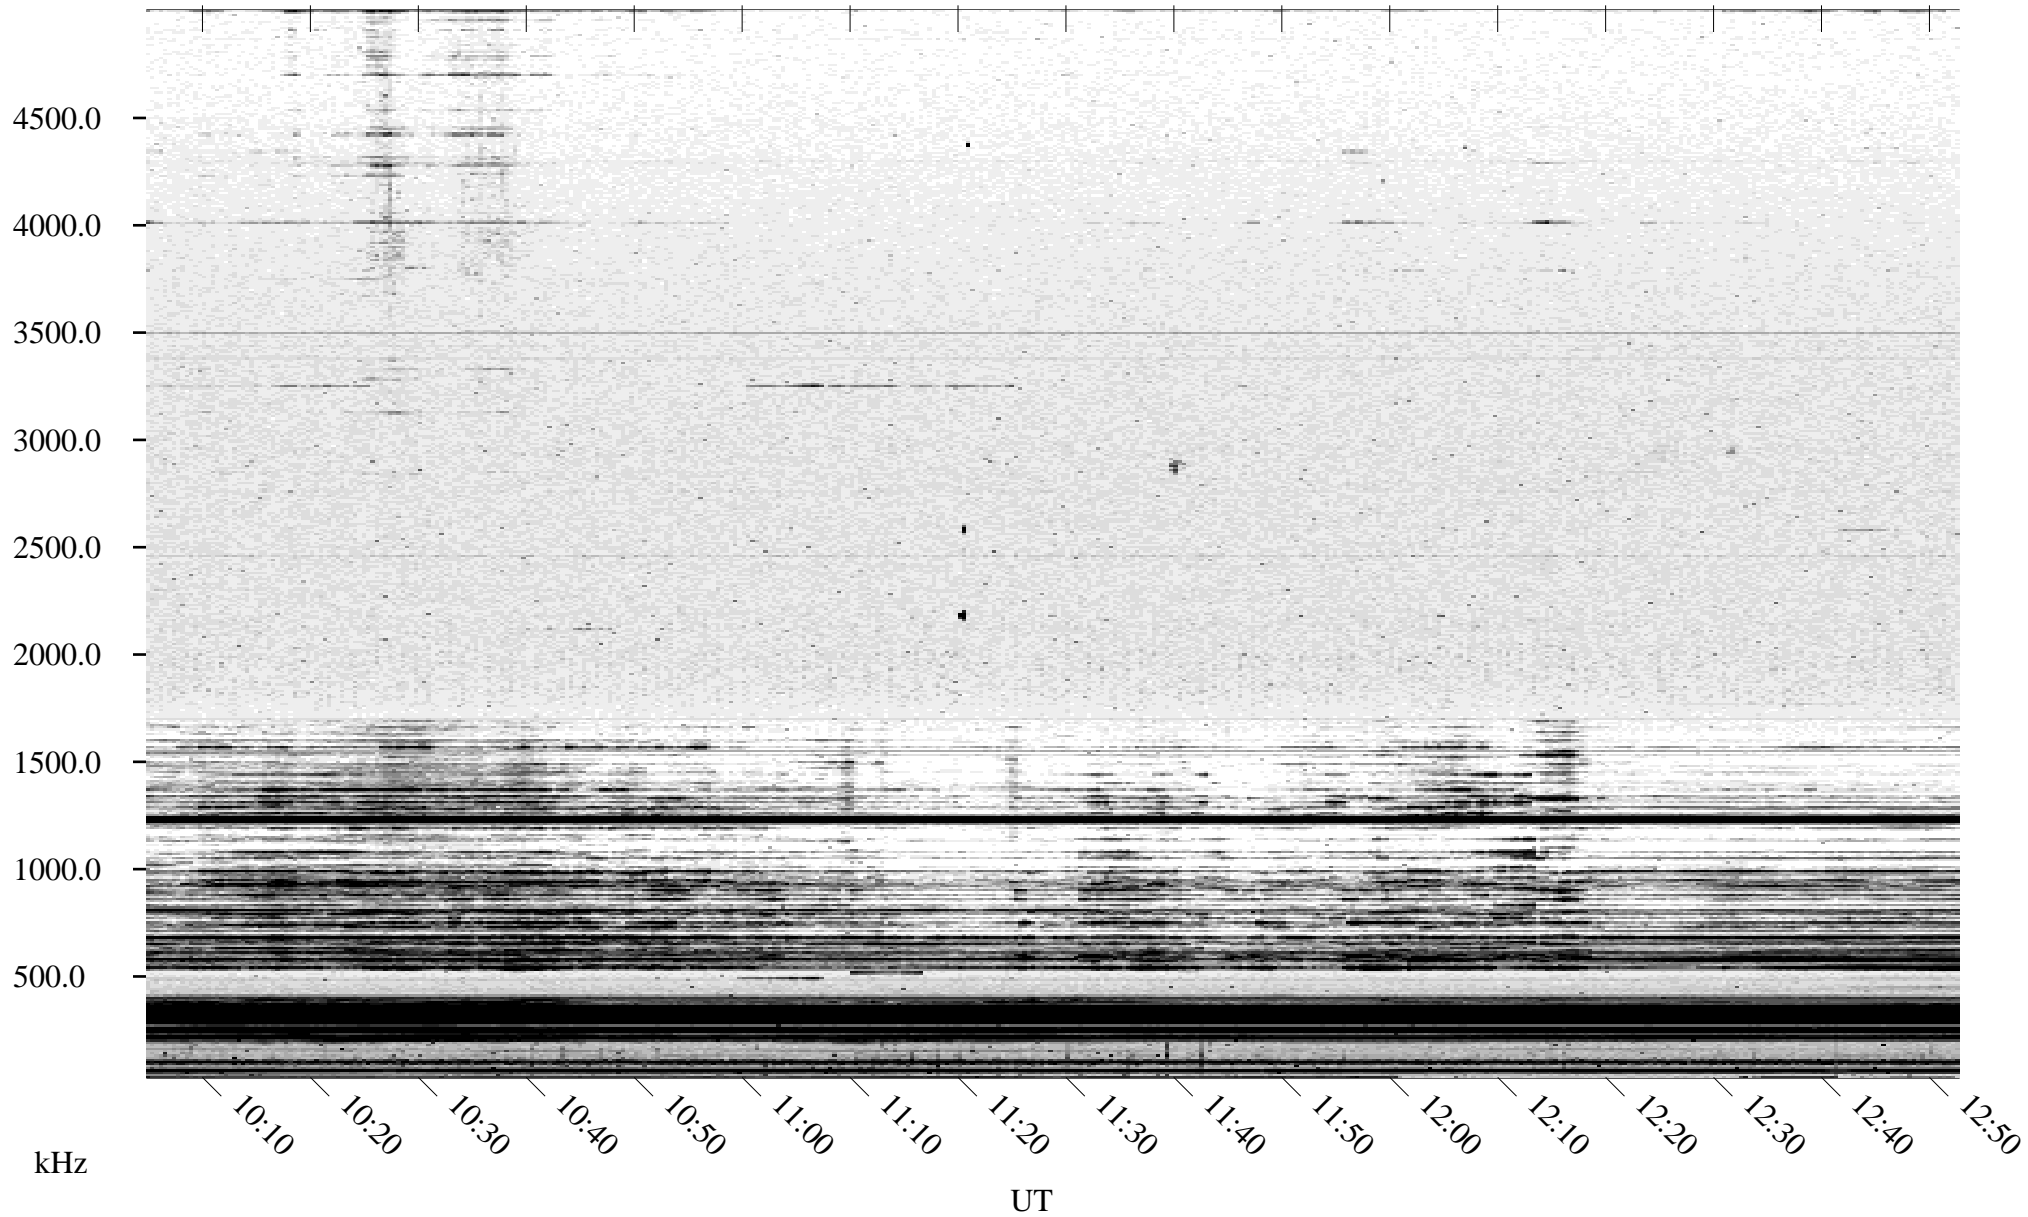

10/20/2003 Churchill, Manitoba

Linear Scale Black = 161 White = 15

ch03293l.z00m max_12

Page 1

10/20/2003 Churchill, Manitoba

Linear Scale Black = 161 White = 15

ch03293l.z00m max_12

Page 2

10/21/2003 Churchill, Manitoba

Linear Scale Black = 161 White = 15

ch03293l.z00m max_12

Page 3

10/21/2003 Churchill, Manitoba

Linear Scale Black = 161 White = 15

ch03293l.z00m max_12

Page 4

10/21/2003 Churchill, Manitoba

Linear Scale Black = 161 White = 15

ch03293l.z00m max_12

Page 5

10/21/2003 Churchill, Manitoba

Linear Scale Black = 161 White = 15

ch03293l.z00m max_12

Page 6

10/21/2003 Churchill, Manitoba

Linear Scale Black = 161 White = 15

ch03293l.z00m max_12

Page 7

10/21/2003 Churchill, Manitoba

Linear Scale Black = 161 White = 15

ch03293l.z00m max_12