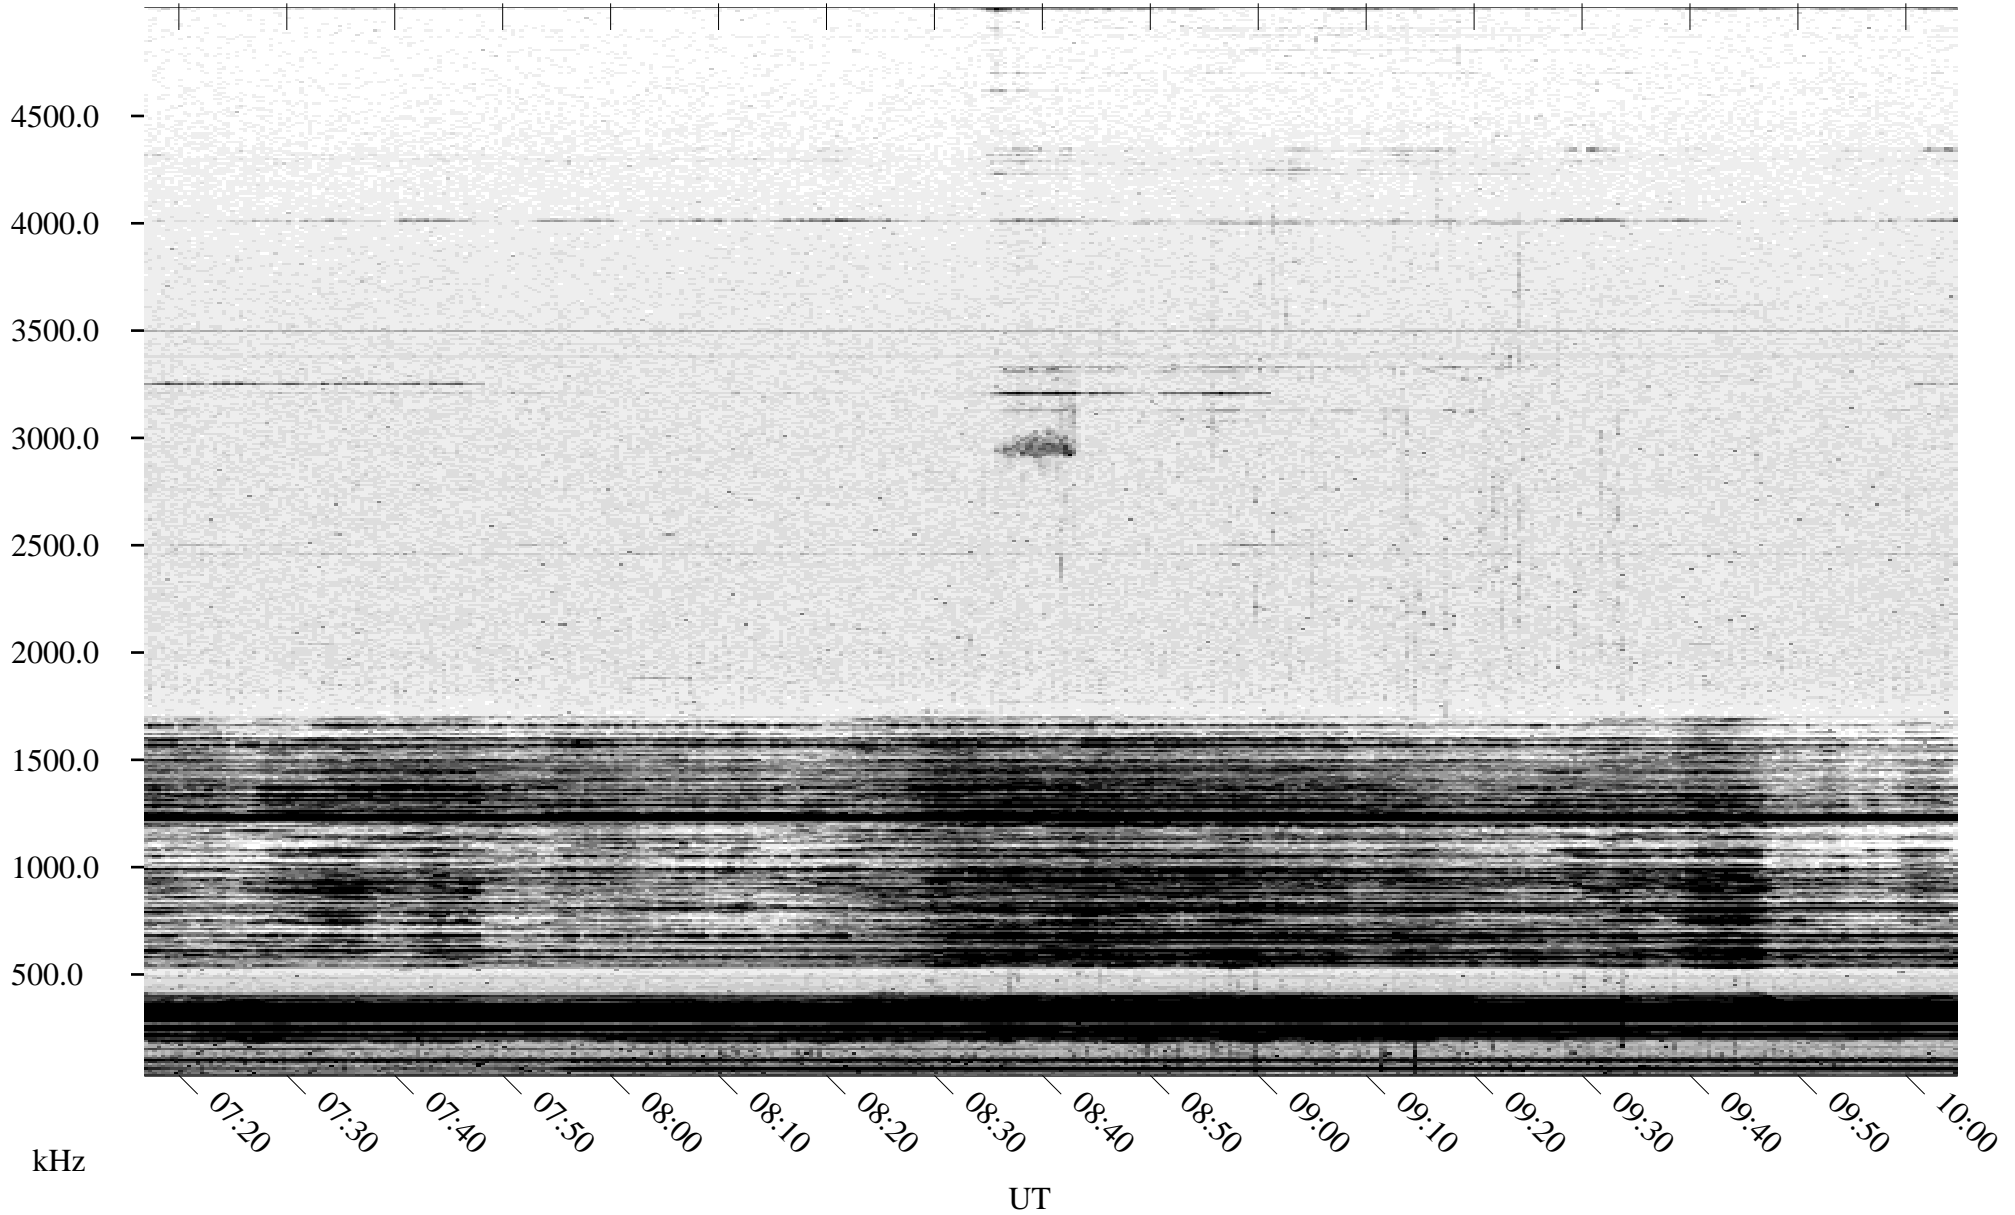

10/20/2003 Churchill, Manitoba

Linear Scale Black = 161 White = 15

ch03293l.z00m max_12

Page 1

10/20/2003 Churchill, Manitoba

Linear Scale Black = 161 White = 15

ch03293l.z00m max_12

Page 2

10/21/2003 Churchill, Manitoba

Linear Scale Black = 161 White = 15

ch03293l.z00m max_12

Page 3

10/21/2003 Churchill, Manitoba

Linear Scale Black = 161 White = 15

ch03293l.z00m max_12

Page 4

10/21/2003 Churchill, Manitoba

Linear Scale Black = 161 White = 15

ch03293l.z00m max_12

Page 5

10/21/2003 Churchill, Manitoba

Linear Scale Black = 161 White = 15

ch03293l.z00m max_12

Page 6

10/21/2003 Churchill, Manitoba

Linear Scale Black = 161 White = 15

ch03293l.z00m max_12

Page 7

10/21/2003 Churchill, Manitoba

Linear Scale Black = 161 White = 15

ch03293l.z00m max_12