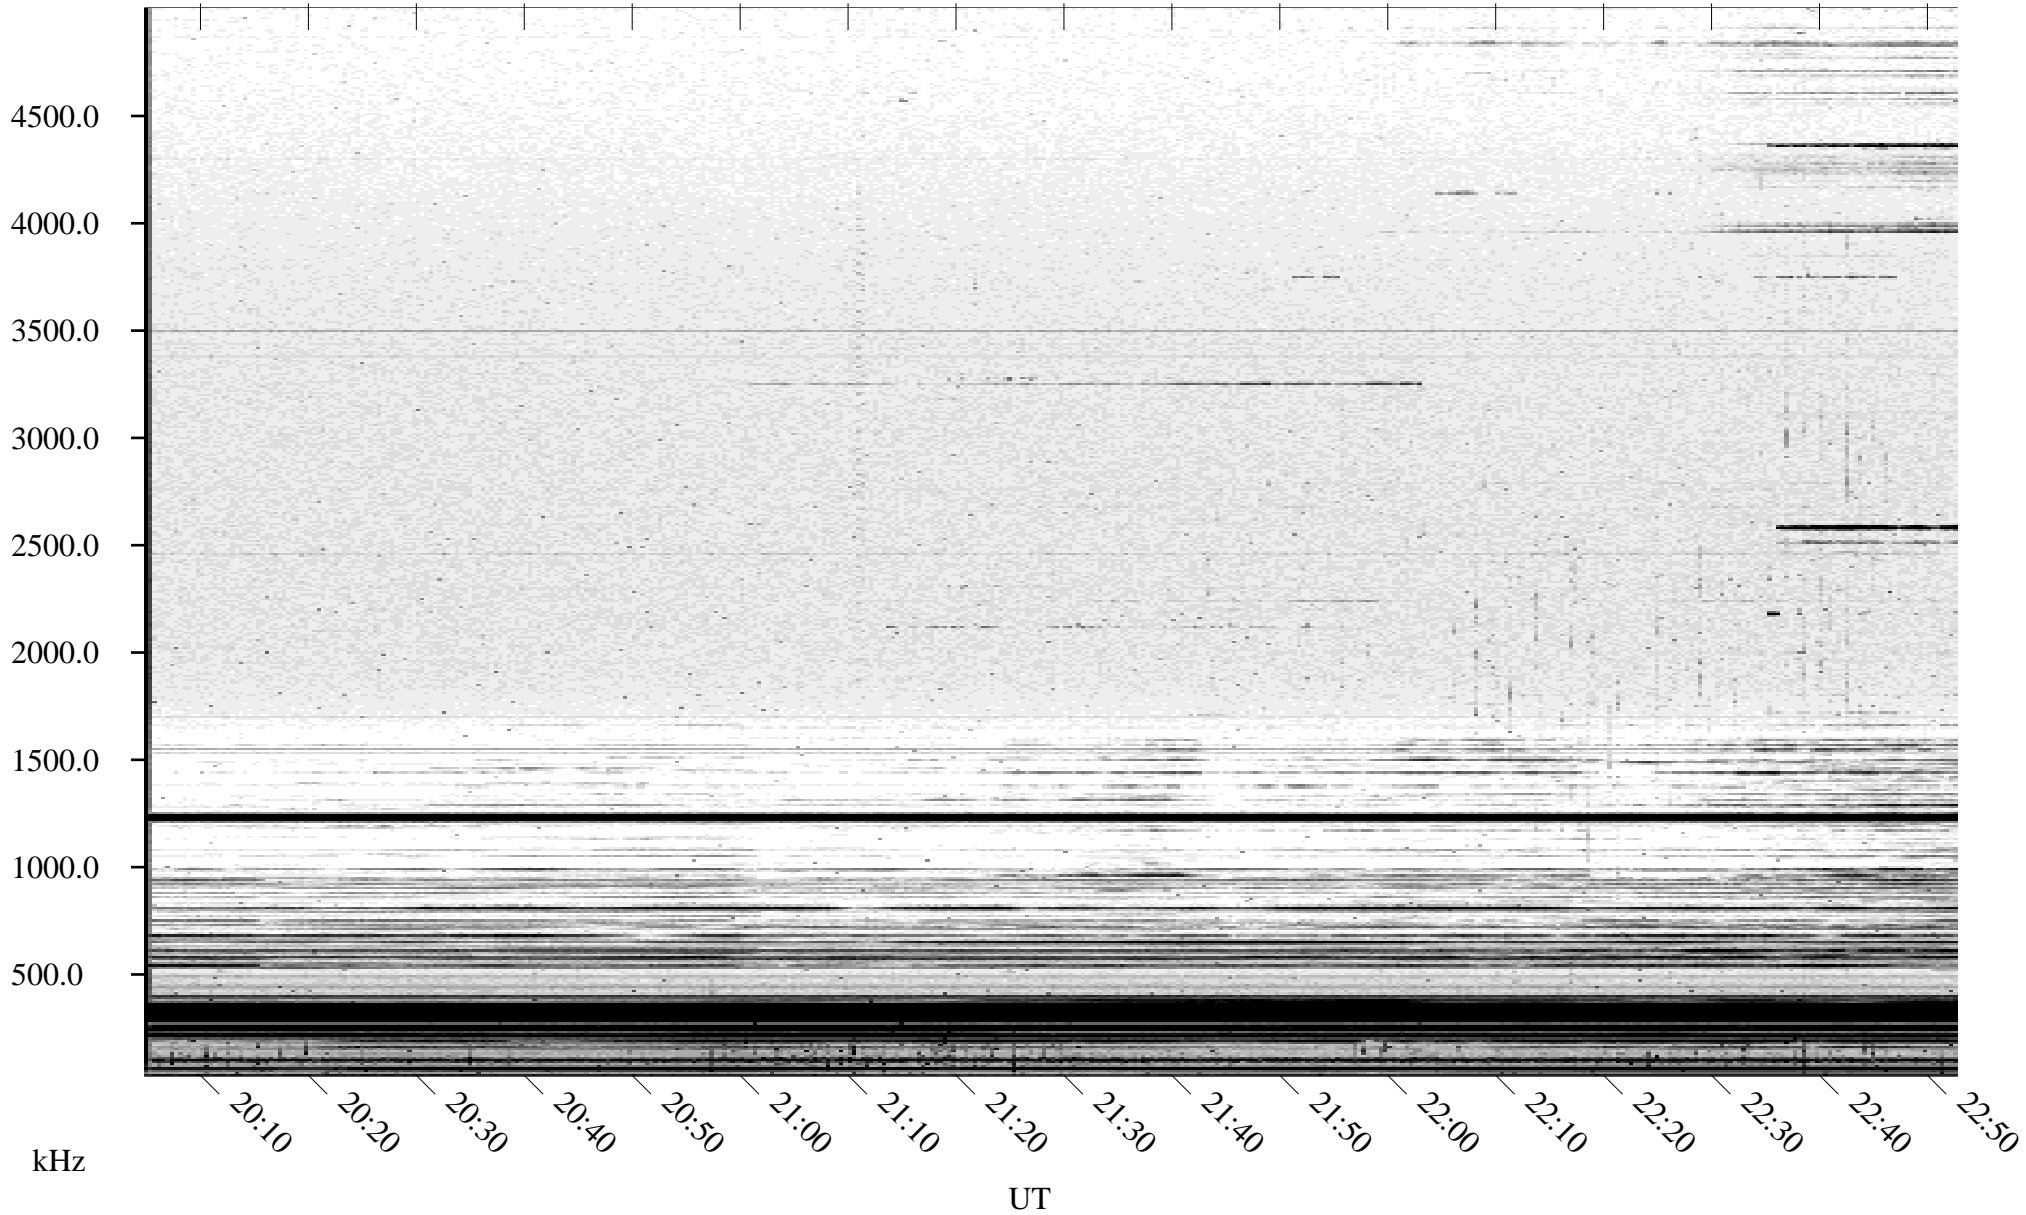

10/20/2003 Churchill, Manitoba

Linear Scale Black = 161 White = 15

ch03293l.z00m max_12

Page 1

10/20/2003 Churchill, Manitoba

Linear Scale Black = 161 White = 15

ch03293l.z00m max_12

Page 2

10/21/2003 Churchill, Manitoba

Linear Scale Black = 161 White = 15

ch03293l.z00m max_12

Page 3

10/21/2003 Churchill, Manitoba

Linear Scale Black = 161 White = 15

ch03293l.z00m max_12

Page 4

10/21/2003 Churchill, Manitoba

Linear Scale Black = 161 White = 15

ch03293l.z00m max_12

Page 5

10/21/2003 Churchill, Manitoba

Linear Scale Black = 161 White = 15

ch03293l.z00m max_12

Page 6

10/21/2003 Churchill, Manitoba

Linear Scale Black = 161 White = 15

ch03293l.z00m max_12

Page 7

10/21/2003 Churchill, Manitoba

Linear Scale Black = 161 White = 15

ch03293l.z00m max_12