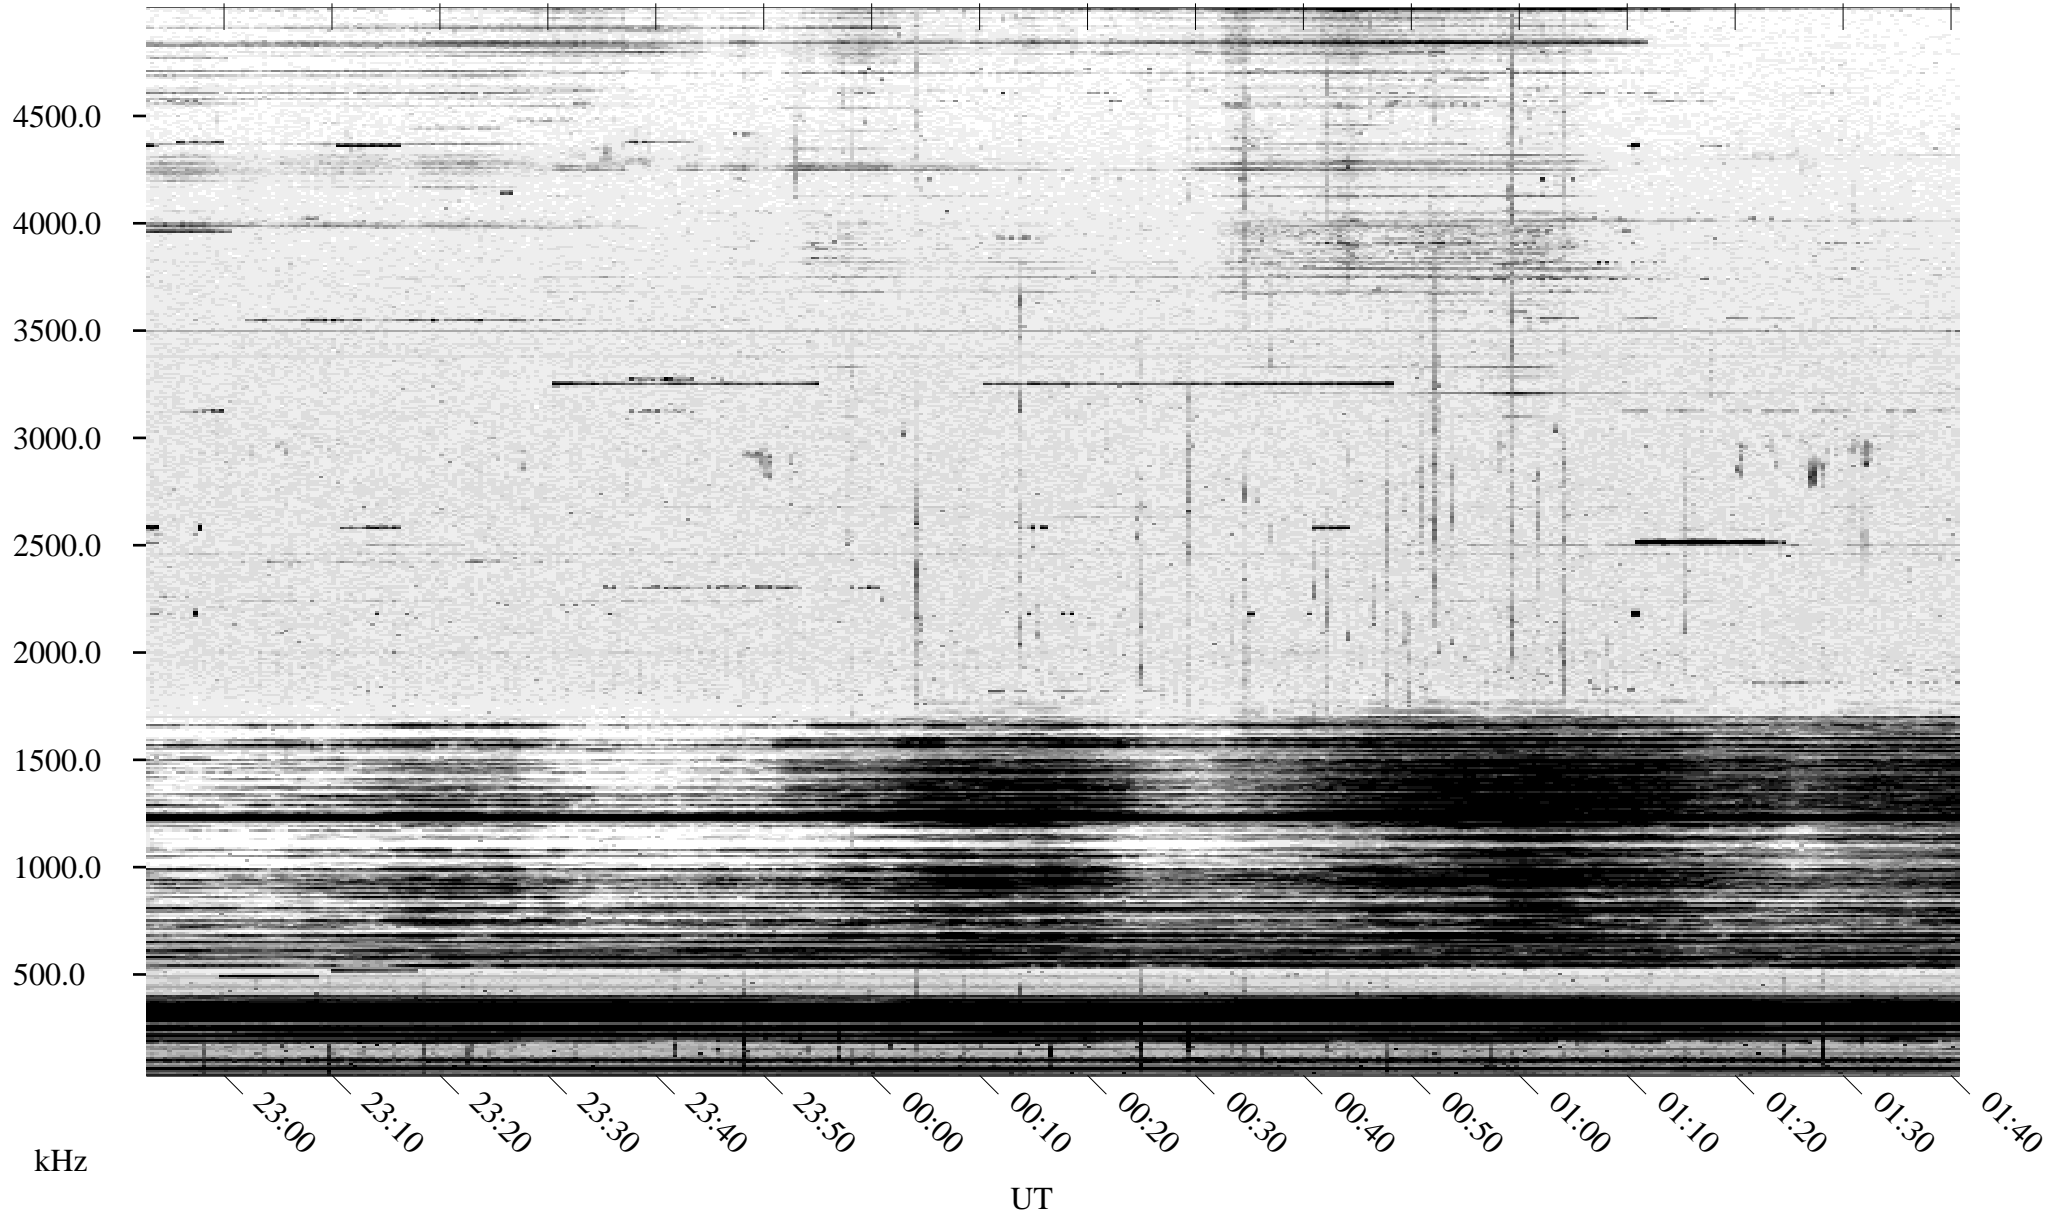

10/20/2003 Churchill, Manitoba

Linear Scale Black = 161 White = 15

ch03293l.z00m max_12

Page 1

10/20/2003 Churchill, Manitoba

Linear Scale Black = 161 White = 15

ch03293l.z00m max_12

Page 2

10/21/2003 Churchill, Manitoba

Linear Scale Black = 161 White = 15

ch03293l.z00m max_12

Page 3

10/21/2003 Churchill, Manitoba

Linear Scale Black = 161 White = 15

ch03293l.z00m max_12

Page 4

10/21/2003 Churchill, Manitoba

Linear Scale Black = 161 White = 15

ch03293l.z00m max_12

Page 5

10/21/2003 Churchill, Manitoba

Linear Scale Black = 161 White = 15

ch03293l.z00m max_12

Page 6

10/21/2003 Churchill, Manitoba

Linear Scale Black = 161 White = 15

ch03293l.z00m max_12

Page 7

10/21/2003 Churchill, Manitoba

Linear Scale Black = 161 White = 15

ch03293l.z00m max_12