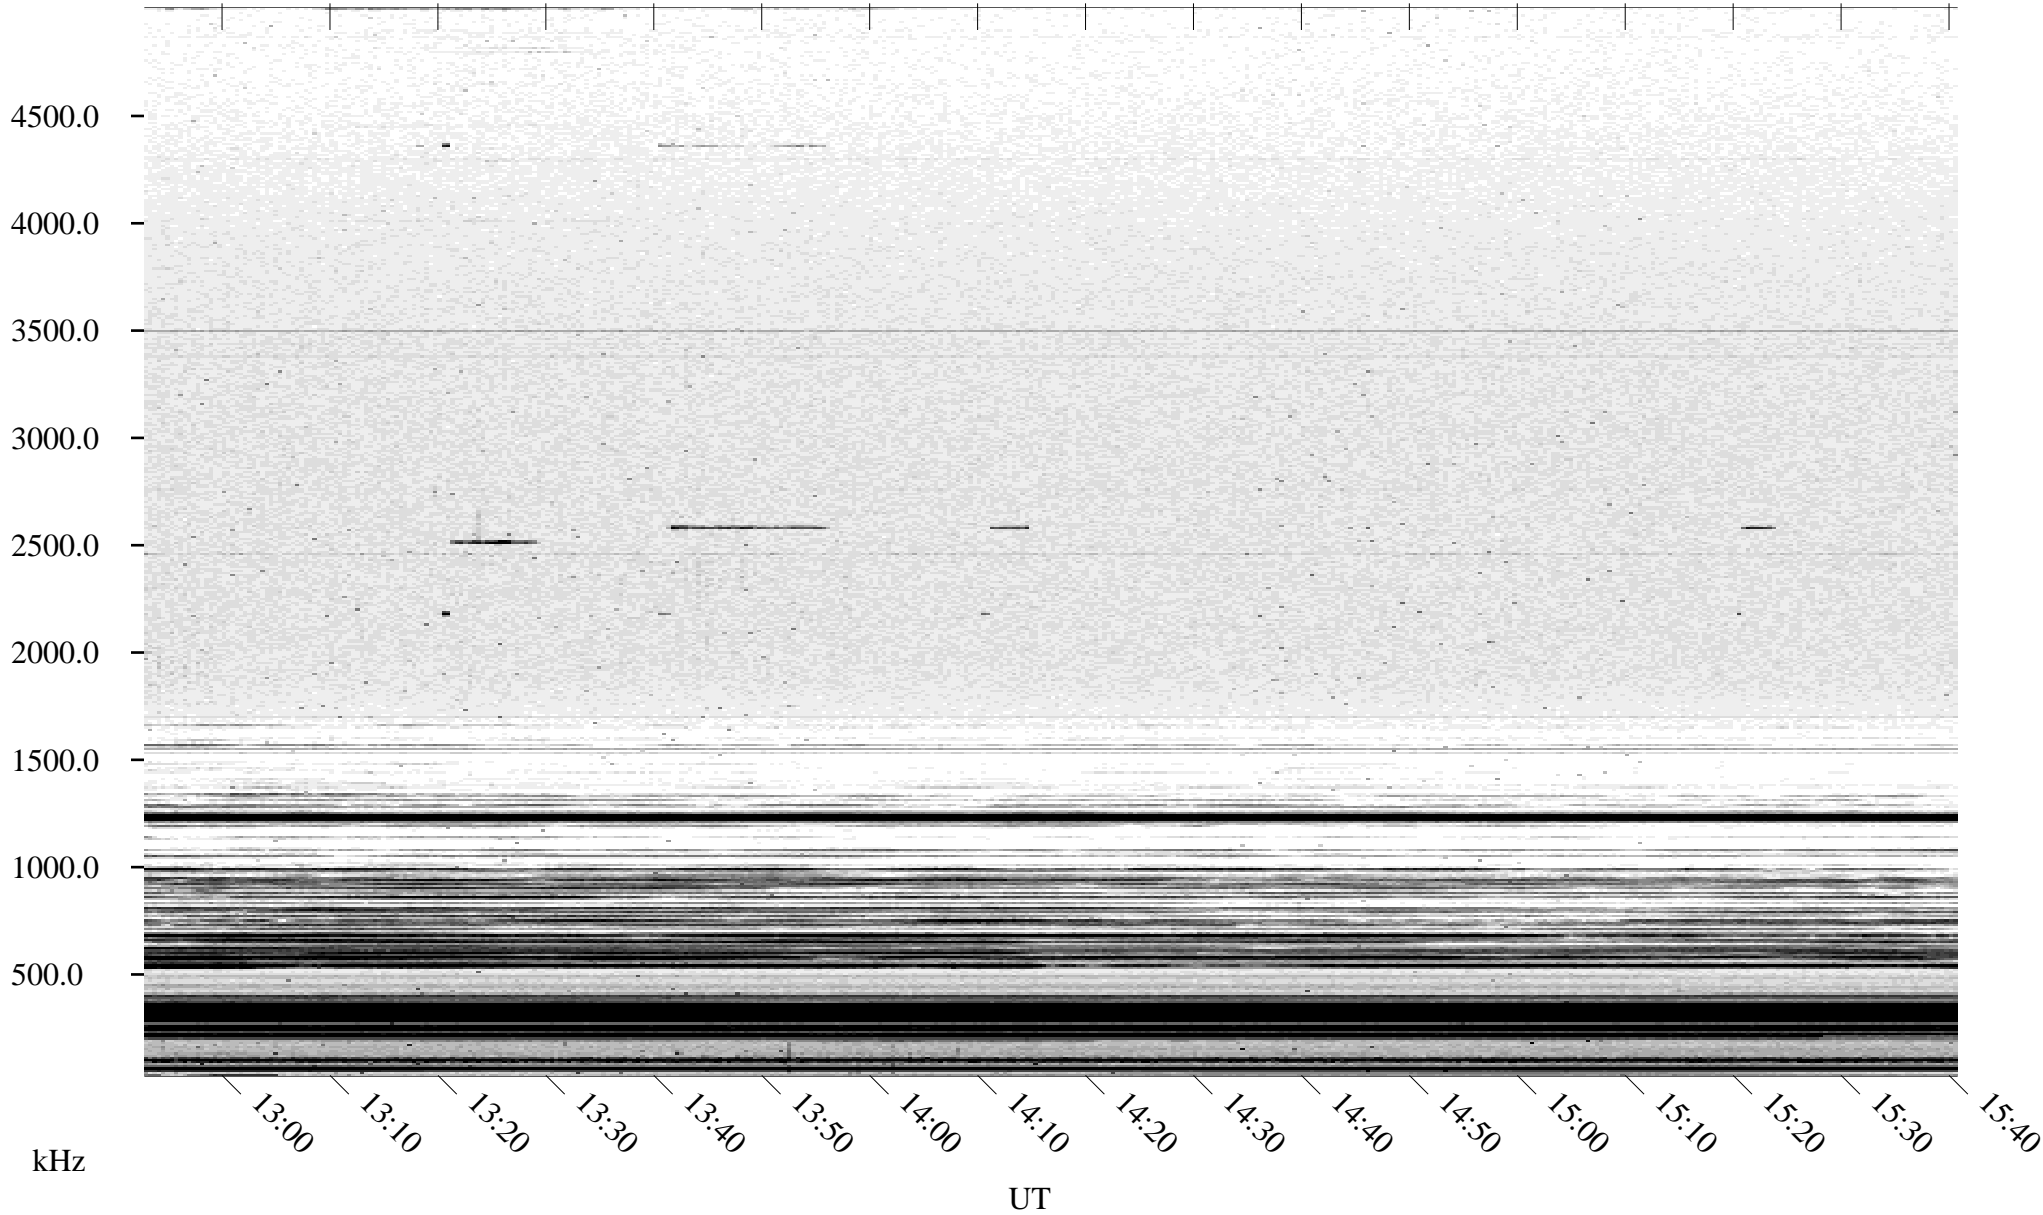

10/21/2003 Churchill, Manitoba

Linear Scale Black = 161 White = 15

ch03293l.z00m max_12

Page 3

10/21/2003 Churchill, Manitoba

Linear Scale Black = 161 White = 15

ch03293l.z00m max_12

Page 4

10/21/2003 Churchill, Manitoba

Linear Scale Black = 161 White = 15

ch03293l.z00m max_12

Page 5

10/21/2003 Churchill, Manitoba

Linear Scale Black = 161 White = 15

ch03293l.z00m max_12

Page 6

10/21/2003 Churchill, Manitoba

Linear Scale Black = 161 White = 15

ch03293l.z00m max_12

Page 7

10/21/2003 Churchill, Manitoba

Linear Scale Black = 161 White = 15

ch03293l.z00m max_12