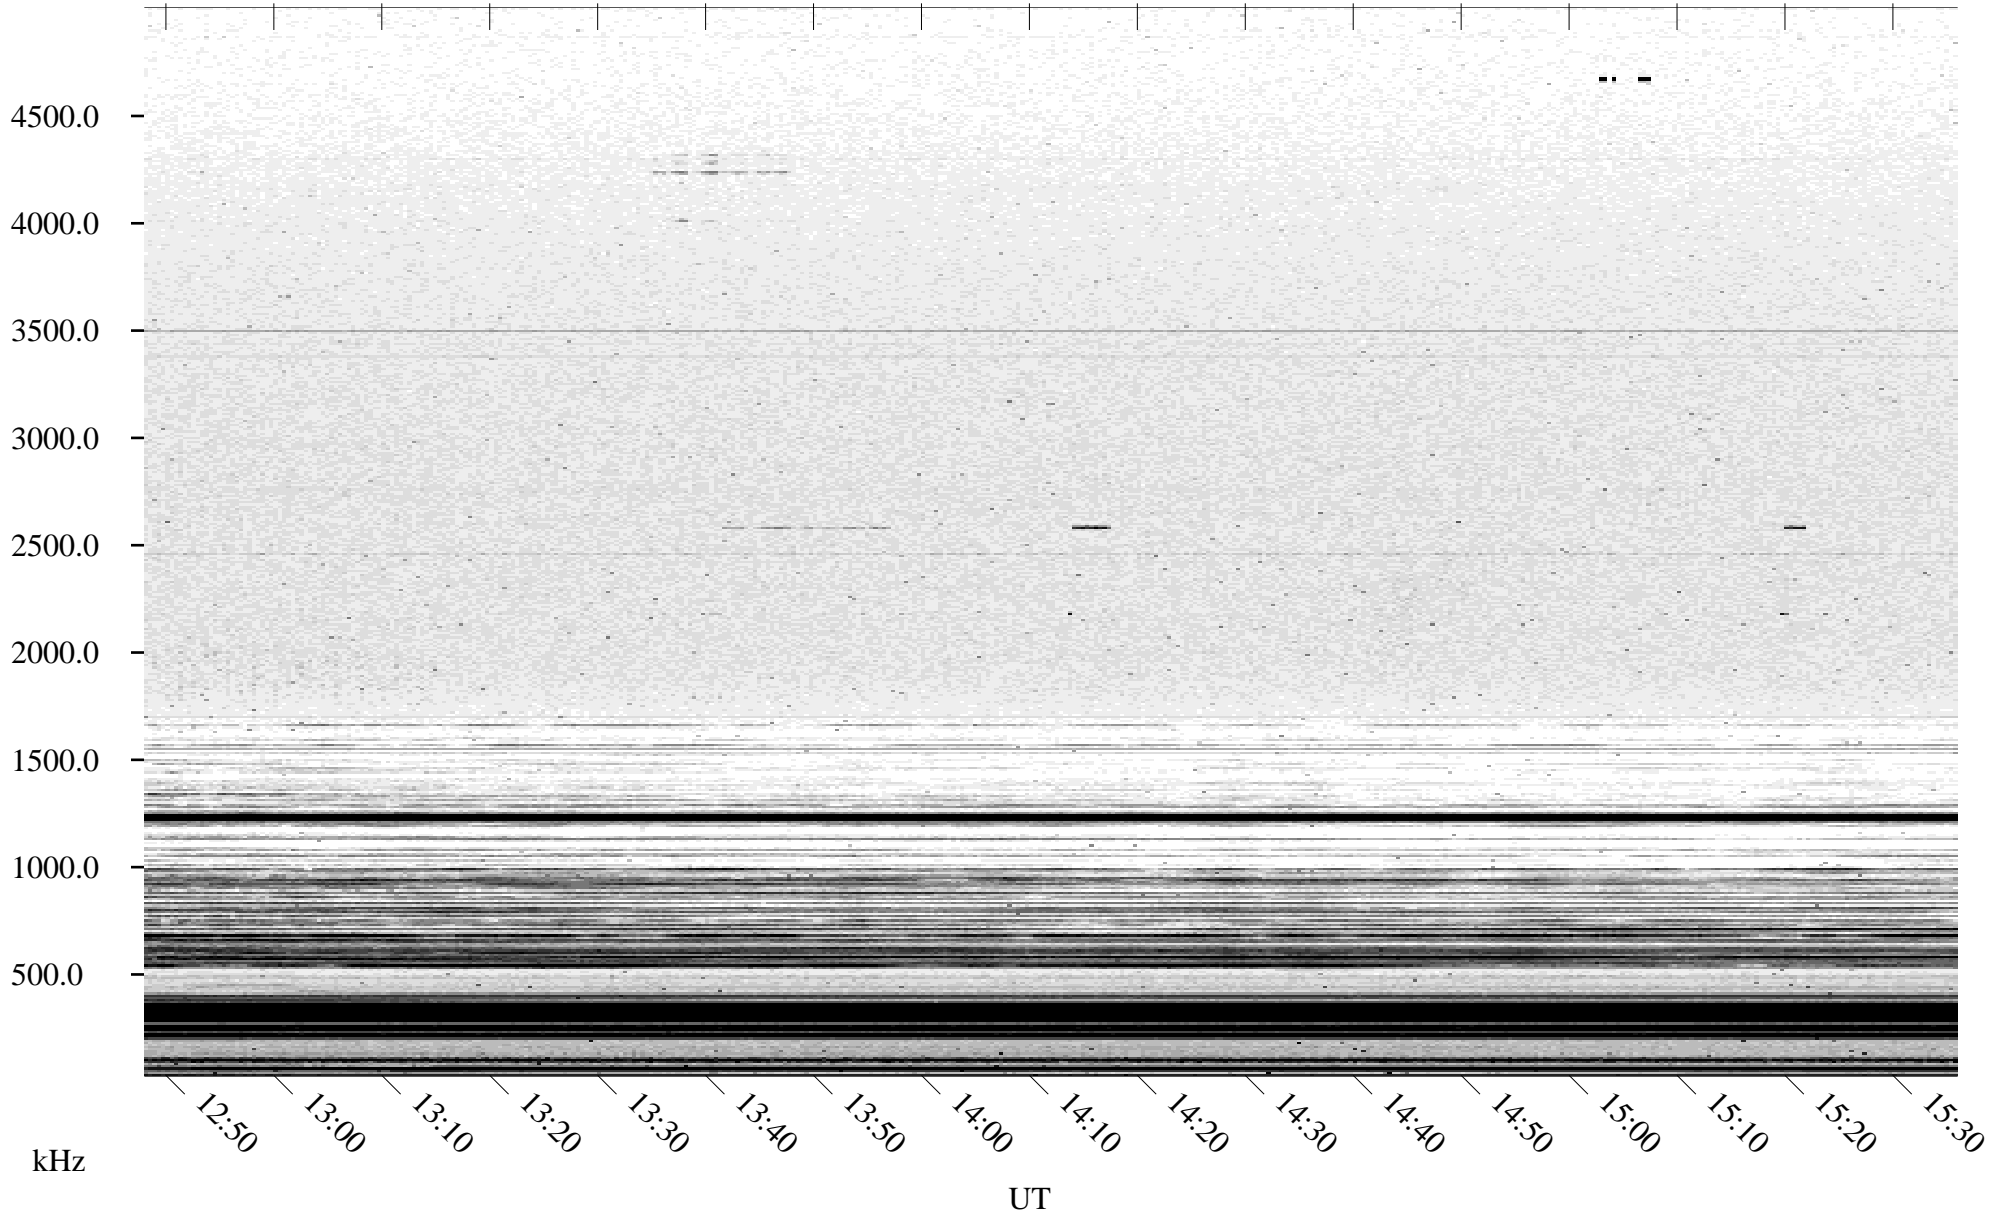

10/22/2003 Churchill, Manitoba

Linear Scale Black = 161 White = 15

ch03294l.z00m max_12

Page 3

10/22/2003 Churchill, Manitoba

Linear Scale Black = 161 White = 15

ch03294l.z00m max_12

Page 4

10/22/2003 Churchill, Manitoba

Linear Scale Black = 161 White = 15

ch03294l.z00m max_12

Page 5

10/22/2003 Churchill, Manitoba

Linear Scale Black = 161 White = 15

ch03294l.z00m max_12

Page 6

10/22/2003 Churchill, Manitoba

Linear Scale Black = 161 White = 15

ch03294l.z00m max_12

Page 7

10/22/2003 Churchill, Manitoba

Linear Scale Black = 161 White = 15

ch03294l.z00m max_12