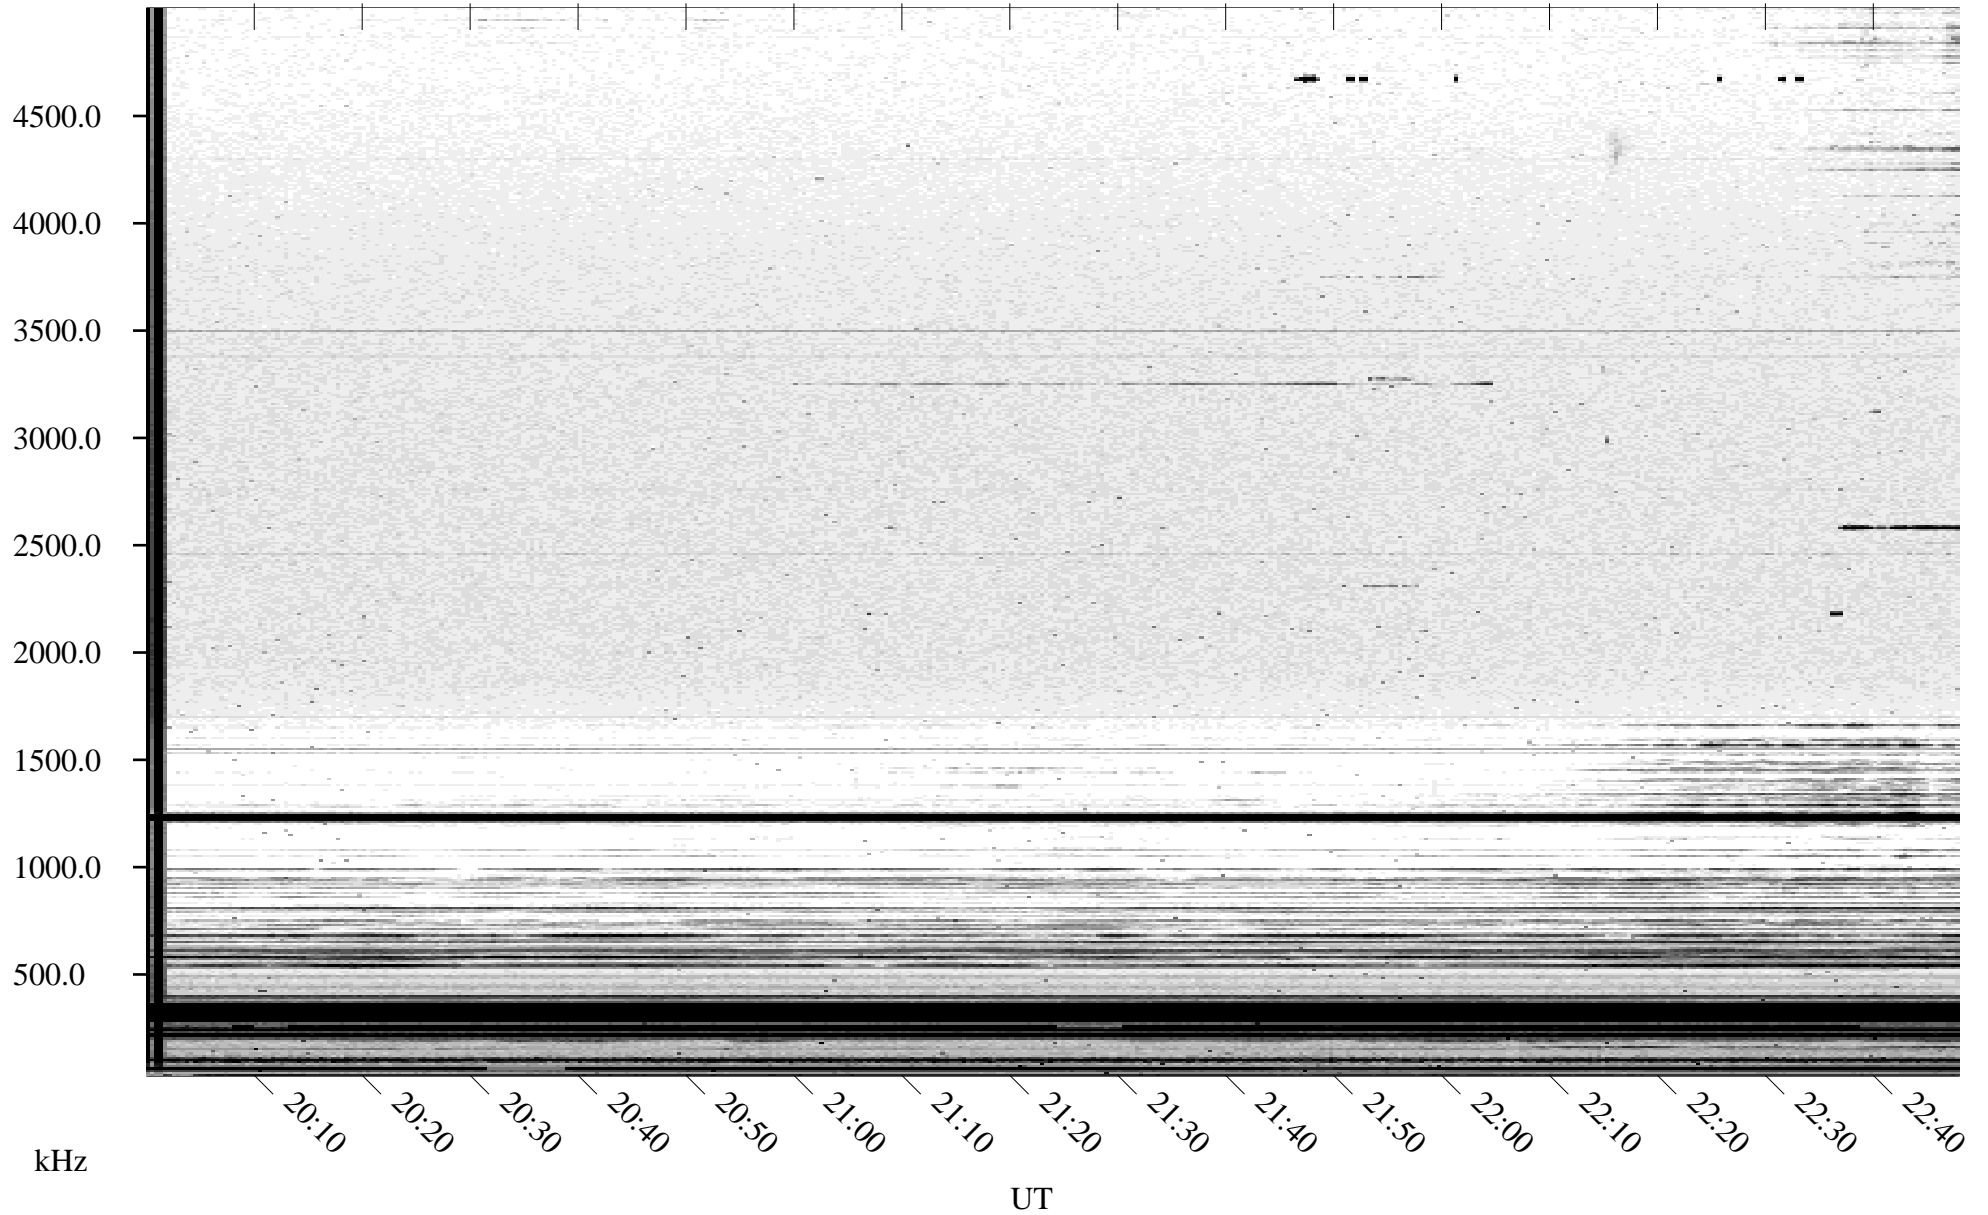

10/21/2003 Churchill, Manitoba

Linear Scale Black = 161 White = 15

ch03294l.z00m max_12

Page 1

10/21/2003 Churchill, Manitoba

Linear Scale Black = 161 White = 15

ch03294l.z00m max_12

Page 2

10/22/2003 Churchill, Manitoba

Linear Scale Black = 161 White = 15

ch03294l.z00m max_12

Page 3

10/22/2003 Churchill, Manitoba

Linear Scale Black = 161 White = 15

ch03294l.z00m max_12

Page 4

10/22/2003 Churchill, Manitoba

Linear Scale Black = 161 White = 15

ch03294l.z00m max_12

Page 5

10/22/2003 Churchill, Manitoba

Linear Scale Black = 161 White = 15

ch03294l.z00m max_12

Page 6

10/22/2003 Churchill, Manitoba

Linear Scale Black = 161 White = 15

ch03294l.z00m max_12

Page 7

10/22/2003 Churchill, Manitoba

Linear Scale Black = 161 White = 15

ch03294l.z00m max_12