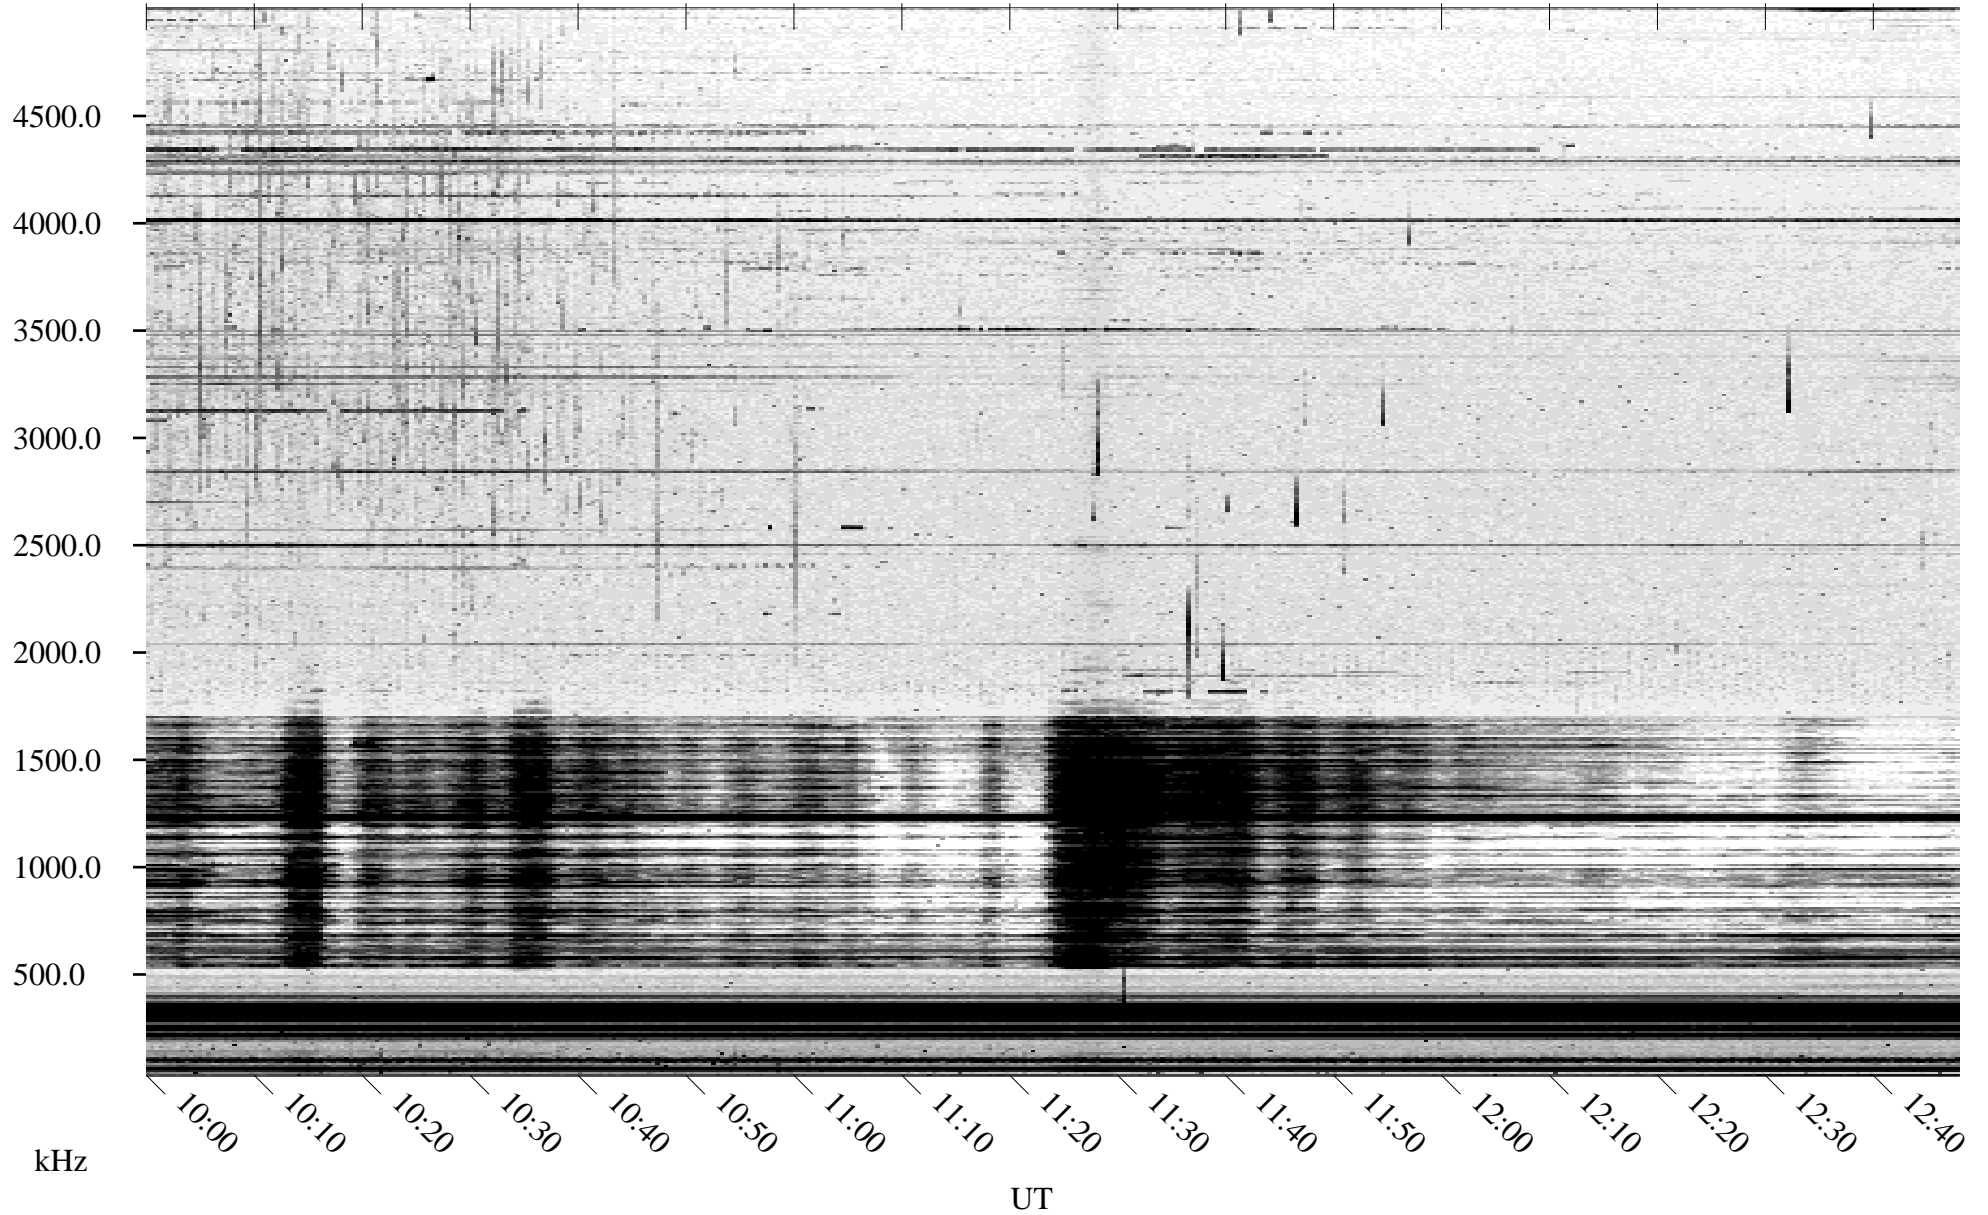

10/22/2003 Churchill, Manitoba

Linear Scale Black = 161 White = 15

ch032951.z00m max_12

Page 1

10/22/2003 Churchill, Manitoba

Linear Scale Black = 161 White = 15

ch032951.z00m max_12

Page 2

10/23/2003 Churchill, Manitoba

Linear Scale Black = 161 White = 15

ch03295l.z00m max_12

Page 3

10/23/2003 Churchill, Manitoba

Linear Scale Black = 161 White = 15

ch032951.z00m max_12

Page 4

10/23/2003 Churchill, Manitoba

Linear Scale Black = 161 White = 15

ch032951.z00m max_12

Page 5

10/23/2003 Churchill, Manitoba

Linear Scale Black = 161 White = 15

ch032951.z00m max_12

Page 6

10/23/2003 Churchill, Manitoba

Linear Scale Black = 161 White = 15

ch032951.z00m max_12

Page 7

10/23/2003 Churchill, Manitoba

Linear Scale Black = 161 White = 15

ch03295l.z00m max_12