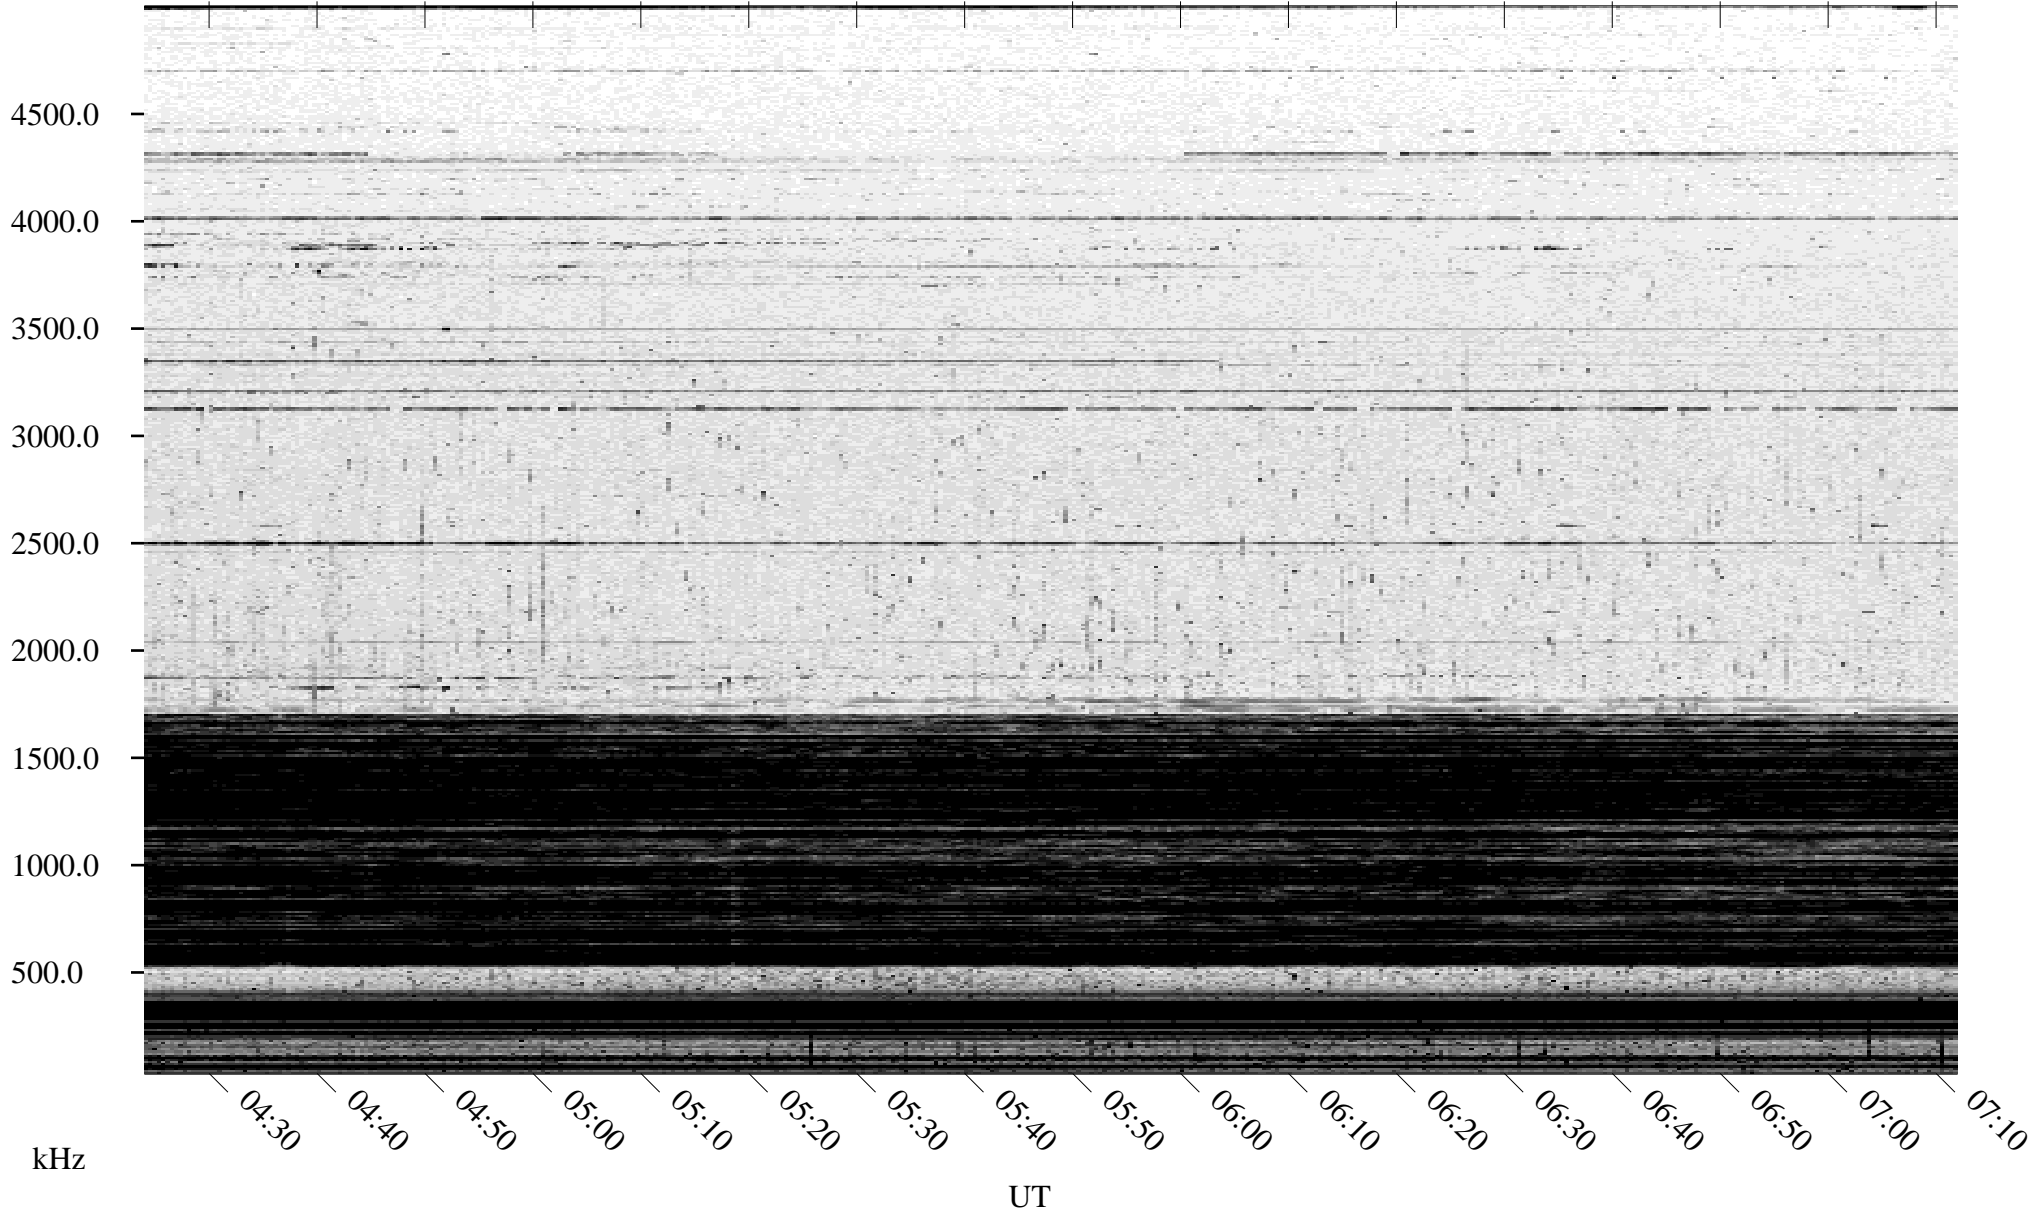

10/23/2003 Churchill, Manitoba

Linear Scale Black = 161 White = 15

ch03296l.z00m max_12

Page 1

10/23/2003 Churchill, Manitoba

Linear Scale Black = 161 White = 15

ch03296l.z00m max_12

Page 2

10/24/2003 Churchill, Manitoba

Linear Scale Black = 161 White = 15

ch03296l.z00m max_12

Page 3

10/24/2003 Churchill, Manitoba

Linear Scale Black = 161 White = 15

ch03296l.z00m max_12

Page 4

10/24/2003 Churchill, Manitoba

Linear Scale Black = 161 White = 15

ch03296l.z00m max_12

Page 5

10/24/2003 Churchill, Manitoba

Linear Scale Black = 161 White = 15

ch03296l.z00m max_12

Page 6

10/24/2003 Churchill, Manitoba

Linear Scale Black = 161 White = 15

ch03296l.z00m max_12

Page 7

10/24/2003 Churchill, Manitoba

Linear Scale Black = 161 White = 15

ch03296l.z00m max_12