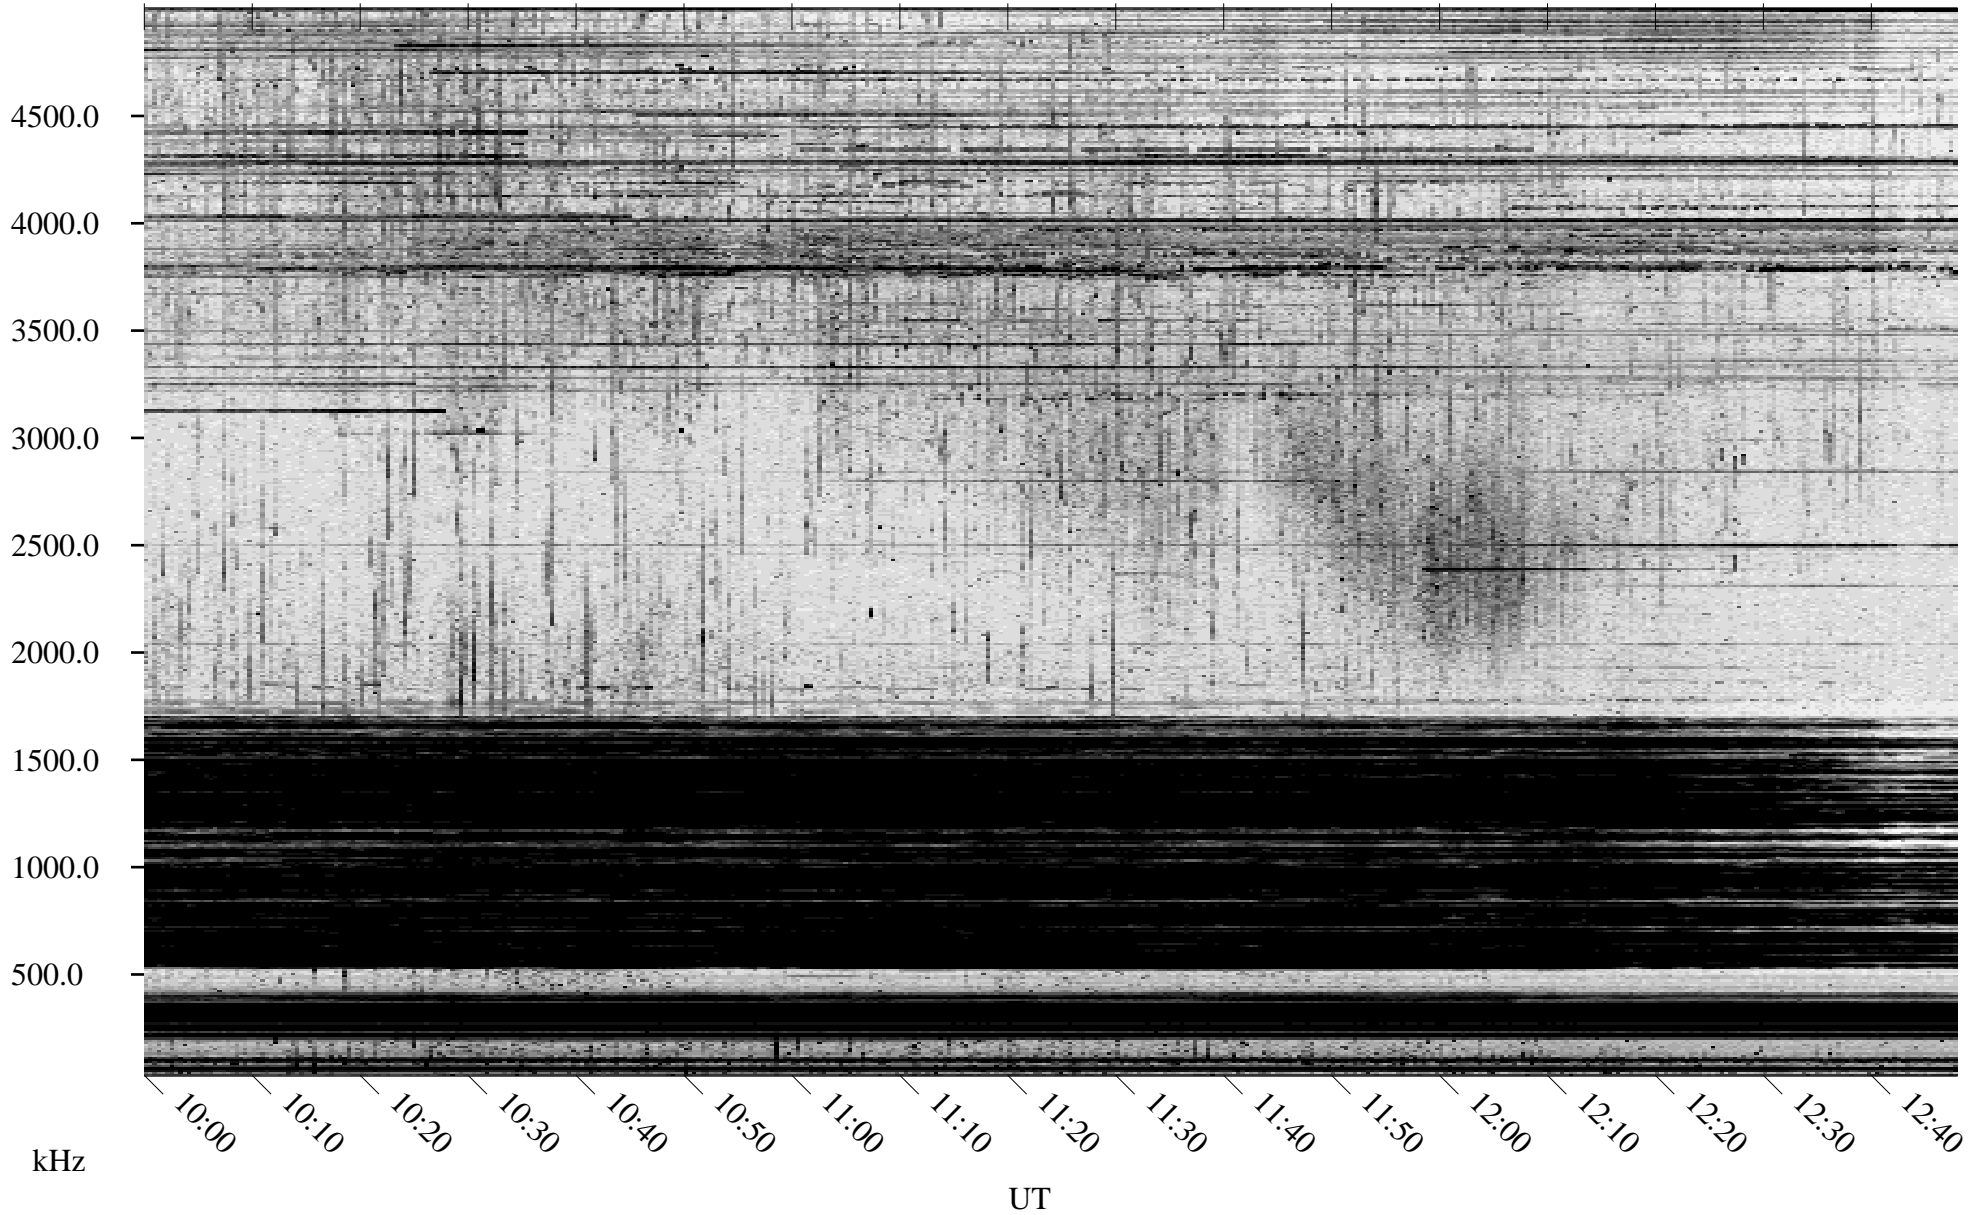

10/24/2003 Churchill, Manitoba

Linear Scale Black = 161 White = 15

ch03297l.z00m max_12

Page 1

10/24/2003 Churchill, Manitoba

Linear Scale Black = 161 White = 15

ch03297l.z00m max_12

Page 2

10/25/2003 Churchill, Manitoba

Linear Scale Black = 161 White = 15

ch03297l.z00m max_12

Page 3

10/25/2003 Churchill, Manitoba

Linear Scale Black = 161 White = 15

ch03297l.z00m max_12

Page 4

10/25/2003 Churchill, Manitoba

Linear Scale Black = 161 White = 15

ch03297l.z00m max_12

Page 5

10/25/2003 Churchill, Manitoba

Linear Scale Black = 161 White = 15

ch03297l.z00m max_12

Page 6

10/25/2003 Churchill, Manitoba

Linear Scale Black = 161 White = 15

ch03297l.z00m max_12

Page 7

10/25/2003 Churchill, Manitoba

Linear Scale Black = 161 White = 15

ch03297l.z00m max_12