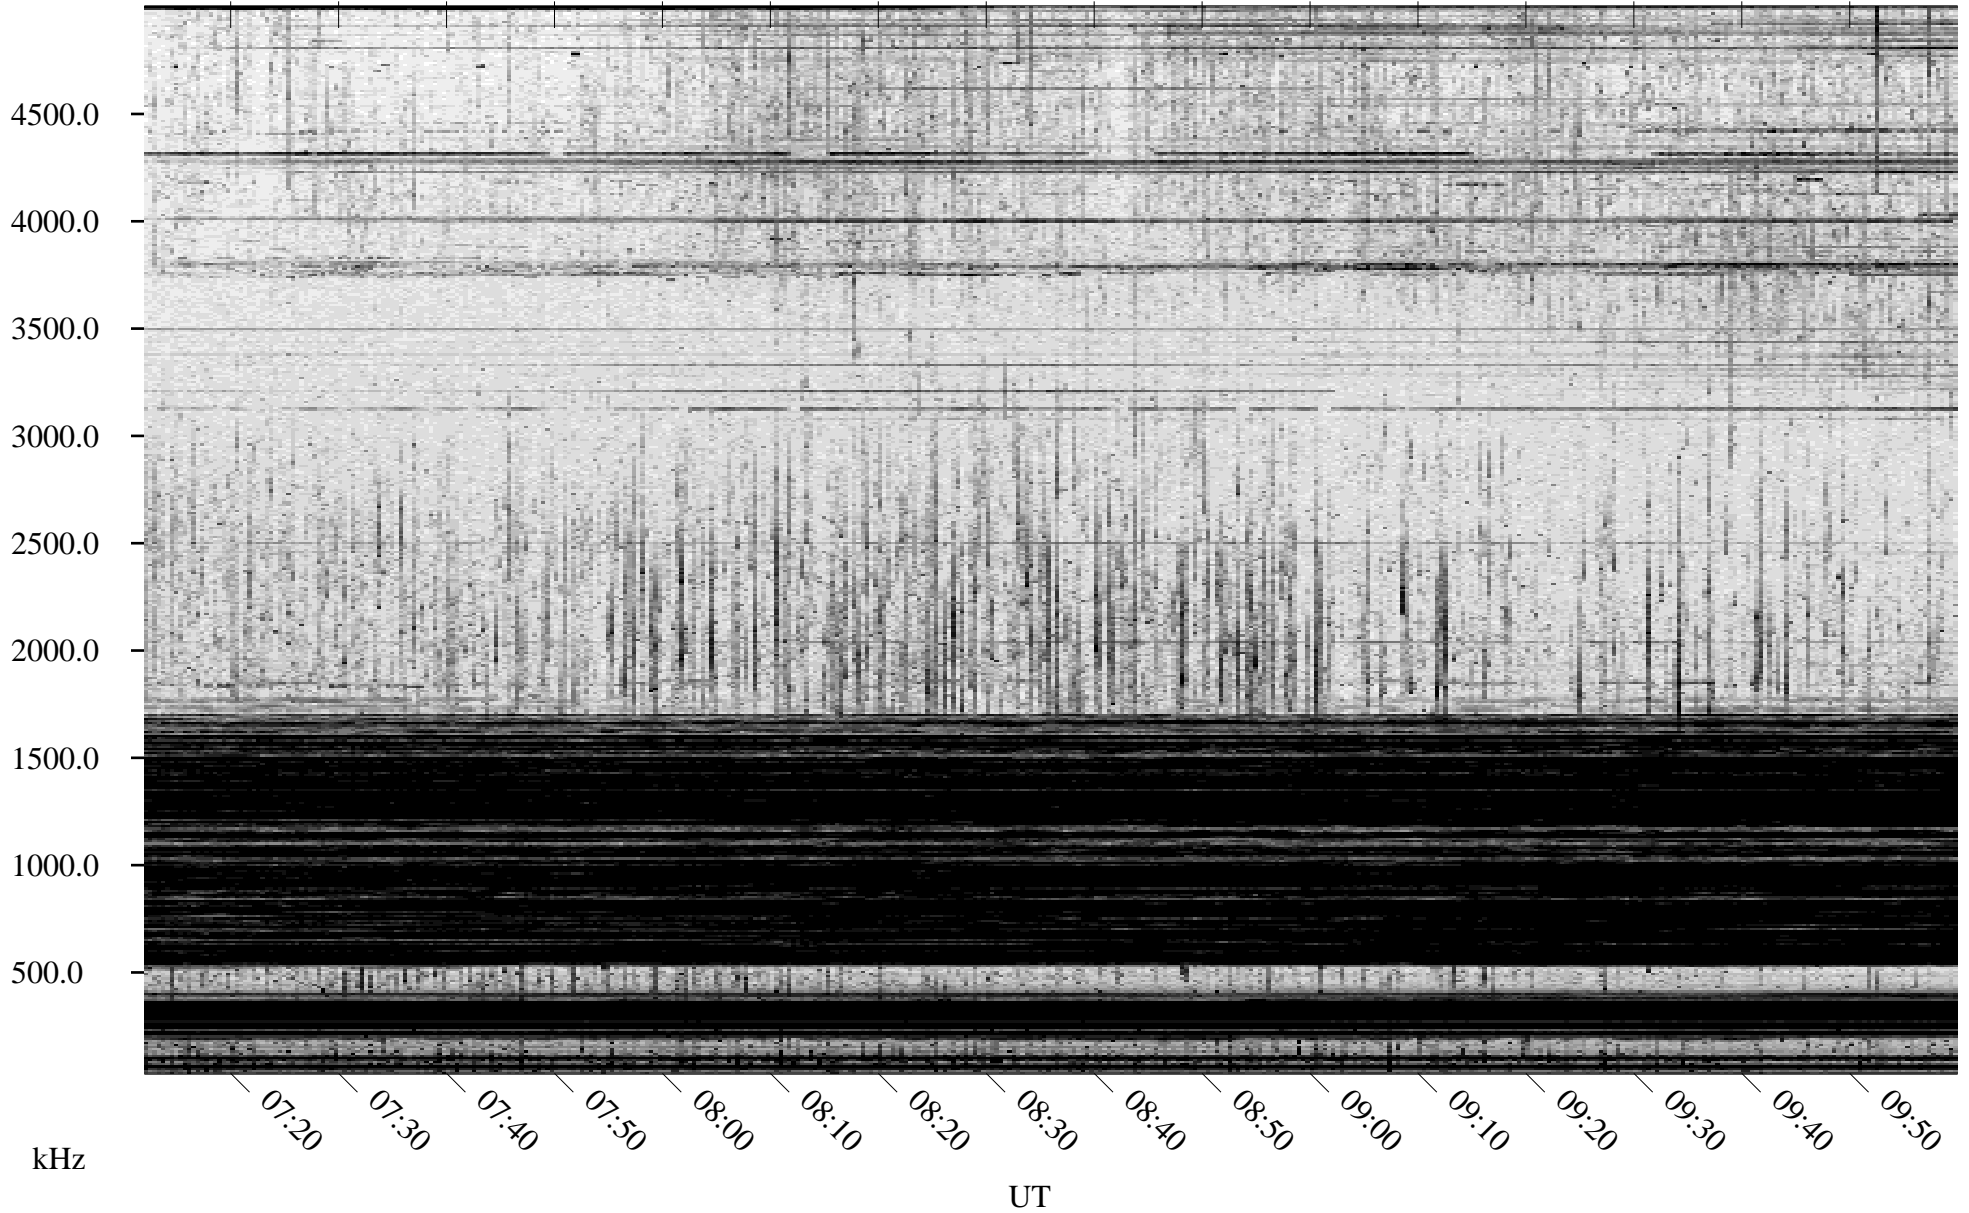

10/24/2003 Churchill, Manitoba

Linear Scale Black = 161 White = 15

ch03297l.z00m max_12

Page 1

10/24/2003 Churchill, Manitoba

Linear Scale Black = 161 White = 15

ch03297l.z00m max_12

Page 2

10/25/2003 Churchill, Manitoba

Linear Scale Black = 161 White = 15

ch03297l.z00m max_12

Page 3

10/25/2003 Churchill, Manitoba

Linear Scale Black = 161 White = 15

ch03297l.z00m max_12

Page 4

10/25/2003 Churchill, Manitoba

Linear Scale Black = 161 White = 15

ch03297l.z00m max_12

Page 5

10/25/2003 Churchill, Manitoba

Linear Scale Black = 161 White = 15

ch03297l.z00m max_12

Page 6

10/25/2003 Churchill, Manitoba

Linear Scale Black = 161 White = 15

ch03297l.z00m max_12

Page 7

10/25/2003 Churchill, Manitoba

Linear Scale Black = 161 White = 15

ch03297l.z00m max_12