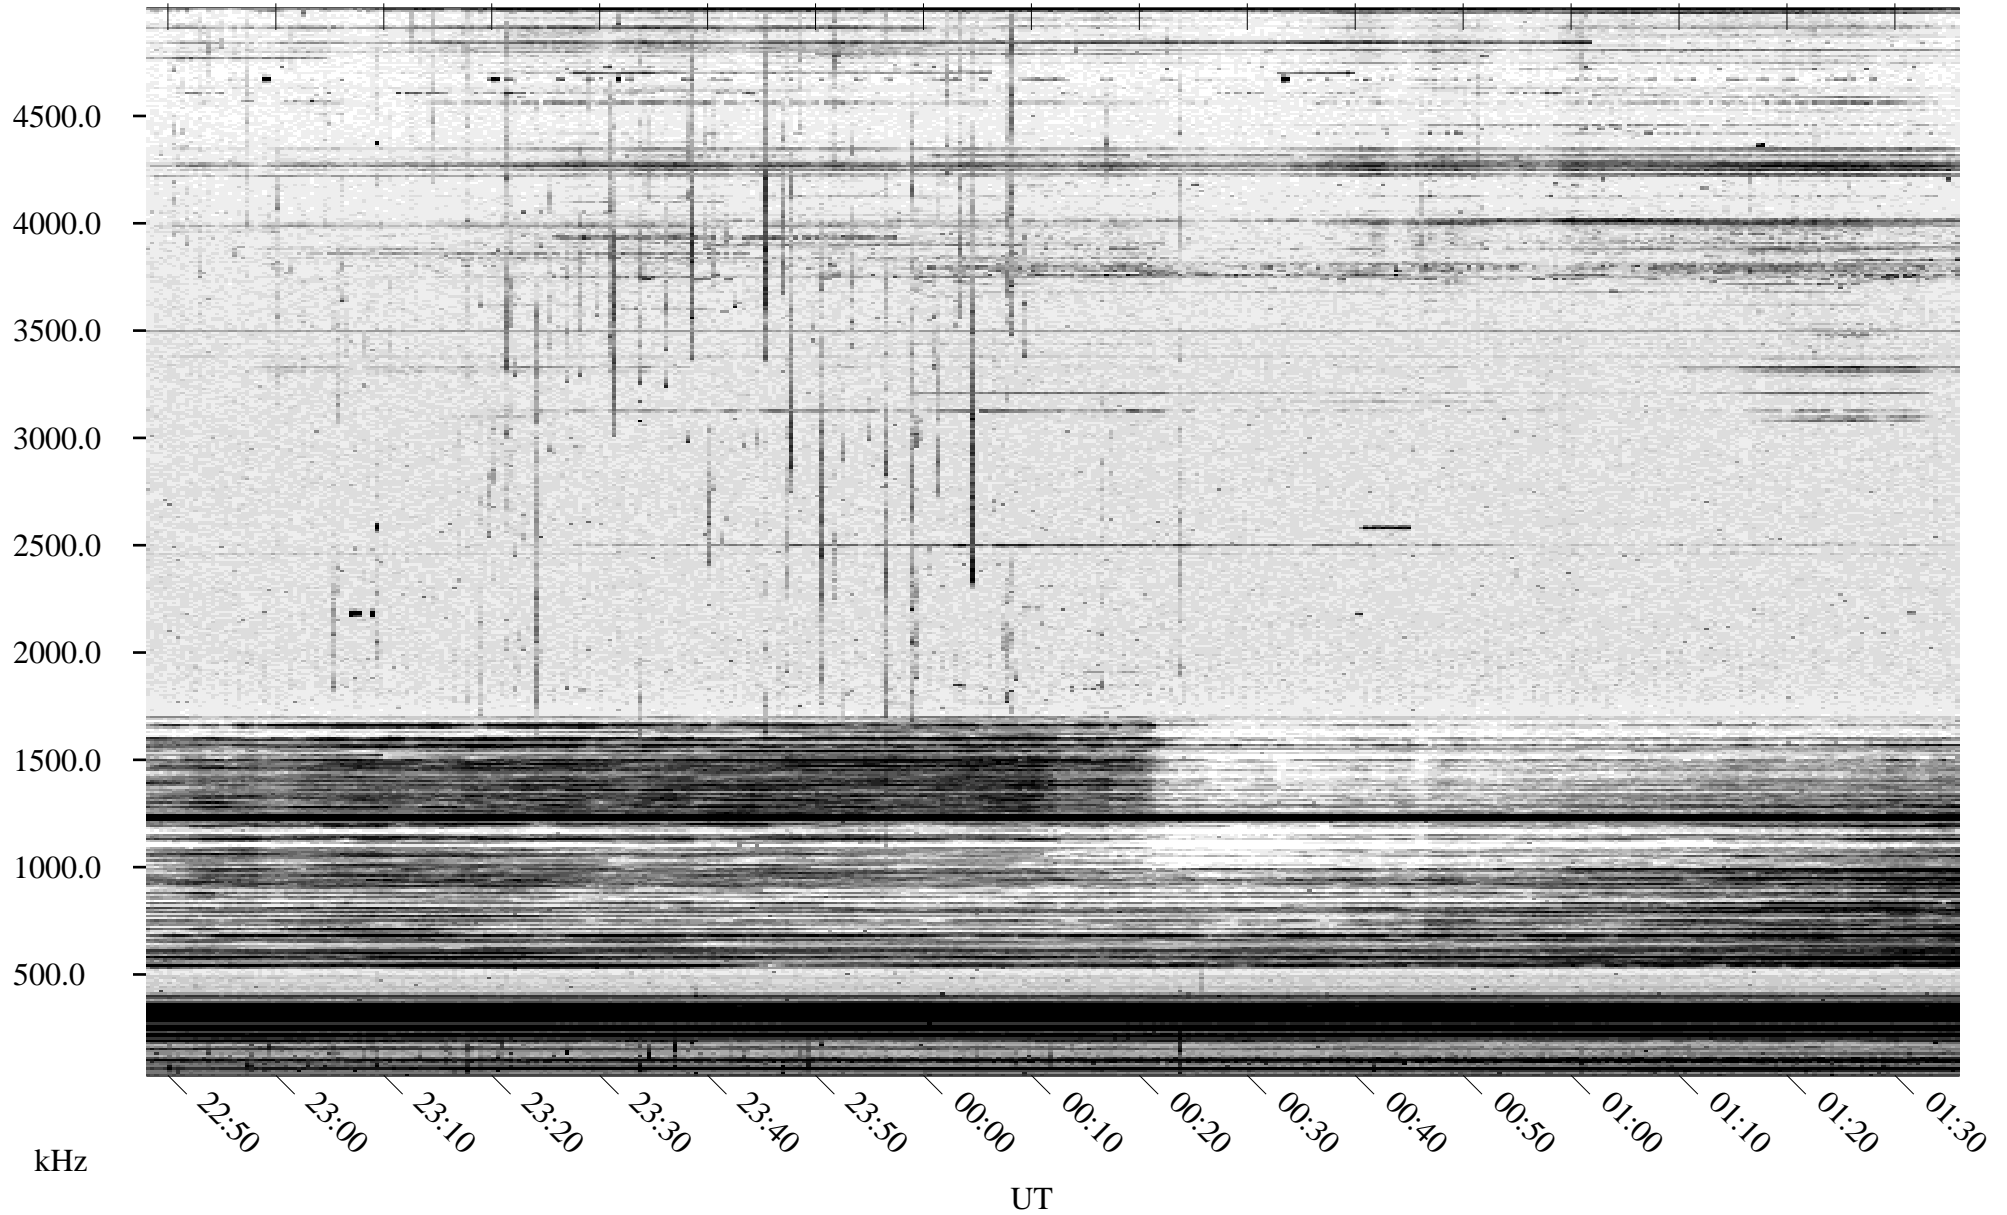

10/24/2003 Churchill, Manitoba

Linear Scale Black = 161 White = 15

ch03297l.z00m max_12

Page 1

10/24/2003 Churchill, Manitoba

Linear Scale Black = 161 White = 15

ch03297l.z00m max_12

Page 2

10/25/2003 Churchill, Manitoba

Linear Scale Black = 161 White = 15

ch03297l.z00m max_12

Page 3

10/25/2003 Churchill, Manitoba

Linear Scale Black = 161 White = 15

ch03297l.z00m max_12

Page 4

10/25/2003 Churchill, Manitoba

Linear Scale Black = 161 White = 15

ch03297l.z00m max_12

Page 5

10/25/2003 Churchill, Manitoba

Linear Scale Black = 161 White = 15

ch03297l.z00m max_12

Page 6

10/25/2003 Churchill, Manitoba

Linear Scale Black = 161 White = 15

ch03297l.z00m max_12

Page 7

10/25/2003 Churchill, Manitoba

Linear Scale Black = 161 White = 15

ch03297l.z00m max_12