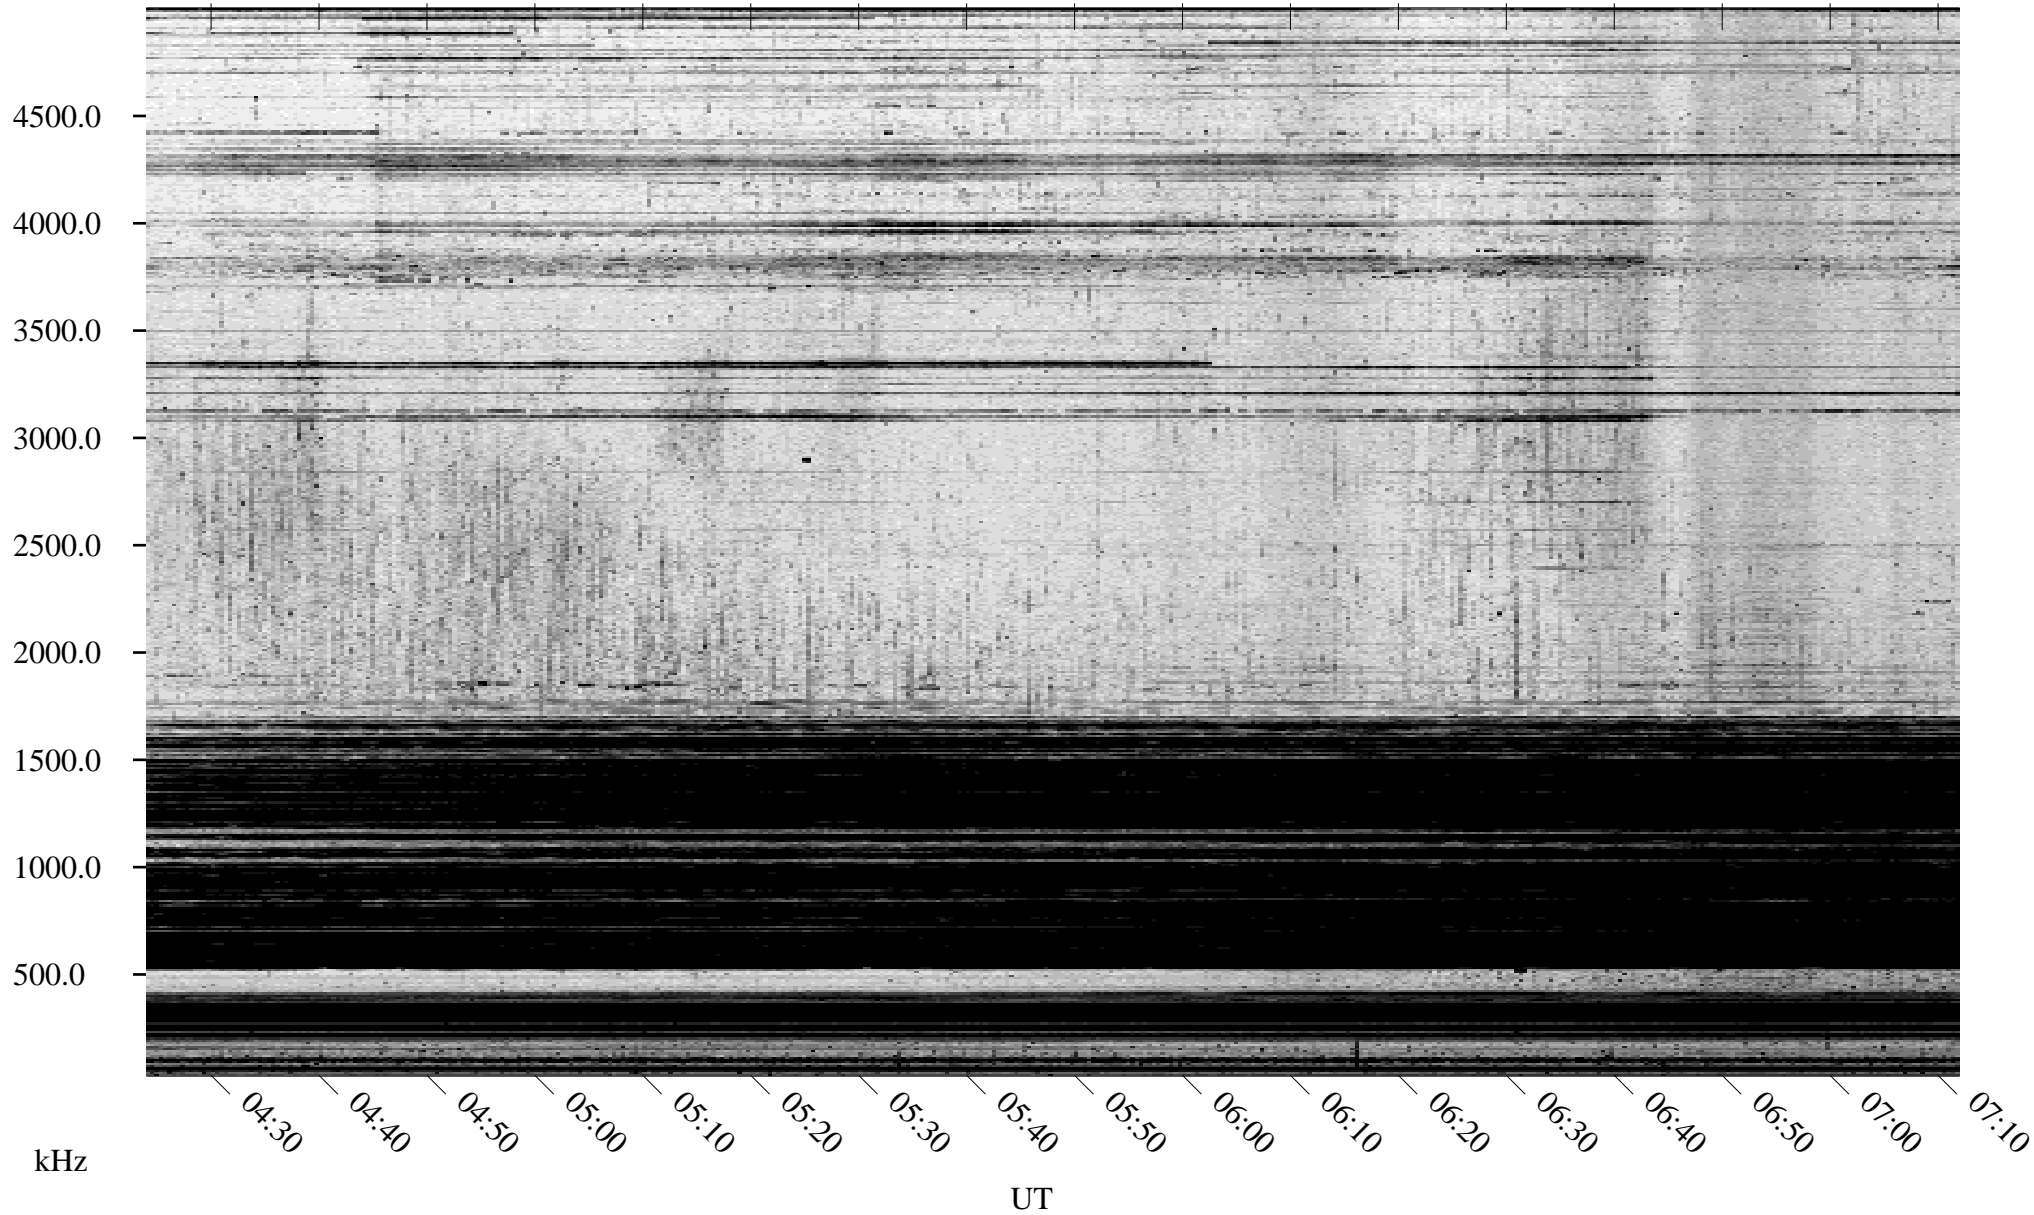

10/25/2003 Churchill, Manitoba

Linear Scale Black = 161 White = 15

ch03298l.z00m max_12

Page 1

10/25/2003 Churchill, Manitoba

Linear Scale Black = 161 White = 15

ch03298l.z00m max_12

Page 2

10/26/2003 Churchill, Manitoba

Linear Scale Black = 161 White = 15

ch03298l.z00m max_12

Page 3

10/26/2003 Churchill, Manitoba

Linear Scale Black = 161 White = 15

ch03298l.z00m max_12

Page 4

10/26/2003 Churchill, Manitoba

Linear Scale Black = 161 White = 15

ch03298l.z00m max_12

Page 5

10/26/2003 Churchill, Manitoba

Linear Scale Black = 161 White = 15

ch03298l.z00m max_12

Page 6

10/26/2003 Churchill, Manitoba

Linear Scale Black = 161 White = 15

ch03298l.z00m max_12

Page 7

10/26/2003 Churchill, Manitoba

Linear Scale Black = 161 White = 15

ch03298l.z00m max_12

Page 8