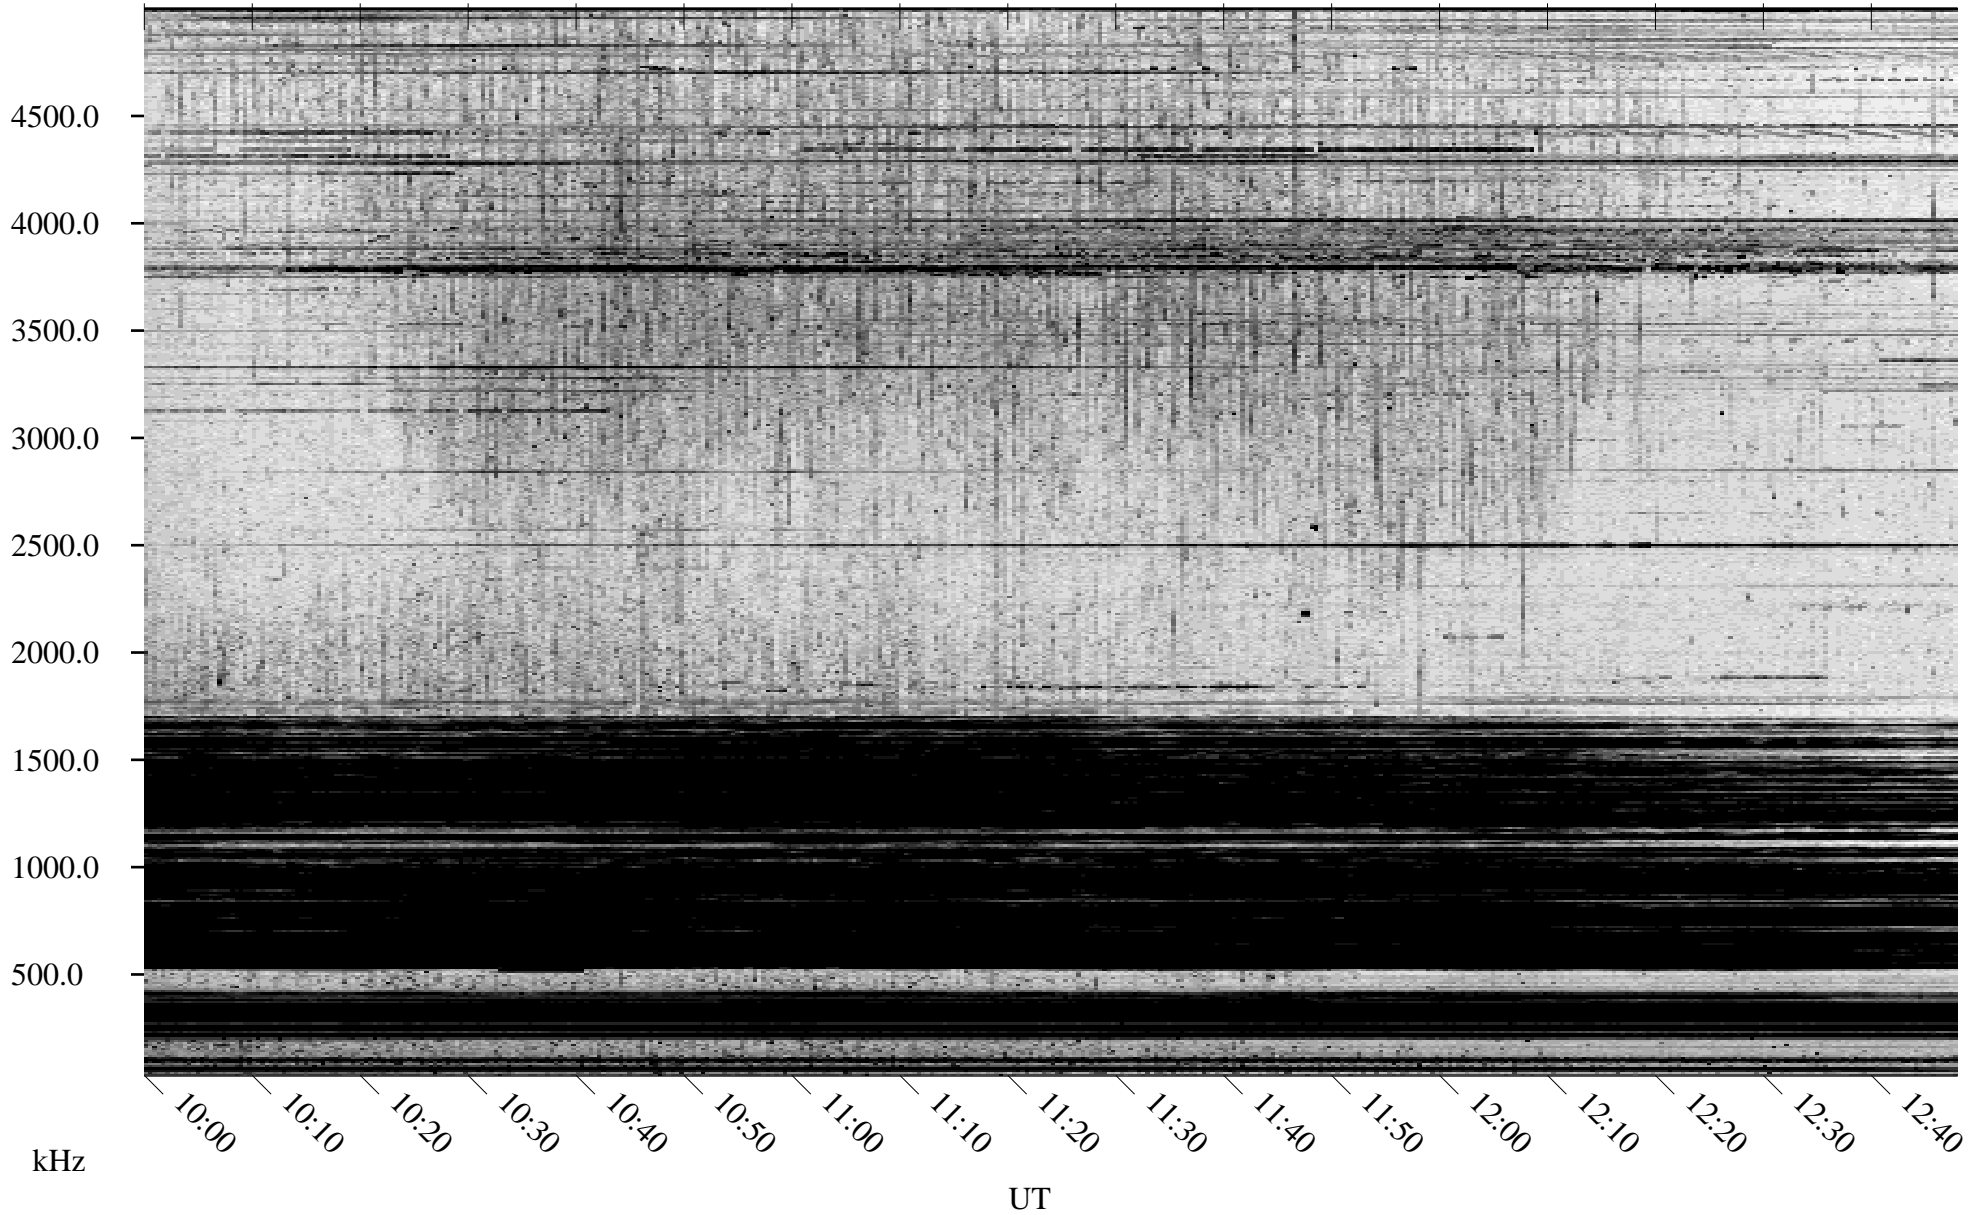

10/25/2003 Churchill, Manitoba

Linear Scale Black = 161 White = 15

ch03298l.z00m max_12

Page 1

10/25/2003 Churchill, Manitoba

Linear Scale Black = 161 White = 15

ch03298l.z00m max_12

Page 2

10/26/2003 Churchill, Manitoba

Linear Scale Black = 161 White = 15

ch03298l.z00m max_12

Page 3

10/26/2003 Churchill, Manitoba

Linear Scale Black = 161 White = 15

ch03298l.z00m max_12

Page 4

10/26/2003 Churchill, Manitoba

Linear Scale Black = 161 White = 15

ch03298l.z00m max_12

Page 5

10/26/2003 Churchill, Manitoba

Linear Scale Black = 161 White = 15

ch03298l.z00m max_12

Page 6

10/26/2003 Churchill, Manitoba

Linear Scale Black = 161 White = 15

ch03298l.z00m max_12

Page 7

10/26/2003 Churchill, Manitoba

Linear Scale Black = 161 White = 15

ch03298l.z00m max_12

Page 8