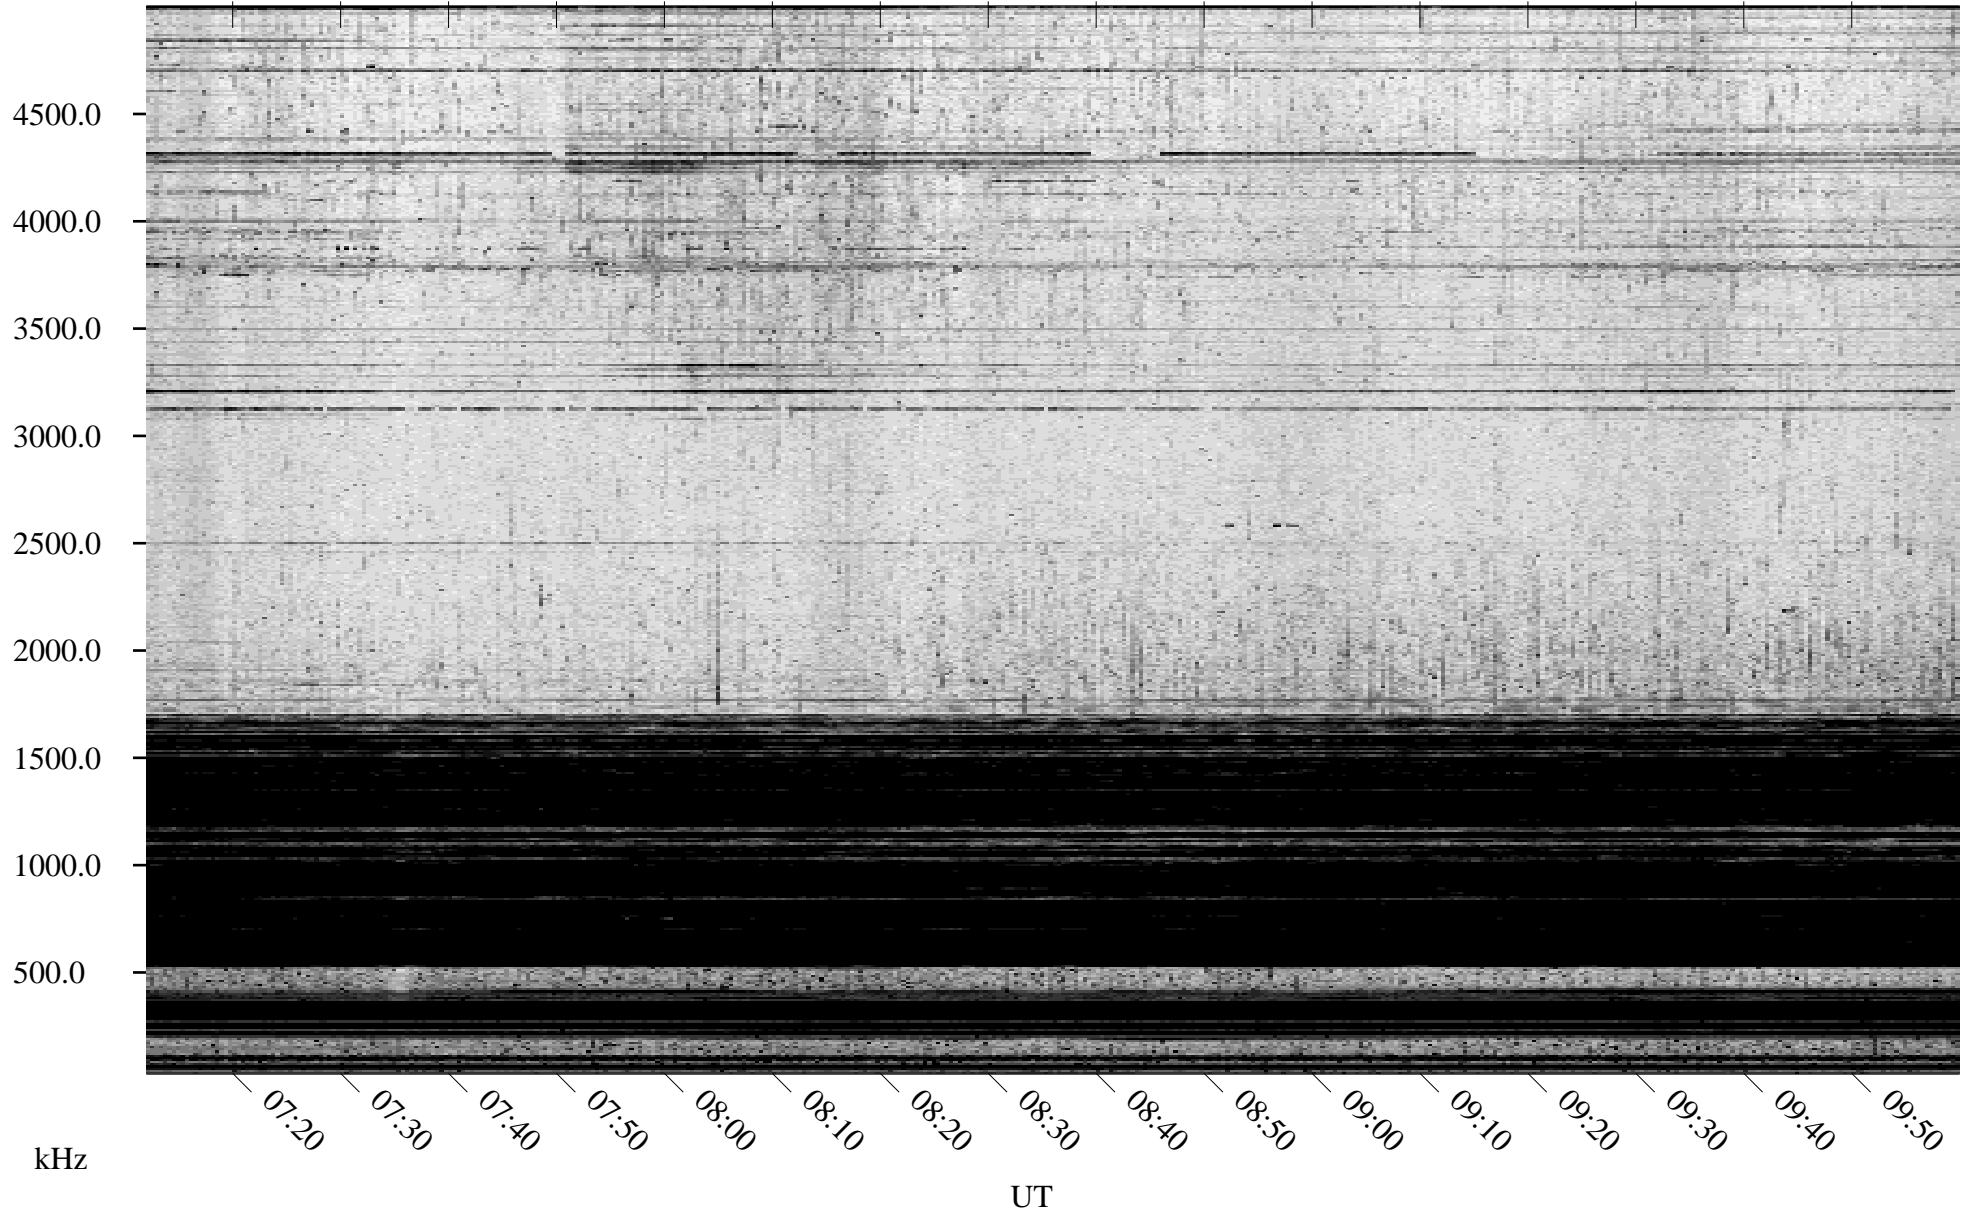

10/25/2003 Churchill, Manitoba

Linear Scale Black = 161 White = 15

ch03298l.z00m max_12

Page 1

10/25/2003 Churchill, Manitoba

Linear Scale Black = 161 White = 15

ch03298l.z00m max_12

Page 2

10/26/2003 Churchill, Manitoba

Linear Scale Black = 161 White = 15

ch03298l.z00m max_12

Page 3

10/26/2003 Churchill, Manitoba

Linear Scale Black = 161 White = 15

ch03298l.z00m max_12

Page 4

10/26/2003 Churchill, Manitoba

Linear Scale Black = 161 White = 15

ch03298l.z00m max_12

Page 5

10/26/2003 Churchill, Manitoba

Linear Scale Black = 161 White = 15

ch03298l.z00m max_12

Page 6

10/26/2003 Churchill, Manitoba

Linear Scale Black = 161 White = 15

ch03298l.z00m max_12

Page 7

10/26/2003 Churchill, Manitoba

Linear Scale Black = 161 White = 15

ch03298l.z00m max_12

Page 8