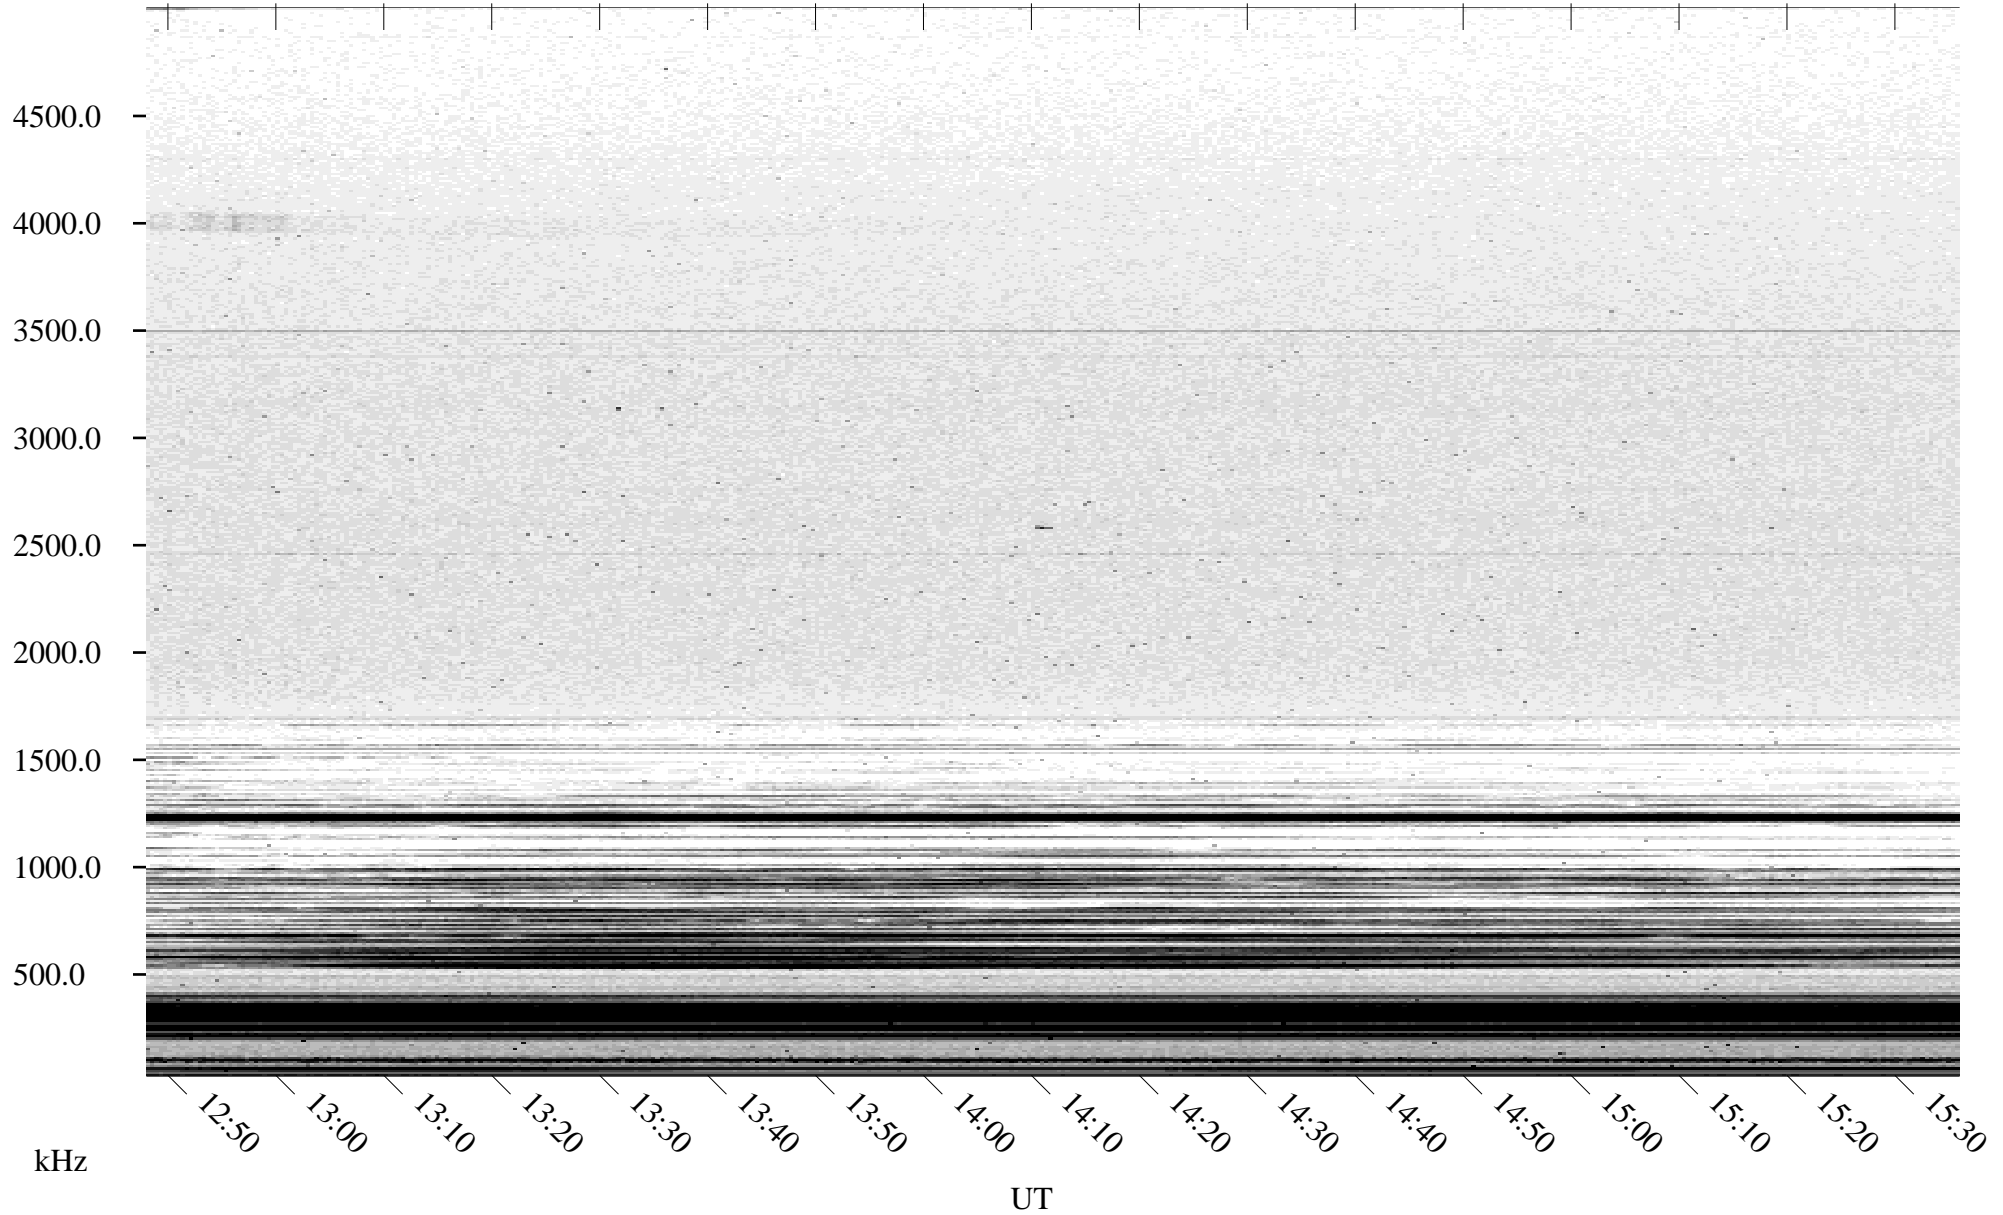

10/26/2003 Churchill, Manitoba

Linear Scale Black = 161 White = 15

ch032991.z00m max_12

Page 1

10/26/2003 Churchill, Manitoba

Linear Scale Black = 161 White = 15

ch03299l.z00m max_12

Page 2

10/27/2003 Churchill, Manitoba

Linear Scale Black = 161 White = 15

ch03299l.z00m max_12

Page 3

10/27/2003 Churchill, Manitoba

Linear Scale Black = 161 White = 15

ch03299l.z00m max_12

Page 4

10/27/2003 Churchill, Manitoba

Linear Scale Black = 161 White = 15

ch03299l.z00m max_12

Page 5

10/27/2003 Churchill, Manitoba

Linear Scale Black = 161 White = 15

ch03299l.z00m max_12

Page 6

10/27/2003 Churchill, Manitoba

Linear Scale Black = 161 White = 15

ch03299l.z00m max_12

Page 7

10/27/2003 Churchill, Manitoba

Linear Scale Black = 161 White = 15

ch03299l.z00m max_12