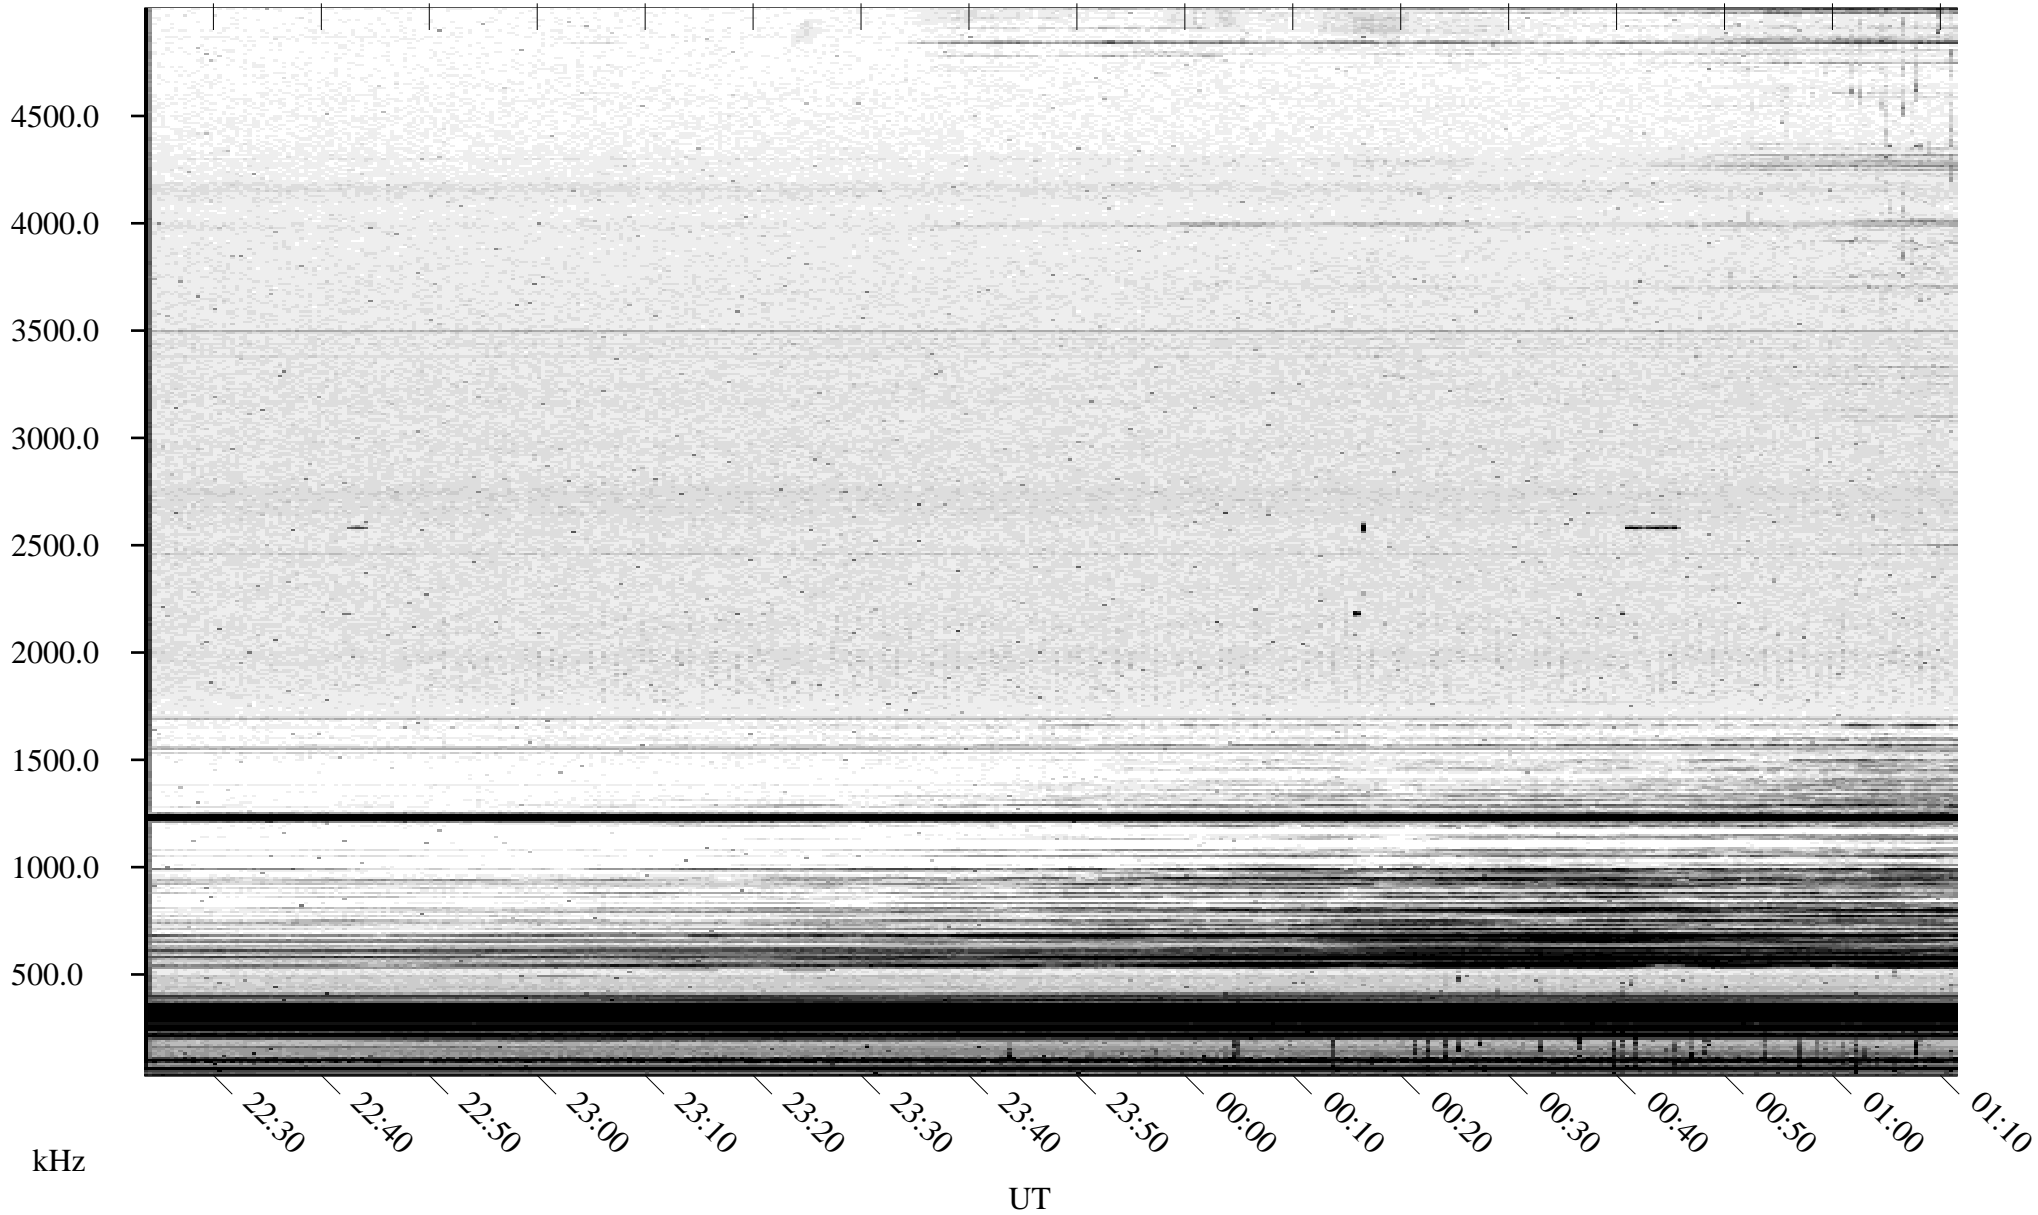

# 10/27/2003 Churchill, Manitoba

Linear Scale    Black = 161    White = 15

ch03300l.z01m max\_12

Page 1

# 10/28/2003 Churchill, Manitoba

Linear Scale    Black = 161    White = 15

ch03300l.z01m max\_12

Page 2

# 10/28/2003 Churchill, Manitoba

Linear Scale    Black = 161    White = 15

ch03300l.z01m max\_12

Page 3

# 10/28/2003 Churchill, Manitoba

Linear Scale    Black = 161    White = 15

ch03300l.z01m max\_12

Page 4