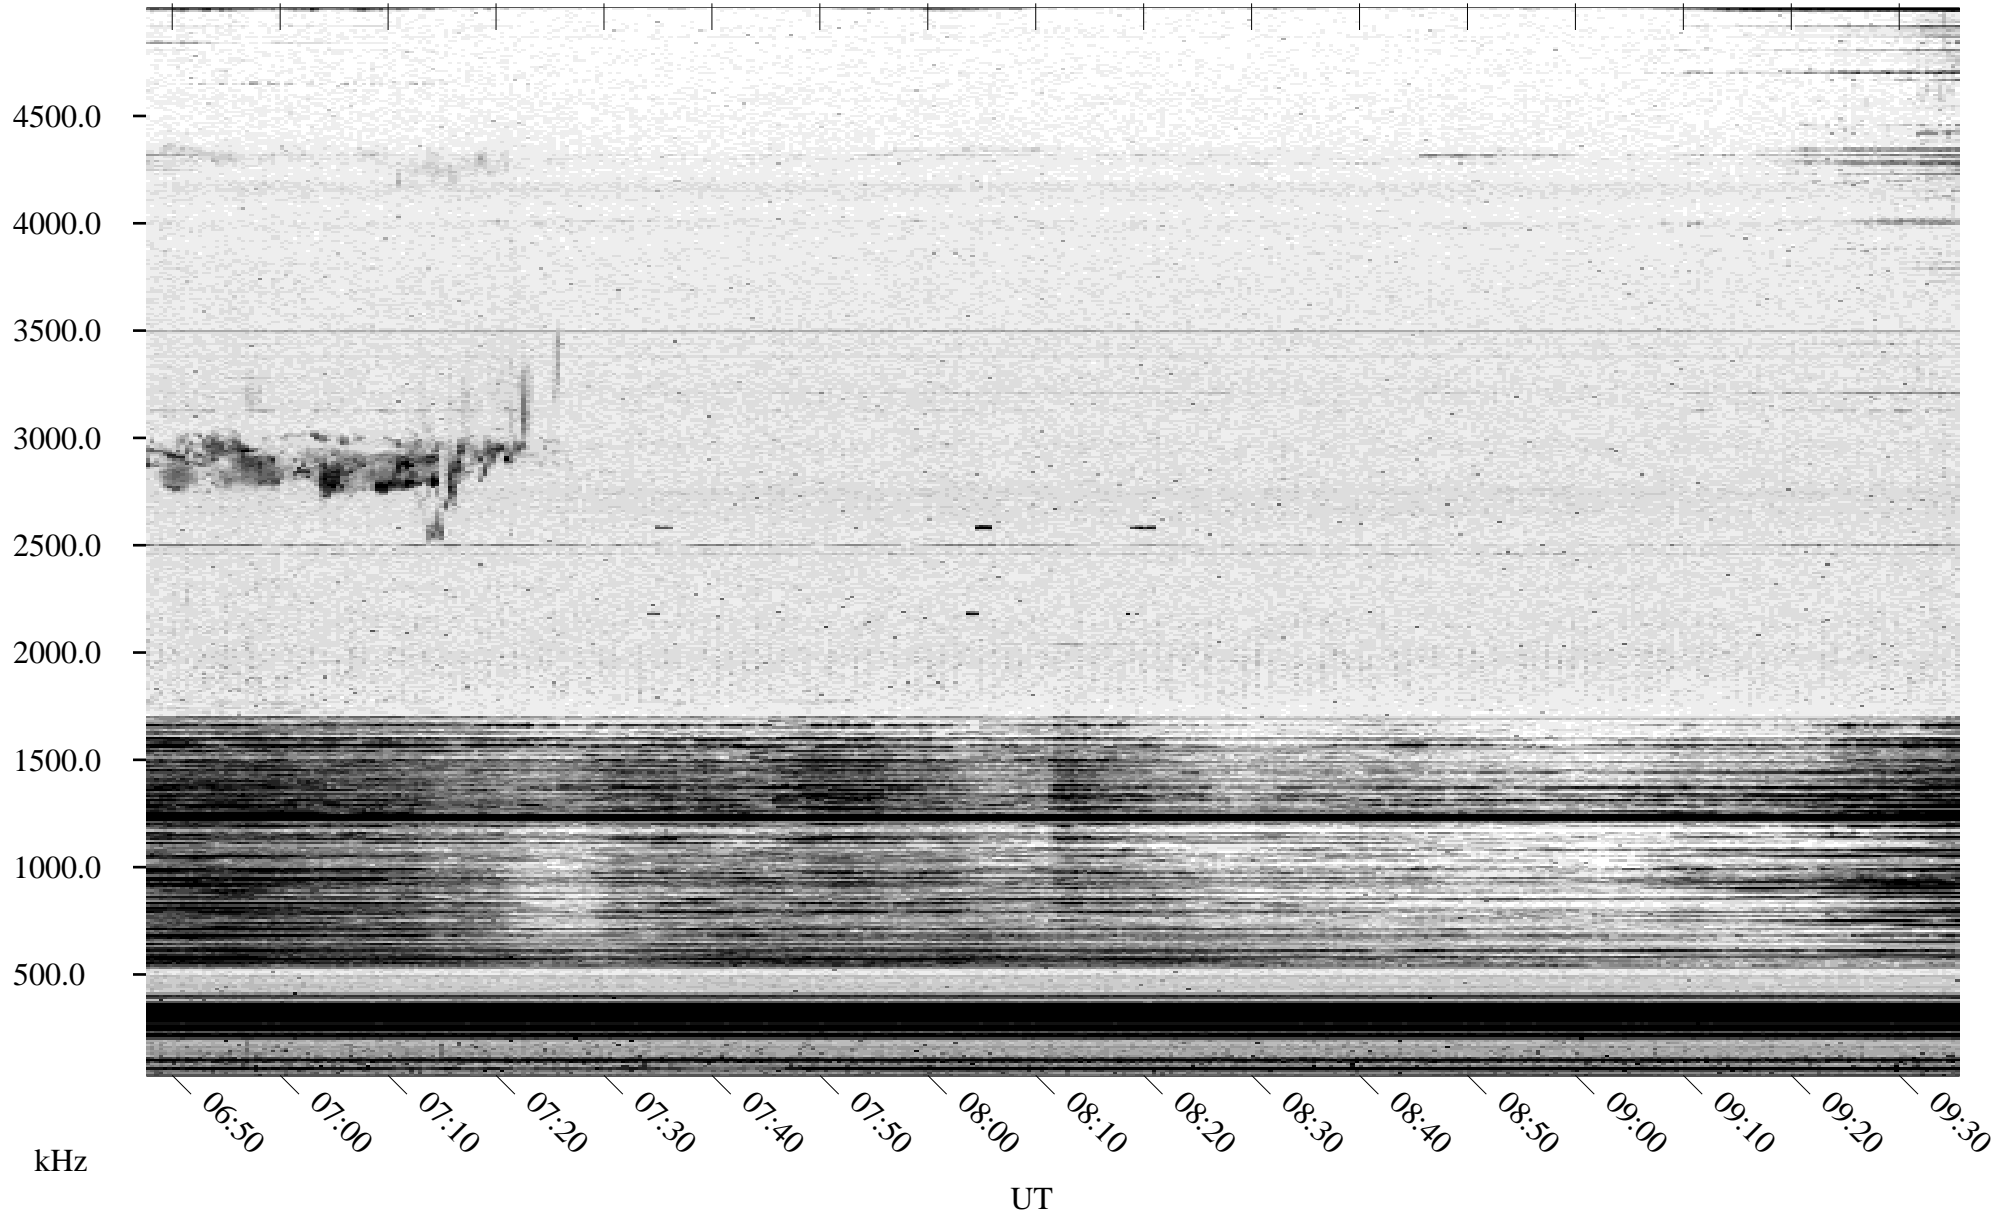

10/28/2003 Churchill, Manitoba

Linear Scale   Black = 161   White = 15

ch03300l.z01m max_12

Page 4