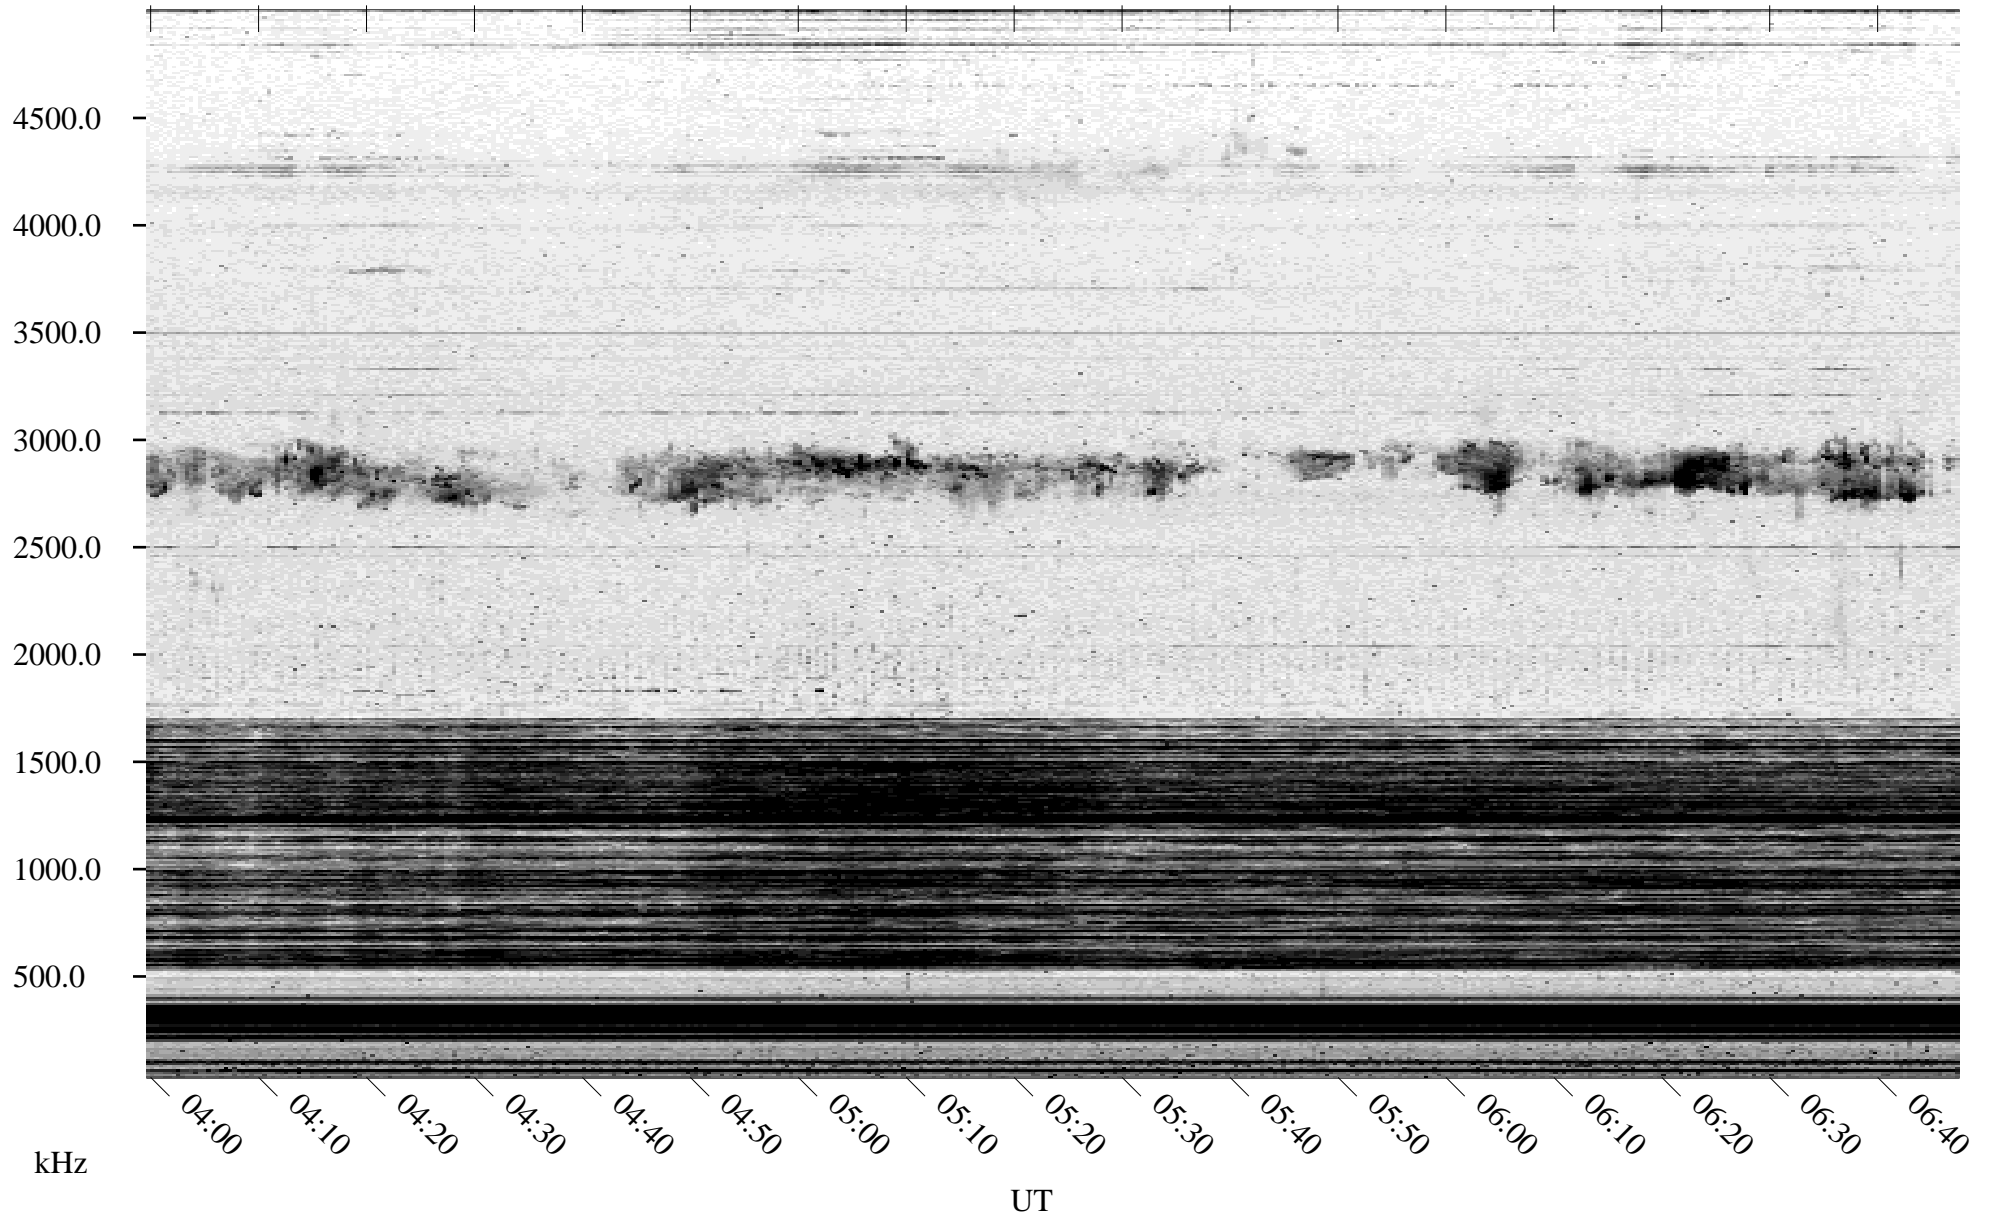

# 10/27/2003 Churchill, Manitoba

Linear Scale    Black = 161    White = 15

ch03300l.z01m max\_12

Page 1

# 10/28/2003 Churchill, Manitoba

Linear Scale    Black = 161    White = 15

ch03300l.z01m max\_12

Page 2

# 10/28/2003 Churchill, Manitoba

Linear Scale    Black = 161    White = 15

ch03300l.z01m max\_12

Page 3

# 10/28/2003 Churchill, Manitoba

Linear Scale    Black = 161    White = 15

ch03300l.z01m max\_12

Page 4