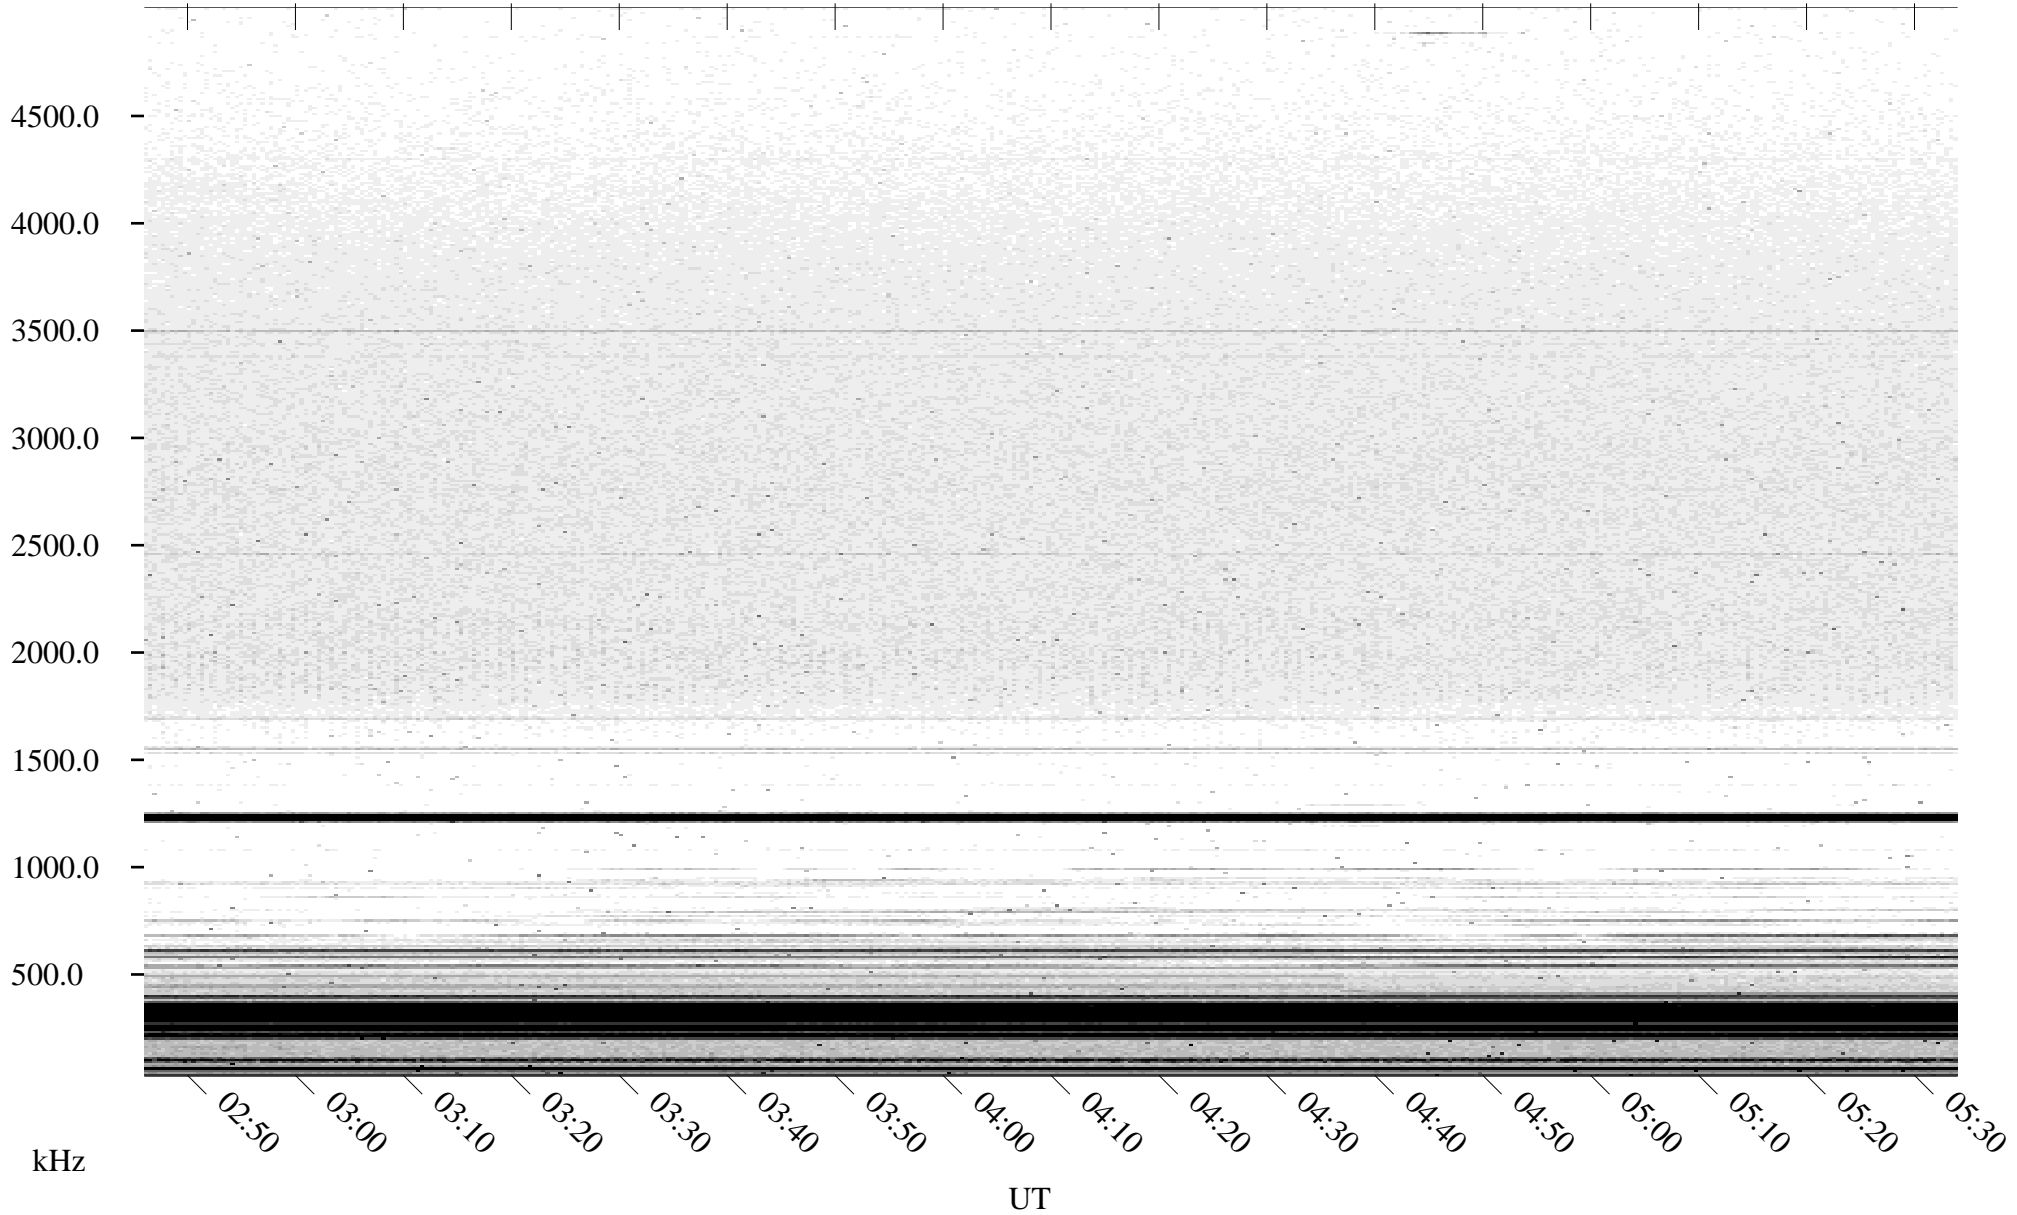

# 10/30/2003 Churchill, Manitoba

Linear Scale

Black = 161

White = 15

ch03302l.z00m max\_12

Page 3

# 10/30/2003 Churchill, Manitoba

Linear Scale

Black = 161

White = 15

ch03302l.z00m max\_12

Page 4