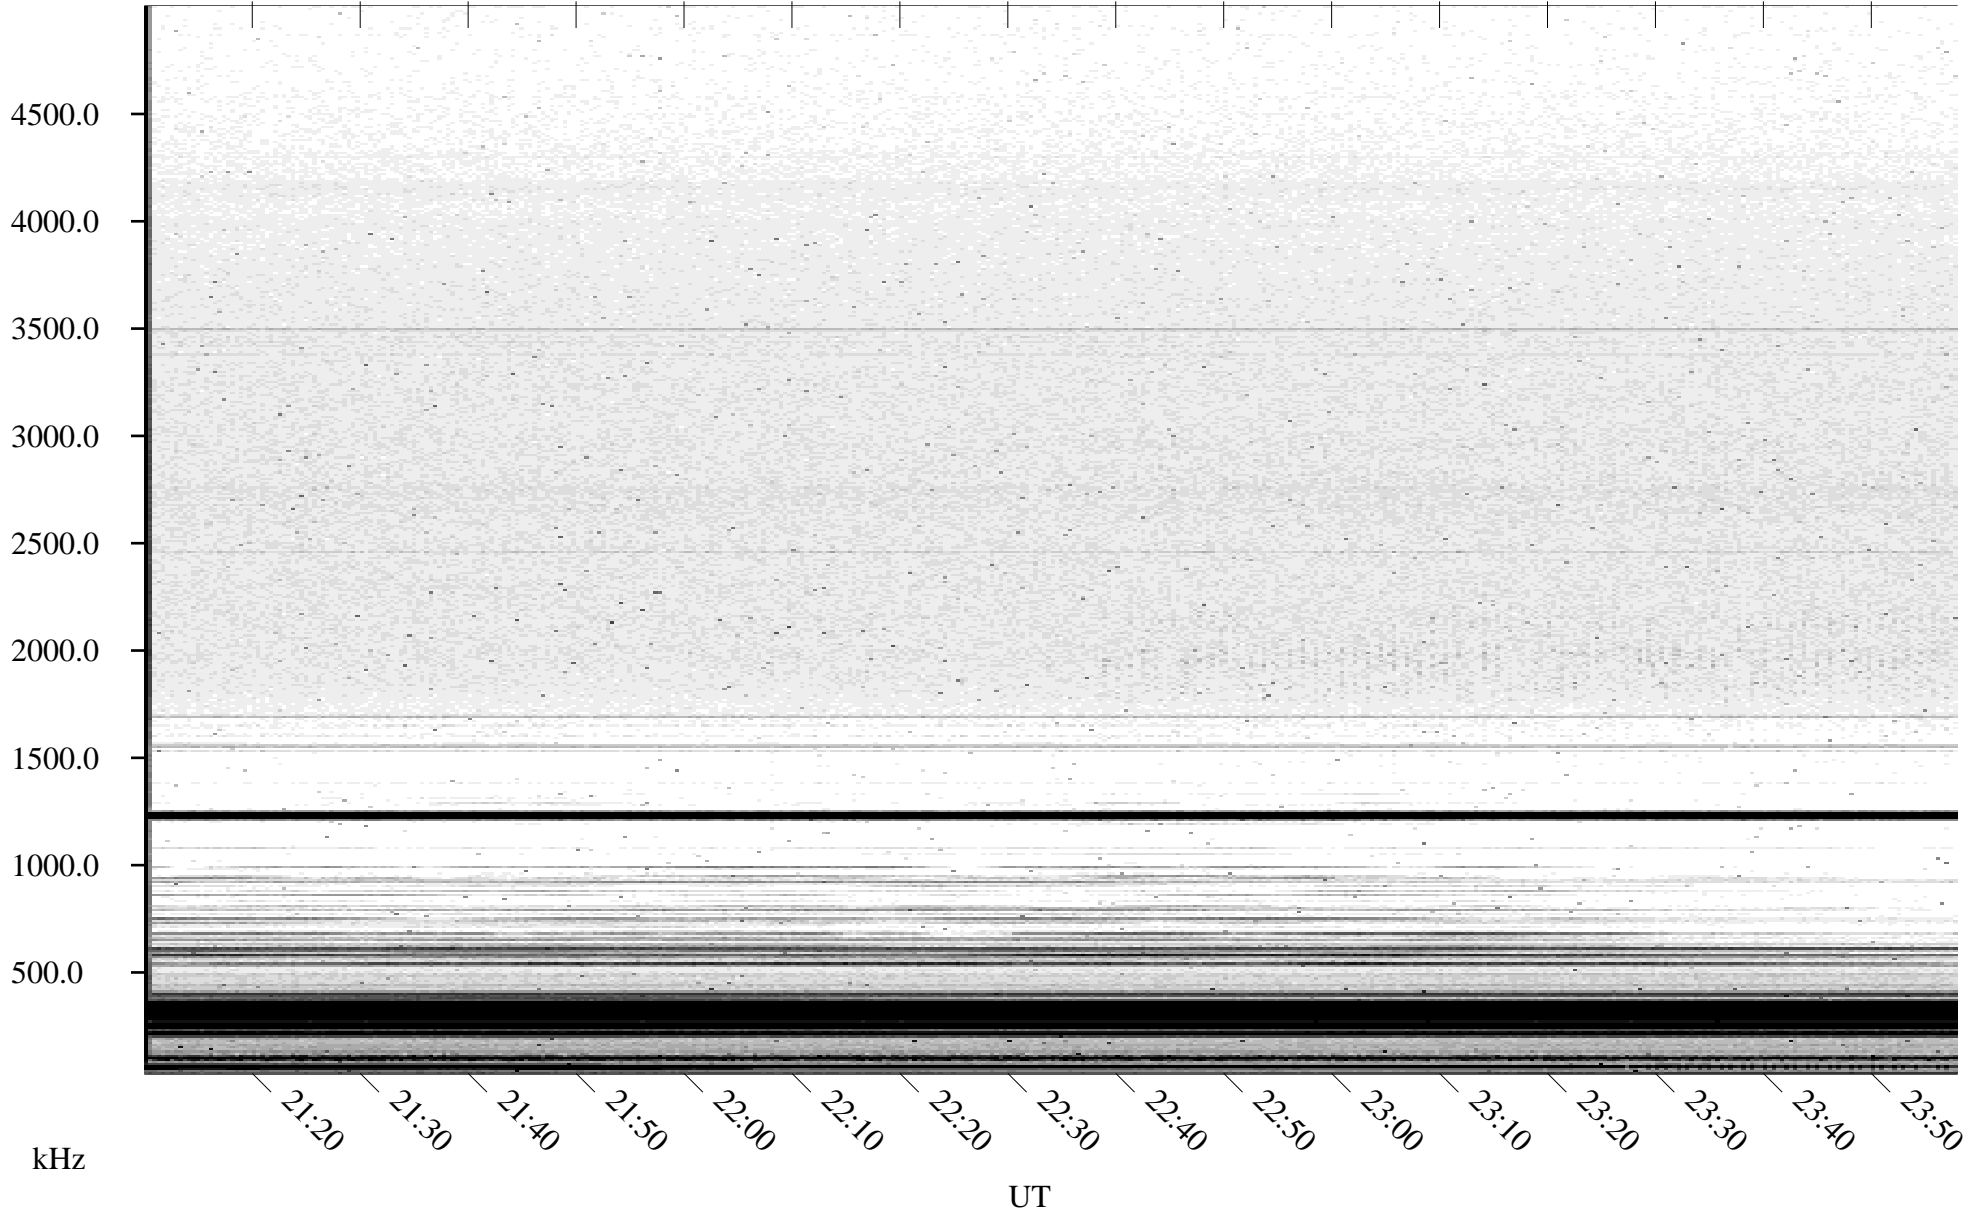

# 10/29/2003 Churchill, Manitoba

Linear Scale    Black = 161    White = 15

ch03302l.z00m max\_12

Page 1

# 10/29/2003 Churchill, Manitoba

Linear Scale

Black = 161

White = 15

ch03302l.z00m max\_12

Page 2

# 10/30/2003 Churchill, Manitoba

Linear Scale

Black = 161

White = 15

ch03302l.z00m max\_12

Page 3

# 10/30/2003 Churchill, Manitoba

Linear Scale

Black = 161

White = 15

ch03302l.z00m max\_12

Page 4