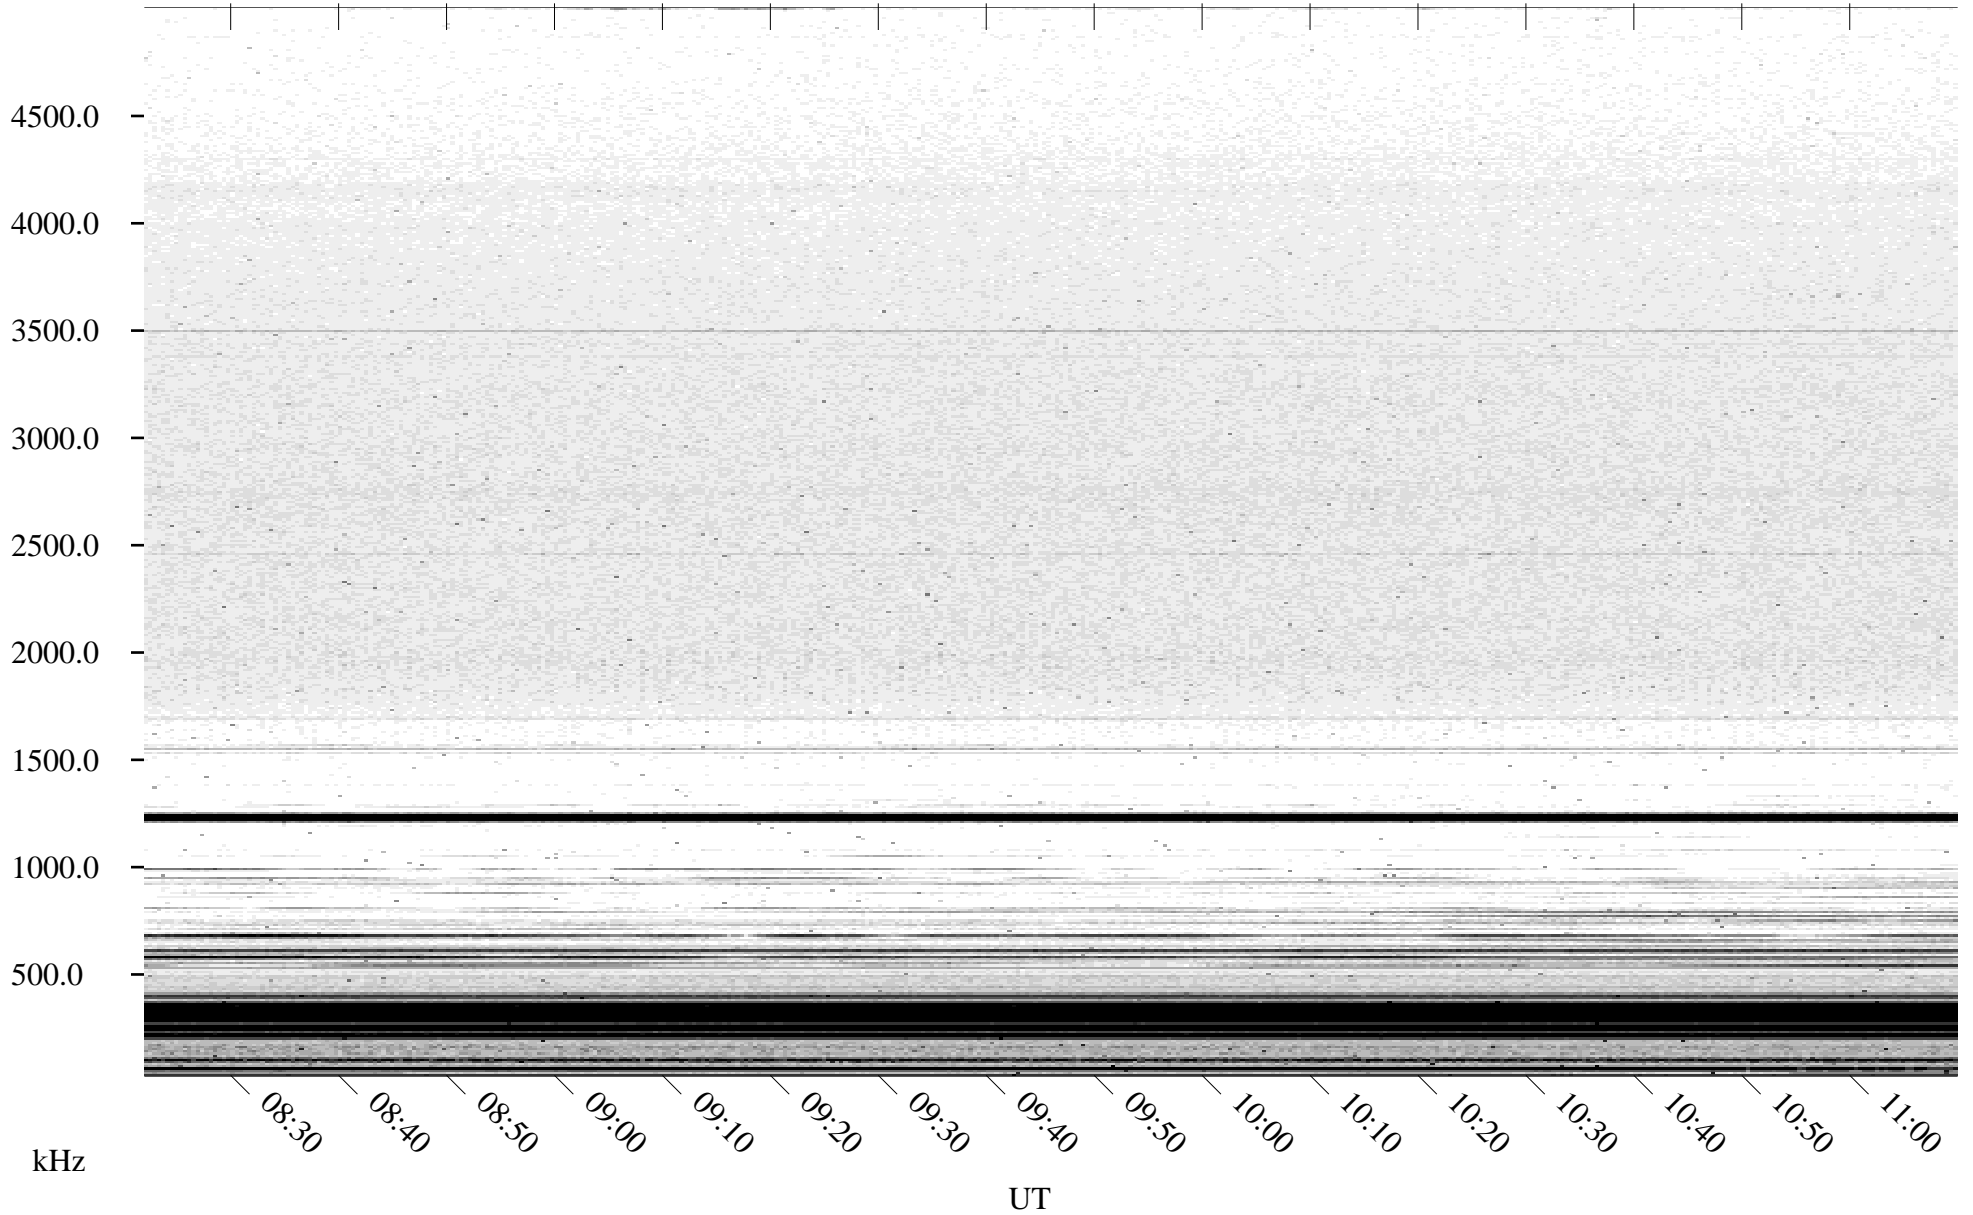

# 10/30/2003 Churchill, Manitoba

Linear Scale

Black = 161

White = 15

ch03302l.z00m max\_12

Page 4

# 10/30/2003 Churchill, Manitoba

Linear Scale    Black = 161    White = 15

ch03302l.z00m max\_12

Page 5