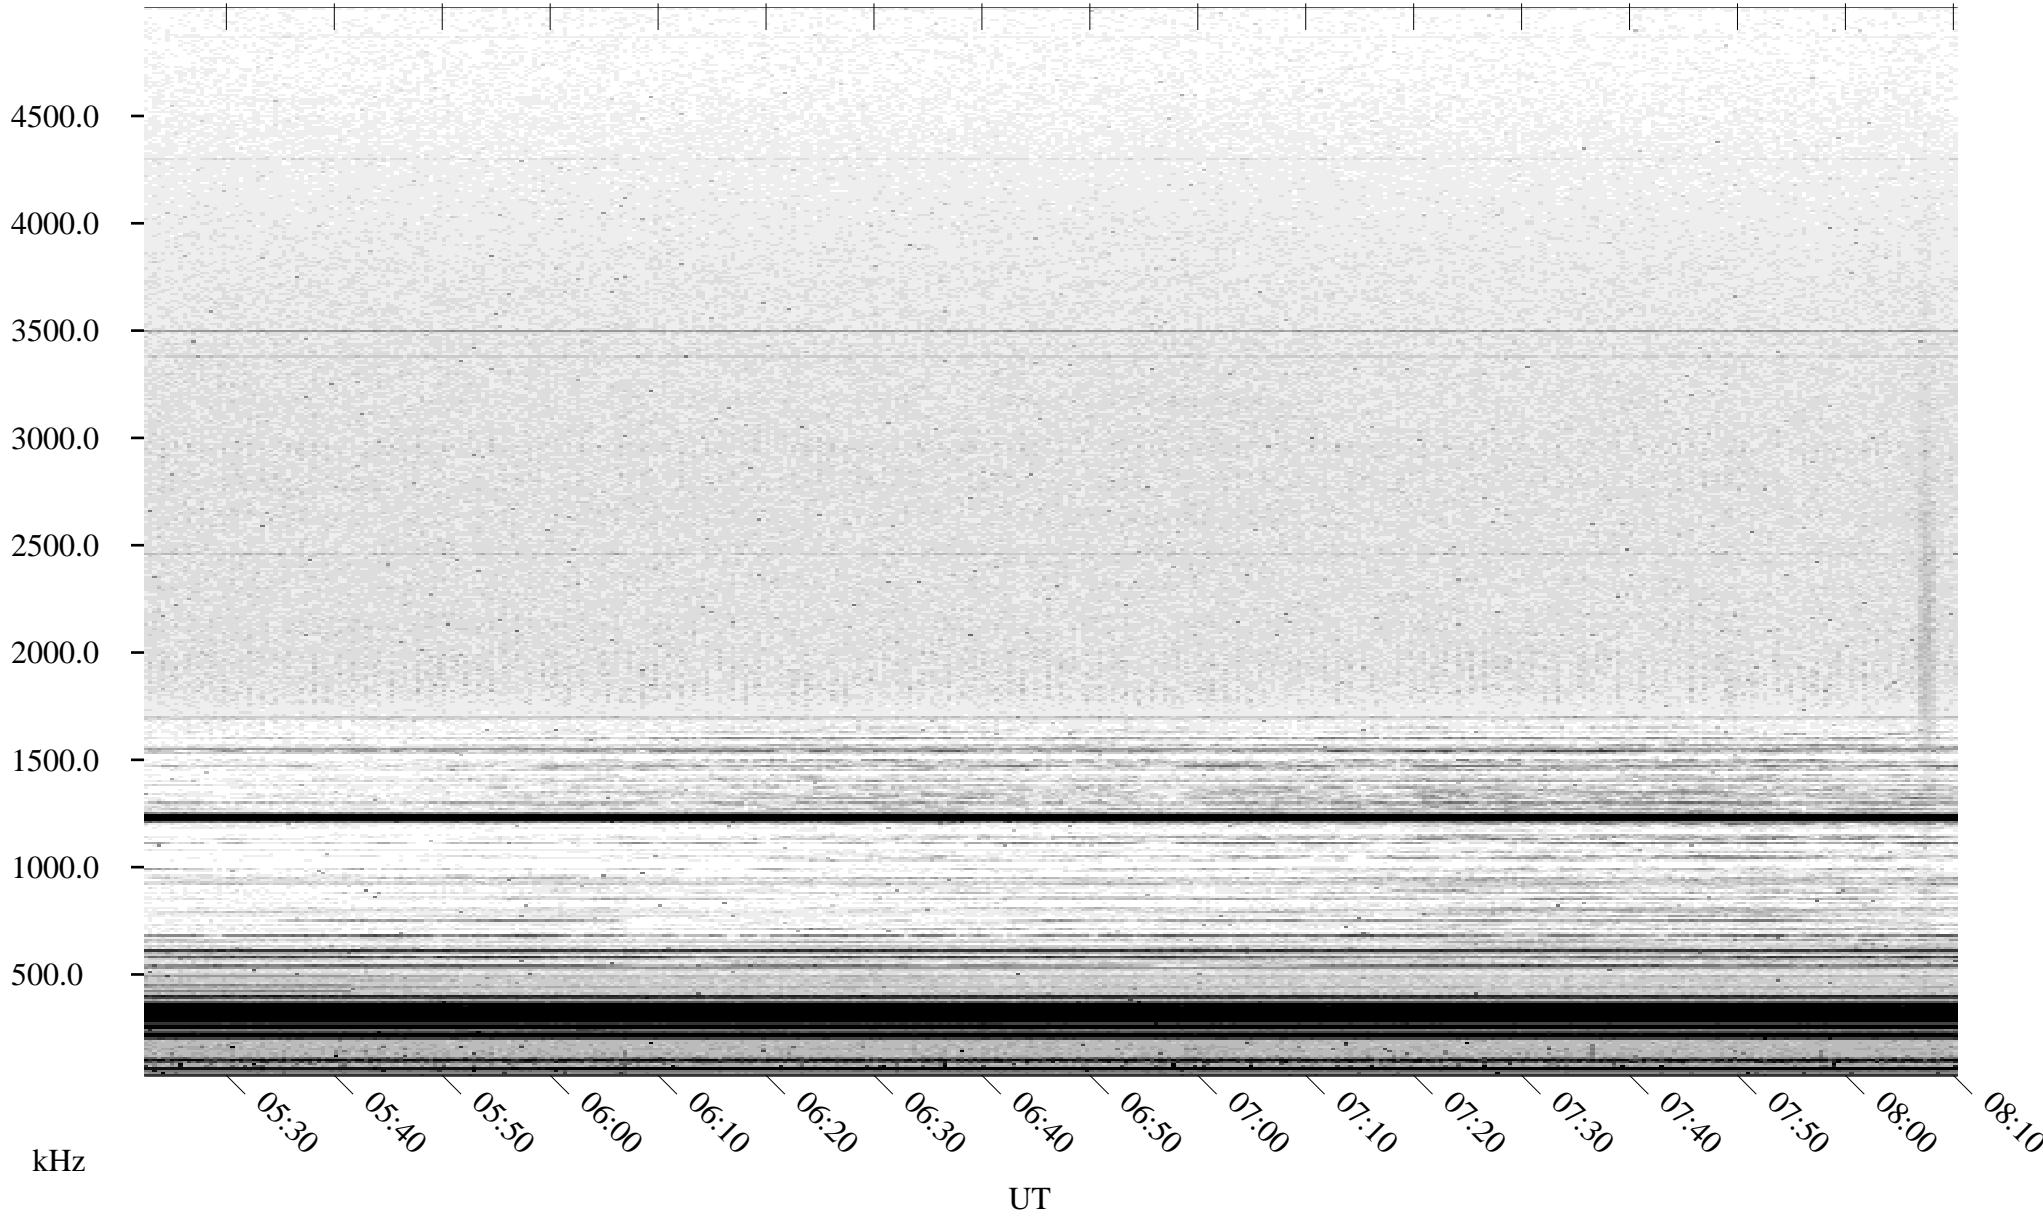

# 11/03/2003 Churchill, Manitoba

Linear Scale

Black = 161

White = 15

ch03306l.z01m max\_12

Page 3

# 11/03/2003 Churchill, Manitoba

Linear Scale    Black = 161    White = 15

ch03306l.z01m max\_12

Page 4