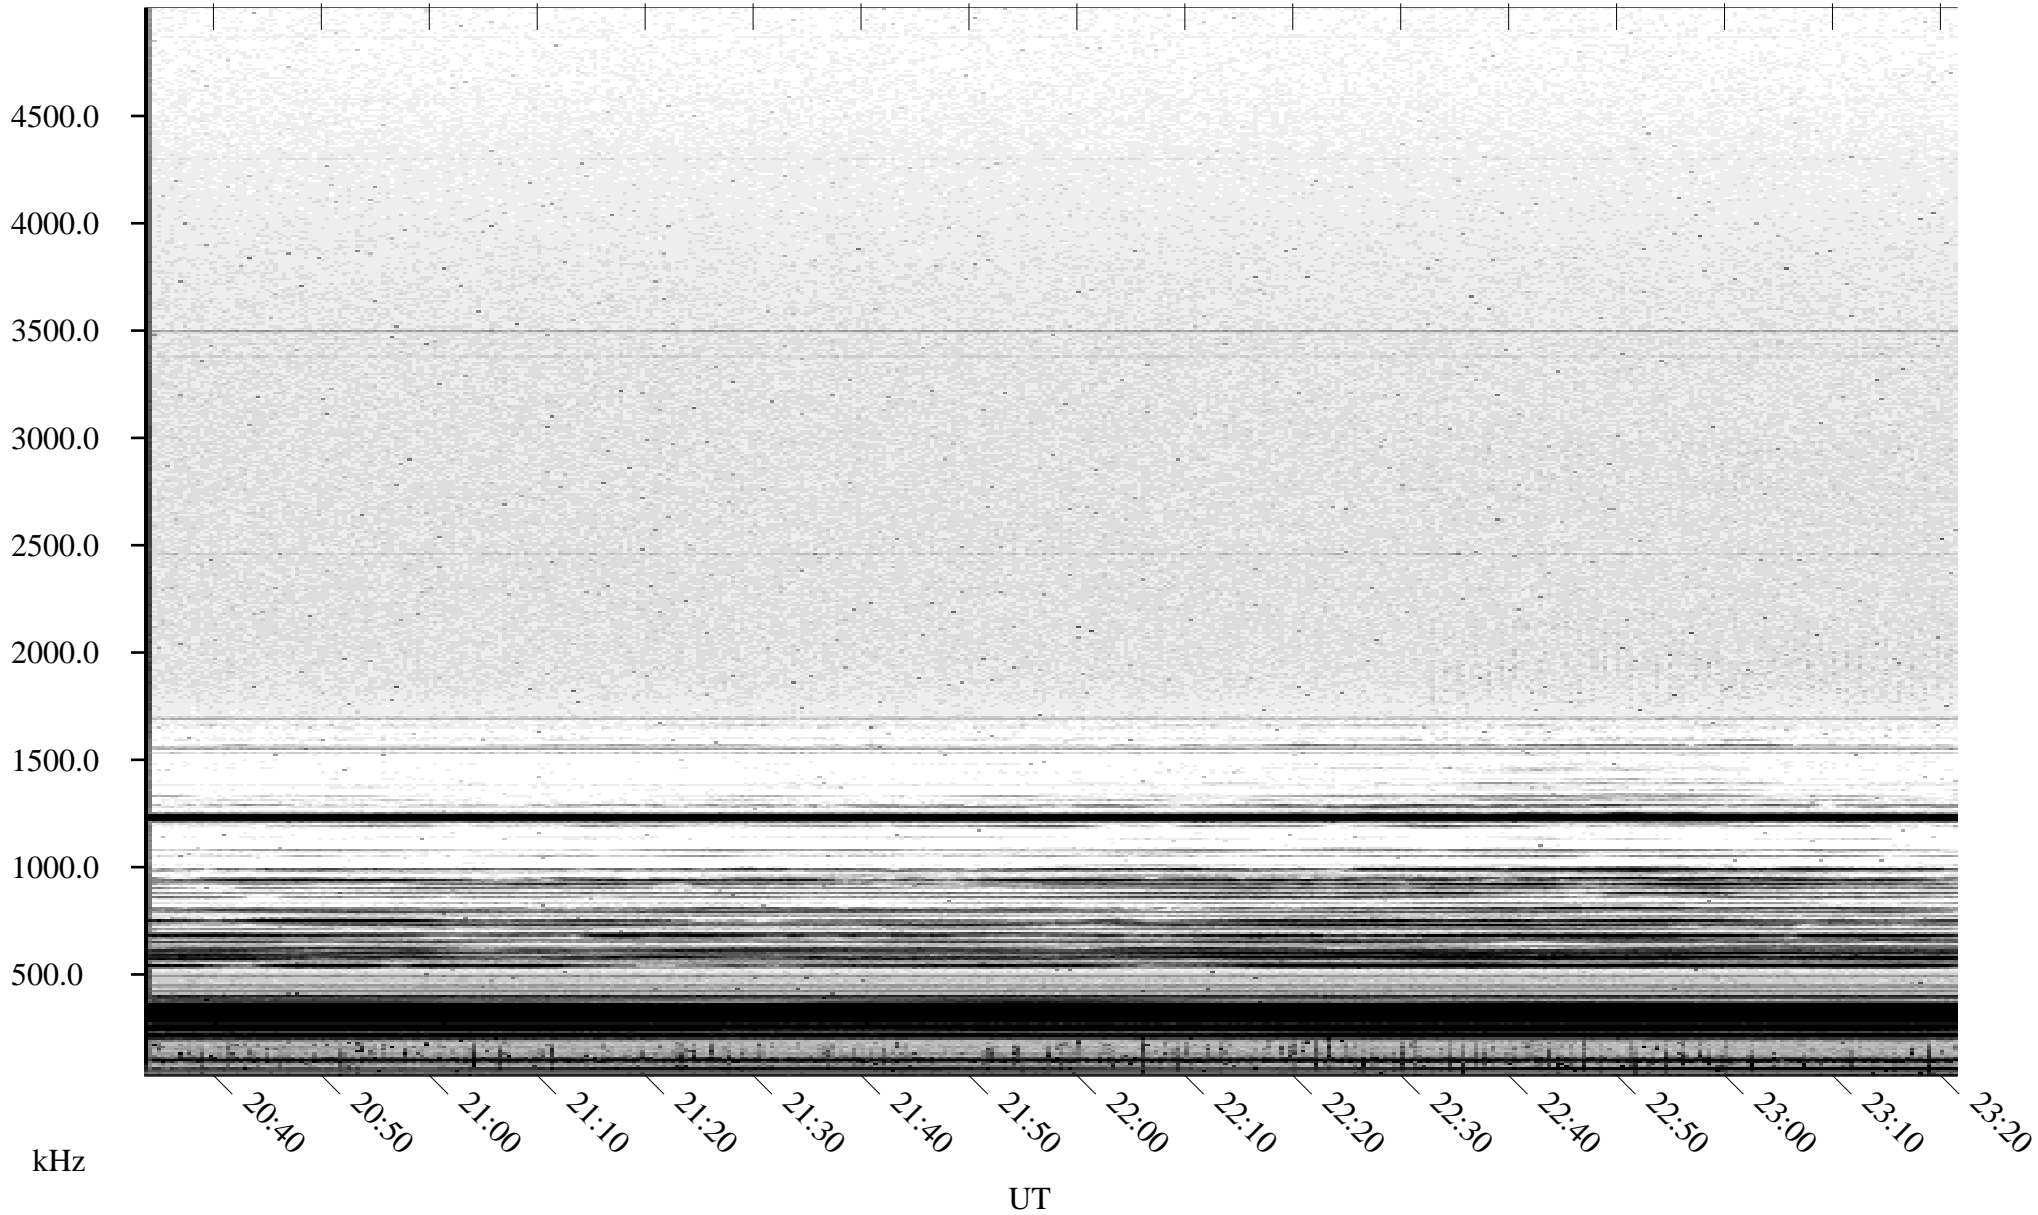

11/03/2003 Churchill, Manitoba

Linear Scale Black = 161 White = 15

ch03307l.z01m max_12

Page 1

11/03/2003 Churchill, Manitoba

Linear Scale Black = 161 White = 15

ch03307l.z01m max_12

Page 2

11/04/2003 Churchill, Manitoba

Linear Scale Black = 161 White = 15

ch03307l.z01m max_12

Page 3

11/04/2003 Churchill, Manitoba

Linear Scale

Black = 161

White = 15

ch03307l.z01m max_12

Page 4

11/04/2003 Churchill, Manitoba

Linear Scale Black = 161 White = 15

ch03307l.z01m max_12

Page 5

11/04/2003 Churchill, Manitoba

Linear Scale Black = 161 White = 15

ch03307l.z01m max_12

Page 6

11/04/2003 Churchill, Manitoba

Linear Scale Black = 161 White = 15

ch03307l.z01m max_12

Page 7

11/04/2003 Churchill, Manitoba

Linear Scale Black = 161 White = 15