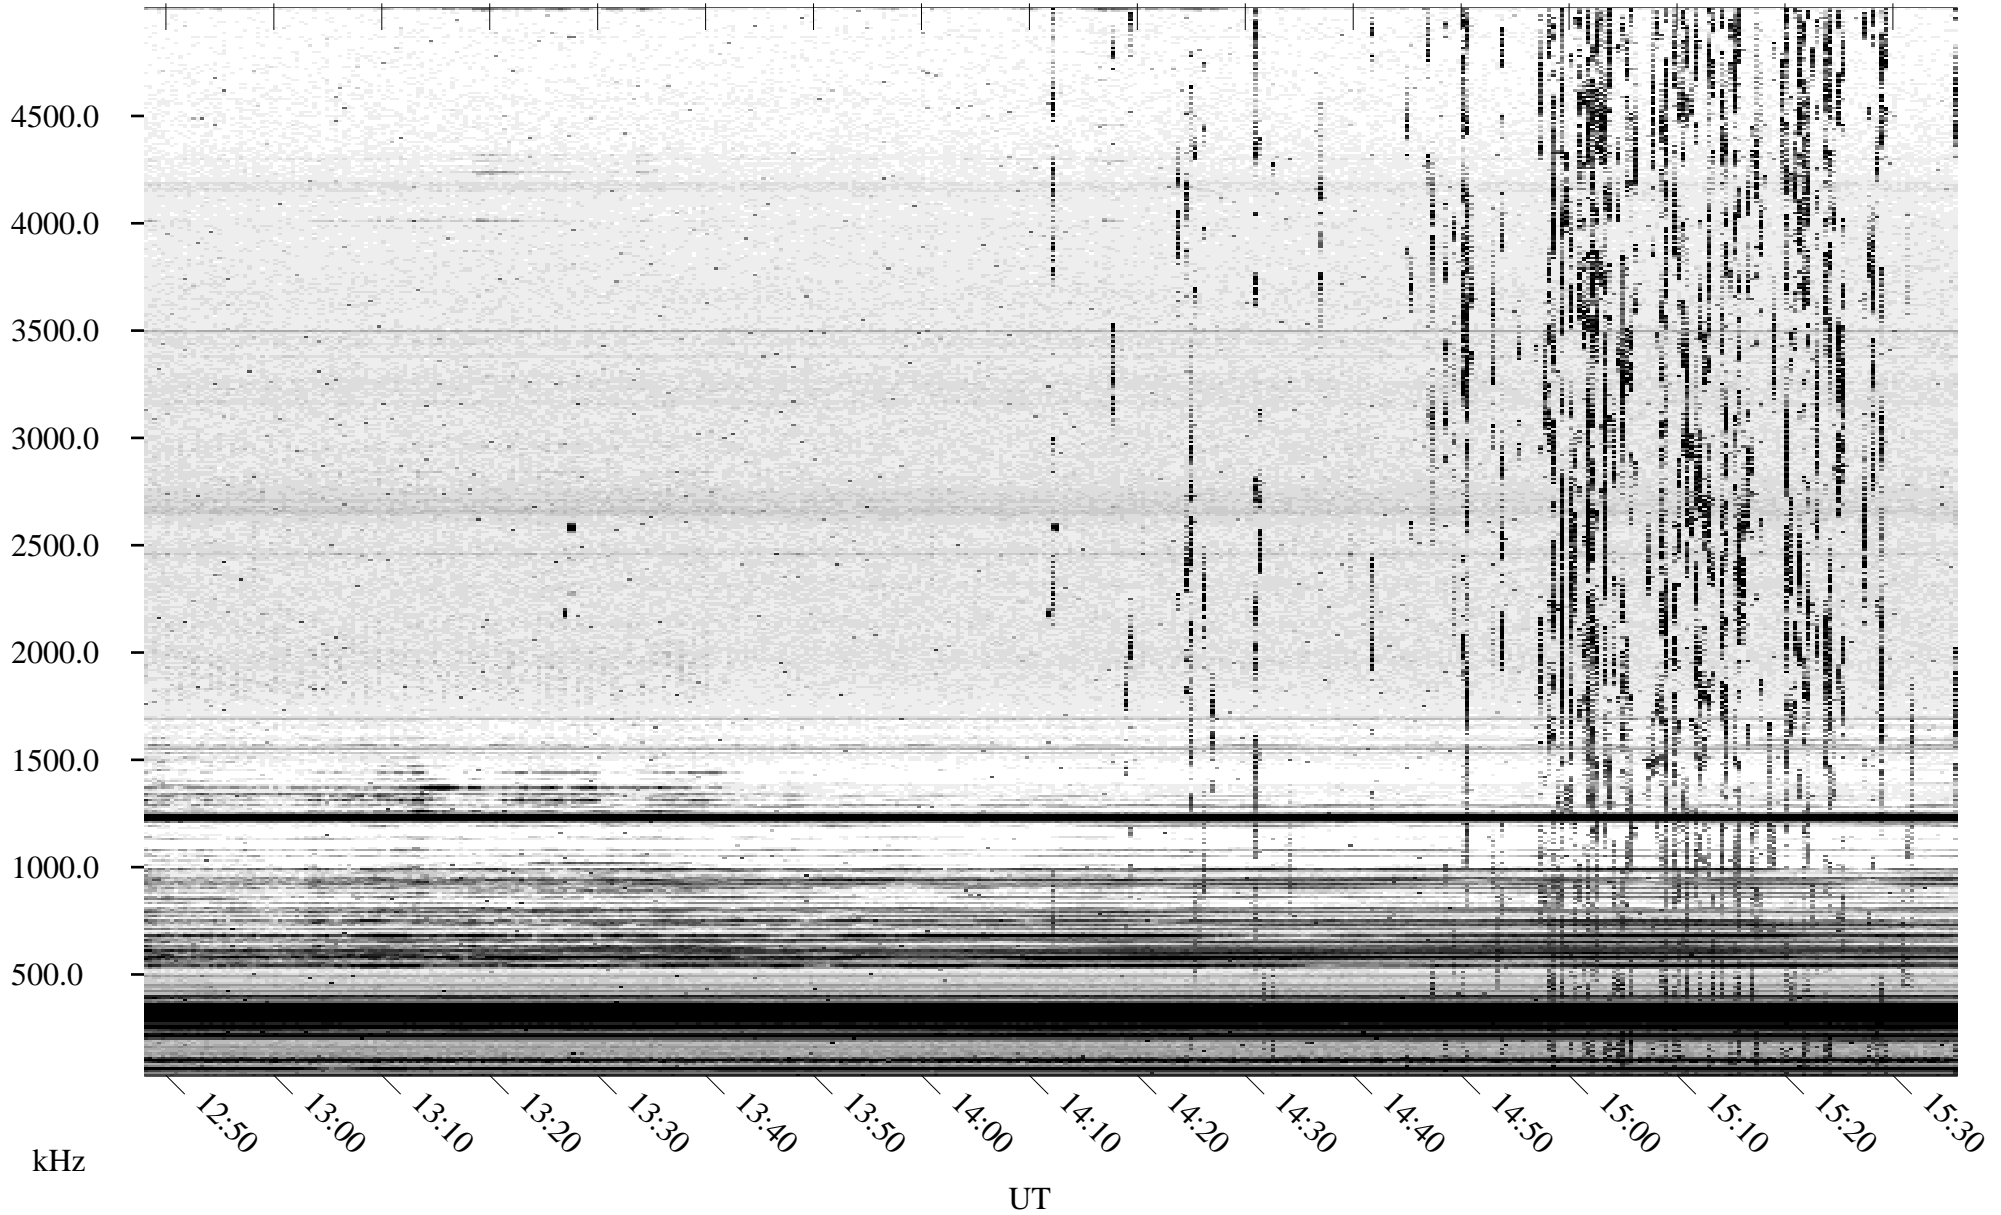

11/10/2003 Churchill, Manitoba

Linear Scale Black = 161 White = 15

ch033131.z00m max_12

Page 3

11/10/2003 Churchill, Manitoba

Linear Scale Black = 161 White = 15

ch03313l.z00m max_12

Page 4

11/10/2003 Churchill, Manitoba

Linear Scale Black = 161 White = 15

ch033131.z00m max_12

Page 5

11/10/2003 Churchill, Manitoba

Linear Scale Black = 161 White = 15

ch033131.z00m max_12

Page 6

11/10/2003 Churchill, Manitoba

Linear Scale Black = 161 White = 15

ch03313l.z00m max_12

Page 7

11/10/2003 Churchill, Manitoba

Linear Scale Black = 161 White = 15

ch03313l.z00m max_12

Page 8