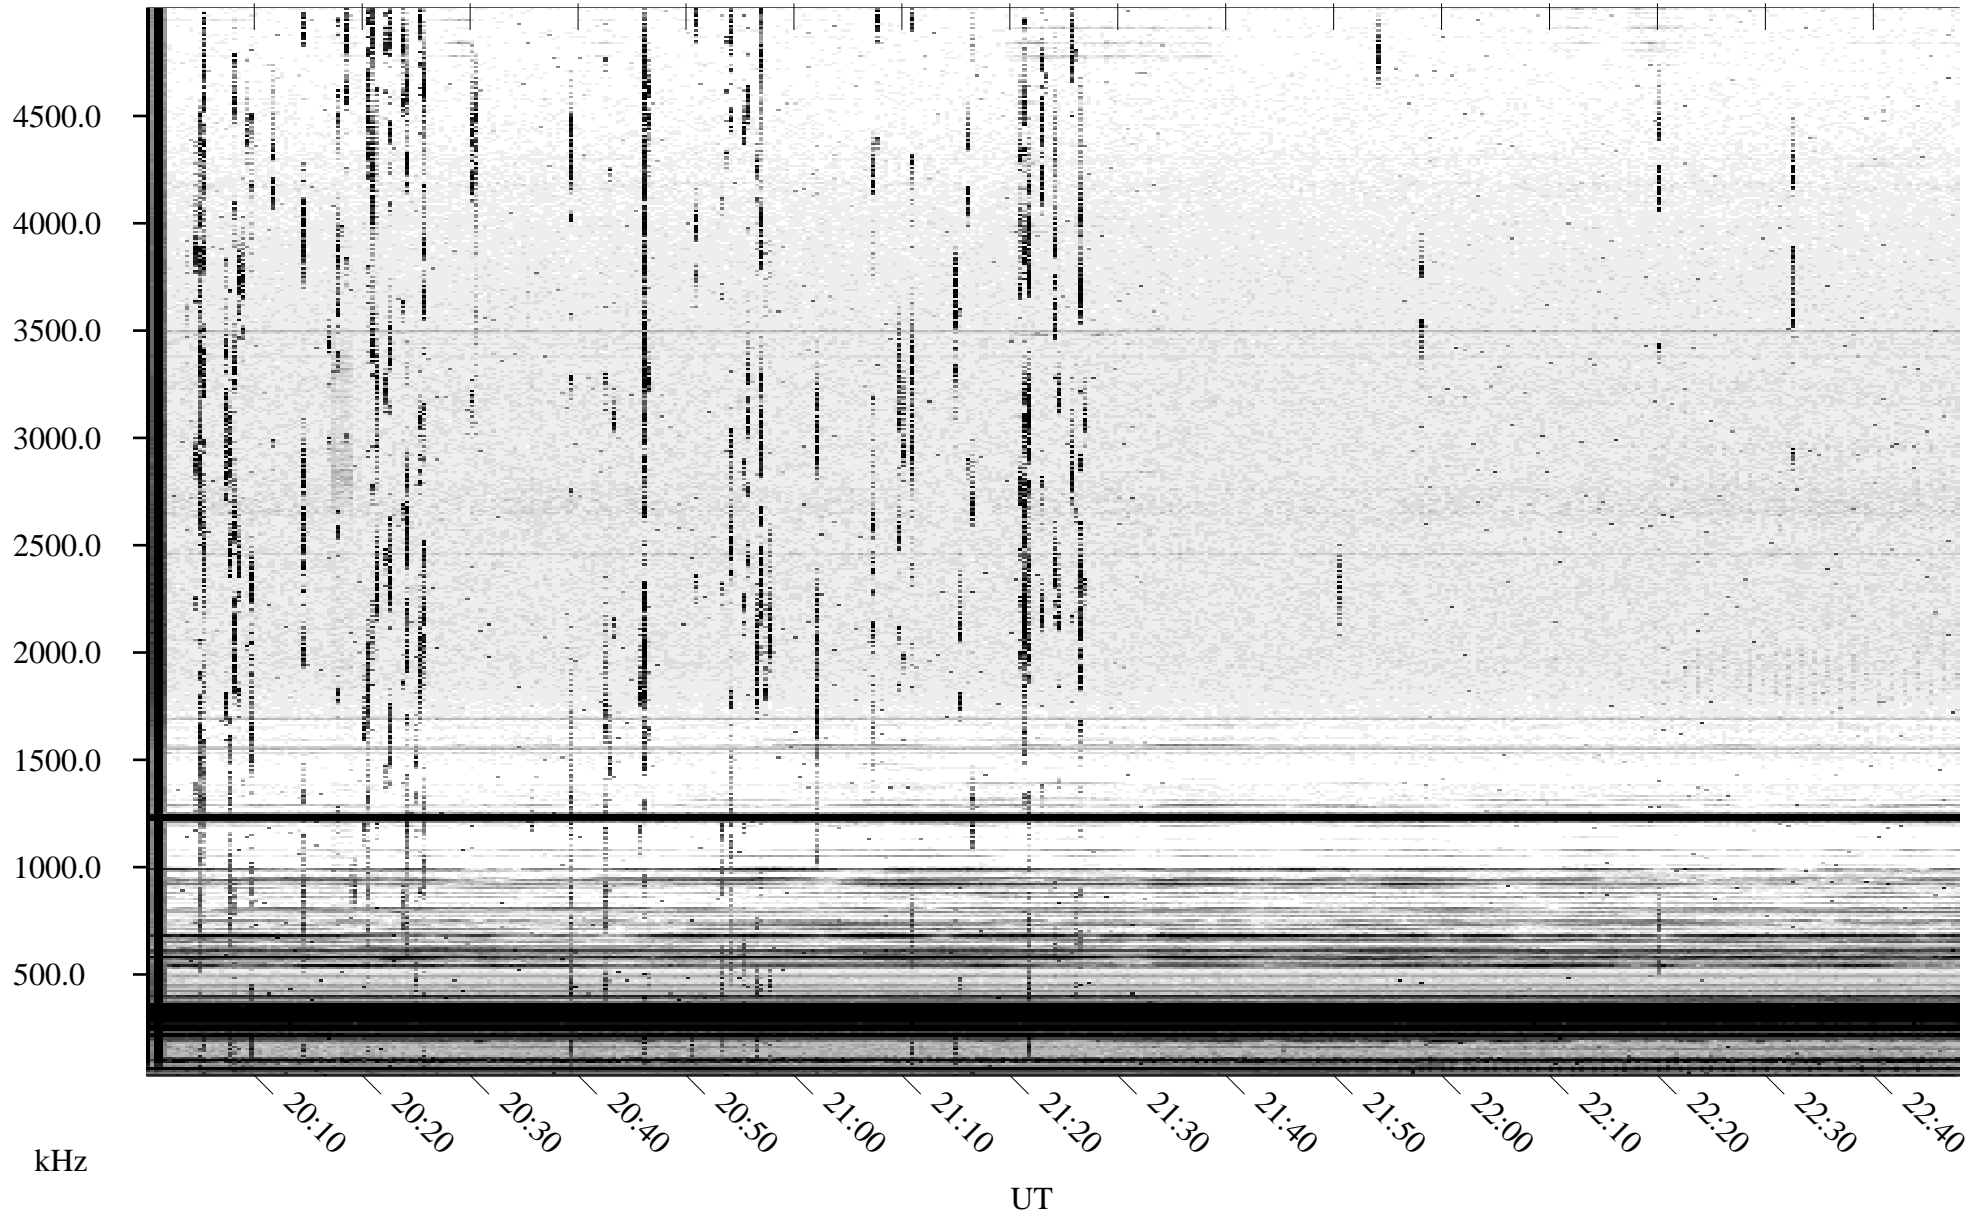

# 11/10/2003 Churchill, Manitoba

Linear Scale    Black = 161    White = 15

ch03314l.z00m max\_12

Page 1

# 11/10/2003 Churchill, Manitoba

Linear Scale    Black = 161    White = 15

ch03314l.z00m max\_12

Page 2

# 11/11/2003 Churchill, Manitoba

Linear Scale Black = 161 White = 15

ch03314l.z00m max\_12