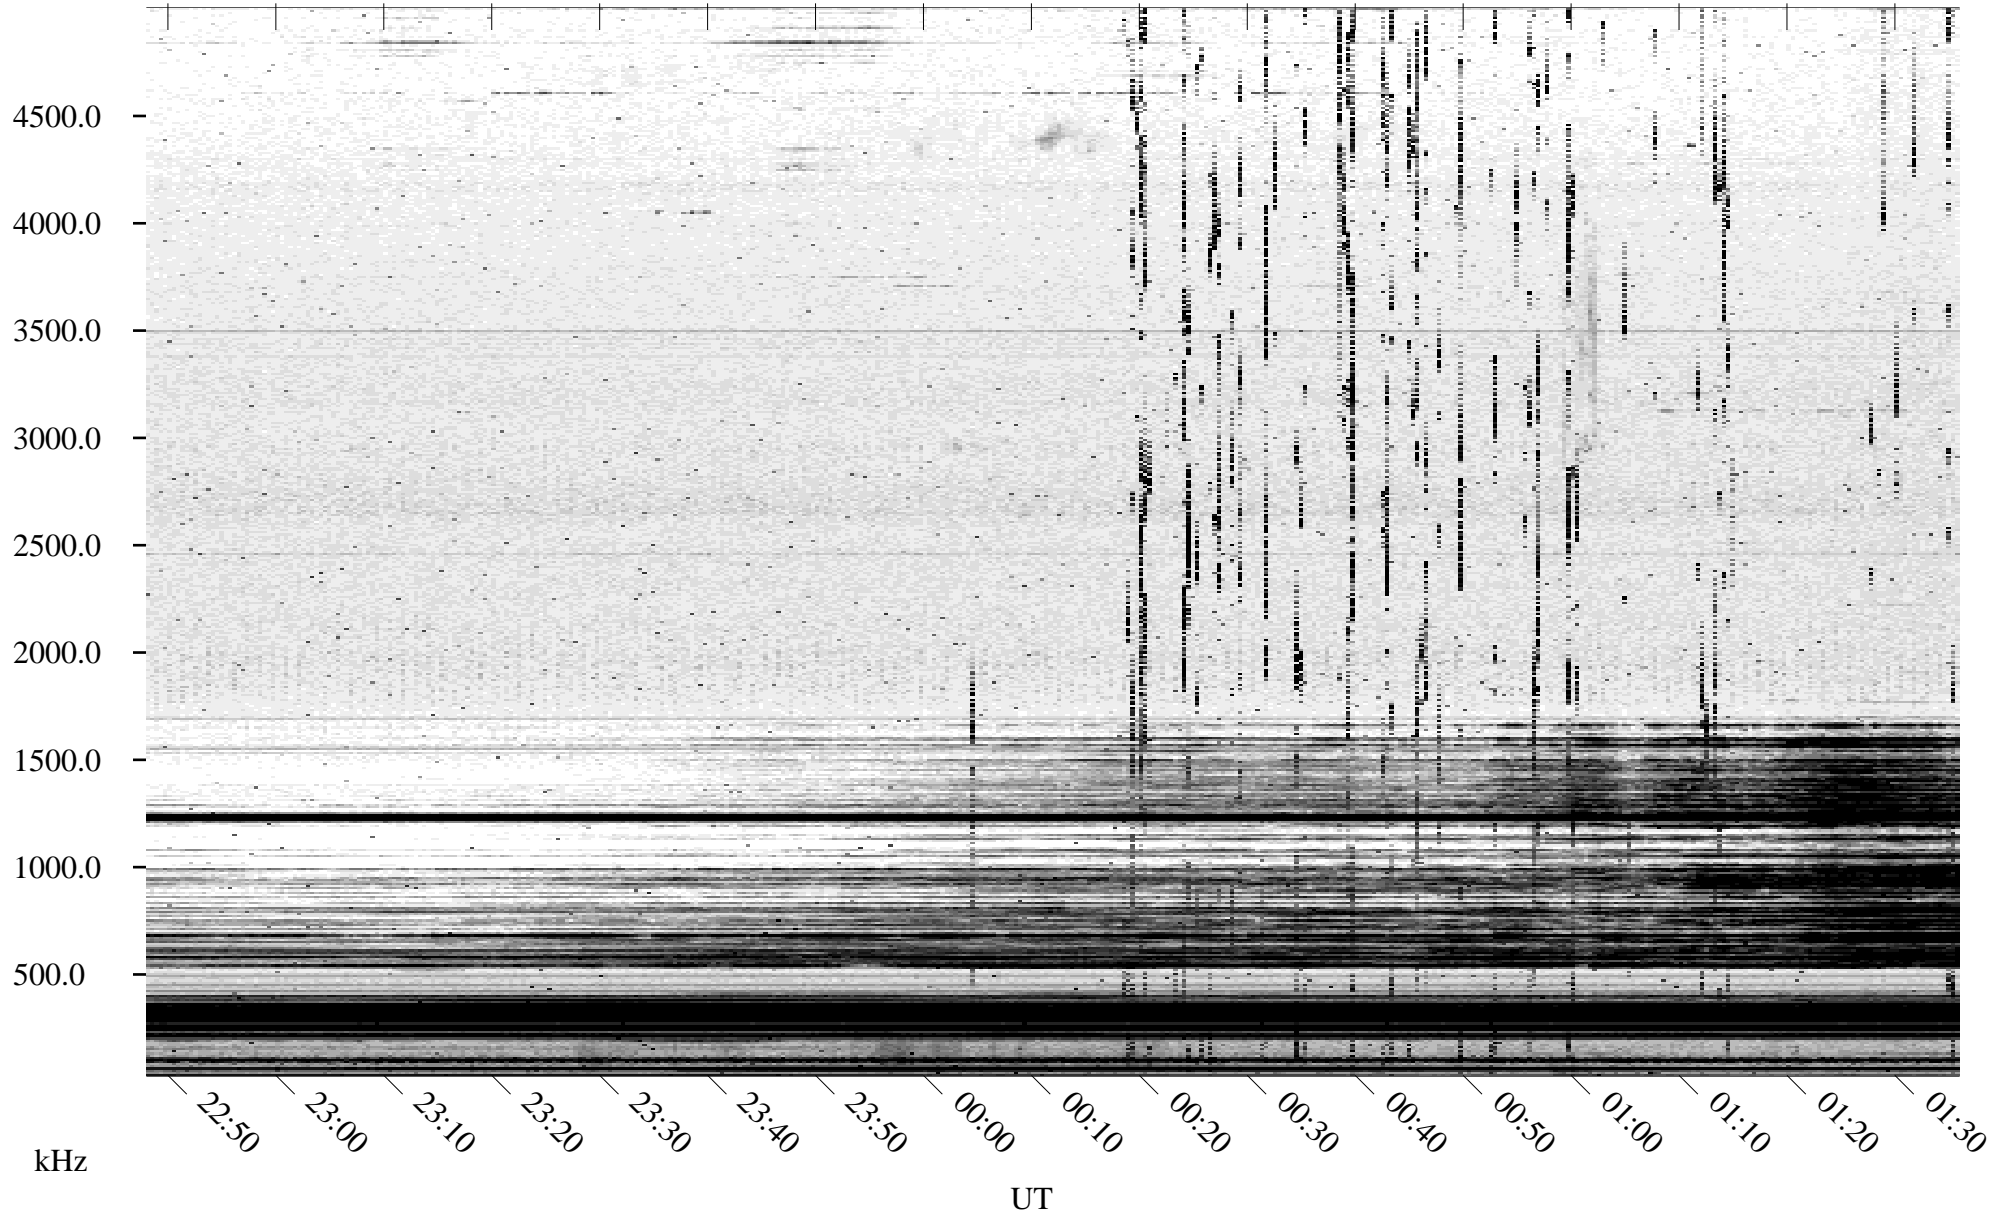

# 11/10/2003 Churchill, Manitoba

Linear Scale    Black = 161    White = 15

ch03314l.z00m max\_12

Page 1

# 11/10/2003 Churchill, Manitoba

Linear Scale    Black = 161    White = 15

ch03314l.z00m max\_12

Page 2

# 11/11/2003 Churchill, Manitoba

Linear Scale Black = 161 White = 15

ch03314l.z00m max\_12