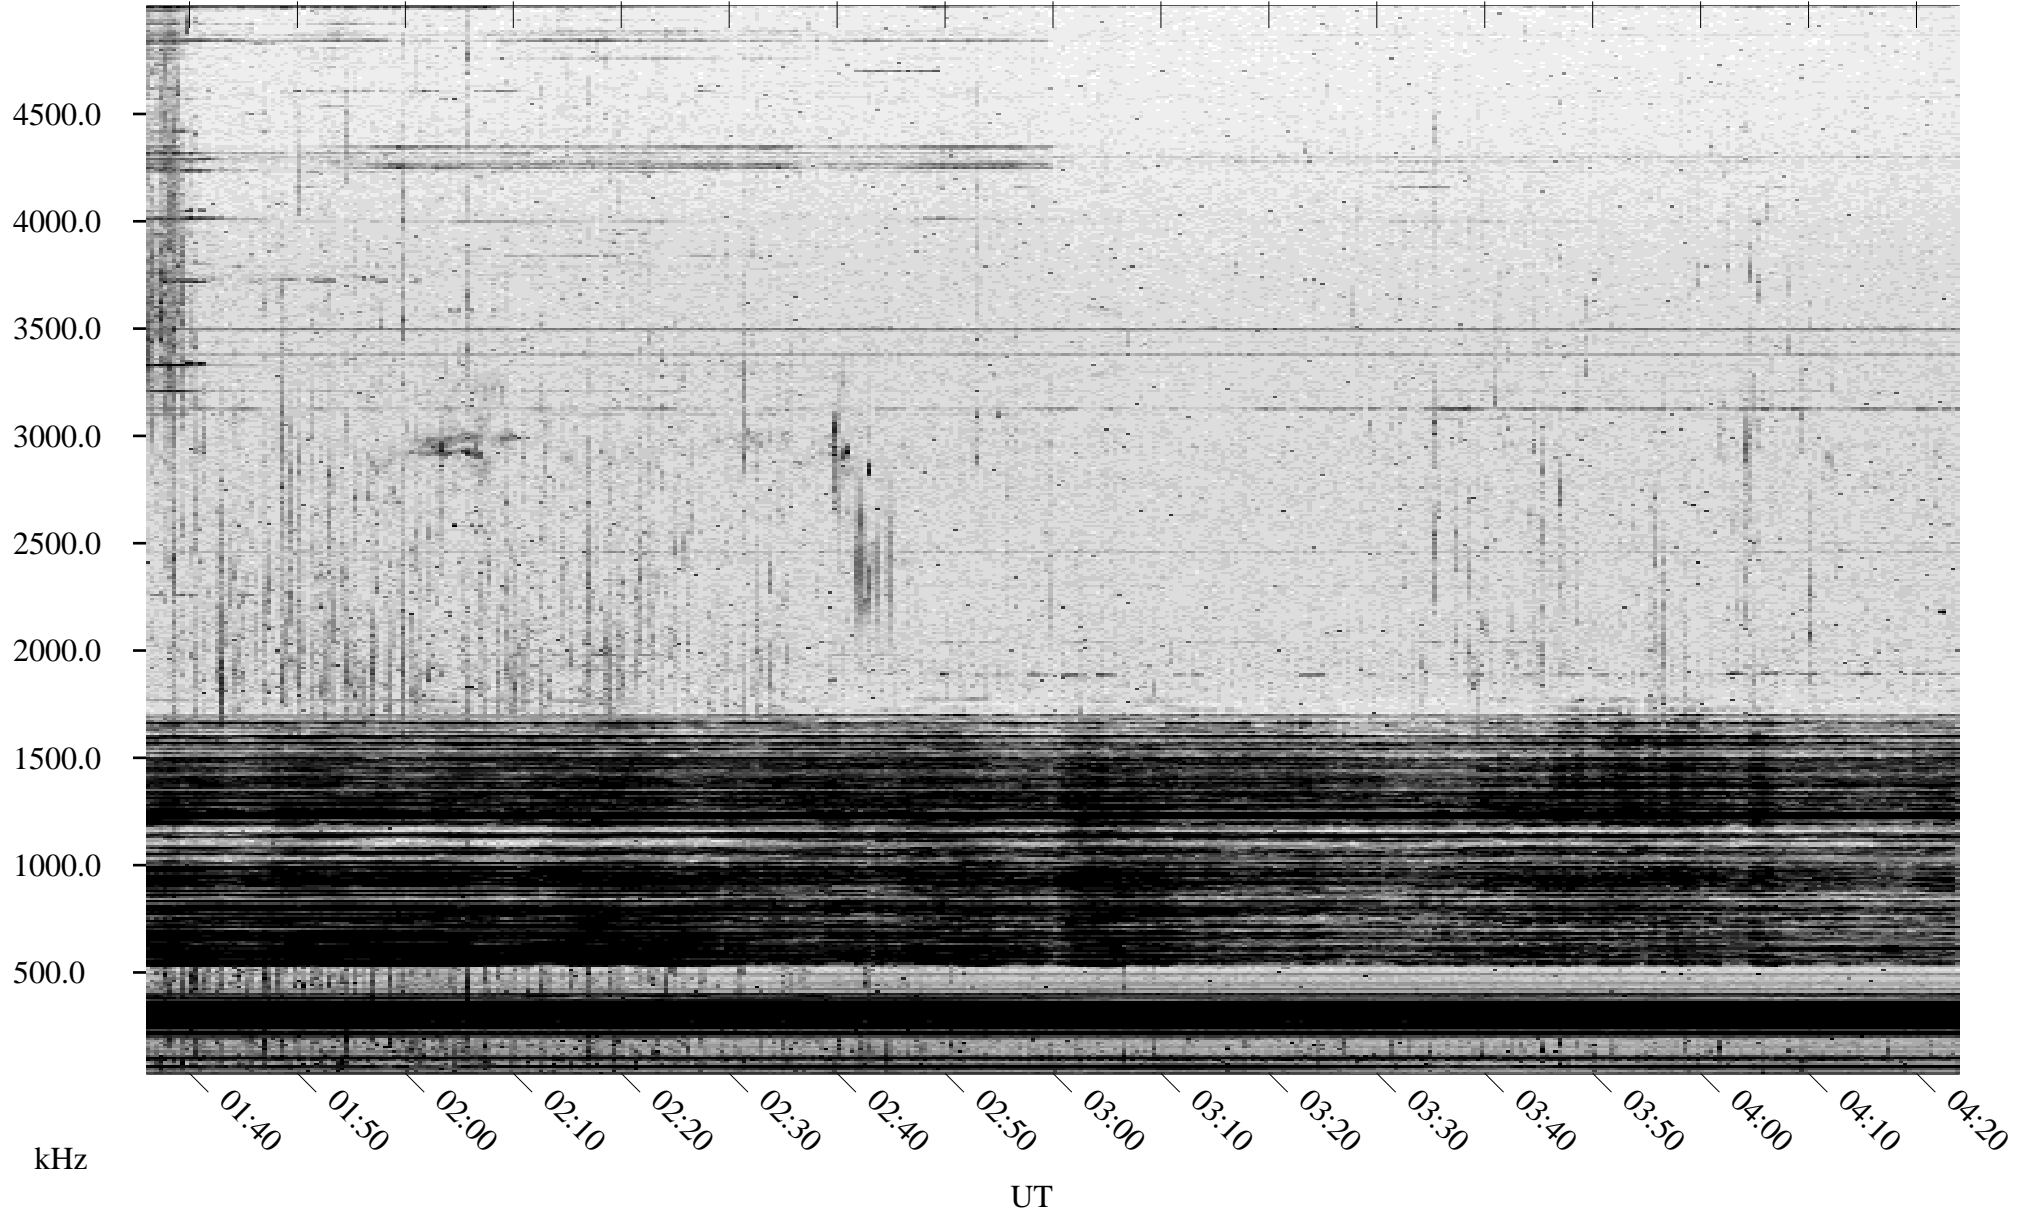

11/12/2003 Churchill, Manitoba

Linear Scale Black = 161 White = 15

ch03316l.z00m max_12

Page 1

11/12/2003 Churchill, Manitoba

Linear Scale Black = 161 White = 15

ch03316l.z00m max_12

Page 2

11/13/2003 Churchill, Manitoba

Linear Scale Black = 161 White = 15

ch03316l.z00m max_12

Page 3

11/13/2003 Churchill, Manitoba

Linear Scale Black = 161 White = 15

ch03316l.z00m max_12

Page 4

11/13/2003 Churchill, Manitoba

Linear Scale Black = 161 White = 15

ch03316l.z00m max_12

Page 5

11/13/2003 Churchill, Manitoba

Linear Scale Black = 161 White = 15

ch03316l.z00m max_12

Page 6

11/13/2003 Churchill, Manitoba

Linear Scale Black = 161 White = 15

ch03316l.z00m max_12

Page 7

11/13/2003 Churchill, Manitoba

Linear Scale Black = 161 White = 15

ch03316l.z00m max_12