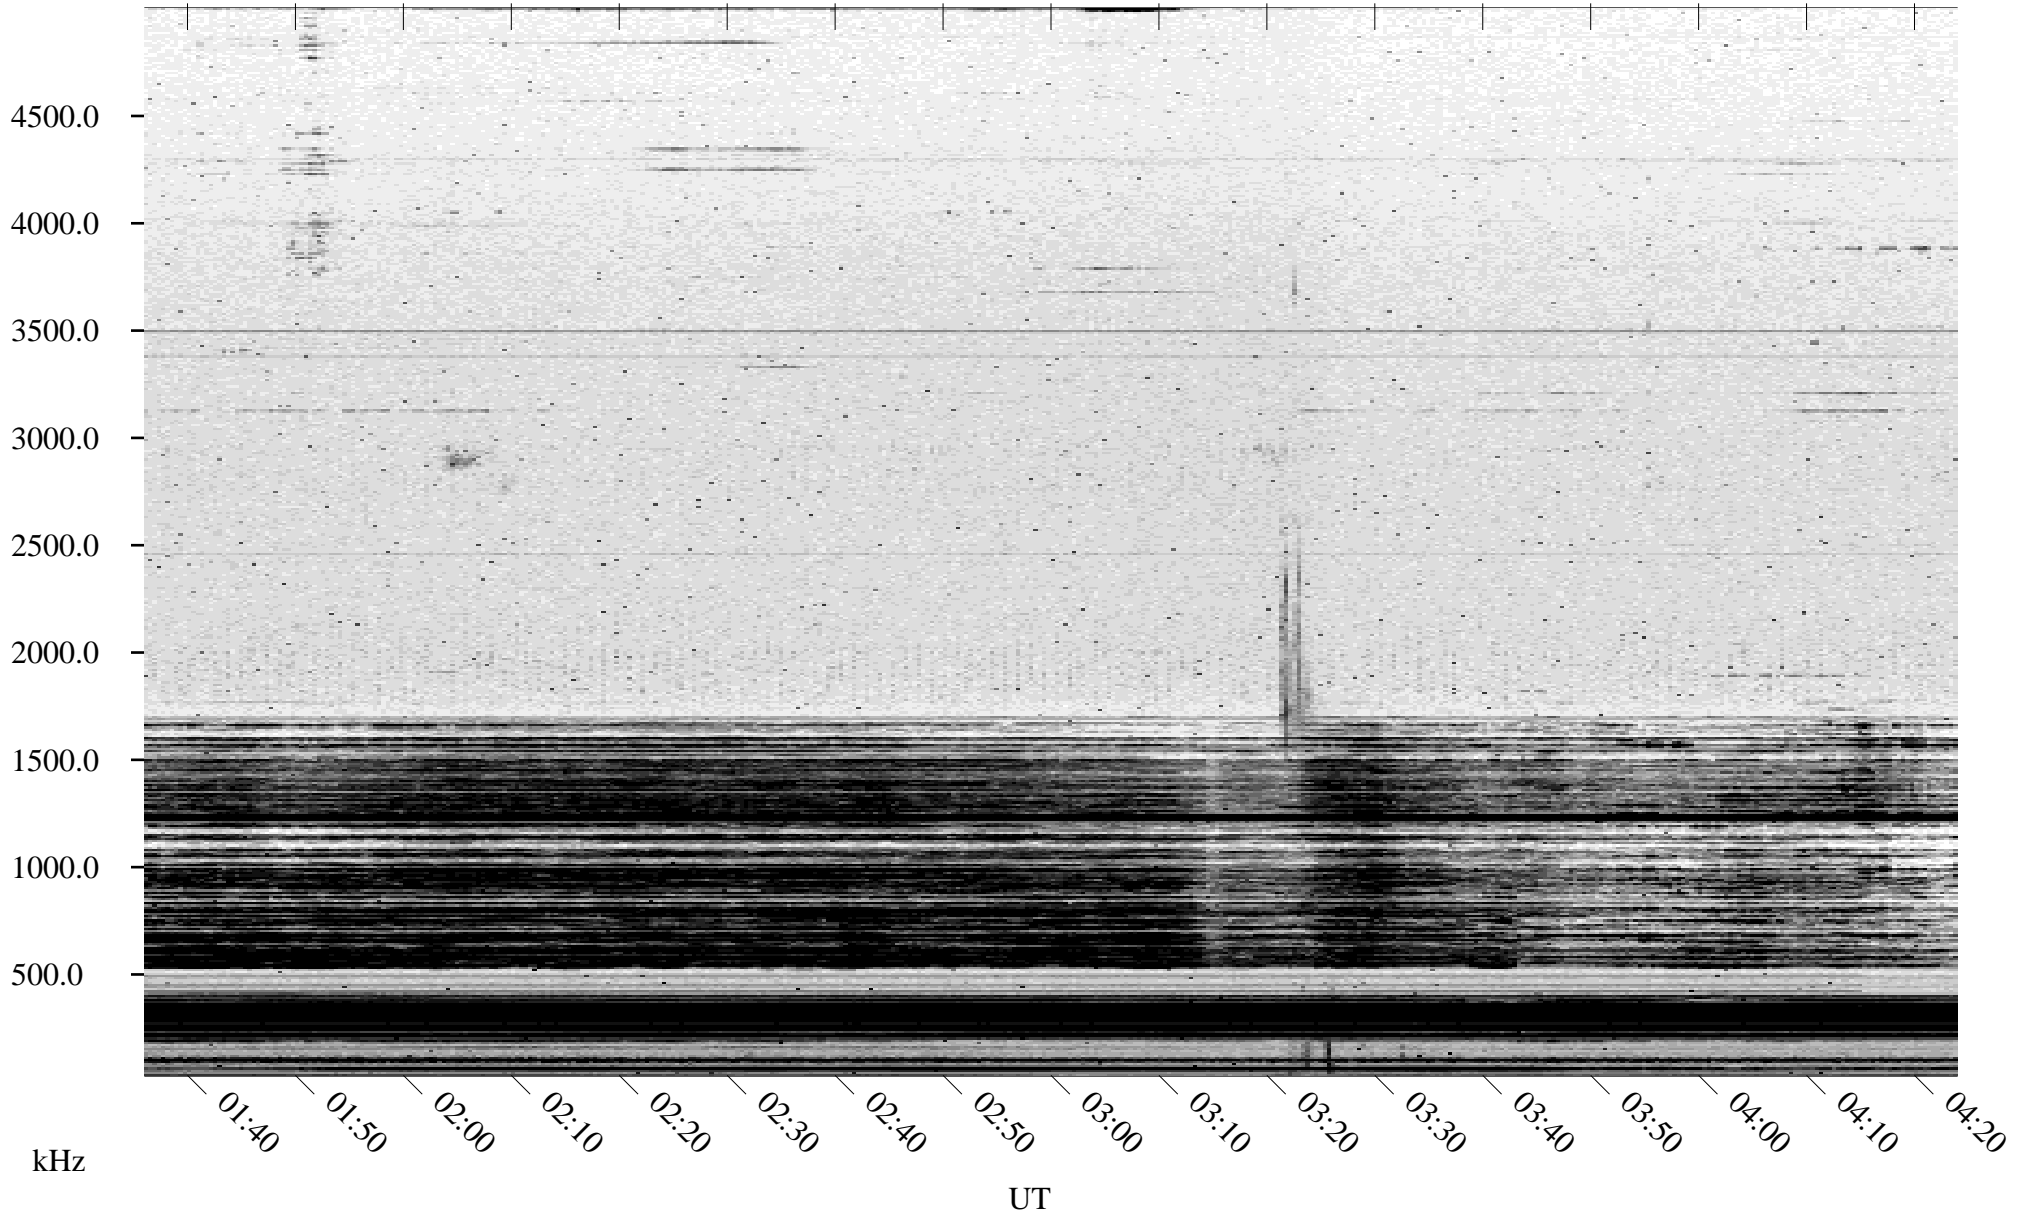

# 11/13/2003 Churchill, Manitoba

Linear Scale    Black = 161    White = 15

ch03317l.z00m max\_12

Page 1

# 11/13/2003 Churchill, Manitoba

Linear Scale    Black = 161    White = 15

ch03317l.z00m max\_12

Page 2

# 11/14/2003 Churchill, Manitoba

Linear Scale    Black = 161    White = 15

ch03317l.z00m max\_12

Page 3

# 11/14/2003 Churchill, Manitoba

Linear Scale    Black = 161    White = 15

ch033171.z00m max\_12

Page 4