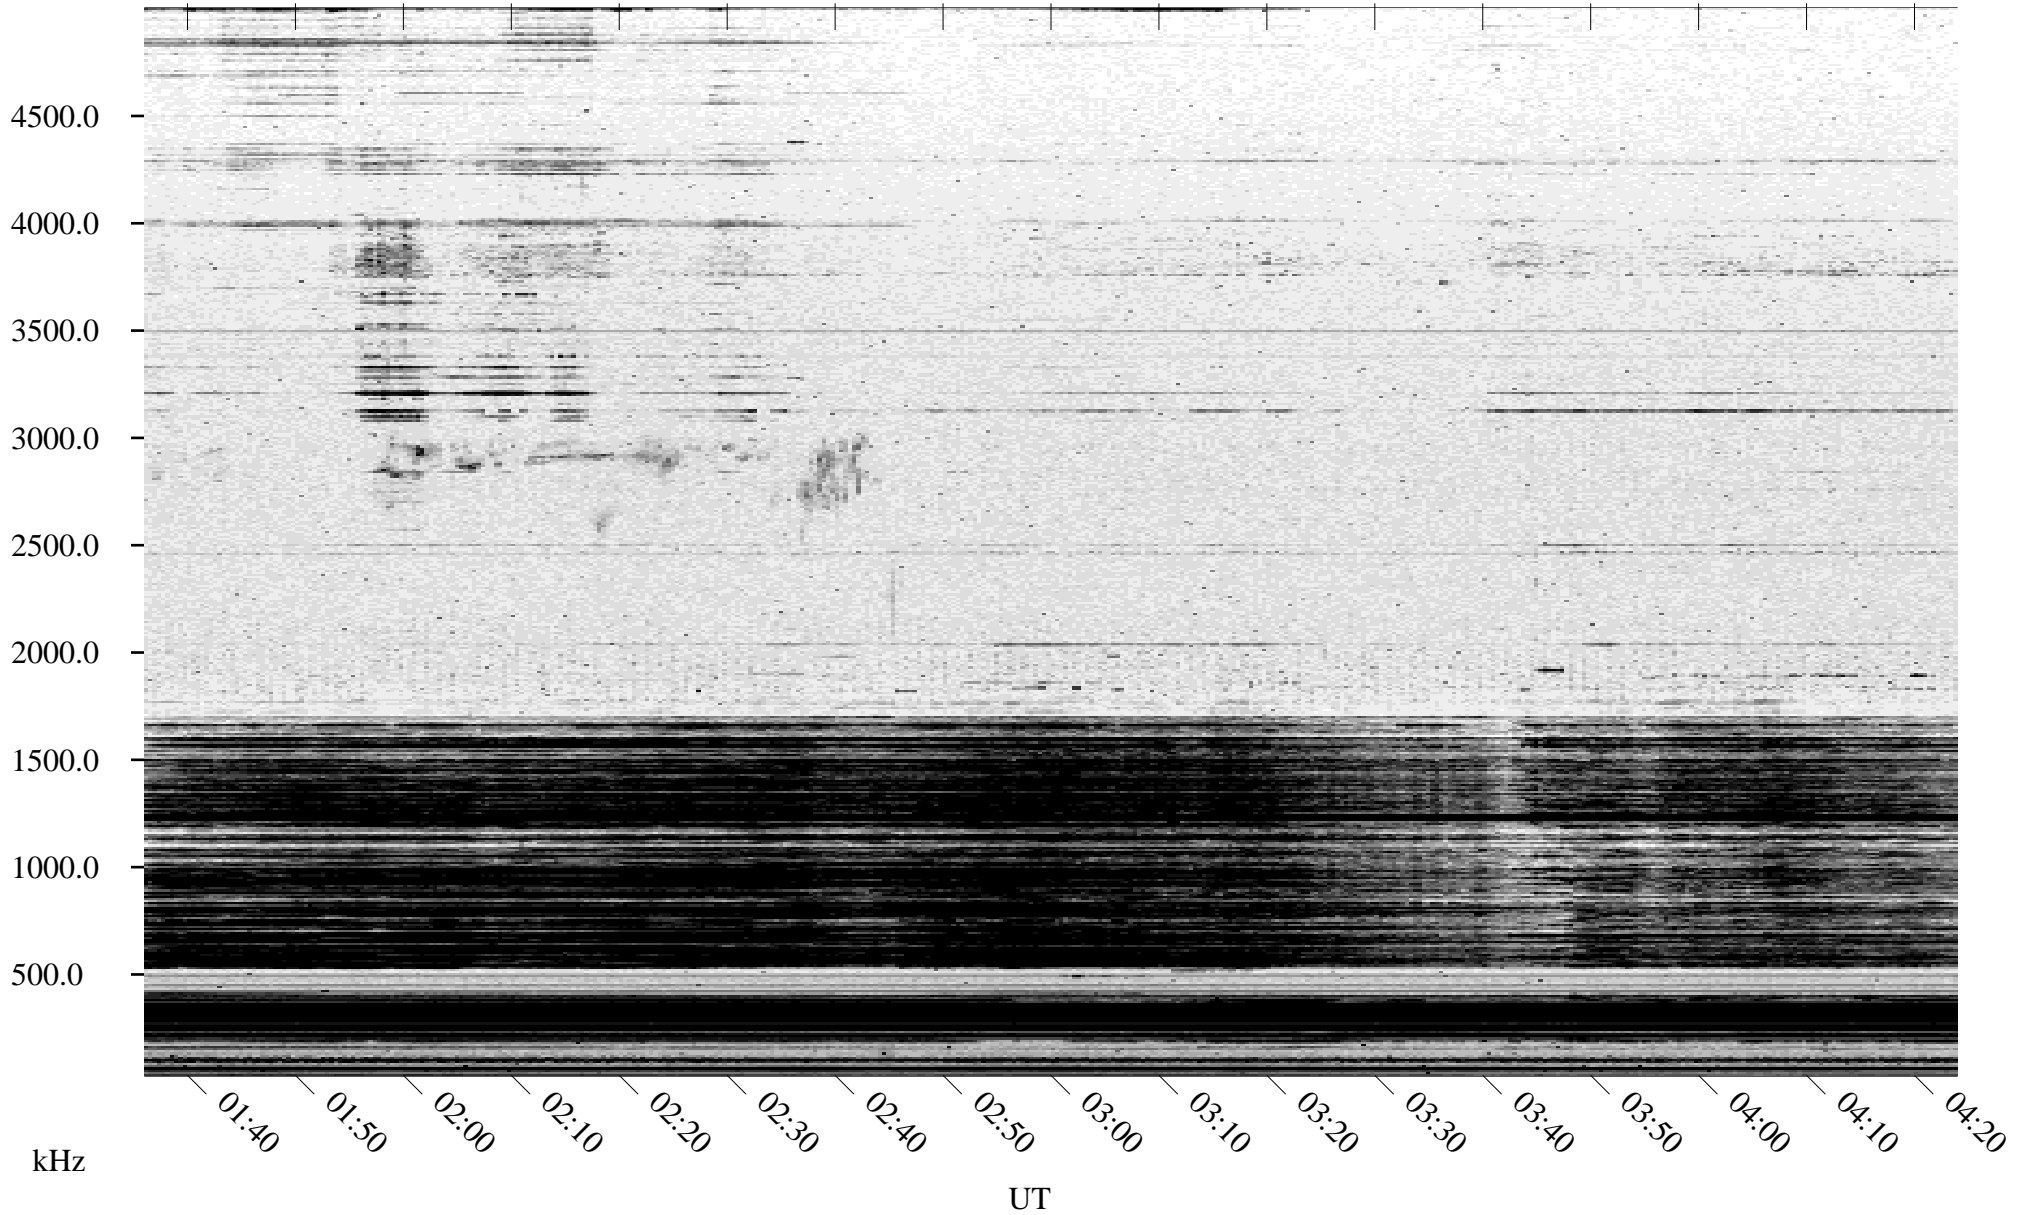

# 11/15/2003 Churchill, Manitoba

Linear Scale    Black = 161    White = 15

ch03319l.z00m max\_12

Page 1

# 11/15/2003 Churchill, Manitoba

Linear Scale    Black = 161    White = 15

ch03319l.z00m max\_12

Page 2

# 11/16/2003 Churchill, Manitoba

Linear Scale    Black = 161    White = 15

ch03319l.z00m max\_12

Page 3