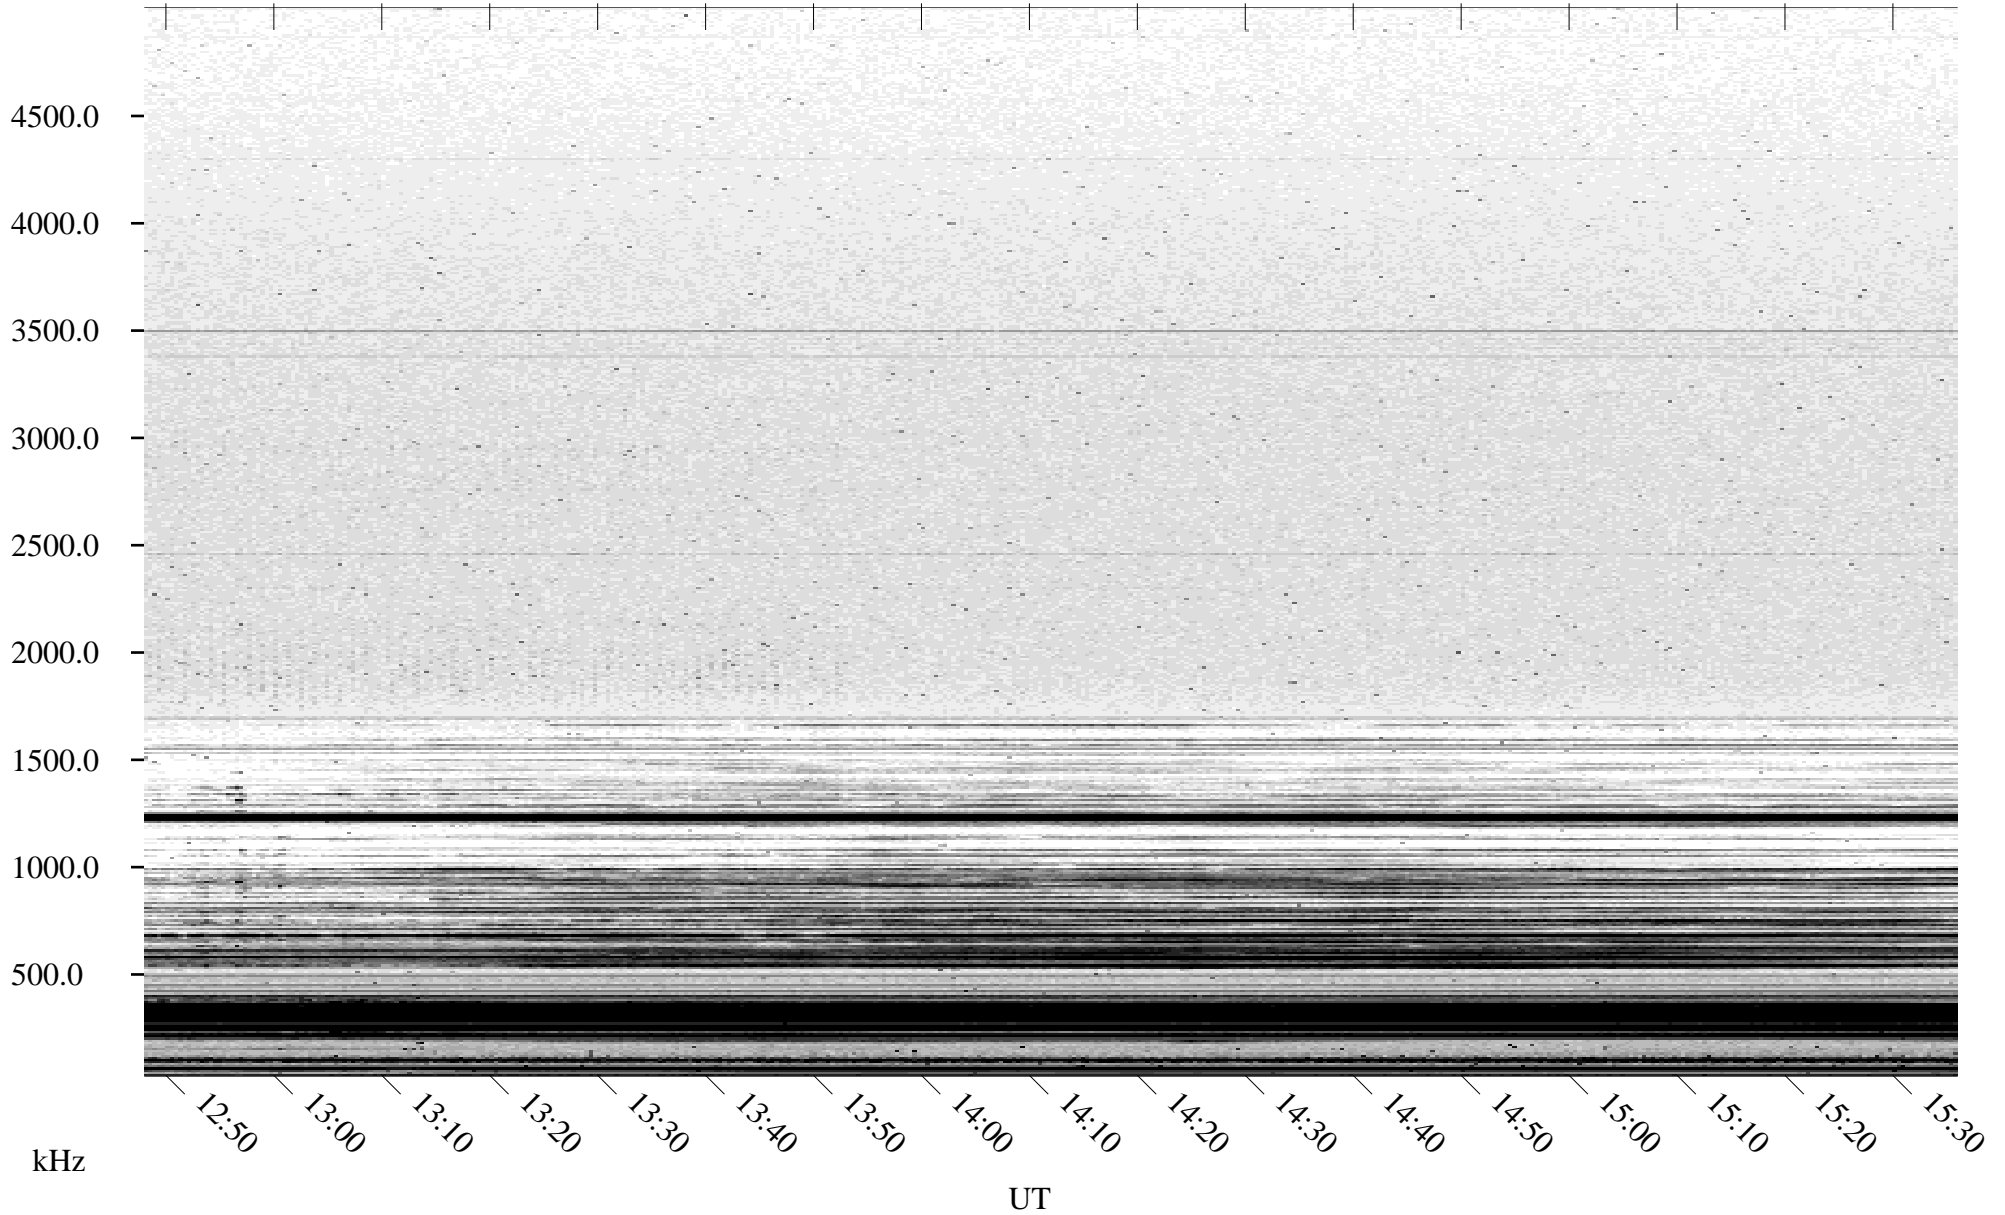

# 11/16/2003 Churchill, Manitoba

Linear Scale    Black = 161    White = 15

ch03319l.z00m max\_12

# 11/16/2003 Churchill, Manitoba

Linear Scale    Black = 161    White = 15

ch03319l.z00m max\_12

Page 7