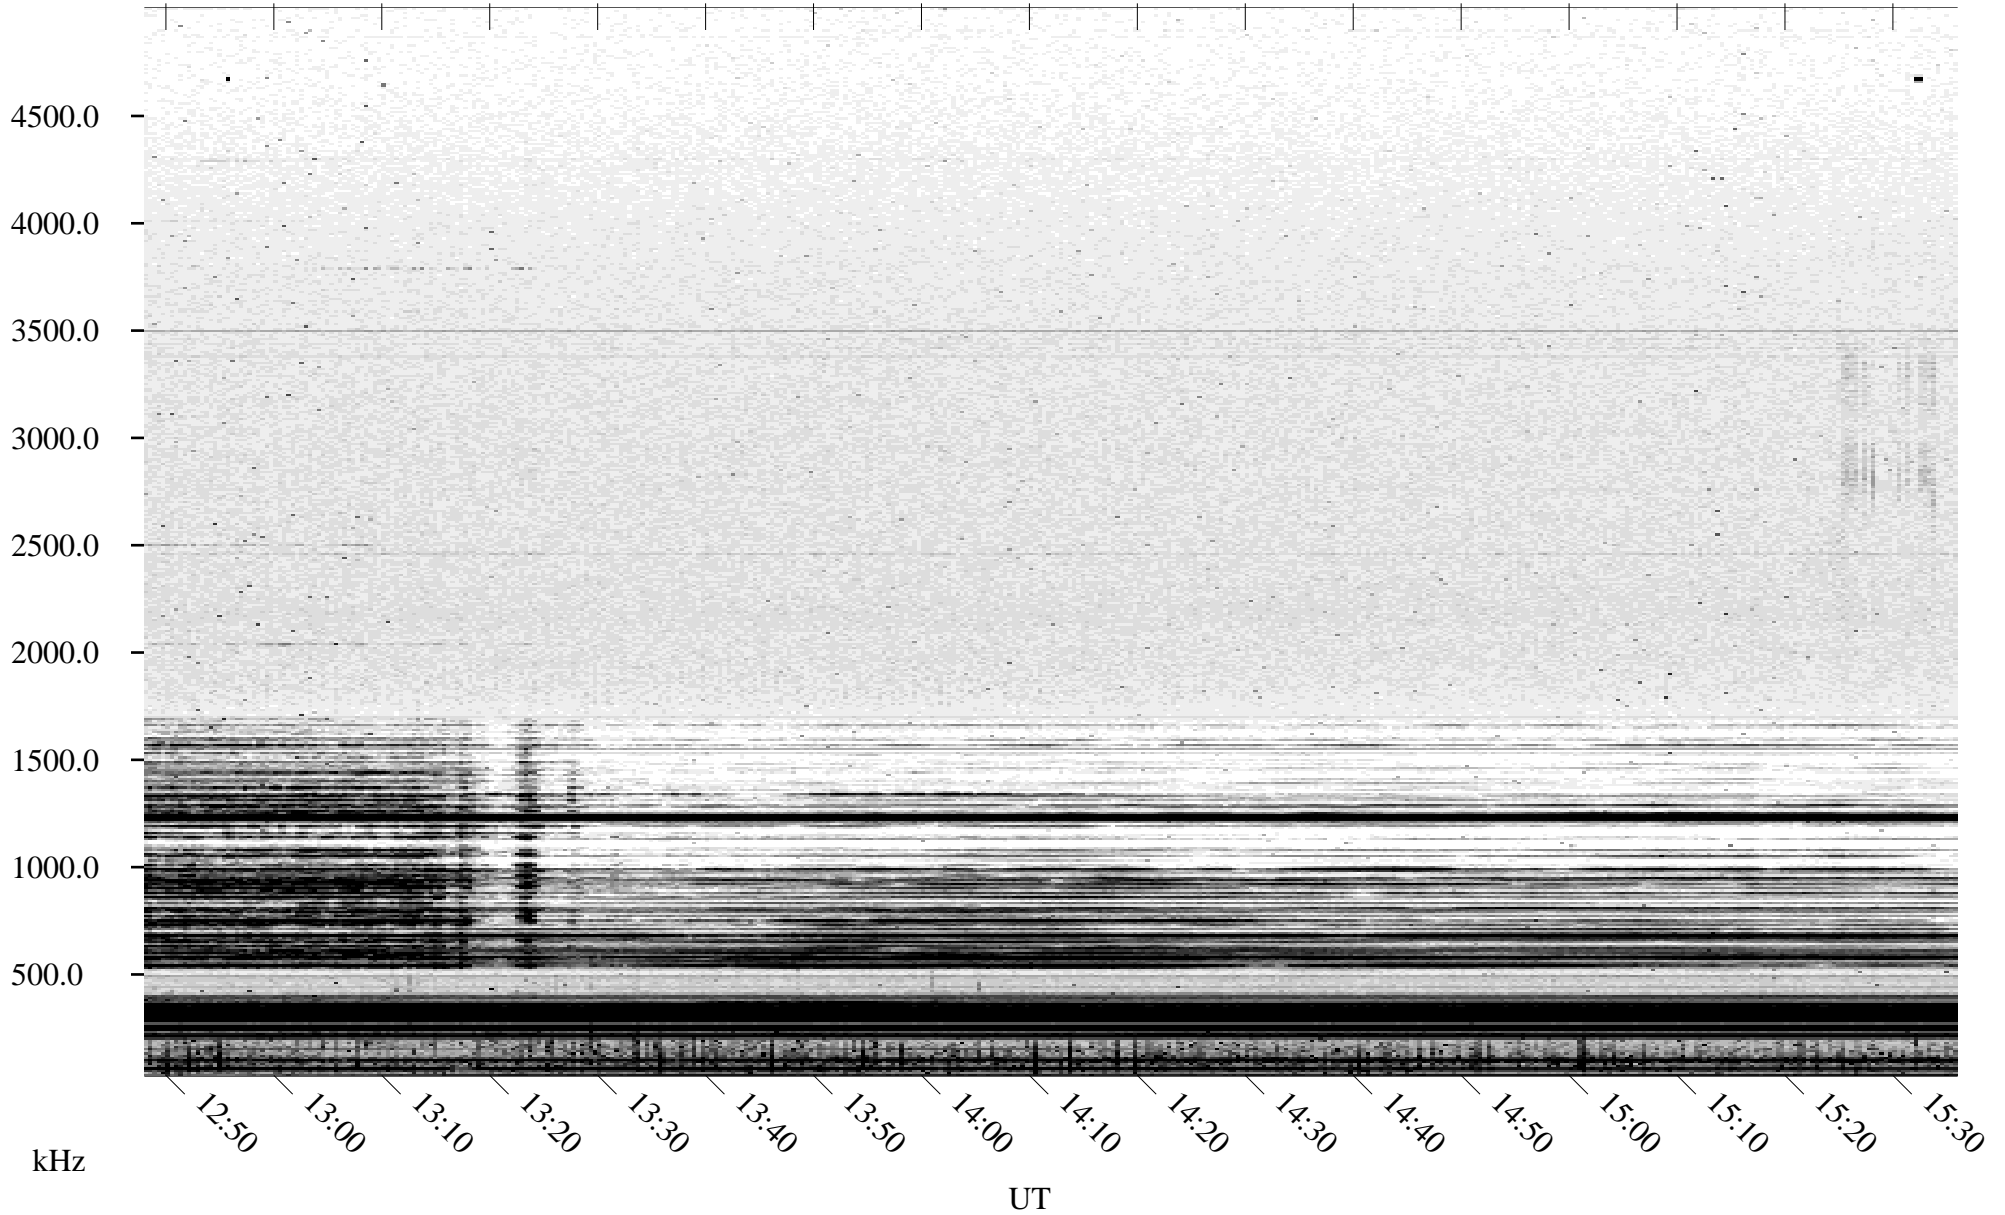

# 11/17/2003 Churchill, Manitoba

Linear Scale    Black = 161    White = 15

ch03320l.z00m max\_12

Page 6

# 11/17/2003 Churchill, Manitoba

Linear Scale    Black = 161    White = 15

ch03320l.z00m max\_12

Page 7

# 11/17/2003 Churchill, Manitoba

Linear Scale    Black = 161    White = 15

ch03320l.z00m max\_12