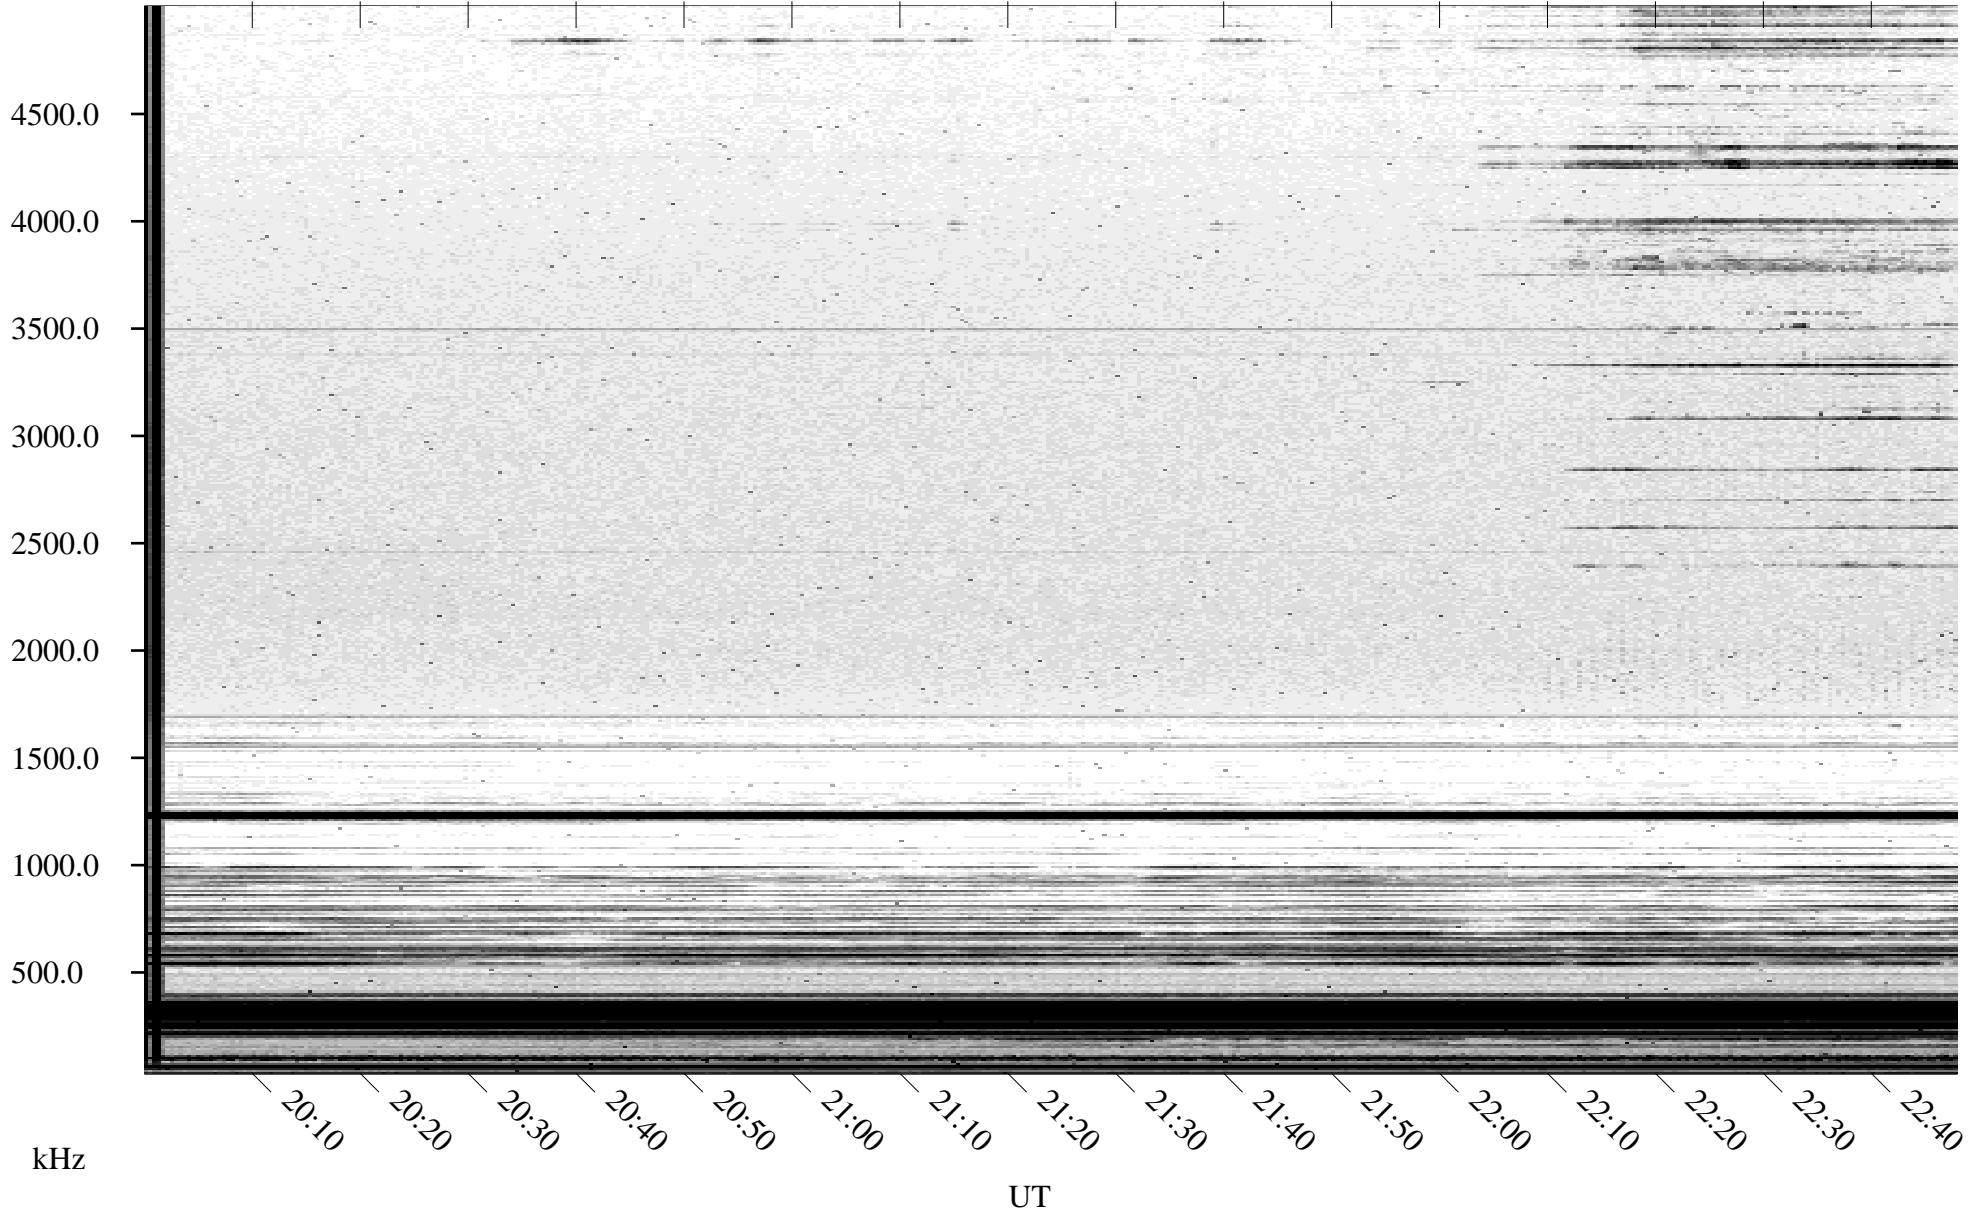

# 11/16/2003 Churchill, Manitoba

Linear Scale    Black = 161    White = 15

ch03320l.z00m max\_12

Page 1

# 11/16/2003 Churchill, Manitoba

Linear Scale    Black = 161    White = 15

ch03320l.z00m max\_12

Page 2

# 11/17/2003 Churchill, Manitoba

Linear Scale    Black = 161    White = 15

ch03320l.z00m max\_12

Page 3

# 11/17/2003 Churchill, Manitoba

Linear Scale    Black = 161    White = 15

ch03320l.z00m max\_12

Page 4