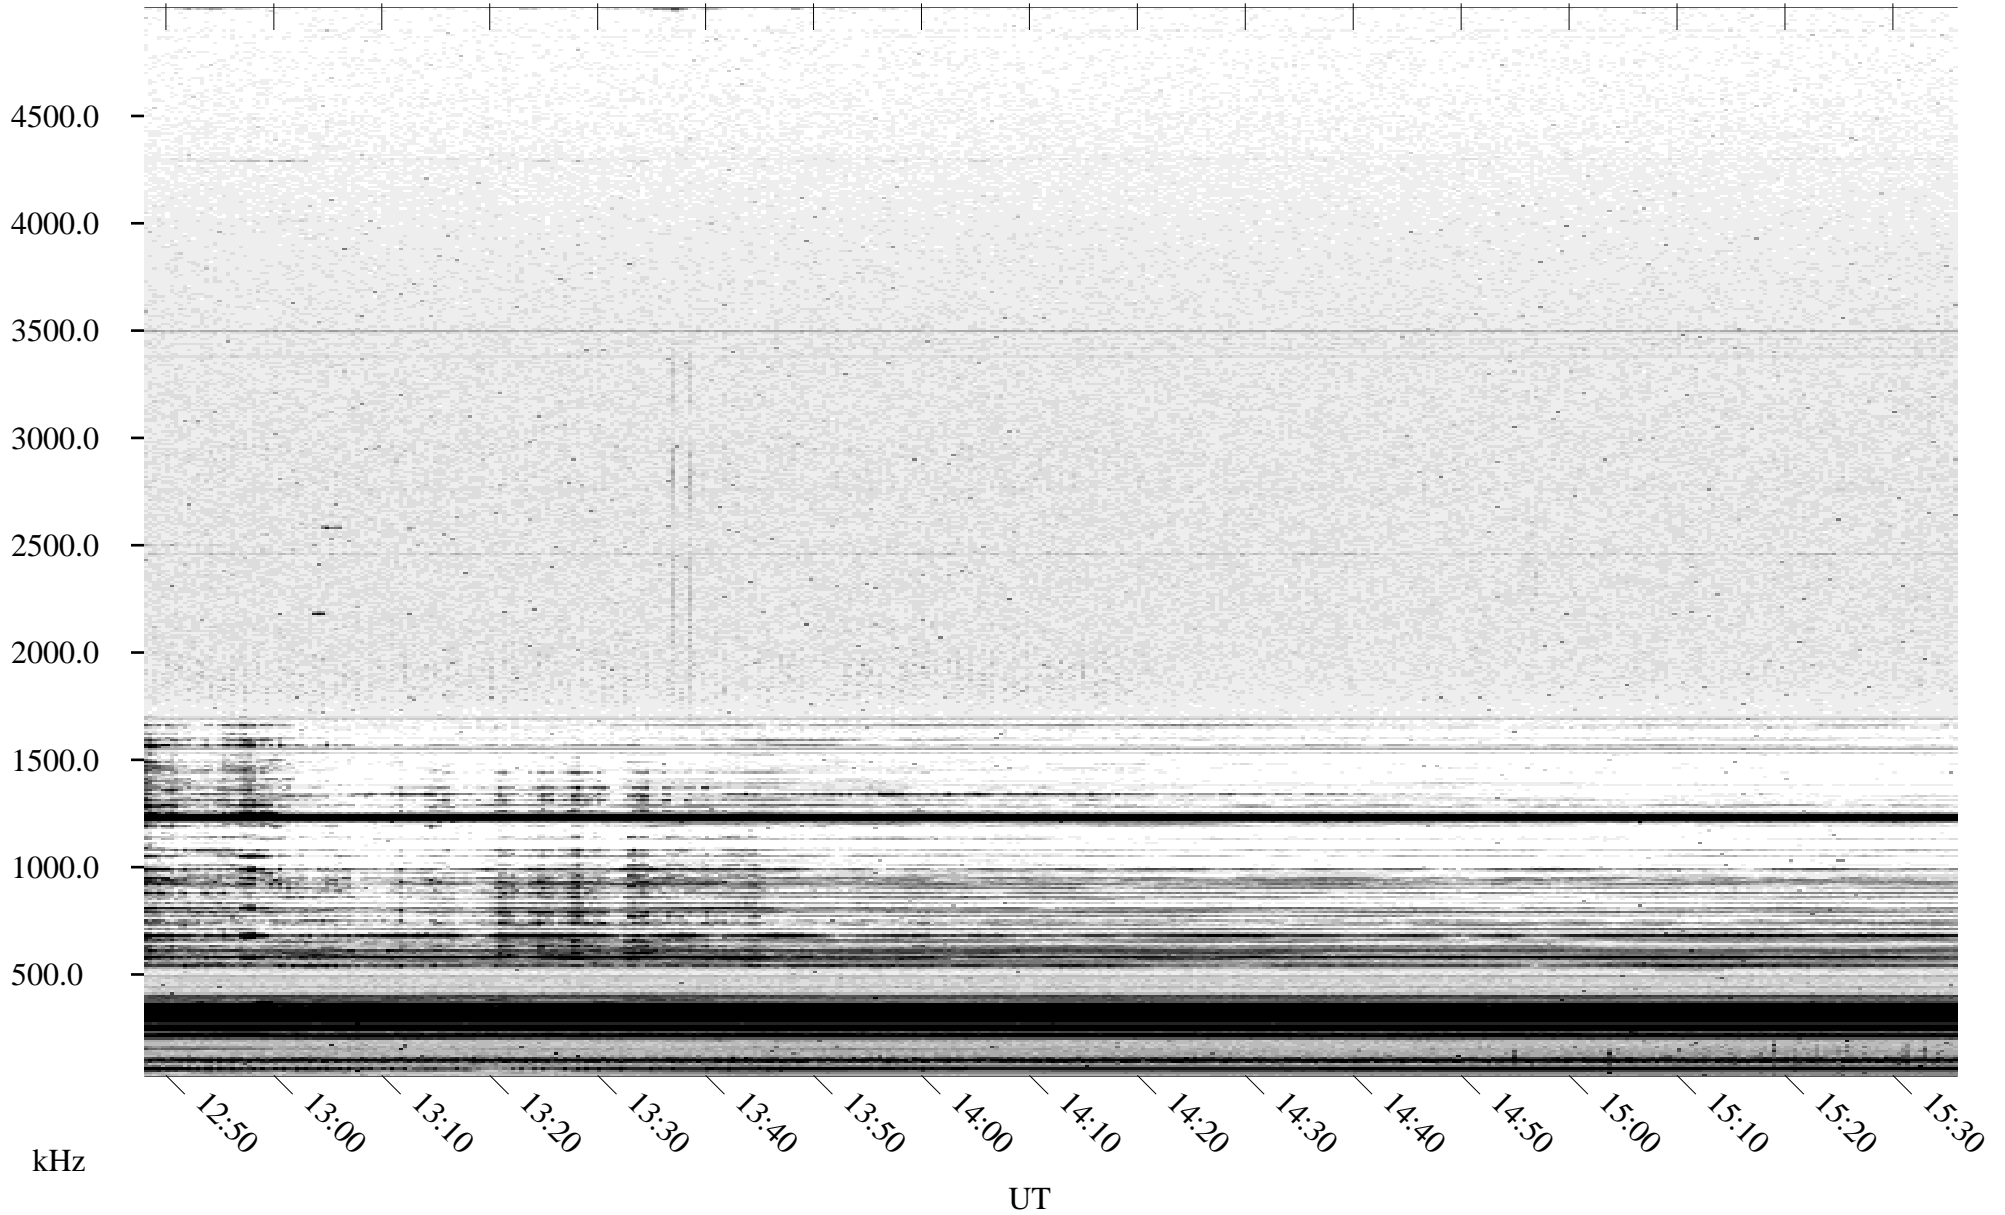

# 11/18/2003 Churchill, Manitoba

Linear Scale    Black = 161    White = 15

ch033211.z00m max\_12

Page 6

# 11/18/2003 Churchill, Manitoba

Linear Scale    Black = 161    White = 15

ch033211.z00m max\_12

Page 7

# 11/18/2003 Churchill, Manitoba

Linear Scale    Black = 161    White = 15

ch033211.z00m max\_12