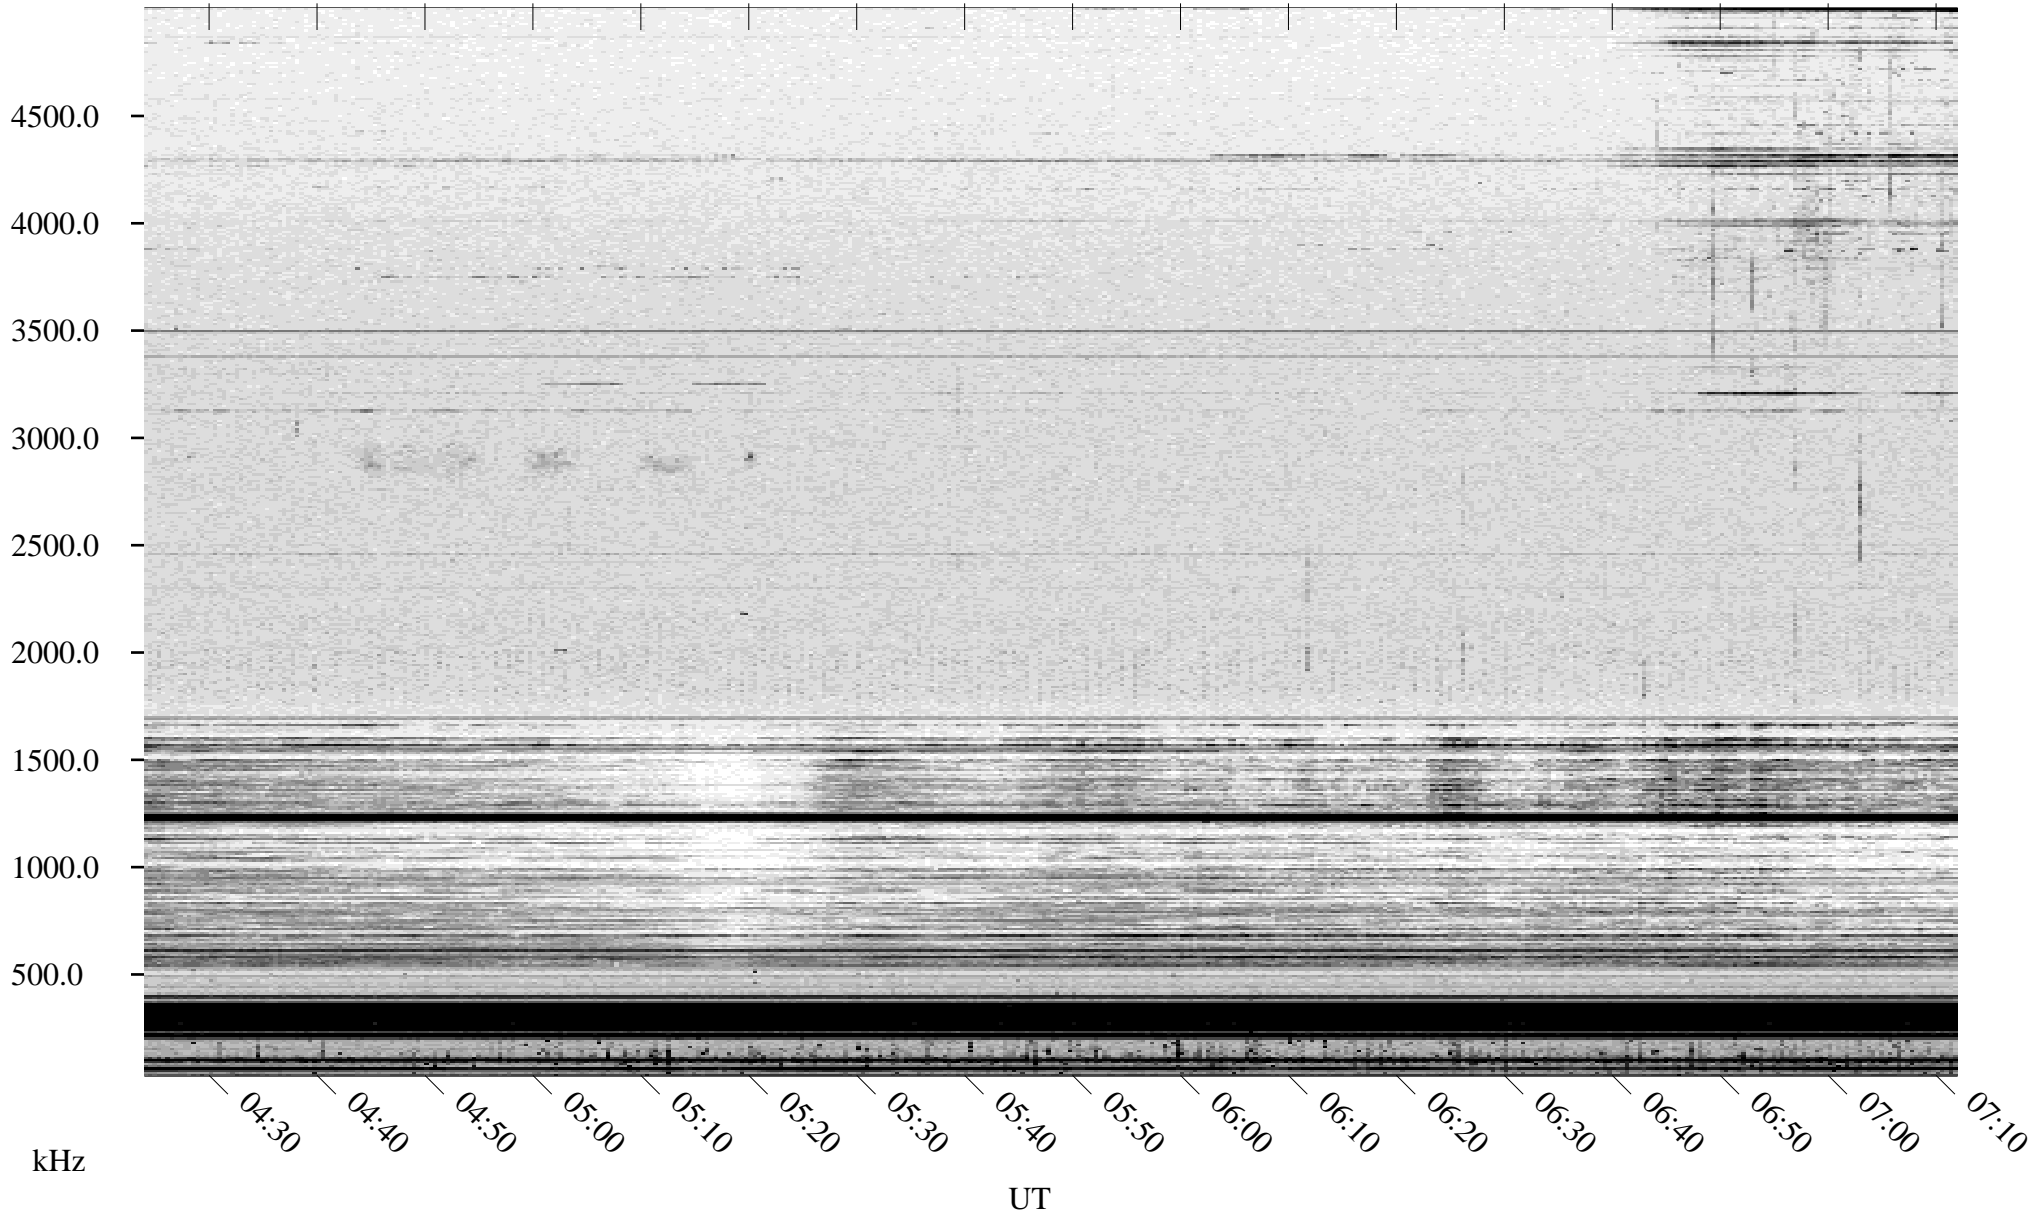

11/22/2003 Churchill, Manitoba

Linear Scale Black = 161 White = 15

ch03326l.z00m max_12

Page 1

11/22/2003 Churchill, Manitoba

Linear Scale Black = 161 White = 15

ch03326l.z00m max_12

Page 2

11/23/2003 Churchill, Manitoba

Linear Scale Black = 161 White = 15

ch03326l.z00m max_12

Page 3

11/23/2003 Churchill, Manitoba

Linear Scale Black = 161 White = 15

ch03326l.z00m max_12

Page 4

11/23/2003 Churchill, Manitoba

Linear Scale Black = 161 White = 15

ch03326l.z00m max_12

Page 5

11/23/2003 Churchill, Manitoba

Linear Scale Black = 161 White = 15

ch03326l.z00m max_12

Page 6

11/23/2003 Churchill, Manitoba

Linear Scale Black = 161 White = 15

ch03326l.z00m max_12

Page 7

11/23/2003 Churchill, Manitoba

Linear Scale Black = 161 White = 15

ch03326l.z00m max_12