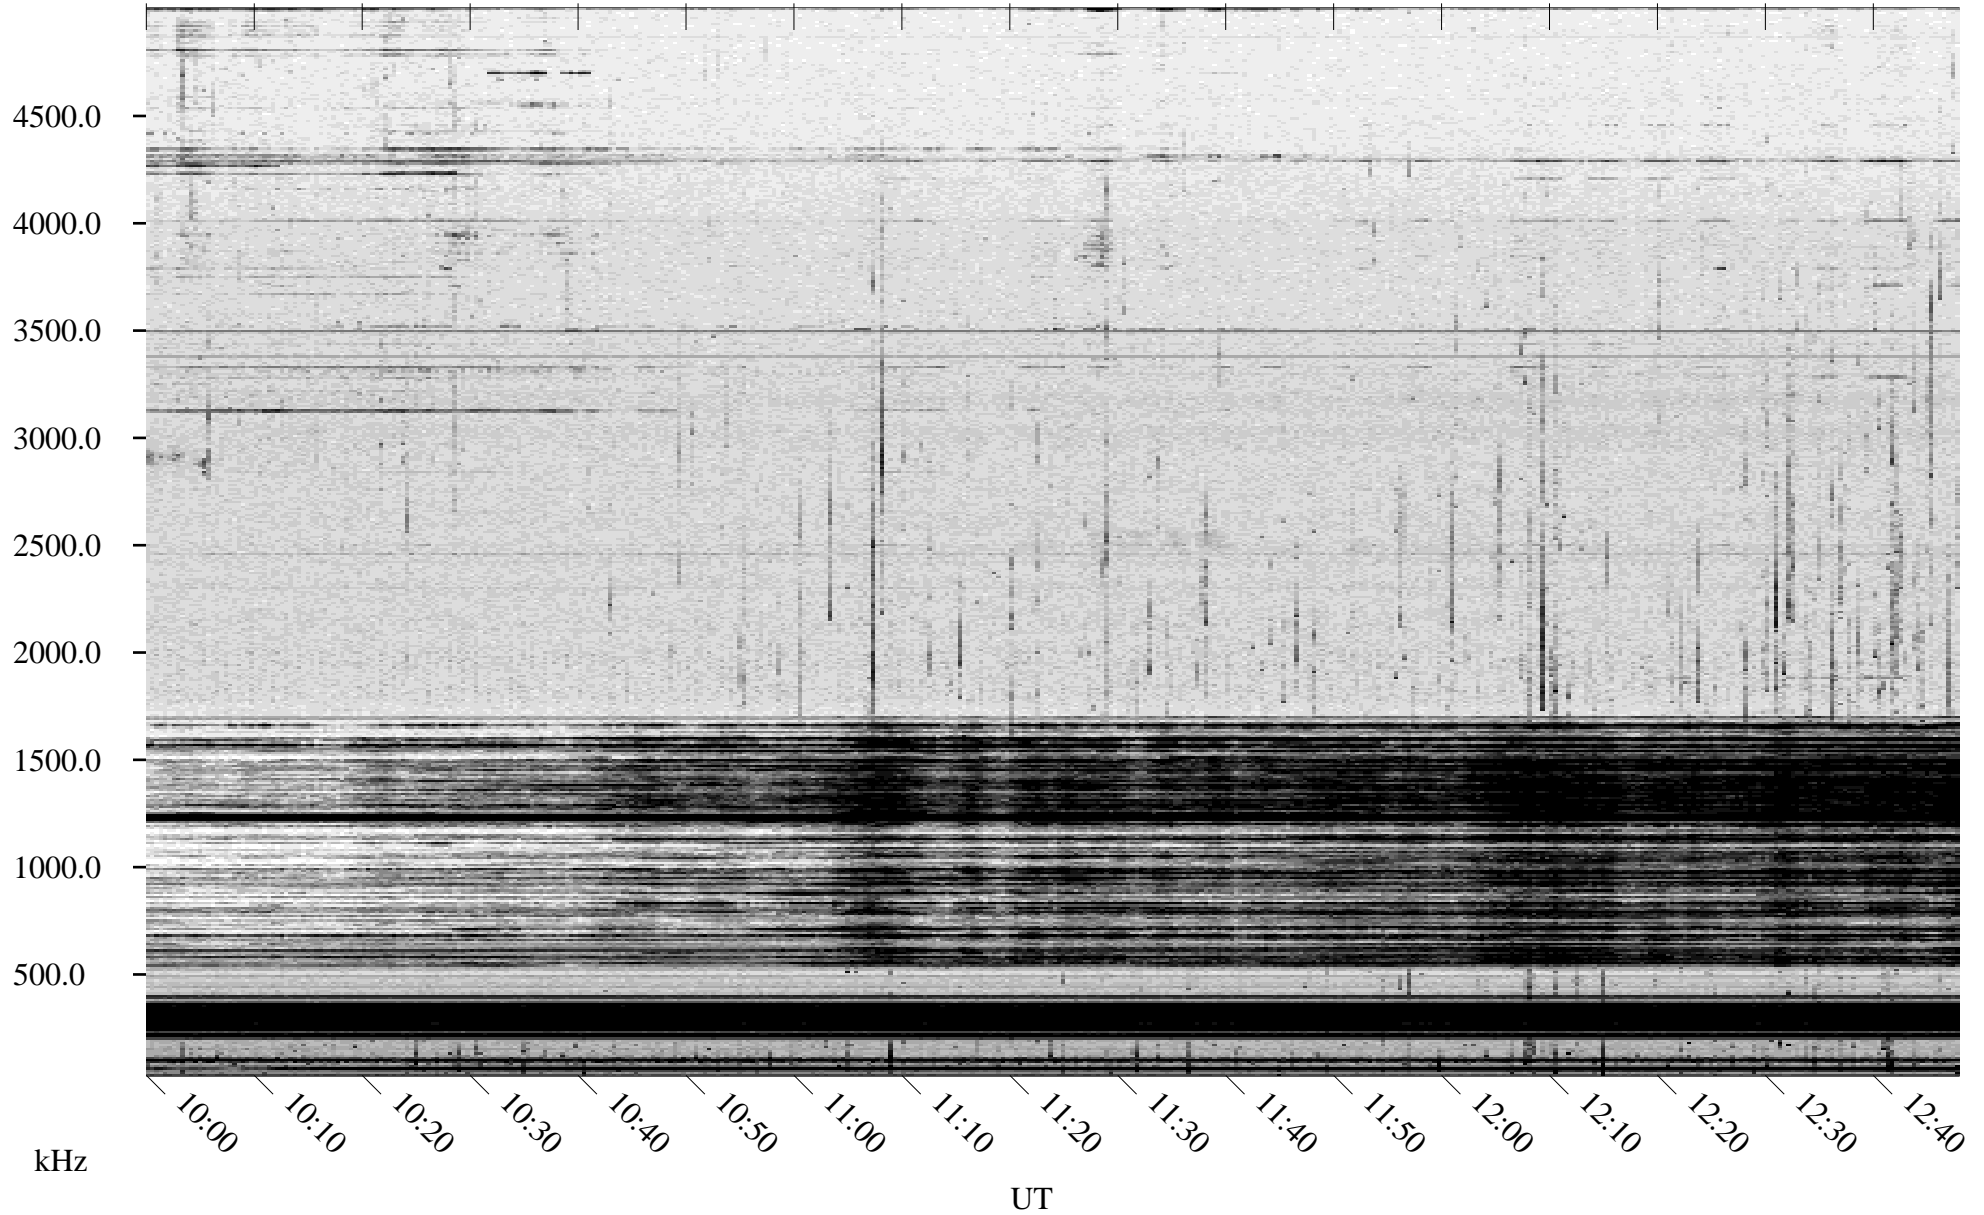

11/23/2003 Churchill, Manitoba

Linear Scale Black = 161 White = 15

ch03326l.z00m max_12

Page 3

11/23/2003 Churchill, Manitoba

Linear Scale Black = 161 White = 15

ch03326l.z00m max_12

Page 4

11/23/2003 Churchill, Manitoba

Linear Scale Black = 161 White = 15

ch03326l.z00m max_12

Page 5

11/23/2003 Churchill, Manitoba

Linear Scale Black = 161 White = 15

ch03326l.z00m max_12

Page 6

11/23/2003 Churchill, Manitoba

Linear Scale Black = 161 White = 15

ch03326l.z00m max_12

Page 7

11/23/2003 Churchill, Manitoba

Linear Scale Black = 161 White = 15

ch03326l.z00m max_12