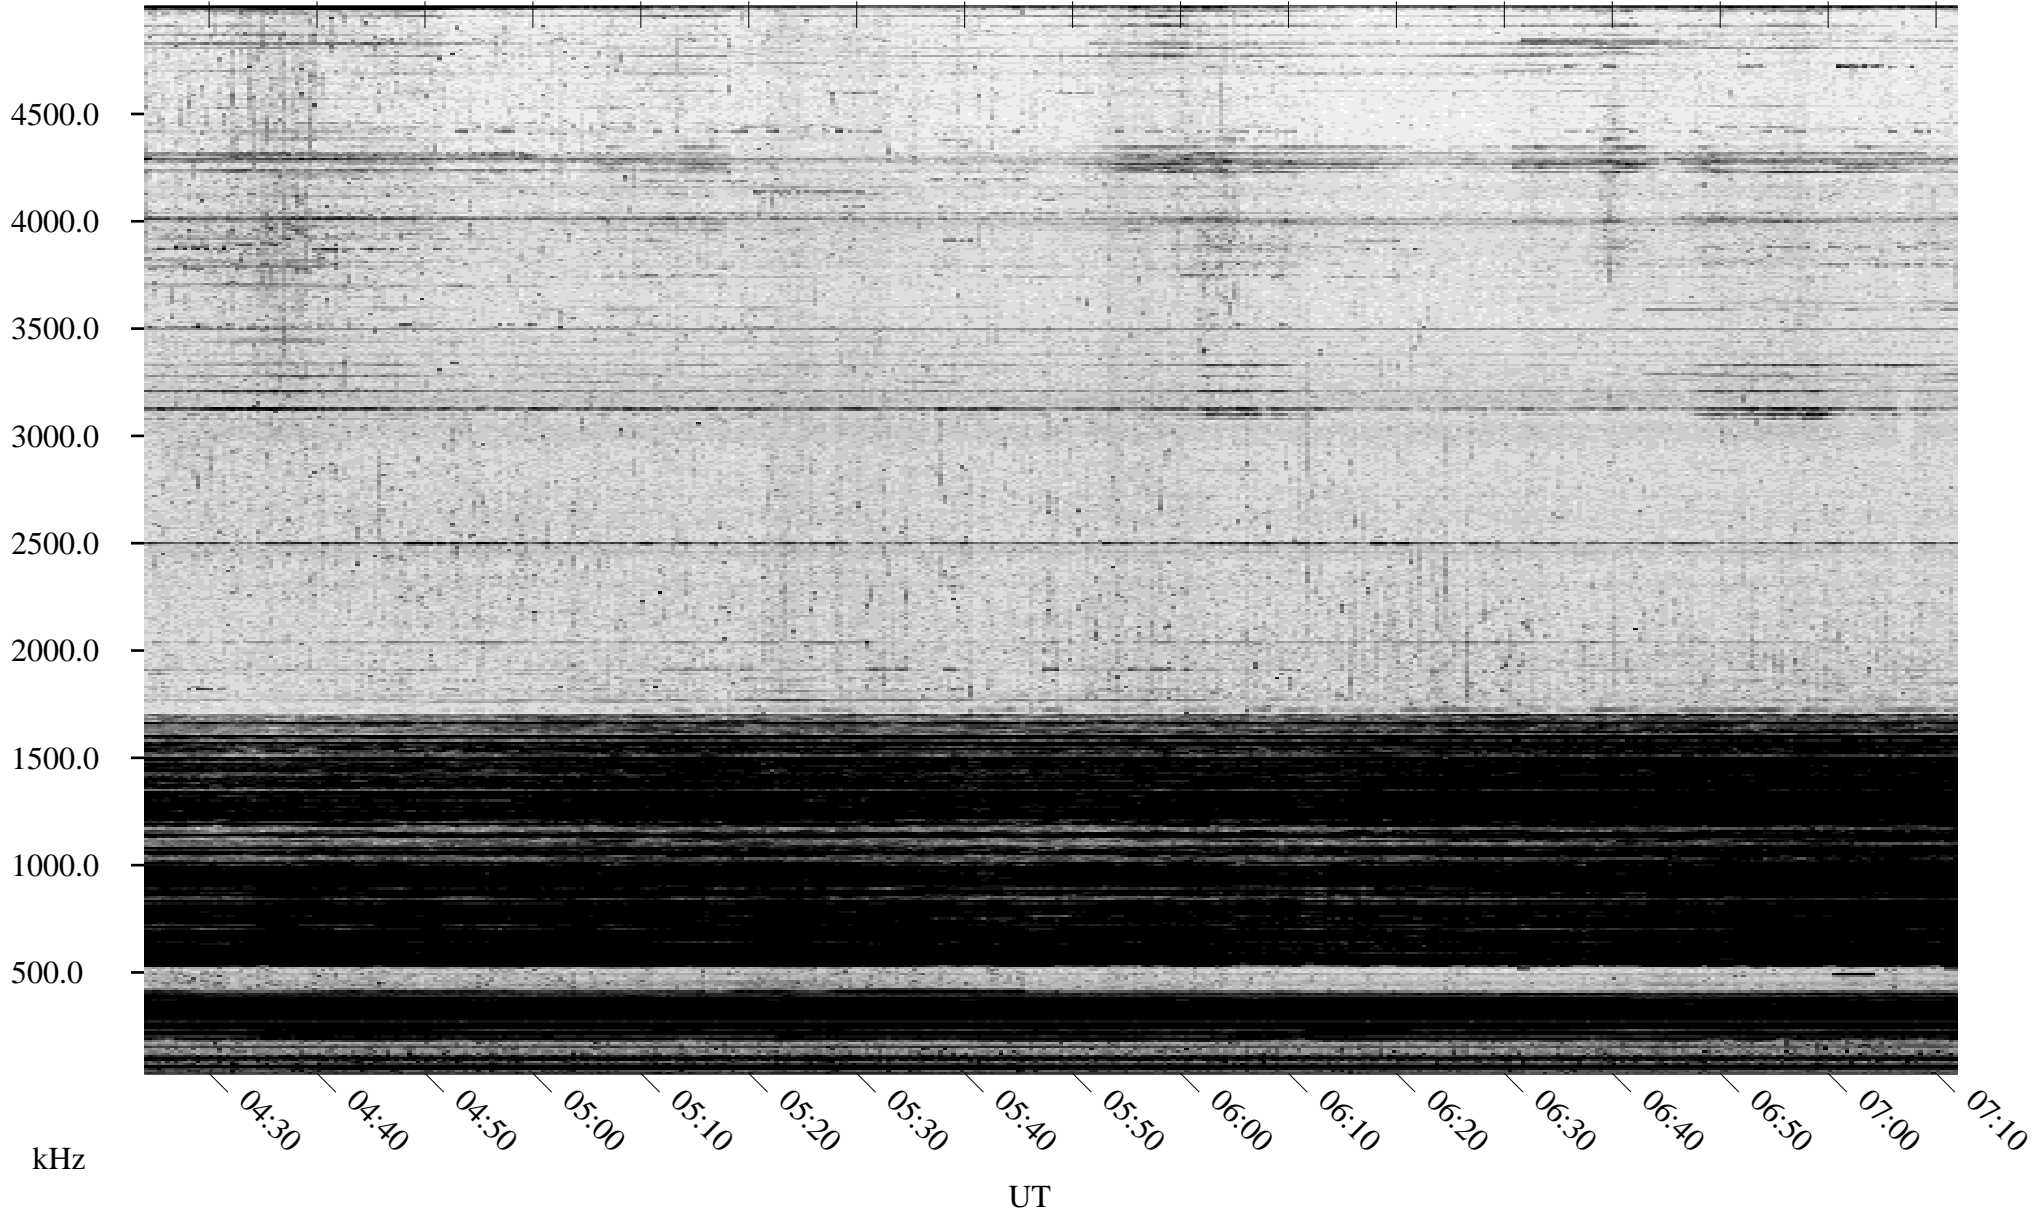

# 11/27/2003 Churchill, Manitoba

Linear Scale    Black = 161    White = 15

ch03330l.z00m max\_12

Page 3

# 11/27/2003 Churchill, Manitoba

Linear Scale    Black = 161    White = 15

ch03330l.z00m max\_12

Page 4