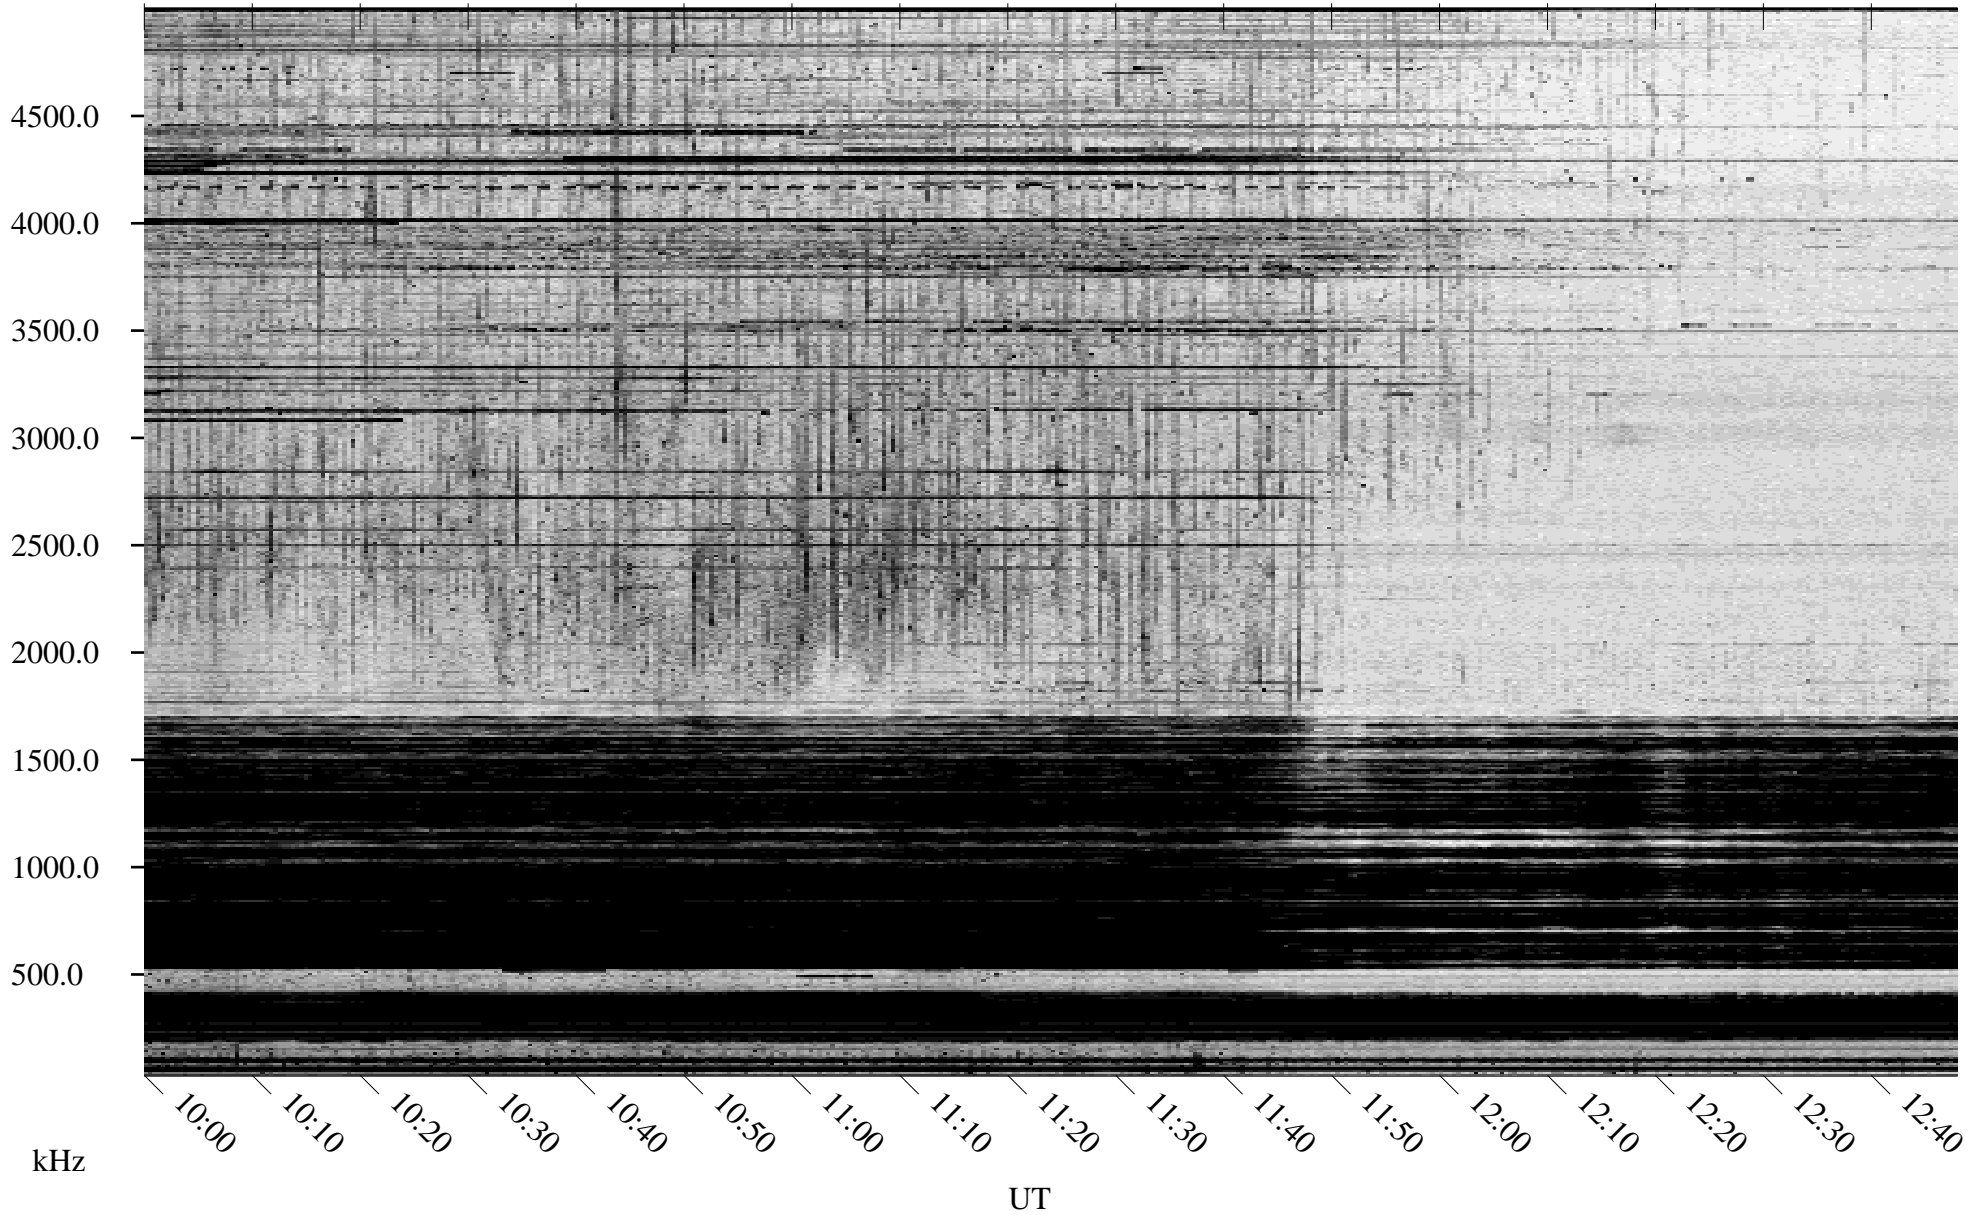

# 11/27/2003 Churchill, Manitoba

Linear Scale    Black = 161    White = 15

ch03330l.z00m max\_12

Page 5

# 11/27/2003 Churchill, Manitoba

Linear Scale    Black = 161    White = 15

ch03330l.z00m max\_12

Page 6