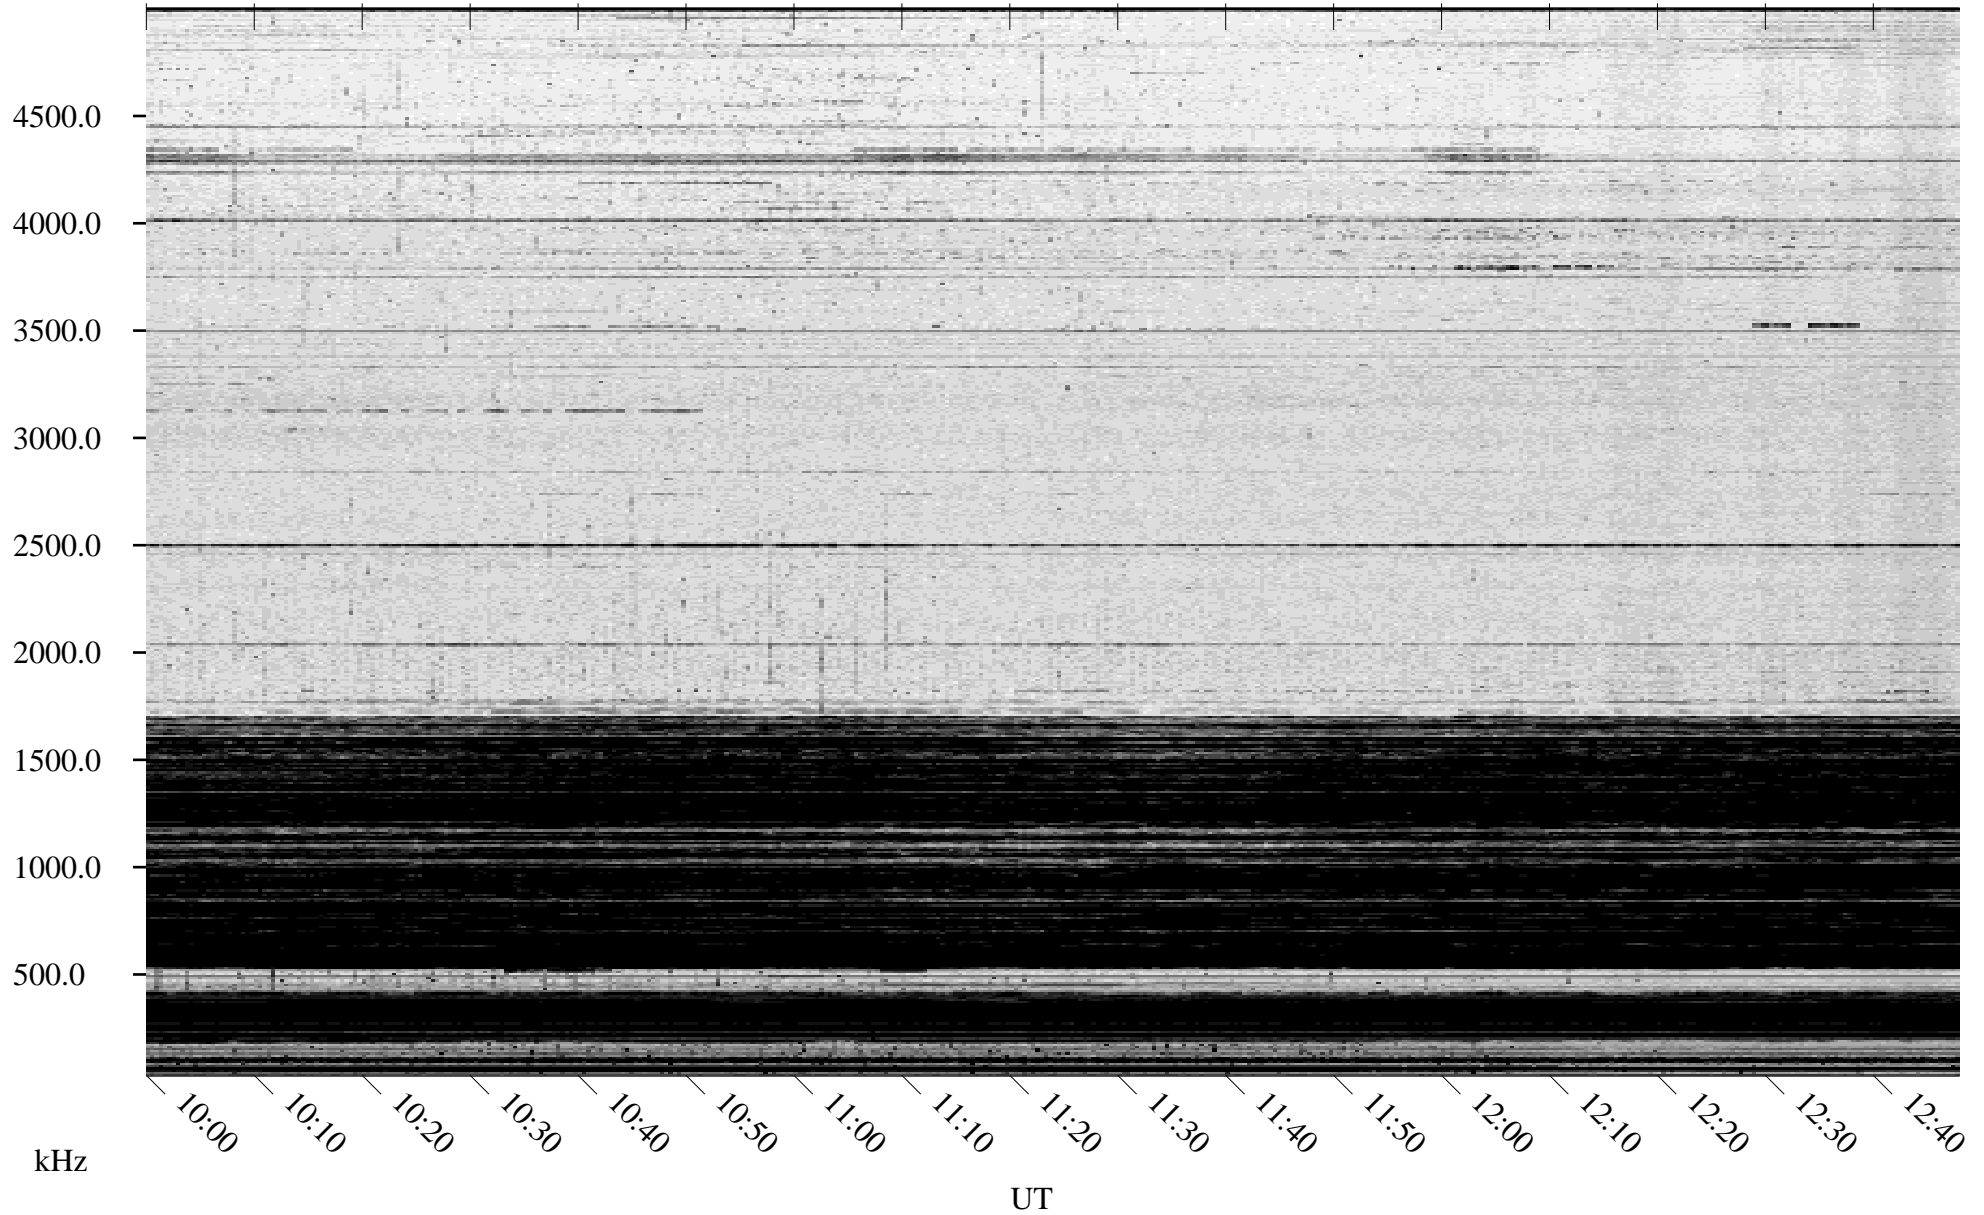

11/27/2003 Churchill, Manitoba

Linear Scale Black = 161 White = 15

ch033311.z00m max_12

Page 1

11/27/2003 Churchill, Manitoba

Linear Scale Black = 161 White = 15

ch033311.z00m max_12

11/28/2003 Churchill, Manitoba

Linear Scale Black = 161 White = 15

ch033311.z00m max_12

Page 3

11/28/2003 Churchill, Manitoba

Linear Scale Black = 161 White = 15

ch033311.z00m max_12

Page 4

11/28/2003 Churchill, Manitoba

Linear Scale Black = 161 White = 15

ch033311.z00m max_12

Page 5

11/28/2003 Churchill, Manitoba

Linear Scale Black = 161 White = 15

ch033311.z00m max_12

Page 6

11/28/2003 Churchill, Manitoba

Linear Scale Black = 161 White = 15

ch033311.z00m max_12

Page 7

11/28/2003 Churchill, Manitoba

Linear Scale Black = 161 White = 15

ch033311.z00m max_12