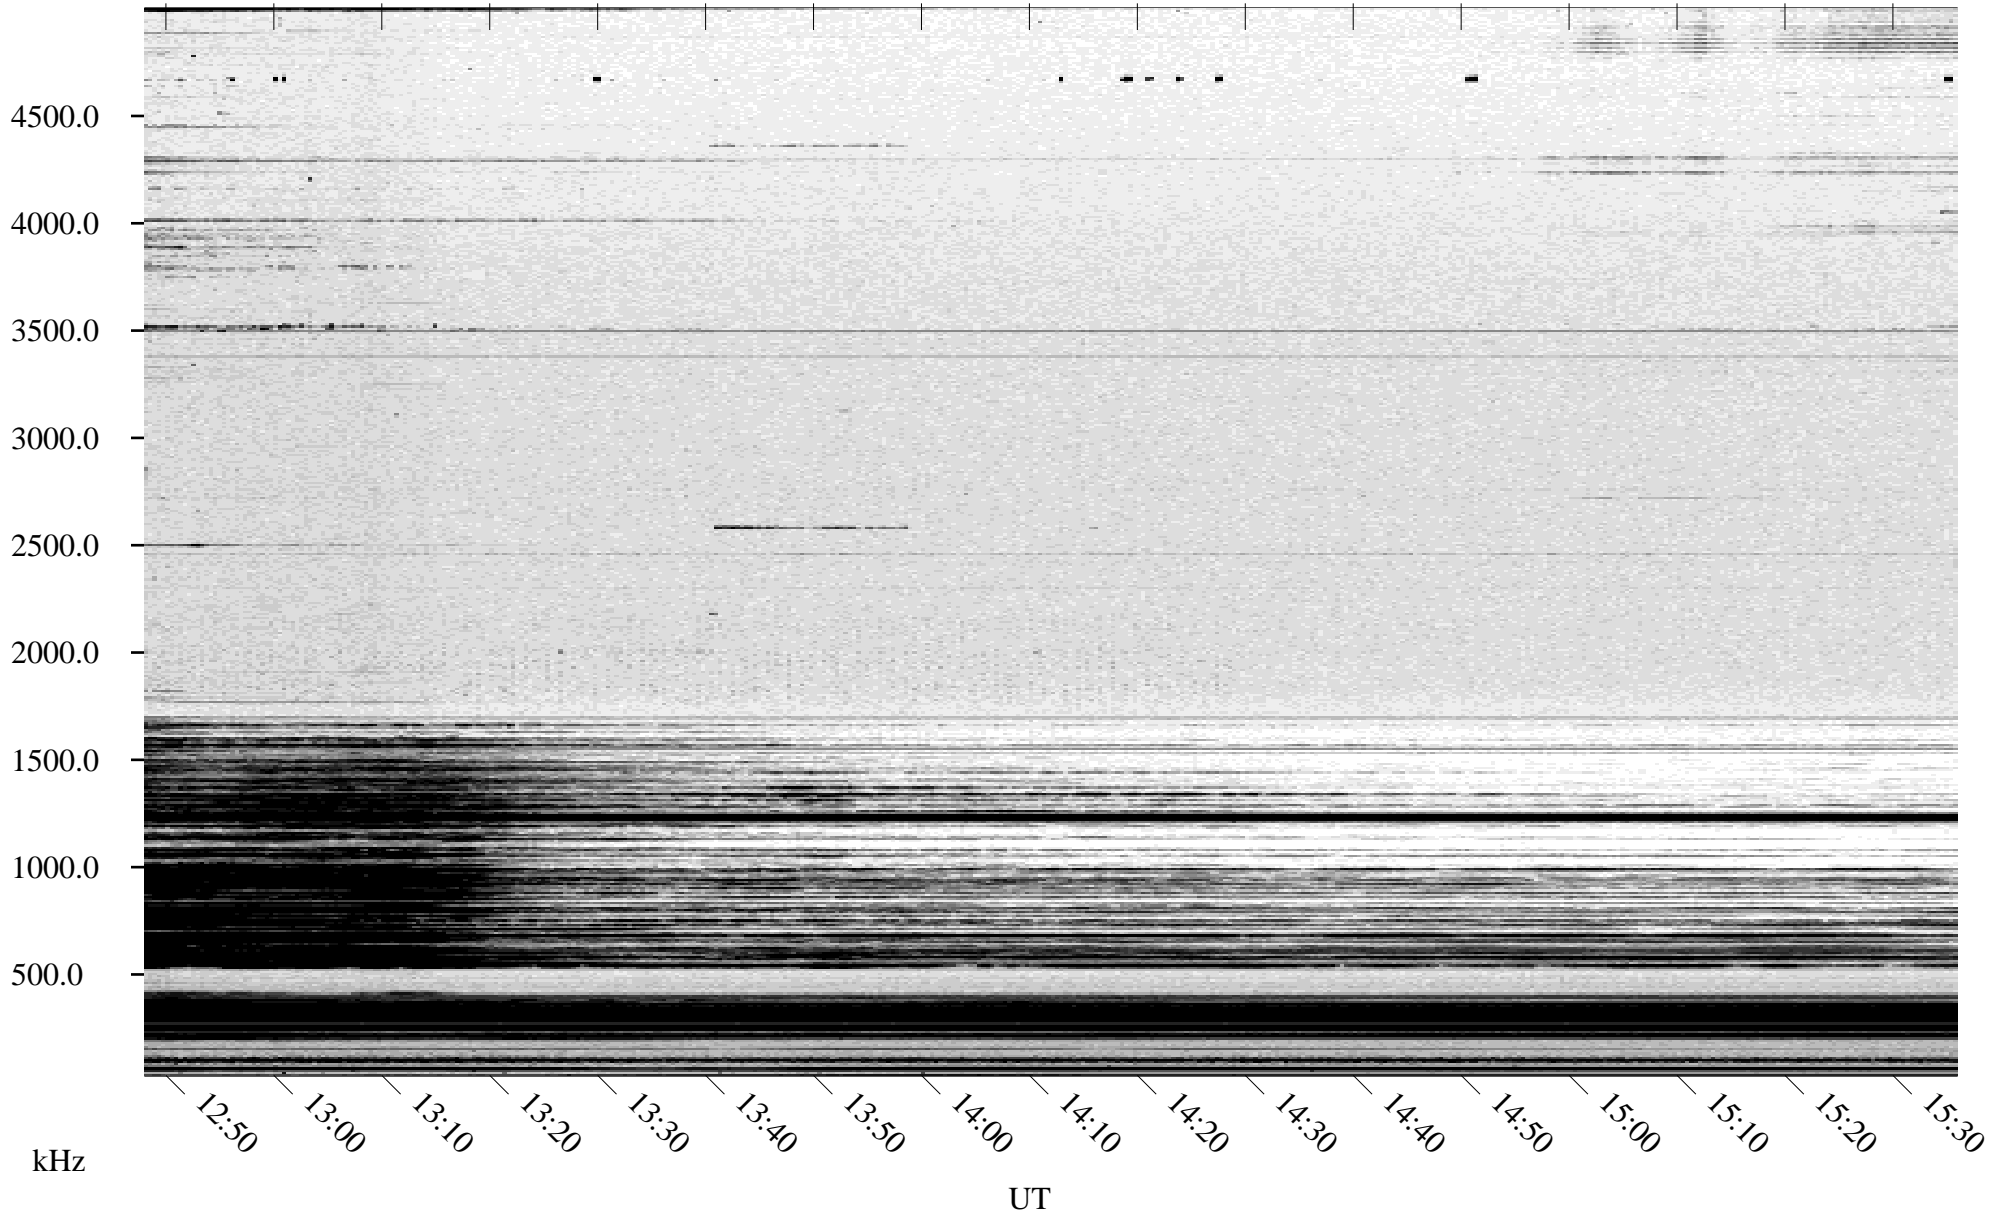

11/29/2003 Churchill, Manitoba

Linear Scale Black = 161 White = 15

ch03332l.z00m max_12

Page 5

11/29/2003 Churchill, Manitoba

Linear Scale Black = 161 White = 15

ch03332l.z00m max_12

Page 6

11/29/2003 Churchill, Manitoba

Linear Scale Black = 161 White = 15

ch03332l.z00m max_12

Page 7

11/29/2003 Churchill, Manitoba

Linear Scale Black = 161 White = 15

ch03332l.z00m max_12

Page 8