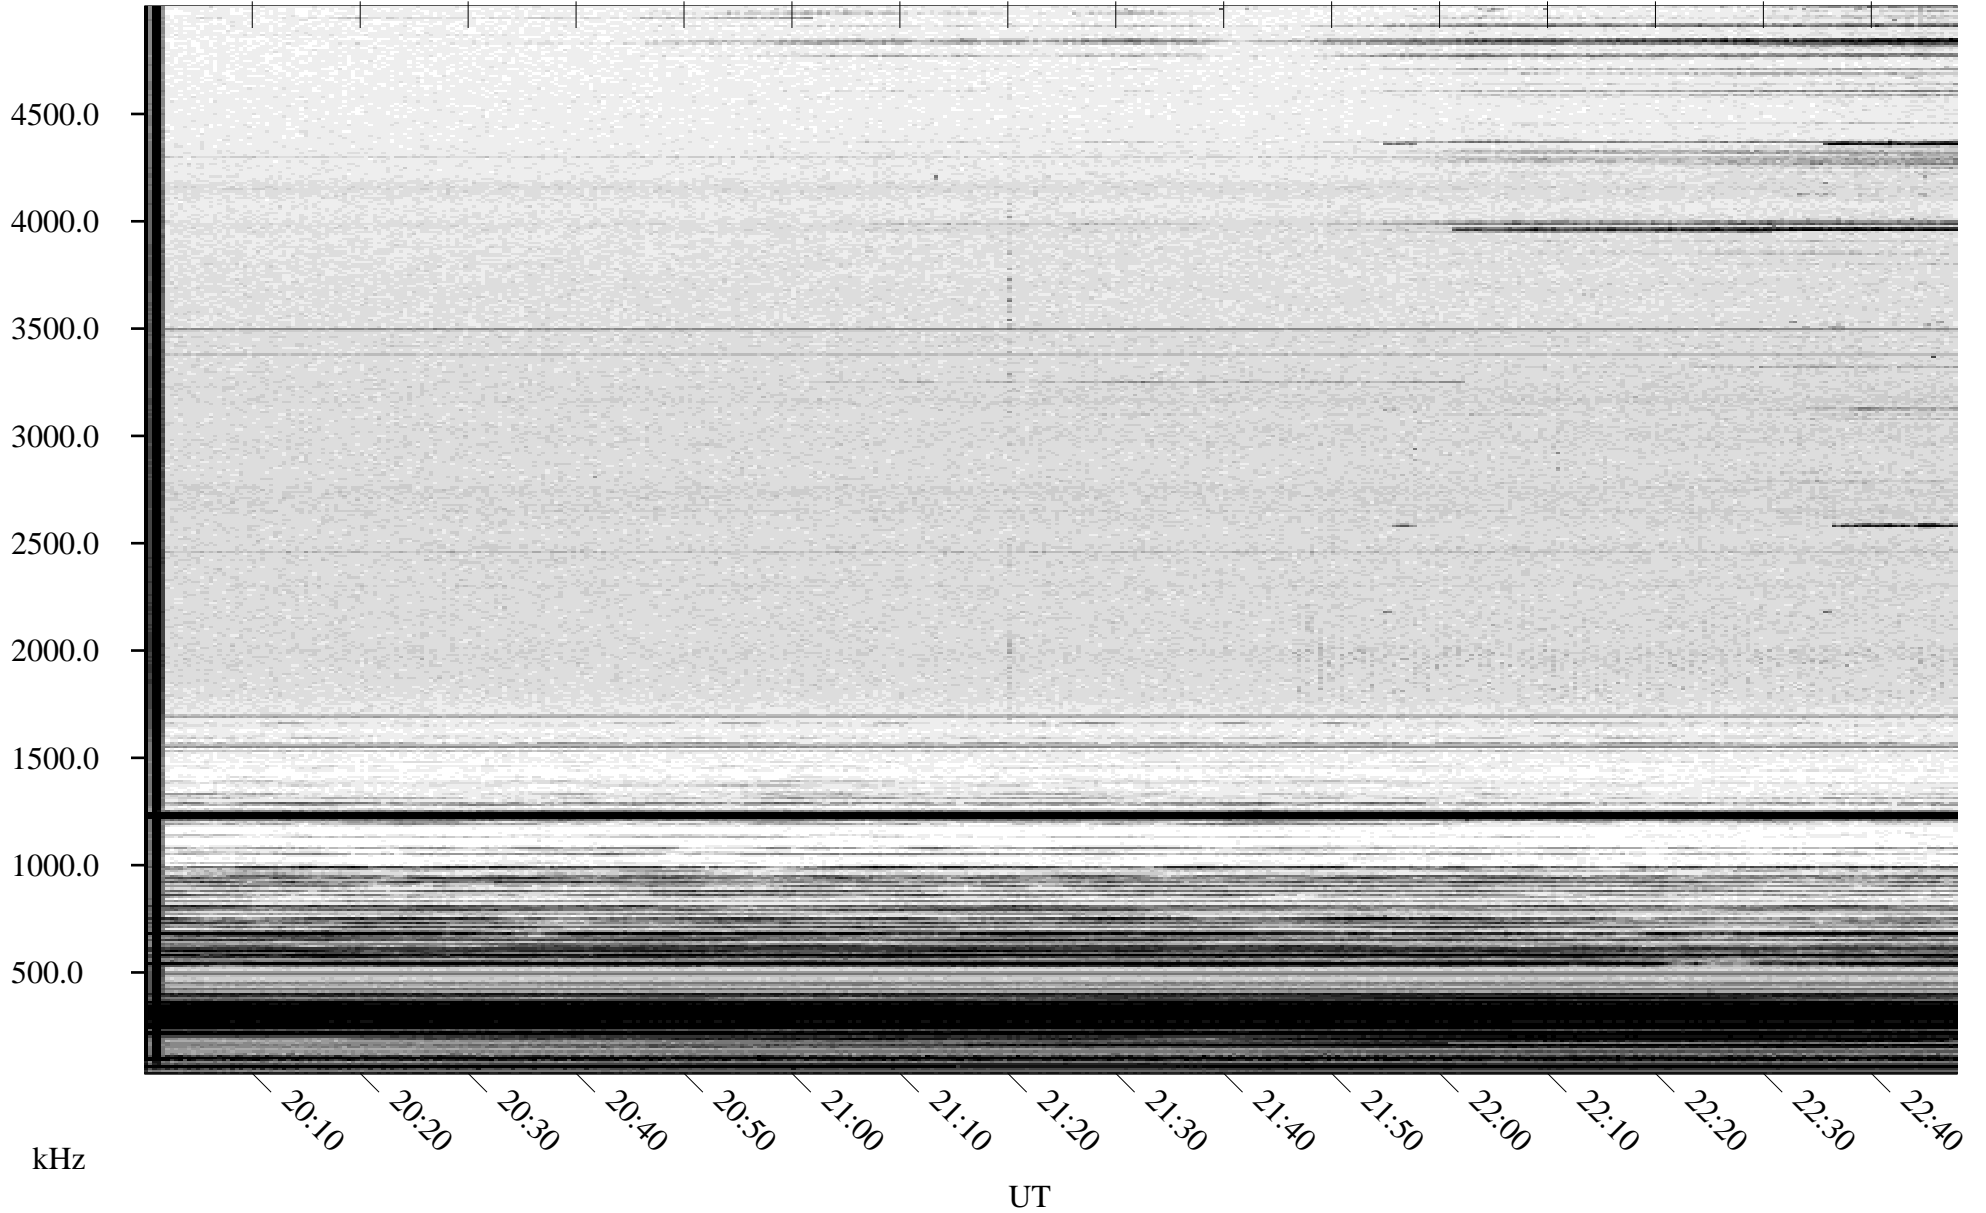

11/28/2003 Churchill, Manitoba

Linear Scale Black = 161 White = 15

ch03332l.z00m max_12

Page 1

11/28/2003 Churchill, Manitoba

Linear Scale Black = 161 White = 15

ch03332l.z00m max_12

Page 2

11/29/2003 Churchill, Manitoba

Linear Scale Black = 161 White = 15

ch03332l.z00m max_12

Page 3

11/29/2003 Churchill, Manitoba

Linear Scale Black = 161 White = 15

ch03332l.z00m max_12

Page 4

11/29/2003 Churchill, Manitoba

Linear Scale Black = 161 White = 15

ch03332l.z00m max_12

Page 5

11/29/2003 Churchill, Manitoba

Linear Scale Black = 161 White = 15

ch03332l.z00m max_12

Page 6

11/29/2003 Churchill, Manitoba

Linear Scale Black = 161 White = 15

ch03332l.z00m max_12

Page 7

11/29/2003 Churchill, Manitoba

Linear Scale Black = 161 White = 15

ch03332l.z00m max_12

Page 8