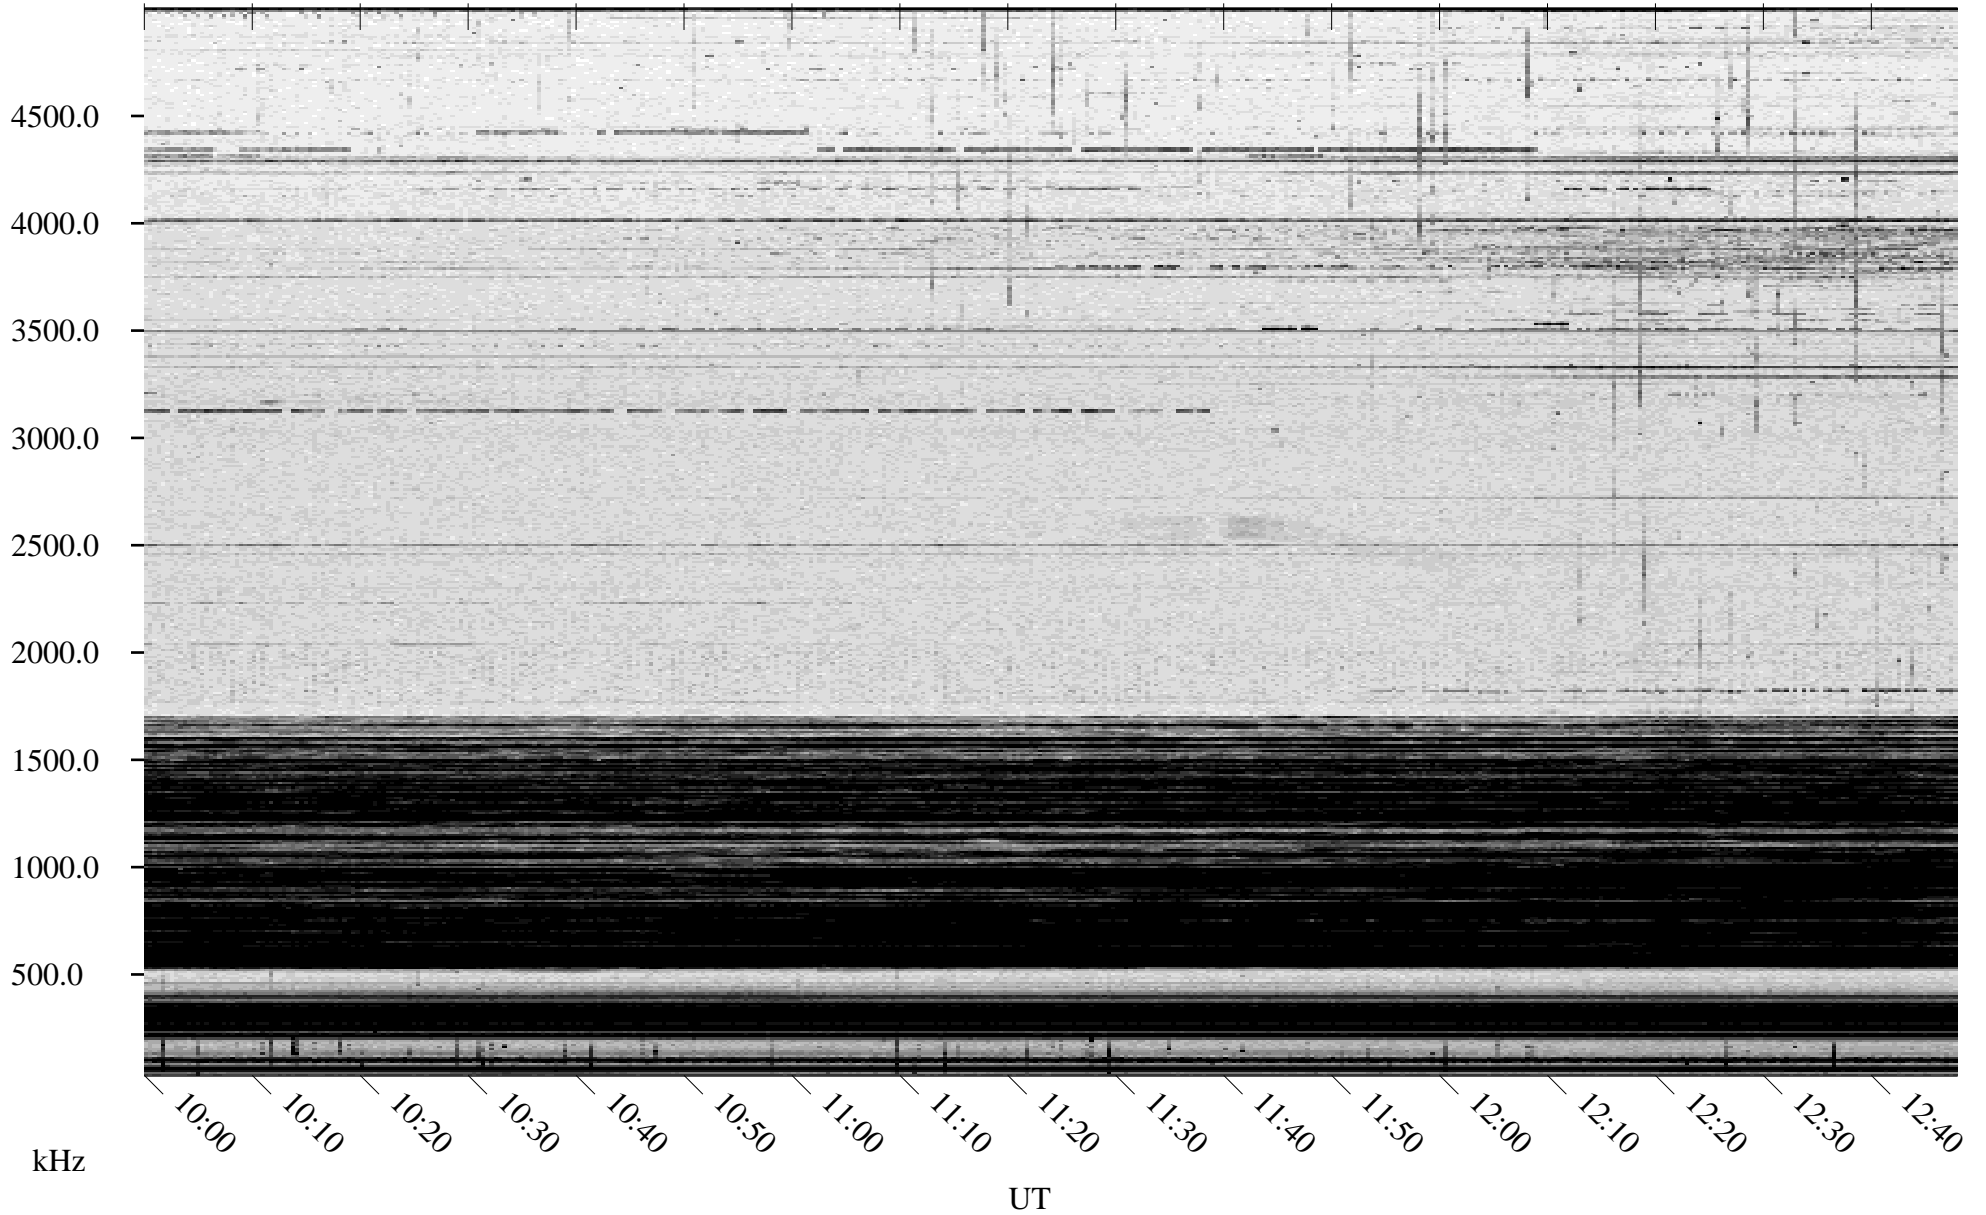

12/02/2003 Churchill, Manitoba

Linear Scale Black = 161 White = 15

ch03336l.z00m max_12

Page 1

12/02/2003 Churchill, Manitoba

Linear Scale Black = 161 White = 15

ch03336l.z00m max_12

Page 2

12/03/2003 Churchill, Manitoba

Linear Scale Black = 161 White = 15

ch03336l.z00m max_12

Page 3

12/03/2003 Churchill, Manitoba

Linear Scale Black = 161 White = 15

ch03336l.z00m max_12

Page 4

12/03/2003 Churchill, Manitoba

Linear Scale Black = 161 White = 15

ch03336l.z00m max_12

Page 5

12/03/2003 Churchill, Manitoba

Linear Scale Black = 161 White = 15

ch03336l.z00m max_12

Page 6

12/03/2003 Churchill, Manitoba

Linear Scale Black = 161 White = 15

ch03336l.z00m max_12

Page 7

12/03/2003 Churchill, Manitoba

Linear Scale Black = 161 White = 15

ch03336l.z00m max_12