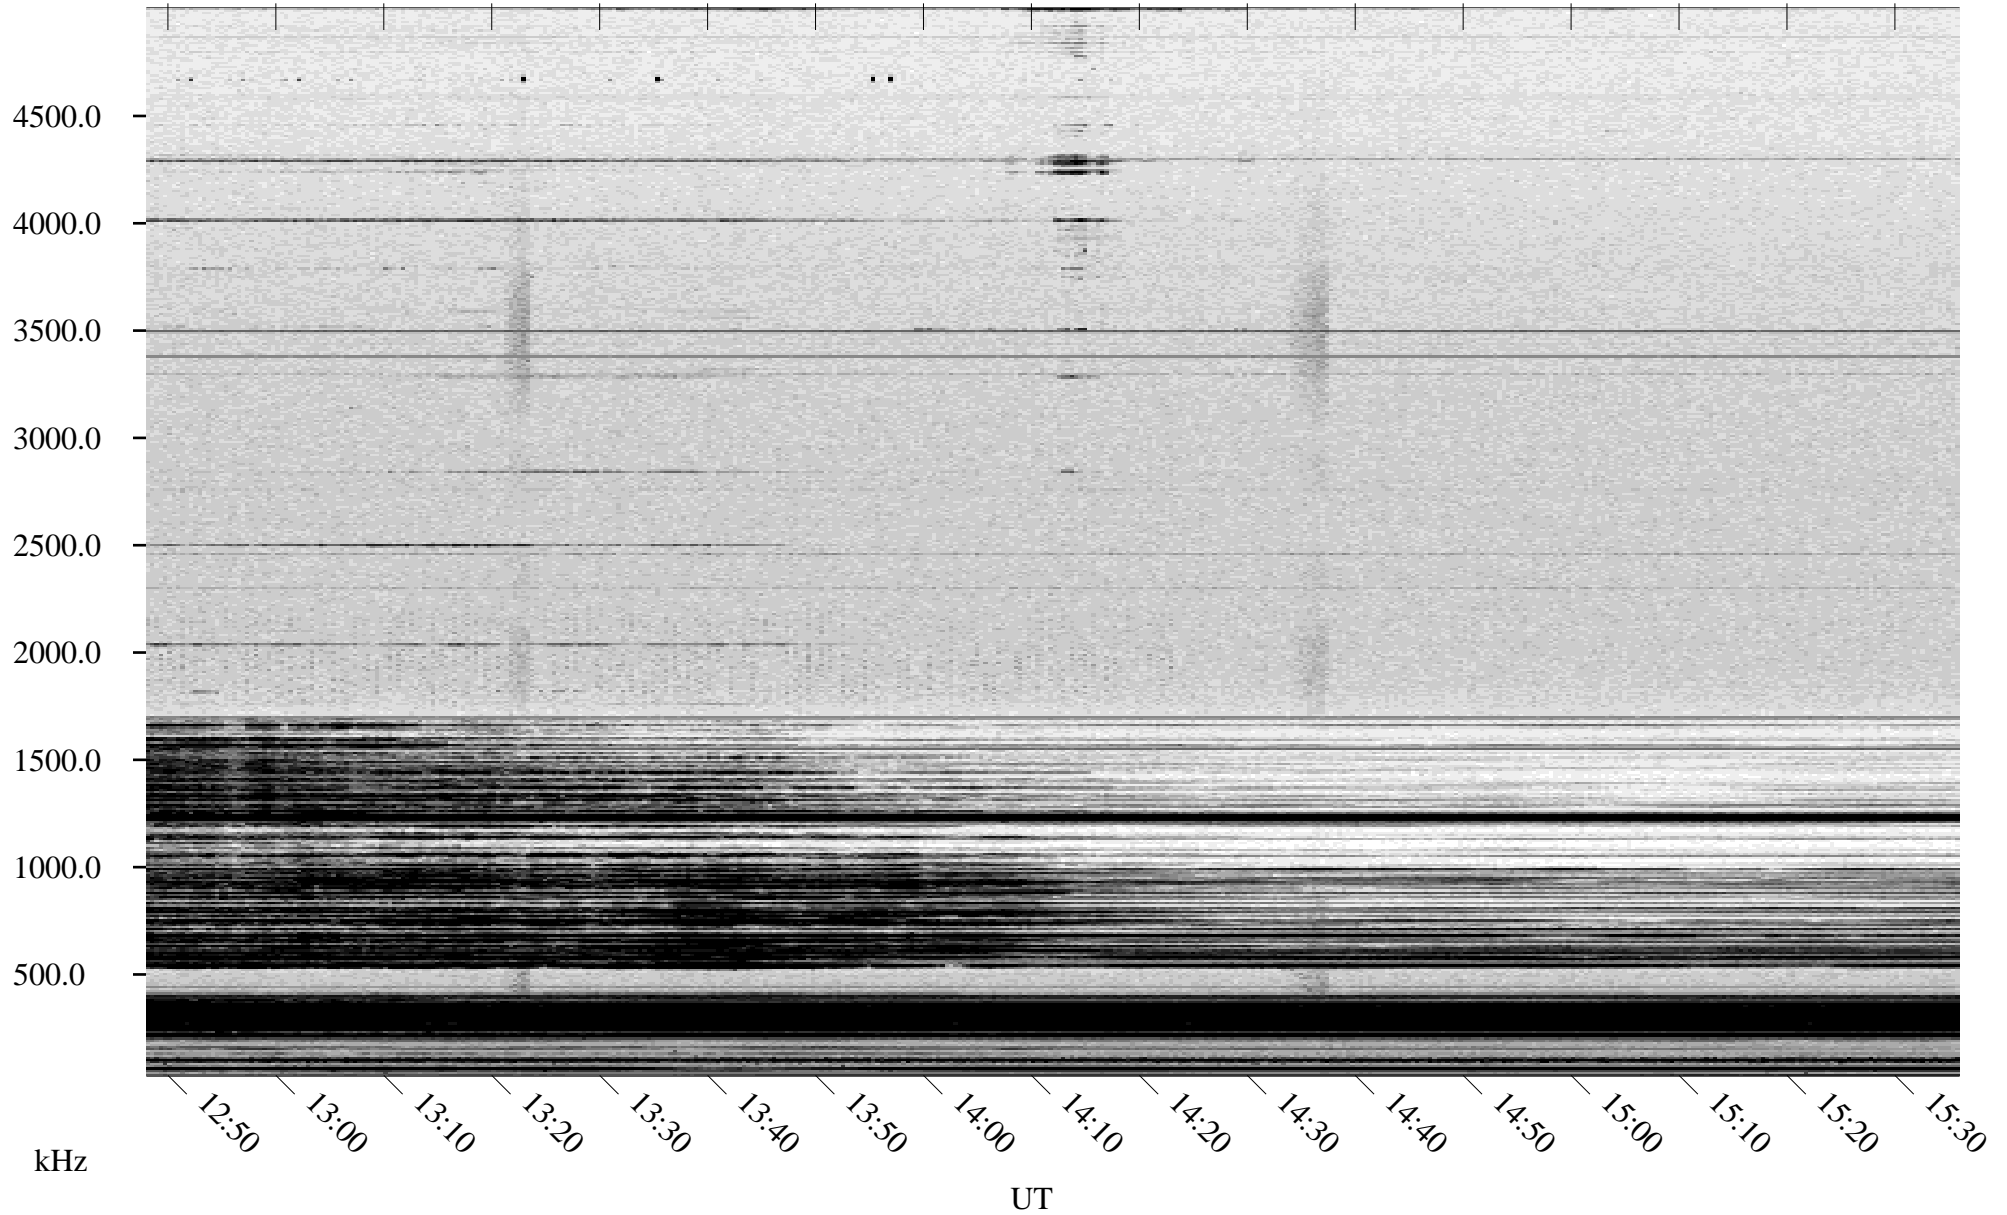

02/05/2004 Churchill, Manitoba

Linear Scale Black = 161 White = 15

ch04036l.r00m max_12

Page 1

02/05/2004 Churchill, Manitoba

Linear Scale Black = 161 White = 15

ch04036l.r00m max_12

Page 2

02/06/2004 Churchill, Manitoba

Linear Scale Black = 161 White = 15

ch04036l.r00m max_12

Page 3

02/06/2004 Churchill, Manitoba

Linear Scale Black = 161 White = 15

ch04036l.r00m max_12

Page 4

02/06/2004 Churchill, Manitoba

Linear Scale Black = 161 White = 15

ch04036l.r00m max_12

02/06/2004 Churchill, Manitoba

Linear Scale Black = 161 White = 15

ch04036l.r00m max_12

Page 6

02/06/2004 Churchill, Manitoba

Linear Scale Black = 161 White = 15

ch04036l.r00m max_12

Page 7

02/06/2004 Churchill, Manitoba

Linear Scale Black = 161 White = 15

ch04036l.r00m max_12