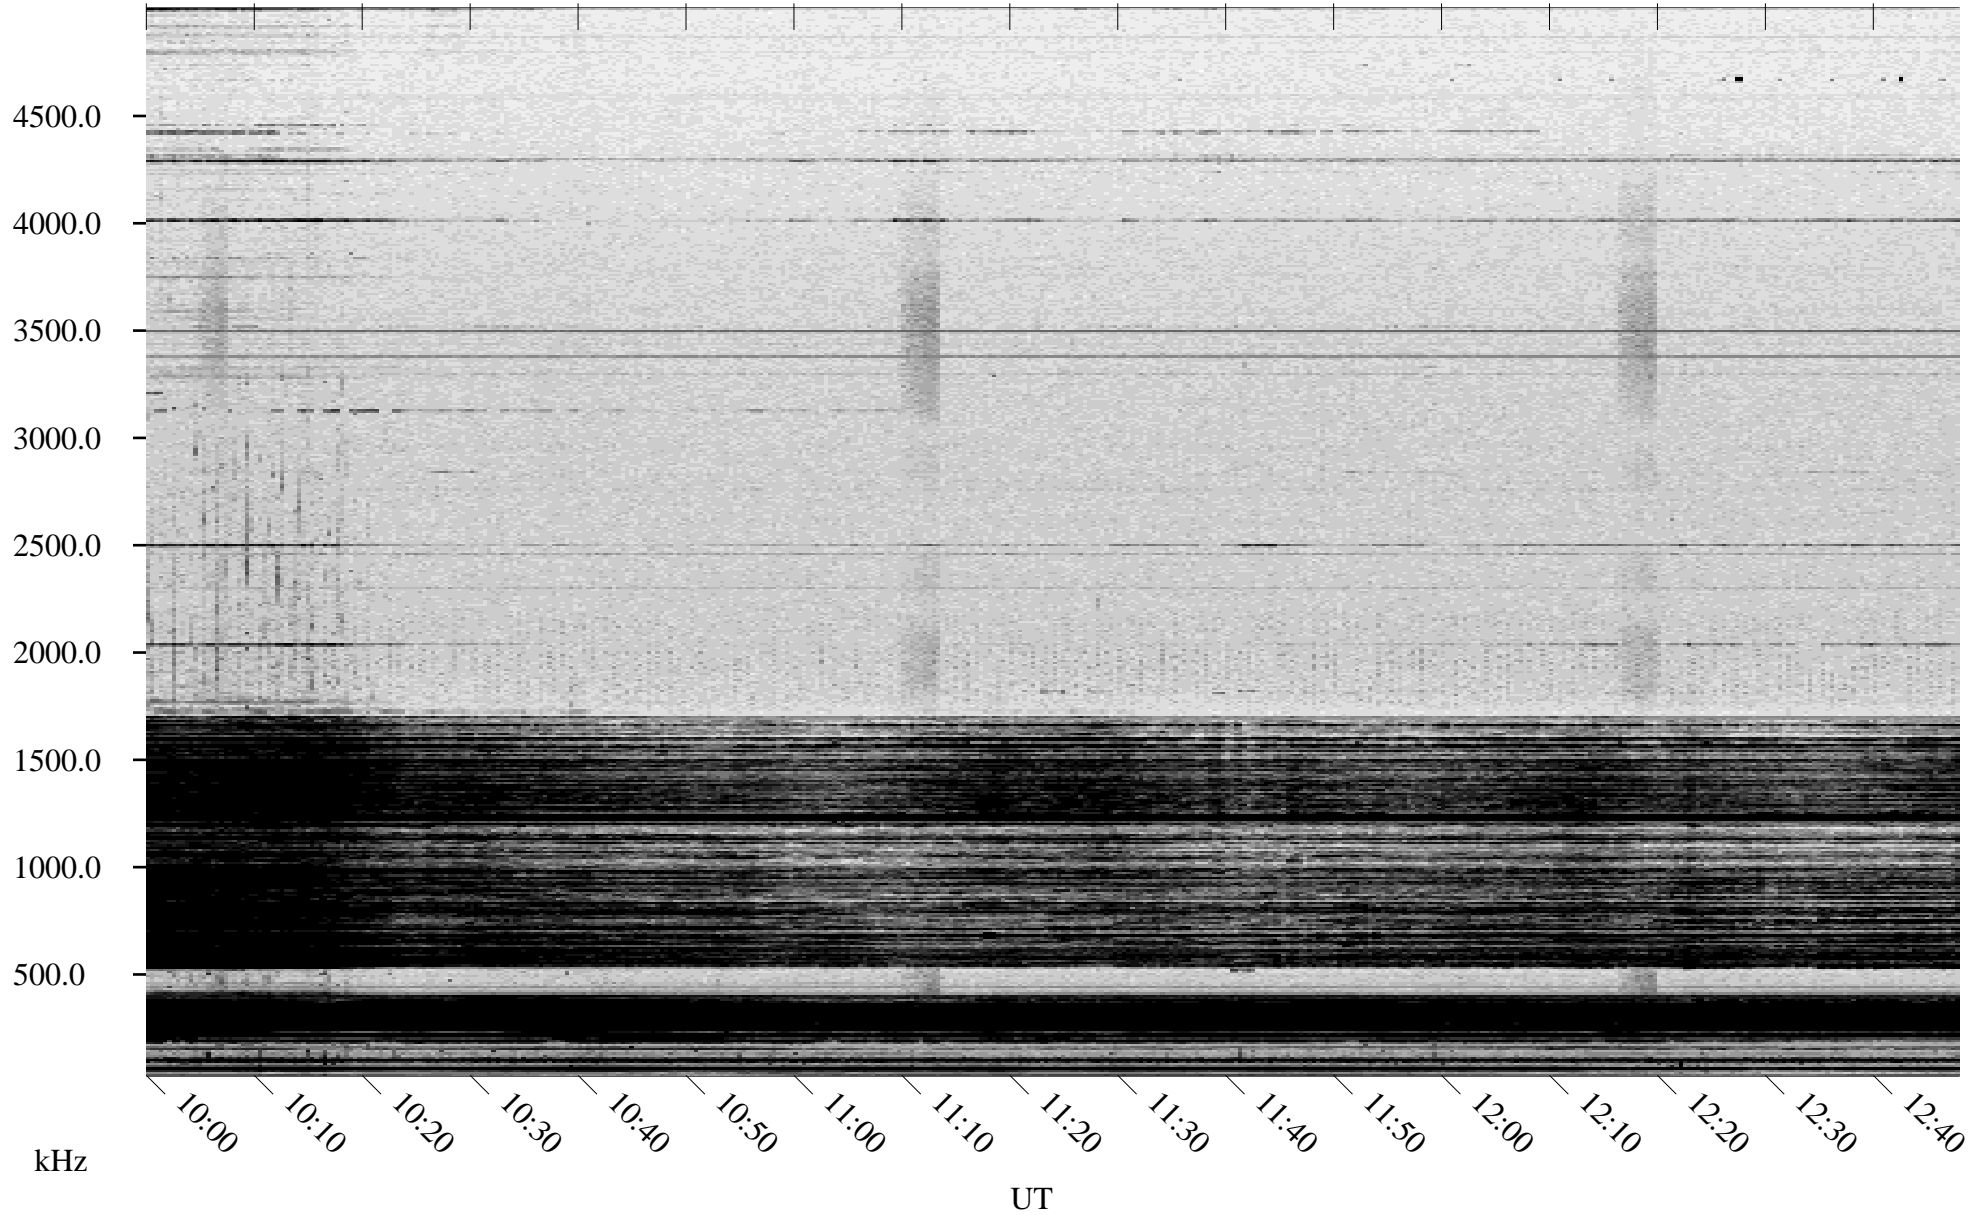

02/05/2004 Churchill, Manitoba

Linear Scale Black = 161 White = 15

ch04036l.r00m max_12

Page 1

02/05/2004 Churchill, Manitoba

Linear Scale Black = 161 White = 15

ch04036l.r00m max_12

Page 2

02/06/2004 Churchill, Manitoba

Linear Scale Black = 161 White = 15

ch04036l.r00m max_12

Page 3

02/06/2004 Churchill, Manitoba

Linear Scale Black = 161 White = 15

ch04036l.r00m max_12

Page 4

02/06/2004 Churchill, Manitoba

Linear Scale Black = 161 White = 15

ch04036l.r00m max_12

02/06/2004 Churchill, Manitoba

Linear Scale Black = 161 White = 15

ch04036l.r00m max_12

Page 6

02/06/2004 Churchill, Manitoba

Linear Scale Black = 161 White = 15

ch04036l.r00m max_12

Page 7

02/06/2004 Churchill, Manitoba

Linear Scale Black = 161 White = 15

ch04036l.r00m max_12