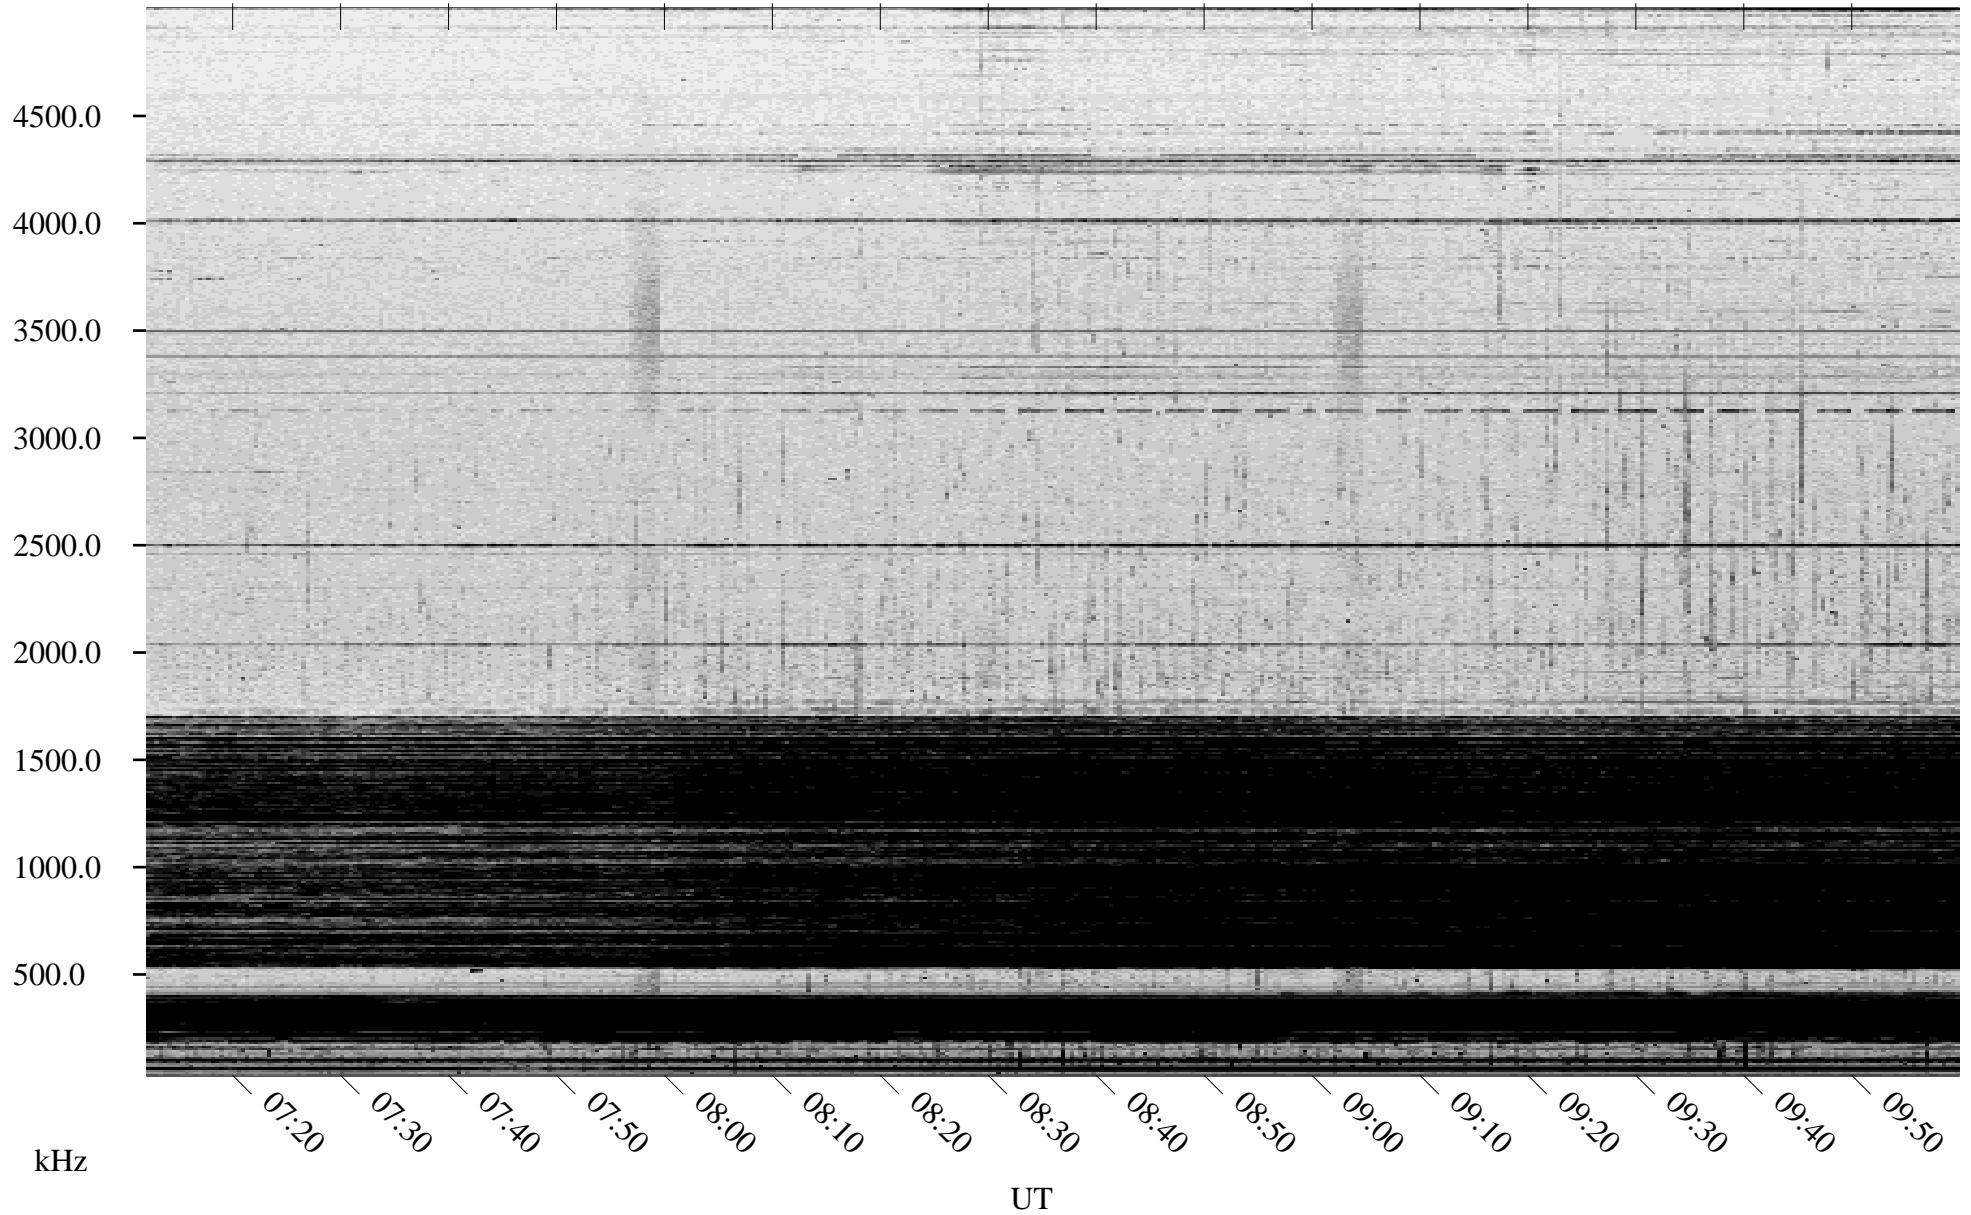

02/05/2004 Churchill, Manitoba

Linear Scale Black = 161 White = 15

ch04036l.r00m max_12

Page 1

02/05/2004 Churchill, Manitoba

Linear Scale Black = 161 White = 15

ch04036l.r00m max_12

Page 2

02/06/2004 Churchill, Manitoba

Linear Scale Black = 161 White = 15

ch04036l.r00m max_12

Page 3

02/06/2004 Churchill, Manitoba

Linear Scale Black = 161 White = 15

ch04036l.r00m max_12

Page 4

02/06/2004 Churchill, Manitoba

Linear Scale Black = 161 White = 15

ch04036l.r00m max_12

02/06/2004 Churchill, Manitoba

Linear Scale Black = 161 White = 15

ch04036l.r00m max_12

Page 6

02/06/2004 Churchill, Manitoba

Linear Scale Black = 161 White = 15

ch04036l.r00m max_12

Page 7

02/06/2004 Churchill, Manitoba

Linear Scale Black = 161 White = 15

ch04036l.r00m max_12