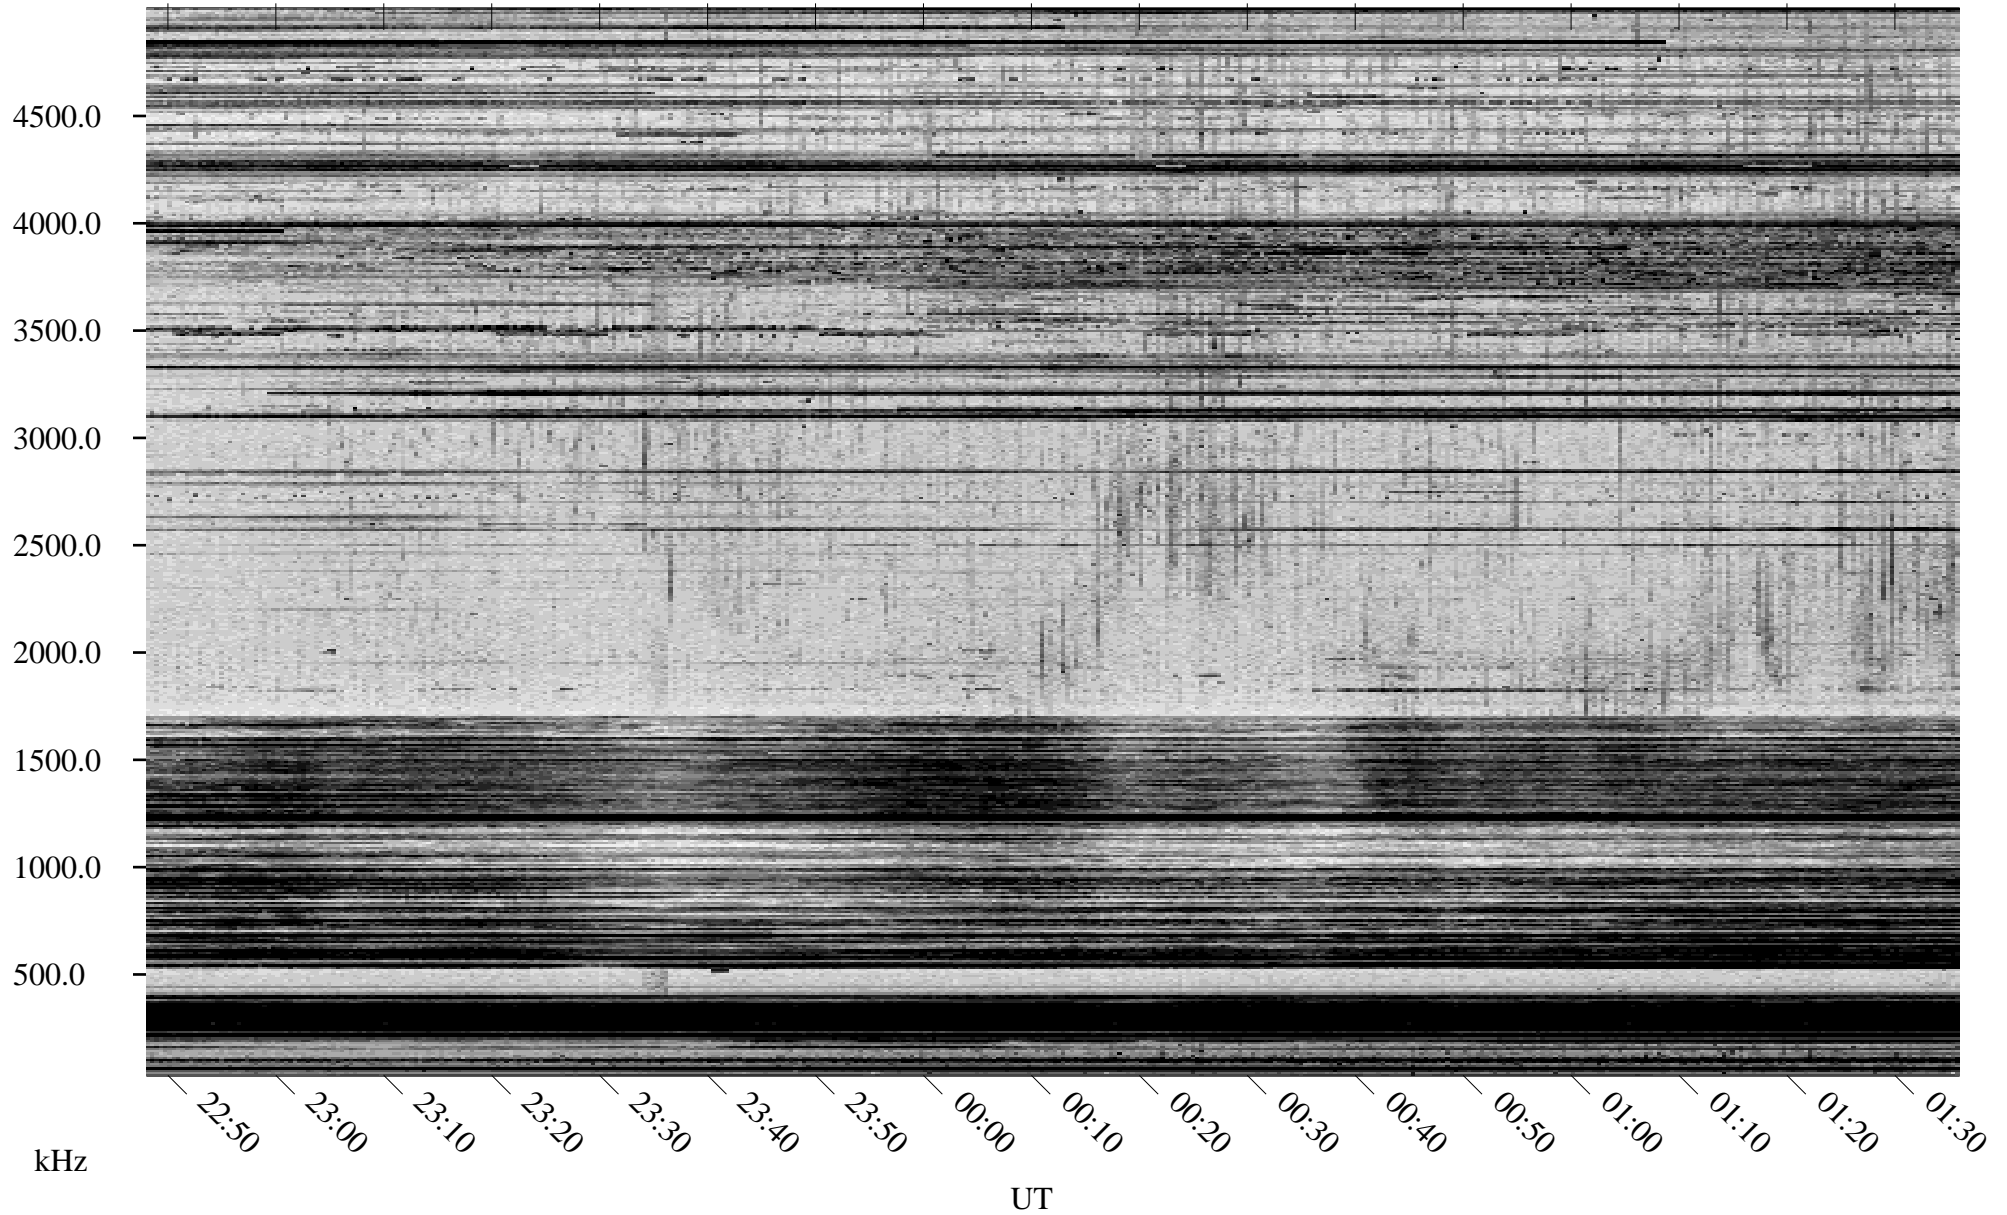

02/05/2004 Churchill, Manitoba

Linear Scale Black = 161 White = 15

ch04036l.r00m max_12

Page 1

02/05/2004 Churchill, Manitoba

Linear Scale Black = 161 White = 15

ch04036l.r00m max_12

Page 2

02/06/2004 Churchill, Manitoba

Linear Scale Black = 161 White = 15

ch04036l.r00m max_12

Page 3

02/06/2004 Churchill, Manitoba

Linear Scale Black = 161 White = 15

ch04036l.r00m max_12

Page 4

02/06/2004 Churchill, Manitoba

Linear Scale Black = 161 White = 15

ch04036l.r00m max_12

02/06/2004 Churchill, Manitoba

Linear Scale Black = 161 White = 15

ch04036l.r00m max_12

Page 6

02/06/2004 Churchill, Manitoba

Linear Scale Black = 161 White = 15

ch04036l.r00m max_12

Page 7

02/06/2004 Churchill, Manitoba

Linear Scale Black = 161 White = 15

ch04036l.r00m max_12