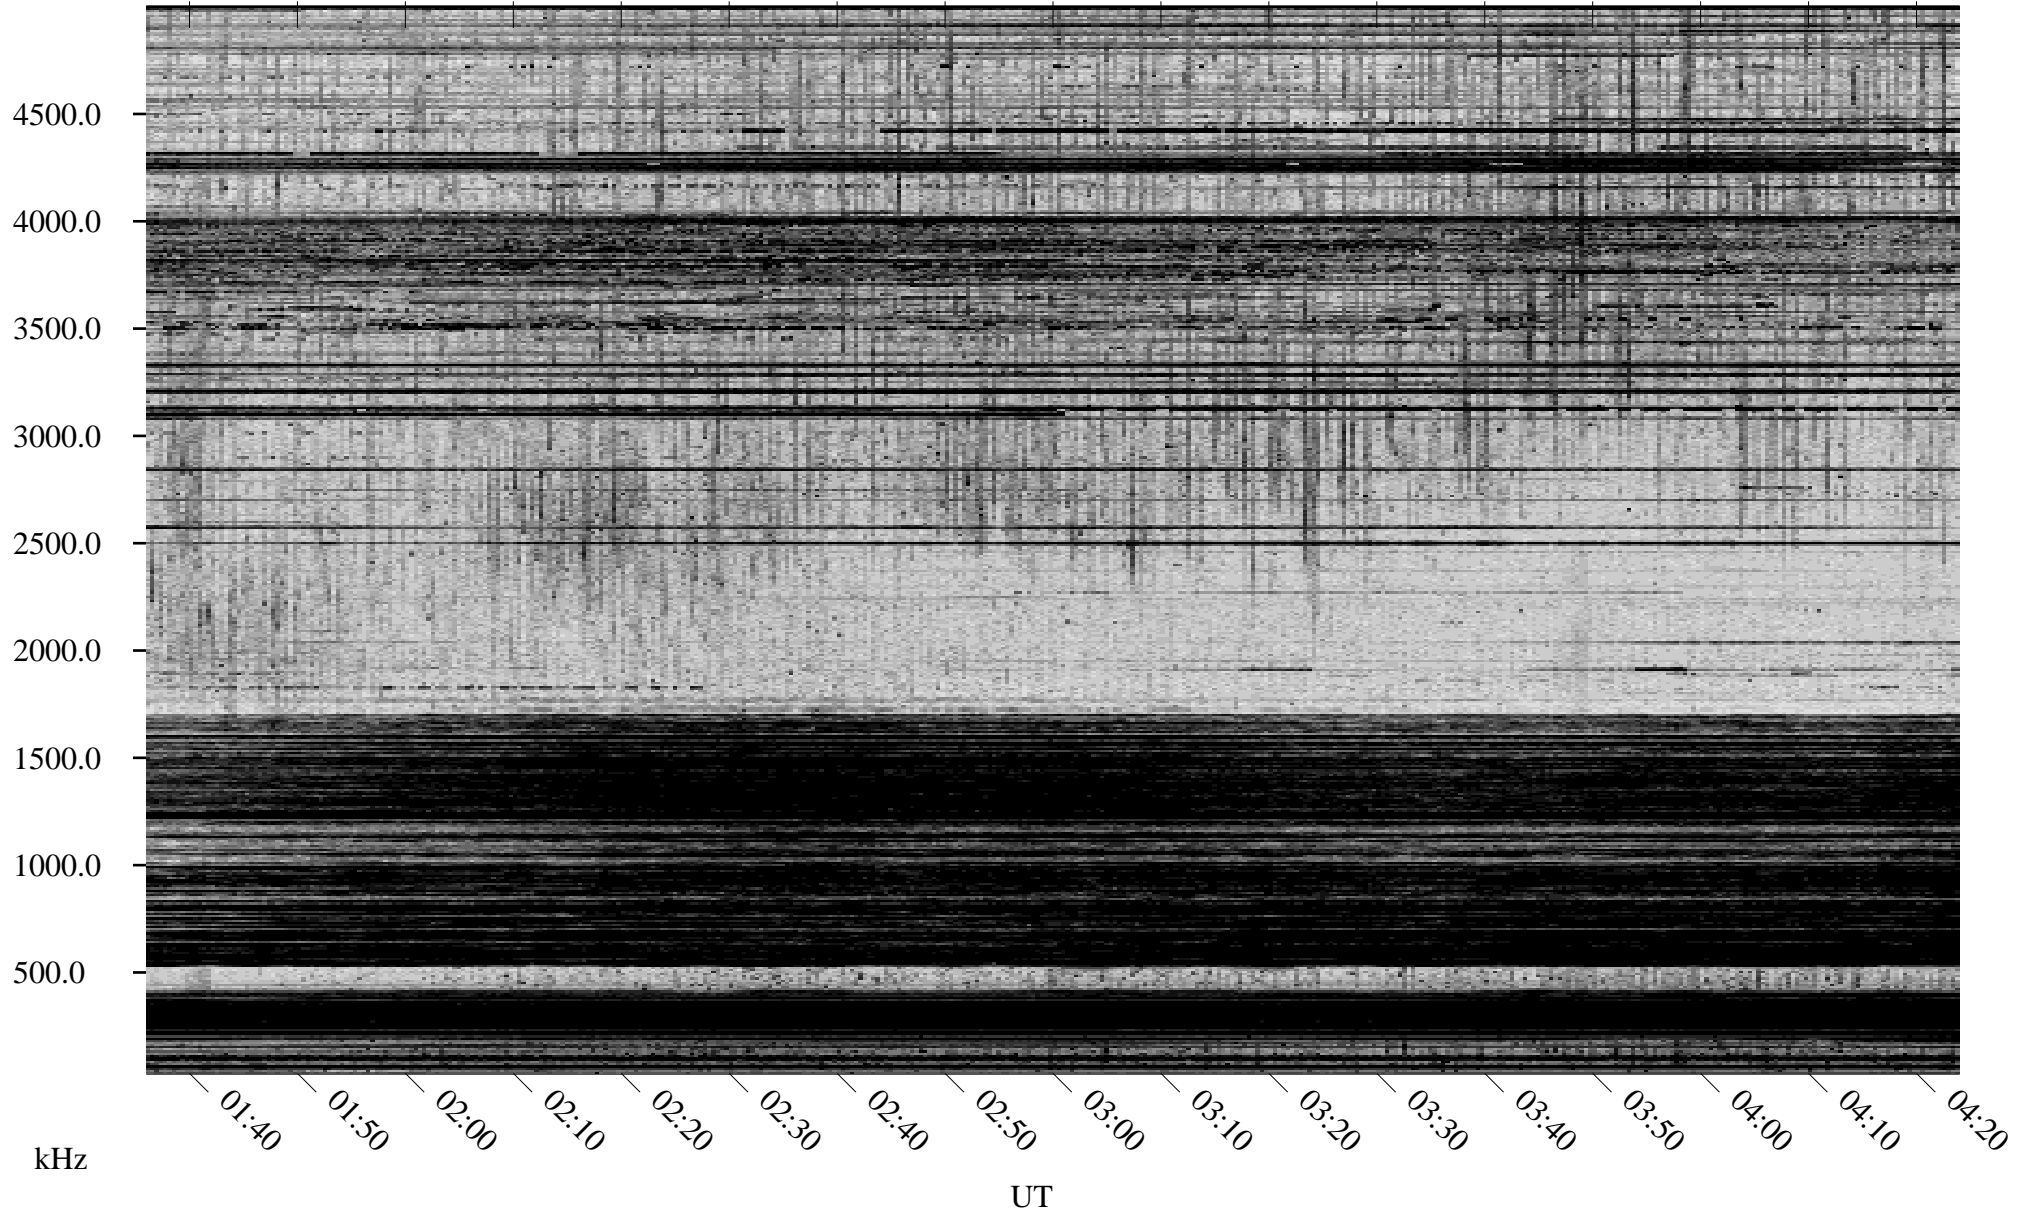

02/05/2004 Churchill, Manitoba

Linear Scale Black = 161 White = 15

ch04036l.r00m max_12

Page 1

02/05/2004 Churchill, Manitoba

Linear Scale Black = 161 White = 15

ch04036l.r00m max_12

Page 2

02/06/2004 Churchill, Manitoba

Linear Scale Black = 161 White = 15

ch04036l.r00m max_12

Page 3

02/06/2004 Churchill, Manitoba

Linear Scale Black = 161 White = 15

ch04036l.r00m max_12

Page 4

02/06/2004 Churchill, Manitoba

Linear Scale Black = 161 White = 15

ch04036l.r00m max_12

02/06/2004 Churchill, Manitoba

Linear Scale Black = 161 White = 15

ch04036l.r00m max_12

Page 6

02/06/2004 Churchill, Manitoba

Linear Scale Black = 161 White = 15

ch04036l.r00m max_12

Page 7

02/06/2004 Churchill, Manitoba

Linear Scale Black = 161 White = 15

ch04036l.r00m max_12