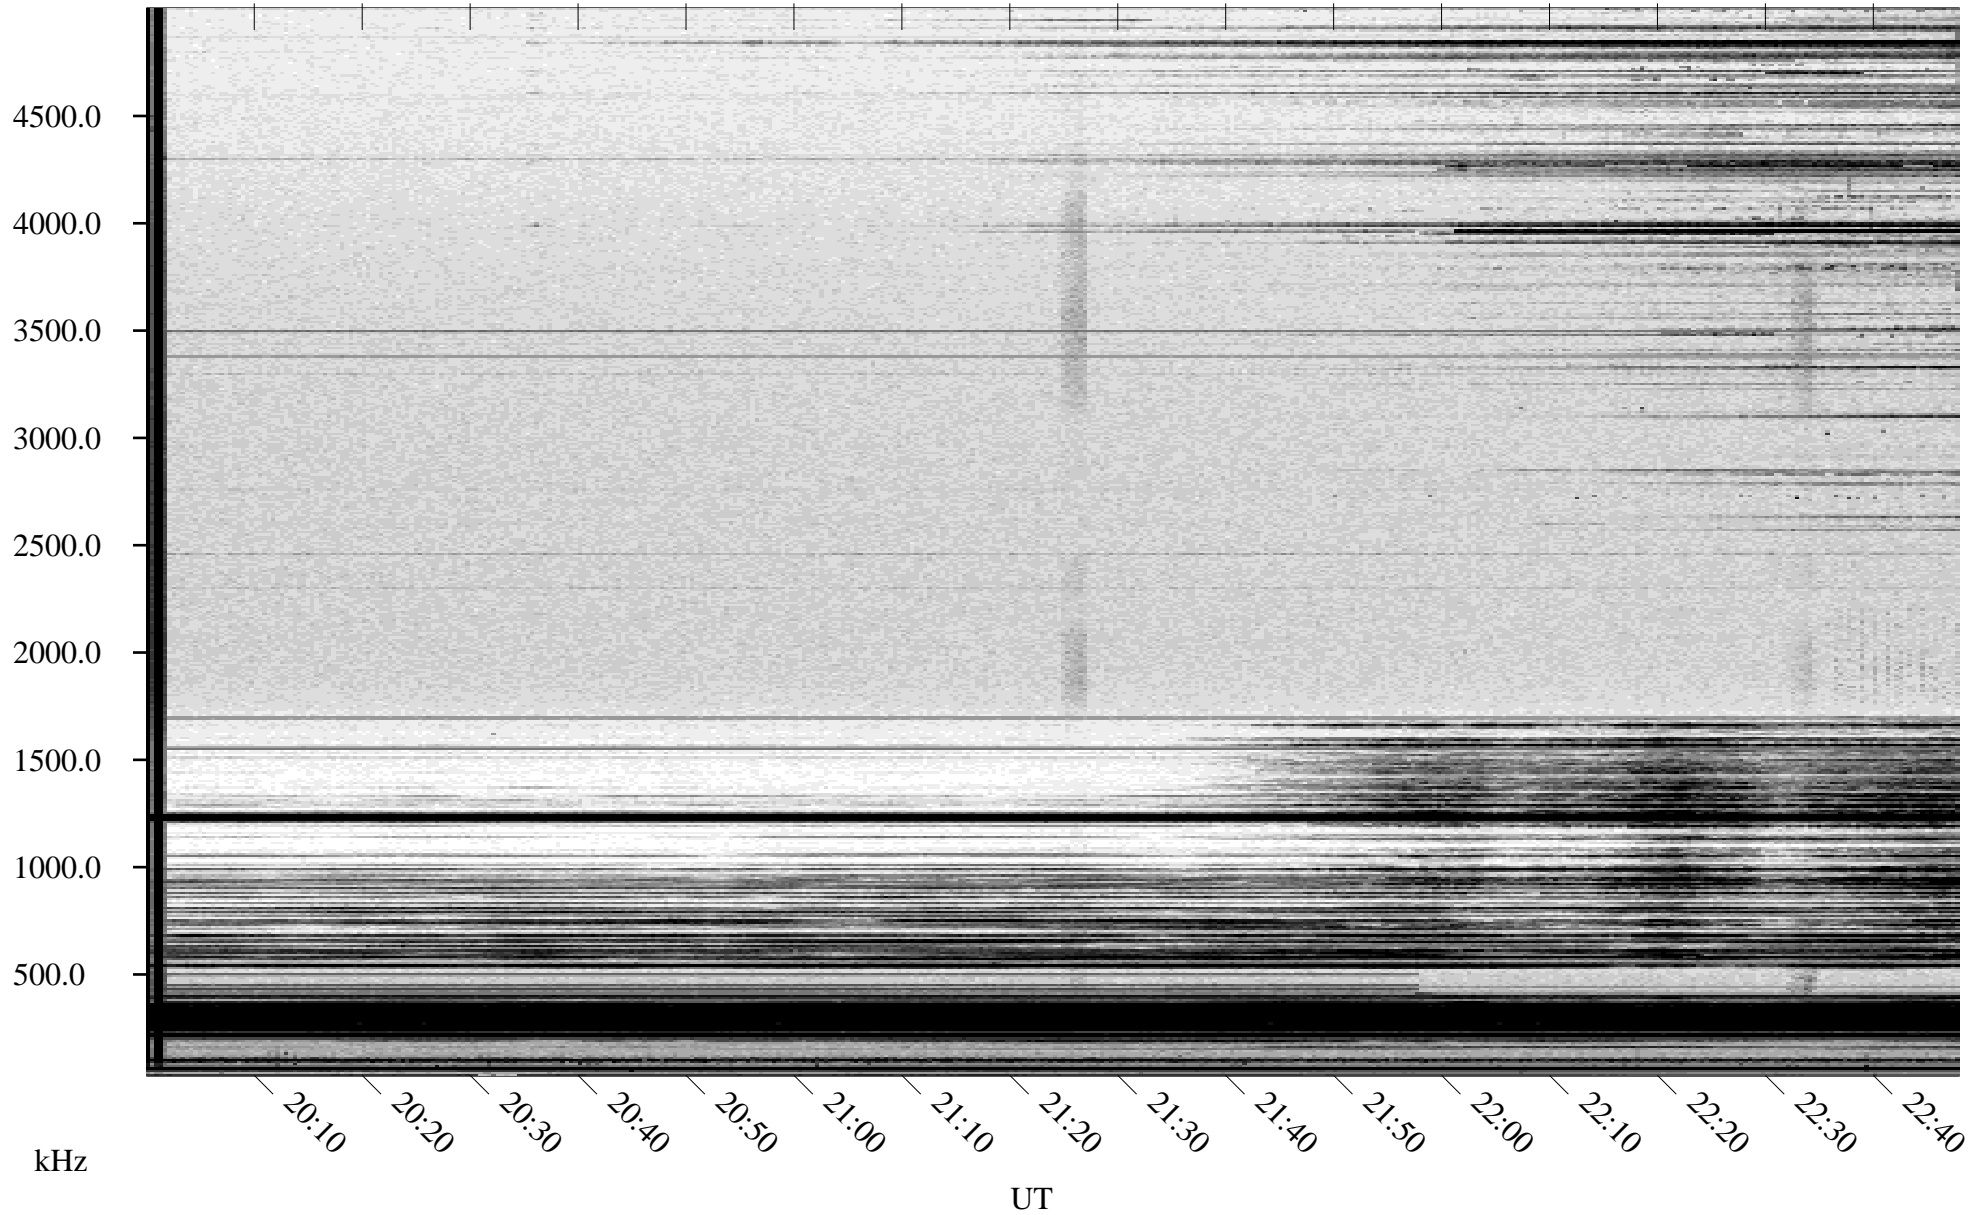

02/05/2004 Churchill, Manitoba

Linear Scale Black = 161 White = 15

ch04036l.r00m max_12

Page 1

02/05/2004 Churchill, Manitoba

Linear Scale Black = 161 White = 15

ch04036l.r00m max_12

Page 2

02/06/2004 Churchill, Manitoba

Linear Scale Black = 161 White = 15

ch04036l.r00m max_12

Page 3

02/06/2004 Churchill, Manitoba

Linear Scale Black = 161 White = 15

ch04036l.r00m max_12

Page 4

02/06/2004 Churchill, Manitoba

Linear Scale Black = 161 White = 15

ch04036l.r00m max_12

02/06/2004 Churchill, Manitoba

Linear Scale Black = 161 White = 15

ch04036l.r00m max_12

Page 6

02/06/2004 Churchill, Manitoba

Linear Scale Black = 161 White = 15

ch04036l.r00m max_12

Page 7

02/06/2004 Churchill, Manitoba

Linear Scale Black = 161 White = 15

ch04036l.r00m max_12