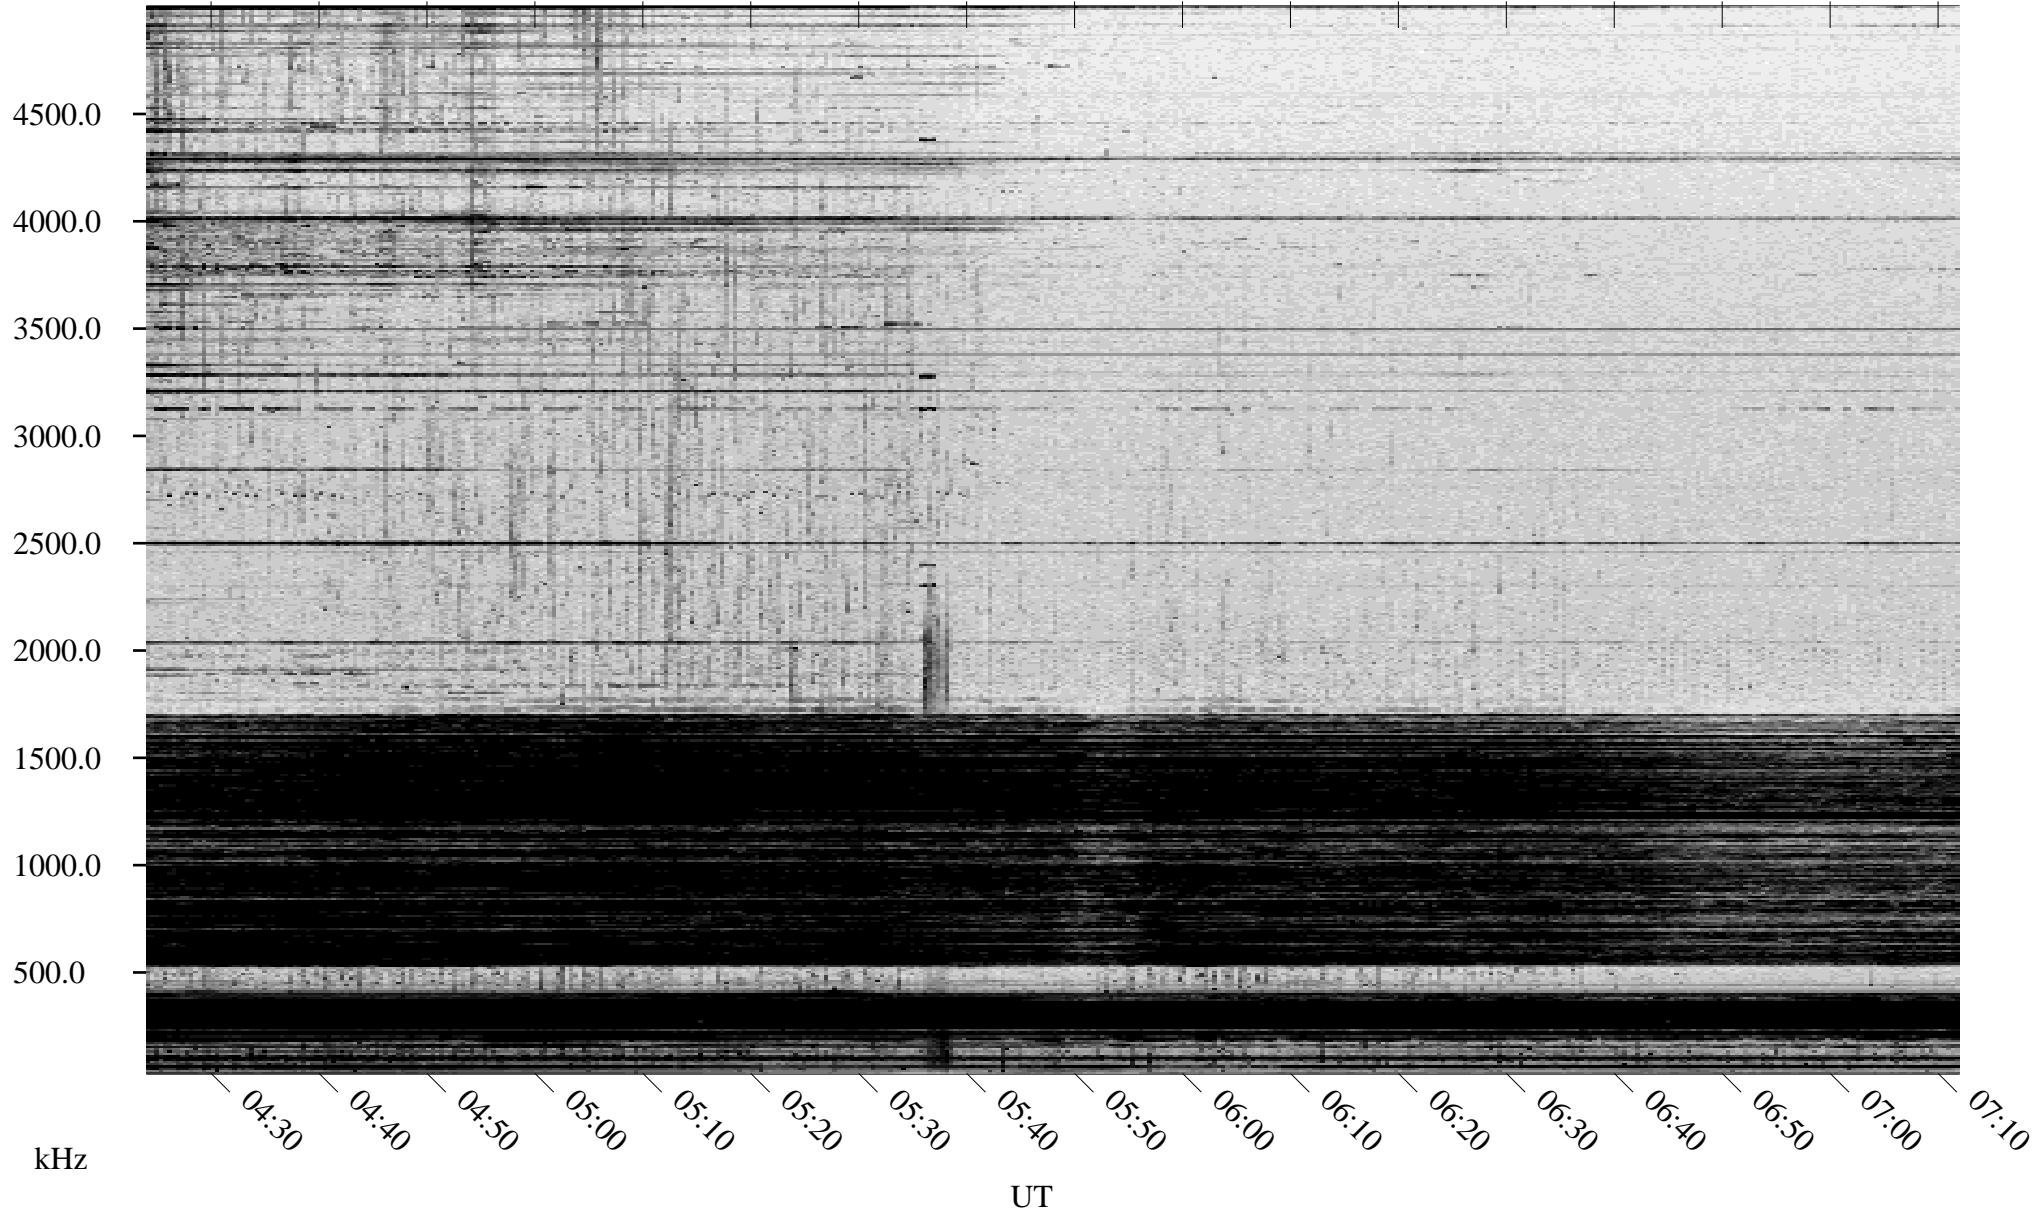

02/05/2004 Churchill, Manitoba

Linear Scale Black = 161 White = 15

ch04036l.r00m max_12

Page 1

02/05/2004 Churchill, Manitoba

Linear Scale Black = 161 White = 15

ch04036l.r00m max_12

Page 2

02/06/2004 Churchill, Manitoba

Linear Scale Black = 161 White = 15

ch04036l.r00m max_12

Page 3

02/06/2004 Churchill, Manitoba

Linear Scale Black = 161 White = 15

ch04036l.r00m max_12

Page 4

02/06/2004 Churchill, Manitoba

Linear Scale Black = 161 White = 15

ch04036l.r00m max_12

02/06/2004 Churchill, Manitoba

Linear Scale Black = 161 White = 15

ch04036l.r00m max_12

Page 6

02/06/2004 Churchill, Manitoba

Linear Scale Black = 161 White = 15

ch04036l.r00m max_12

Page 7

02/06/2004 Churchill, Manitoba

Linear Scale Black = 161 White = 15

ch04036l.r00m max_12