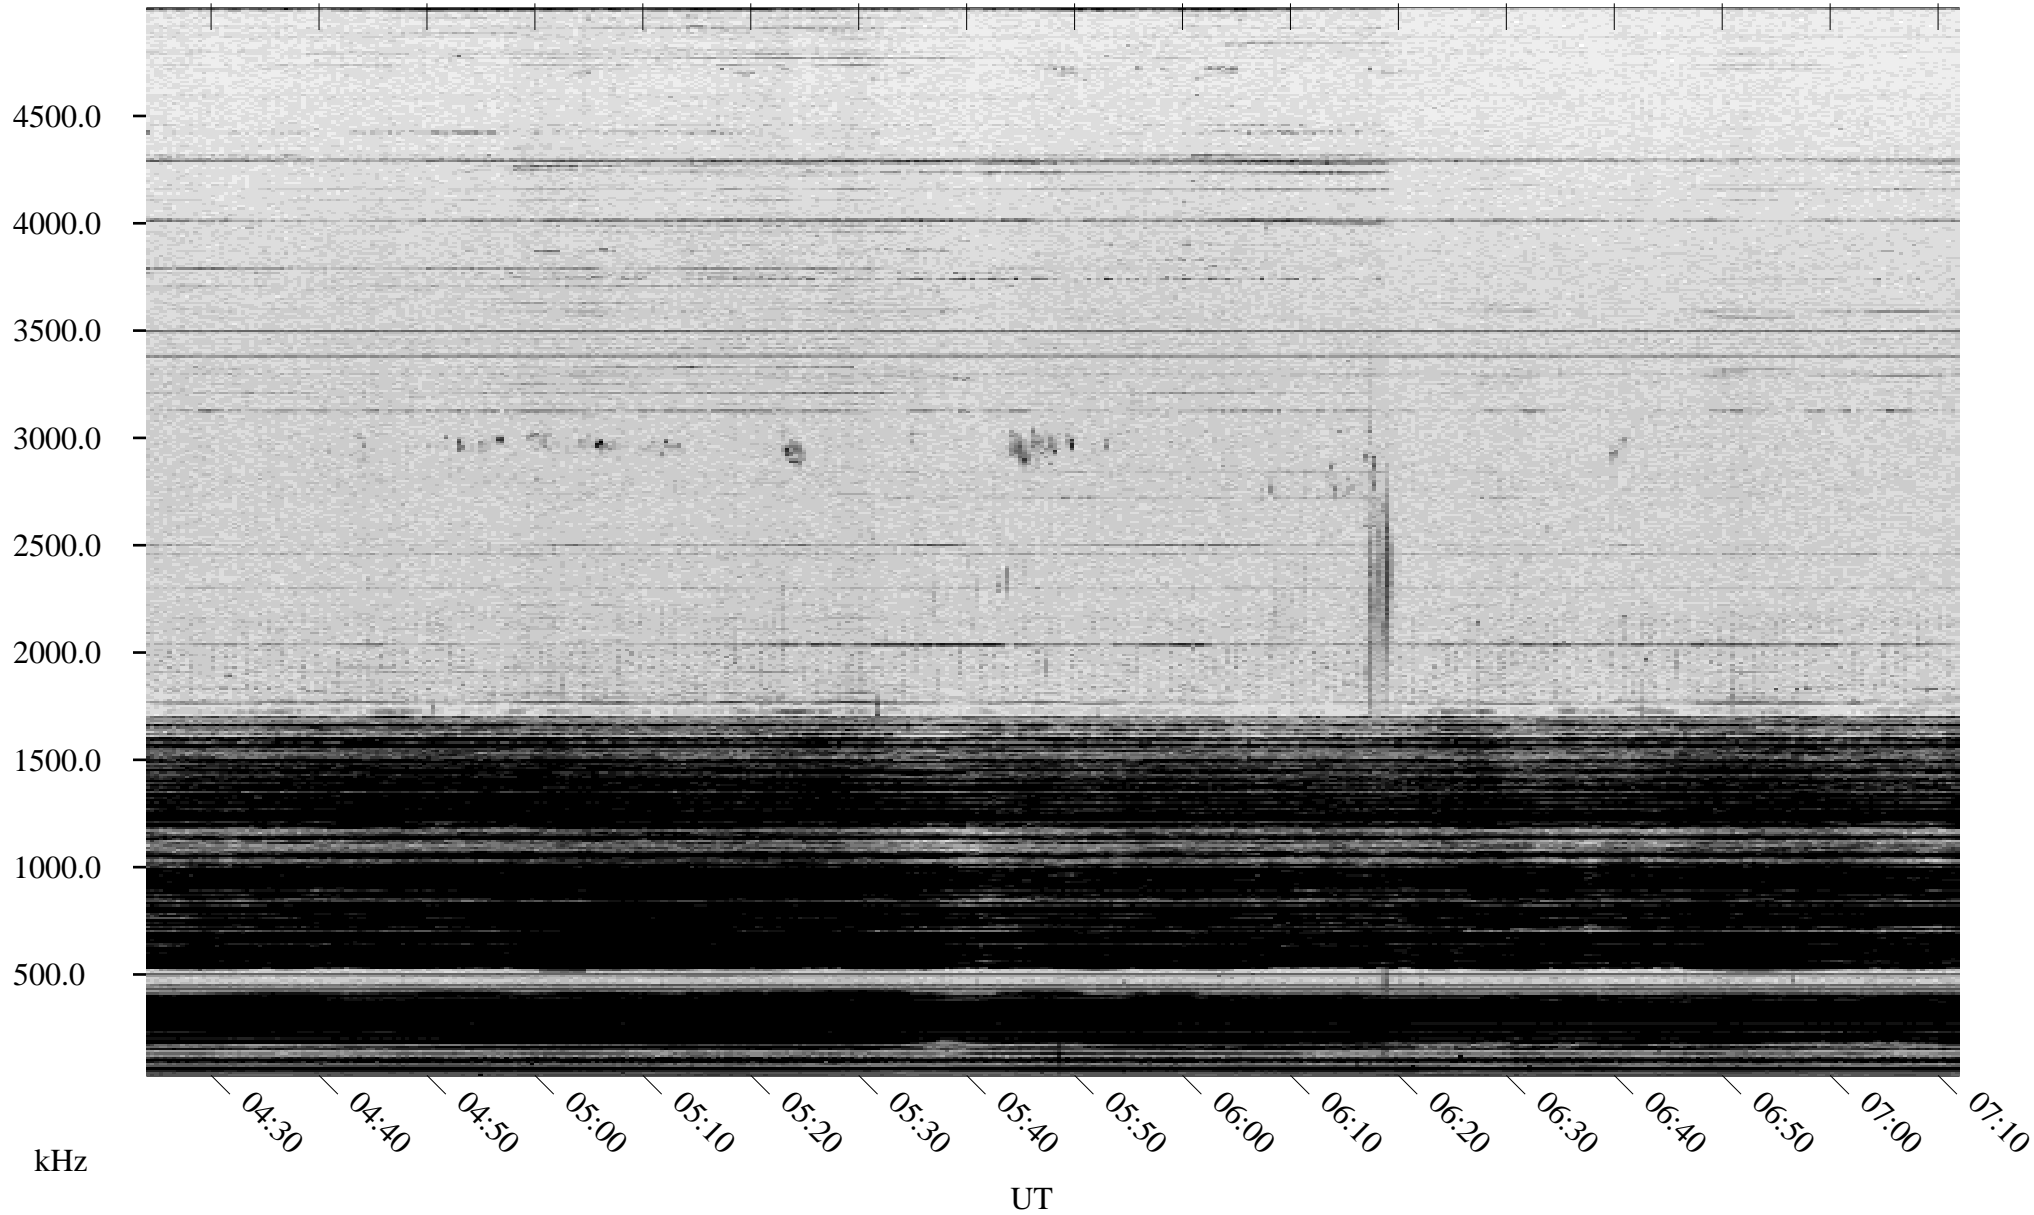

02/11/2004 Churchill, Manitoba

Linear Scale Black = 161 White = 15

ch04042l.r00m max_12

Page 1

02/11/2004 Churchill, Manitoba

Linear Scale Black = 161 White = 15

ch04042l.r00m max_12

Page 2

02/12/2004 Churchill, Manitoba

Linear Scale Black = 161 White = 15

ch04042l.r00m max_12

Page 3

02/12/2004 Churchill, Manitoba

Linear Scale Black = 161 White = 15

ch04042l.r00m max_12

Page 4

02/12/2004 Churchill, Manitoba

Linear Scale Black = 161 White = 15

ch04042l.r00m max_12

Page 5

02/12/2004 Churchill, Manitoba

Linear Scale Black = 161 White = 15

ch04042l.r00m max_12

Page 6

02/12/2004 Churchill, Manitoba

Linear Scale Black = 161 White = 15

ch04042l.r00m max_12

Page 7

02/12/2004 Churchill, Manitoba

Linear Scale Black = 161 White = 15

ch04042l.r00m max_12

Page 8