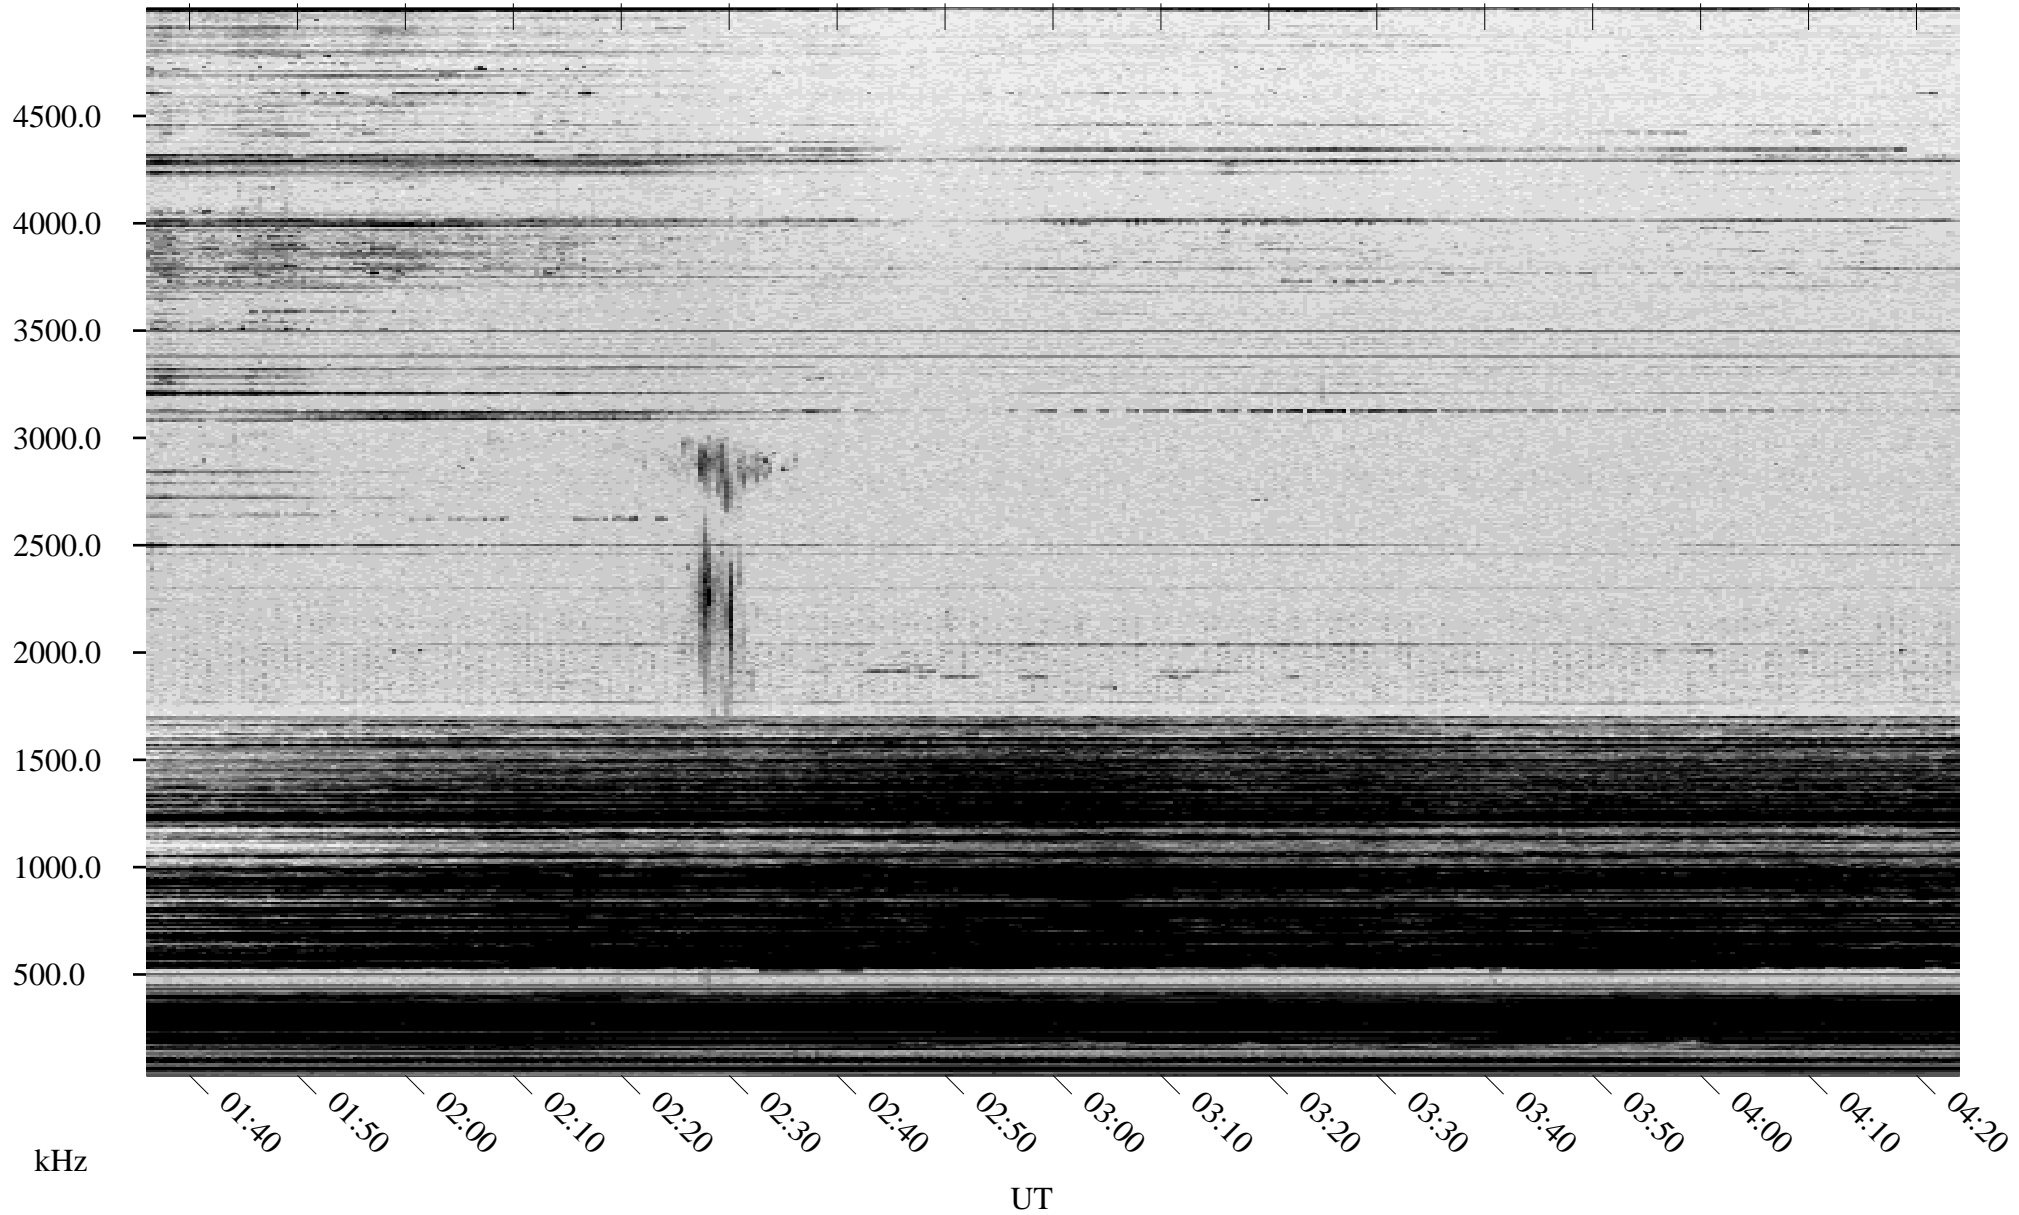

02/11/2004 Churchill, Manitoba

Linear Scale Black = 161 White = 15

ch04042l.r00m max_12

Page 1

02/11/2004 Churchill, Manitoba

Linear Scale Black = 161 White = 15

ch04042l.r00m max_12

Page 2

02/12/2004 Churchill, Manitoba

Linear Scale Black = 161 White = 15

ch04042l.r00m max_12

Page 3

02/12/2004 Churchill, Manitoba

Linear Scale Black = 161 White = 15

ch04042l.r00m max_12

Page 4

02/12/2004 Churchill, Manitoba

Linear Scale Black = 161 White = 15

ch04042l.r00m max_12

Page 5

02/12/2004 Churchill, Manitoba

Linear Scale Black = 161 White = 15

ch04042l.r00m max_12

Page 6

02/12/2004 Churchill, Manitoba

Linear Scale Black = 161 White = 15

ch04042l.r00m max_12

Page 7

02/12/2004 Churchill, Manitoba

Linear Scale Black = 161 White = 15

ch04042l.r00m max_12

Page 8