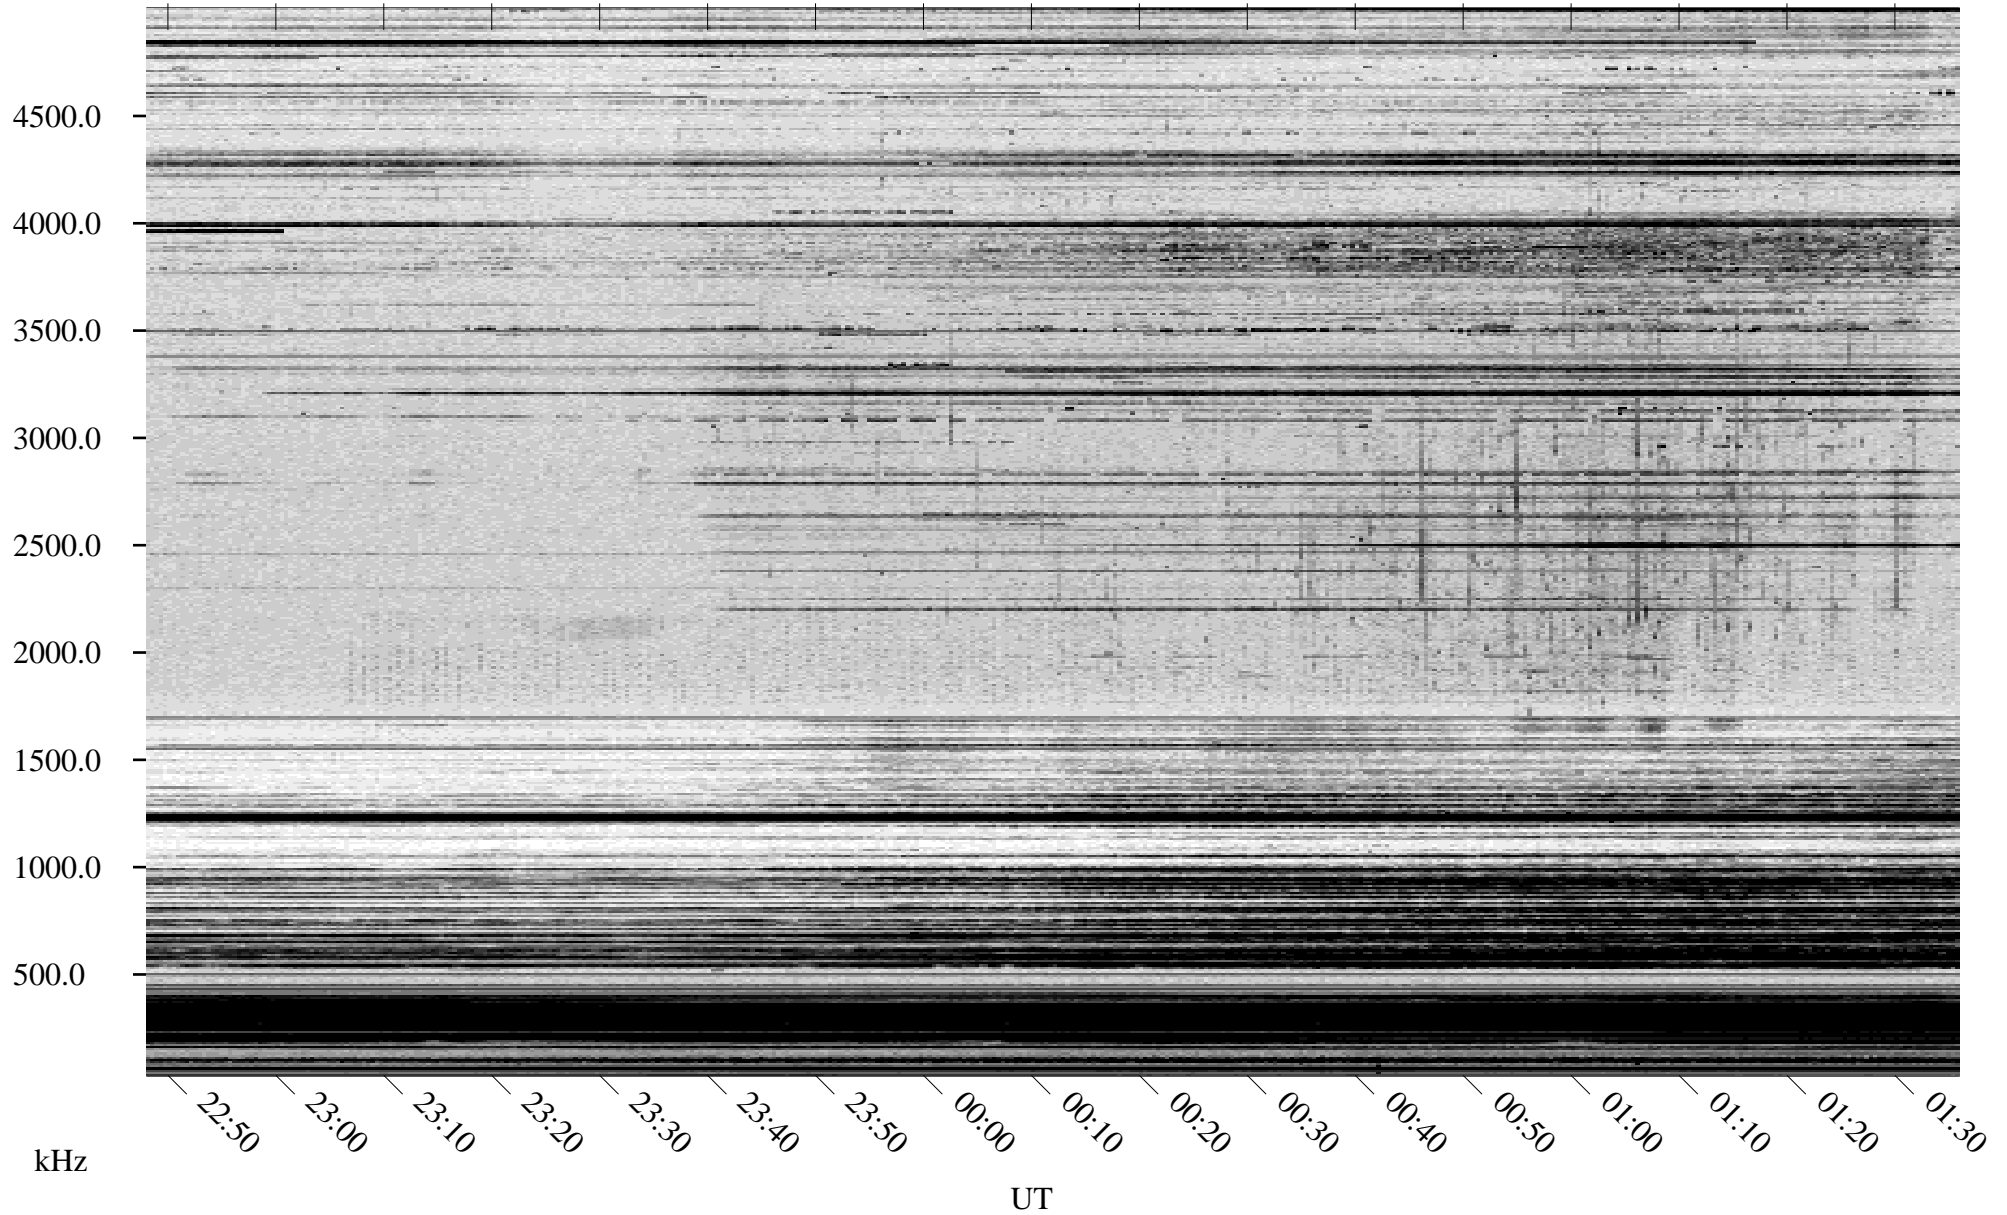

02/11/2004 Churchill, Manitoba

Linear Scale Black = 161 White = 15

ch04042l.r00m max_12

Page 1

02/11/2004 Churchill, Manitoba

Linear Scale Black = 161 White = 15

ch04042l.r00m max_12

Page 2

02/12/2004 Churchill, Manitoba

Linear Scale Black = 161 White = 15

ch04042l.r00m max_12

Page 3

02/12/2004 Churchill, Manitoba

Linear Scale Black = 161 White = 15

ch04042l.r00m max_12

Page 4

02/12/2004 Churchill, Manitoba

Linear Scale Black = 161 White = 15

ch04042l.r00m max_12

Page 5

02/12/2004 Churchill, Manitoba

Linear Scale Black = 161 White = 15

ch04042l.r00m max_12

Page 6

02/12/2004 Churchill, Manitoba

Linear Scale Black = 161 White = 15

ch04042l.r00m max_12

Page 7

02/12/2004 Churchill, Manitoba

Linear Scale Black = 161 White = 15

ch04042l.r00m max_12

Page 8