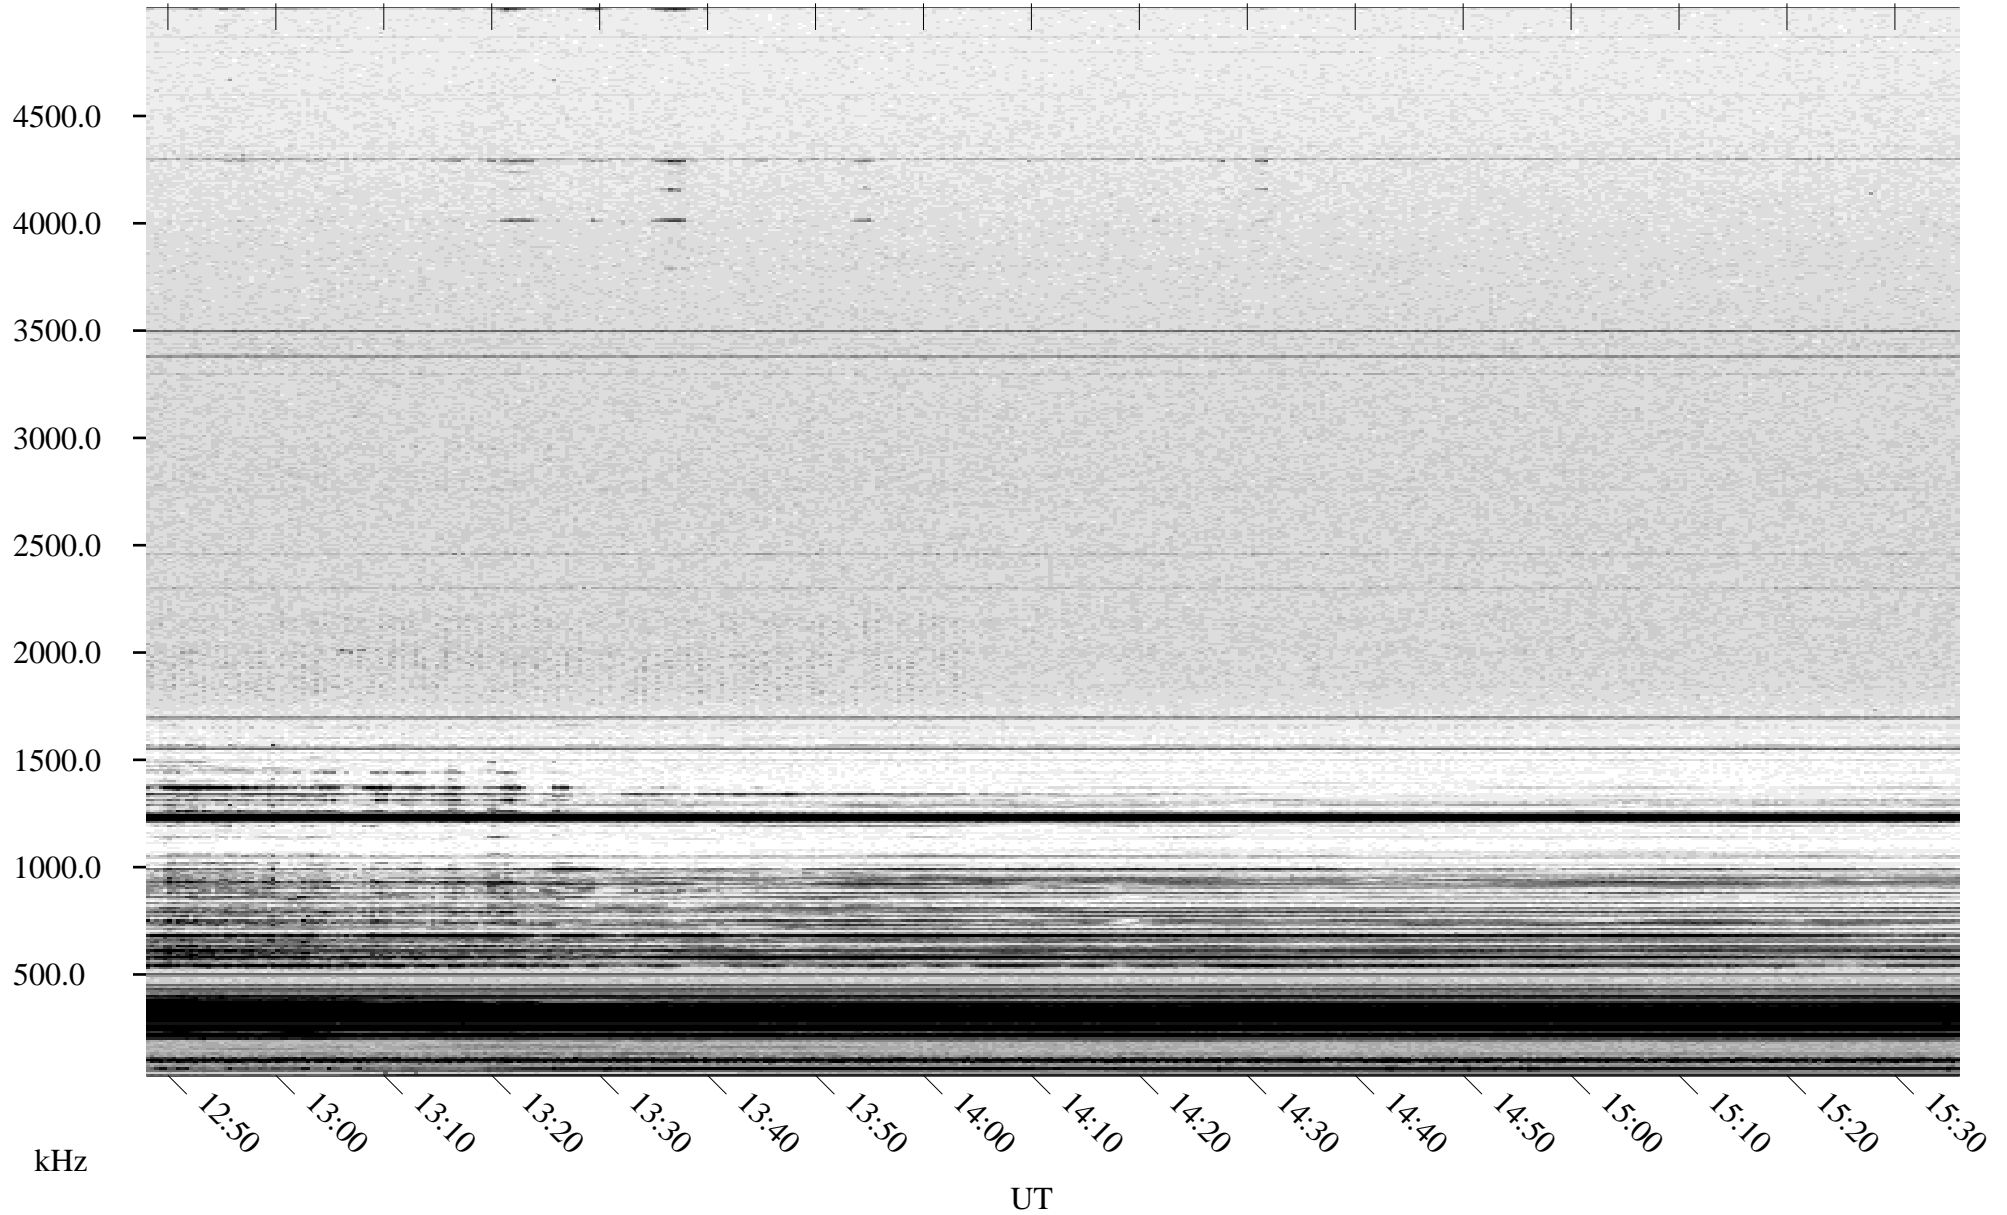

02/11/2004 Churchill, Manitoba

Linear Scale Black = 161 White = 15

ch04042l.r00m max_12

Page 1

02/11/2004 Churchill, Manitoba

Linear Scale Black = 161 White = 15

ch04042l.r00m max_12

Page 2

02/12/2004 Churchill, Manitoba

Linear Scale Black = 161 White = 15

ch04042l.r00m max_12

Page 3

02/12/2004 Churchill, Manitoba

Linear Scale Black = 161 White = 15

ch04042l.r00m max_12

Page 4

02/12/2004 Churchill, Manitoba

Linear Scale Black = 161 White = 15

ch04042l.r00m max_12

Page 5

02/12/2004 Churchill, Manitoba

Linear Scale Black = 161 White = 15

ch04042l.r00m max_12

Page 6

02/12/2004 Churchill, Manitoba

Linear Scale Black = 161 White = 15

ch04042l.r00m max_12

Page 7

02/12/2004 Churchill, Manitoba

Linear Scale Black = 161 White = 15

ch04042l.r00m max_12

Page 8