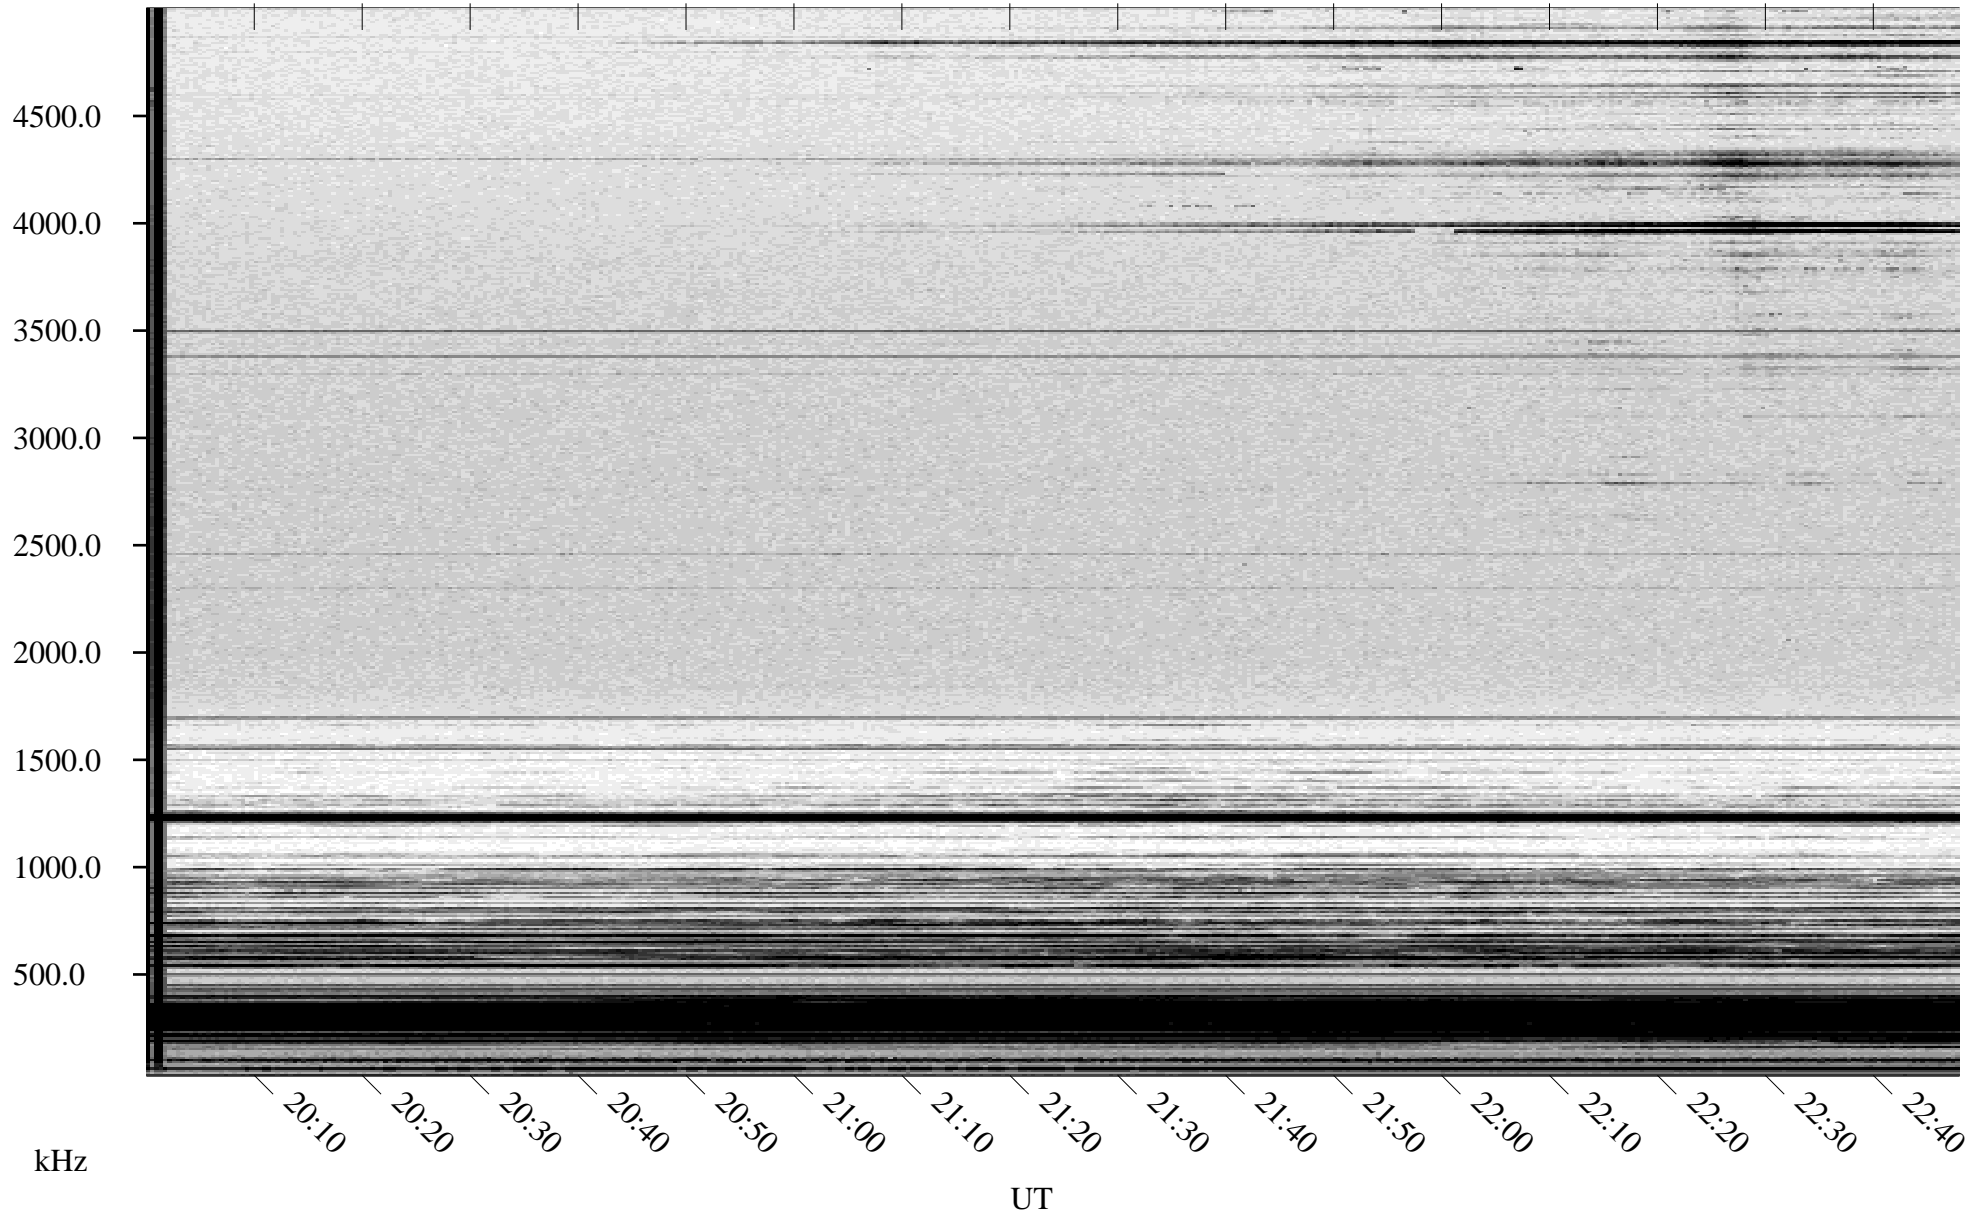

02/11/2004 Churchill, Manitoba

Linear Scale Black = 161 White = 15

ch04042l.r00m max_12

Page 1

02/11/2004 Churchill, Manitoba

Linear Scale Black = 161 White = 15

ch04042l.r00m max_12

Page 2

02/12/2004 Churchill, Manitoba

Linear Scale Black = 161 White = 15

ch04042l.r00m max_12

Page 3

02/12/2004 Churchill, Manitoba

Linear Scale Black = 161 White = 15

ch04042l.r00m max_12

Page 4

02/12/2004 Churchill, Manitoba

Linear Scale Black = 161 White = 15

ch04042l.r00m max_12

Page 5

02/12/2004 Churchill, Manitoba

Linear Scale Black = 161 White = 15

ch04042l.r00m max_12

Page 6

02/12/2004 Churchill, Manitoba

Linear Scale Black = 161 White = 15

ch04042l.r00m max_12

Page 7

02/12/2004 Churchill, Manitoba

Linear Scale Black = 161 White = 15

ch04042l.r00m max_12

Page 8