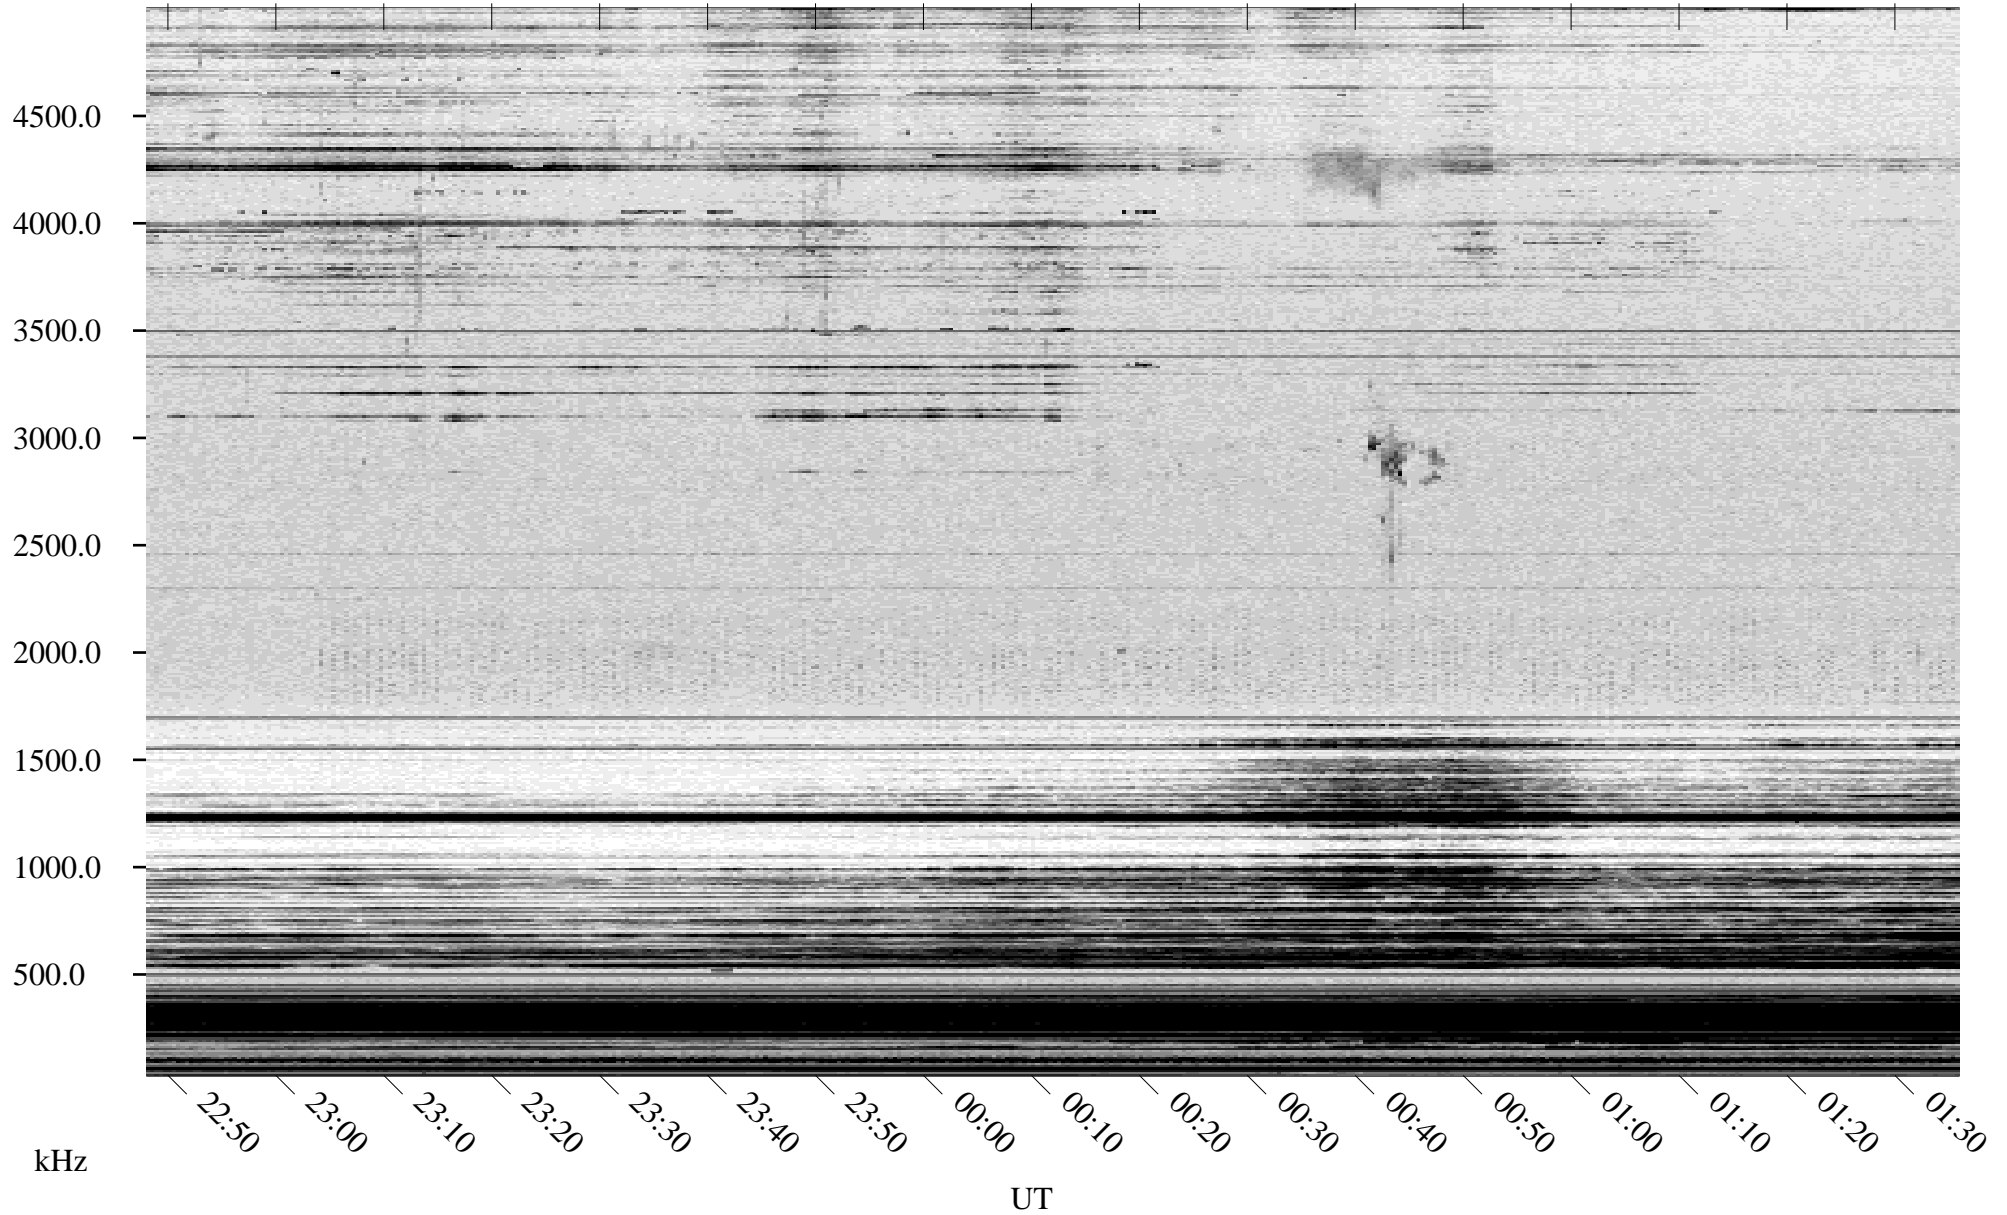

02/12/2004 Churchill, Manitoba

Linear Scale Black = 161 White = 15

ch04043l.r00m max_12

Page 1

02/12/2004 Churchill, Manitoba

Linear Scale Black = 161 White = 15

ch04043l.r00m max_12

Page 2

02/13/2004 Churchill, Manitoba

Linear Scale Black = 161 White = 15

ch04043l.r00m max_12

Page 3

02/13/2004 Churchill, Manitoba

Linear Scale Black = 161 White = 15

ch04043l.r00m max_12

Page 4

02/13/2004 Churchill, Manitoba

Linear Scale Black = 161 White = 15

ch04043l.r00m max_12

Page 5

02/13/2004 Churchill, Manitoba

Linear Scale Black = 161 White = 15

ch04043l.r00m max_12

Page 6

02/13/2004 Churchill, Manitoba

Linear Scale Black = 161 White = 15

ch04043l.r00m max_12

Page 7

02/13/2004 Churchill, Manitoba

Linear Scale Black = 161 White = 15

ch04043l.r00m max_12