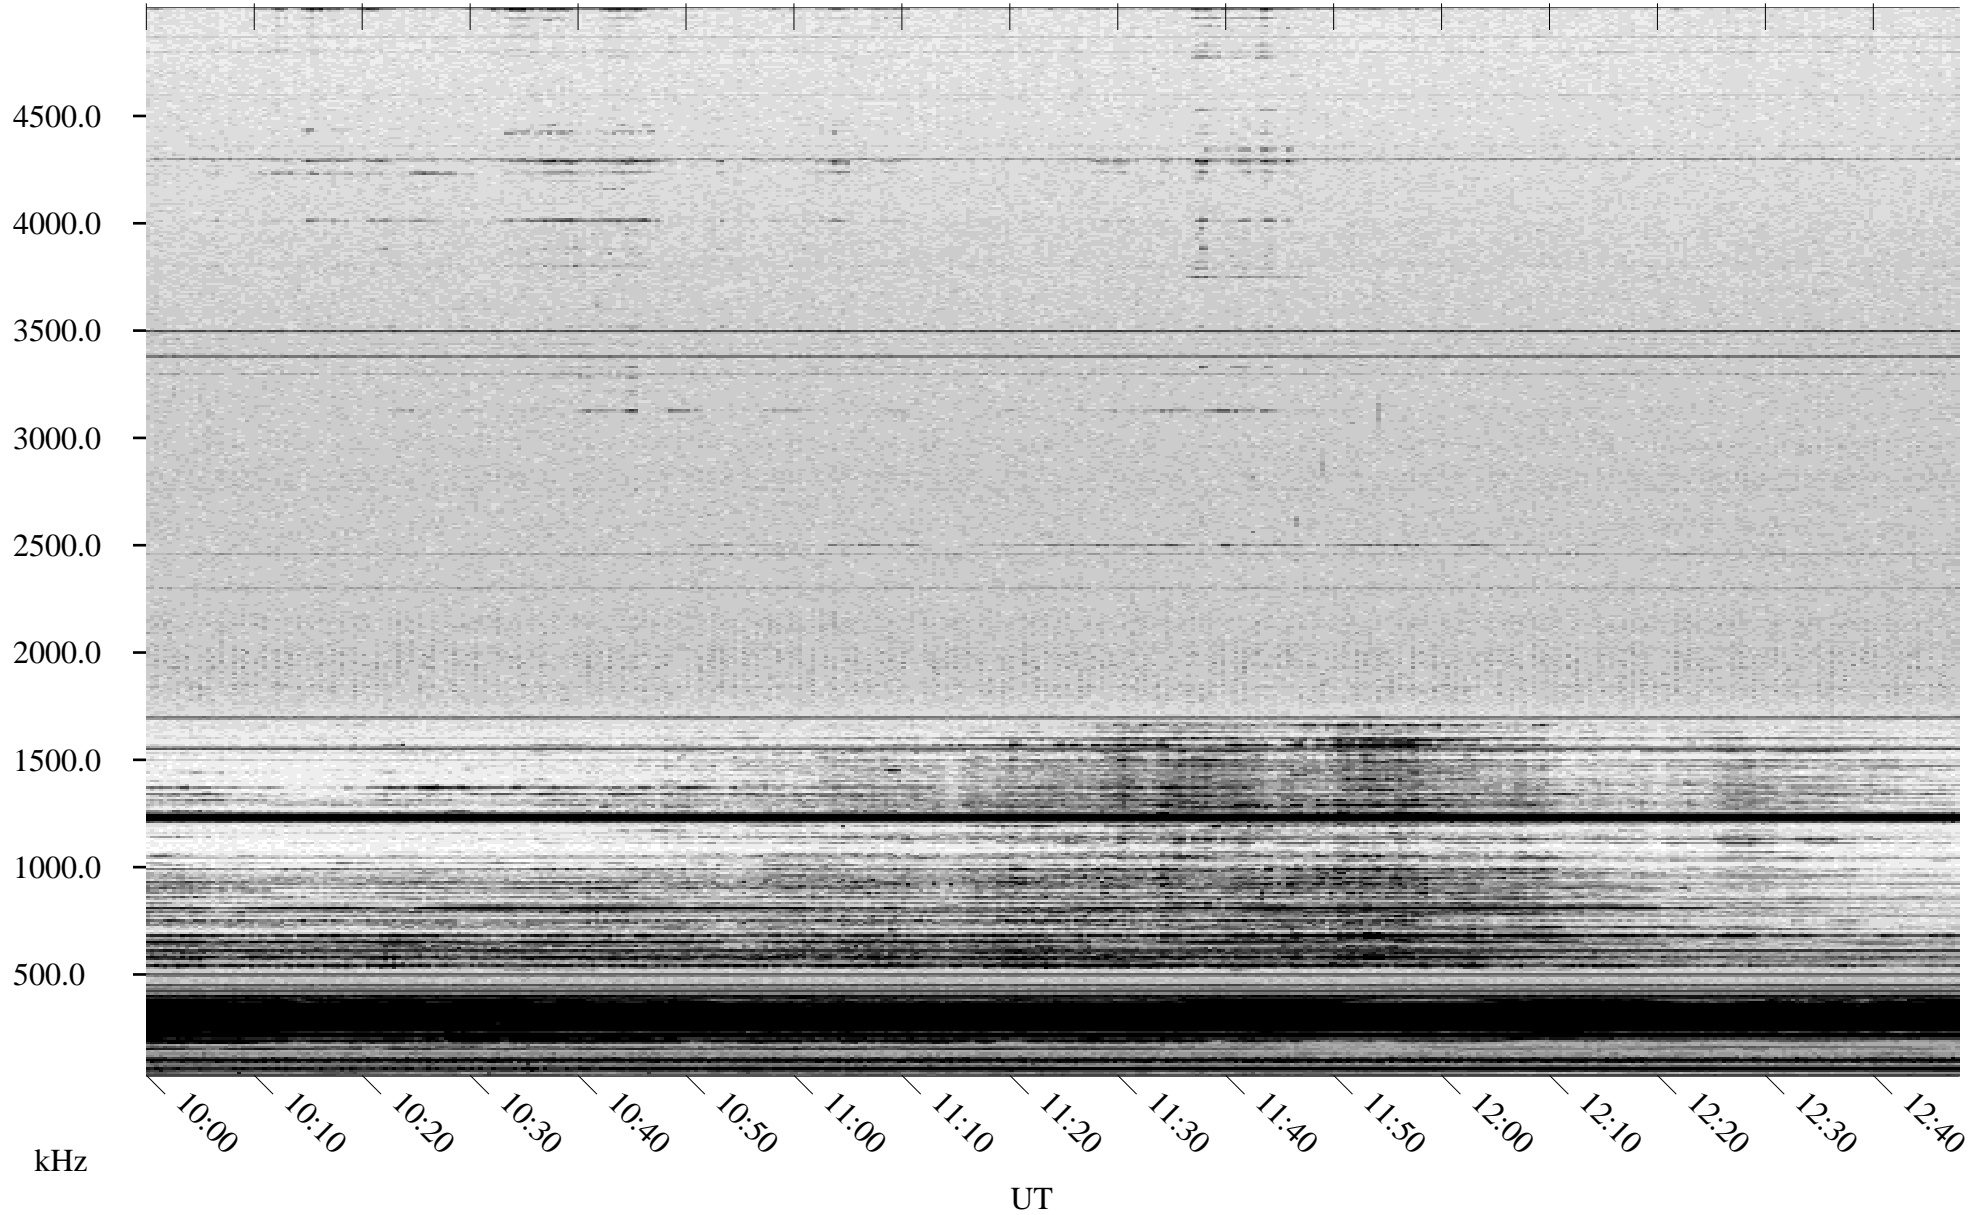

02/12/2004 Churchill, Manitoba

Linear Scale Black = 161 White = 15

ch04043l.r00m max_12

Page 1

02/12/2004 Churchill, Manitoba

Linear Scale Black = 161 White = 15

ch04043l.r00m max_12

Page 2

02/13/2004 Churchill, Manitoba

Linear Scale Black = 161 White = 15

ch04043l.r00m max_12

Page 3

02/13/2004 Churchill, Manitoba

Linear Scale Black = 161 White = 15

ch04043l.r00m max_12

Page 4

02/13/2004 Churchill, Manitoba

Linear Scale Black = 161 White = 15

ch04043l.r00m max_12

Page 5

02/13/2004 Churchill, Manitoba

Linear Scale Black = 161 White = 15

ch04043l.r00m max_12

Page 6

02/13/2004 Churchill, Manitoba

Linear Scale Black = 161 White = 15

ch04043l.r00m max_12

Page 7

02/13/2004 Churchill, Manitoba

Linear Scale Black = 161 White = 15

ch04043l.r00m max_12