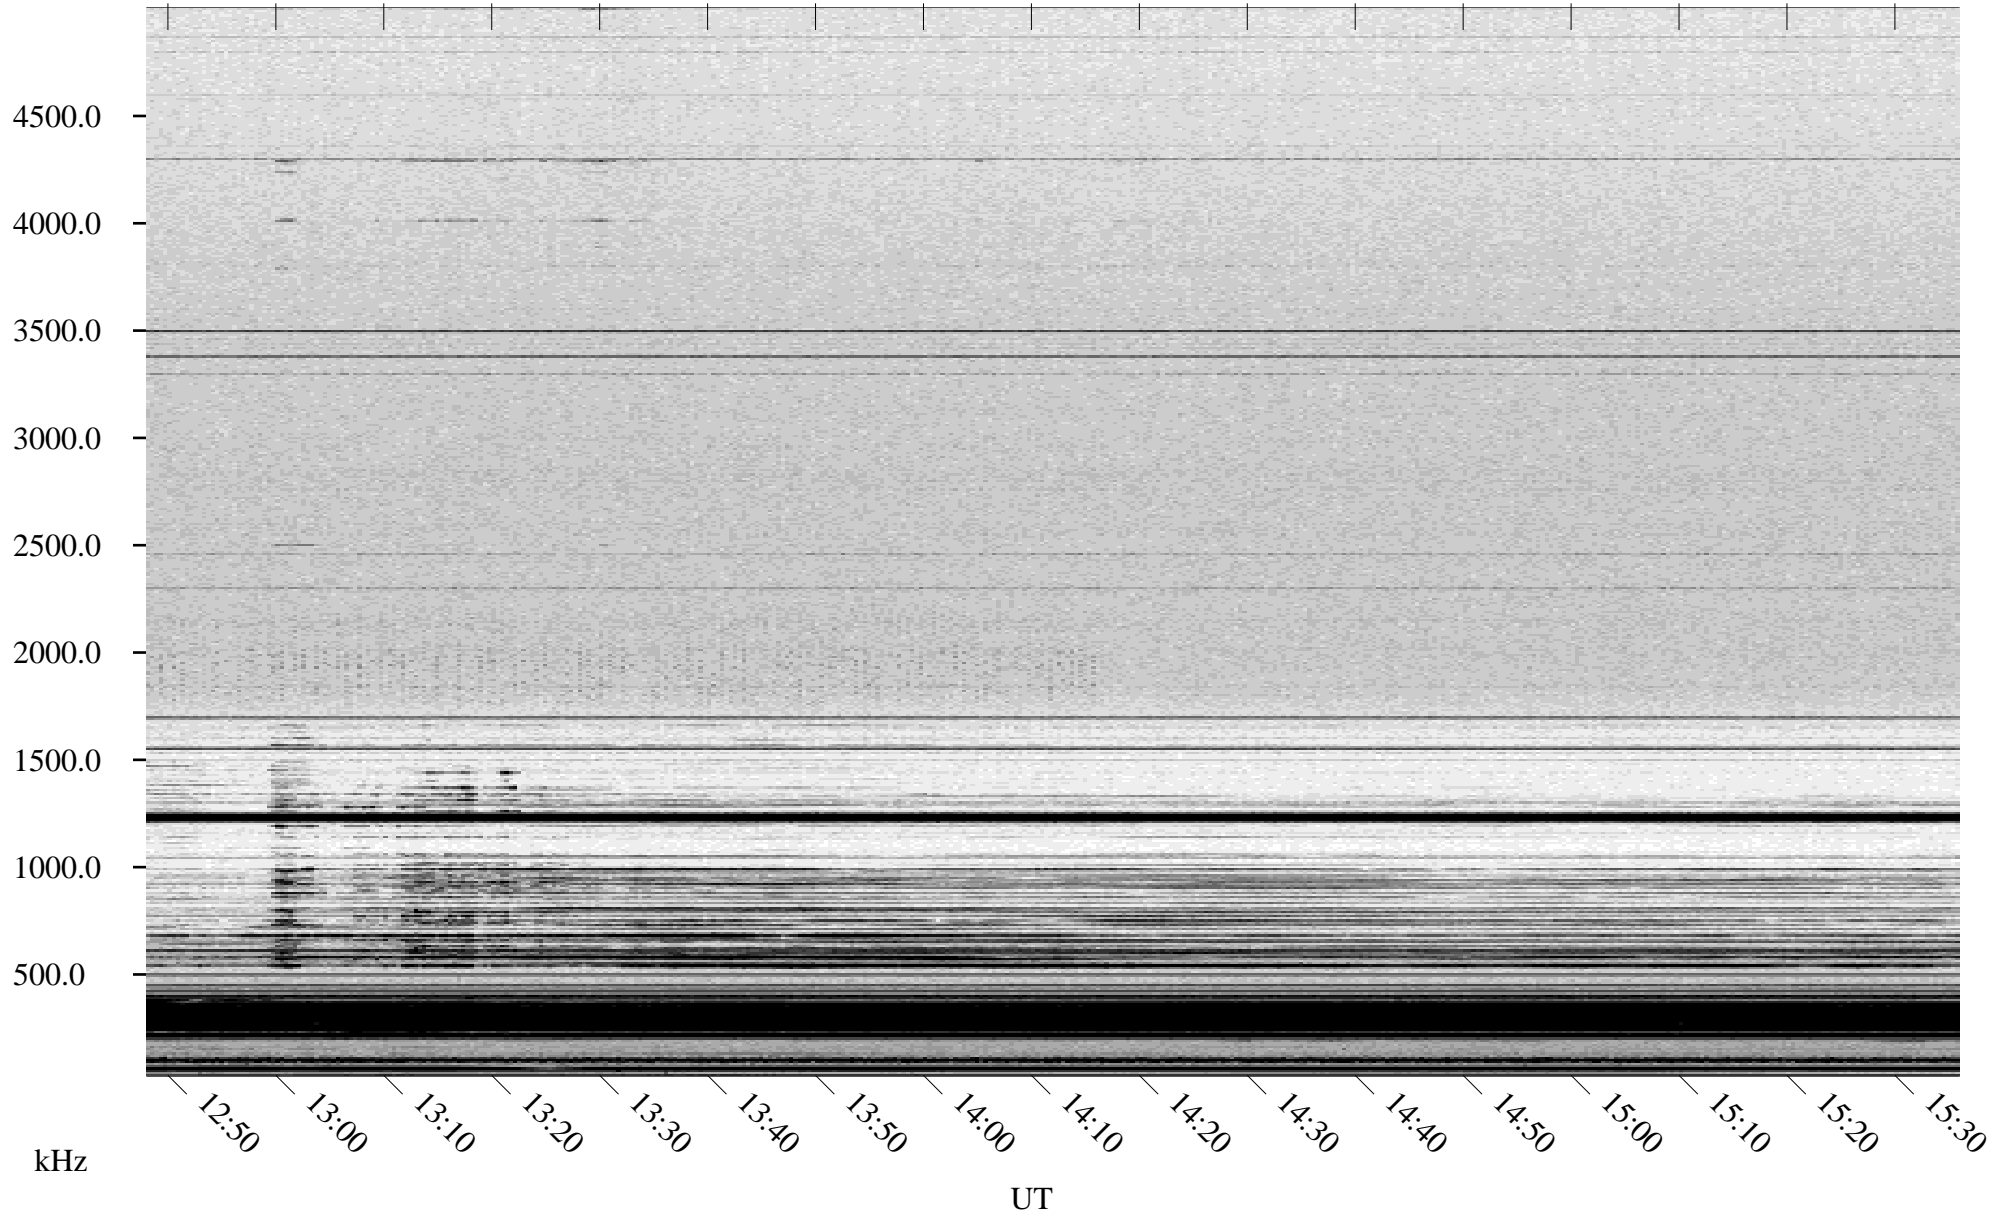

02/12/2004 Churchill, Manitoba

Linear Scale Black = 161 White = 15

ch04043l.r00m max_12

Page 1

02/12/2004 Churchill, Manitoba

Linear Scale Black = 161 White = 15

ch04043l.r00m max_12

Page 2

02/13/2004 Churchill, Manitoba

Linear Scale Black = 161 White = 15

ch04043l.r00m max_12

Page 3

02/13/2004 Churchill, Manitoba

Linear Scale Black = 161 White = 15

ch04043l.r00m max_12

Page 4

02/13/2004 Churchill, Manitoba

Linear Scale Black = 161 White = 15

ch04043l.r00m max_12

Page 5

02/13/2004 Churchill, Manitoba

Linear Scale Black = 161 White = 15

ch04043l.r00m max_12

Page 6

02/13/2004 Churchill, Manitoba

Linear Scale Black = 161 White = 15

ch04043l.r00m max_12

Page 7

02/13/2004 Churchill, Manitoba

Linear Scale Black = 161 White = 15

ch04043l.r00m max_12