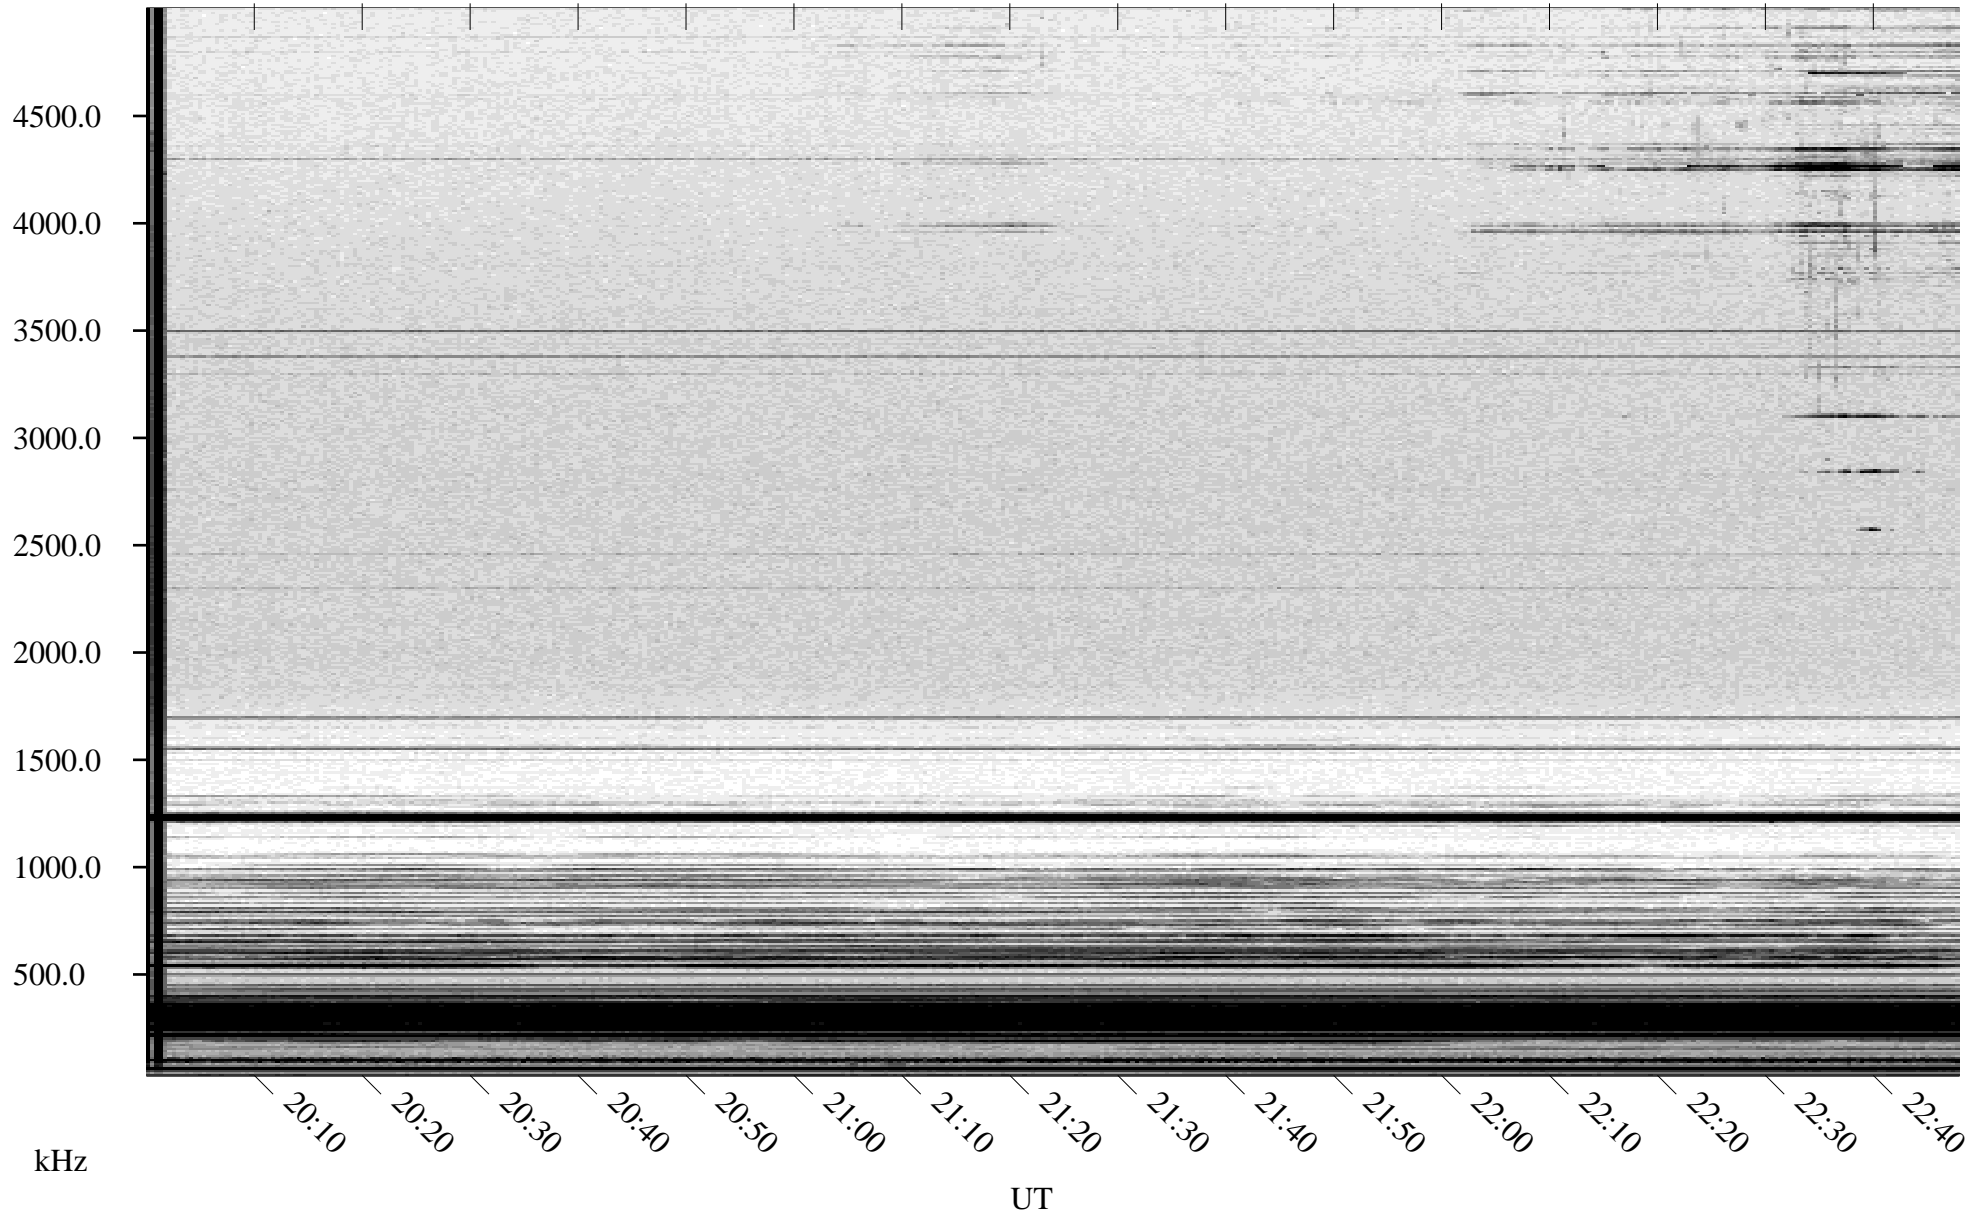

02/12/2004 Churchill, Manitoba

Linear Scale Black = 161 White = 15

ch04043l.r00m max_12

Page 1

02/12/2004 Churchill, Manitoba

Linear Scale Black = 161 White = 15

ch04043l.r00m max_12

Page 2

02/13/2004 Churchill, Manitoba

Linear Scale Black = 161 White = 15

ch04043l.r00m max_12

Page 3

02/13/2004 Churchill, Manitoba

Linear Scale Black = 161 White = 15

ch04043l.r00m max_12

Page 4

02/13/2004 Churchill, Manitoba

Linear Scale Black = 161 White = 15

ch04043l.r00m max_12

Page 5

02/13/2004 Churchill, Manitoba

Linear Scale Black = 161 White = 15

ch04043l.r00m max_12

Page 6

02/13/2004 Churchill, Manitoba

Linear Scale Black = 161 White = 15

ch04043l.r00m max_12

Page 7

02/13/2004 Churchill, Manitoba

Linear Scale Black = 161 White = 15

ch04043l.r00m max_12