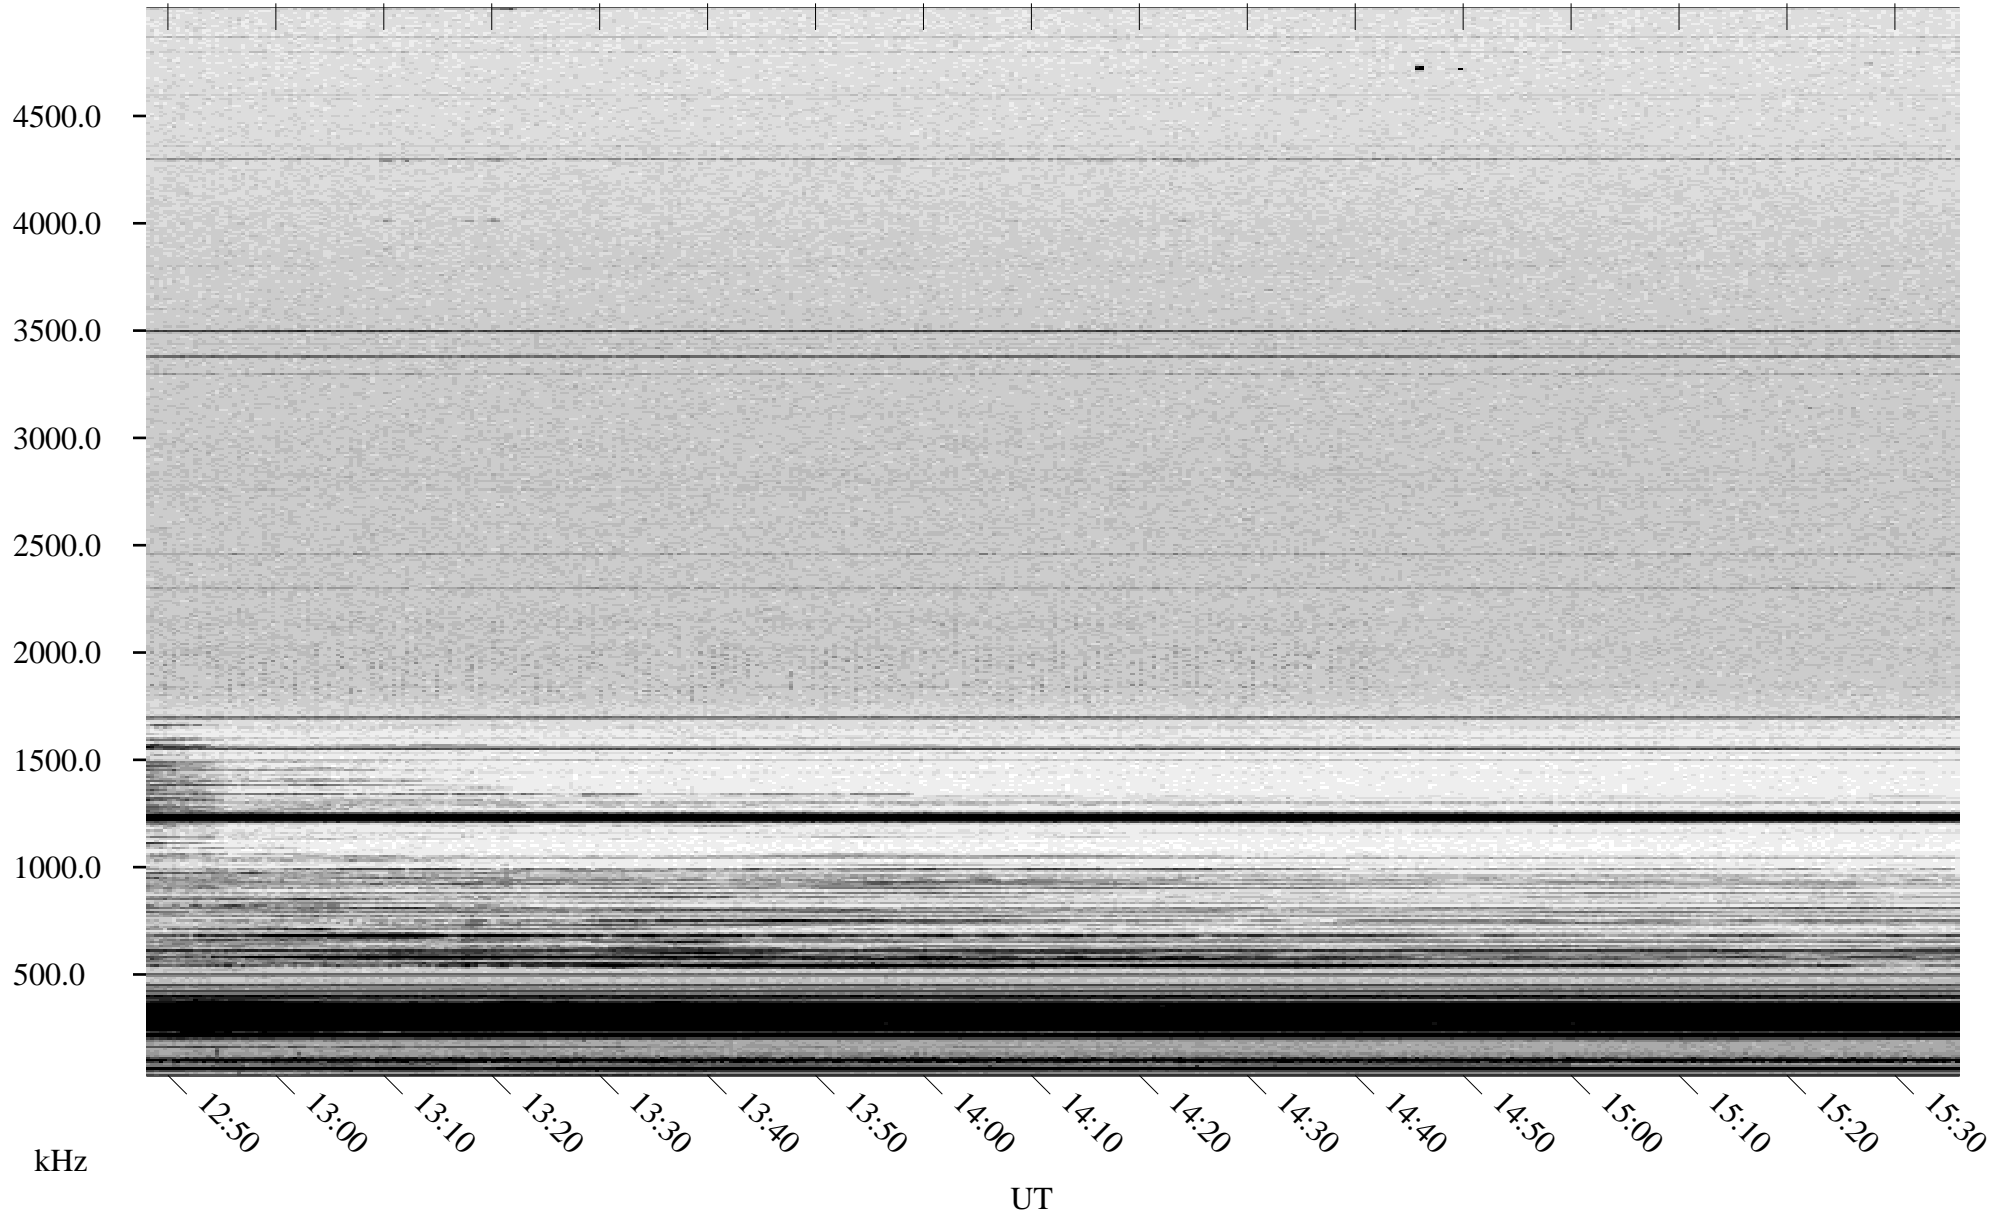

02/13/2004 Churchill, Manitoba

Linear Scale Black = 161 White = 15

ch04044l.r00m max_12

Page 1

02/13/2004 Churchill, Manitoba

Linear Scale Black = 161 White = 15

ch04044l.r00m max_12

Page 2

02/14/2004 Churchill, Manitoba

Linear Scale Black = 161 White = 15

ch04044l.r00m max_12

Page 3

02/14/2004 Churchill, Manitoba

Linear Scale Black = 161 White = 15

ch040441.r00m max_12

Page 4

02/14/2004 Churchill, Manitoba

Linear Scale Black = 161 White = 15

ch040441.r00m max_12

Page 5

02/14/2004 Churchill, Manitoba

Linear Scale Black = 161 White = 15

ch04044l.r00m max_12

Page 6

02/14/2004 Churchill, Manitoba

Linear Scale Black = 161 White = 15

ch04044l.r00m max_12

Page 7

02/14/2004 Churchill, Manitoba

Linear Scale Black = 161 White = 15

ch04044l.r00m max_12