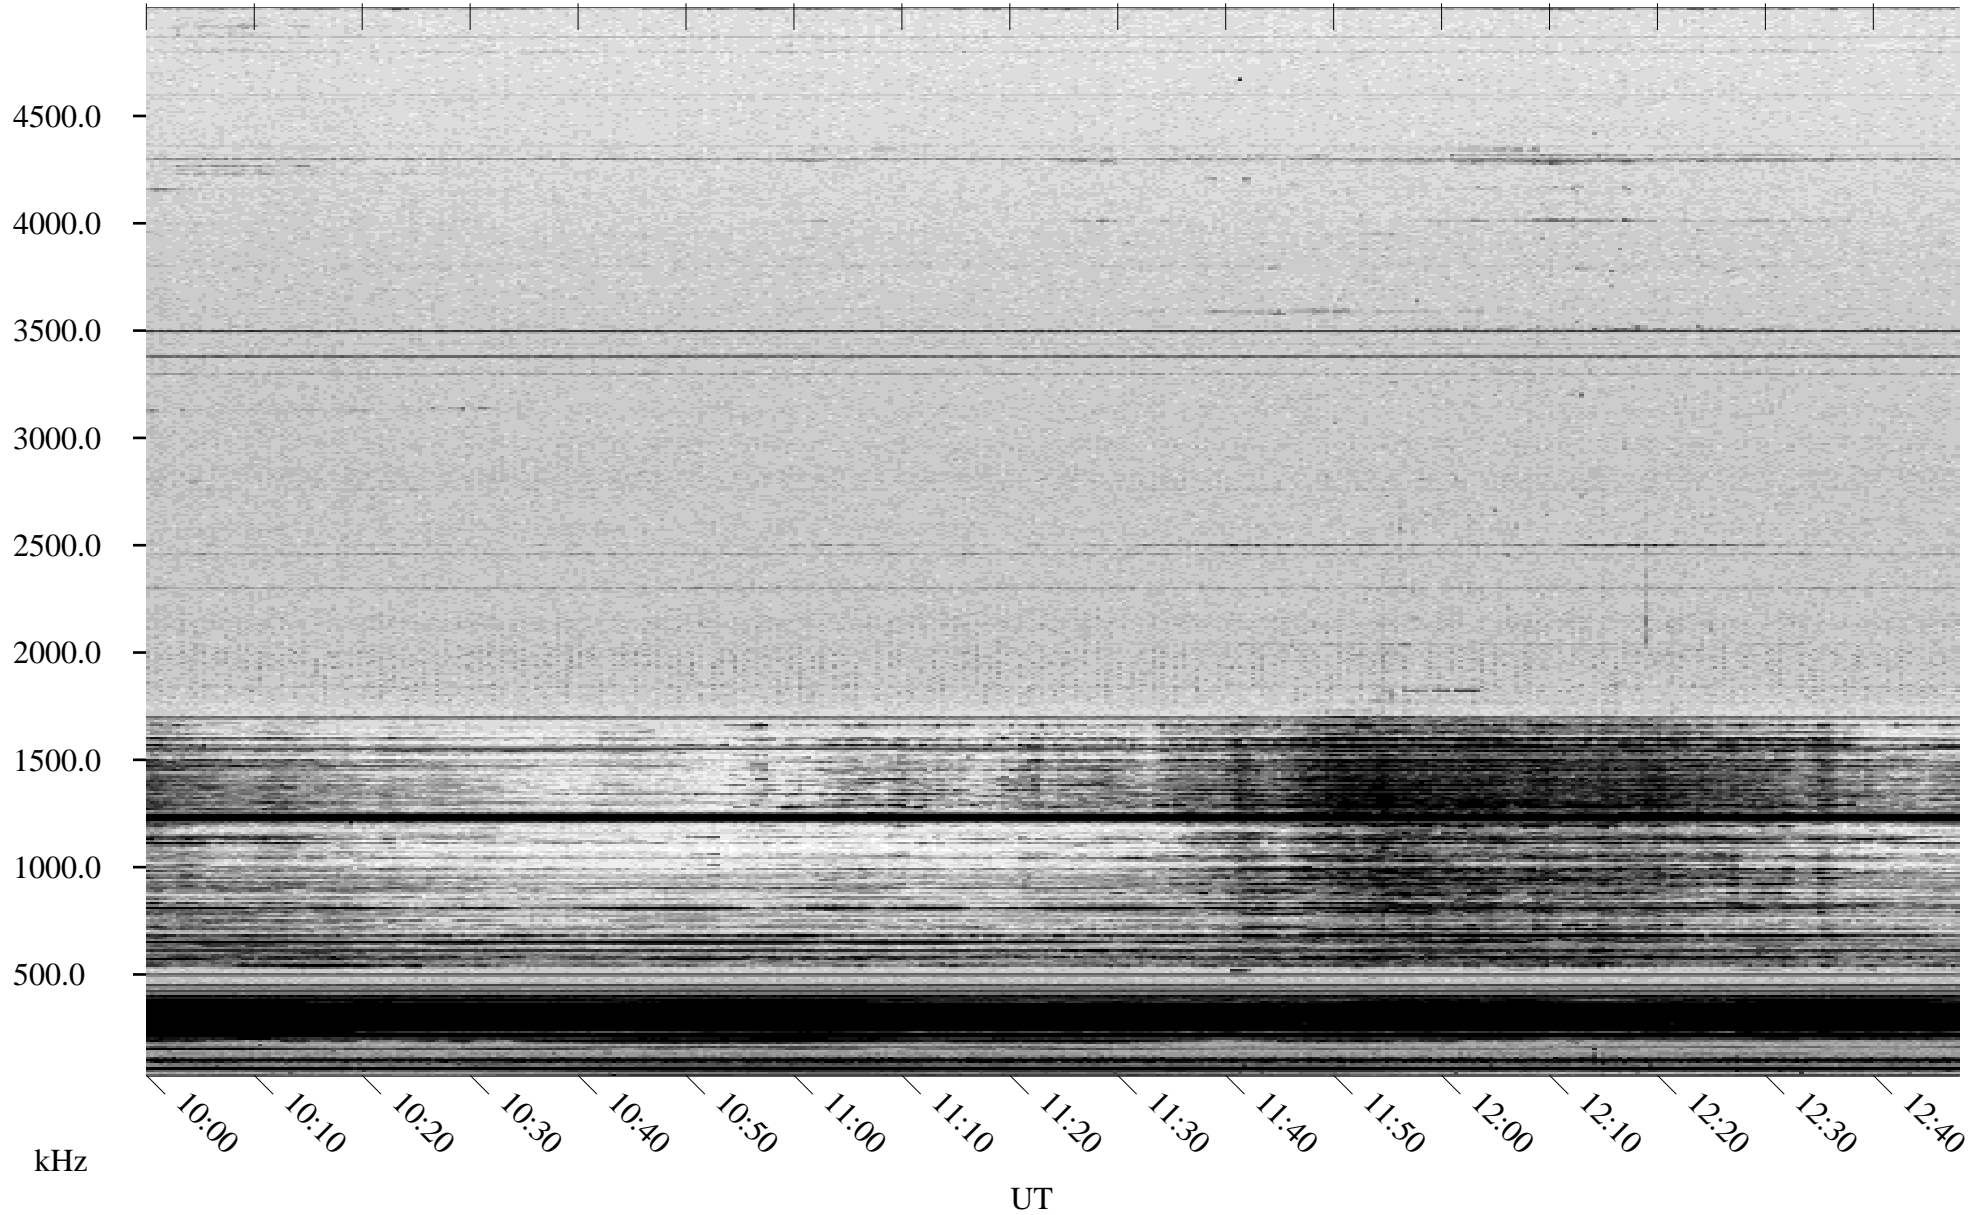

02/13/2004 Churchill, Manitoba

Linear Scale Black = 161 White = 15

ch04044l.r00m max_12

Page 1

02/13/2004 Churchill, Manitoba

Linear Scale Black = 161 White = 15

ch04044l.r00m max_12

Page 2

02/14/2004 Churchill, Manitoba

Linear Scale Black = 161 White = 15

ch04044l.r00m max_12

Page 3

02/14/2004 Churchill, Manitoba

Linear Scale Black = 161 White = 15

ch040441.r00m max_12

Page 4

02/14/2004 Churchill, Manitoba

Linear Scale Black = 161 White = 15

ch040441.r00m max_12

Page 5

02/14/2004 Churchill, Manitoba

Linear Scale Black = 161 White = 15

ch04044l.r00m max_12

Page 6

02/14/2004 Churchill, Manitoba

Linear Scale Black = 161 White = 15

ch04044l.r00m max_12

Page 7

02/14/2004 Churchill, Manitoba

Linear Scale Black = 161 White = 15

ch04044l.r00m max_12