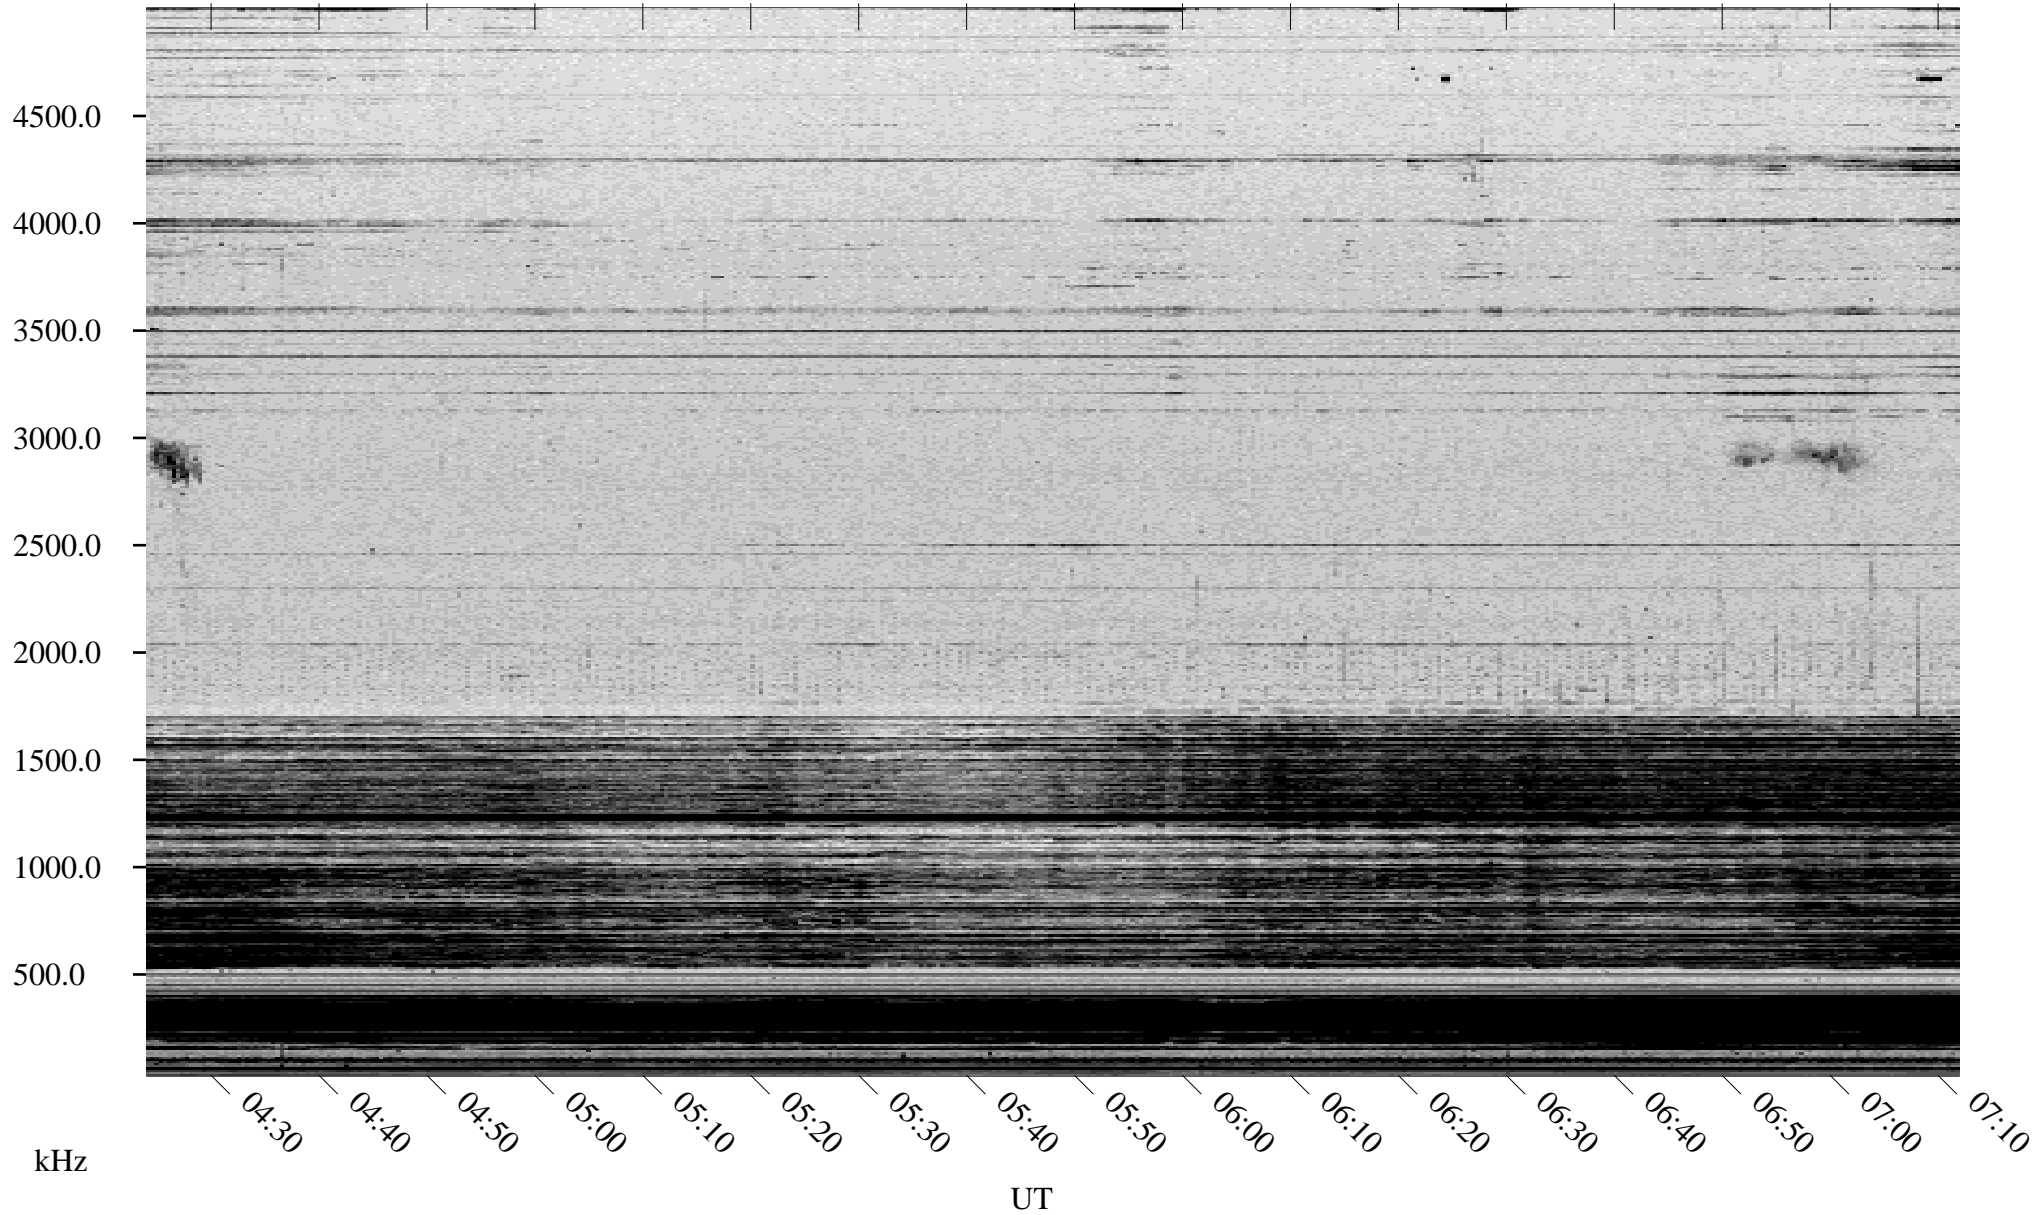

02/13/2004 Churchill, Manitoba

Linear Scale Black = 161 White = 15

ch04044l.r00m max_12

Page 1

02/13/2004 Churchill, Manitoba

Linear Scale Black = 161 White = 15

ch04044l.r00m max_12

Page 2

02/14/2004 Churchill, Manitoba

Linear Scale Black = 161 White = 15

ch04044l.r00m max_12

Page 3

02/14/2004 Churchill, Manitoba

Linear Scale Black = 161 White = 15

ch040441.r00m max_12

Page 4

02/14/2004 Churchill, Manitoba

Linear Scale Black = 161 White = 15

ch040441.r00m max_12

Page 5

02/14/2004 Churchill, Manitoba

Linear Scale Black = 161 White = 15

ch04044l.r00m max_12

Page 6

02/14/2004 Churchill, Manitoba

Linear Scale Black = 161 White = 15

ch04044l.r00m max_12

Page 7

02/14/2004 Churchill, Manitoba

Linear Scale Black = 161 White = 15

ch04044l.r00m max_12