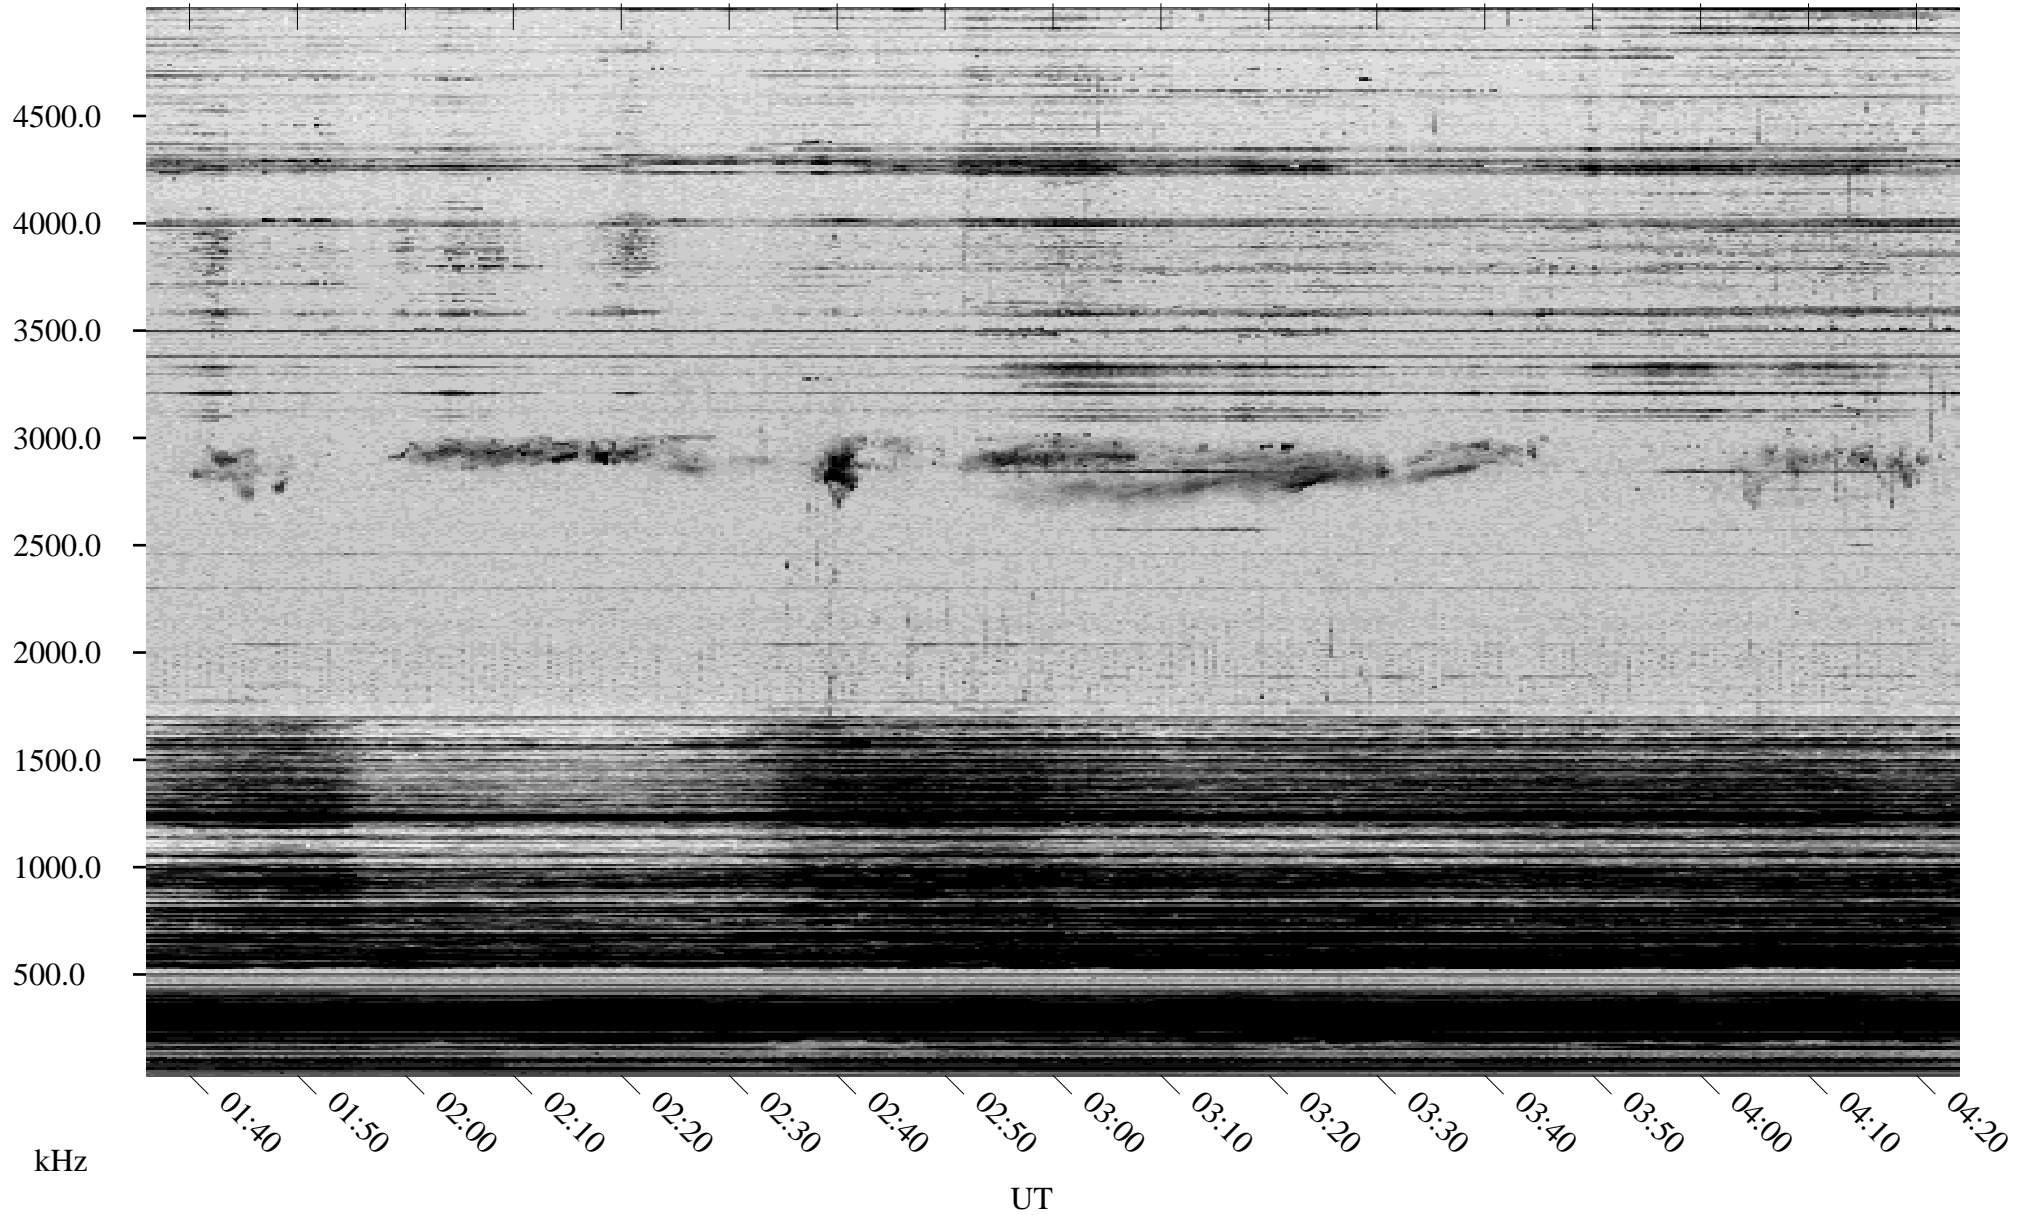

02/13/2004 Churchill, Manitoba

Linear Scale Black = 161 White = 15

ch04044l.r00m max_12

Page 1

02/13/2004 Churchill, Manitoba

Linear Scale Black = 161 White = 15

ch04044l.r00m max_12

Page 2

02/14/2004 Churchill, Manitoba

Linear Scale Black = 161 White = 15

ch04044l.r00m max_12

Page 3

02/14/2004 Churchill, Manitoba

Linear Scale Black = 161 White = 15

ch040441.r00m max_12

Page 4

02/14/2004 Churchill, Manitoba

Linear Scale Black = 161 White = 15

ch040441.r00m max_12

Page 5

02/14/2004 Churchill, Manitoba

Linear Scale Black = 161 White = 15

ch04044l.r00m max_12

Page 6

02/14/2004 Churchill, Manitoba

Linear Scale Black = 161 White = 15

ch04044l.r00m max_12

Page 7

02/14/2004 Churchill, Manitoba

Linear Scale Black = 161 White = 15

ch04044l.r00m max_12