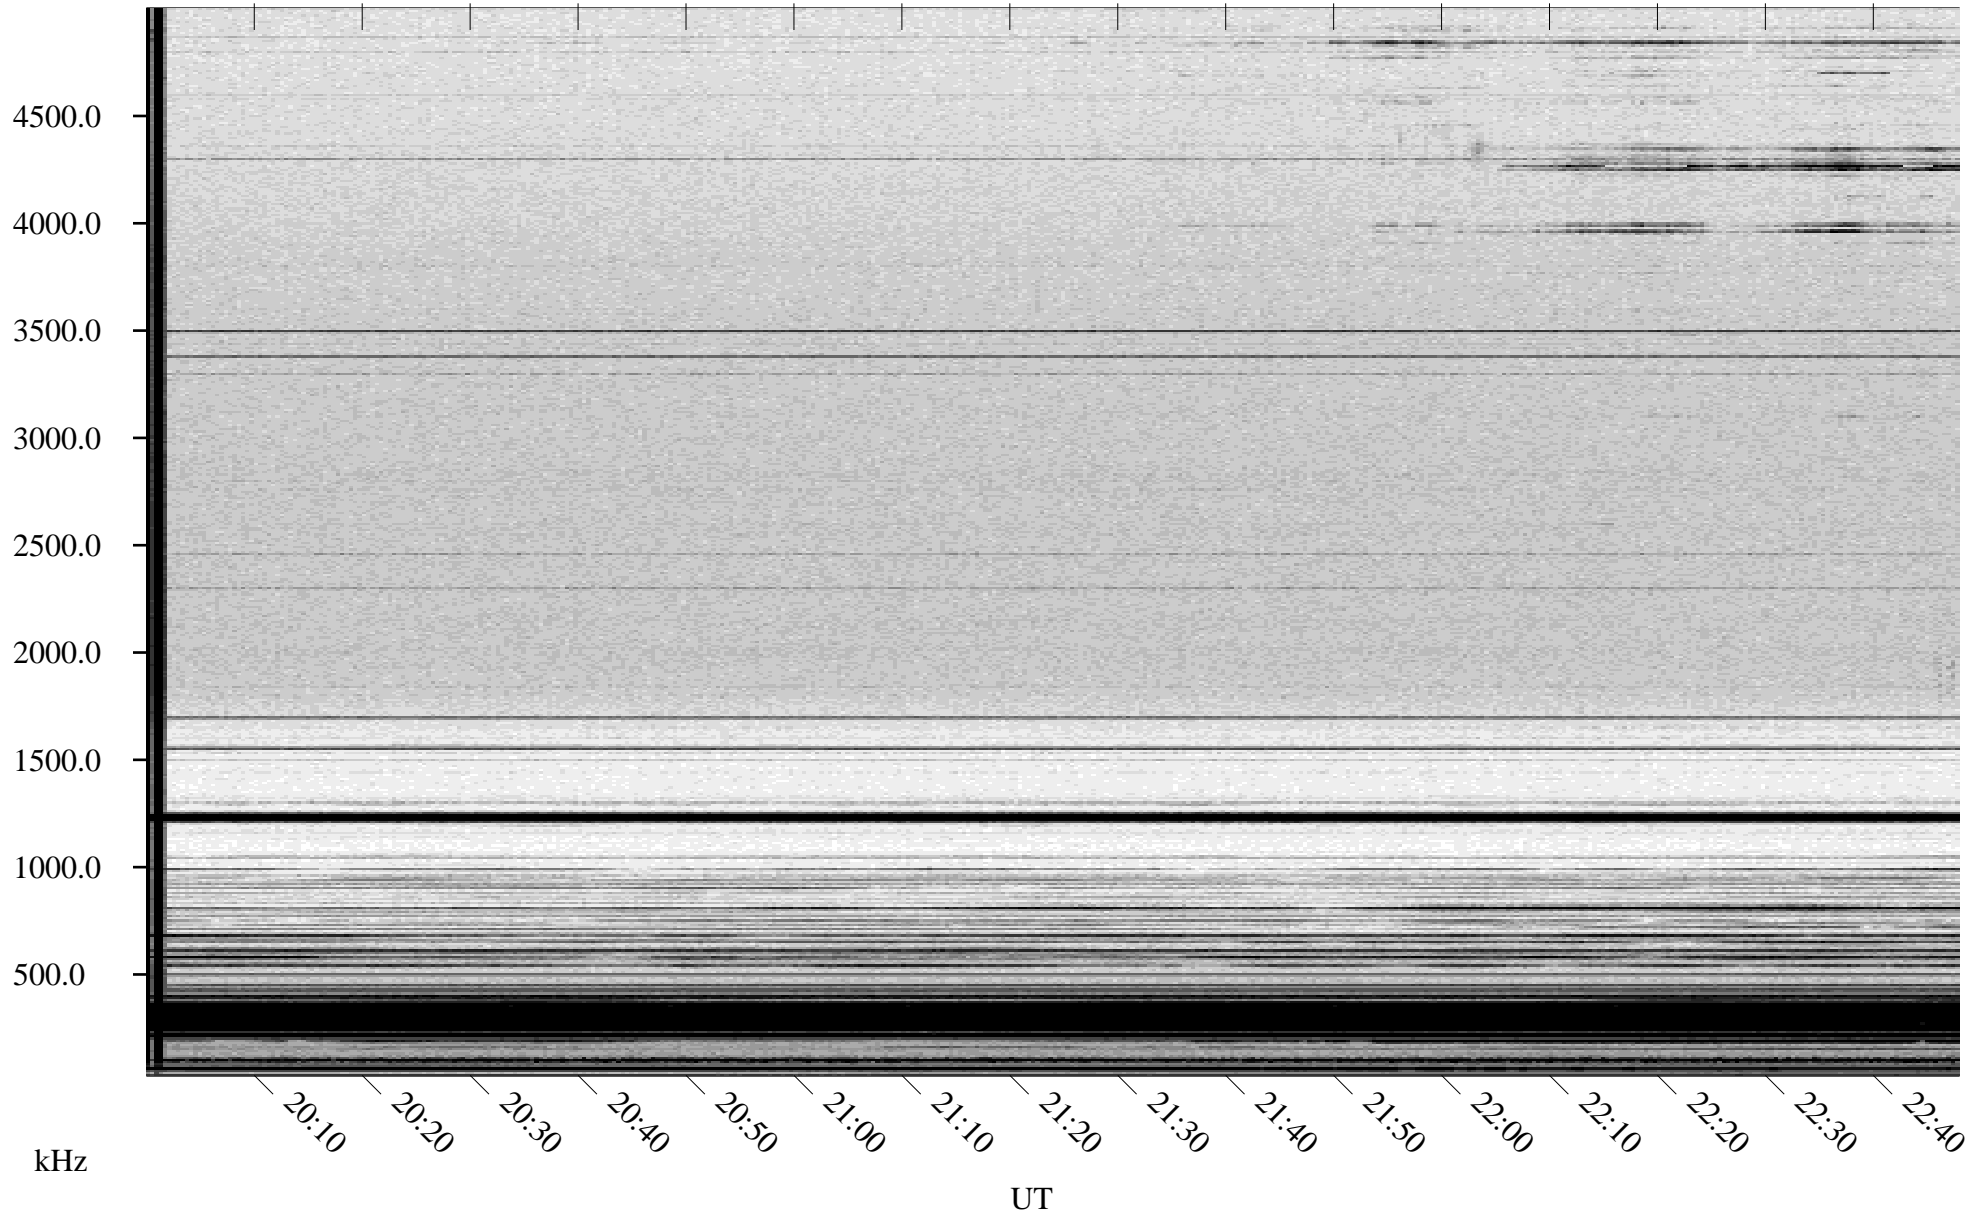

02/13/2004 Churchill, Manitoba

Linear Scale Black = 161 White = 15

ch04044l.r00m max_12

Page 1

02/13/2004 Churchill, Manitoba

Linear Scale Black = 161 White = 15

ch04044l.r00m max_12

Page 2

02/14/2004 Churchill, Manitoba

Linear Scale Black = 161 White = 15

ch04044l.r00m max_12

Page 3

02/14/2004 Churchill, Manitoba

Linear Scale Black = 161 White = 15

ch040441.r00m max_12

Page 4

02/14/2004 Churchill, Manitoba

Linear Scale Black = 161 White = 15

ch040441.r00m max_12

Page 5

02/14/2004 Churchill, Manitoba

Linear Scale Black = 161 White = 15

ch04044l.r00m max_12

Page 6

02/14/2004 Churchill, Manitoba

Linear Scale Black = 161 White = 15

ch04044l.r00m max_12

Page 7

02/14/2004 Churchill, Manitoba

Linear Scale Black = 161 White = 15

ch04044l.r00m max_12