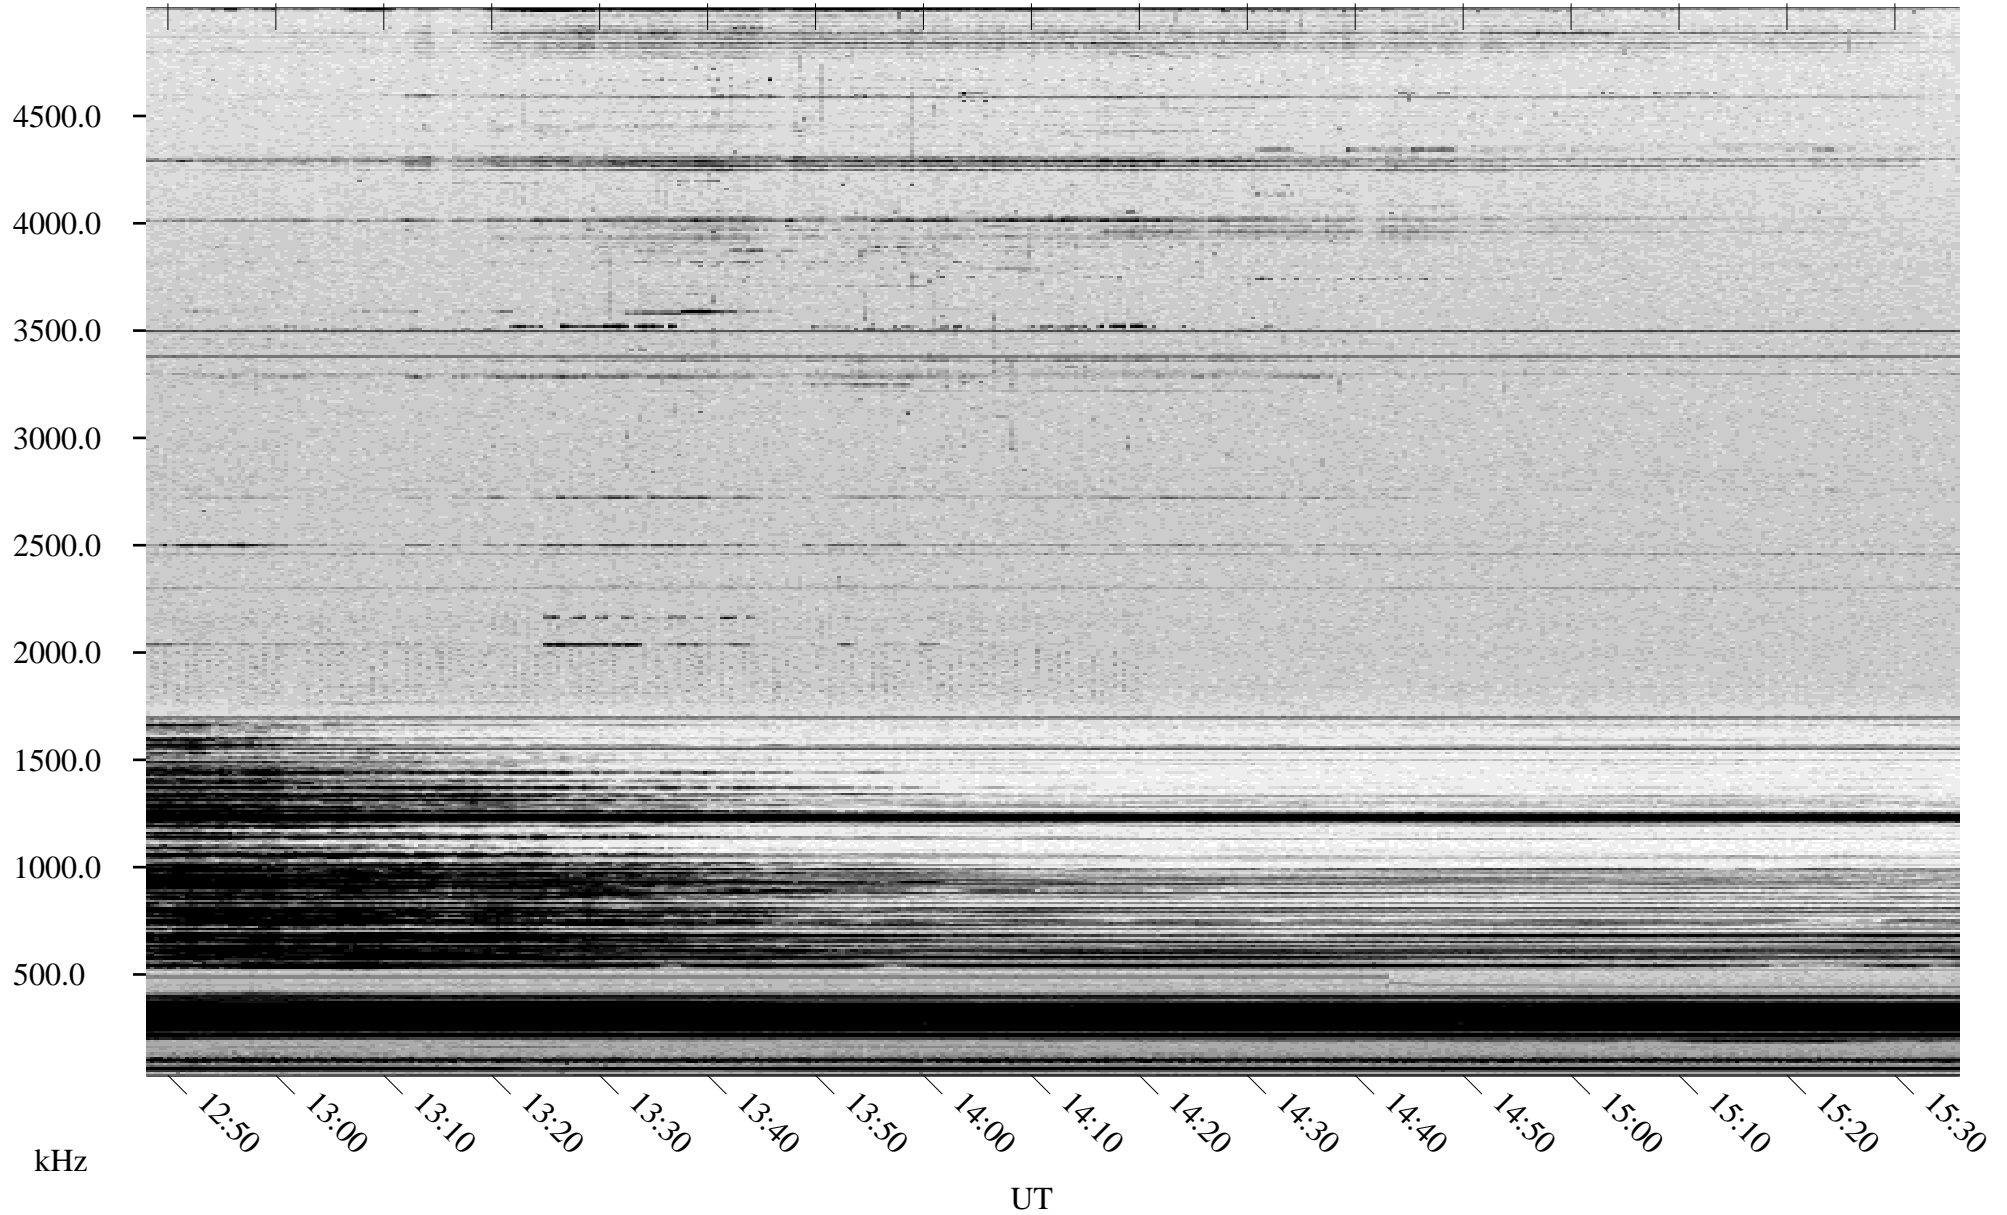

02/14/2004 Churchill, Manitoba

Linear Scale Black = 161 White = 15

ch040451.r00m max_12

Page 1

02/14/2004 Churchill, Manitoba

Linear Scale Black = 161 White = 15

ch040451.r00m max_12

Page 2

02/15/2004 Churchill, Manitoba

Linear Scale Black = 161 White = 15

ch040451.r00m max_12

Page 3

02/15/2004 Churchill, Manitoba

Linear Scale Black = 161 White = 15

ch040451.r00m max_12

Page 4

02/15/2004 Churchill, Manitoba

Linear Scale Black = 161 White = 15

ch040451.r00m max_12

Page 5

02/15/2004 Churchill, Manitoba

Linear Scale Black = 161 White = 15

ch040451.r00m max_12

Page 6

02/15/2004 Churchill, Manitoba

Linear Scale Black = 161 White = 15

ch040451.r00m max_12

Page 7

02/15/2004 Churchill, Manitoba

Linear Scale Black = 161 White = 15

ch040451.r00m max_12