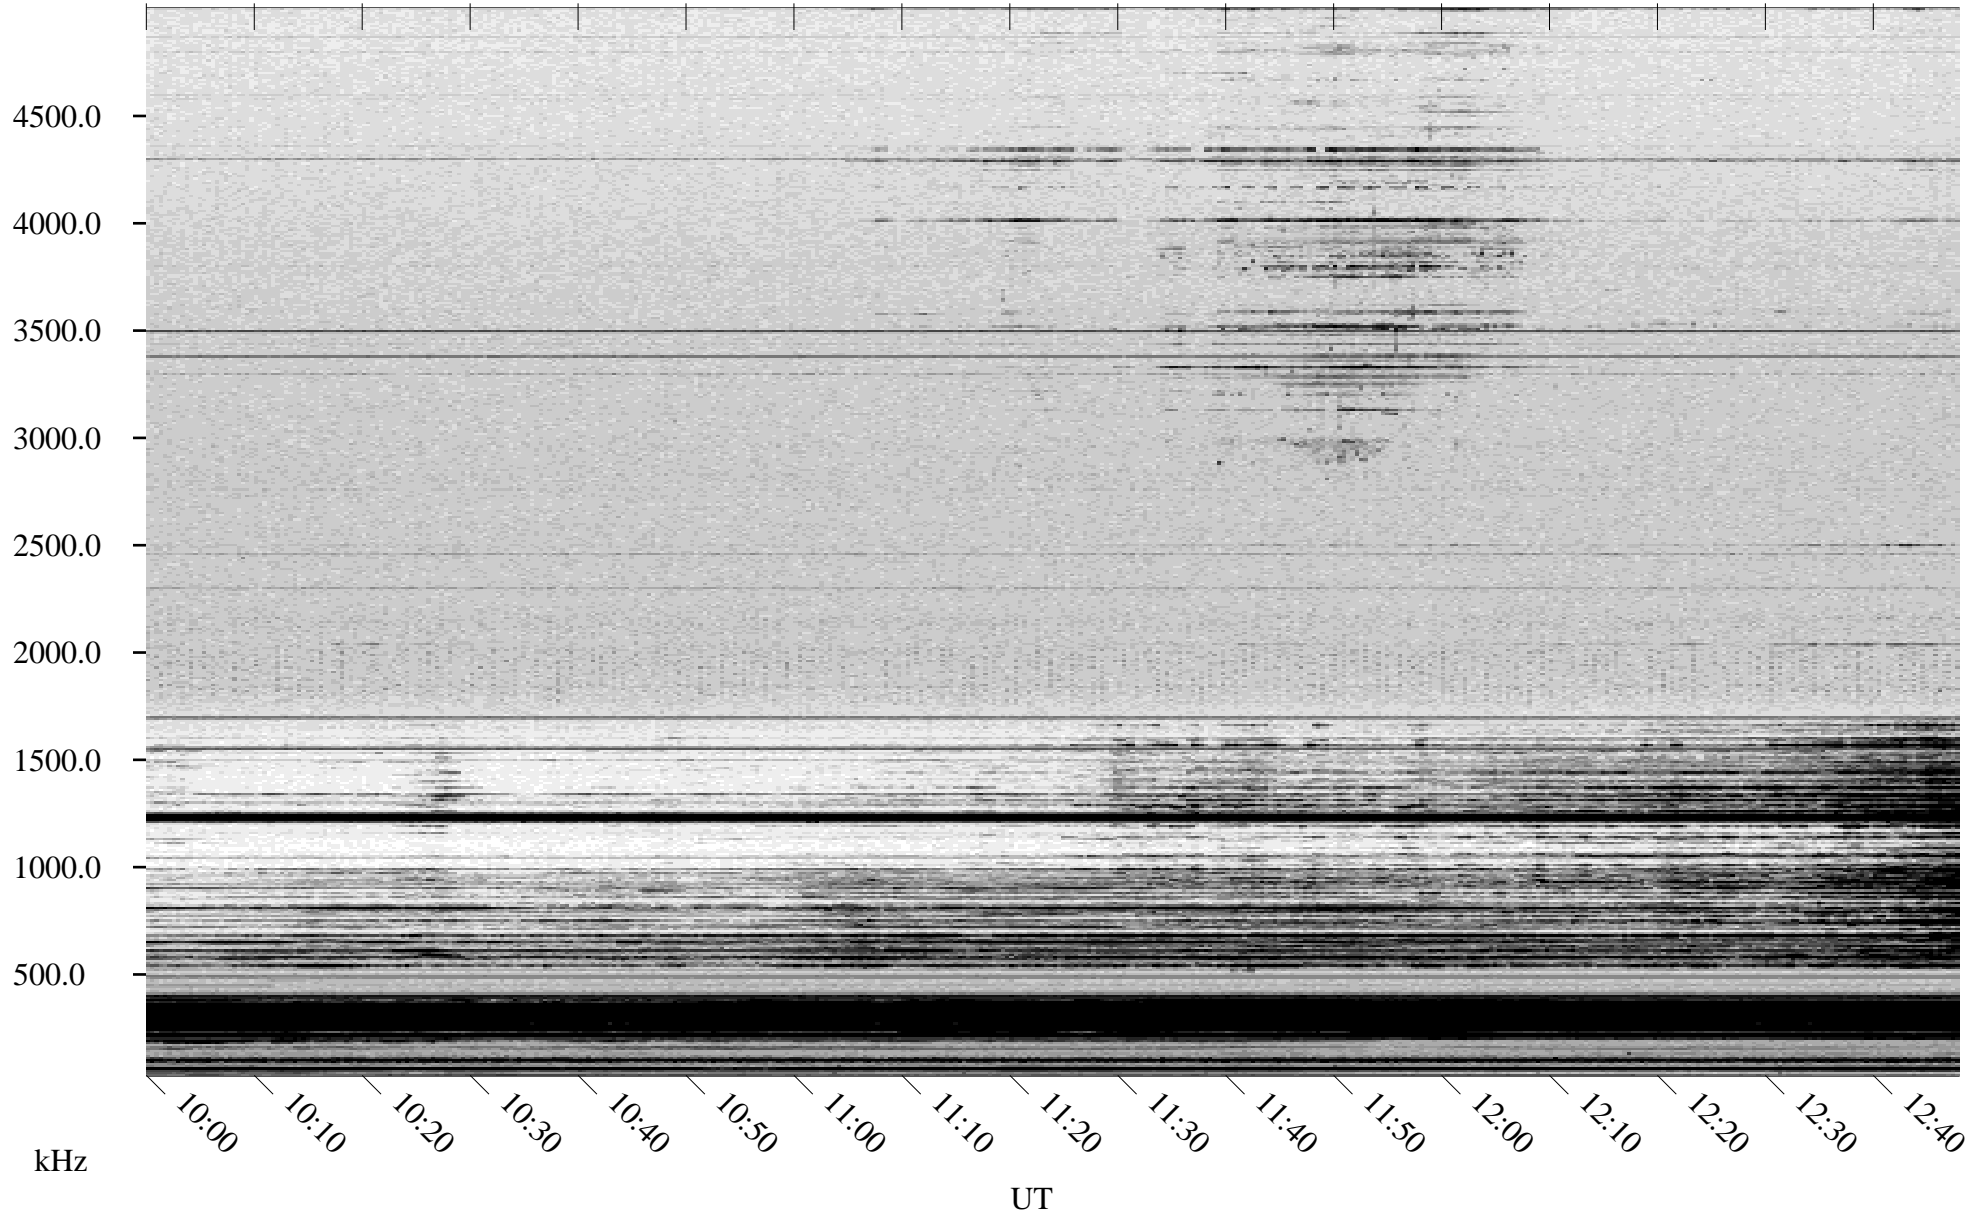

02/14/2004 Churchill, Manitoba

Linear Scale Black = 161 White = 15

ch040451.r00m max_12

Page 1

02/14/2004 Churchill, Manitoba

Linear Scale Black = 161 White = 15

ch040451.r00m max_12

Page 2

02/15/2004 Churchill, Manitoba

Linear Scale Black = 161 White = 15

ch040451.r00m max_12

Page 3

02/15/2004 Churchill, Manitoba

Linear Scale Black = 161 White = 15

ch040451.r00m max_12

Page 4

02/15/2004 Churchill, Manitoba

Linear Scale Black = 161 White = 15

ch040451.r00m max_12

Page 5

02/15/2004 Churchill, Manitoba

Linear Scale Black = 161 White = 15

ch040451.r00m max_12

Page 6

02/15/2004 Churchill, Manitoba

Linear Scale Black = 161 White = 15

ch040451.r00m max_12

Page 7

02/15/2004 Churchill, Manitoba

Linear Scale Black = 161 White = 15

ch040451.r00m max_12