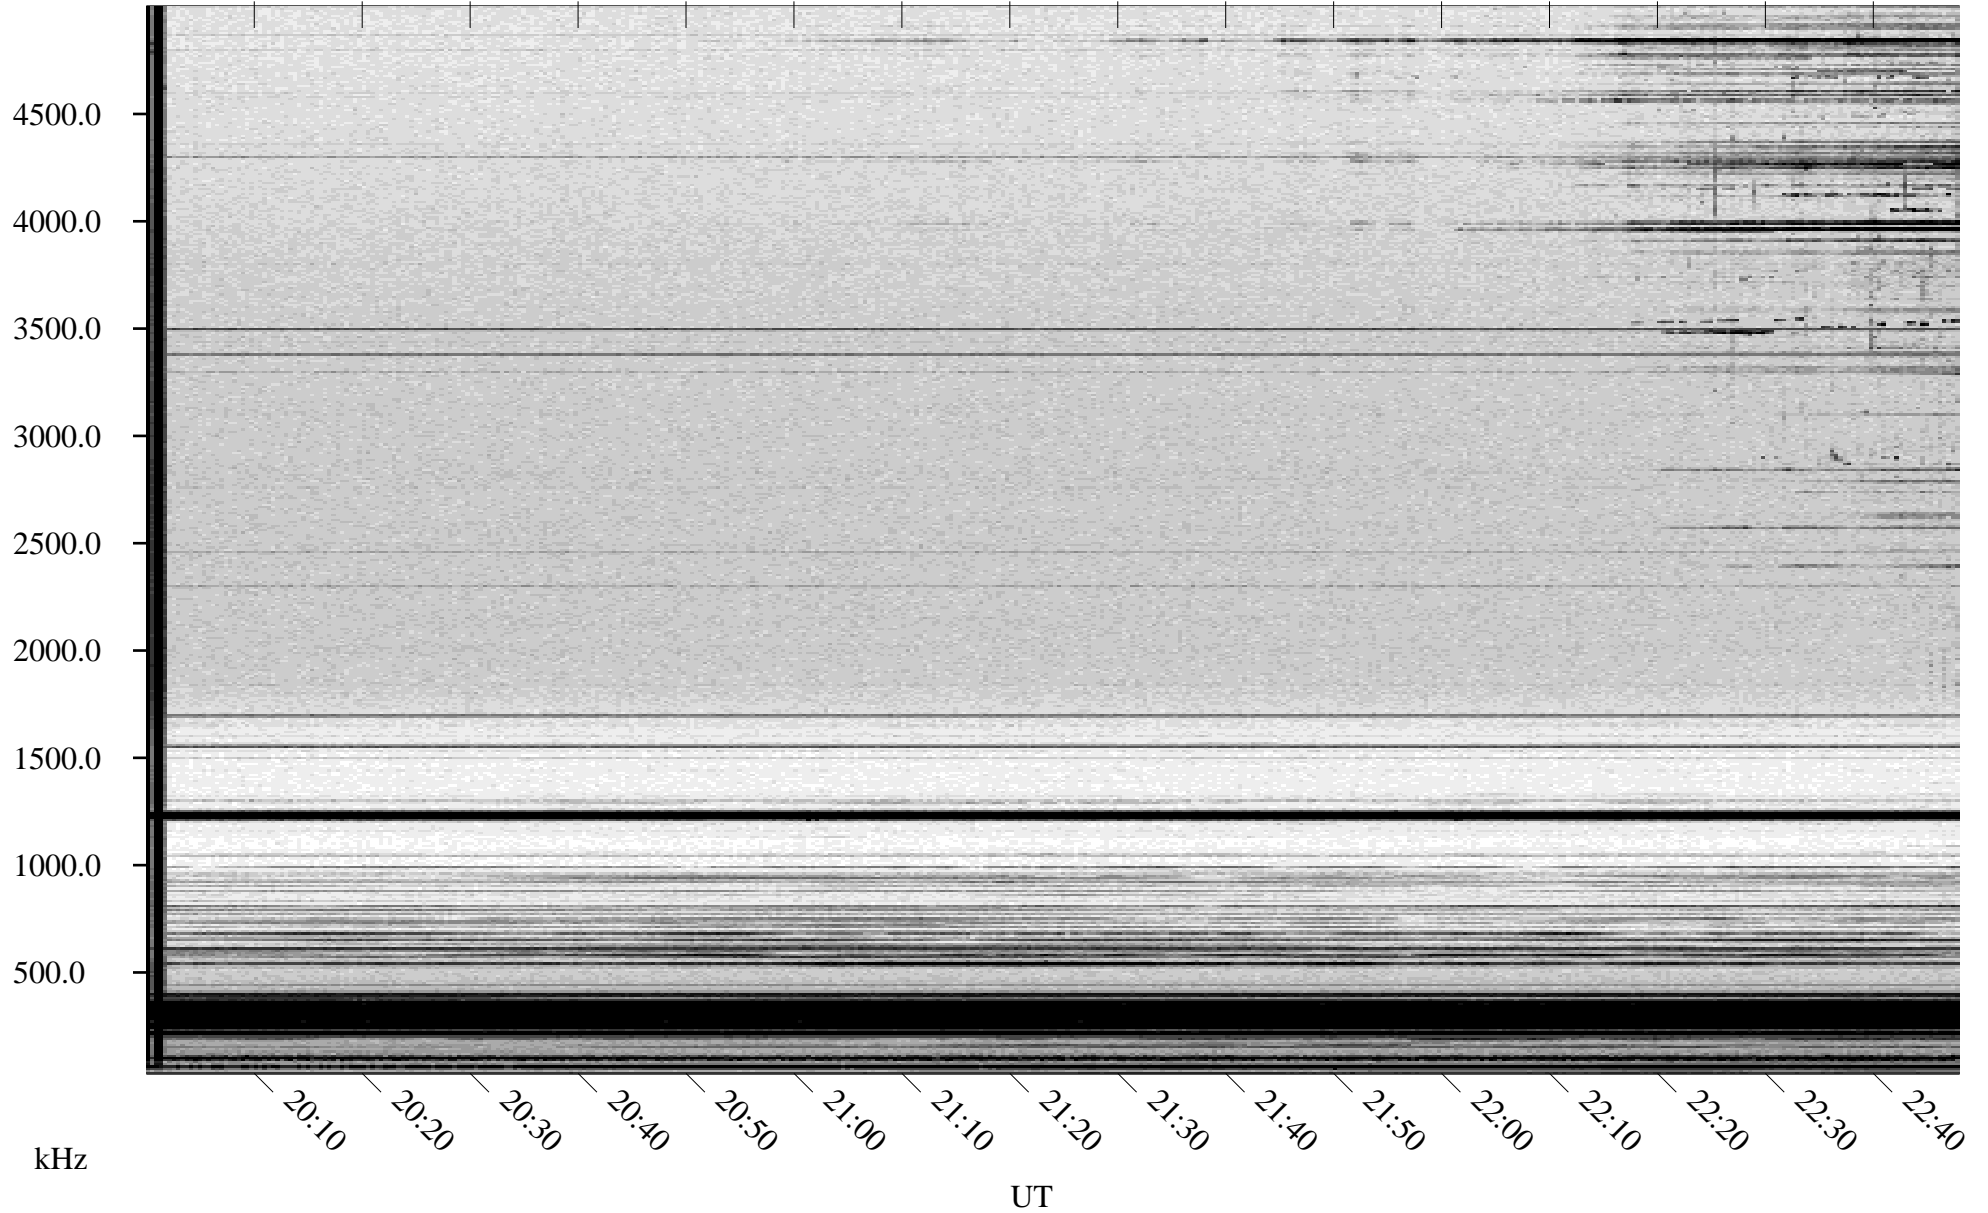

02/14/2004 Churchill, Manitoba

Linear Scale Black = 161 White = 15

ch040451.r00m max_12

Page 1

02/14/2004 Churchill, Manitoba

Linear Scale Black = 161 White = 15

ch040451.r00m max_12

Page 2

02/15/2004 Churchill, Manitoba

Linear Scale Black = 161 White = 15

ch040451.r00m max_12

Page 3

02/15/2004 Churchill, Manitoba

Linear Scale Black = 161 White = 15

ch040451.r00m max_12

Page 4

02/15/2004 Churchill, Manitoba

Linear Scale Black = 161 White = 15

ch040451.r00m max_12

Page 5

02/15/2004 Churchill, Manitoba

Linear Scale Black = 161 White = 15

ch040451.r00m max_12

Page 6

02/15/2004 Churchill, Manitoba

Linear Scale Black = 161 White = 15

ch040451.r00m max_12

Page 7

02/15/2004 Churchill, Manitoba

Linear Scale Black = 161 White = 15

ch040451.r00m max_12