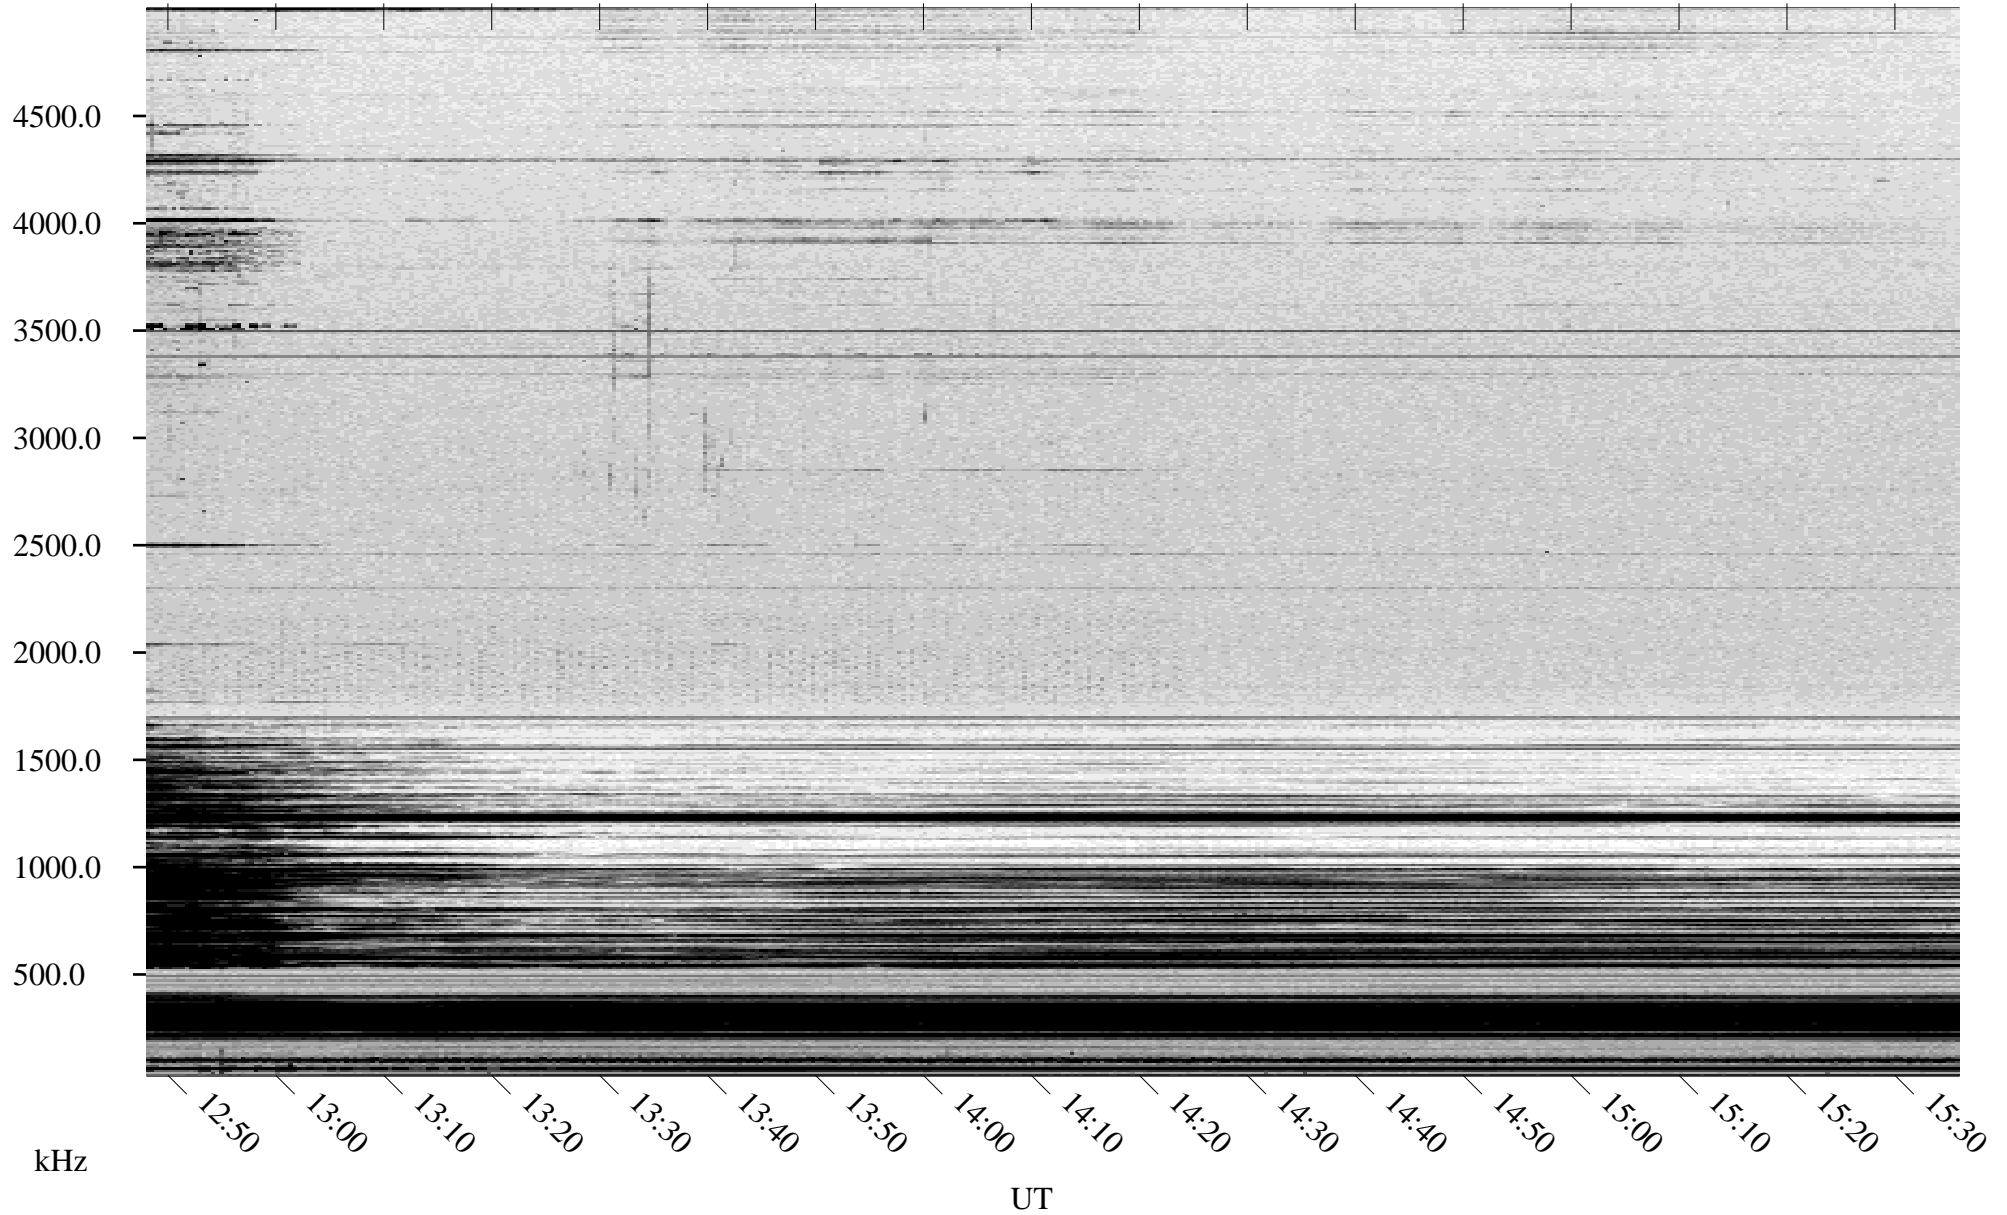

02/15/2004 Churchill, Manitoba

Linear Scale Black = 161 White = 15

ch04046l.r00m max_12

Page 1

02/15/2004 Churchill, Manitoba

Linear Scale Black = 161 White = 15

ch04046l.r00m max_12

Page 2

02/16/2004 Churchill, Manitoba

Linear Scale Black = 161 White = 15

ch04046l.r00m max_12

Page 3

02/16/2004 Churchill, Manitoba

Linear Scale Black = 161 White = 15

ch04046l.r00m max_12

Page 4

02/16/2004 Churchill, Manitoba

Linear Scale Black = 161 White = 15

ch04046l.r00m max_12

Page 5

02/16/2004 Churchill, Manitoba

Linear Scale Black = 161 White = 15

ch04046l.r00m max_12

Page 6

02/16/2004 Churchill, Manitoba

Linear Scale Black = 161 White = 15

ch04046l.r00m max_12

Page 7

02/16/2004 Churchill, Manitoba

Linear Scale Black = 161 White = 15

ch04046l.r00m max_12