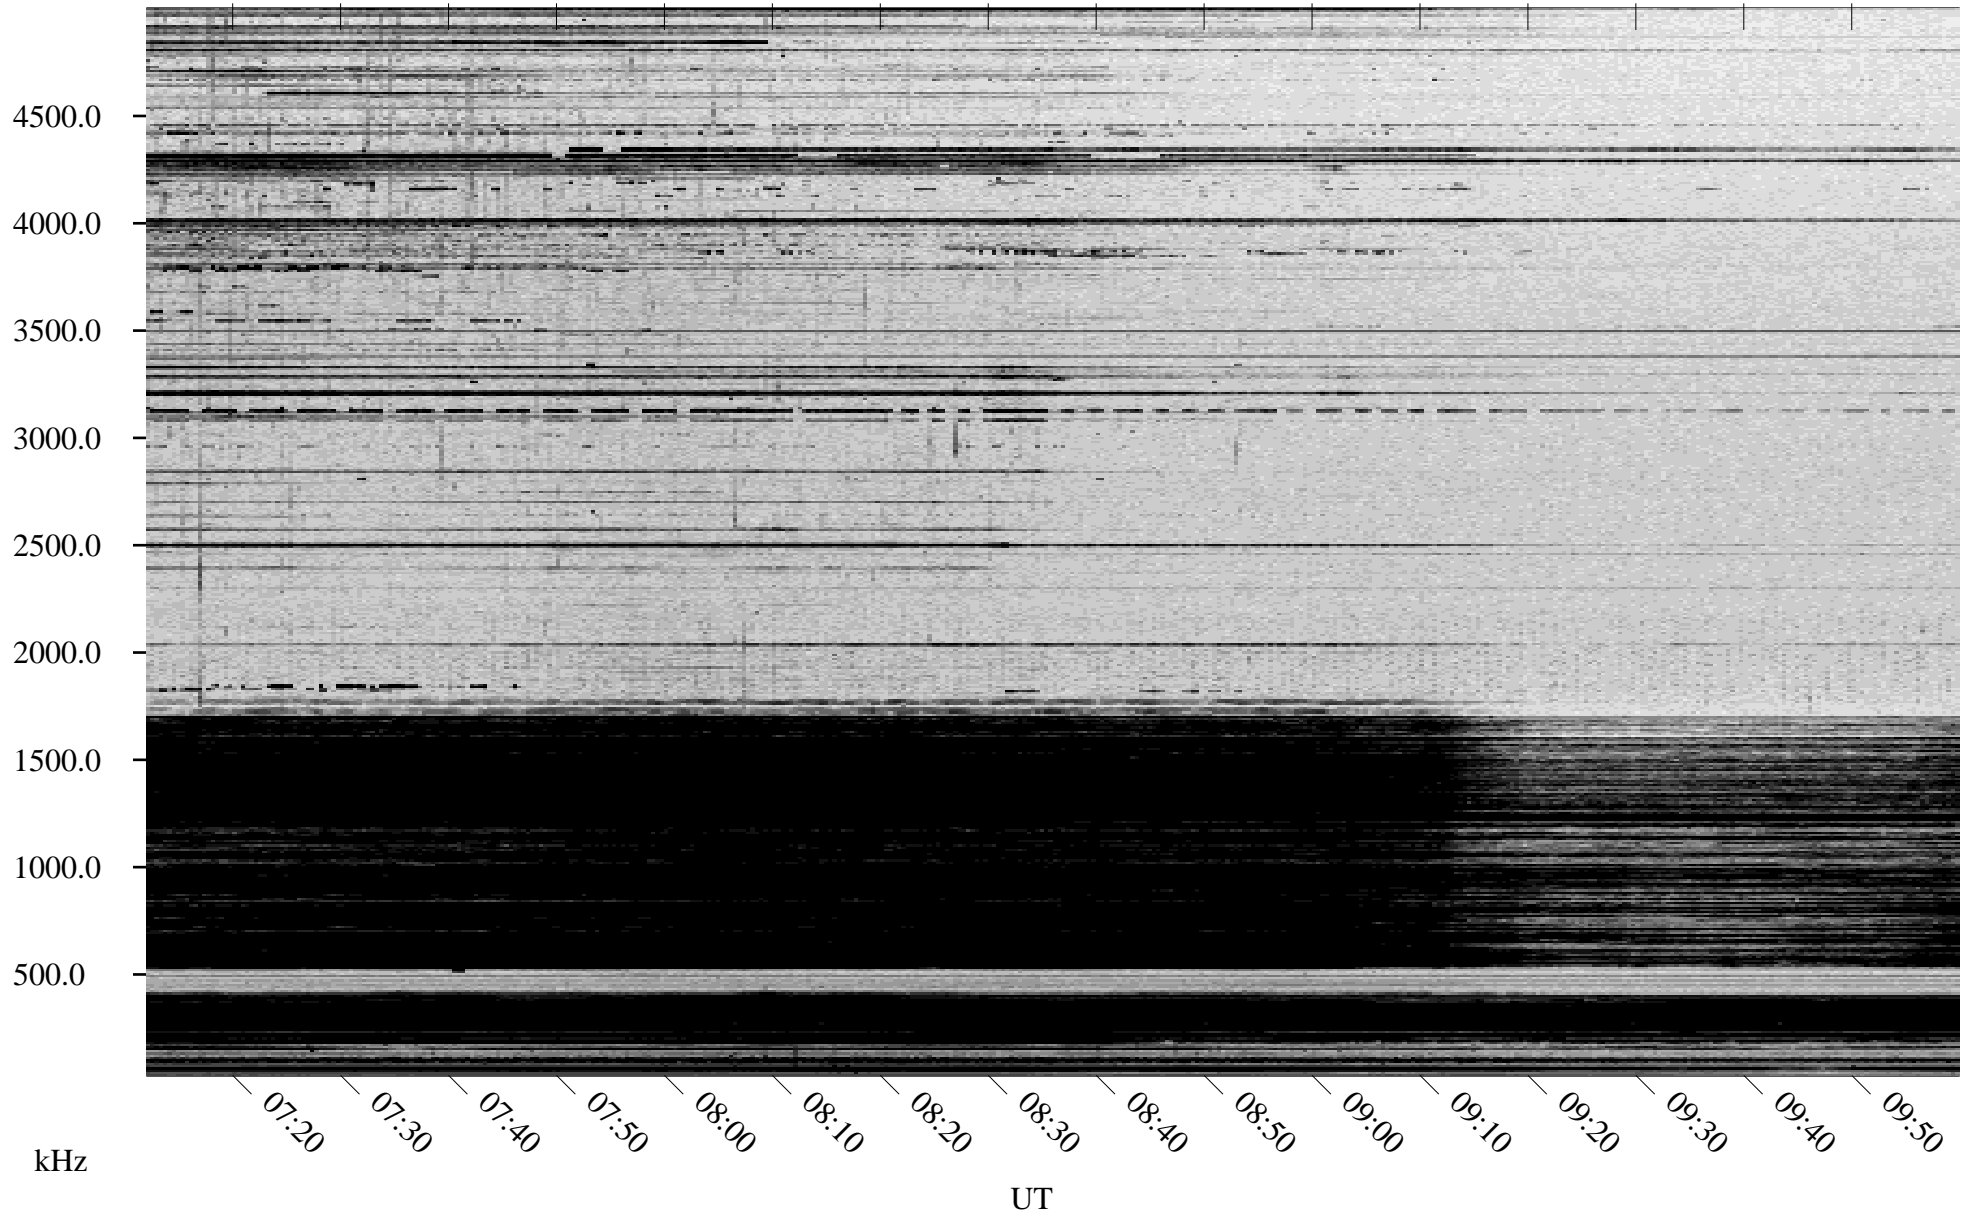

02/15/2004 Churchill, Manitoba

Linear Scale Black = 161 White = 15

ch04046l.r00m max_12

Page 1

02/15/2004 Churchill, Manitoba

Linear Scale Black = 161 White = 15

ch04046l.r00m max_12

Page 2

02/16/2004 Churchill, Manitoba

Linear Scale Black = 161 White = 15

ch04046l.r00m max_12

Page 3

02/16/2004 Churchill, Manitoba

Linear Scale Black = 161 White = 15

ch04046l.r00m max_12

Page 4

02/16/2004 Churchill, Manitoba

Linear Scale Black = 161 White = 15

ch04046l.r00m max_12

Page 5

02/16/2004 Churchill, Manitoba

Linear Scale Black = 161 White = 15

ch04046l.r00m max_12

Page 6

02/16/2004 Churchill, Manitoba

Linear Scale Black = 161 White = 15

ch04046l.r00m max_12

Page 7

02/16/2004 Churchill, Manitoba

Linear Scale Black = 161 White = 15

ch04046l.r00m max_12