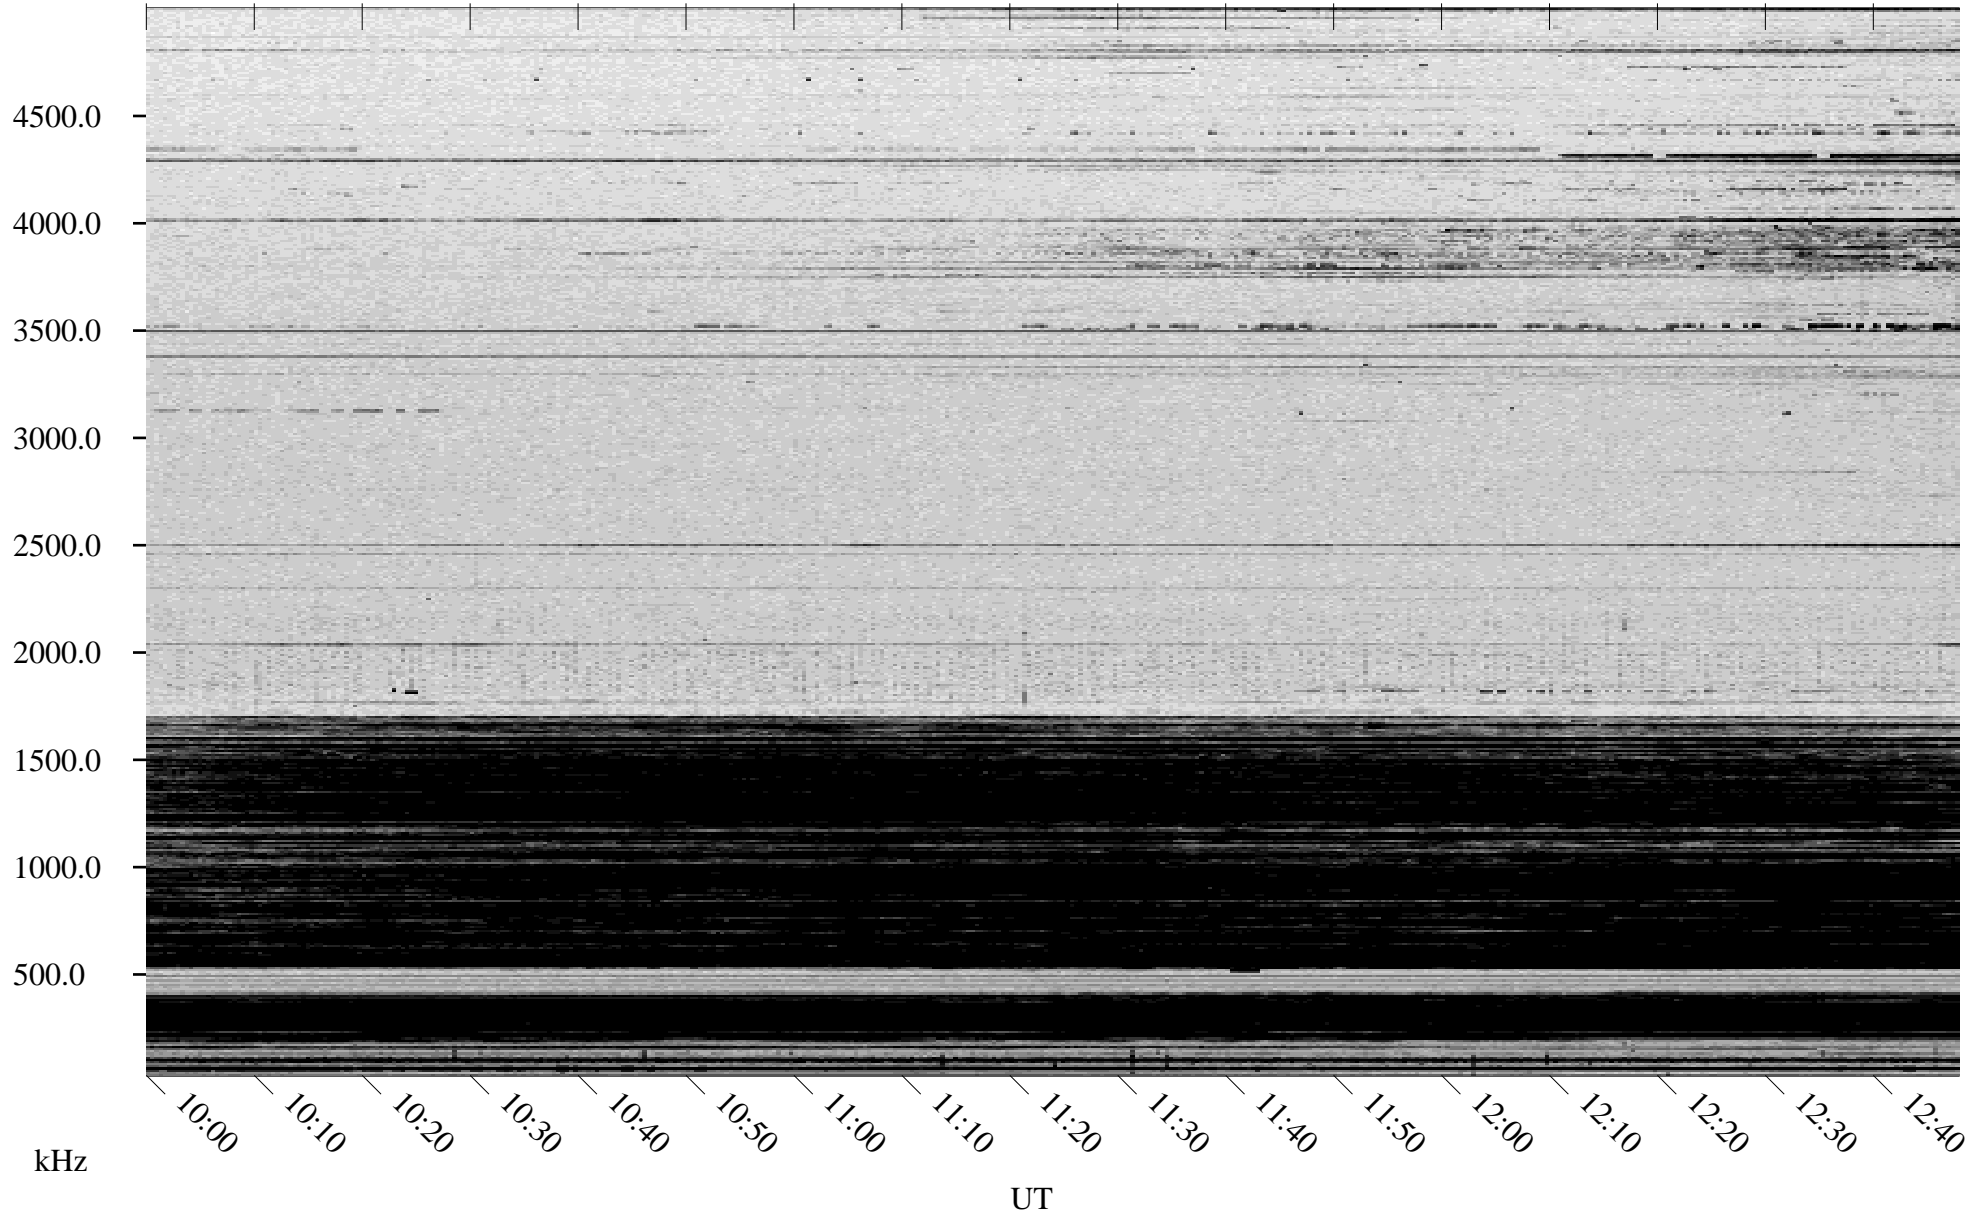

02/15/2004 Churchill, Manitoba

Linear Scale Black = 161 White = 15

ch04046l.r00m max_12

Page 1

02/15/2004 Churchill, Manitoba

Linear Scale Black = 161 White = 15

ch04046l.r00m max_12

Page 2

02/16/2004 Churchill, Manitoba

Linear Scale Black = 161 White = 15

ch04046l.r00m max_12

Page 3

02/16/2004 Churchill, Manitoba

Linear Scale Black = 161 White = 15

ch04046l.r00m max_12

Page 4

02/16/2004 Churchill, Manitoba

Linear Scale Black = 161 White = 15

ch04046l.r00m max_12

Page 5

02/16/2004 Churchill, Manitoba

Linear Scale Black = 161 White = 15

ch04046l.r00m max_12

Page 6

02/16/2004 Churchill, Manitoba

Linear Scale Black = 161 White = 15

ch04046l.r00m max_12

Page 7

02/16/2004 Churchill, Manitoba

Linear Scale Black = 161 White = 15

ch04046l.r00m max_12