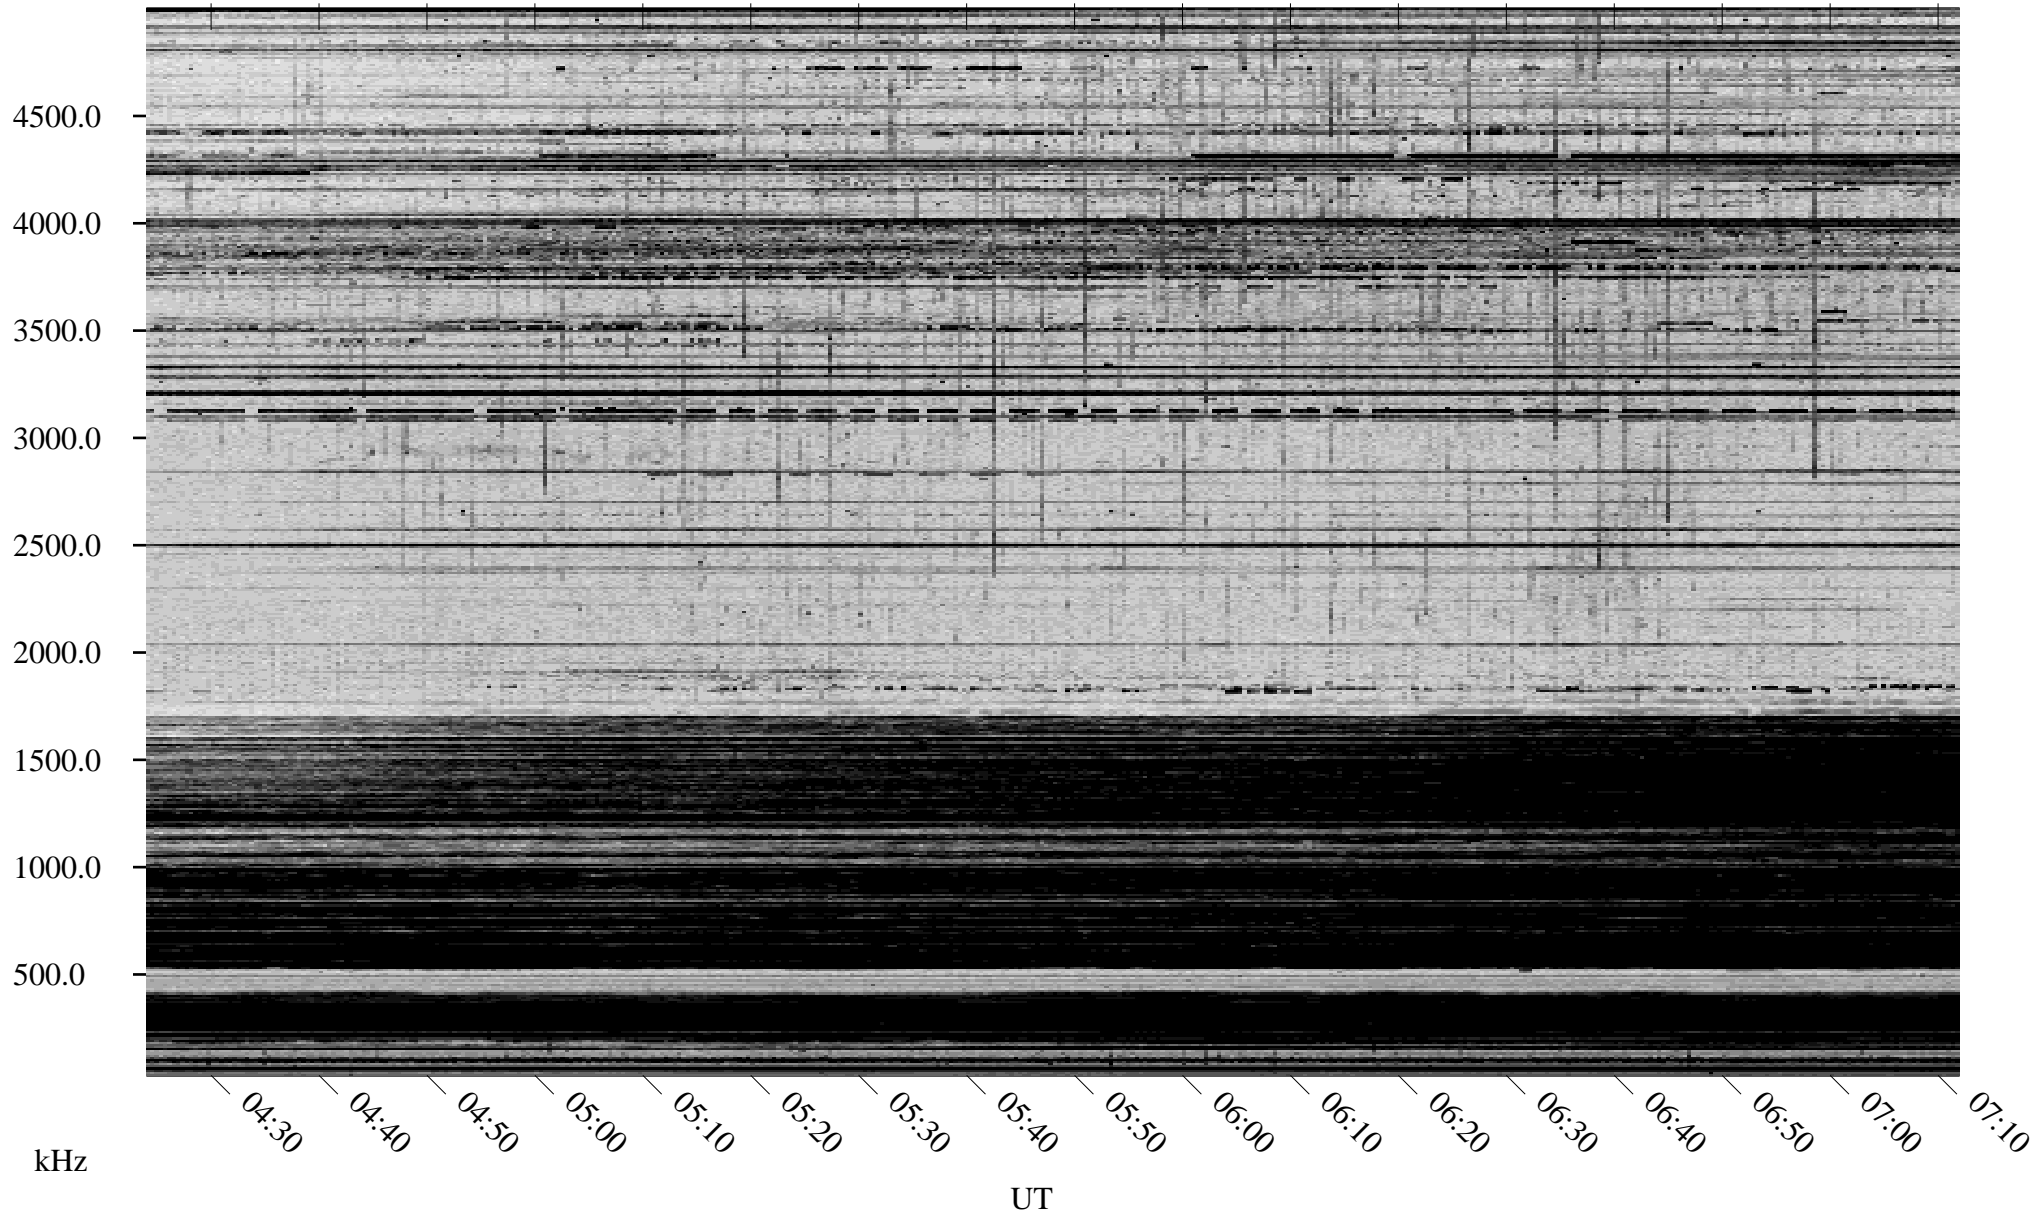

02/15/2004 Churchill, Manitoba

Linear Scale Black = 161 White = 15

ch04046l.r00m max_12

Page 1

02/15/2004 Churchill, Manitoba

Linear Scale Black = 161 White = 15

ch04046l.r00m max_12

Page 2

02/16/2004 Churchill, Manitoba

Linear Scale Black = 161 White = 15

ch04046l.r00m max_12

Page 3

02/16/2004 Churchill, Manitoba

Linear Scale Black = 161 White = 15

ch04046l.r00m max_12

Page 4

02/16/2004 Churchill, Manitoba

Linear Scale Black = 161 White = 15

ch04046l.r00m max_12

Page 5

02/16/2004 Churchill, Manitoba

Linear Scale Black = 161 White = 15

ch04046l.r00m max_12

Page 6

02/16/2004 Churchill, Manitoba

Linear Scale Black = 161 White = 15

ch04046l.r00m max_12

Page 7

02/16/2004 Churchill, Manitoba

Linear Scale Black = 161 White = 15

ch04046l.r00m max_12