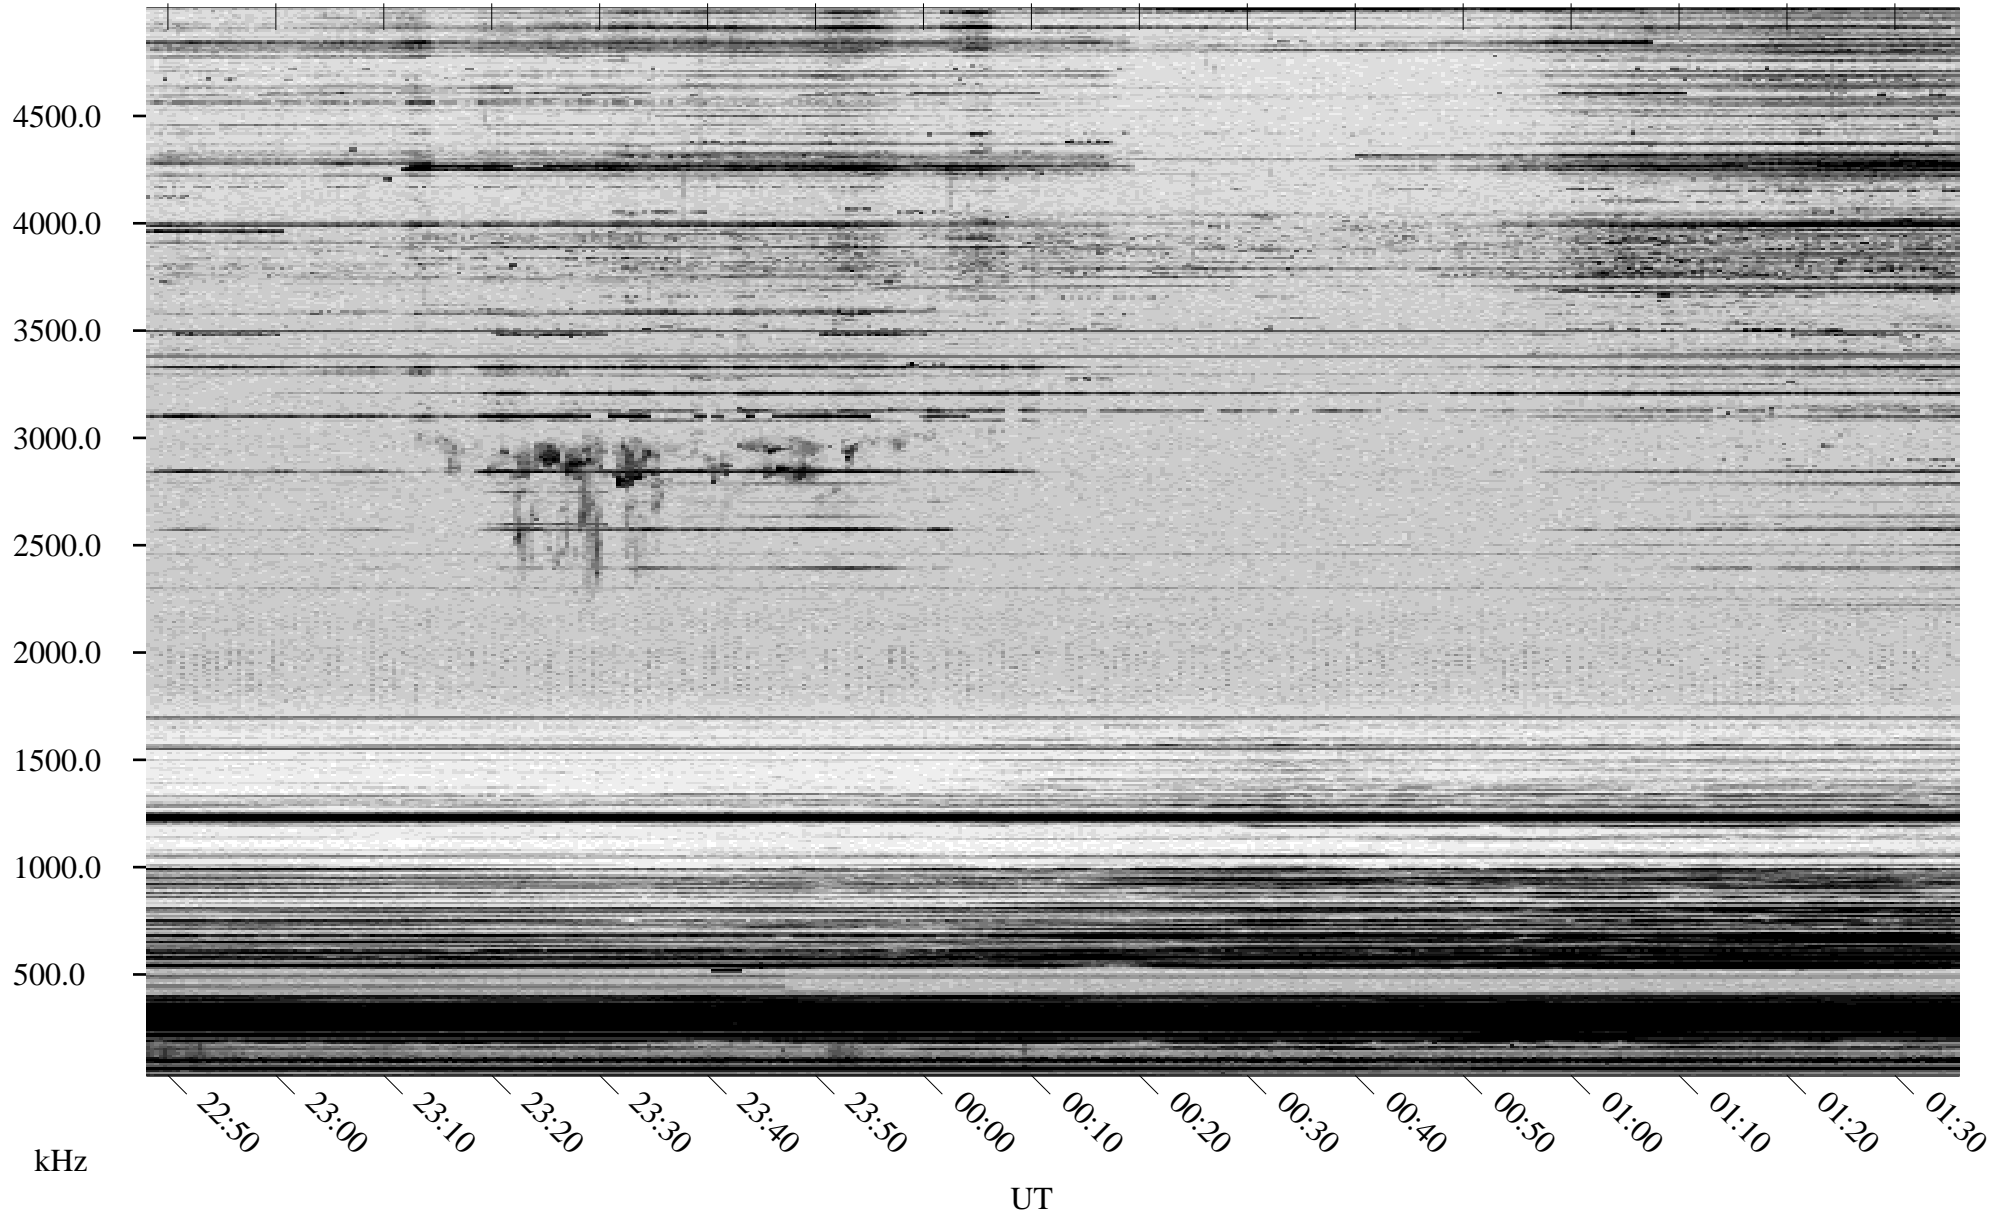

02/15/2004 Churchill, Manitoba

Linear Scale Black = 161 White = 15

ch04046l.r00m max_12

Page 1

02/15/2004 Churchill, Manitoba

Linear Scale Black = 161 White = 15

ch04046l.r00m max_12

Page 2

02/16/2004 Churchill, Manitoba

Linear Scale Black = 161 White = 15

ch04046l.r00m max_12

Page 3

02/16/2004 Churchill, Manitoba

Linear Scale Black = 161 White = 15

ch04046l.r00m max_12

Page 4

02/16/2004 Churchill, Manitoba

Linear Scale Black = 161 White = 15

ch04046l.r00m max_12

Page 5

02/16/2004 Churchill, Manitoba

Linear Scale Black = 161 White = 15

ch04046l.r00m max_12

Page 6

02/16/2004 Churchill, Manitoba

Linear Scale Black = 161 White = 15

ch04046l.r00m max_12

Page 7

02/16/2004 Churchill, Manitoba

Linear Scale Black = 161 White = 15

ch04046l.r00m max_12