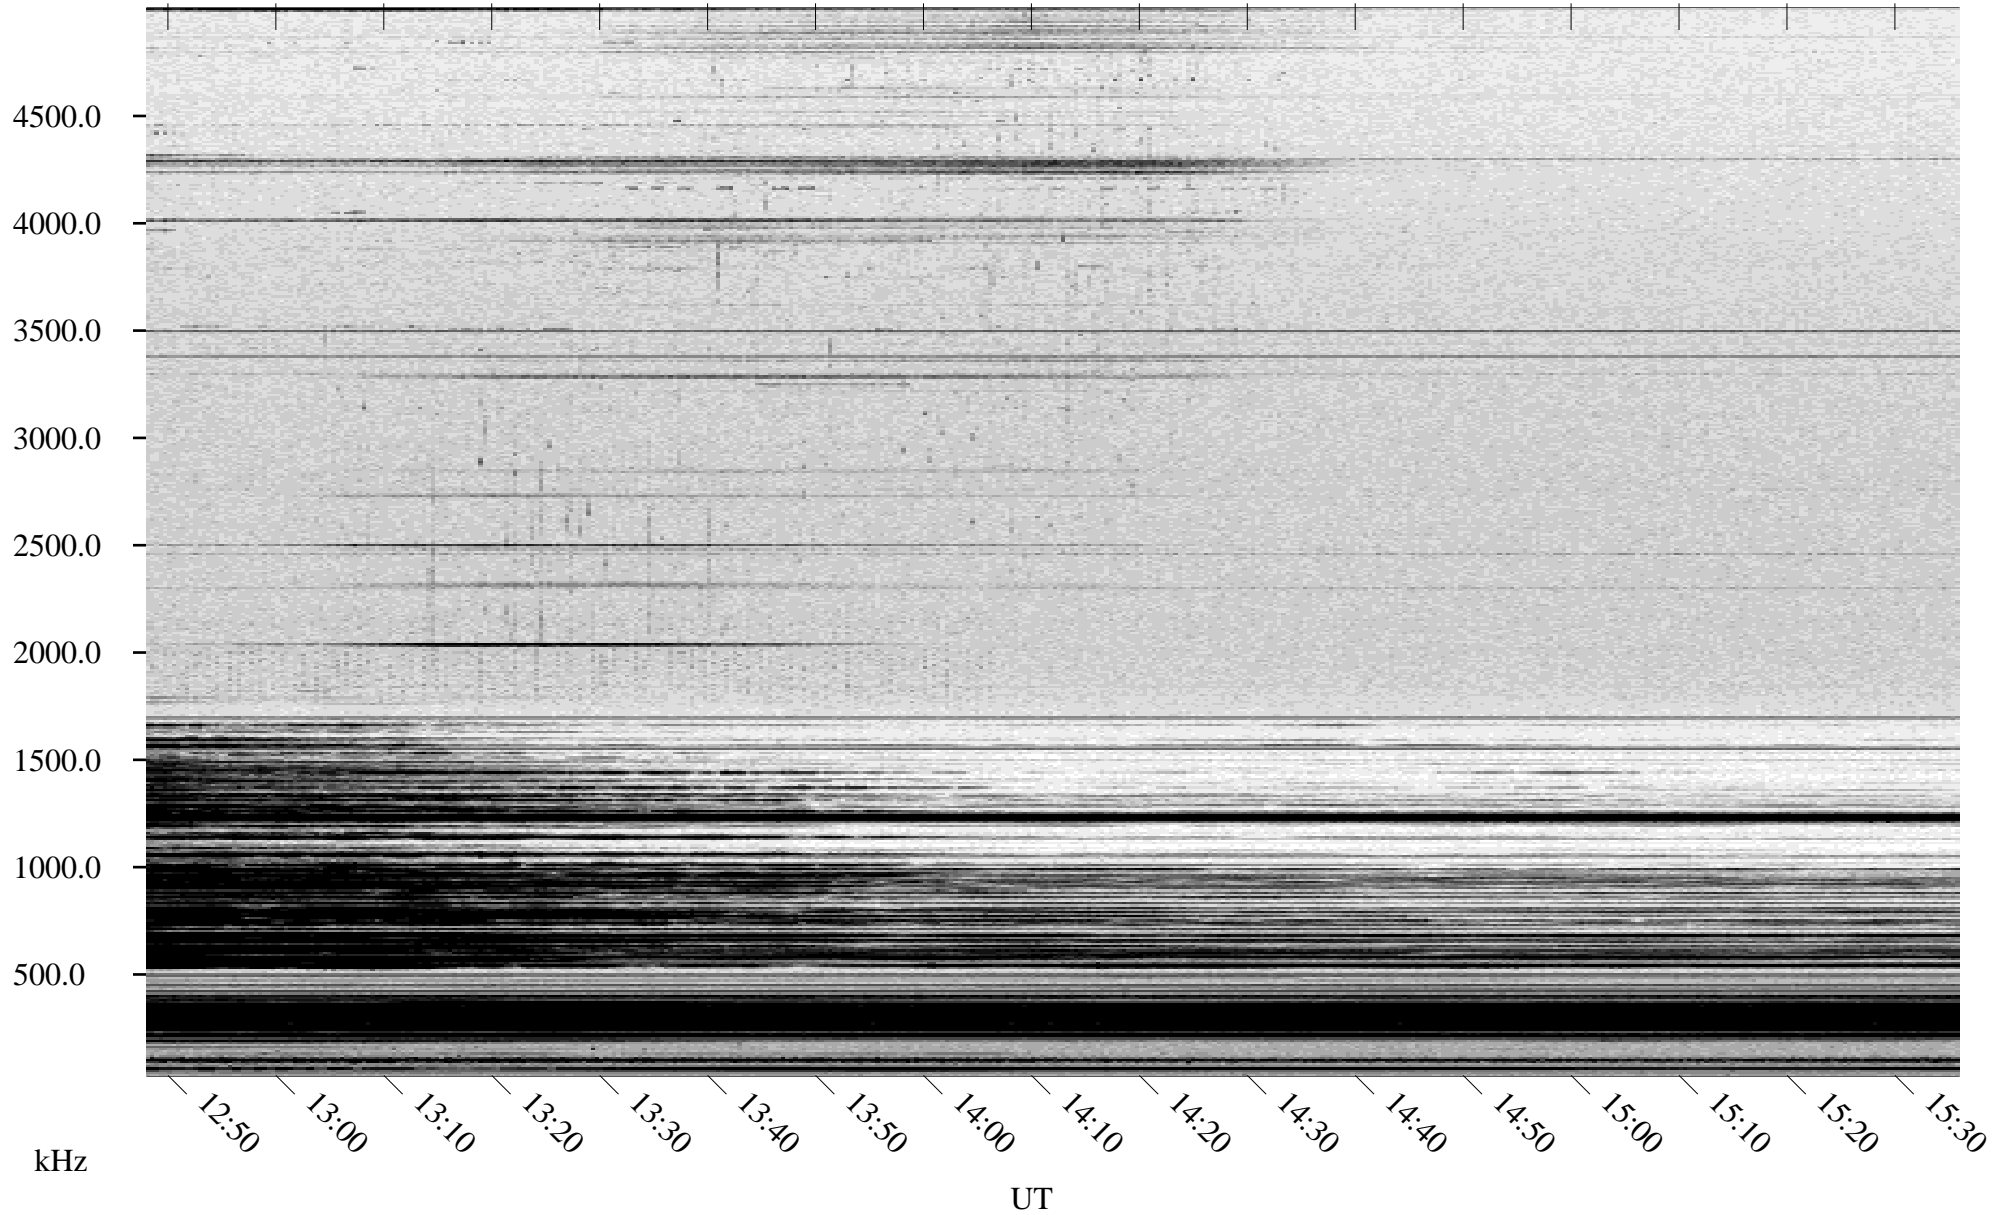

02/16/2004 Churchill, Manitoba

Linear Scale Black = 161 White = 15

ch04047l.r00m max_12

Page 1

02/16/2004 Churchill, Manitoba

Linear Scale Black = 161 White = 15

ch04047l.r00m max_12

Page 2

02/17/2004 Churchill, Manitoba

Linear Scale Black = 161 White = 15

ch04047l.r00m max_12

Page 3

02/17/2004 Churchill, Manitoba

Linear Scale Black = 161 White = 15

ch04047l.r00m max_12

Page 4

02/17/2004 Churchill, Manitoba

Linear Scale Black = 161 White = 15

ch040471.r00m max_12

Page 5

02/17/2004 Churchill, Manitoba

Linear Scale Black = 161 White = 15

ch04047l.r00m max_12

Page 6

02/17/2004 Churchill, Manitoba

Linear Scale Black = 161 White = 15

ch04047l.r00m max_12

Page 7

02/17/2004 Churchill, Manitoba

Linear Scale Black = 161 White = 15

ch04047l.r00m max_12

Page 8