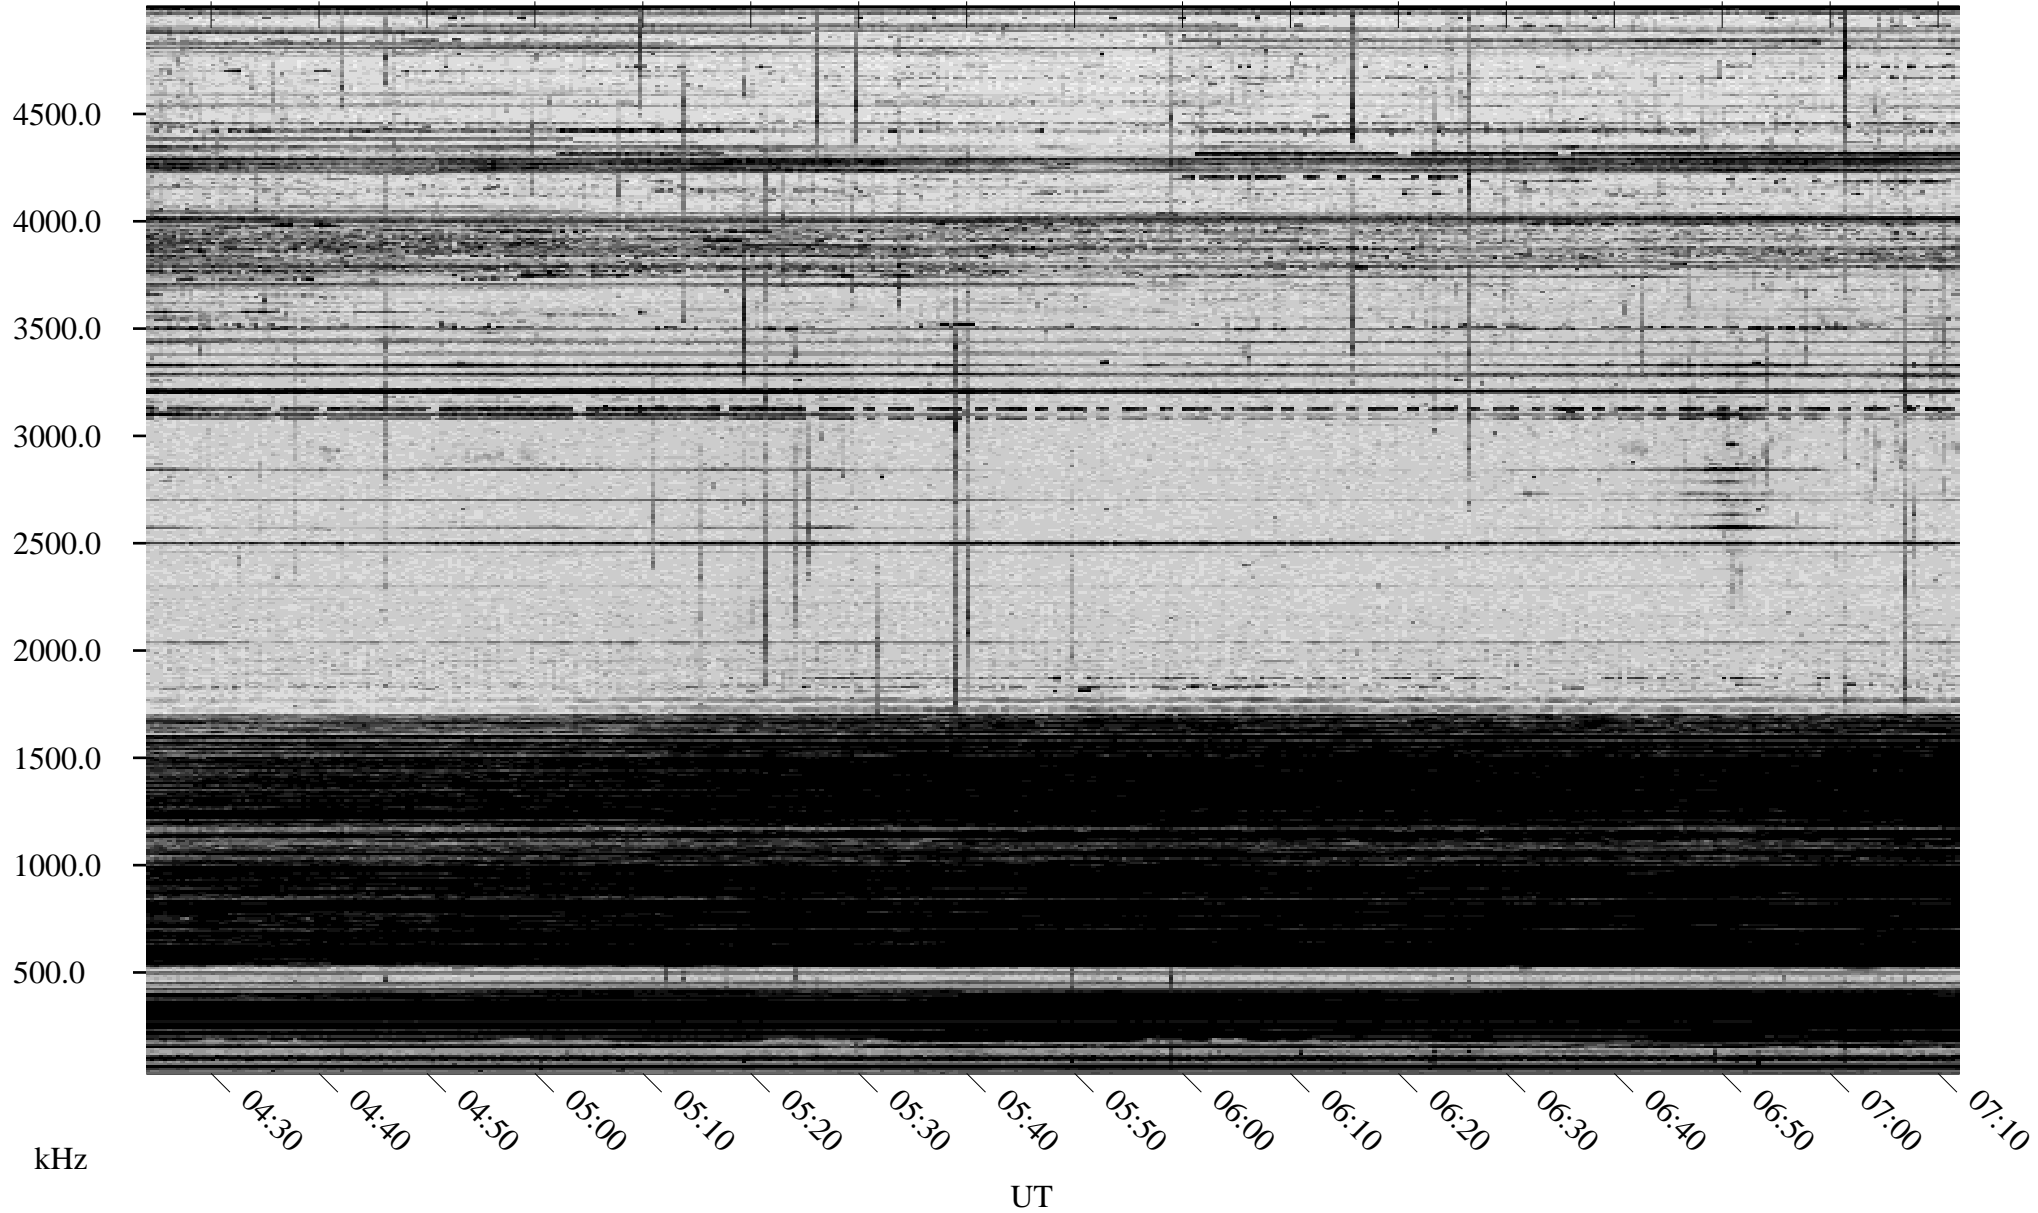

02/16/2004 Churchill, Manitoba

Linear Scale Black = 161 White = 15

ch04047l.r00m max_12

Page 1

02/16/2004 Churchill, Manitoba

Linear Scale Black = 161 White = 15

ch04047l.r00m max_12

Page 2

02/17/2004 Churchill, Manitoba

Linear Scale Black = 161 White = 15

ch04047l.r00m max_12

Page 3

02/17/2004 Churchill, Manitoba

Linear Scale Black = 161 White = 15

ch04047l.r00m max_12

Page 4

02/17/2004 Churchill, Manitoba

Linear Scale Black = 161 White = 15

ch040471.r00m max_12

Page 5

02/17/2004 Churchill, Manitoba

Linear Scale Black = 161 White = 15

ch04047l.r00m max_12

Page 6

02/17/2004 Churchill, Manitoba

Linear Scale Black = 161 White = 15

ch04047l.r00m max_12

Page 7

02/17/2004 Churchill, Manitoba

Linear Scale Black = 161 White = 15

ch04047l.r00m max_12

Page 8