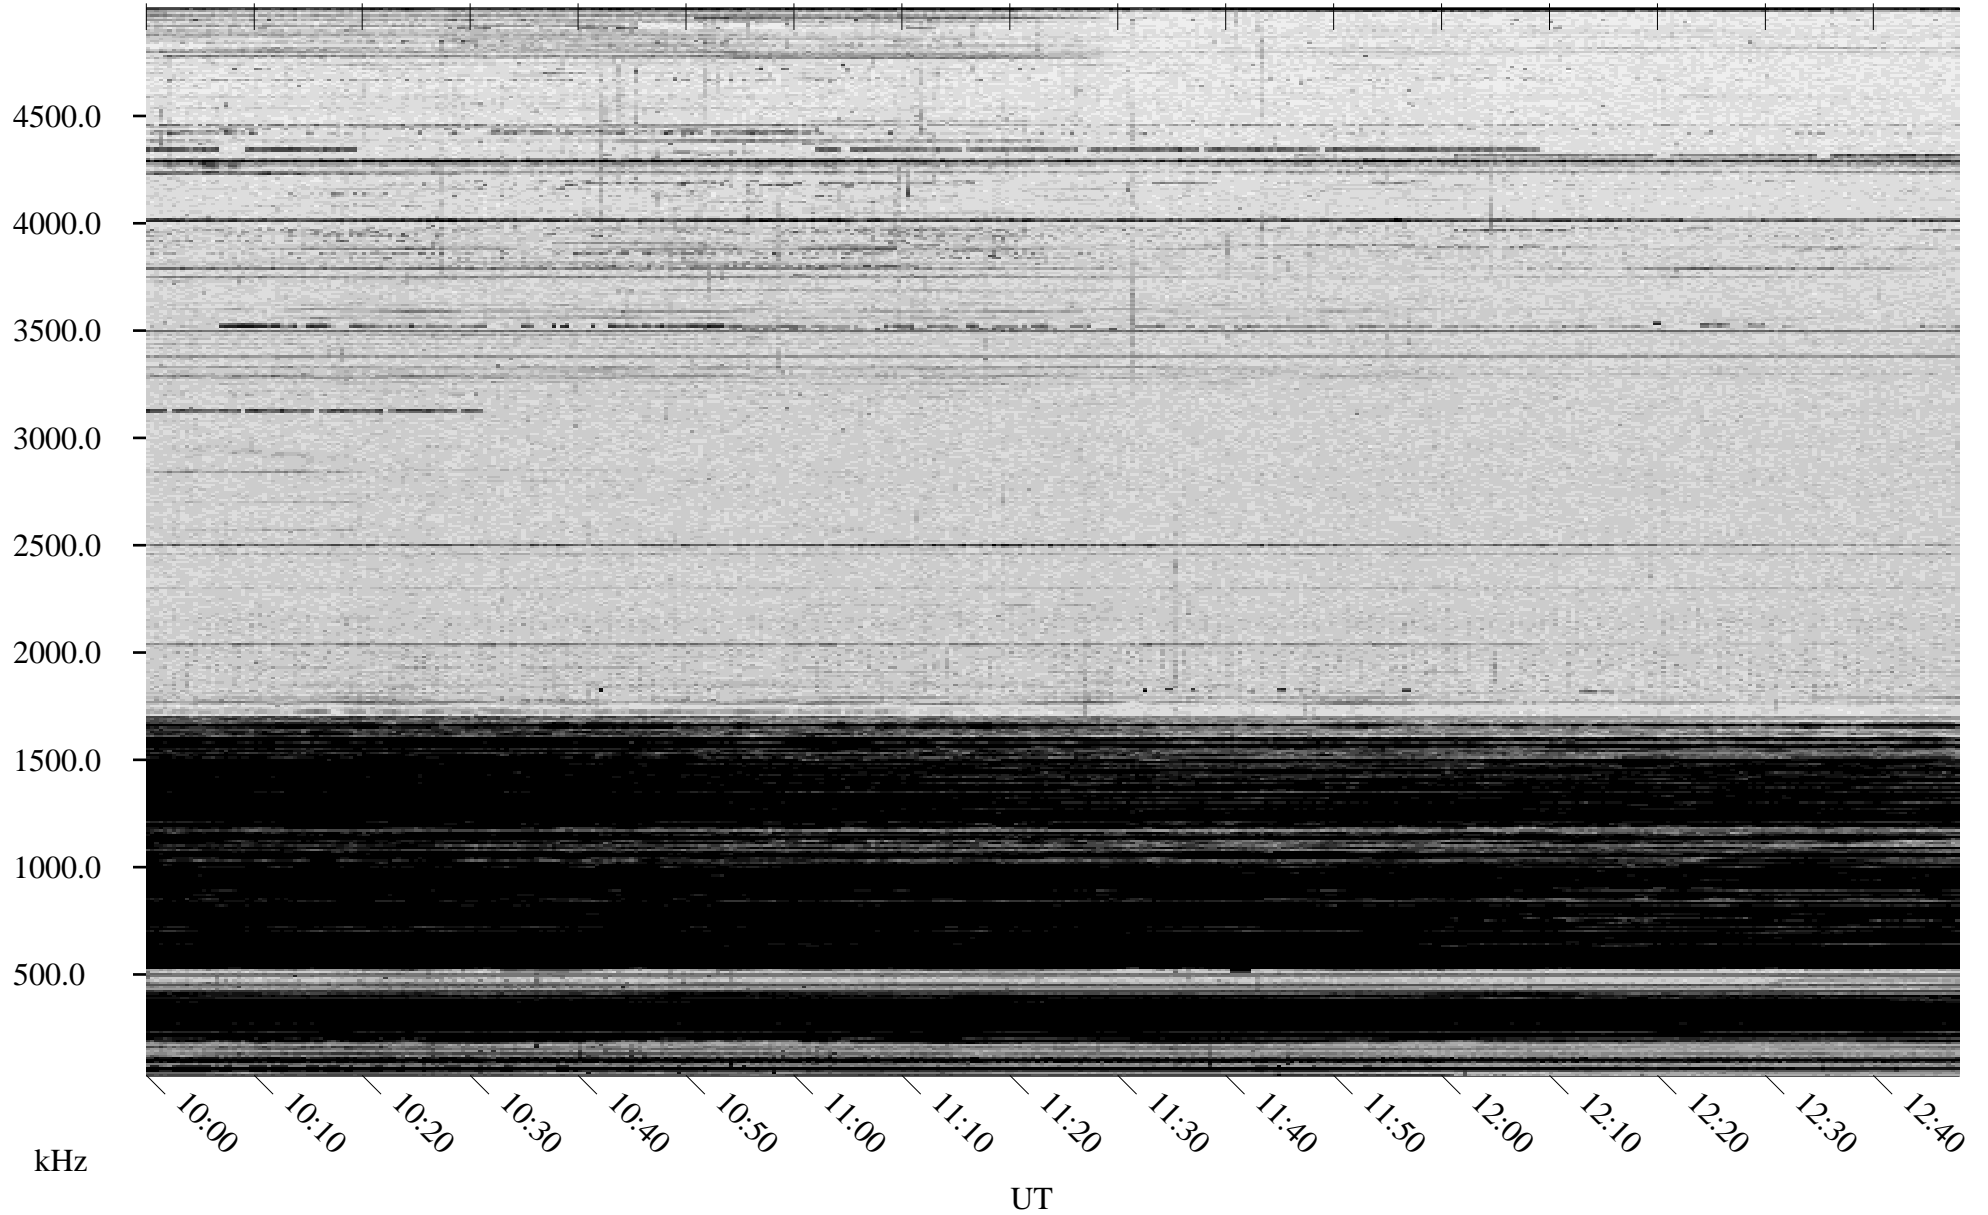

02/16/2004 Churchill, Manitoba

Linear Scale Black = 161 White = 15

ch04047l.r00m max_12

Page 1

02/16/2004 Churchill, Manitoba

Linear Scale Black = 161 White = 15

ch04047l.r00m max_12

Page 2

02/17/2004 Churchill, Manitoba

Linear Scale Black = 161 White = 15

ch04047l.r00m max_12

Page 3

02/17/2004 Churchill, Manitoba

Linear Scale Black = 161 White = 15

ch04047l.r00m max_12

Page 4

02/17/2004 Churchill, Manitoba

Linear Scale Black = 161 White = 15

ch040471.r00m max_12

Page 5

02/17/2004 Churchill, Manitoba

Linear Scale Black = 161 White = 15

ch04047l.r00m max_12

Page 6

02/17/2004 Churchill, Manitoba

Linear Scale Black = 161 White = 15

ch04047l.r00m max_12

Page 7

02/17/2004 Churchill, Manitoba

Linear Scale Black = 161 White = 15

ch04047l.r00m max_12

Page 8