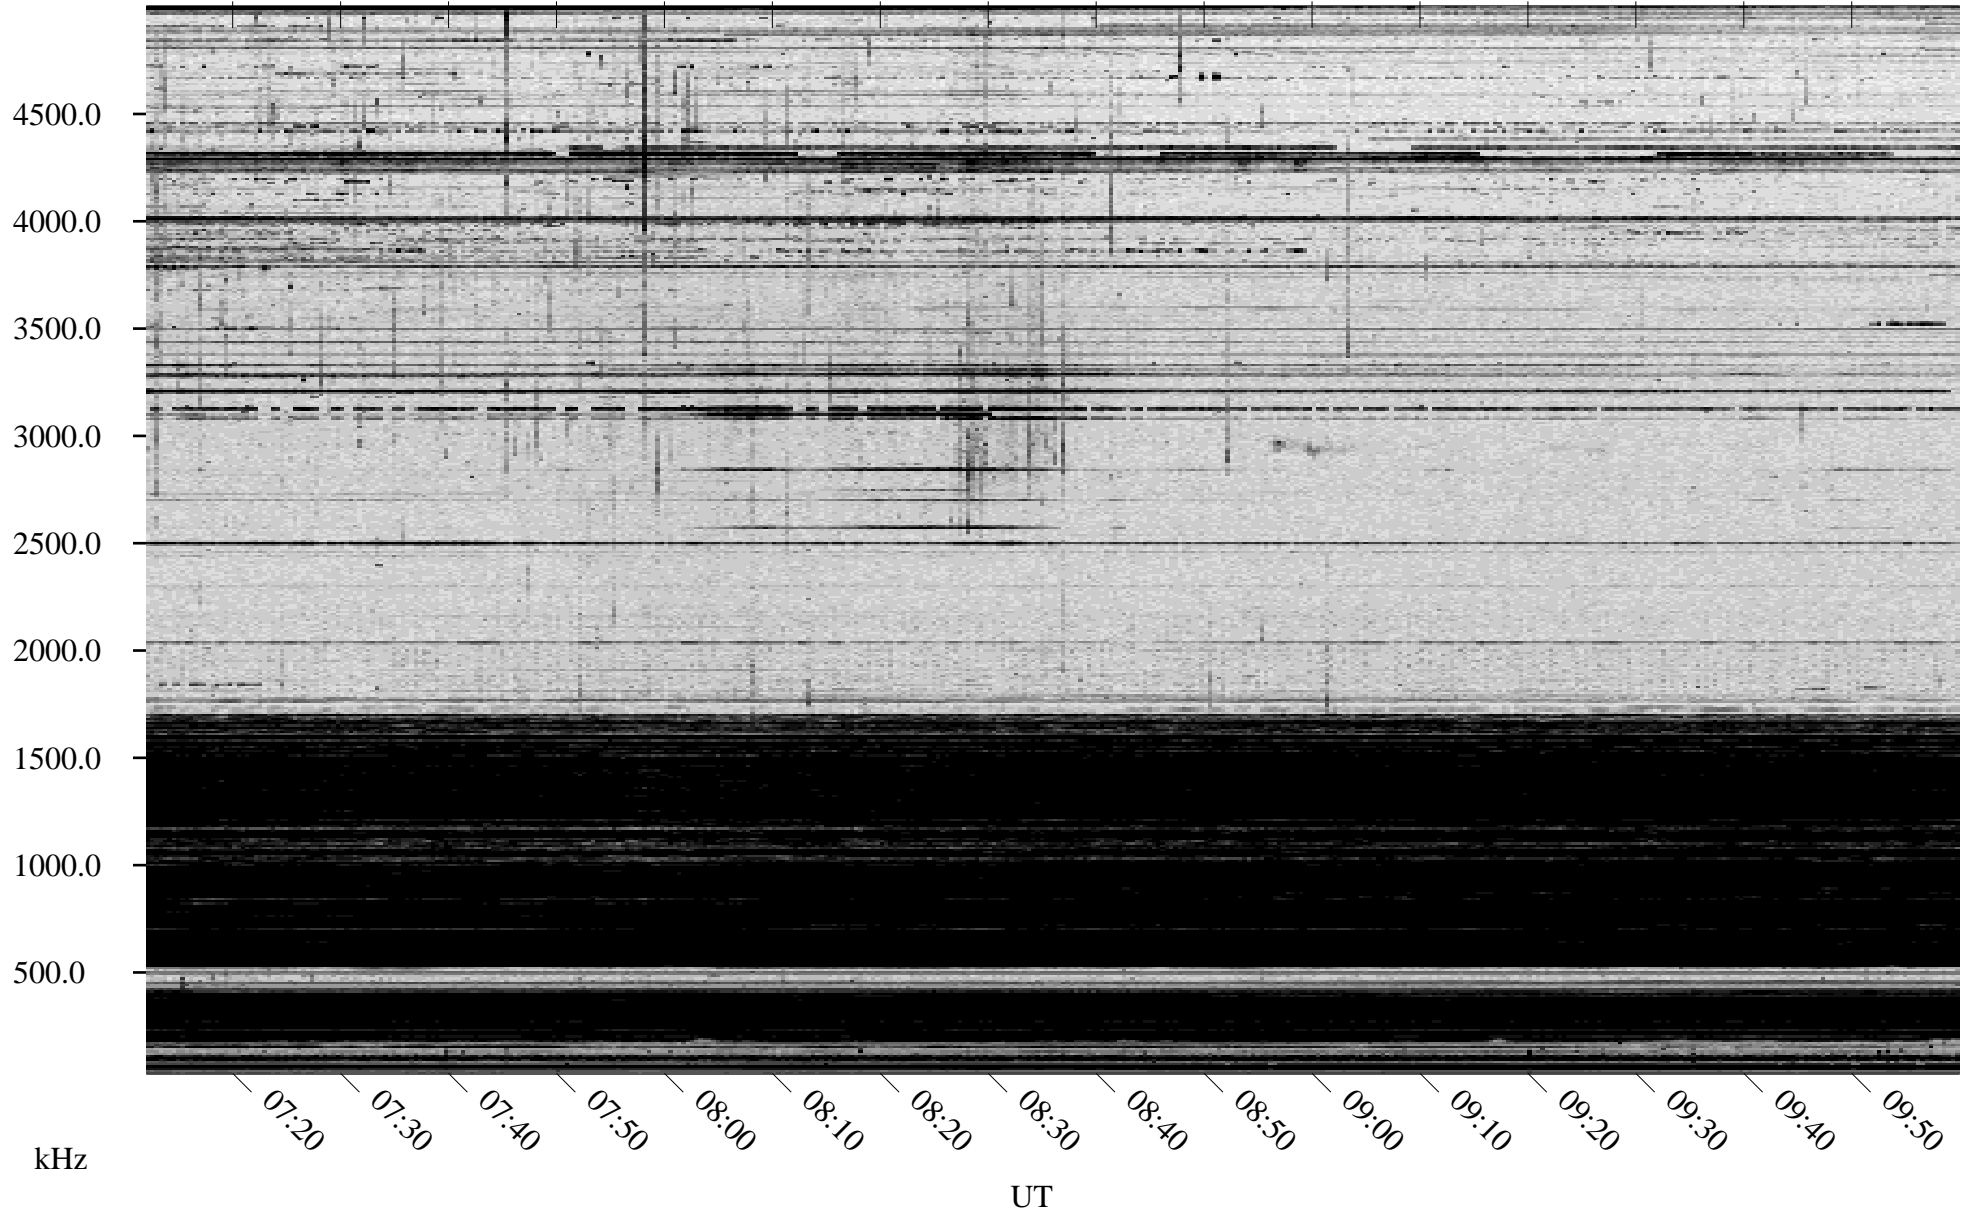

02/16/2004 Churchill, Manitoba

Linear Scale Black = 161 White = 15

ch04047l.r00m max_12

Page 1

02/16/2004 Churchill, Manitoba

Linear Scale Black = 161 White = 15

ch04047l.r00m max_12

Page 2

02/17/2004 Churchill, Manitoba

Linear Scale Black = 161 White = 15

ch04047l.r00m max_12

Page 3

02/17/2004 Churchill, Manitoba

Linear Scale Black = 161 White = 15

ch04047l.r00m max_12

Page 4

02/17/2004 Churchill, Manitoba

Linear Scale Black = 161 White = 15

ch040471.r00m max_12

Page 5

02/17/2004 Churchill, Manitoba

Linear Scale Black = 161 White = 15

ch04047l.r00m max_12

Page 6

02/17/2004 Churchill, Manitoba

Linear Scale Black = 161 White = 15

ch04047l.r00m max_12

Page 7

02/17/2004 Churchill, Manitoba

Linear Scale Black = 161 White = 15

ch04047l.r00m max_12

Page 8