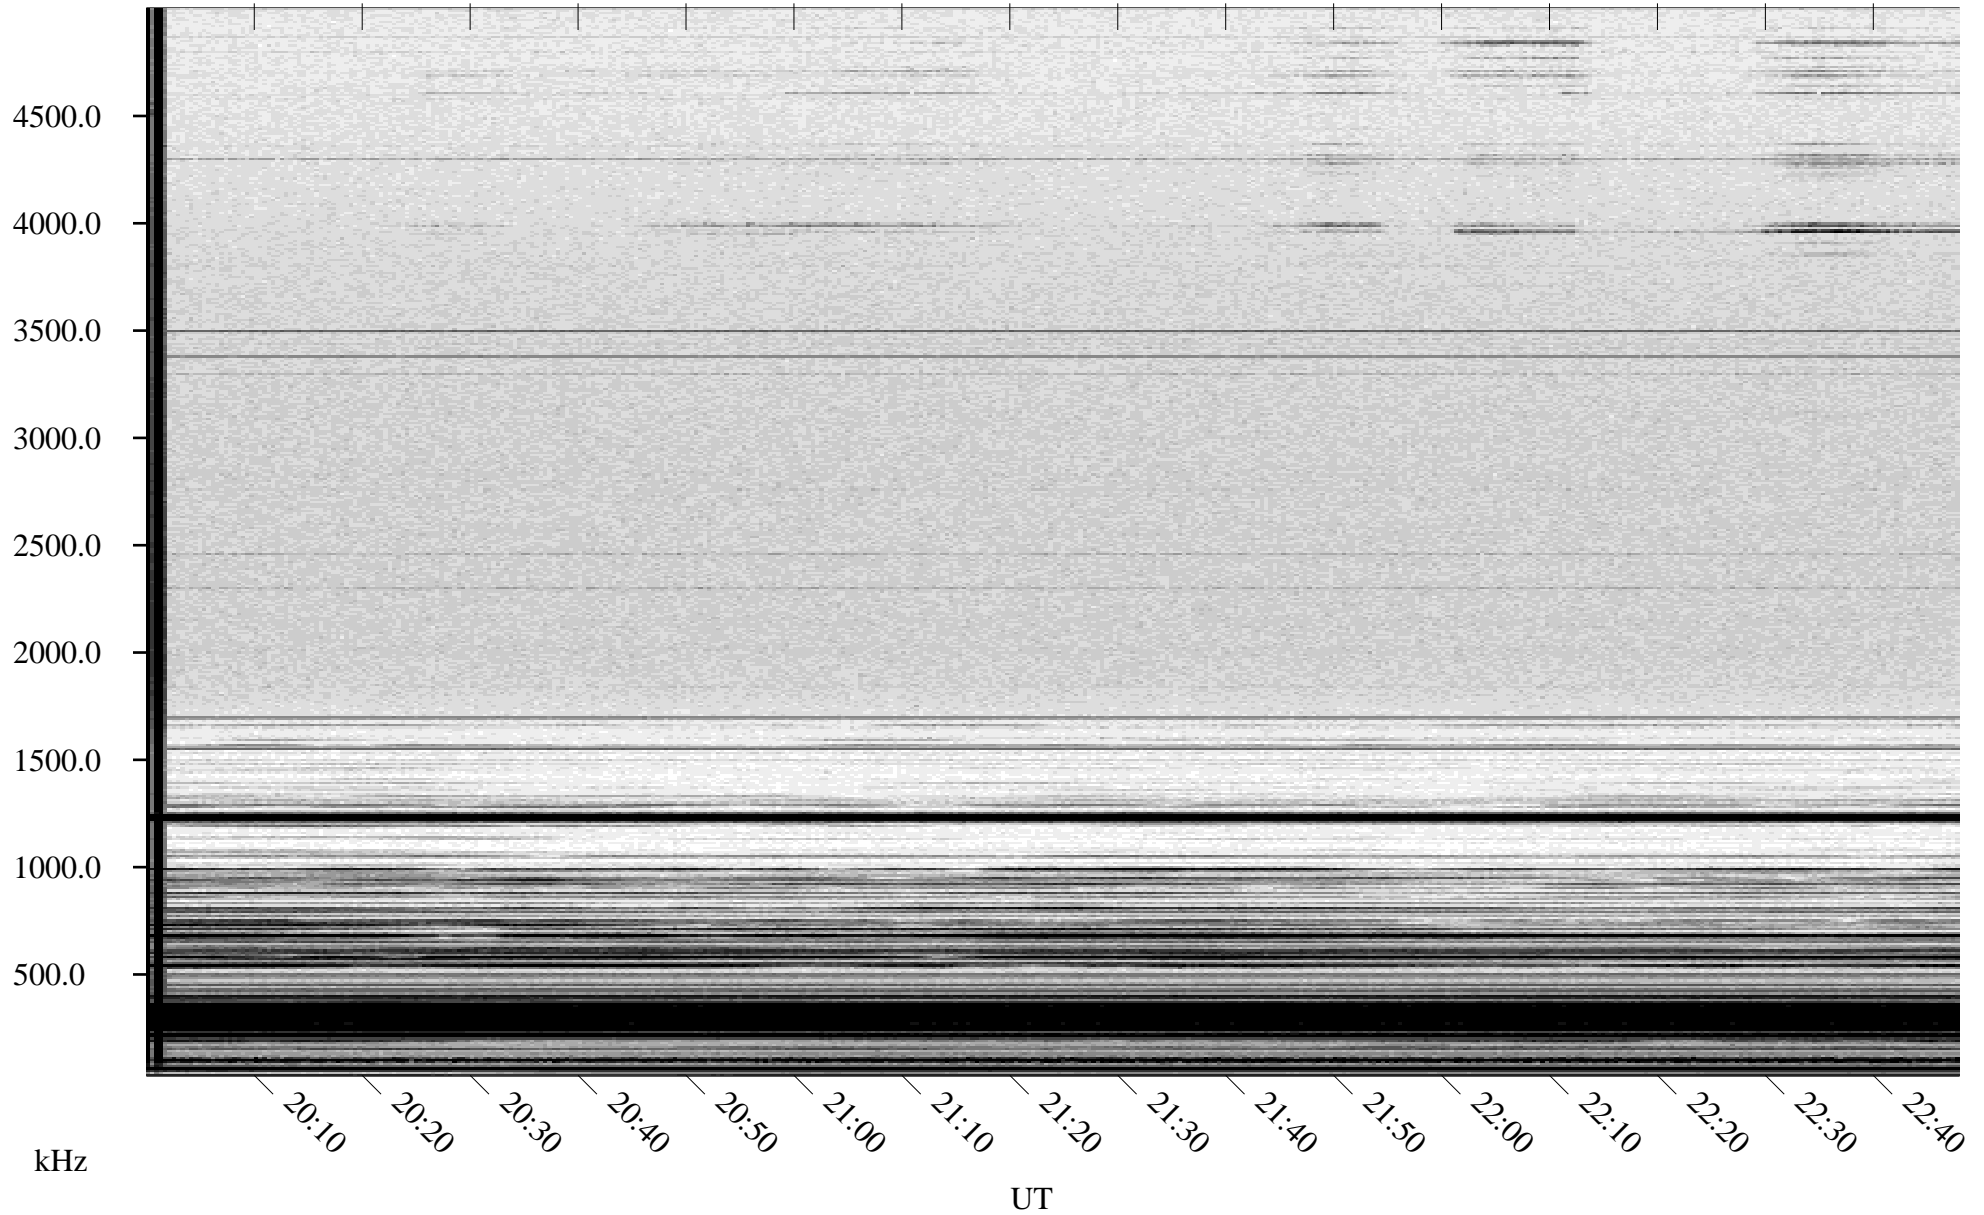

02/16/2004 Churchill, Manitoba

Linear Scale Black = 161 White = 15

ch04047l.r00m max_12

Page 1

02/16/2004 Churchill, Manitoba

Linear Scale Black = 161 White = 15

ch04047l.r00m max_12

Page 2

02/17/2004 Churchill, Manitoba

Linear Scale Black = 161 White = 15

ch04047l.r00m max_12

Page 3

02/17/2004 Churchill, Manitoba

Linear Scale Black = 161 White = 15

ch04047l.r00m max_12

Page 4

02/17/2004 Churchill, Manitoba

Linear Scale Black = 161 White = 15

ch040471.r00m max_12

Page 5

02/17/2004 Churchill, Manitoba

Linear Scale Black = 161 White = 15

ch04047l.r00m max_12

Page 6

02/17/2004 Churchill, Manitoba

Linear Scale Black = 161 White = 15

ch04047l.r00m max_12

Page 7

02/17/2004 Churchill, Manitoba

Linear Scale Black = 161 White = 15

ch04047l.r00m max_12

Page 8