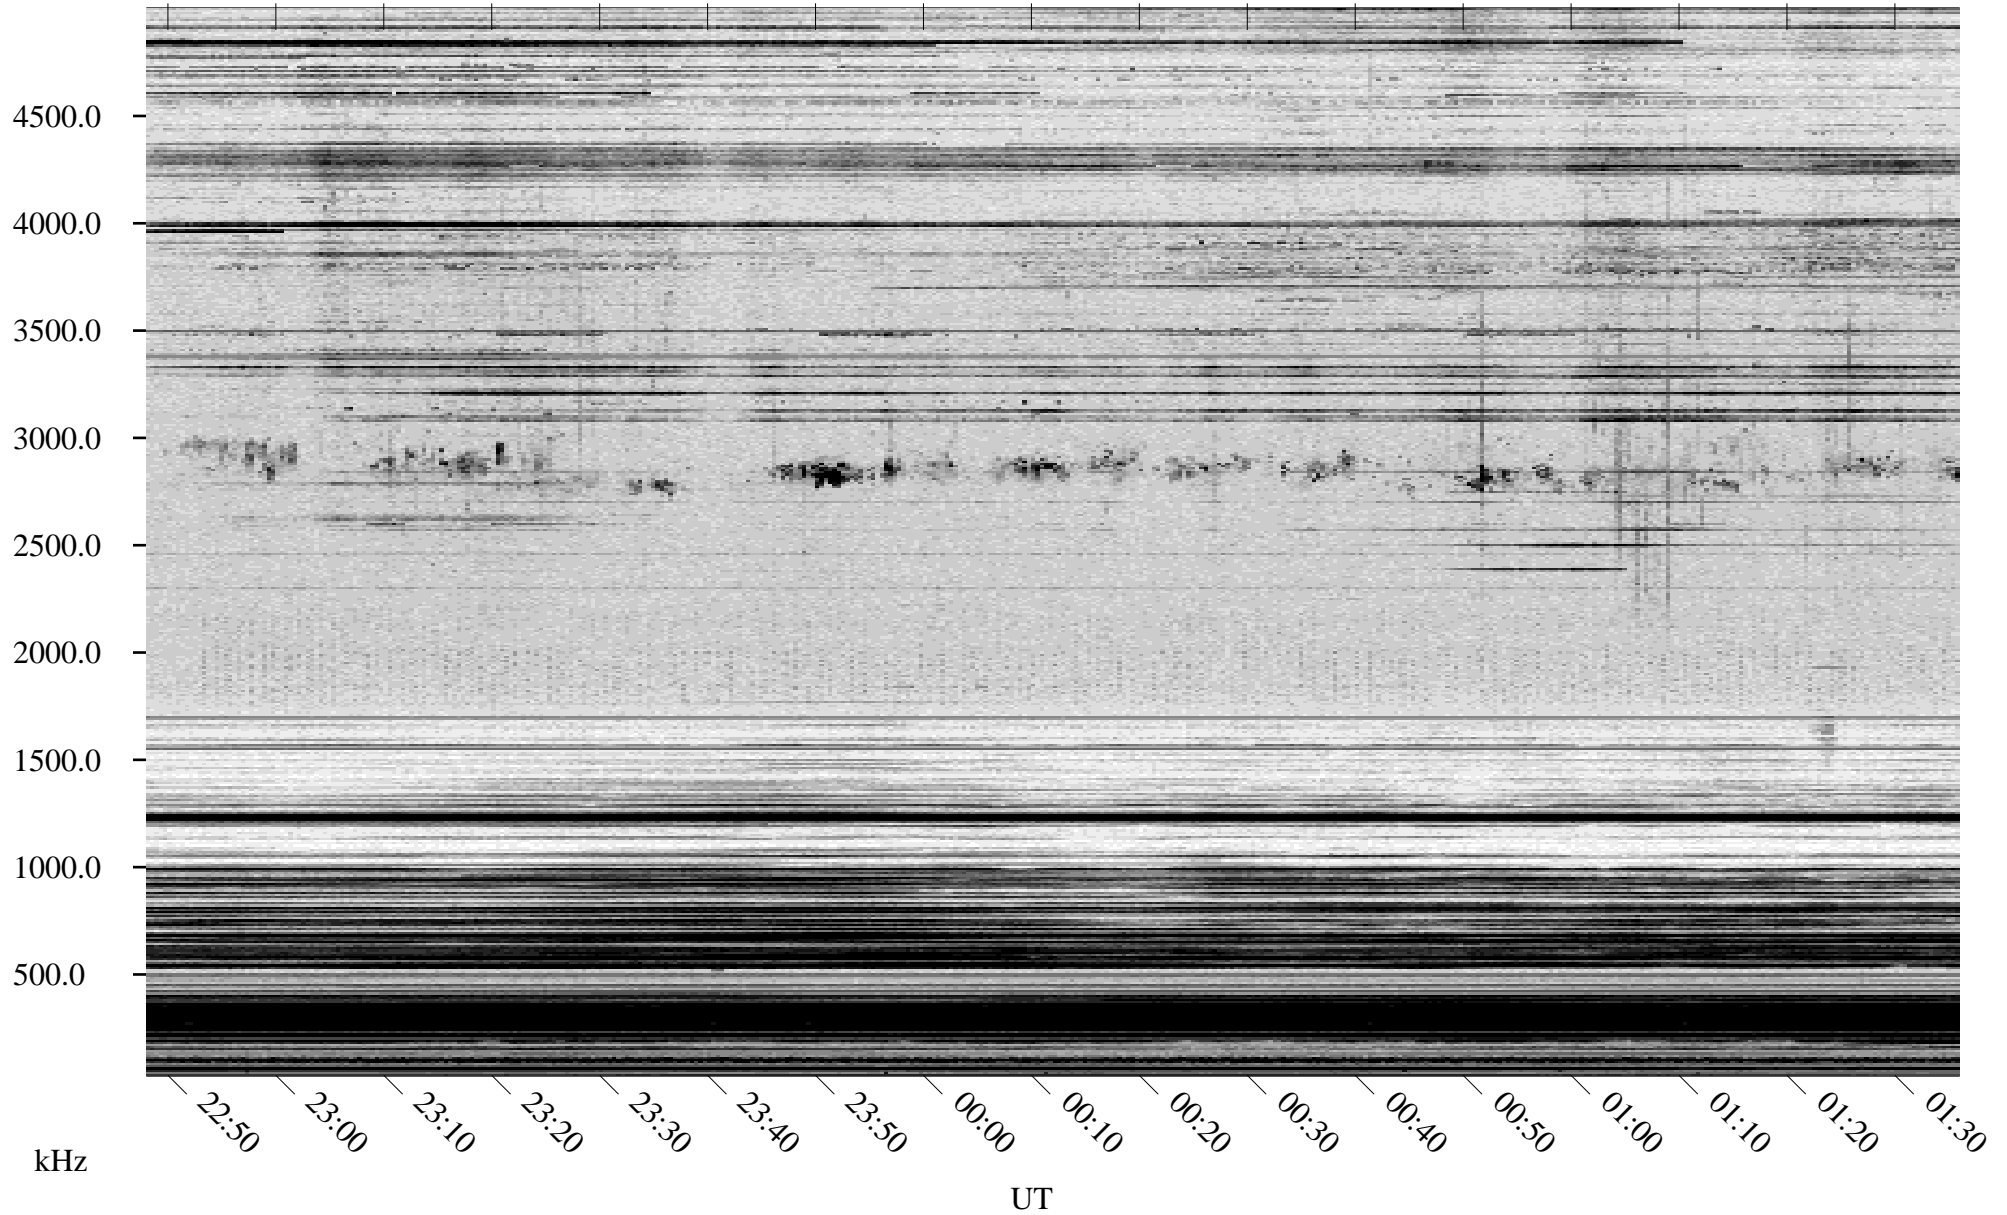

# 02/17/2004 Churchill, Manitoba

Linear Scale    Black = 161    White = 15

ch04048l.r00m max\_12

Page 1

# 02/17/2004 Churchill, Manitoba

Linear Scale    Black = 161    White = 15

ch04048l.r00m max\_12

Page 2

# 02/18/2004 Churchill, Manitoba

Linear Scale    Black = 161    White = 15

ch04048l.r00m max\_12

Page 3

# 02/18/2004 Churchill, Manitoba

Linear Scale    Black = 161    White = 15

ch04048l.r00m max\_12

Page 4