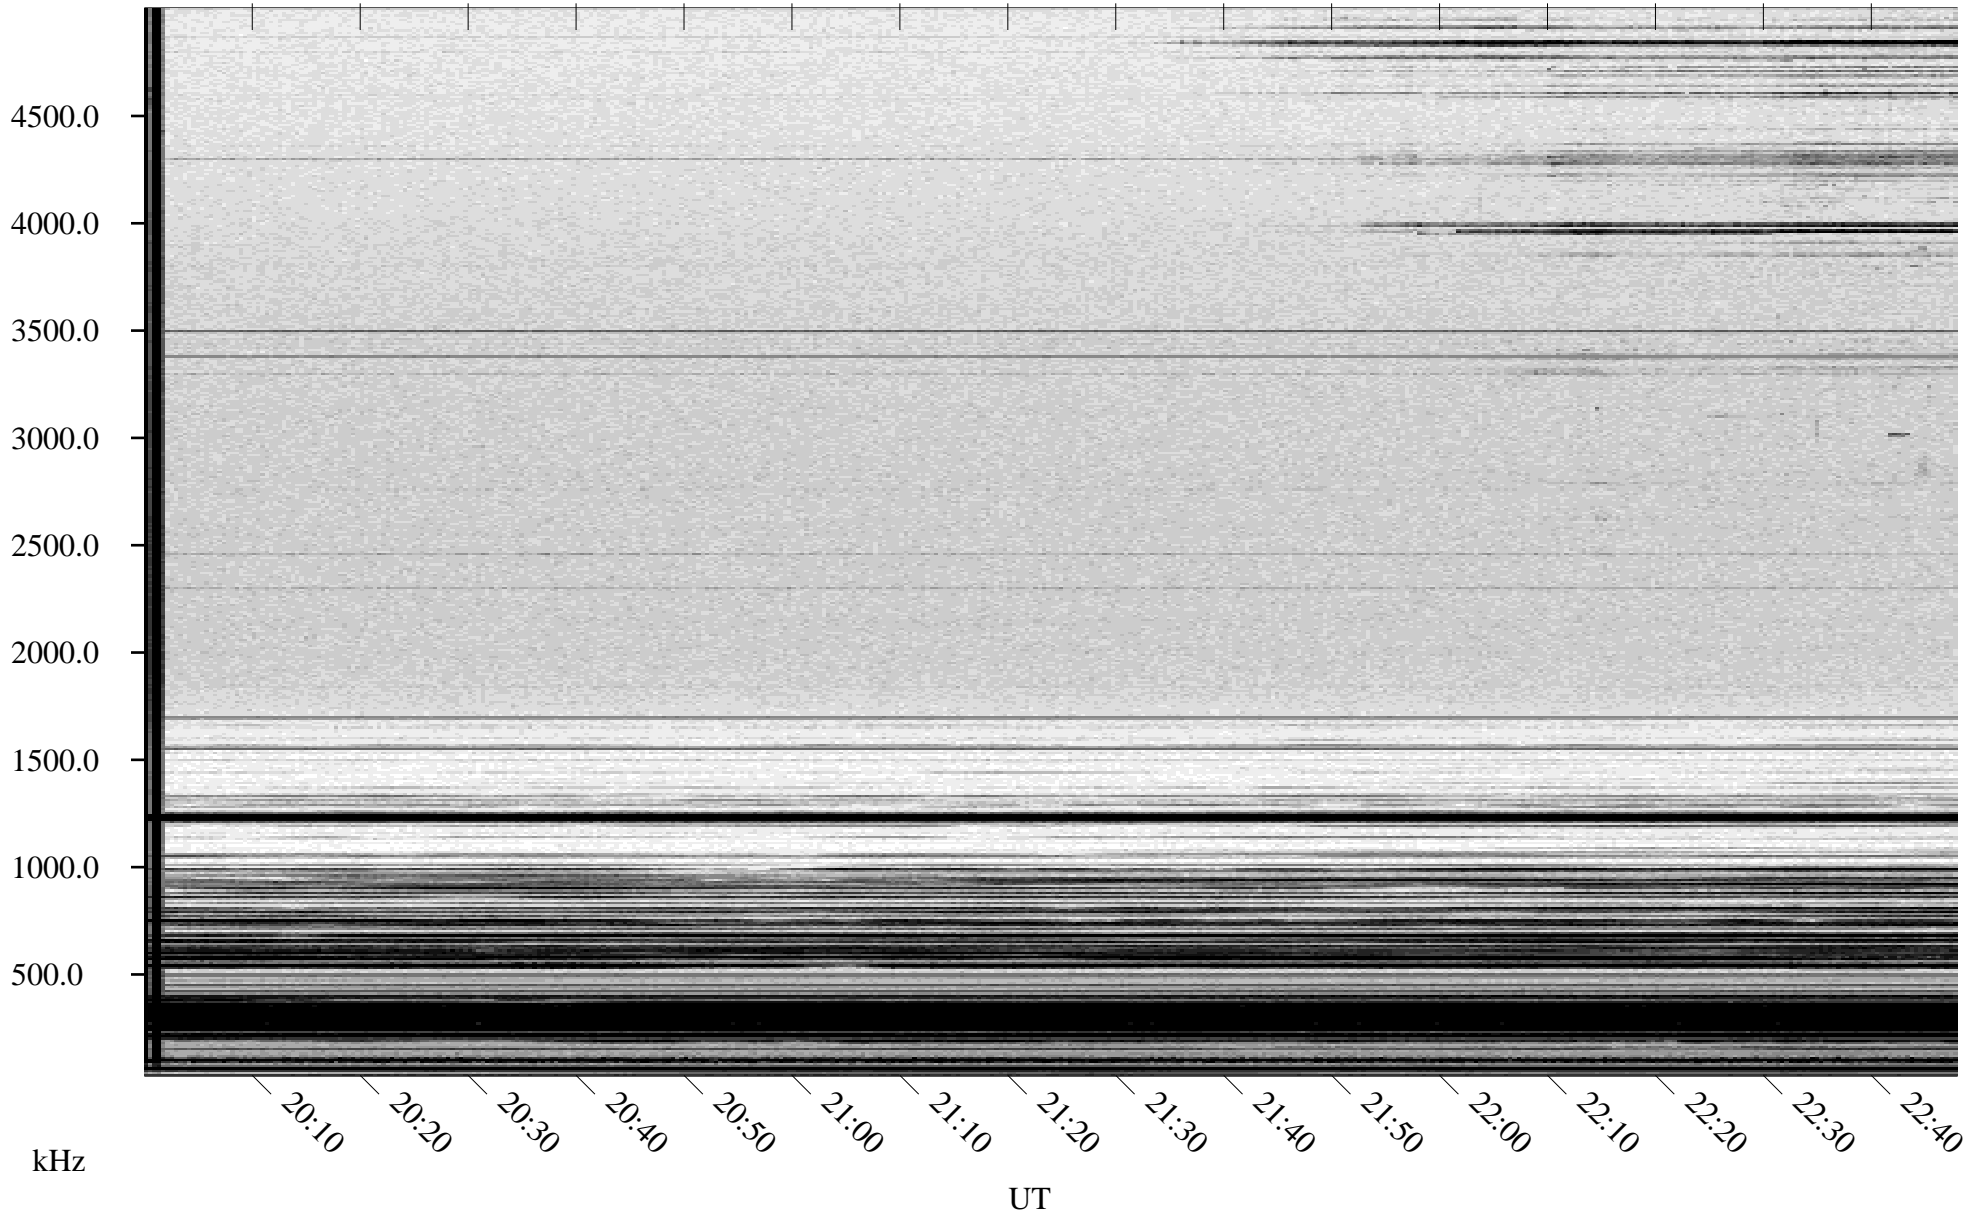

# 02/17/2004 Churchill, Manitoba

Linear Scale    Black = 161    White = 15

ch04048l.r00m max\_12

Page 1

# 02/17/2004 Churchill, Manitoba

Linear Scale    Black = 161    White = 15

ch04048l.r00m max\_12

Page 2

# 02/18/2004 Churchill, Manitoba

Linear Scale    Black = 161    White = 15

ch04048l.r00m max\_12

Page 3

# 02/18/2004 Churchill, Manitoba

Linear Scale    Black = 161    White = 15

ch04048l.r00m max\_12

Page 4