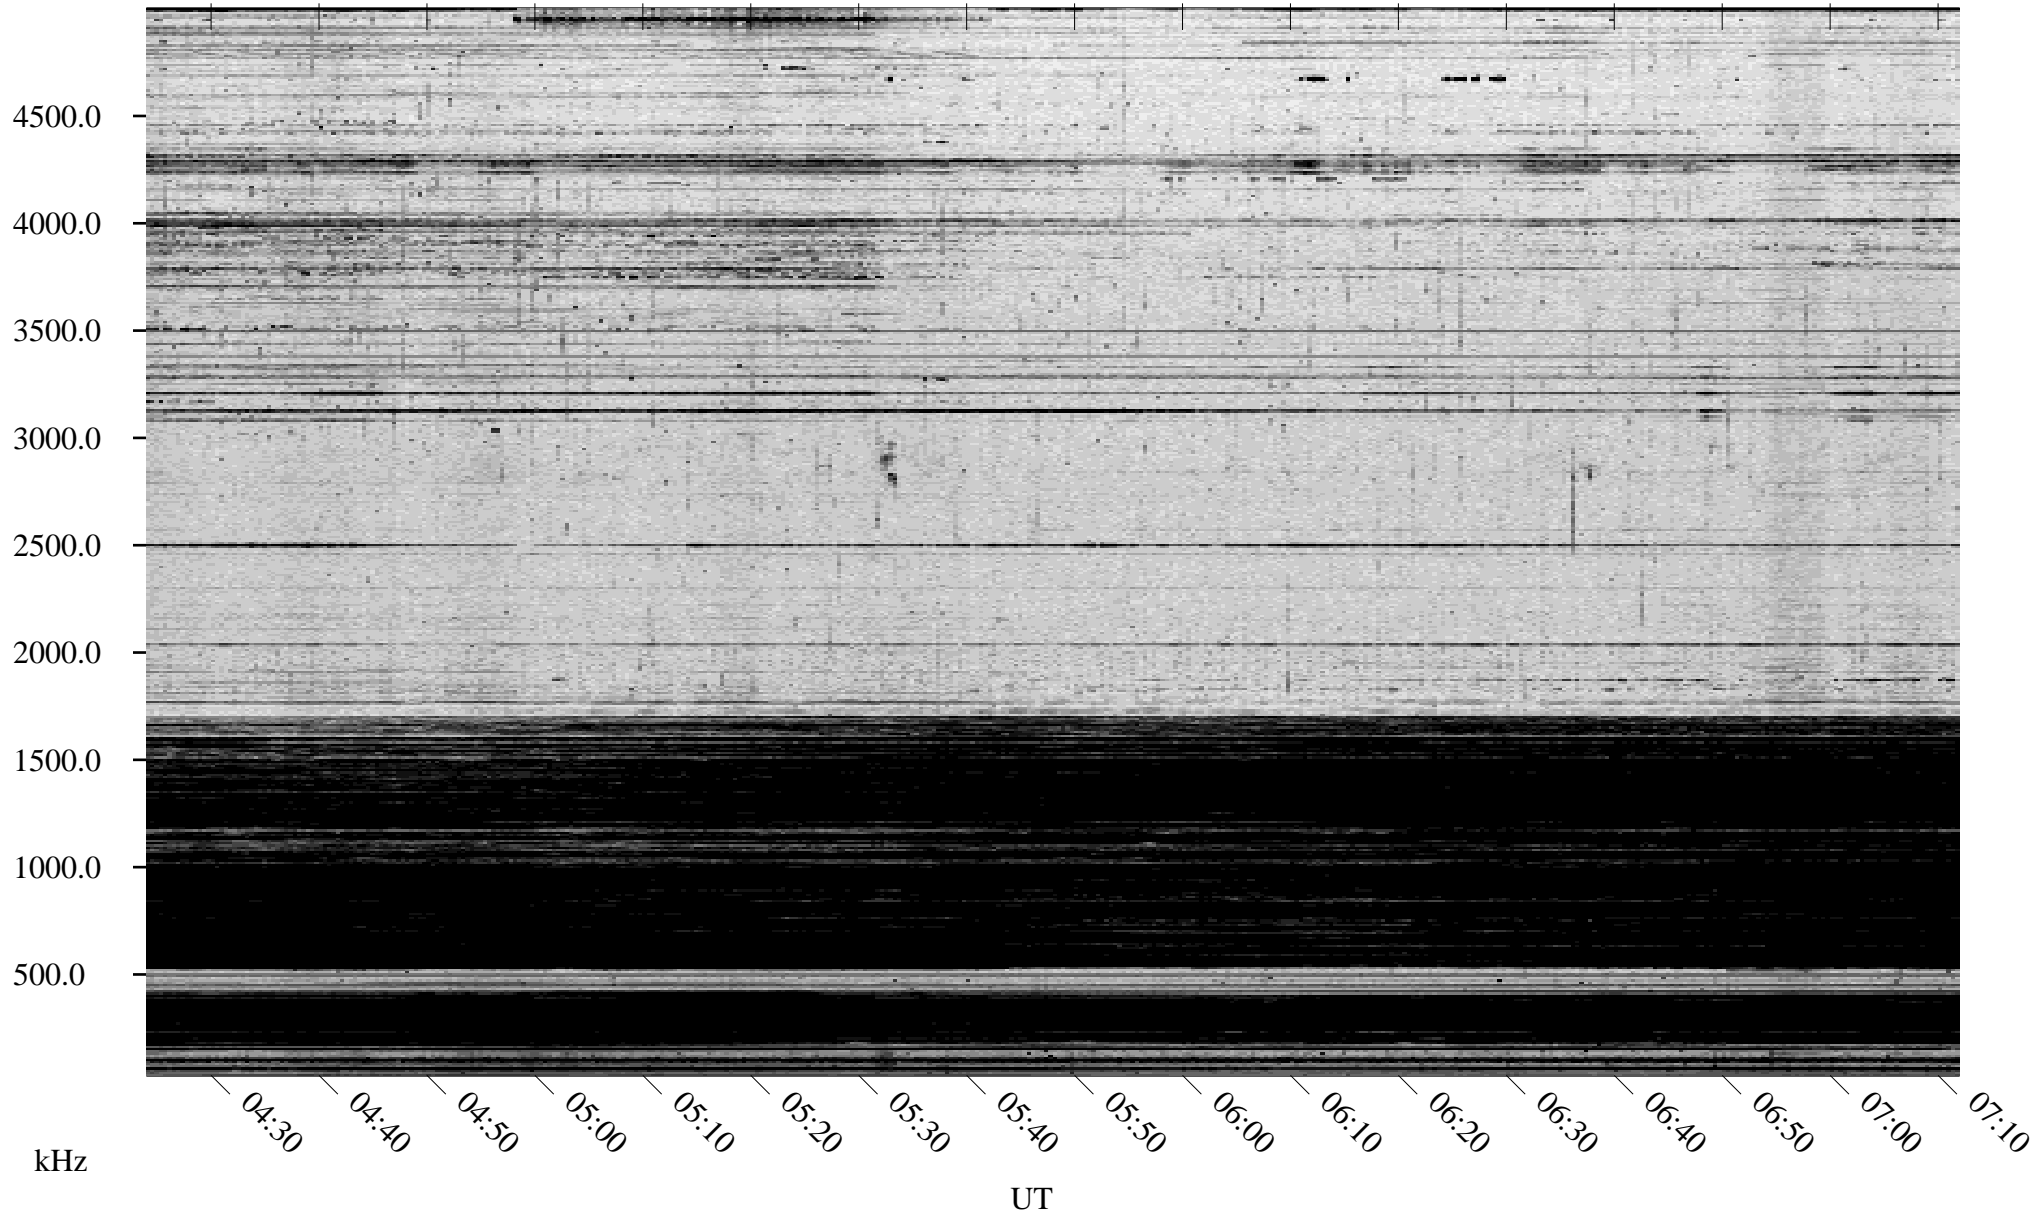

# 02/17/2004 Churchill, Manitoba

Linear Scale    Black = 161    White = 15

ch04048l.r00m max\_12

Page 1

# 02/17/2004 Churchill, Manitoba

Linear Scale    Black = 161    White = 15

ch04048l.r00m max\_12

Page 2

# 02/18/2004 Churchill, Manitoba

Linear Scale    Black = 161    White = 15

ch04048l.r00m max\_12

Page 3

# 02/18/2004 Churchill, Manitoba

Linear Scale    Black = 161    White = 15

ch04048l.r00m max\_12

Page 4