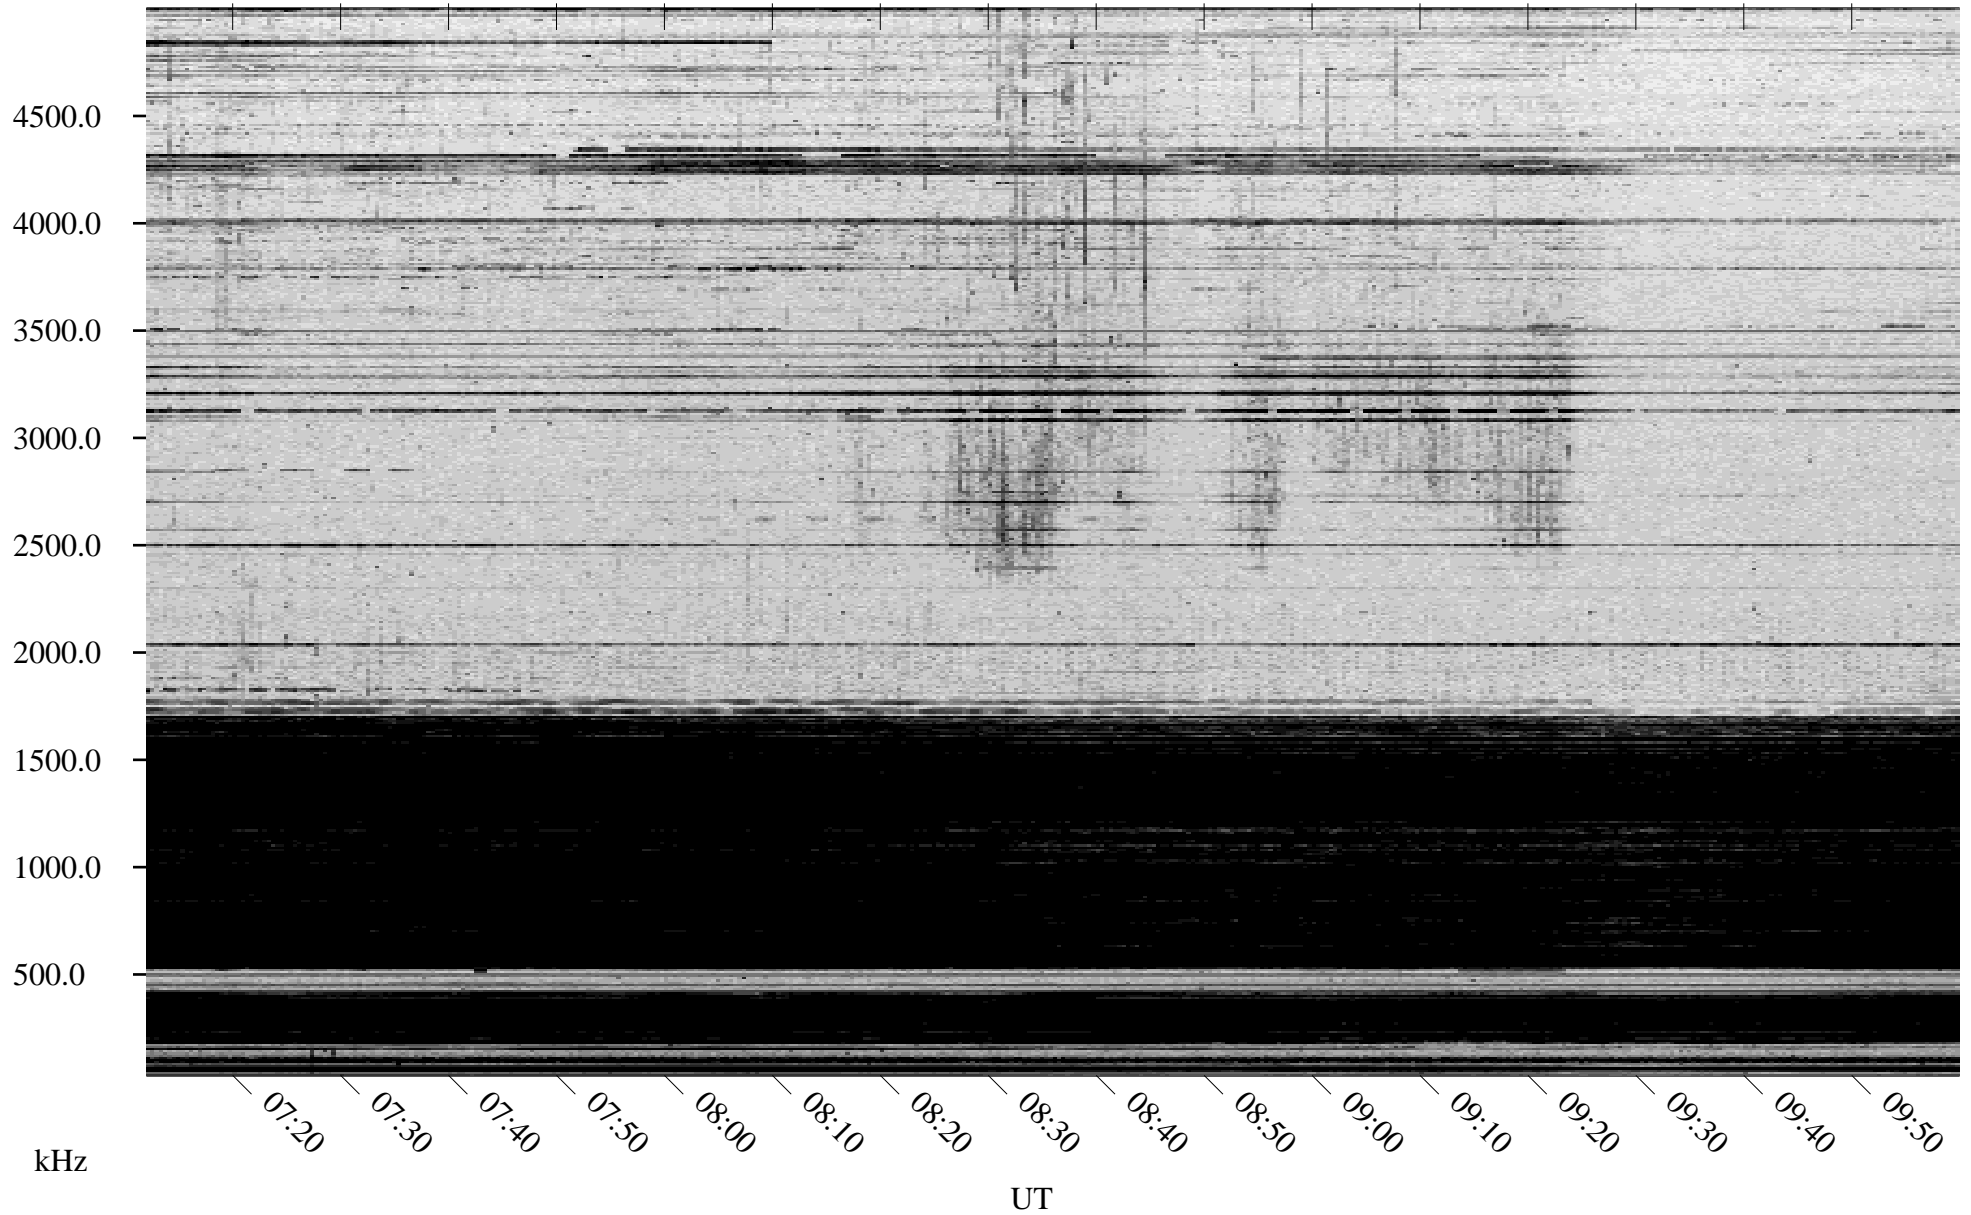

02/18/2004 Churchill, Manitoba

Linear Scale Black = 161 White = 15

ch04049l.r00m max_12

Page 1

02/18/2004 Churchill, Manitoba

Linear Scale Black = 161 White = 15

ch04049l.r00m max_12

Page 2

02/19/2004 Churchill, Manitoba

Linear Scale Black = 161 White = 15

ch04049l.r00m max_12

Page 3

02/19/2004 Churchill, Manitoba

Linear Scale Black = 161 White = 15

ch04049l.r00m max_12

Page 4

02/19/2004 Churchill, Manitoba

Linear Scale Black = 161 White = 15

ch04049l.r00m max_12

Page 5

02/19/2004 Churchill, Manitoba

Linear Scale Black = 161 White = 15

ch04049l.r00m max_12

Page 6

02/19/2004 Churchill, Manitoba

Linear Scale Black = 161 White = 15

ch04049l.r00m max_12

Page 7

02/19/2004 Churchill, Manitoba

Linear Scale Black = 161 White = 15

ch04049l.r00m max_12