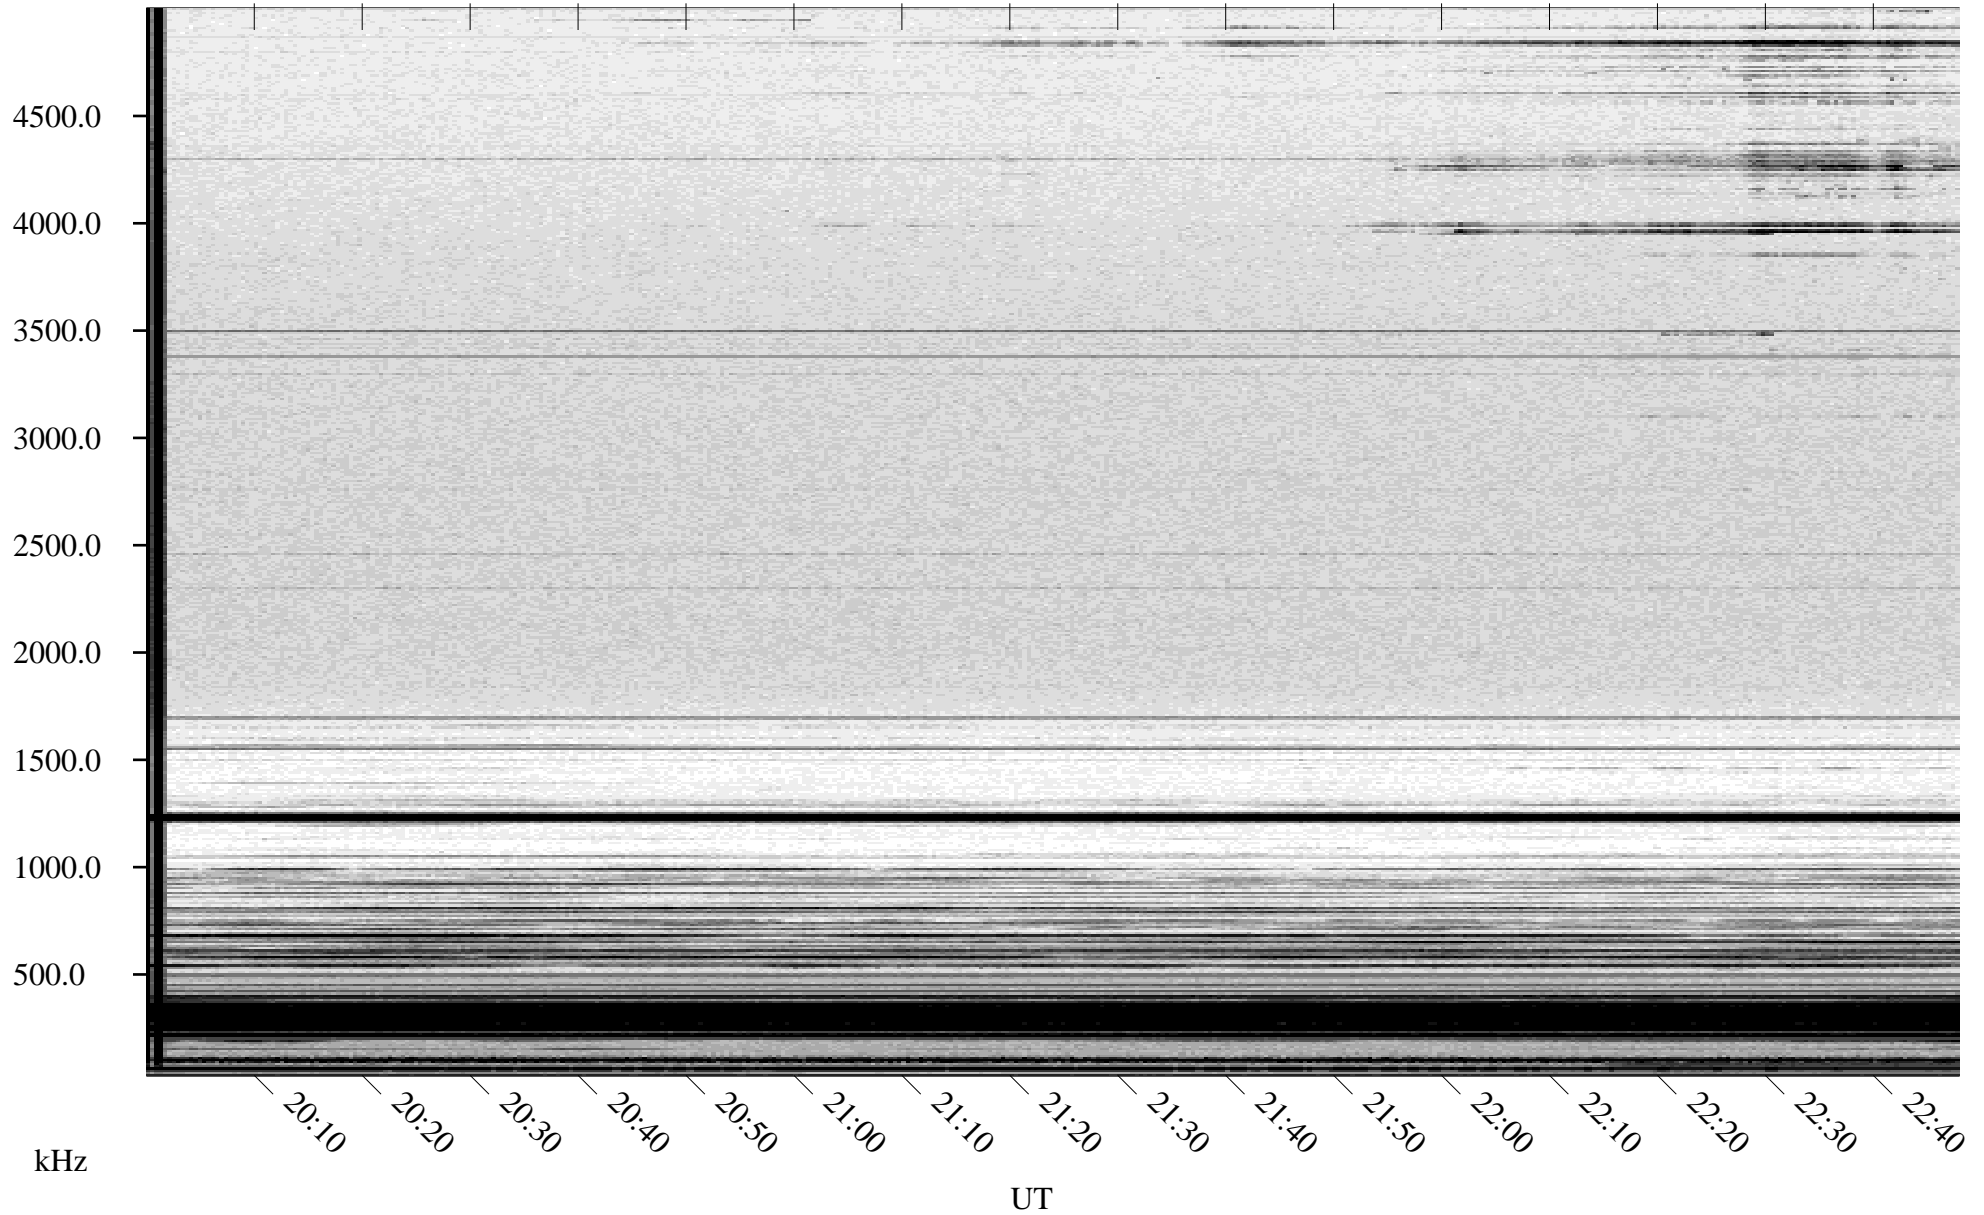

02/18/2004 Churchill, Manitoba

Linear Scale Black = 161 White = 15

ch04049l.r00m max_12

Page 1

02/18/2004 Churchill, Manitoba

Linear Scale Black = 161 White = 15

ch04049l.r00m max_12

Page 2

02/19/2004 Churchill, Manitoba

Linear Scale Black = 161 White = 15

ch04049l.r00m max_12

Page 3

02/19/2004 Churchill, Manitoba

Linear Scale Black = 161 White = 15

ch04049l.r00m max_12

Page 4

02/19/2004 Churchill, Manitoba

Linear Scale Black = 161 White = 15

ch04049l.r00m max_12

Page 5

02/19/2004 Churchill, Manitoba

Linear Scale Black = 161 White = 15

ch04049l.r00m max_12

Page 6

02/19/2004 Churchill, Manitoba

Linear Scale Black = 161 White = 15

ch04049l.r00m max_12

Page 7

02/19/2004 Churchill, Manitoba

Linear Scale Black = 161 White = 15

ch04049l.r00m max_12