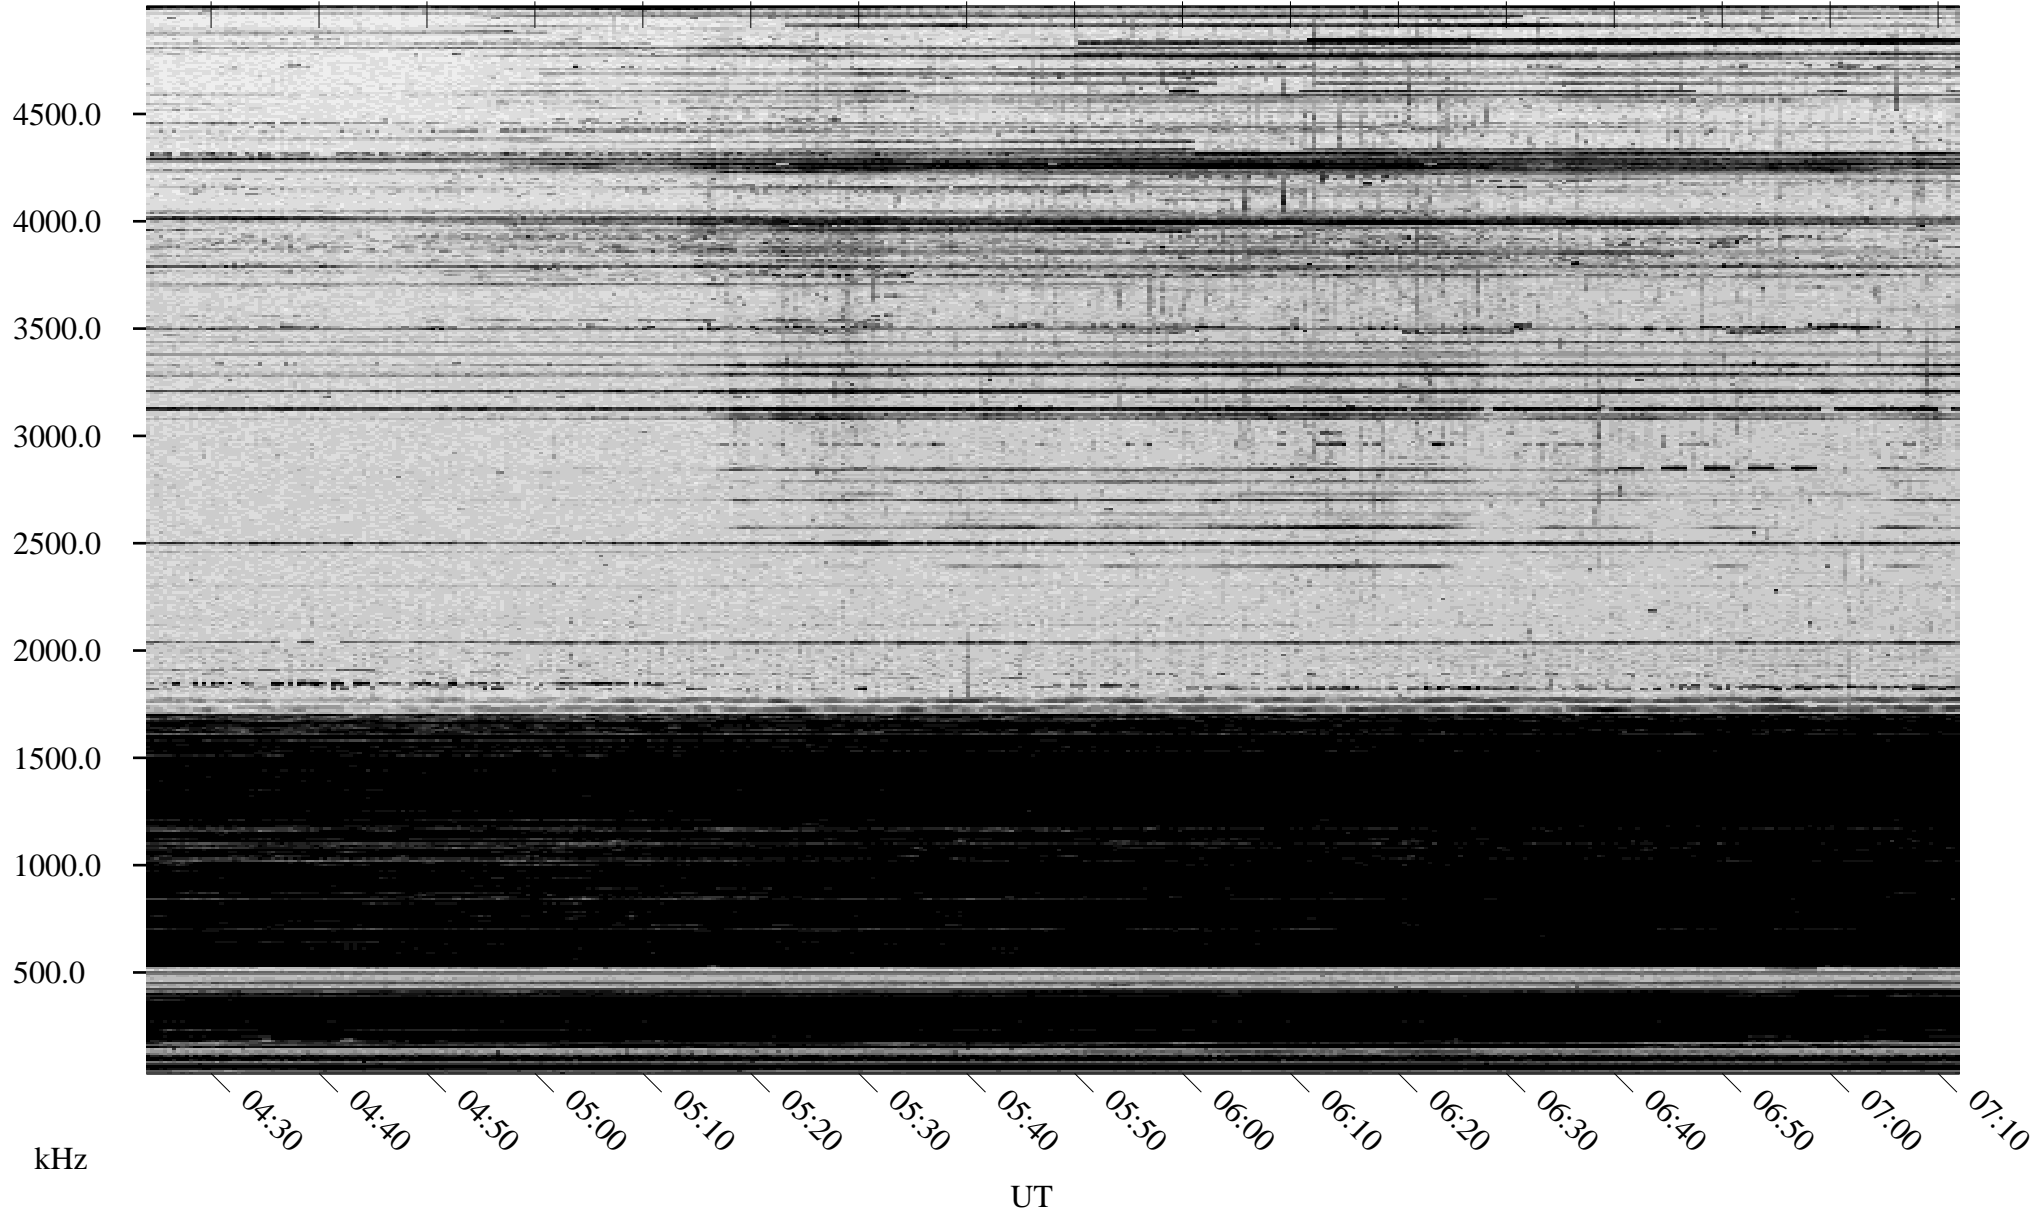

02/18/2004 Churchill, Manitoba

Linear Scale Black = 161 White = 15

ch04049l.r00m max_12

Page 1

02/18/2004 Churchill, Manitoba

Linear Scale Black = 161 White = 15

ch04049l.r00m max_12

Page 2

02/19/2004 Churchill, Manitoba

Linear Scale Black = 161 White = 15

ch04049l.r00m max_12

Page 3

02/19/2004 Churchill, Manitoba

Linear Scale Black = 161 White = 15

ch04049l.r00m max_12

Page 4

02/19/2004 Churchill, Manitoba

Linear Scale Black = 161 White = 15

ch04049l.r00m max_12

Page 5

02/19/2004 Churchill, Manitoba

Linear Scale Black = 161 White = 15

ch04049l.r00m max_12

Page 6

02/19/2004 Churchill, Manitoba

Linear Scale Black = 161 White = 15

ch04049l.r00m max_12

Page 7

02/19/2004 Churchill, Manitoba

Linear Scale Black = 161 White = 15

ch04049l.r00m max_12