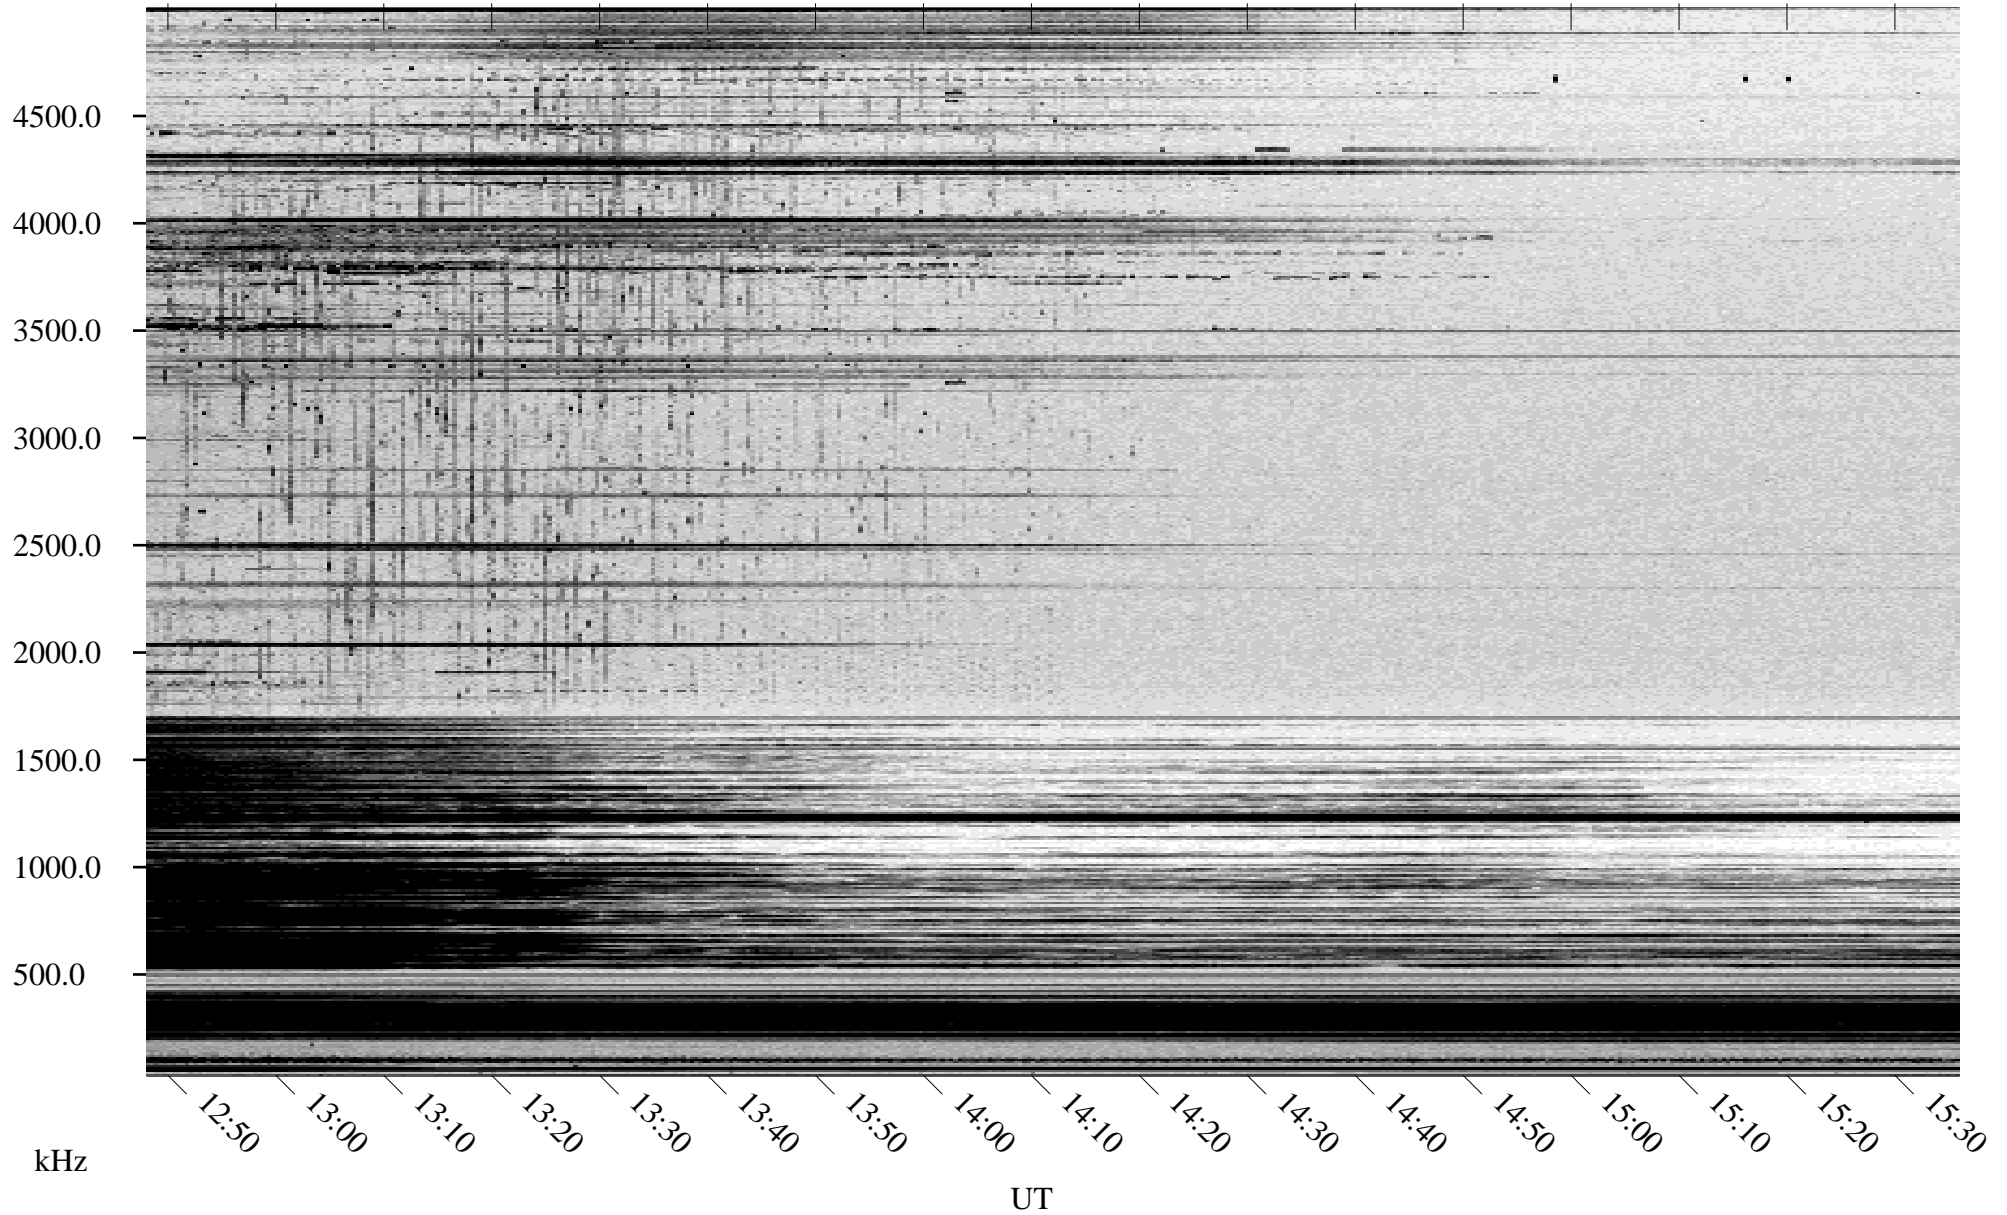

02/18/2004 Churchill, Manitoba

Linear Scale Black = 161 White = 15

ch04049l.r00m max_12

Page 1

02/18/2004 Churchill, Manitoba

Linear Scale Black = 161 White = 15

ch04049l.r00m max_12

Page 2

02/19/2004 Churchill, Manitoba

Linear Scale Black = 161 White = 15

ch04049l.r00m max_12

Page 3

02/19/2004 Churchill, Manitoba

Linear Scale Black = 161 White = 15

ch04049l.r00m max_12

Page 4

02/19/2004 Churchill, Manitoba

Linear Scale Black = 161 White = 15

ch04049l.r00m max_12

Page 5

02/19/2004 Churchill, Manitoba

Linear Scale Black = 161 White = 15

ch04049l.r00m max_12

Page 6

02/19/2004 Churchill, Manitoba

Linear Scale Black = 161 White = 15

ch04049l.r00m max_12

Page 7

02/19/2004 Churchill, Manitoba

Linear Scale Black = 161 White = 15

ch04049l.r00m max_12