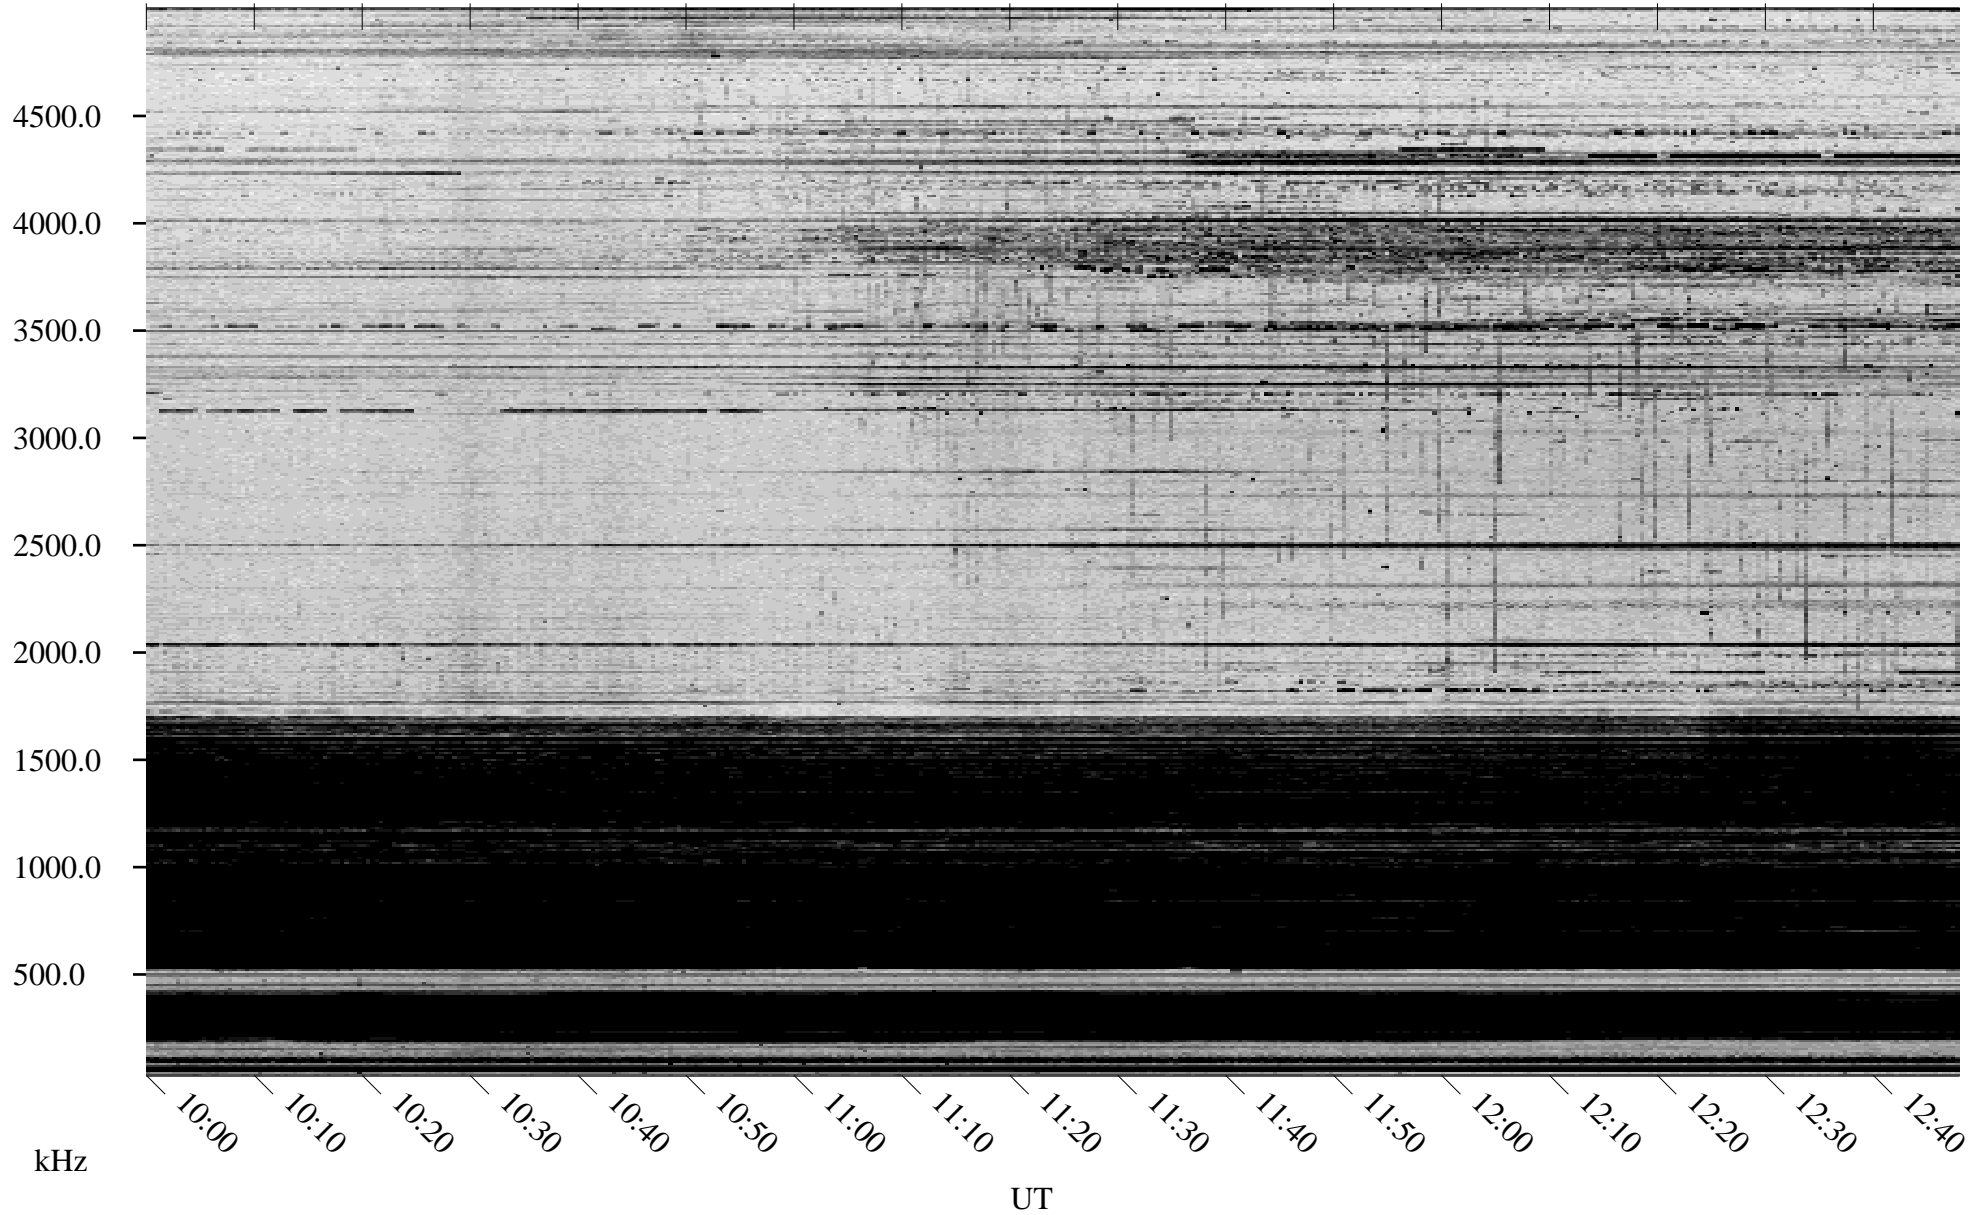

02/18/2004 Churchill, Manitoba

Linear Scale Black = 161 White = 15

ch04049l.r00m max_12

Page 1

02/18/2004 Churchill, Manitoba

Linear Scale Black = 161 White = 15

ch04049l.r00m max_12

Page 2

02/19/2004 Churchill, Manitoba

Linear Scale Black = 161 White = 15

ch04049l.r00m max_12

Page 3

02/19/2004 Churchill, Manitoba

Linear Scale Black = 161 White = 15

ch04049l.r00m max_12

Page 4

02/19/2004 Churchill, Manitoba

Linear Scale Black = 161 White = 15

ch04049l.r00m max_12

Page 5

02/19/2004 Churchill, Manitoba

Linear Scale Black = 161 White = 15

ch04049l.r00m max_12

Page 6

02/19/2004 Churchill, Manitoba

Linear Scale Black = 161 White = 15

ch04049l.r00m max_12

Page 7

02/19/2004 Churchill, Manitoba

Linear Scale Black = 161 White = 15

ch04049l.r00m max_12