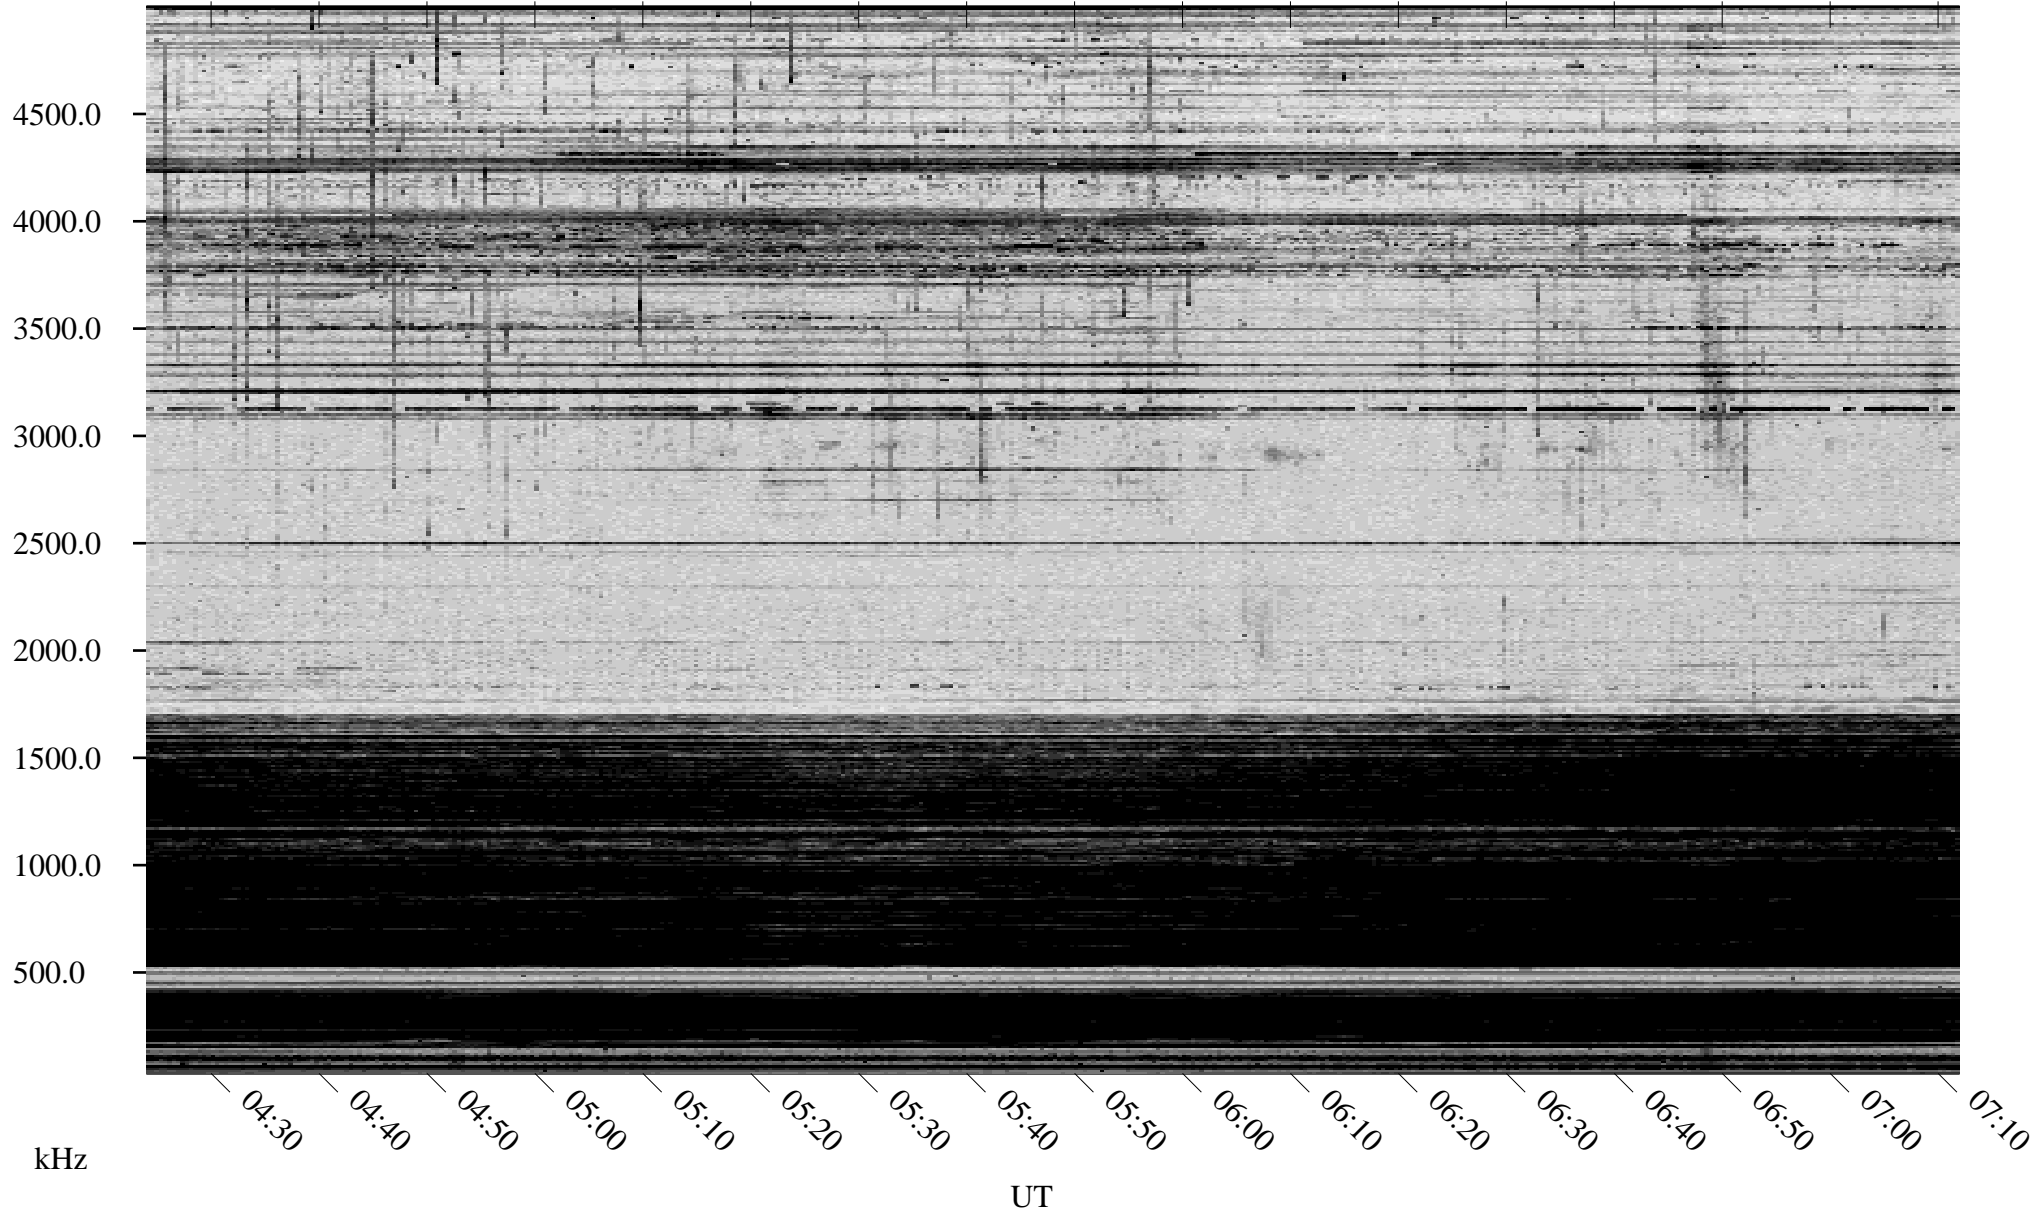

# 02/19/2004 Churchill, Manitoba

Linear Scale    Black = 161    White = 15

ch04050l.r00m max\_12

Page 1

# 02/20/2004 Churchill, Manitoba

Linear Scale    Black = 161    White = 15

ch04050l.r00m max\_12

Page 3

# 02/20/2004 Churchill, Manitoba

Linear Scale    Black = 161    White = 15

ch04050l.r00m max\_12

Page 4

# 02/20/2004 Churchill, Manitoba

Linear Scale    Black = 161    White = 15

ch04050l.r00m max\_12