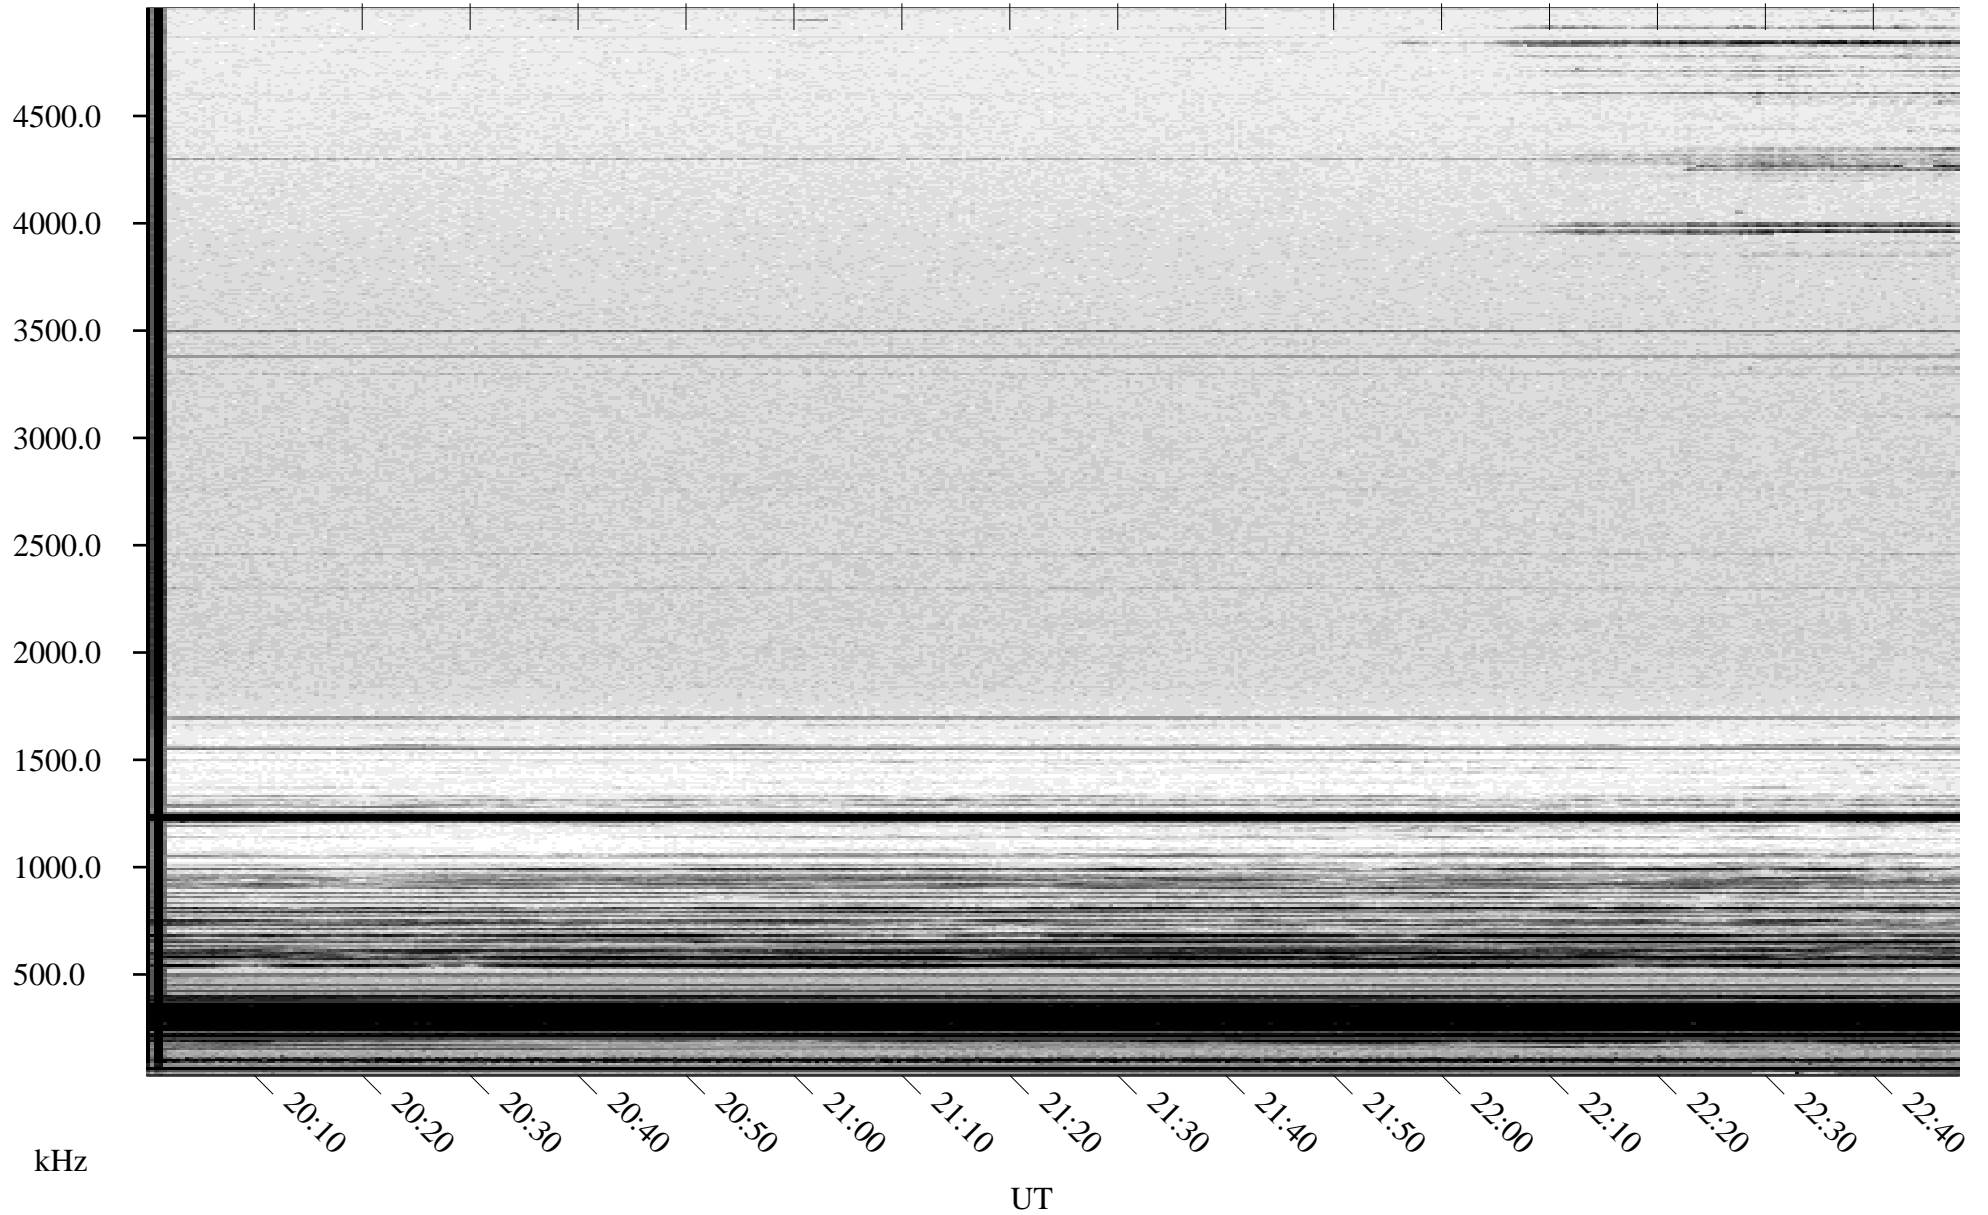

# 02/19/2004 Churchill, Manitoba

Linear Scale    Black = 161    White = 15

ch04050l.r00m max\_12

Page 1

# 02/19/2004 Churchill, Manitoba

Linear Scale    Black = 161    White = 15

ch04050l.r00m max\_12

Page 2

# 02/20/2004 Churchill, Manitoba

Linear Scale    Black = 161    White = 15

ch04050l.r00m max\_12

Page 3

# 02/20/2004 Churchill, Manitoba

Linear Scale    Black = 161    White = 15

ch04050l.r00m max\_12

Page 4