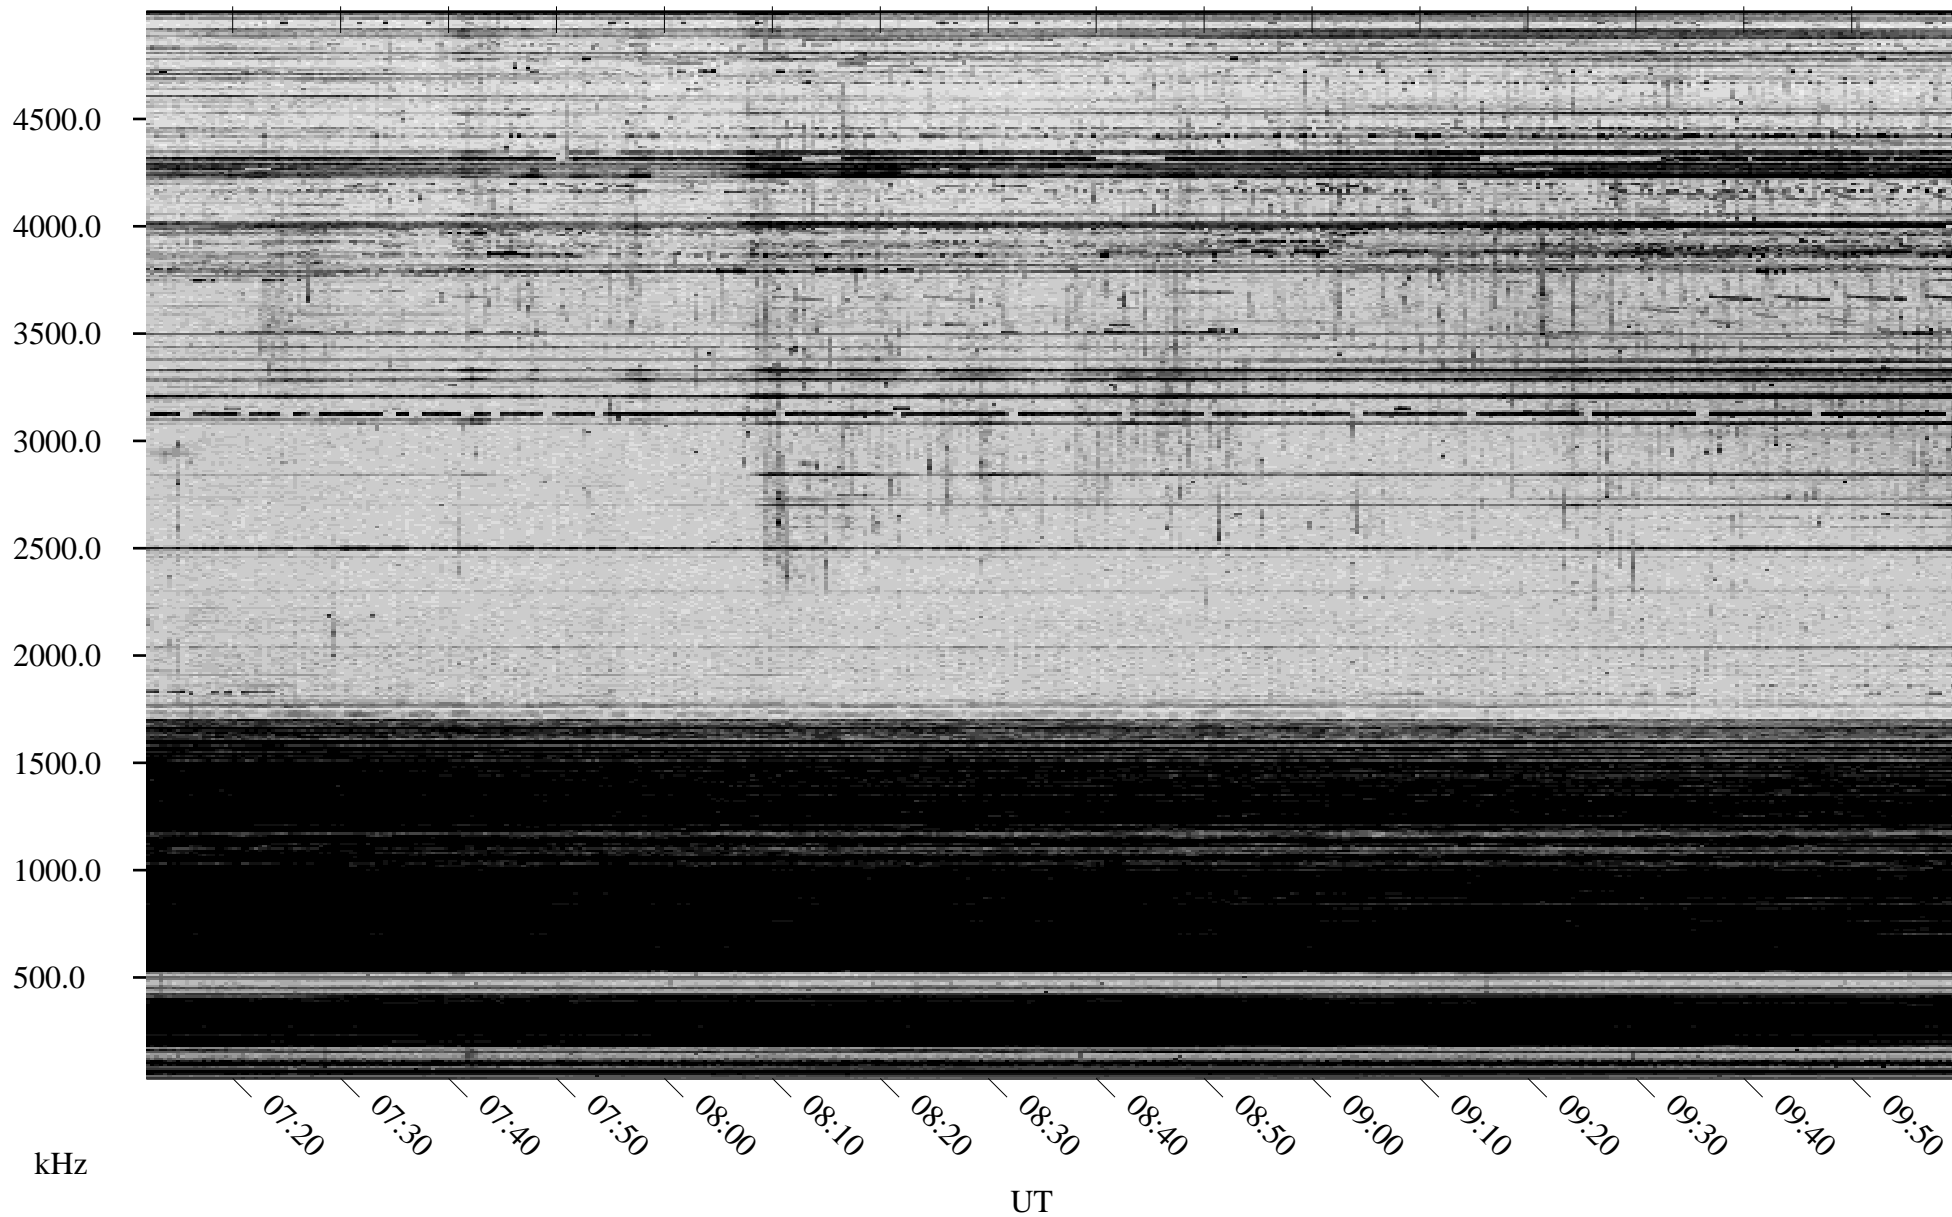

# 02/19/2004 Churchill, Manitoba

Linear Scale    Black = 161    White = 15

ch04050l.r00m max\_12

Page 1

# 02/20/2004 Churchill, Manitoba

Linear Scale    Black = 161    White = 15

ch04050l.r00m max\_12

Page 4

# 02/20/2004 Churchill, Manitoba

Linear Scale    Black = 161    White = 15

ch04050l.r00m max\_12

# 02/20/2004 Churchill, Manitoba

Linear Scale    Black = 161    White = 15

ch04050l.r00m max\_12

Page 6