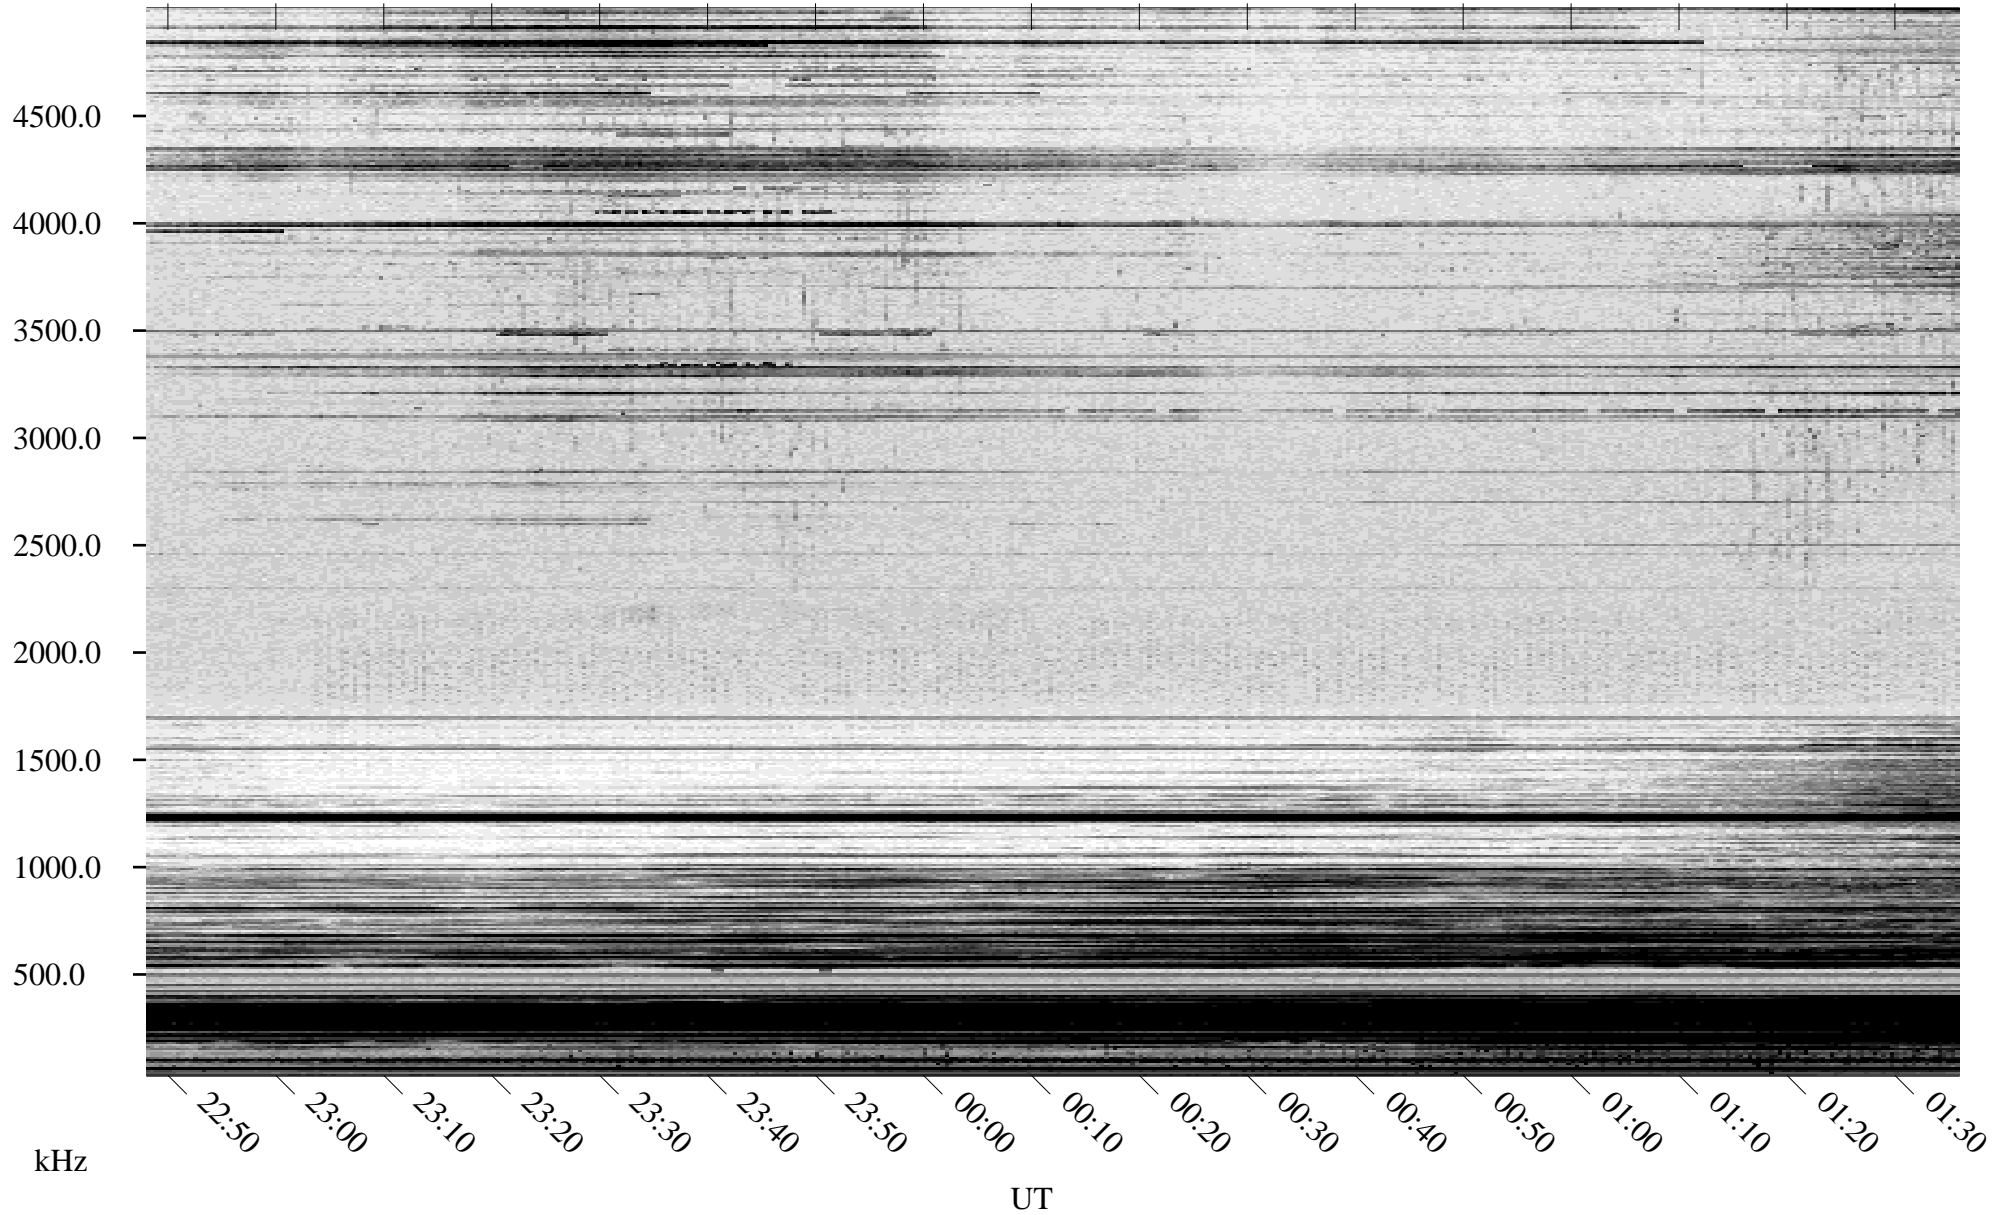

# 02/19/2004 Churchill, Manitoba

Linear Scale    Black = 161    White = 15

ch04050l.r00m max\_12

Page 1

# 02/19/2004 Churchill, Manitoba

Linear Scale    Black = 161    White = 15

ch04050l.r00m max\_12

Page 2

# 02/20/2004 Churchill, Manitoba

Linear Scale    Black = 161    White = 15

ch04050l.r00m max\_12

Page 3

# 02/20/2004 Churchill, Manitoba

Linear Scale    Black = 161    White = 15

ch04050l.r00m max\_12