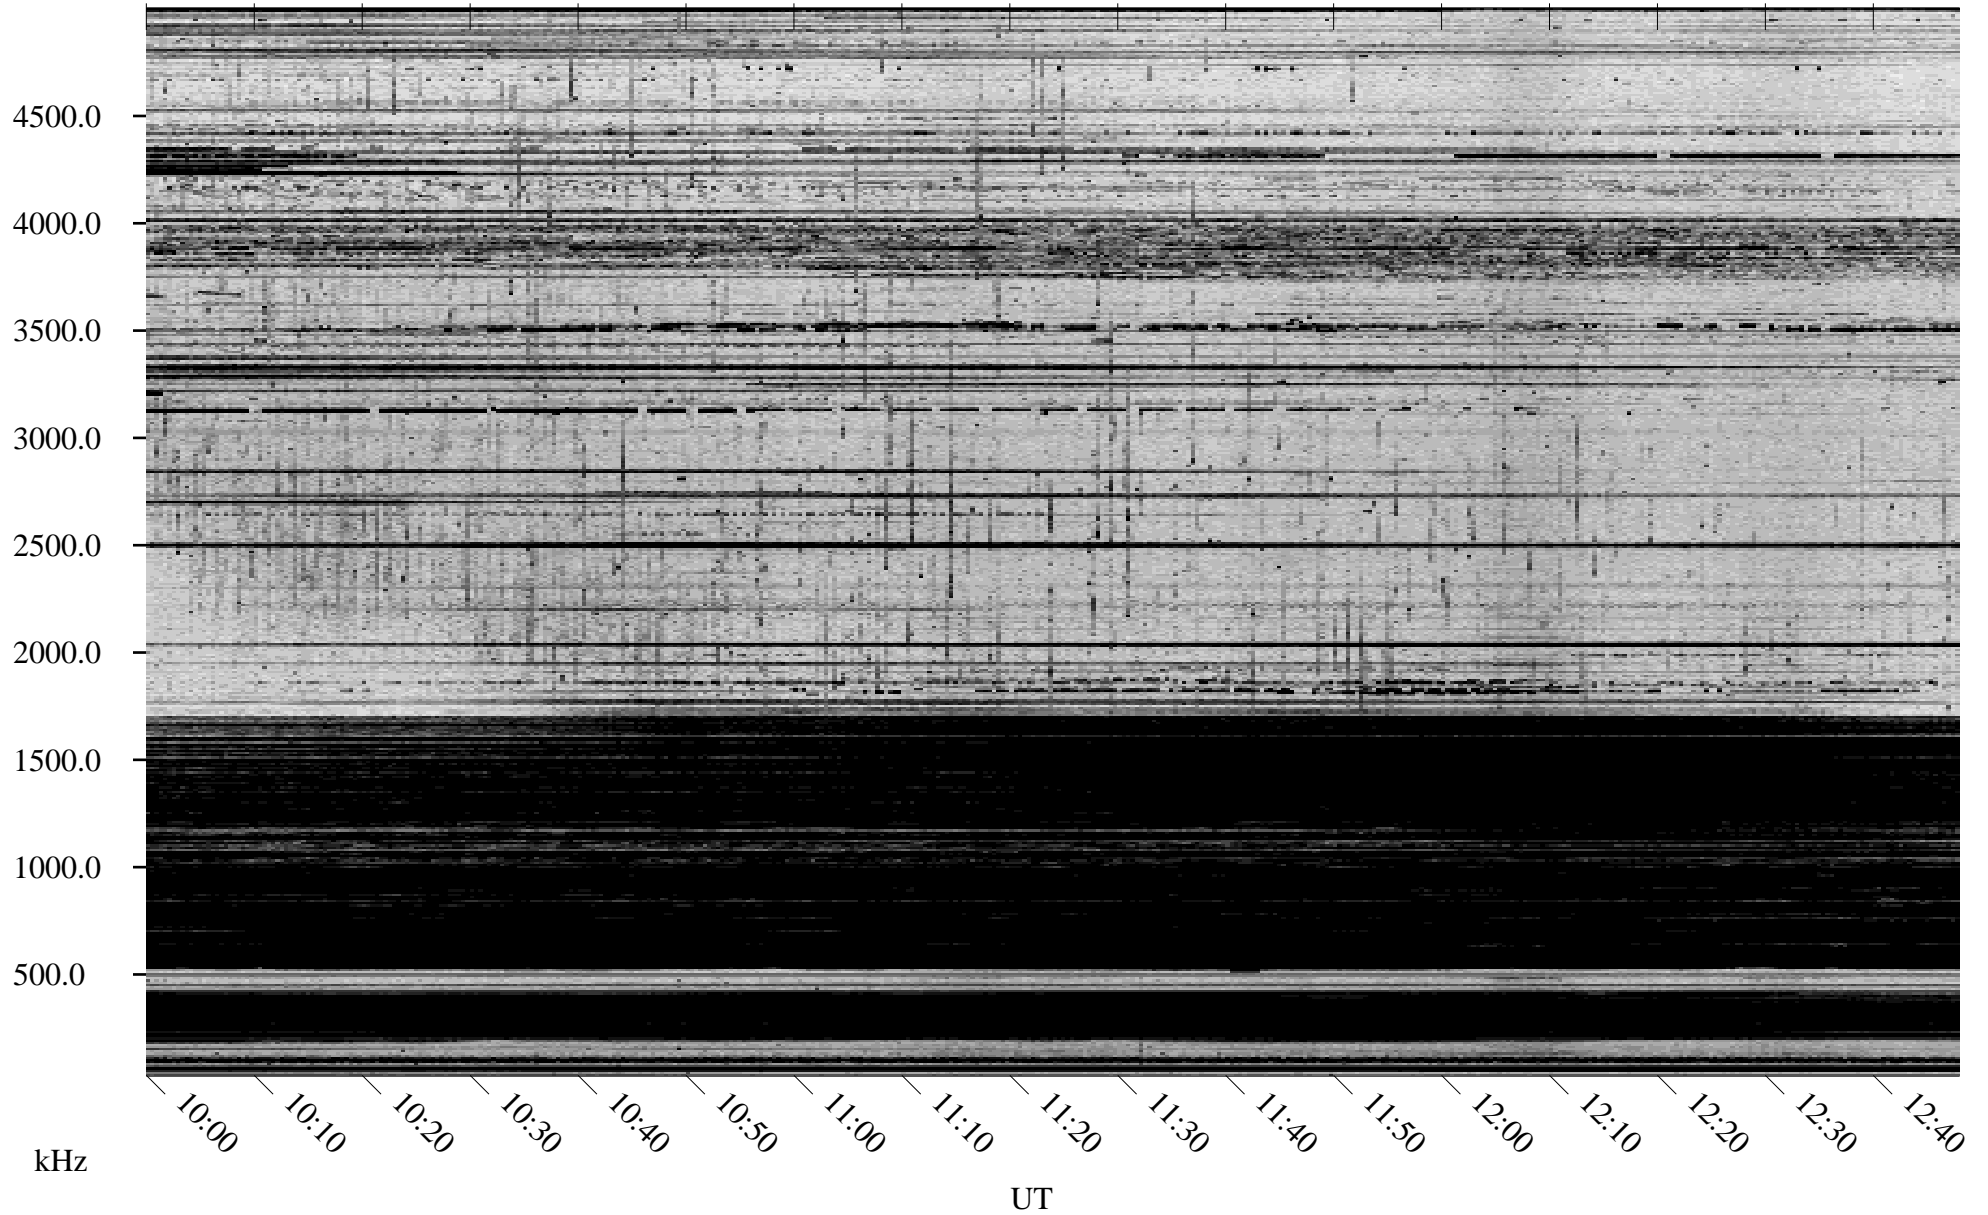

# 02/20/2004 Churchill, Manitoba

Linear Scale    Black = 161    White = 15

ch04050l.r00m max\_12

# 02/20/2004 Churchill, Manitoba

Linear Scale    Black = 161    White = 15

ch04050l.r00m max\_12

Page 6