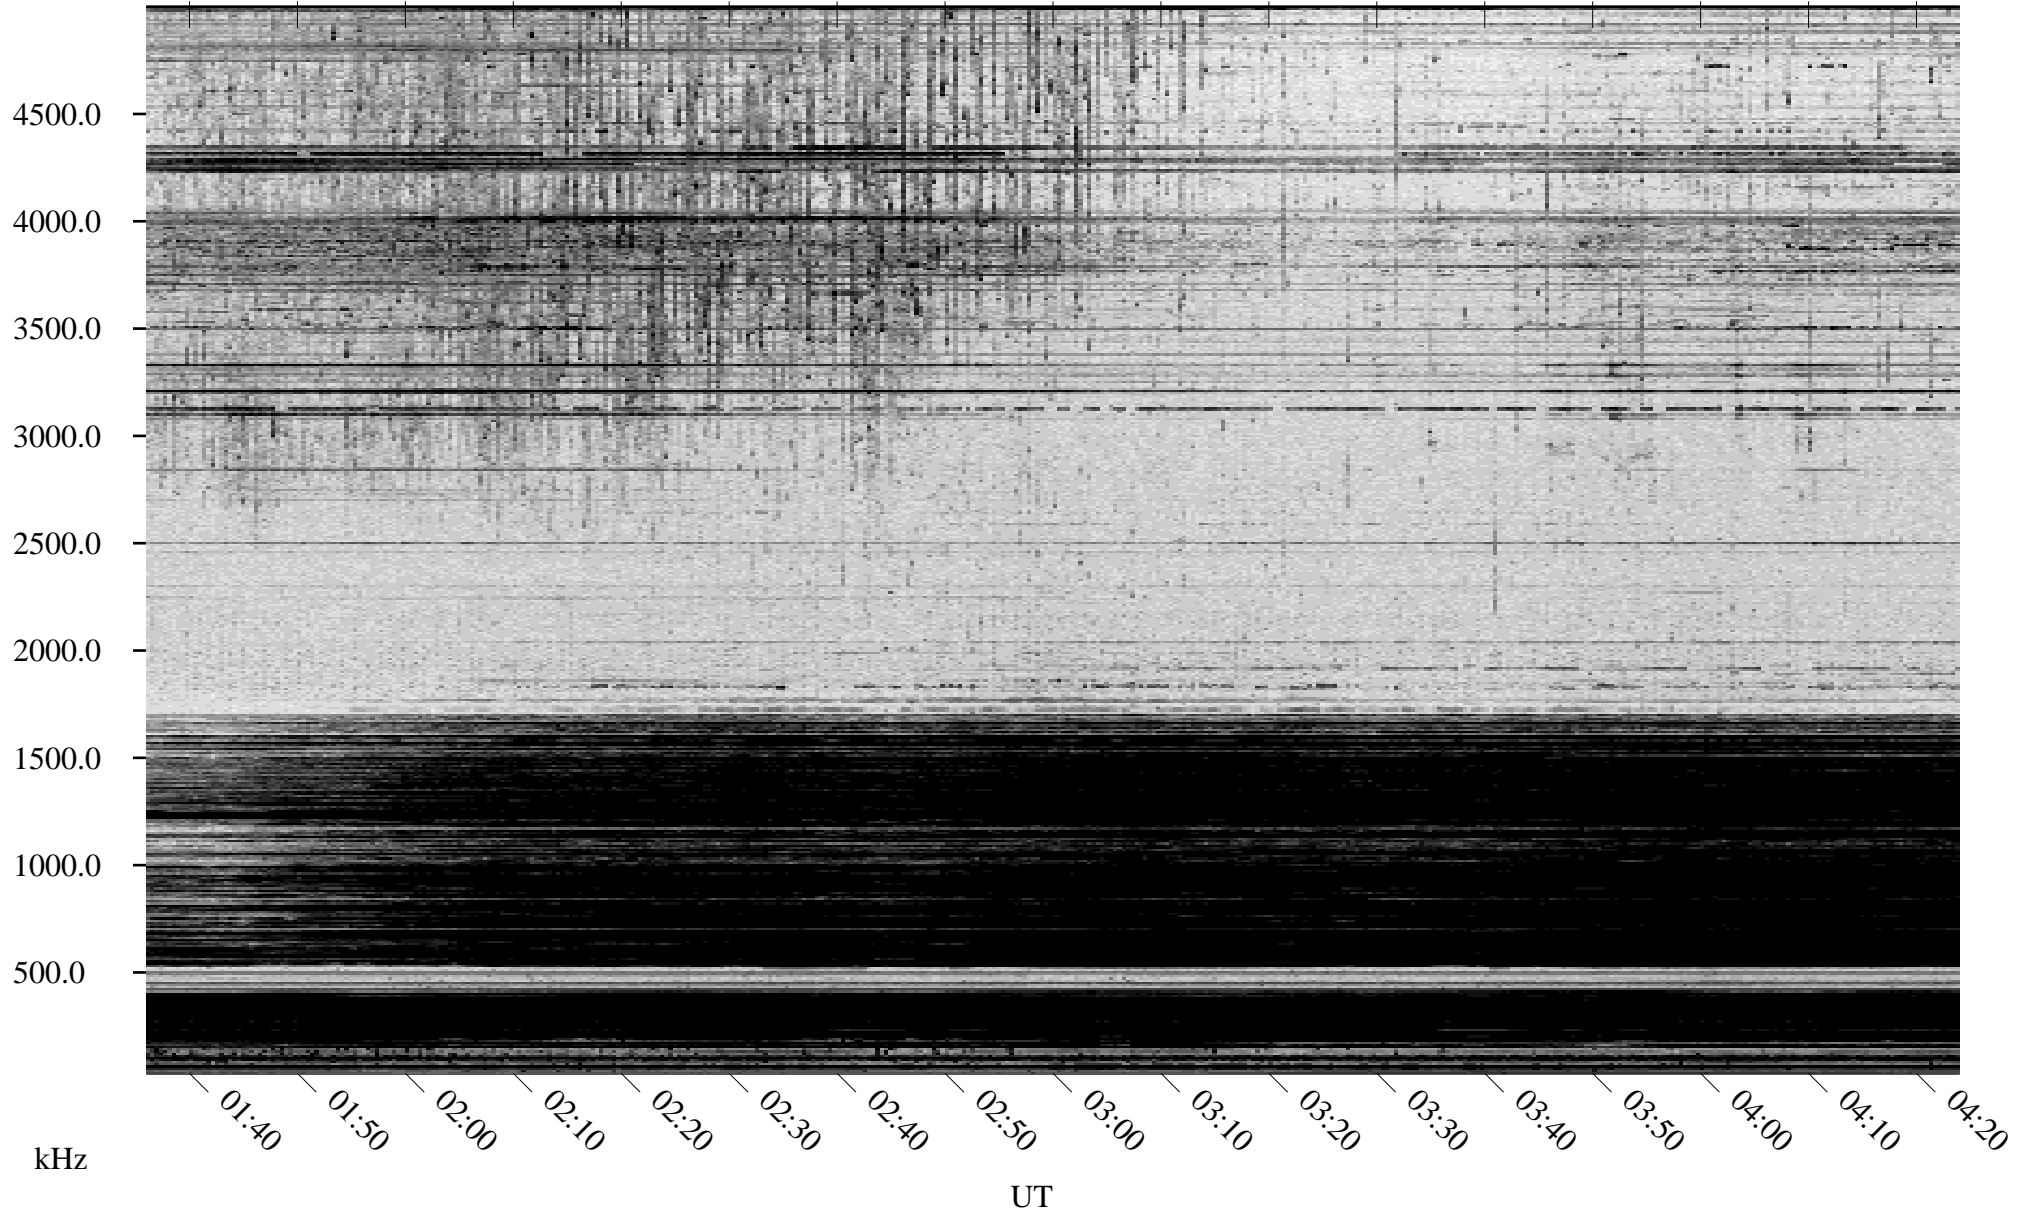

# 02/19/2004 Churchill, Manitoba

Linear Scale    Black = 161    White = 15

ch04050l.r00m max\_12

Page 1

# 02/19/2004 Churchill, Manitoba

Linear Scale    Black = 161    White = 15

ch04050l.r00m max\_12

Page 2

# 02/20/2004 Churchill, Manitoba

Linear Scale    Black = 161    White = 15

ch04050l.r00m max\_12

Page 3

# 02/20/2004 Churchill, Manitoba

Linear Scale    Black = 161    White = 15

ch04050l.r00m max\_12