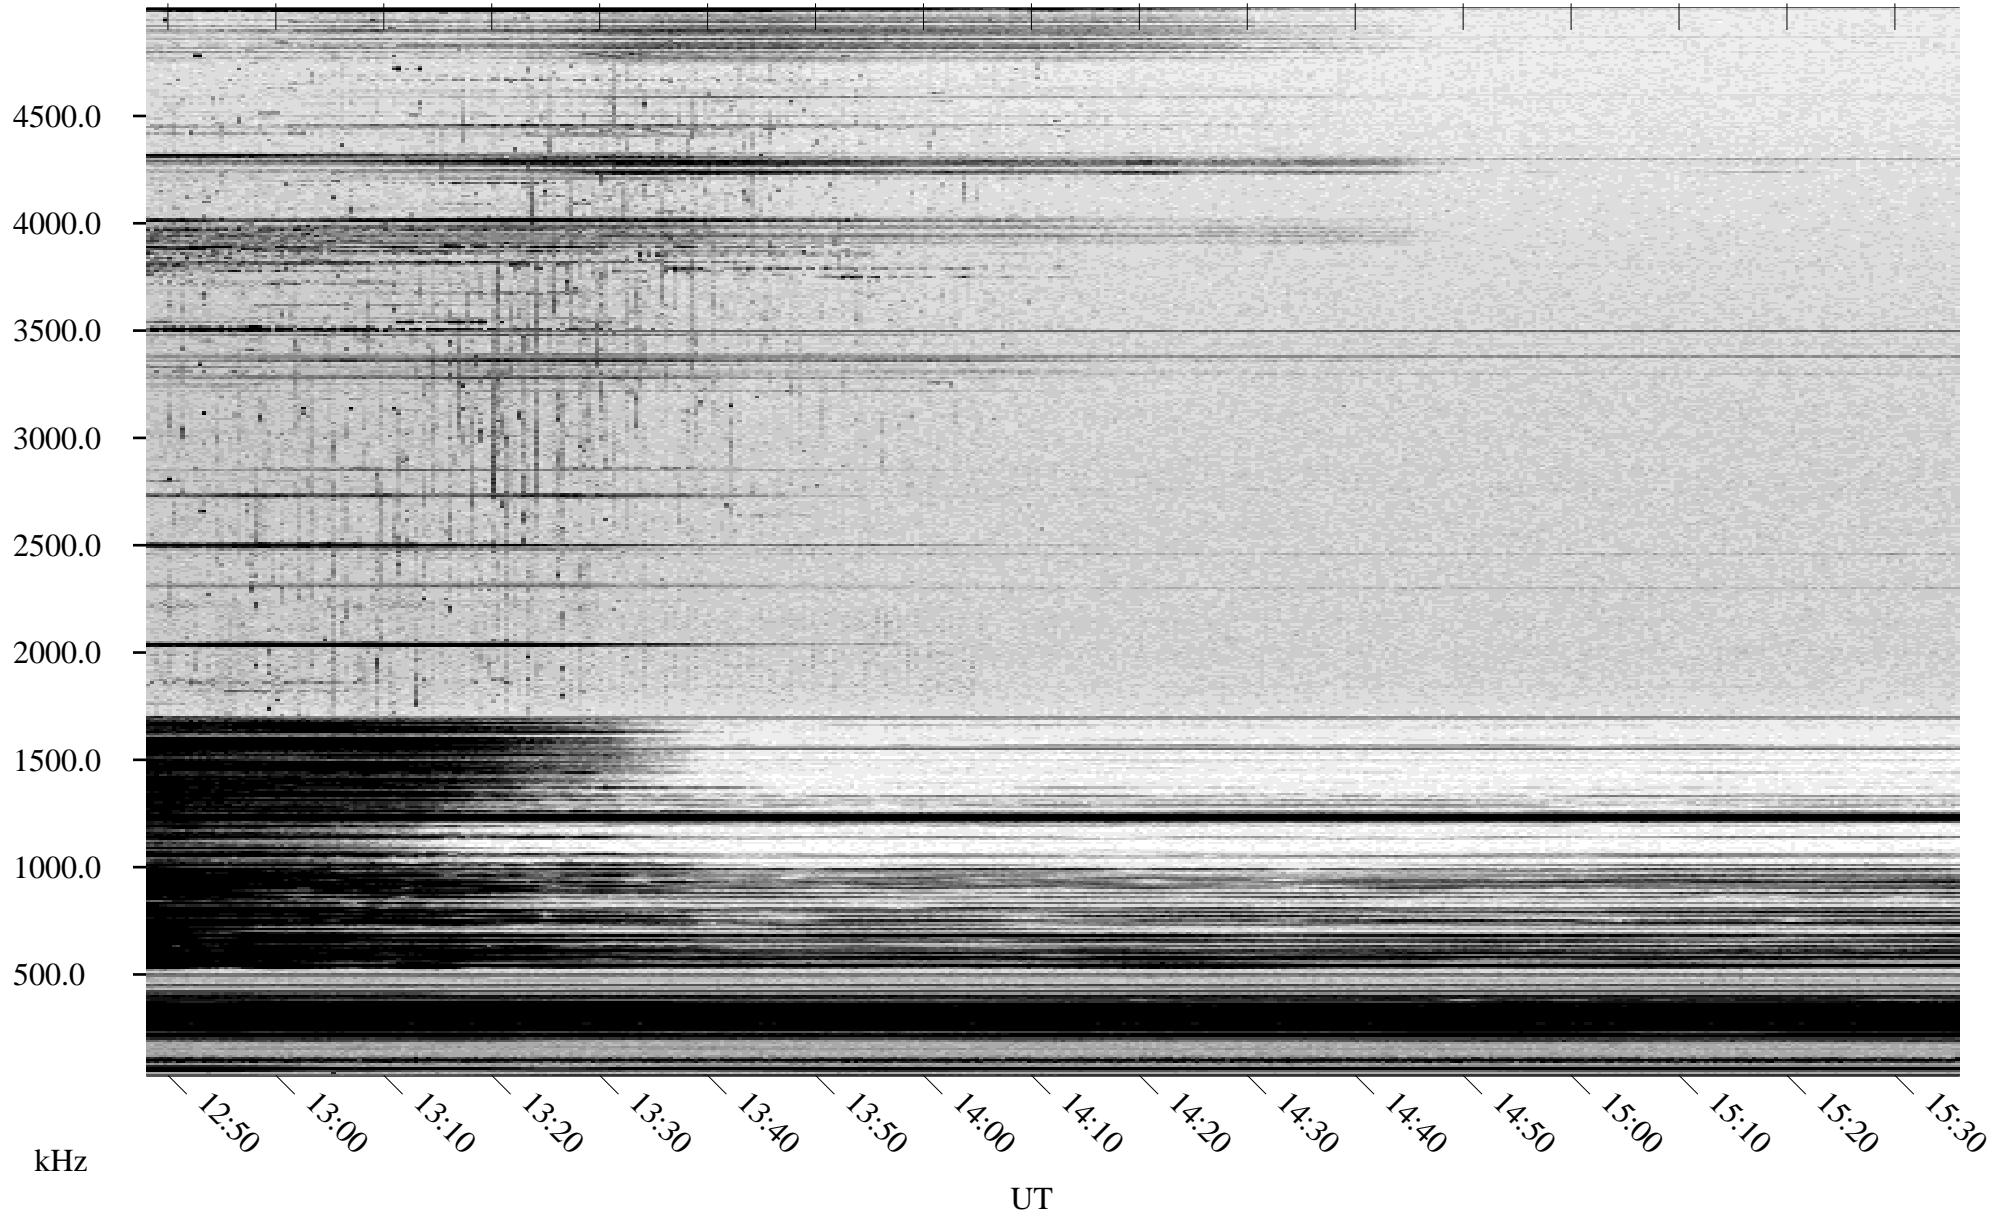

# 02/20/2004 Churchill, Manitoba

Linear Scale    Black = 161    White = 15

ch04050l.r00m max\_12

# 02/20/2004 Churchill, Manitoba

Linear Scale    Black = 161    White = 15

ch04050l.r00m max\_12

Page 6

# 02/20/2004 Churchill, Manitoba

Linear Scale    Black = 161    White = 15

ch04050l.r00m max\_12

Page 7