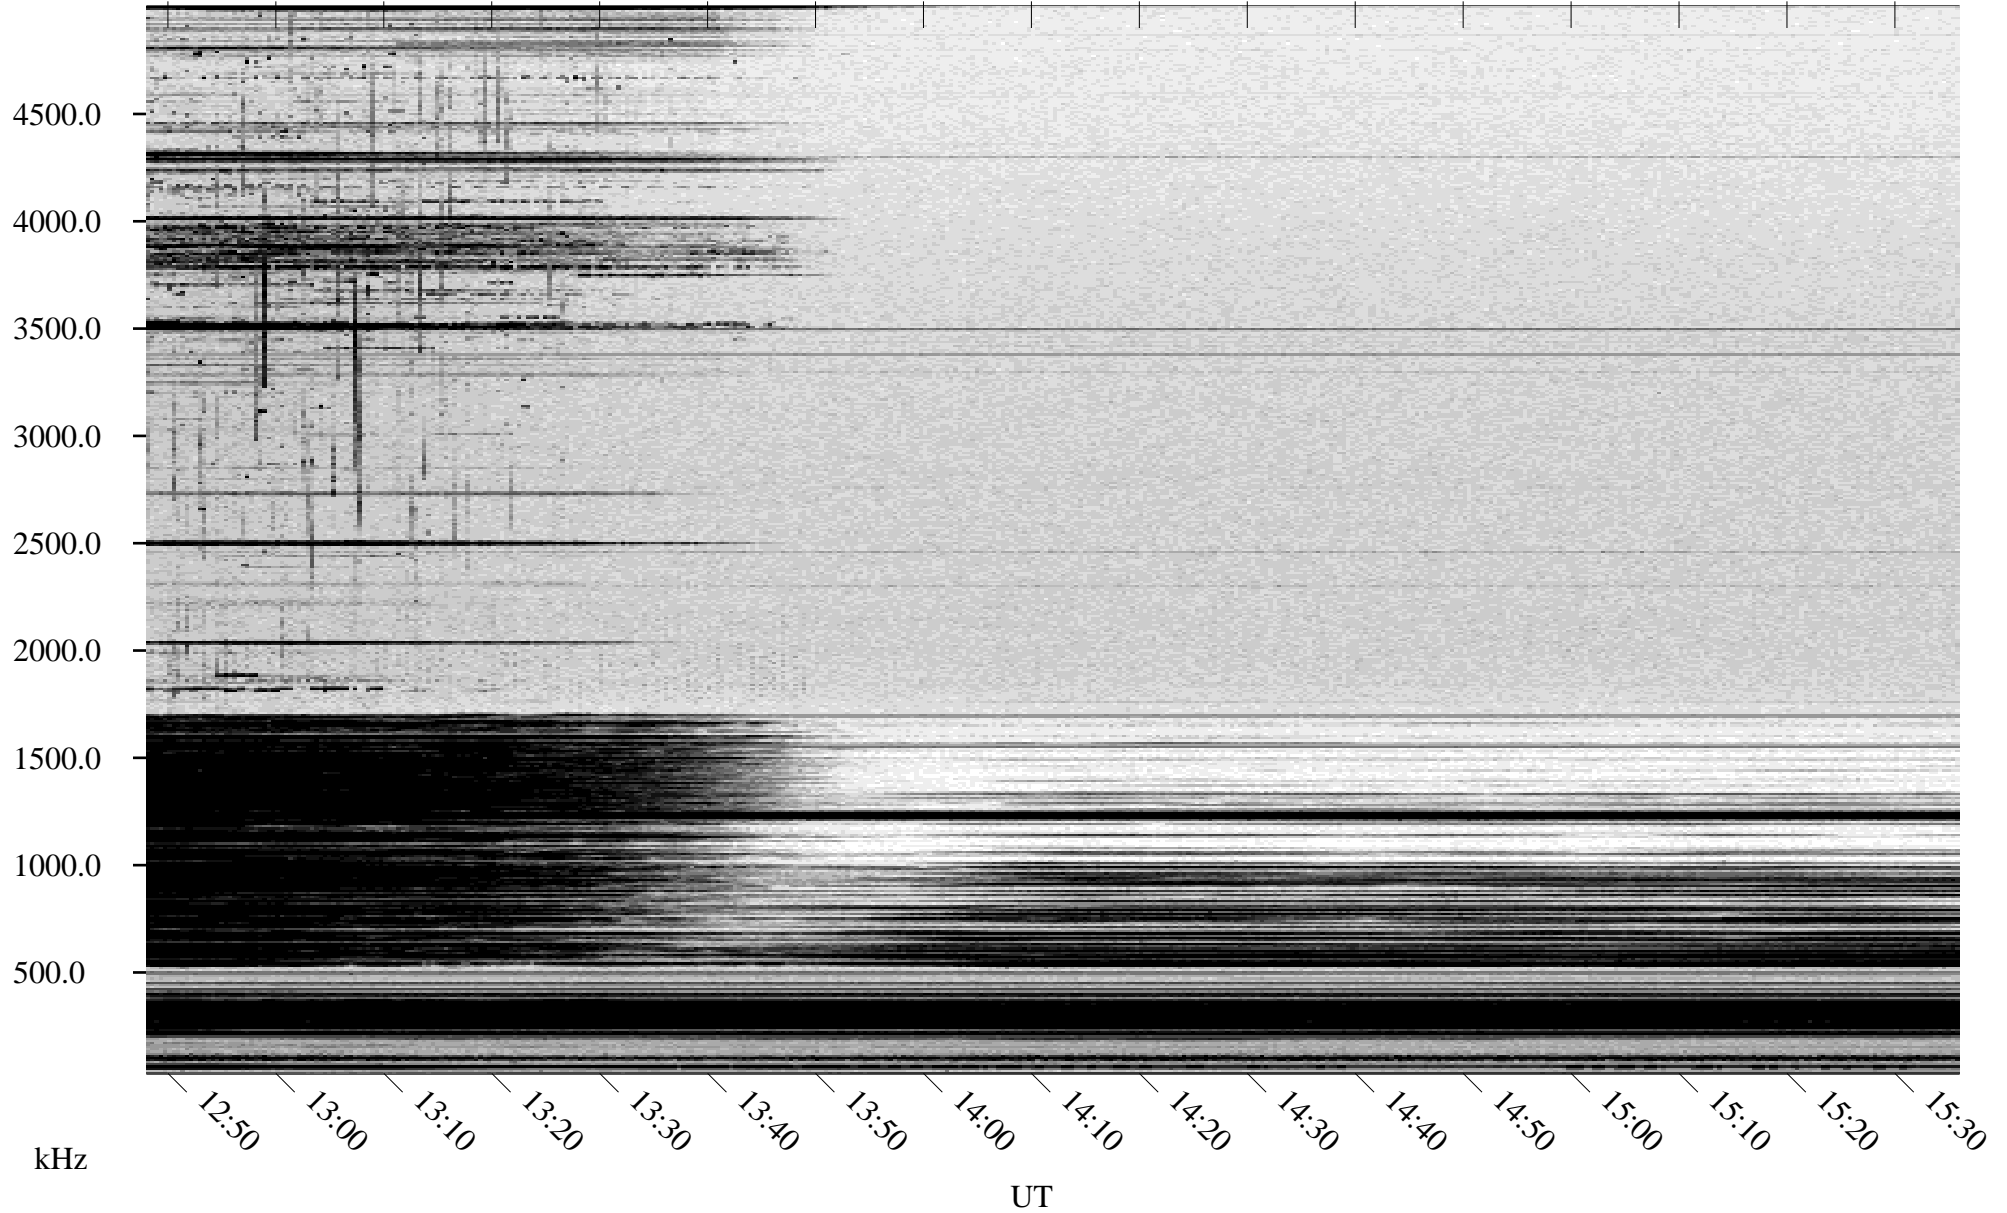

# 02/21/2004 Churchill, Manitoba

Linear Scale    Black = 161    White = 15

ch040511.r00m max\_12

Page 6

# 02/21/2004 Churchill, Manitoba

Linear Scale    Black = 161    White = 15

ch040511.r00m max\_12

Page 7