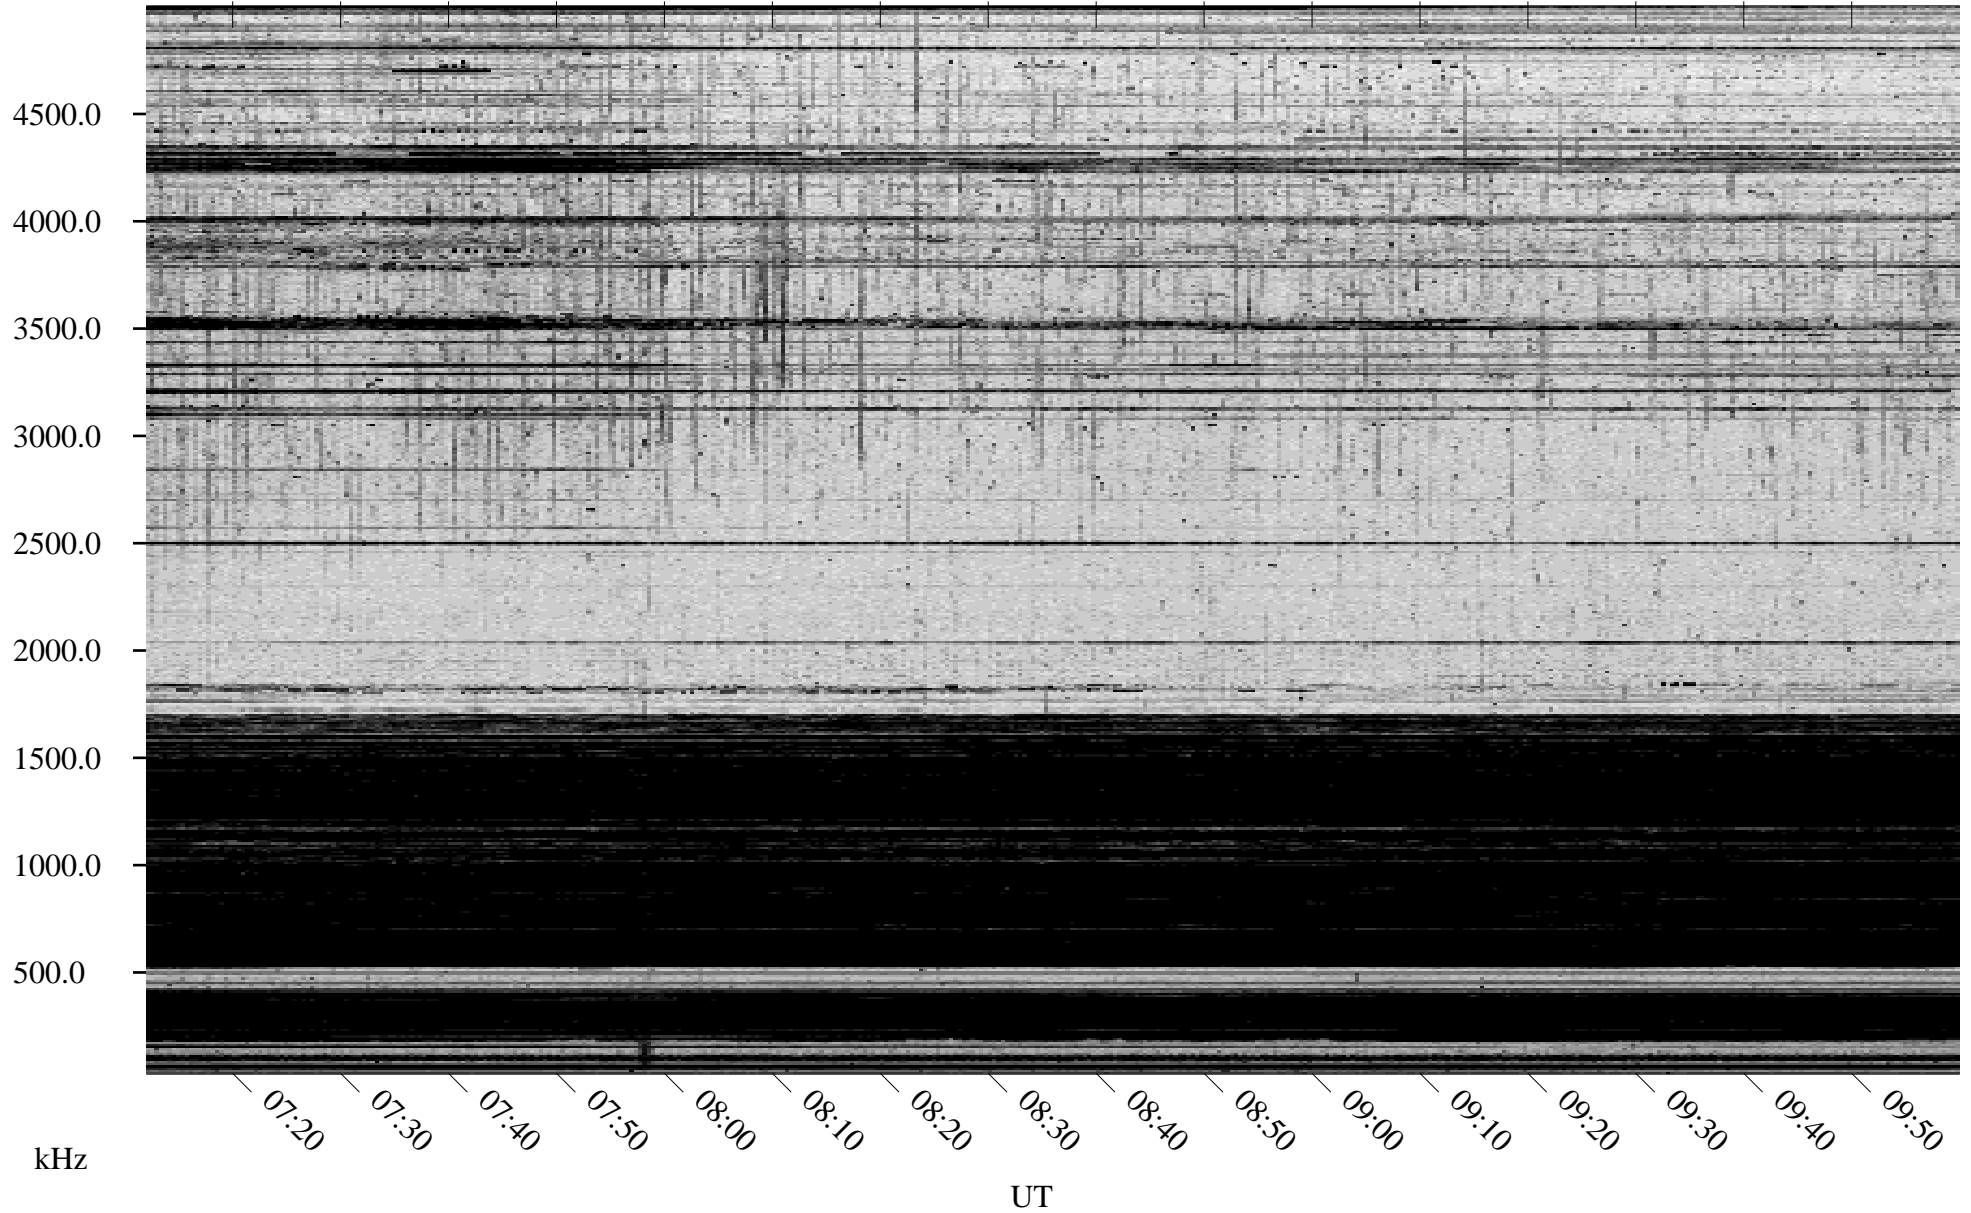

# 02/21/2004 Churchill, Manitoba

Linear Scale    Black = 161    White = 15

ch040511.r00m max\_12

Page 3

# 02/21/2004 Churchill, Manitoba

Linear Scale    Black = 161    White = 15

ch040511.r00m max\_12

Page 4

# 02/21/2004 Churchill, Manitoba

Linear Scale    Black = 161    White = 15

ch04051l.r00m max\_12

Page 5

# 02/21/2004 Churchill, Manitoba

Linear Scale    Black = 161    White = 15

ch040511.r00m max\_12

Page 6