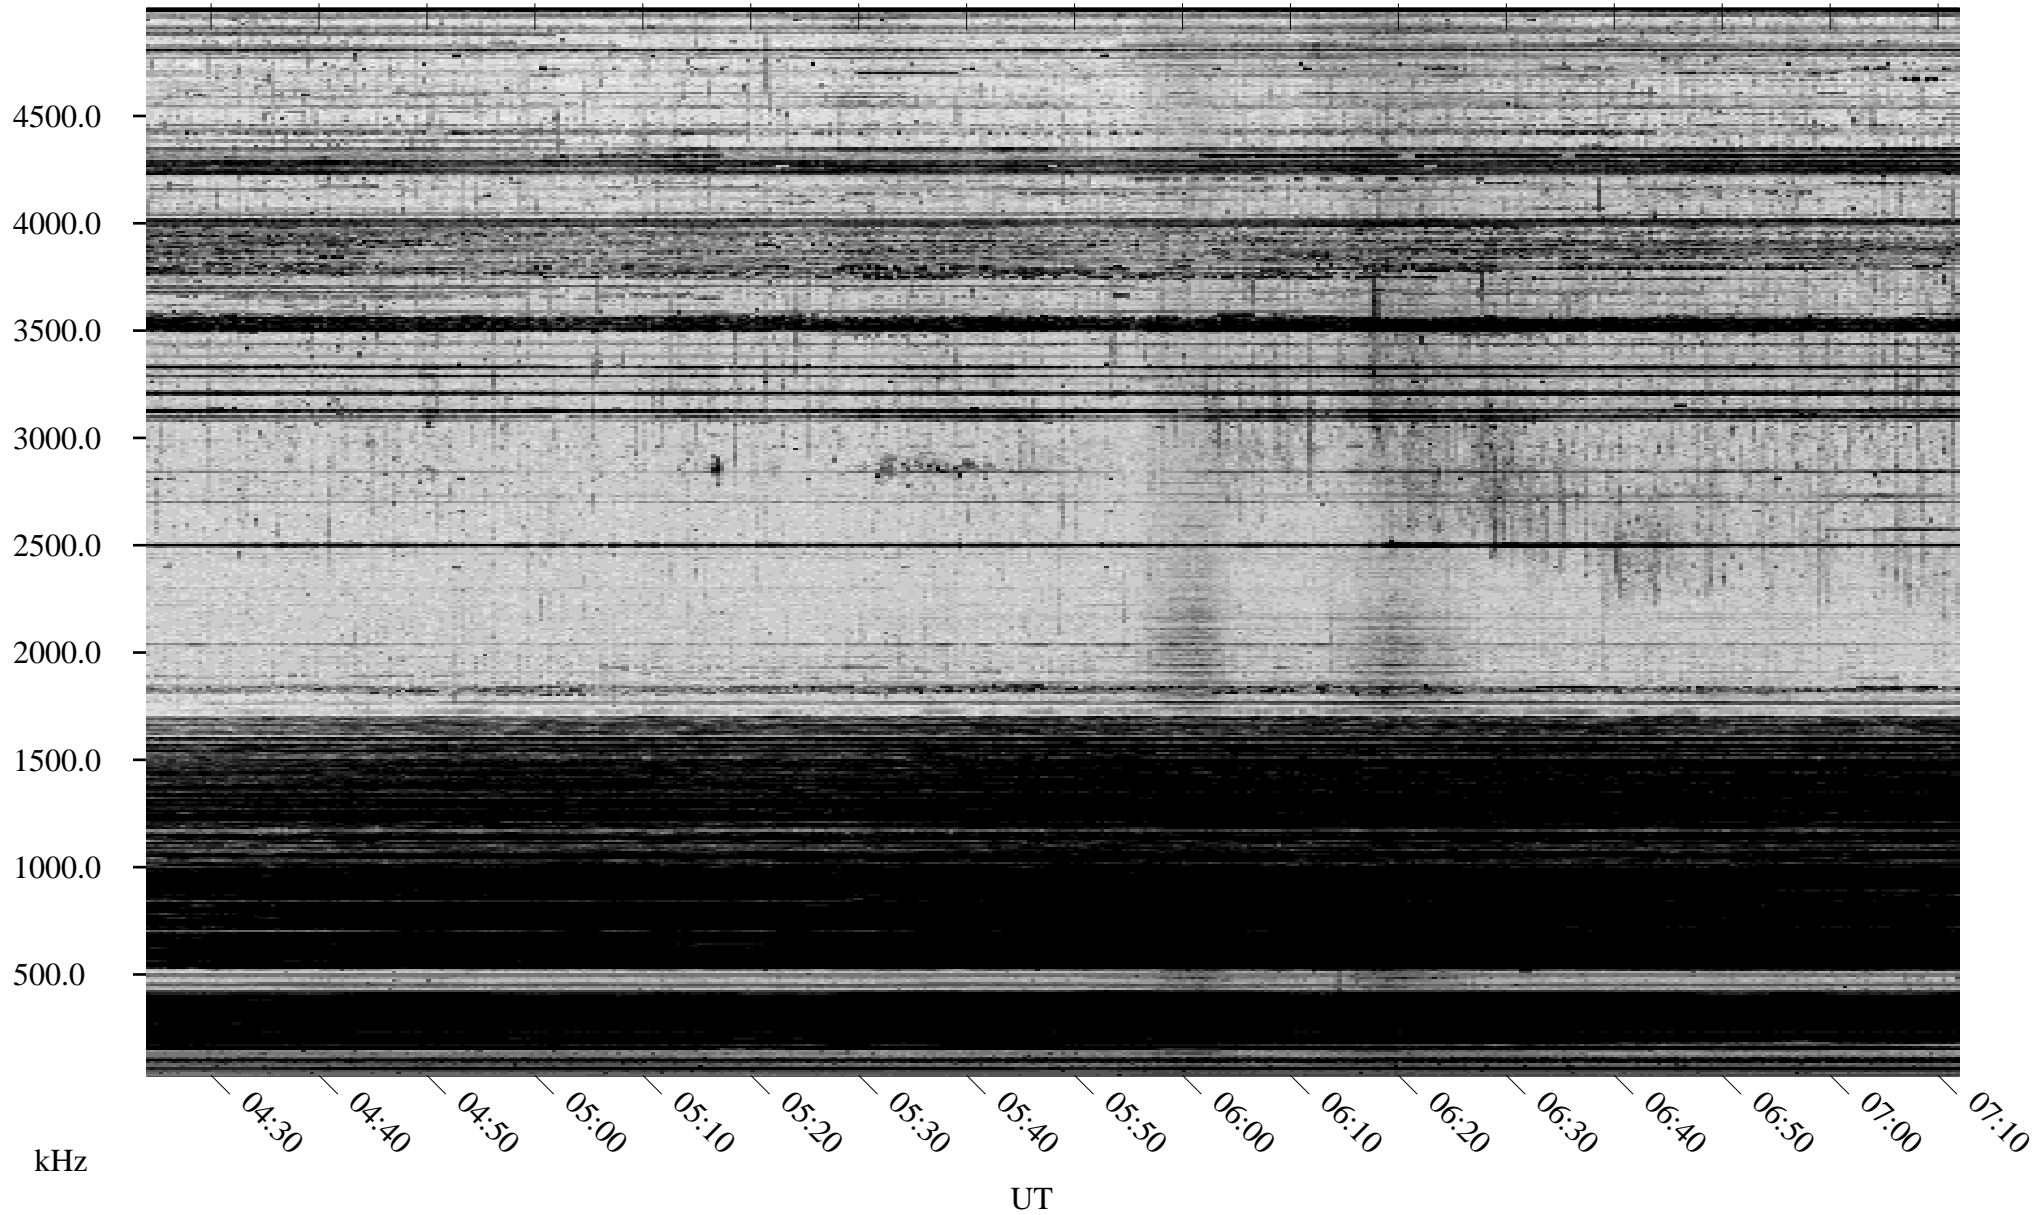

# 02/20/2004 Churchill, Manitoba

Linear Scale    Black = 161    White = 15

ch040511.r00m max\_12

Page 1

# 02/20/2004 Churchill, Manitoba

Linear Scale    Black = 161    White = 15

ch040511.r00m max\_12

Page 2

# 02/21/2004 Churchill, Manitoba

Linear Scale    Black = 161    White = 15

ch040511.r00m max\_12

Page 3

# 02/21/2004 Churchill, Manitoba

Linear Scale    Black = 161    White = 15

ch040511.r00m max\_12

Page 4