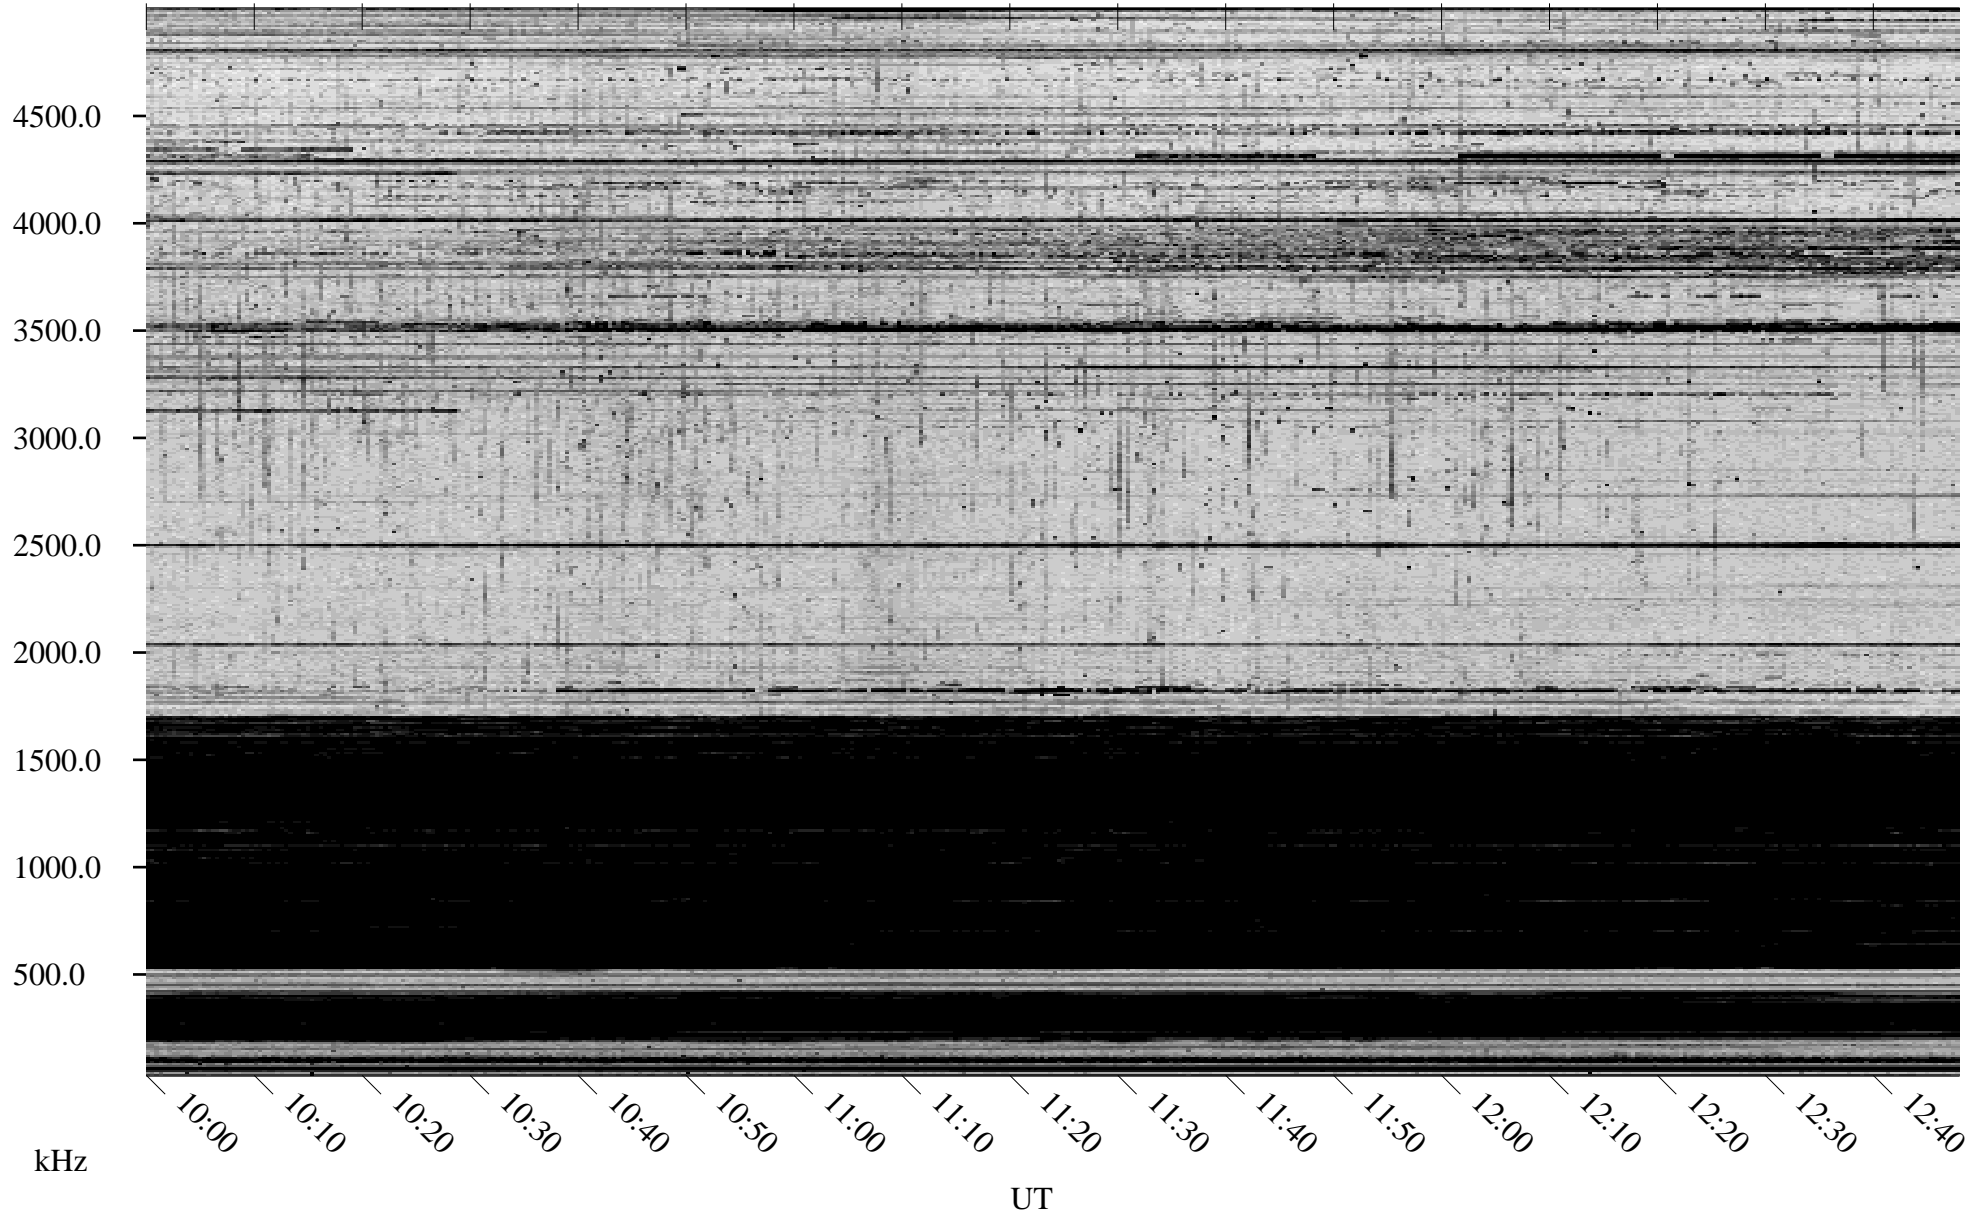

# 02/21/2004 Churchill, Manitoba

Linear Scale    Black = 161    White = 15

ch04051l.r00m max\_12

Page 5

# 02/21/2004 Churchill, Manitoba

Linear Scale    Black = 161    White = 15

ch040511.r00m max\_12

Page 6