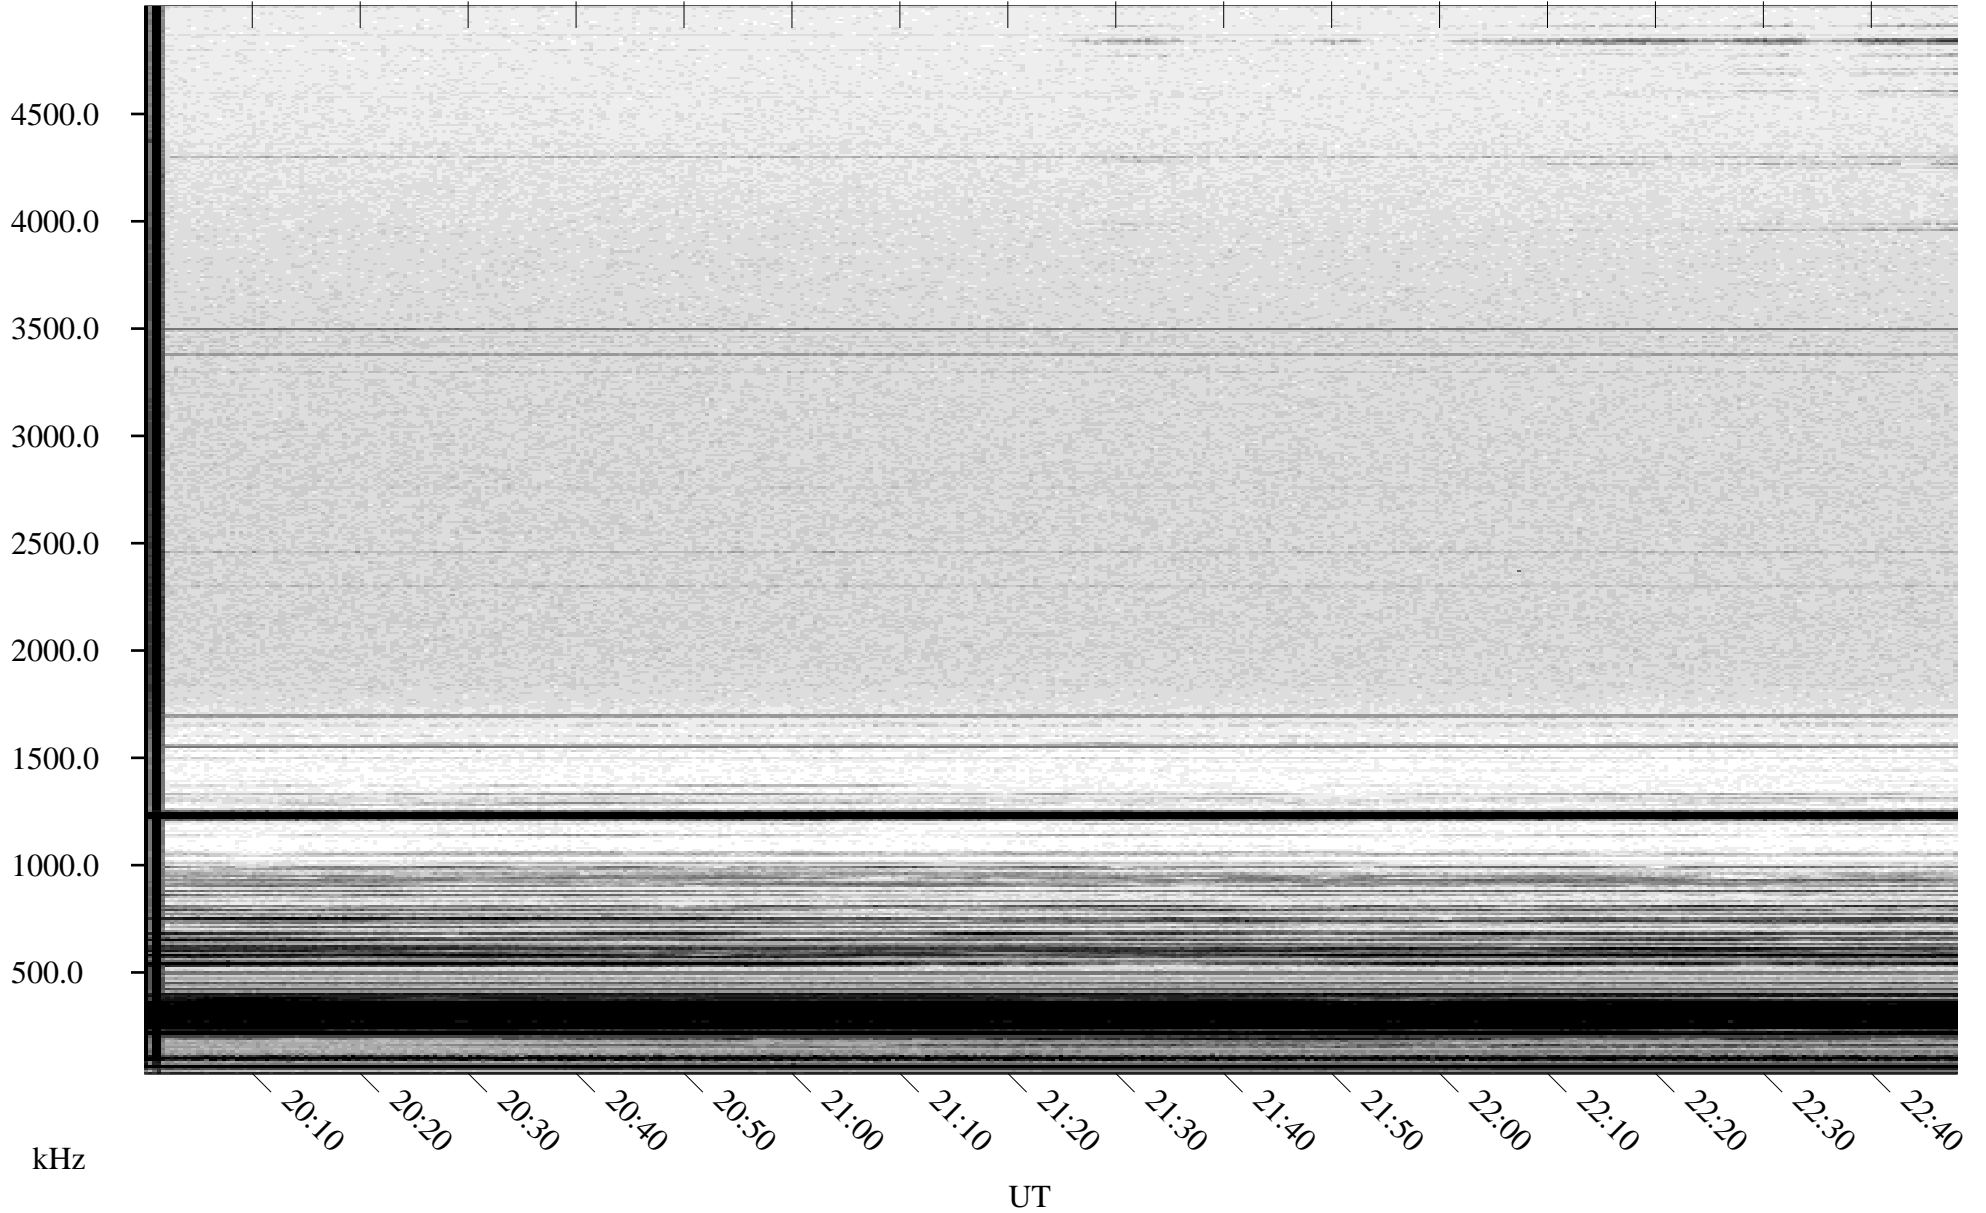

# 02/20/2004 Churchill, Manitoba

Linear Scale    Black = 161    White = 15

ch040511.r00m max\_12

Page 1

# 02/20/2004 Churchill, Manitoba

Linear Scale    Black = 161    White = 15

ch040511.r00m max\_12

Page 2

# 02/21/2004 Churchill, Manitoba

Linear Scale    Black = 161    White = 15

ch040511.r00m max\_12

Page 3

# 02/21/2004 Churchill, Manitoba

Linear Scale    Black = 161    White = 15

ch040511.r00m max\_12

Page 4